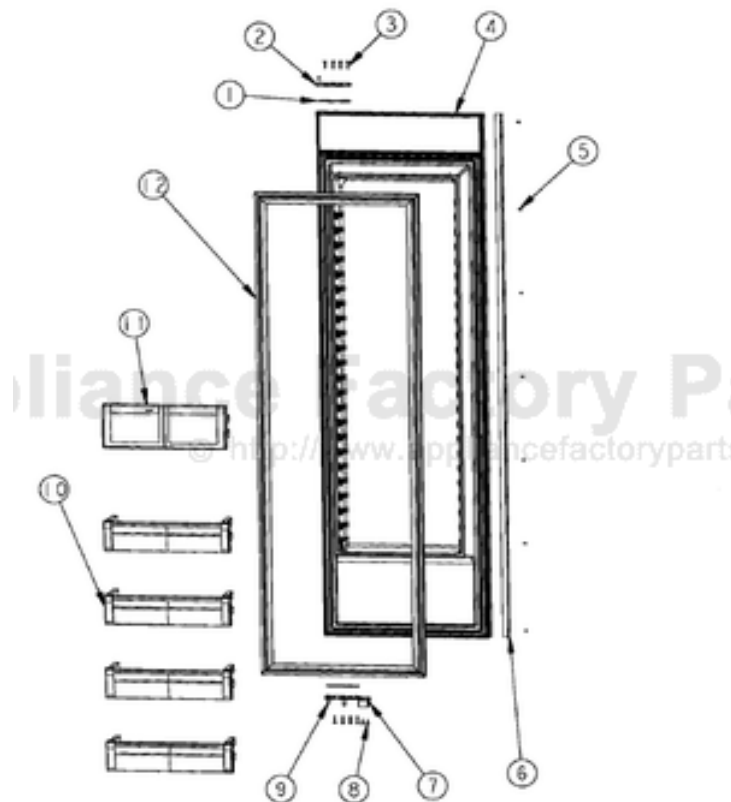

[Find Your VIKING Refrigerator Parts - Select From 341 Models](#)

----- Manual continues below -----