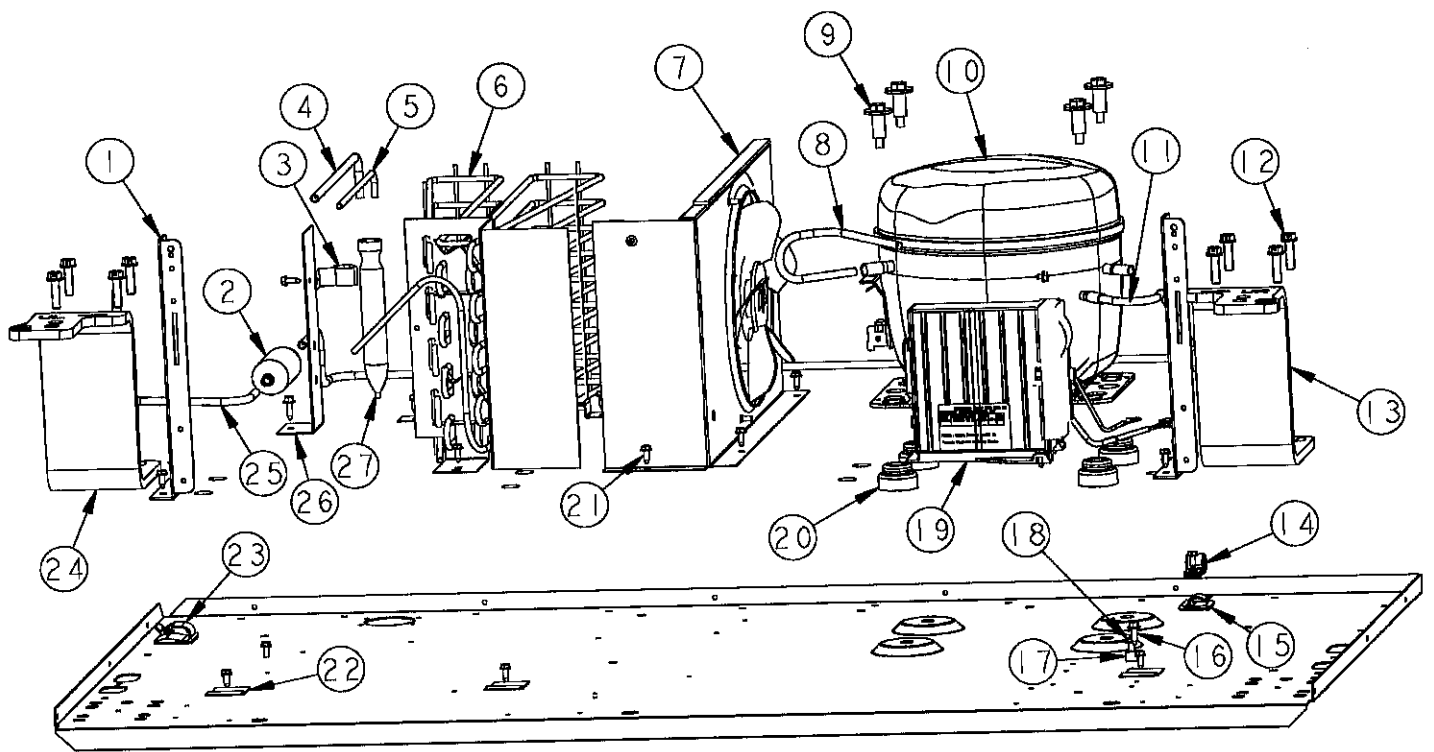

----- Manual continues below -----

Illustrated Parts Lookup - DDSB423 JMAG - R SERIES, 006 - REFRIGERATOR DOOR FOAM AREA

Illustrated Parts Lookup

Parts for VIKING Model "DDSB423 JMAG - R SER", Image Section "006 - REFRIGERATOR DOOR FOAM AREA"

Item	Part Number	Part Description	Alt Part	Series	Qty
1	PD040162	SPACER-DOOR HINGE			
2	PC020278	PIVOT PL ASM RH UP PRO/DES			
3	PD920174	10-32 TORX HEAD SCREW			
4	G32915037	DOOR ASM 42/42D FF (INCLUDES GASKET)			
5	M0215704	SCREW-SM			
6	PK930006	SPACER - SS DES			
7	PD050019	STRIKER DOOR SWITCH			
8	M0210458	SCREW-SM	VM0210458		
9	PC020276	PIVOT PL ASM RH LW PRO/DES	016181-000		
10	G5098675	DOORBIN ASM SXS 42 FF			
11	PK930123	DAIRY MODULE ASM SXS 42			
12	PB070329	DOOR GASKET (BEFORE 06-10-08)	001957-000		
	005451-000	GASKET,ASM,42,SXS,FF VIDNO. 602711807-17 (ON OR AFTER 06-10-08)			

Illustrated Parts Lookup - DDSB423 JMAG - R SERIES, 014 - UPPER UNIT AREA

Illustrated Parts Lookup

Parts for VIKING Model "DDSB423 JMAG - R SER", Image Section "014 - UPPER UNIT AREA"

Item	Part Number	Part Description	Alt Part	Series	Qty
1	K20912569	BRACKET GRILLE SUPPORT			
2	PB920201	ACCUMULATOR			
3	10547001	CLIP-DRIER V10547001			
4	F2097740	TUBE PROCESS			
5	F2096504	TUBE-DRIER EXT			
6	PB920171	CONDENSER ASM			
7	G5096494	COND. FAN ASSY			
8	F2096507	TUBE-PROCESS GRN			
9	M0221523	SCREW - SHLDR			
10	G5097976	COMPRESSOR ASSEMBLY (363 AND 483)			
11	F2099443	TUBE DISCHARGE FORMED PRE ACCUM			
12	000570-000	HEX SCREW			
13	PC920203	HINGE ASM UR			
14	PD030118	SCREW - SHLDR			
15	M0104106	CLIP-CORD VM0104106			
16	PD020195	SCR 8-18 X 5/8			
17	M0103904	CLAMP-SPEED			
18	PD020010	10 X 3/8 GREEN GROUNDING SCREW			
19	PE070849	INVERTER	002574-000		
20	10835901	GROMMET RUBBER V10835901			
21	PD020194	SCREW-SM			
22	K2096943	PANEL BRACKET			
23	M0104102	CLIP-CORD RED			
24	PC920204	HINGE ASM UL			
25	F2099444	TUBE DISCHARGE FORMED POST ACCUM			
26	K2099454	BRACKET DRIER			
27	10743201	DRIER, HI SIDE			