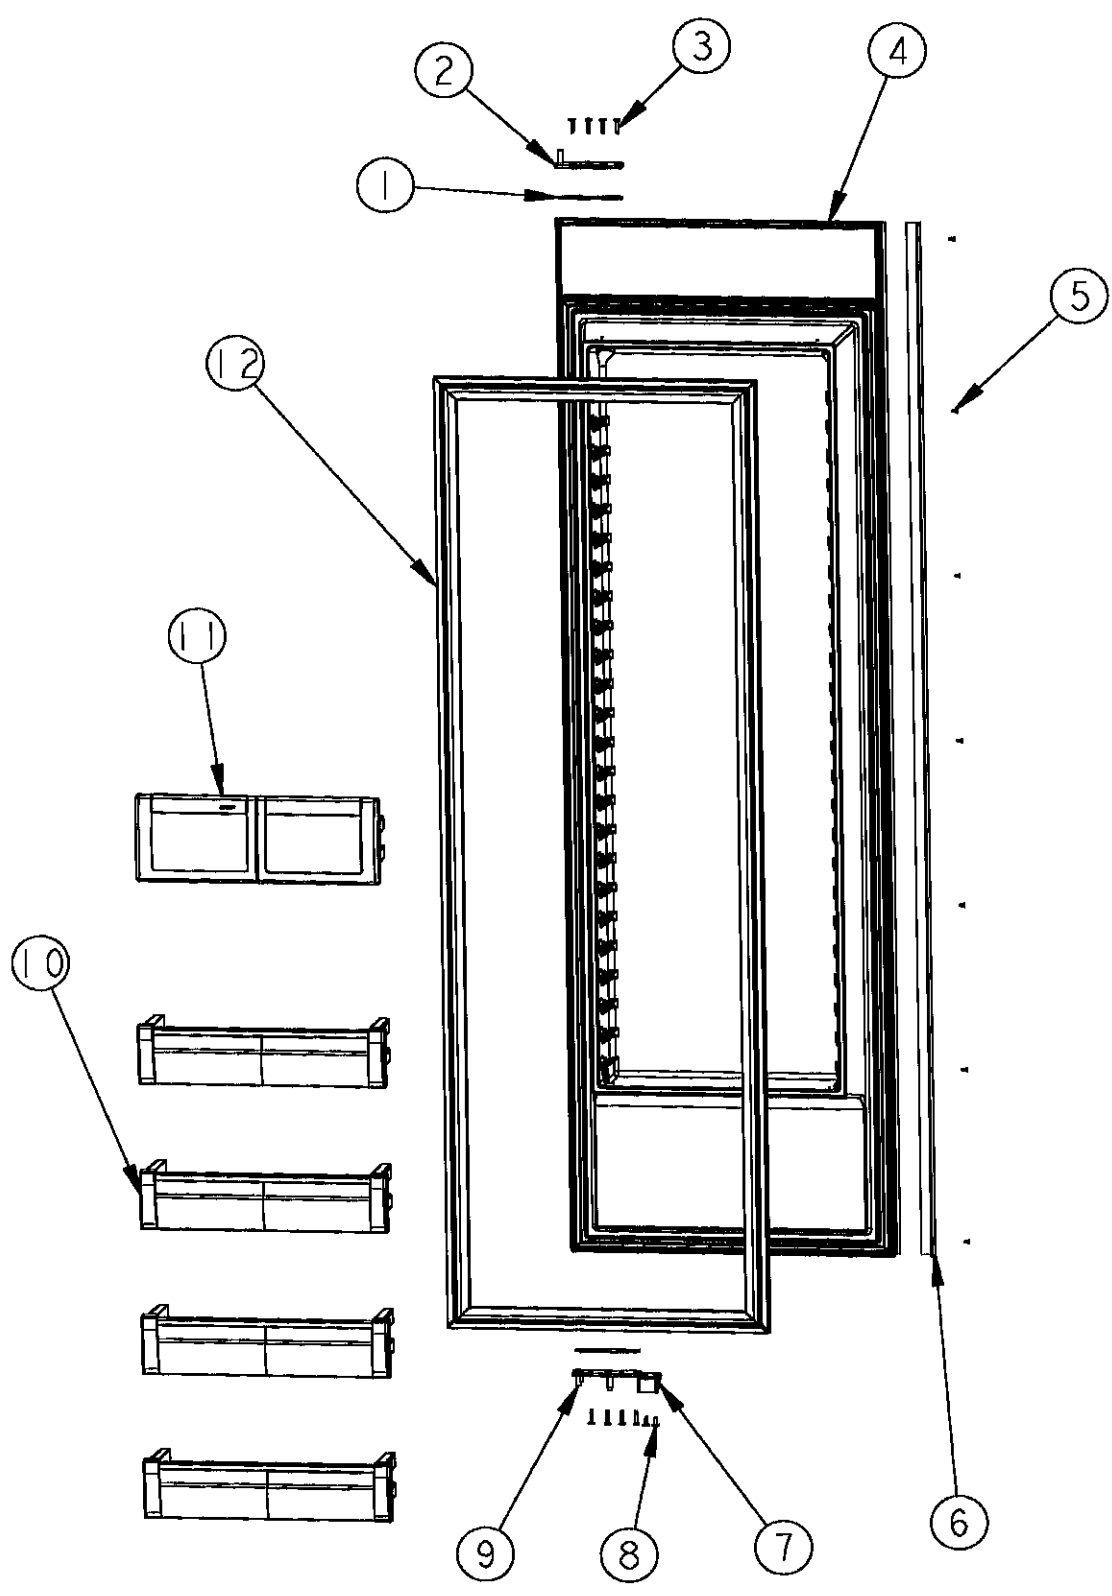

----- Manual continues below -----

Illustrated Parts Lookup - DDSB423 JMAG - R SERIES, 006 - REFRIGERATOR DOOR FOAM AREA

Illustrated Parts Lookup

Parts for VIKING Model "DDSB423 JMAG - R SER", Image Section "006 - REFRIGERATOR DOOR FOAM AREA"

Item	Part Number	Part Description	Alt Part	Series	Qty
1	PD040162	SPACER-DOOR HINGE			
2	PC020278	PIVOT PL ASM RH UP PRO/DES			
3	PD920174	10-32 TORX HEAD SCREW			
4	G32915037	DOOR ASM 42/42D FF (INCLUDES GASKET)			
5	M0215704	SCREW-SM			
6	PK930006	SPACER - SS DES			
7	PD050019	STRIKER DOOR SWITCH			
8	M0210458	SCREW-SM	VM0210458		
9	PC020276	PIVOT PL ASM RH LW PRO/DES	016181-000		
10	G5098675	DOORBIN ASM SXS 42 FF			
11	PK930123	DAIRY MODULE ASM SXS 42			
12	PB070329	DOOR GASKET (BEFORE 06-10-08)	001957-000		
	005451-000	GASKET,ASM,42,SXS,FF VIDNO. 602711807-17 (ON OR AFTER 06-10-08)			