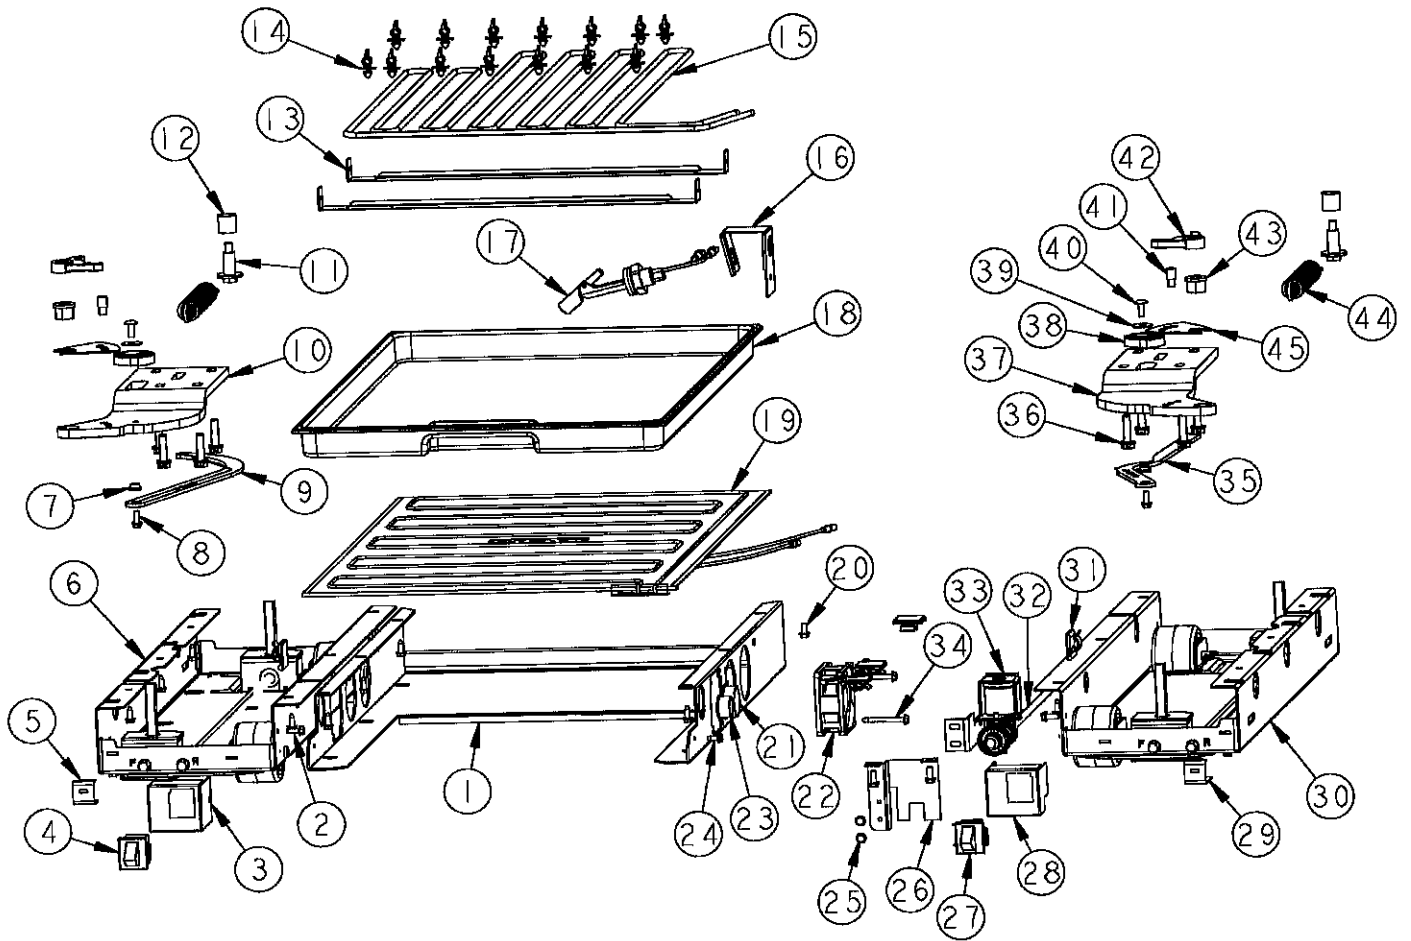

Illustrated Parts Lookup - DDSB423 JMAG - R SERIES, 018 - LOWER UNIT AREA

Illustrated Parts Lookup

Parts for VIKING Model "DDSB423 JMAG - R SER", Image Section "018 - LOWER UNIT AREA"

Item	Part Number	Part Description	Alt Part	Series	Qty
1	K20915952	SHIELD BOTTOM DRAIN			
2	M0220417	SCREW-TC			
3	002668-000	SWITCH,GRILLE,MT,LH			
4	PE950146	SWITCH SPDT BLACK			
5	K2098096	BRKT GRILLE SUPPORT			
6	PM910399	LEVELER MODULE L			
7	PD940094	BUSHING			
8	M0220417	SCREW-TC			
9	PC920149	BAR-WC BOT HINGE LH			
10	PC020289	HINGE PLATE LL			
11	M0221523	SCREW - SHLDR			
12	PD940107	ROUND SPRING SPACER			
13	K20911831	BRACKET CONDENSATE SUPPORT			
14	PD030146	STAND OFF LOCK CLIP			
15	F20915693	SERPENTINE CONDENSER DRAIN ALL SXS'S			
16	B20915627	BRACKET HORIZ FLOAT SWITCH			
17	PE050248	FLOAT SWITCH HORIZONTAL			
18	PK930348	PAN DRAIN			
19	G50914125	TRAY PAN HEATER	G50911853		
20	PD020010	10 X 3/8 GREEN GROUNDING SCREW			
21	A4554817	BUSHING-SNAP VA4554817			
22	000731-000	AXIAL FAN			
23	A4554806	BUSHING-SNAP VA4554806			
24	M0253916	SCREW-TF			
25	PD020194	SCREW-SM			
26	K20913788	BRKT VALVE H2O SINGLE			
27	PE950147	SWITCH SPST NC BLACK			
28	002667-000	SWITCH,GRILLE,MT,RH			
29	K2098044	BRKT GRILLE SUPPORT			
30	PM910398	LEVELER ASSEMBLY - R			
31	M0104106	CLIP-CORD VM0104106			
32	PB020304	PLASTIC TUBING-IM WATERLINE NON DISP (SXS			
33	PA970012	SINGLE WATER VALVE			
34	PD020188	SCR 8-18 BT HXWS 1 1/2			
35	PC920166	BAR-WC BOT HINGE RH			
36	000570-000	HEX SCREW			
37	PC920215	HINGE PLATE SXS LR			
38	PM010602	CAM DOOR ADJUSTMENT			
39	000586-000	WSHR FENDER .219X.688 X.030 BO			
40	PD020234	SCREW THP 10-32 X .500 SS BO			
41	PC930145	DOOR STOP PIN	PC920145		
42	PD940091	BUSHING - DOOR STOP			
43	PD940090	BUSHING - WC DOOR LEVEL			
44	PC910015	SPRING EXTENSION			
45	PC920144	PLATE - WC DOOR SHIM