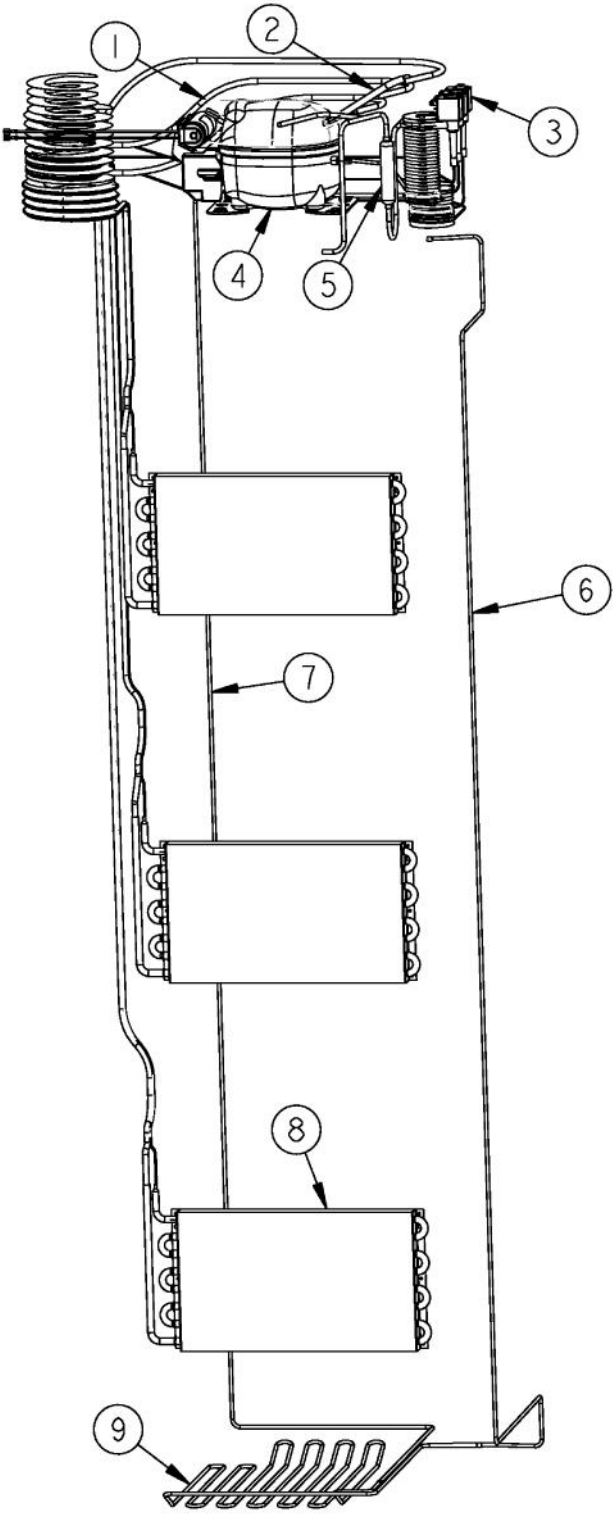

Ref #	Part Number	Qty.	Description
1	PB970233		WINE CELLAR DOOR GASKET
2	M0215318		SCREW-SM
3	PB970148		GASKET - WC DOOR SEAL
4	PD030152		CAPPED WASHER PAL NUT
5	M0220417		SCREW-TC
6	B2098666		COVER STRIKE
7	PE030166		DESIGNER REFRIGERATOR HANDLE
7	PE030166PVD		DESIGNER REFRIGERATOR HANDLE PVD
8	001401-000		LOCKING, ARM ASM DES
9	M0210458		SCREW-SM
10	M0204303		SCREW-MACH
11	K2098341		BRACKET - WC DES HANDLE
12	PK930155		SPACER - WC PRO / DES HANDLE
13	PK930099		SPACER - DOOR WC PRO
14	PD050019		STRIKER DOOR SWITCH
15	PD020194		SCREW-SM
16	PC920147		PIVOT PLATE ASSY - WC LH BOT
16	PC920146		PIVOT PLATE ASSY - WC RH BOT
17	PM910270		SKIN - WC DOOR W/LOCK DES LH
17	PM910269		SKIN - WC DOOR W/LOCK DES RH
18	PK930103		SPACER - HINGE SIDE
19	PD020032		SRW-8(A)X3/8PH.WFR HD 7/16DIAXNICL
20	PD940092		SPACER - DOOR HINGE
21	PC920132		PIVOT PLATE ASSY - LH
21	PC920133		PIVOT PLATE ASSY - RH
22	PD920174		10-32 TORX HEAD SCREW
23	PM010595		DOOR GLASS ASM DES/PRO CLR
NI	PM010599		DOOR GLASS ASM DES PRO FLT
NI	G32915048		DOOR ASM WC DES LH CLR
NI	G32915048BR		COMPLETE LEFT HINGE DOOR ASSEMBLY - CLEAR GLASS...
NI	G32915078		DOOR ASM-WC DESLH FLT
NI	G32915078BR		COMPLETE LEFT HINGE DOOR ASSEMBLY - FLUTED GLAS...
NI	G32915047		DOOR ASM WC DES RH CLR
NI	G32915047BR		COMPLETE RIGHT HINGE DOOR ASSEMBLY - CLEAR GLAS...
NI	G32915077		COMPLETE RIGHT HINGE DOOR ASSEMBLY - FLUTED GLA...
NI	G32915077BR		COMPLETE RIGHT HINGE DOOR ASSEMBLY - FLUTED GLA...
NI	PM910318		WC DOOR LOCK KEY