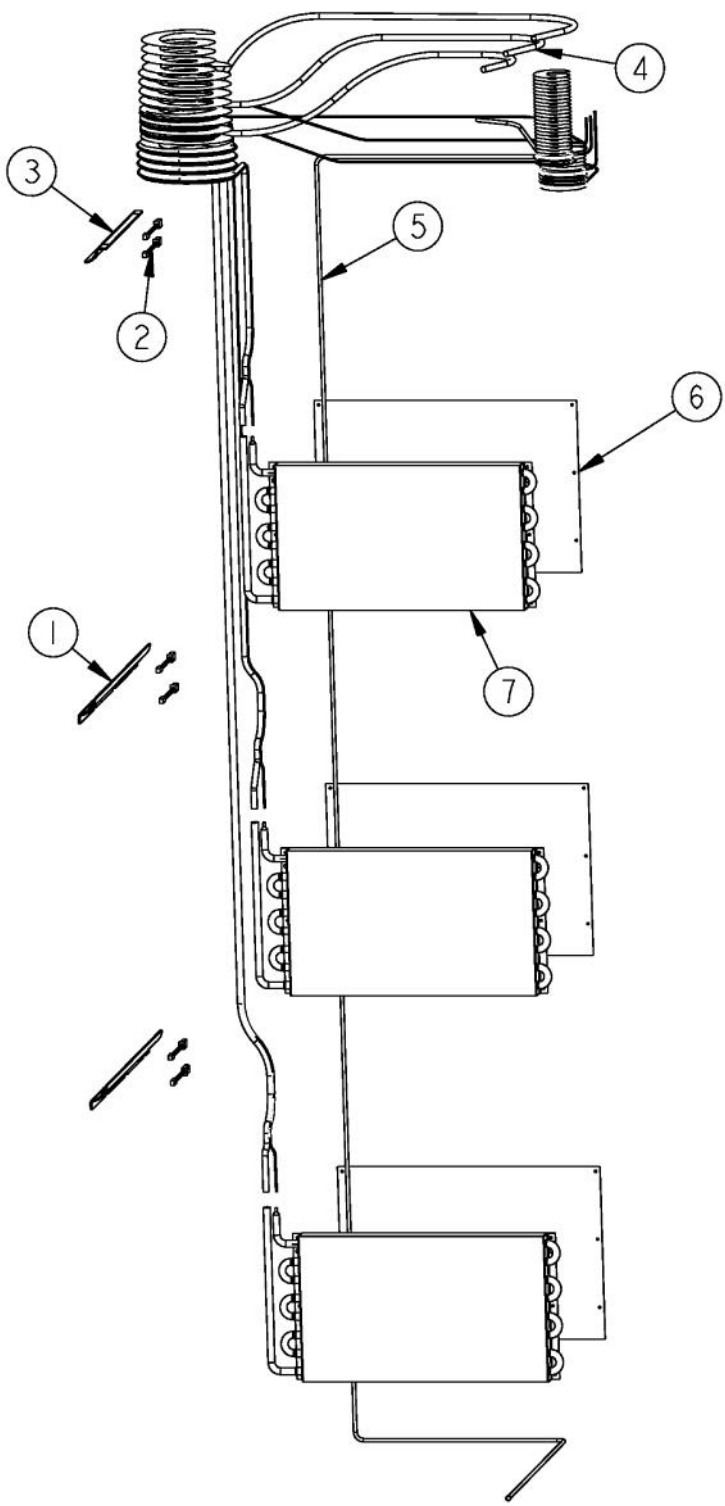

Ref #	Part Number	Qty.	Description
1	K2099257		SIDE SPACER - EVAP COVER, TOP LEFT
2	PB920161		DRAIN TUBE
3	K2097591		EVAP FAN COVER
4	K2097596		EVAP COVER - TOP
5	10855402		FAN-EVAP/4.330
6	PE970334		EVAPORATOR FAN MOTOR
7	K2098097		BAFFLE, EVAPORATOR
8	M0238859		SCREW-SHLDR
9	PD020194		SCREW-SM
10	K2099256		SIDE SPACER - EVAP COVER, TOP RT
11	PK930088		DRAIN SHIELD - EVAP
12	K2098019		SIDE SPACER EVAP MID/BTM
13	K2099753		EVAPORATOR COVER - MIDDLE / BOTTOM
14	K2098090		SIDE SPACER - EVAP COVER MID LT

Ref #	Part Number	Qty.	Description
1	G5096494		COND. FAN ASSY
2	F2096507		TUBE-PROCESS GRN
3	PM010607		COMPRESSOR AND ELECTRICALS WC
4	PA050127		T-MANIFOLD
5	M0221523		SCREW - SHLDR
6	PD020194		SCREW-SM
7	PB920159		DRYER
8	PJ970001		FLUID CONTROL VALVE
9	M0102303		CLAMP-TUBE VM0102303
10	PE970388		WINE COOLER CONTROL
11	10835901		GROMMET RUBBER V10835901
12	PE950149		SWITCH POWER
13	PE950124		SWITCH - ROCKER
14	003589-000		GUARD MC WC RIGHT
15	003586-000		MC GUARD
16	M0211016		SCREW-SM
17	G5096495		GASKET, REF DOOR
18	PD020076		6-32 X 3/8 PHILL PAN MS
19	PE940169		CONTROL PANEL ASSY
20	PK930101		HOLDER - LAMP
21	PE950116		LIGHT ASSY - AURA
22	K2097560		MOUNTING BRACKET FLUID CONTROL
23	K20912569		BRACKET GRILLE SUPPORT

Ref #	Part Number	Qty.	Description
1	PK930124		WIRE, CHANNEL
2	PJ930025		WC - THERMISTER
3	PK930089		EXTRUSION - WIRE CHANNEL
4	PB920158		HEAT EXCHANGE TUBING - TOP USED FOR ALL THREE EVAPS
5	F2098043		DISCHARGE TUBING
6	PK930088		DRAIN SHIELD - EVAP
7	PJ960001		EVAPORATOR ASSY