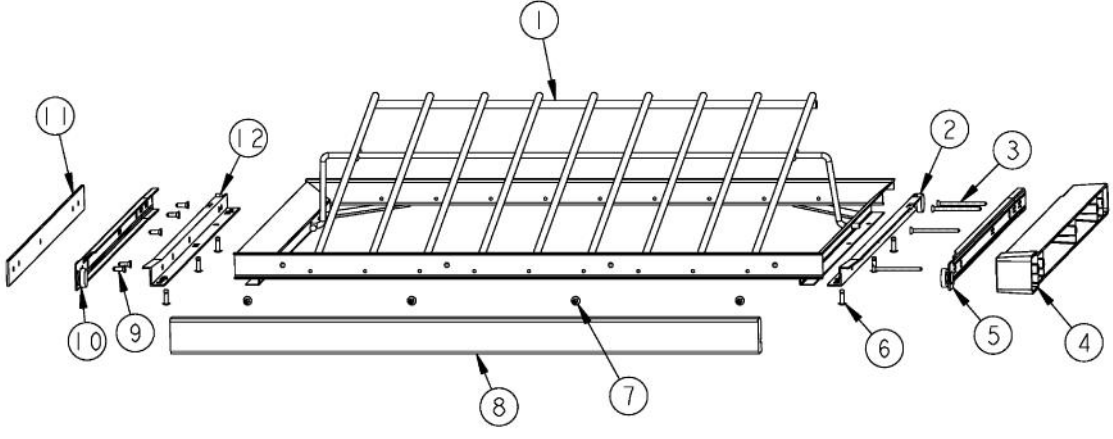

Ref #	Part Number	Qty.	Description
1	PB960088		WINE RACK ASSEMBLY
2	PC980001		WINE RACK SLIDE - RACK R
3	PD920155		FLATHEAD POINT TYPE AB NO.8-18 X 2
4	PD940103		SPACER - WINE RACK
5	PK900030		WINE RACK SLIDE - CABINET R
6	PC940018		POP RIVET - 5/32 X 1/8 - 1/4 GRIP
7	PD020194		SCREW-SM
8	025495-000	1	FRONT TOP/MID RACK TOP TWO
9	PD920140		SCREW
10	PK900029		WINE RACK SLIDE - CABINET L
11	PD940078		SPACER WINE RACK SLIDE .125 THICK
12	PC980002		WINE RACK SLIDE - RACK L