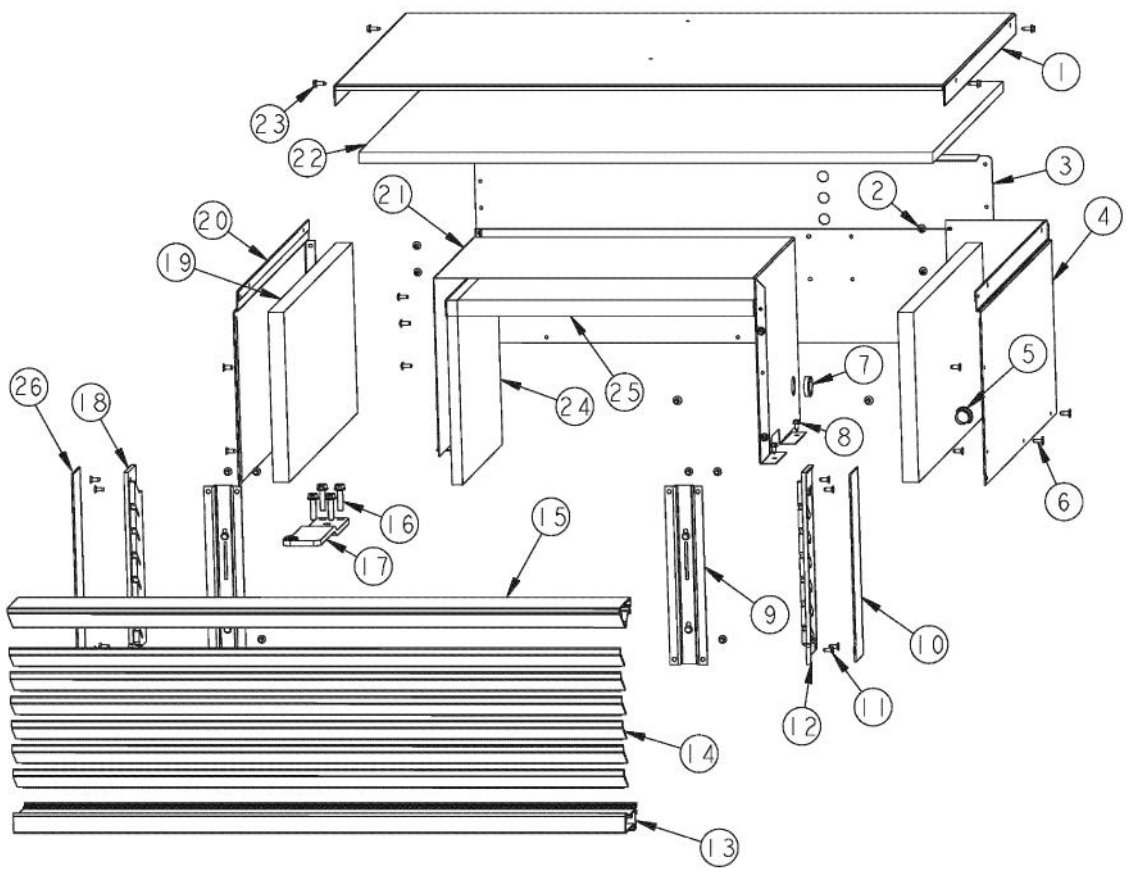

Ref #	Part Number	Qty.	Description
1	006420-000	1	TRIM, EXTRU,SIDE, WC DES
2	G3297518		GRILLE ASSY - 30 DES WC LH FOR BREAKDOWN SEE PAGE 008
2	G3297519		GRILLE ASSY - 30 DES WC RH FOR BREAKDOWN SEE PAGE 008
3	B2097509		GRILLE - TOP TRIM
4	PK920066	1	SIDE TRIM
5	PC920189		STRIKE PLATE
6	M0210458		SCREW-SM
7	K2098044		BRKT GRILLE SUPPORT
8	C9098048BK		BASE GRILLE - LH
8	C9098042BK		BASE GRILLE - WC BOT RH
9	40370P01		NYLON FLAT WASHER V40370P01
10	M0210443		SCREW-E SM
11	C9098045BK		BASE GRILLE SWITCH MOUNT - LH
11	C9098046BK		BASE GRILLE SWITCH MOUNT - RH
12	PE950118		SPDT SWITCH
13	C9098047BK		BASE GRILLE - WC TOP LH BK
13	C9098041BK		BASE GRILLE - WC TOP RH
14	K2098096		BRKT GRILLE SUPPORT
NI	G3298040		BASE GRILLE - WC LH INCLUDES ITEMS No.8, No.9, No.10, No.13
NI	G3298049		BASE GRILLE - WC RH INCLUDES ITEMS No.8, No.9, No.10, No.13