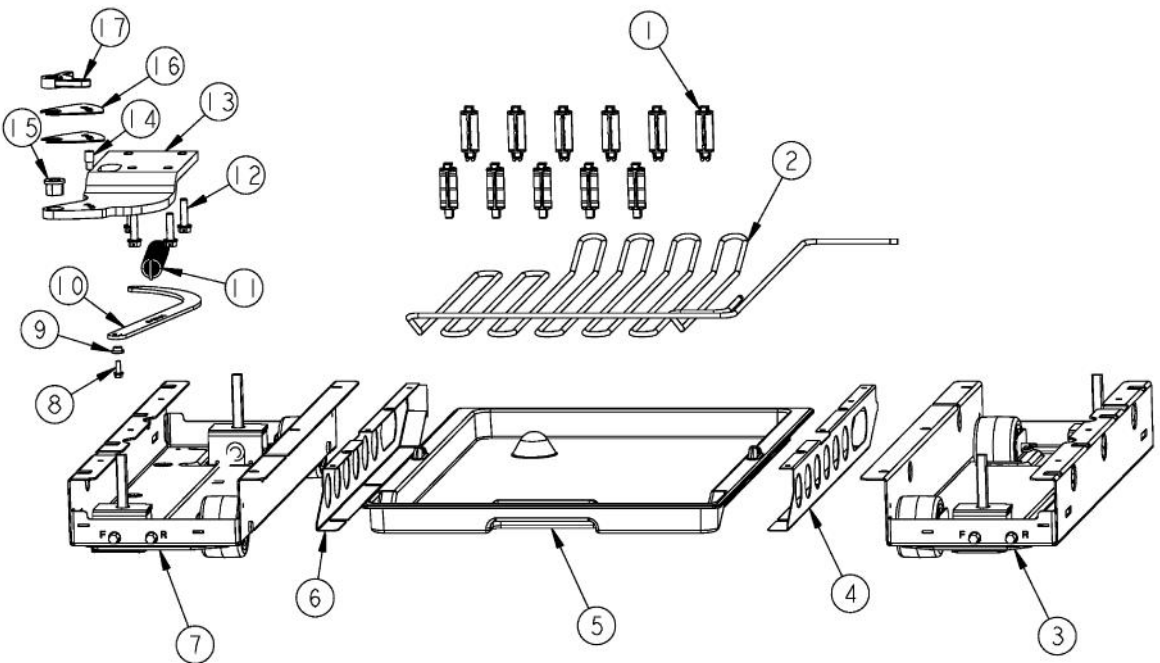

Ref #	Part Number	Qty.	Description
1	PK930124		WIRE, CHANNEL
2	PJ930025		WC - THERMISTER
3	PK930089		EXTRUSION - WIRE CHANNEL
4	PB920158		HEAT EXCHANGE TUBING - TOP USED FOR ALL THREE EVAPS
5	F2098043		DISCHARGE TUBING
6	PK930088		DRAIN SHIELD - EVAP
7	PJ960001		EVAPORATOR ASSY