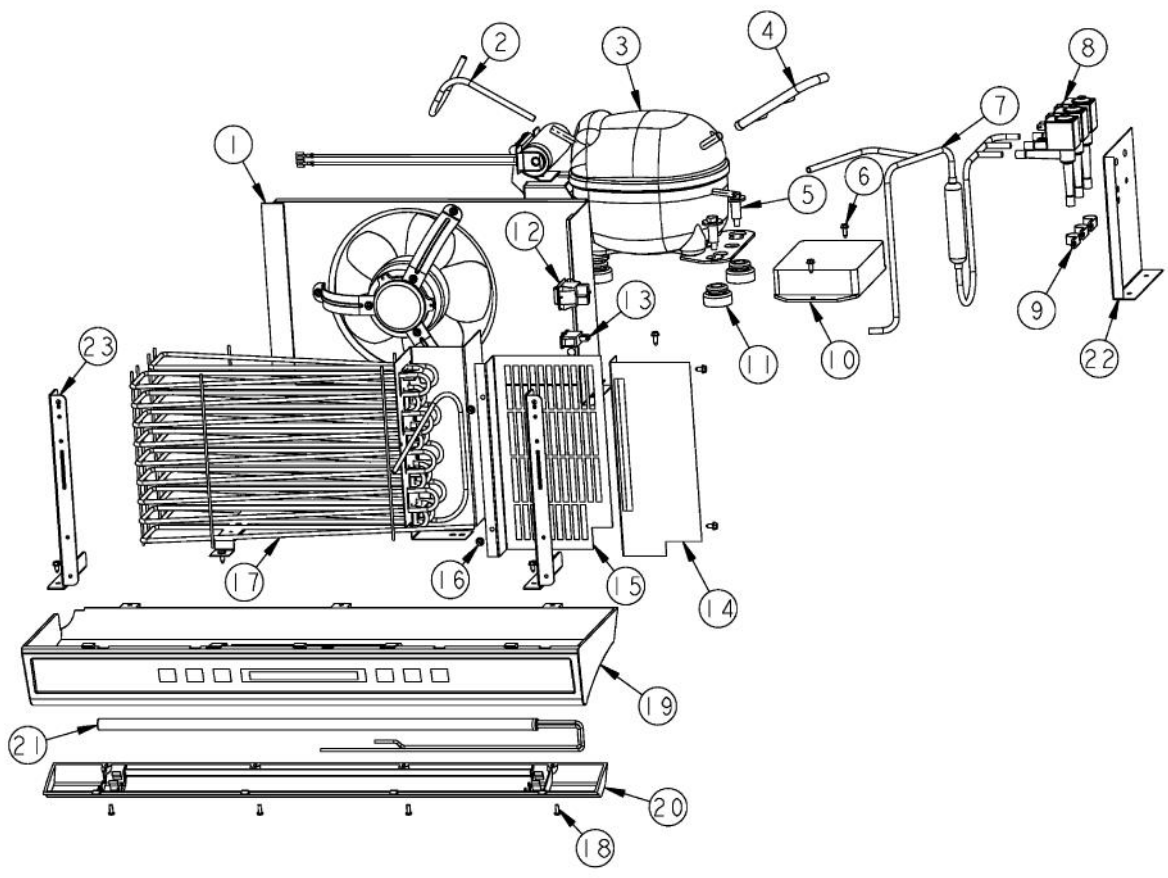

Ref #	Part Number	Qty.	Description
1	PB960088		WINE RACK ASSEMBLY
2	PC980001		WINE RACK SLIDE - RACK R
3	PD920155		FLATHEAD POINT TYPE AB NO.8-18 X 2
4	PD940103		SPACER - WINE RACK
5	PK900030		WINE RACK SLIDE - CABINET R
6	PC940018		POP RIVET - 5/32 X 1/8 - 1/4 GRIP
7	PD020194		SCREW-SM
8	025495-000	1	FRONT TOP/MID RACK TOP TWO
9	PD920140		SCREW
10	PK900029		WINE RACK SLIDE - CABINET L
11	PD940078		SPACER WINE RACK SLIDE .125 THICK
12	PC980002		WINE RACK SLIDE - RACK L

Ref #	Part Number	Qty.	Description
1	K2099257		SIDE SPACER - EVAP COVER, TOP LEFT
2	PB920161		DRAIN TUBE
3	K2097591		EVAP FAN COVER
4	K2097596		EVAP COVER - TOP
5	10855402		FAN-EVAP/4.330
6	PE970334		EVAPORATOR FAN MOTOR
7	K2098097		BAFFLE, EVAPORATOR
8	M0238859		SCREW-SHLDR
9	PD020194		SCREW-SM
10	K2099256		SIDE SPACER - EVAP COVER, TOP RT
11	PK930088		DRAIN SHIELD - EVAP
12	K2098019		SIDE SPACER EVAP MID/BTM
13	K2099753		EVAPORATOR COVER - MIDDLE / BOTTOM
14	K2098090		SIDE SPACER - EVAP COVER MID LT