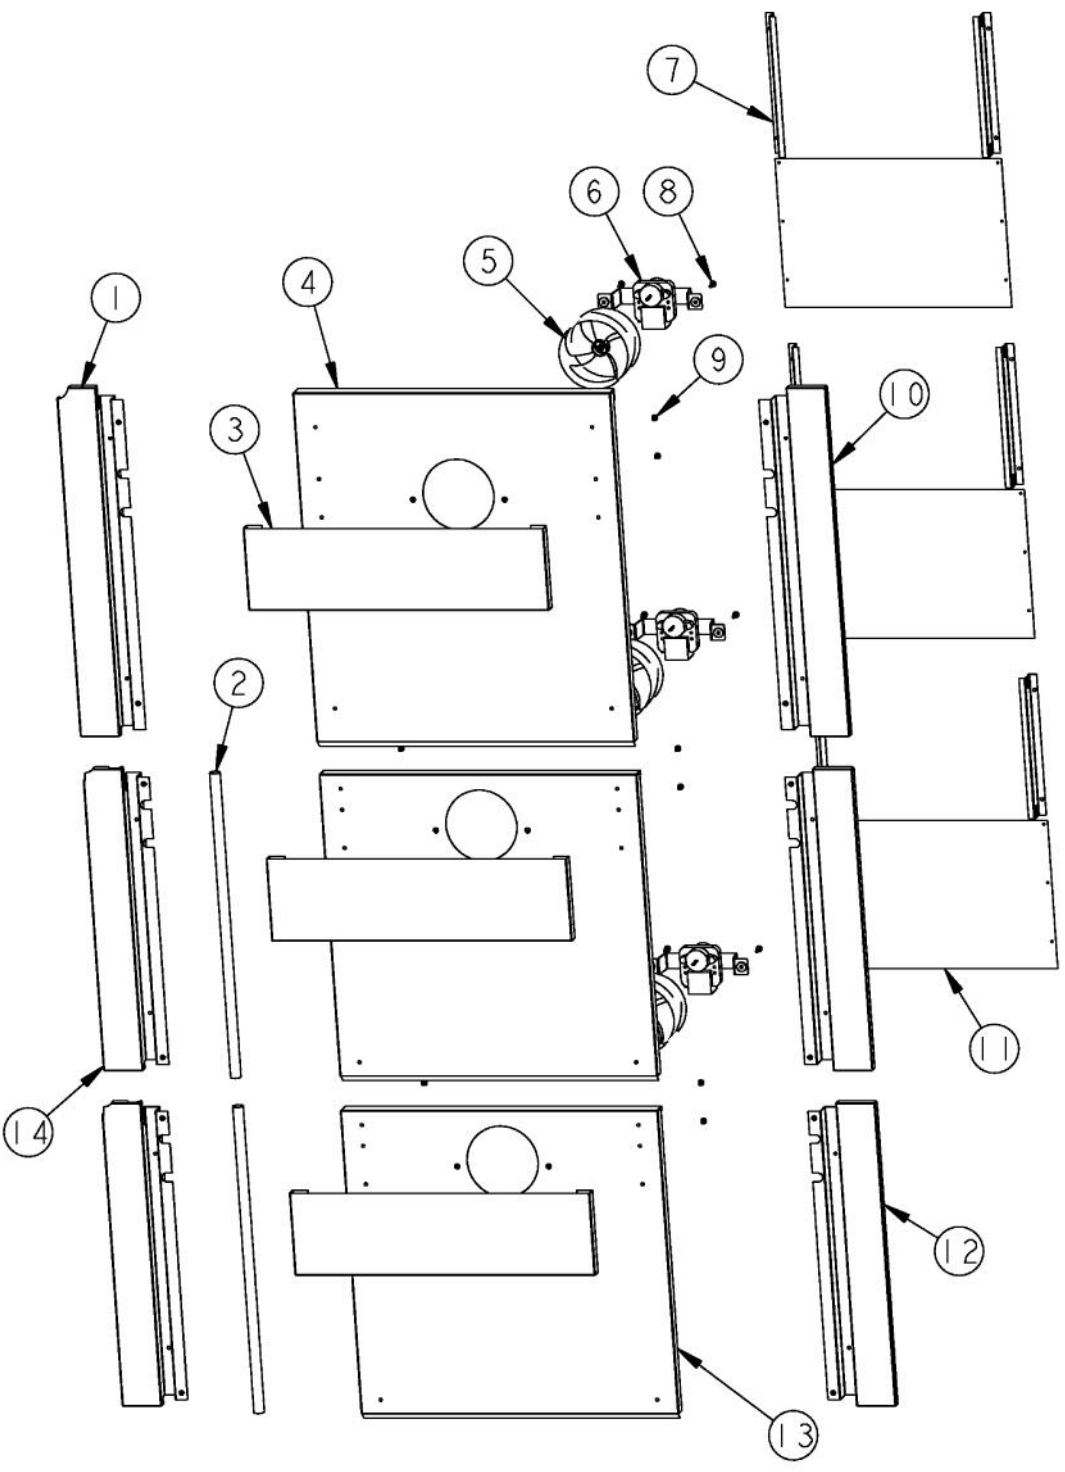

Ref #	Part Number	Qty.	Description
1	PM910289		WINE RACK ASSY FRAME
2	PC980001		WINE RACK SLIDE - RACK R
3	PK900030		WINE RACK SLIDE - CABINET R
4	PD940103		SPACER - WINE RACK
5	PD920155		FLATHEAD POINT TYPE AB NO.8-18 X 2
6	PC940018		POP RIVET - 5/32 X 1/8 - 1/4 GRIP
7	PD020194		SCREW-SM
8	025496-000	1	FRONT RACK BOTTOM TOP TWO
9	PD920140		SCREW
10	004245-000		SPACER, RACK, WINE
11	PK900029		WINE RACK SLIDE - CABINET L
12	PC980002		WINE RACK SLIDE - RACK L