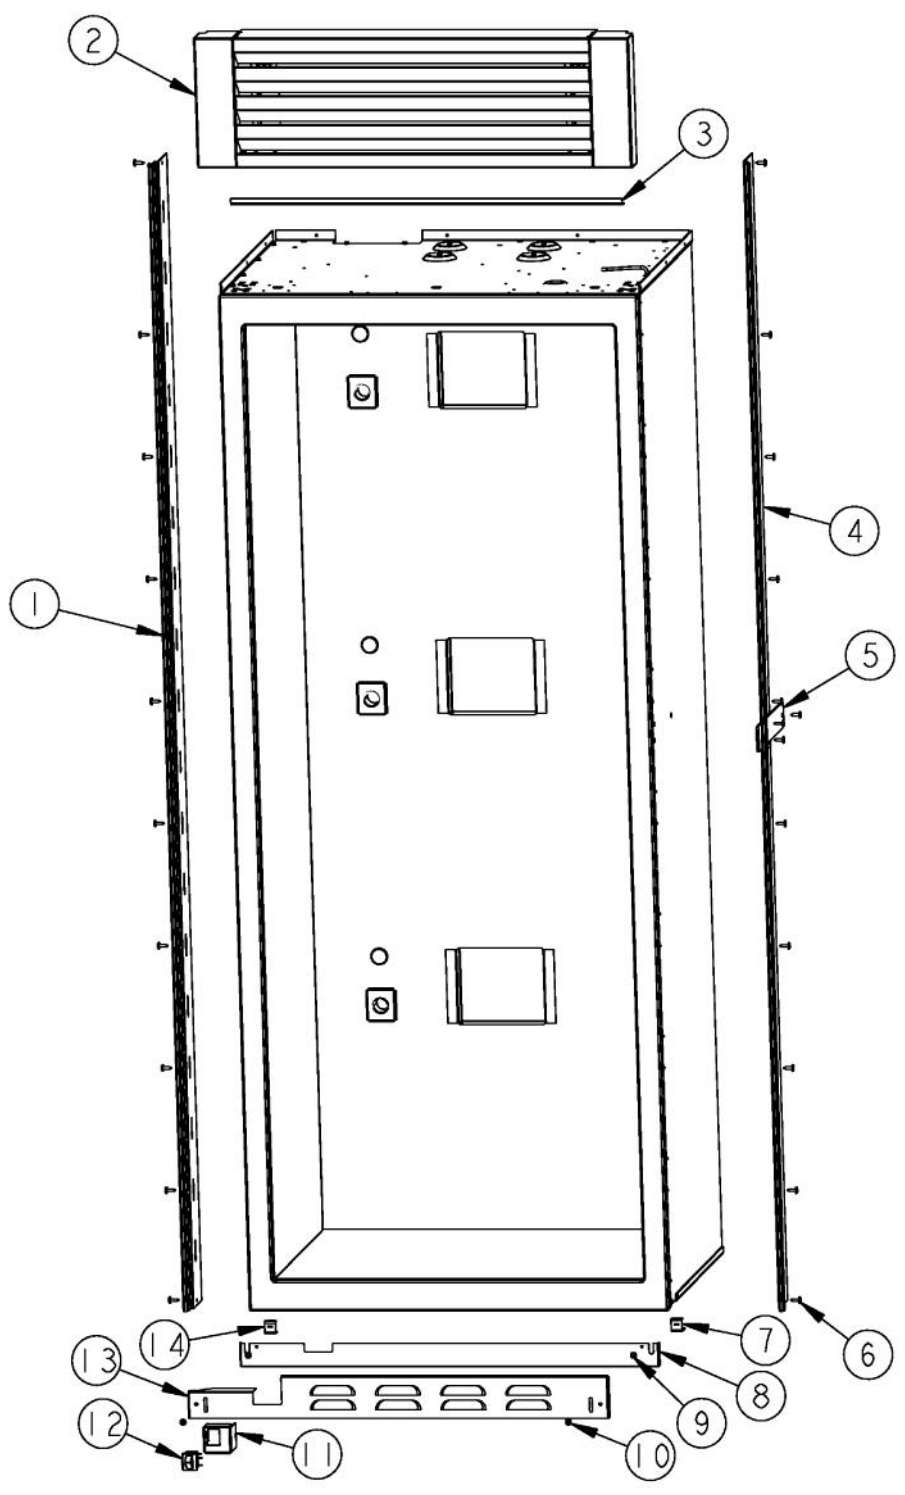

Ref #	Part Number	Qty.	Description
1	G5096494		COND. FAN ASSY
2	F2096507		TUBE-PROCESS GRN
3	PM010607		COMPRESSOR AND ELECTRICALS WC
4	PA050127		T-MANIFOLD
5	M0221523		SCREW - SHLDR
6	PD020194		SCREW-SM
7	PB920159		DRYER
8	PJ970001		FLUID CONTROL VALVE
9	M0102303		CLAMP-TUBE VM0102303
10	PE970388		WINE COOLER CONTROL
11	10835901		GROMMET RUBBER V10835901
12	PE950149		SWITCH POWER
13	PE950124		SWITCH - ROCKER
14	003589-000		GUARD MC WC RIGHT
15	003586-000		MC GUARD
16	M0211016		SCREW-SM
17	G5096495		GASKET, REF DOOR
18	PD020076		6-32 X 3/8 PHILL PAN MS
19	PE940169		CONTROL PANEL ASSY
20	PK930101		HOLDER - LAMP
21	PE950116		LIGHT ASSY - AURA
22	K2097560		MOUNTING BRACKET FLUID CONTROL
23	K20912569		BRACKET GRILLE SUPPORT