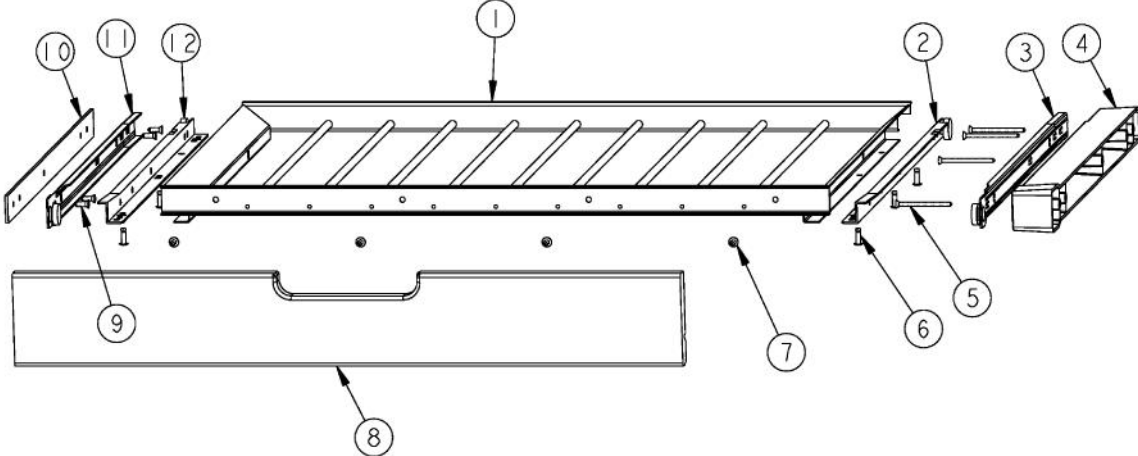

Ref #	Part Number	Qty.	Description
1	PM910289		WINE RACK ASSY FRAME
2	PC980001		WINE RACK SLIDE - RACK R
3	PK900030		WINE RACK SLIDE - CABINET R
4	PD940103		SPACER - WINE RACK
5	PD920155		FLATHEAD POINT TYPE AB NO.8-18 X 2
6	PC940018		POP RIVET - 5/32 X 1/8 - 1/4 GRIP
7	PD020194		SCREW-SM
8	025495-000	1	FRONT TOP/MID RACK TOP TWO
9	PD920140		SCREW
10	PD940078		SPACER WINE RACK SLIDE .125 THICK
11	PK900029		WINE RACK SLIDE - CABINET L
12	PC980002		WINE RACK SLIDE - RACK L