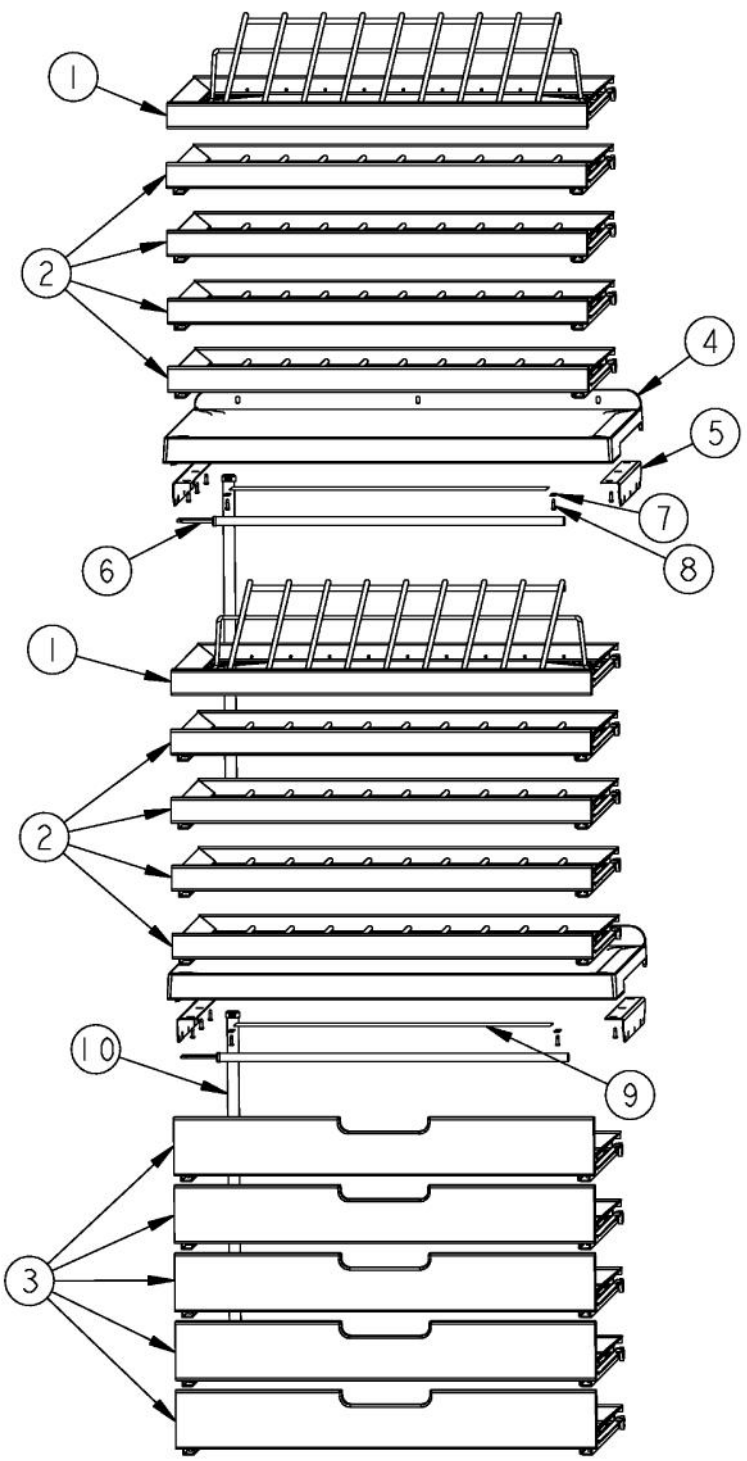

----- Manual continues below -----

Ref #	Part Number	Qty.	Description
1	G5098397		WINE RACK ASSY COMP - ADJ SEE PAGE 002 FOR BREAKDOWN
2	G3298395		WINE RACK ASM TOP / MID SEE PAGE 003 FOR BREAKDOWN
3	G3298396		WINE RACK ASM BOT SEE PAGE 004 FOR BREAKDOWN
4	PE940181		MULLION SHELF
5	C9098304BK		BRACE-MULLION
6	PE950116		LIGHT ASSY - AURA
7	B1098316		WC LAMP CLIP
8	PD920147		6 X 1/2 HHW S/M/S HI - LO
9	M0275166		TAPE-ALUM SL
10	PB920161		DRAIN TUBE
NI	PD930105		EAR CLAMP

Ref #	Part Number	Qty.	Description
1	PB960088		WINE RACK ASSEMBLY
2	PC980001		WINE RACK SLIDE - RACK R
3	PD920155		FLATHEAD POINT TYPE AB NO.8-18 X 2
4	PD940103		SPACER - WINE RACK
5	PK900030		WINE RACK SLIDE - CABINET R
6	PC940018		POP RIVET - 5/32 X 1/8 - 1/4 GRIP
7	PD020194		SCREW-SM
8	025495-000	1	FRONT TOP/MID RACK TOP TWO
9	PD920140		SCREW
10	PK900029		WINE RACK SLIDE - CABINET L
11	PD940078		SPACER WINE RACK SLIDE .125 THICK
12	PC980002		WINE RACK SLIDE - RACK L