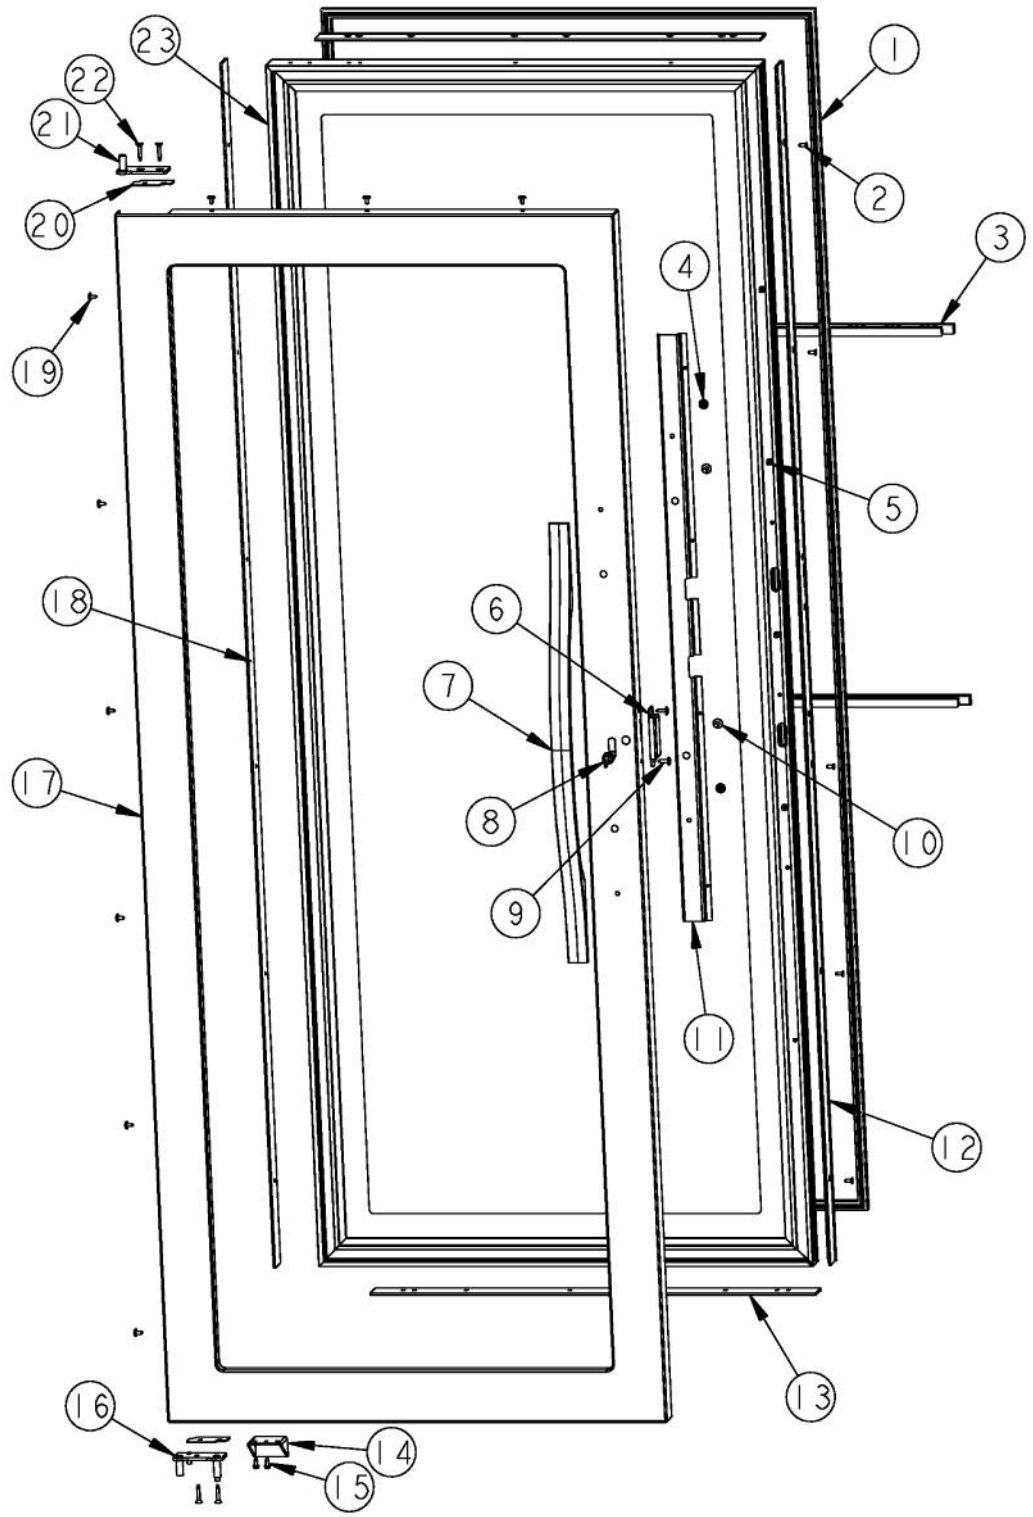

Ref #	Part Number	Qty.	Description
1	12071201		CLIP-DRAIN LOOP
2	F2098327		WC - SERPENTINE - DRAIN
3	PM910398		LEVELER ASSEMBLY - R
4	K2098050		GUIDE RAIL, PAN, RH
5	12071301		PAN-DRAIN (NON-ANTIMICROBIAL)
6	K2098051		GUIDE RAIL, PAN, LH
7	PM910399		LEVELER MODULE L
8	M0220417		SCREW-TC
9	PD940094		BUSHING
10	PC920149		BAR-WC BOT HINGE LH
10	PC920166		BAR-WC BOT HINGE RH
11	PC910015		SPRING EXTENSION
12	000570-000		HEX SCREW
13	PC920143		HINGE PLATE - WC BOT LH
13	PC920142		HINGE PLATE - WC BOT RH
14	PC920145		PIN - DOOR STOP
15	PD940090		BUSHING - WC DOOR LEVEL
16	PC920144		PLATE - WC DOOR SHIM
17	PD940091		BUSHING - DOOR STOP