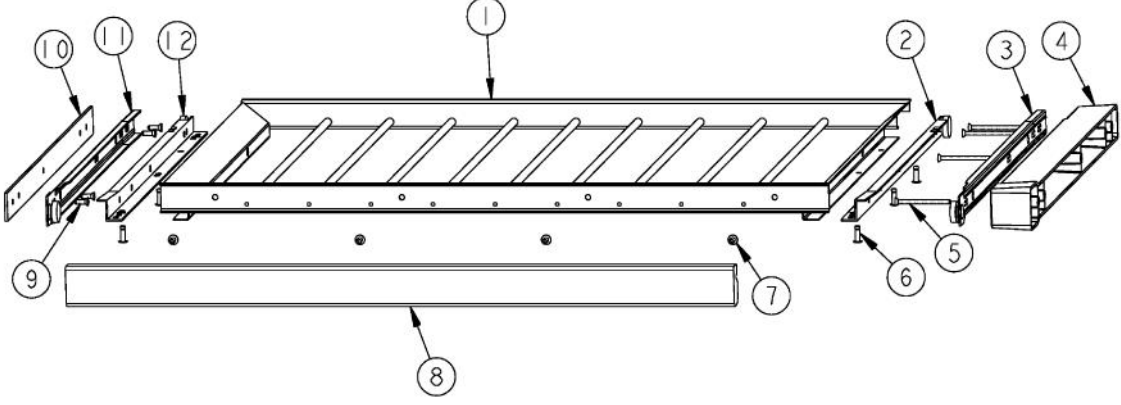

Ref #	Part Number	Qty.	Description
1	PB960088		WINE RACK ASSEMBLY
2	PC980001		WINE RACK SLIDE - RACK R
3	PD920155		FLATHEAD POINT TYPE AB NO.8-18 X 2
4	PD940103		SPACER - WINE RACK
5	PK900030		WINE RACK SLIDE - CABINET R
6	PC940018		POP RIVET - 5/32 X 1/8 - 1/4 GRIP
7	PD020194		SCREW-SM
8	025495-000	1	FRONT TOP/MID RACK TOP TWO
9	PD920140		SCREW
10	PK900029		WINE RACK SLIDE - CABINET L
11	PD940078		SPACER WINE RACK SLIDE .125 THICK
12	PC980002		WINE RACK SLIDE - RACK L