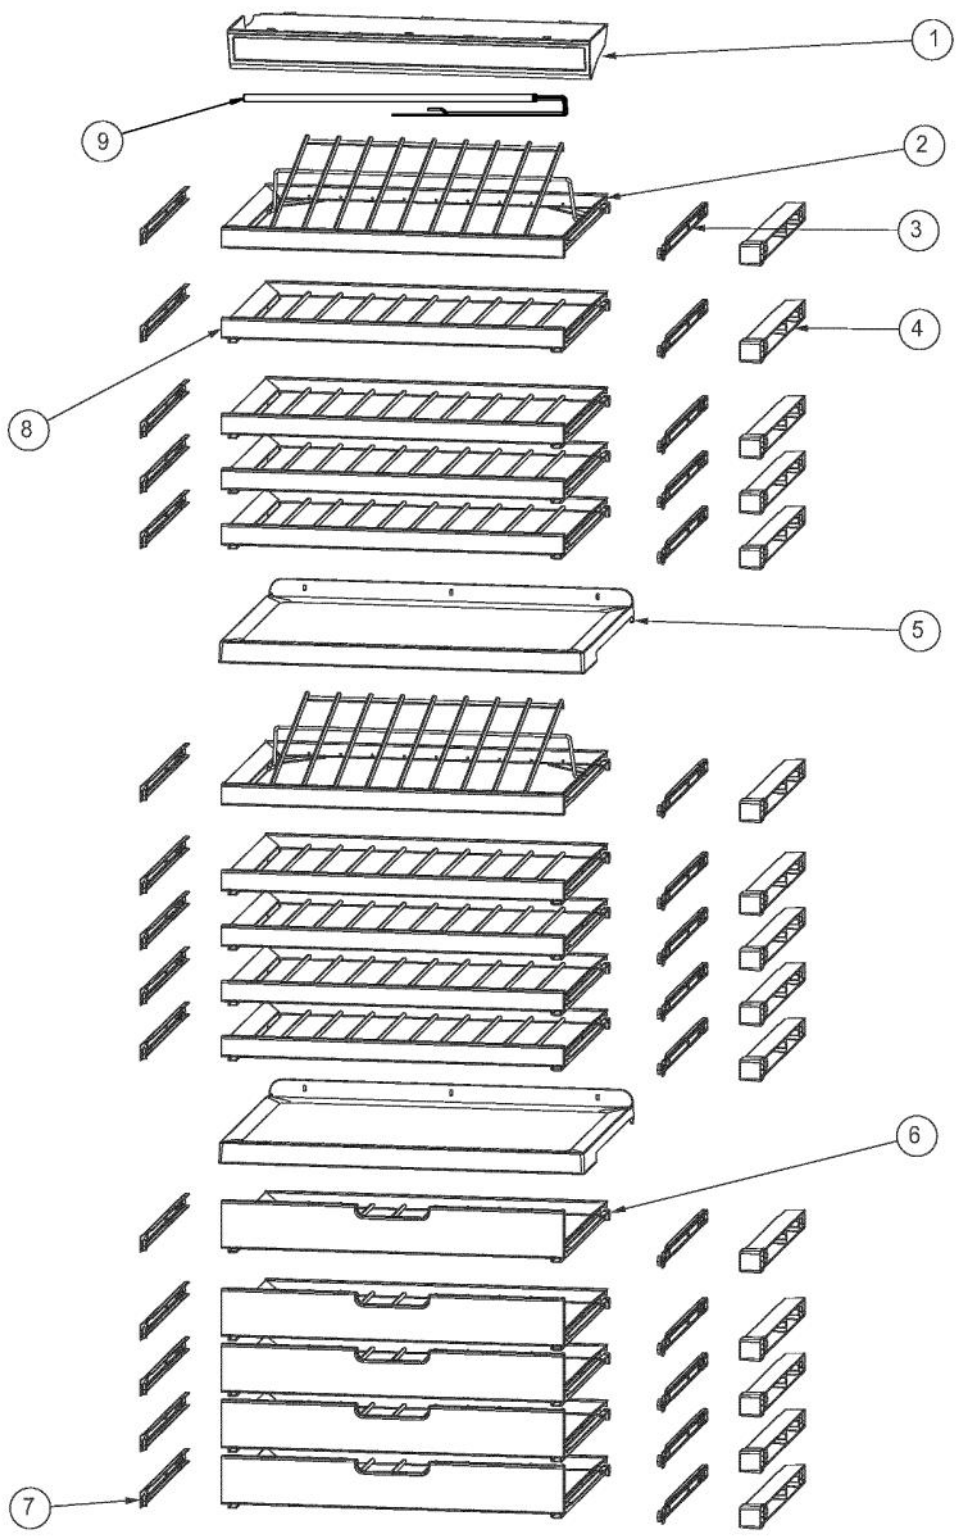

----- Manual continues below -----

Ref #	Part Number	Qty.	Description
1	PE940169	1	CONTROL PANEL ASSY
2	G5098397	2	WINE RACK ASSY COMP - ADJ
3	PK900030	14	WINE RACK SLIDE - CABINET R
4	PD940103	14	SPACER - WINE RACK
5	PE940181	2	MULLION SHELF
6	G3298396	5	WINE RACK ASM BOT
7	PK900029	15	WINE RACK SLIDE - CABINET L
8	G3298395	8	WINE RACK ASM TOP / MID
9	PE950116	1	LIGHT ASSY - AURA

Ref #	Part Number	Qty.	Description
1	PA950079	1	T MANIFOLD
2	PM910519	1	COMPRESSOR WC
3	12074801	1	SWITCH, POWER
4	PJ970001	1	FLUID CONTROL VALVE
5	K2097560	1	MOUNTING BRACKET FLUID CONTROL
6	M0102303	1	CLAMP-TUBE VM0102303
7	PB920159	1	DRYER
8	PE970388	1	WINE COOLER CONTROL
9	PE950124	1	SWITCH - ROCKER
10	M0211016	12	SCREW-SM
11	L20911886	1	GUARD MC- WC RIGHT
12	K20912569	2	BRACKET GRILLE SUPPORT
13	L20911883	1	GUARD MC- WC
14	G5096495	1	GASKET, REF DOOR
15	PC920131	1	HINGE PLATE - LH UPPER
16	K2098054	1	COVER - CONDENSOR COIL
17	G5096494	1	COND. FAN ASSY

Ref #	Part Number	Qty.	Description
1	PK920032	1	SIDE TRIM - WC DES LH
2	PC920189	1	STRIKE PLATE
3	C2098044	1	STAND OFF, BASE GRILLE - RH
4	C2098048	1	BASE GRILLE - WC BOT LH
5	M0210443	2	SCREW-E SM
6	C2098047	1	BASE GRILLE - WC TOP LH
7	40370P01	2	NYLON FLAT WASHER V40370P01
8	C2098045	1	LIGHT SWITCH BRACKET - REF. DOOR
9	PE950118	1	SPDT SWITCH
10	PK920028	1	SIDE TRIM - LH
11	C2098096	1	STAND OFF, BASE GRILLE - LH