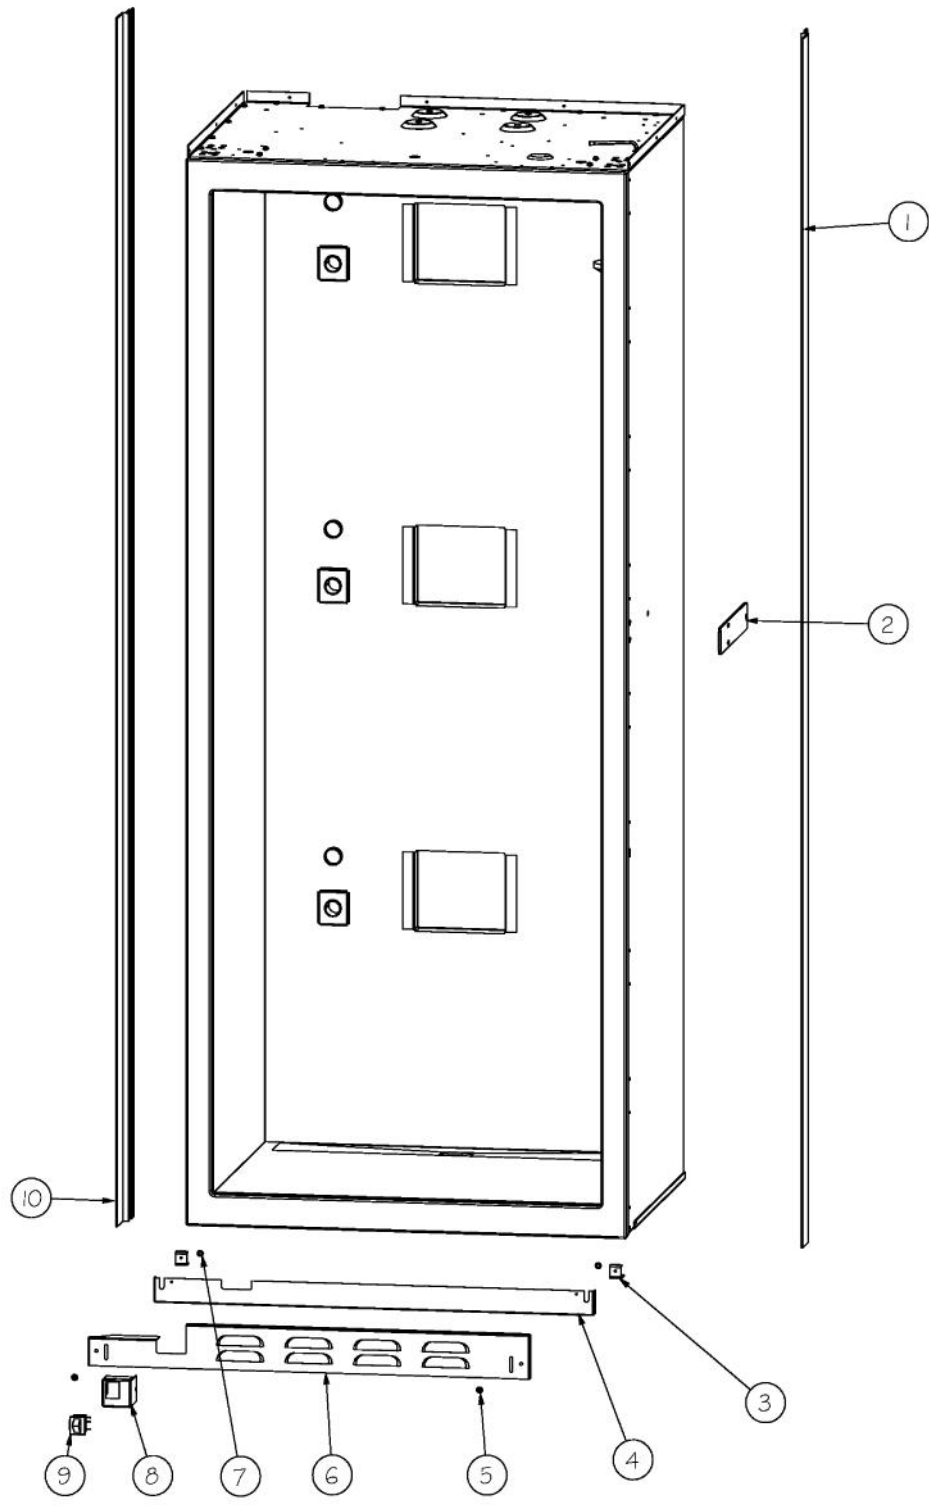

----- Manual continues below -----

Ref #	Part Number	Qty.	Description
1	PE940169	1	CONTROL PANEL ASSY
2	G5098397	2	WINE RACK ASSY COMP - ADJ
3	PK900030	14	WINE RACK SLIDE - CABINET R
4	PD940103	14	SPACER - WINE RACK
5	PE940181	2	MULLION SHELF
6	G3298396	5	WINE RACK ASM BOT
7	PK900029	15	WINE RACK SLIDE - CABINET L
8	G3298395	8	WINE RACK ASM TOP / MID
9	PE950116	1	LIGHT ASSY - AURA

Ref #	Part Number	Qty.	Description
1	PA950079	1	T MANIFOLD
2	PM910519	1	COMPRESSOR WC
3	12074801	1	SWITCH, POWER
4	PJ970001	1	FLUID CONTROL VALVE
5	K2097560	1	MOUNTING BRACKET FLUID CONTROL
6	M0102303	1	CLAMP-TUBE VM0102303
7	PB920159	1	DRYER
8	PE970388	1	WINE COOLER CONTROL
9	PE950124	1	SWITCH - ROCKER
10	M0211016	12	SCREW-SM
11	L20911886	1	GUARD MC- WC RIGHT
12	K20912569	2	BRACKET GRILLE SUPPORT
13	L20911883	1	GUARD MC- WC
14	G5096495	1	GASKET, REF DOOR
15	PC920131	1	HINGE PLATE - LH UPPER
16	K2098054	1	COVER - CONDENSOR COIL
17	G5096494	1	COND. FAN ASSY

Ref #	Part Number	Qty.	Description
1	PK920032	1	SIDE TRIM - WC DES LH
2	PC920189	1	STRIKE PLATE
3	C2098044	1	STAND OFF, BASE GRILLE - RH
4	C2098048	1	BASE GRILLE - WC BOT LH
5	M0210443	2	SCREW-E SM
6	C2098047	1	BASE GRILLE - WC TOP LH
7	40370P01	2	NYLON FLAT WASHER V40370P01
8	C2098045	1	LIGHT SWITCH BRACKET - REF. DOOR
9	PE950118	1	SPDT SWITCH
10	PK920028	1	SIDE TRIM - LH
11	C2098096	1	STAND OFF, BASE GRILLE - LH