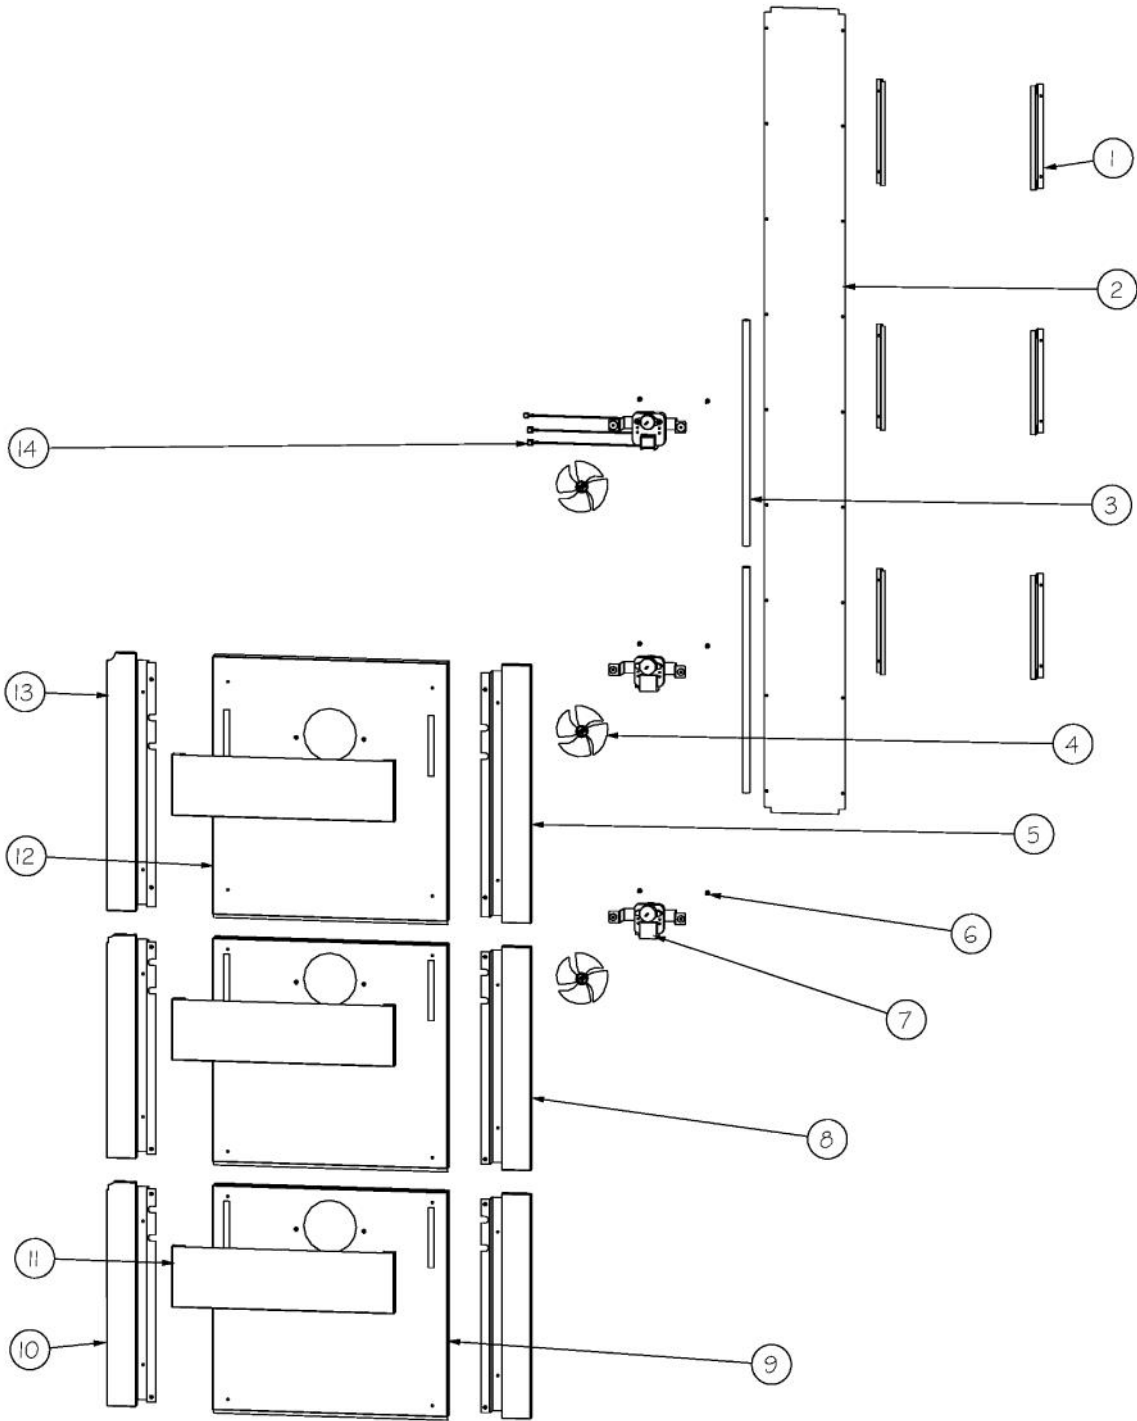

Ref #	Part Number	Qty.	Description
1	K2098097	6	BAFFLE, EVAPORATOR
2	K2097557	1	REAR AIR DUCT COVER
3	PB920161	2	DRAIN TUBE
4	10855402	3	FAN-EVAP/4.330
5	K2099256	1	SIDE SPACER - EVAP COVER, TOP RT
6	M0238859	6	SCREW-SHLDR
7	PE970334	2	EVAPORATOR FAN MOTOR
8	K2098019	2	SIDE SPACER EVAP MID/BTM
9	K2097593	2	EVAPORATOR COVER, MID/BTM
10	K2098090	2	SIDE SPACER - EVAP COVER MID LT
11	K2097591	3	EVAP FAN COVER
12	K2097596	1	EVAP COVER - TOP
13	K2099257	1	SIDE SPACER - EVAP COVER, TOP LEFT
14	005568-000	1	MOTOR, FAN