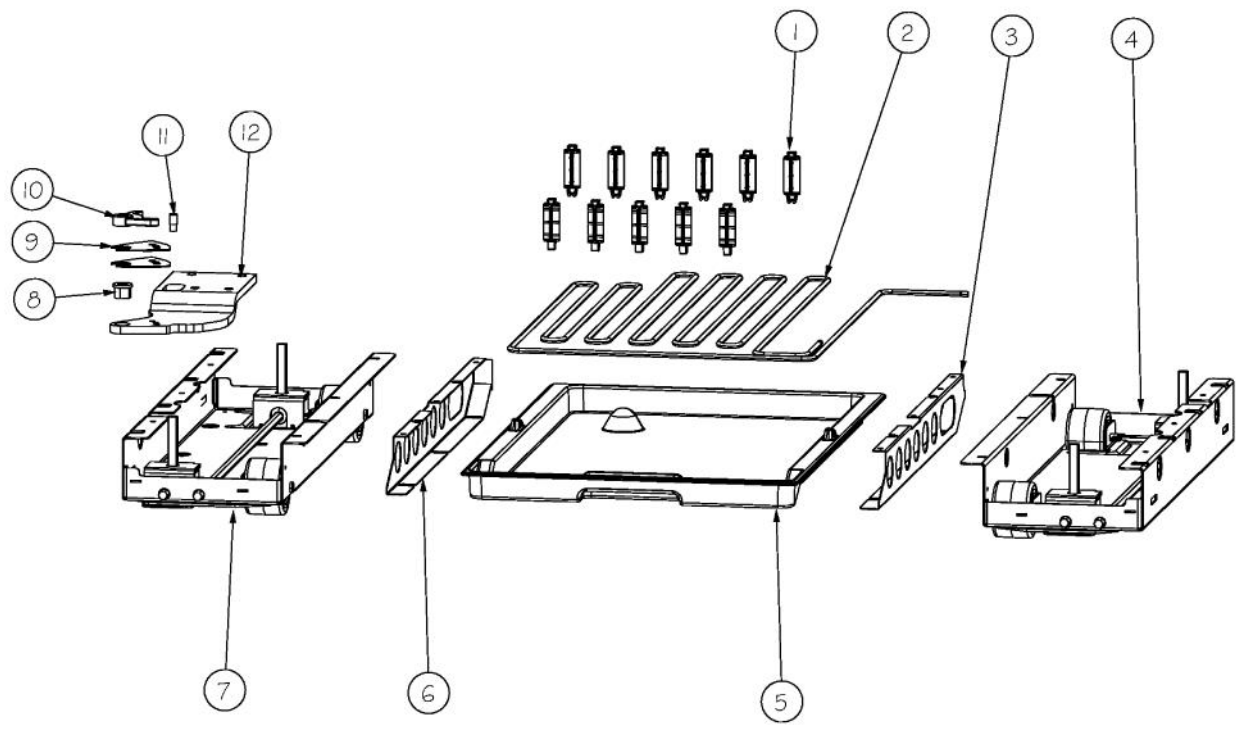

Ref #	Part Number	Qty.	Description
1	12071201	11	CLIP-DRAIN LOOP
2	F2098327	1	WC - SERPENTINE - DRAIN
3	K2098050	1	GUIDE RAIL, PAN, RH
4	PM910398	1	LEVELER ASSEMBLY - R
5	12071301	1	PAN-DRAIN (NON-ANTIMICROBIAL)
6	K2098051	1	GUIDE RAIL, PAN, LH
7	PM910399	1	LEVELER MODULE L
8	PD940090	1	BUSHING - WC DOOR LEVEL
9	PC920144	2	PLATE - WC DOOR SHIM
10	PD940091	1	BUSHING - DOOR STOP
11	PC920145	1	PIN - DOOR STOP
12	PC920143	1	HINGE PLATE - WC BOT LH