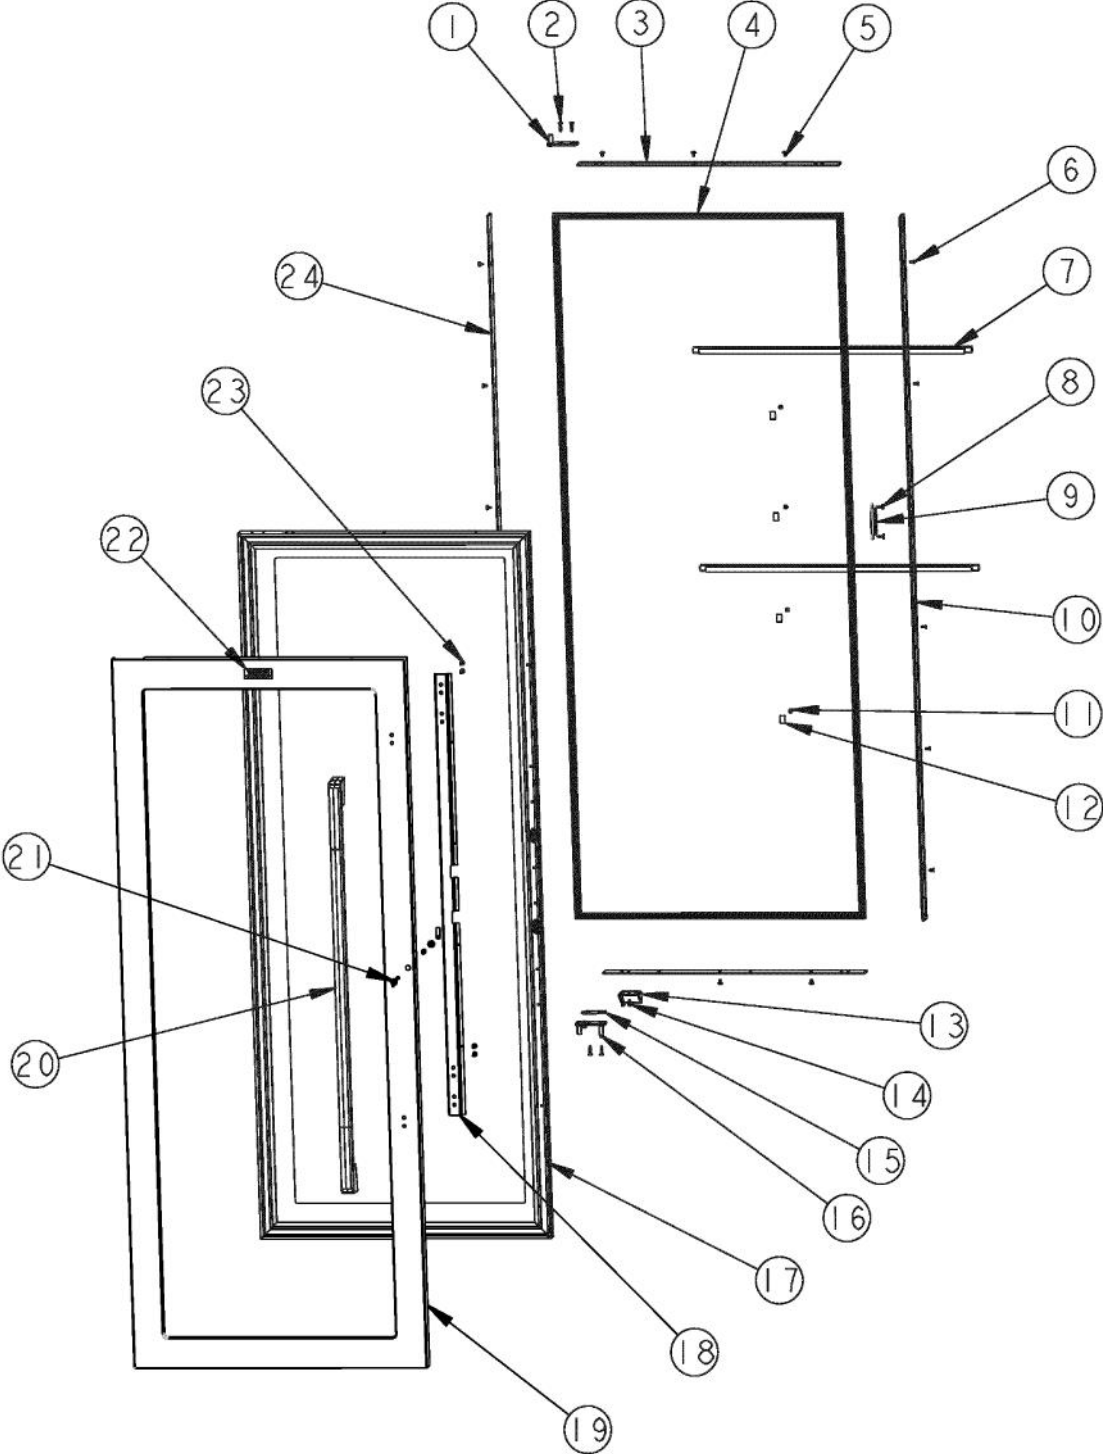

Ref #	Part Number	Qty.	Description
1	PC920132	1	PIVOT PLATE ASSY - LH
NI	PC920133	1	PIVOT PLATE ASSY - RH
2	PD920174	4	10-32 TORX HEAD SCREW
3	PK930099	2	SPACER - DOOR WC PRO
4	005504-000	1	GASKET,WC, FC
5	PD020032	11	SRW-8(A)X3/8PH.WFR HD 7/16DIAXNICL
6	M0215318	5	SCREW-SM
7	PB970148	2	GASKET - WC DOOR SEAL
8	M0210458	2	SCREW-SM
9	B2098666	1	COVER STRIKE
10	PK930155	1	SPACER - WC PRO / DES HANDLE
11	M0220417	4	SCREW-TC
12	PF910019	4	MYLAR ADHESIVE STRIP
13	PD050019	1	STRIKER DOOR SWITCH
14	PD020194	1	SCREW-SM
15	PD940092	2	SPACER - DOOR HINGE
16	PC920147	1	PIVOT PLATE ASSY - WC LH BOT
NI	PC920146	1	PIVOT PLATE ASSY - WC RH BOT
17	PM010595	1	DOOR GLASS ASM DES/PRO CLR
NI	PM010599	1	DOOR GLASS ASM DES PRO FLT
18	014636-000	1	BRACKET,HDL,WC DES
19	014339-000	1	SKIN,DOOR,WC DES LH
NI	014338-000	1	SKIN,DOOR,WC DES RH
20	014237-000	1	HANDLE, ASM, DES
21	001401-000	1	LOCKING, ARM ASM DES
22	013700-000	1	2.75 DESIGNER LOGO WITH PINS
23	008974-000	4	SCREW 10 - 32 X 3/4 SLOT HEX WASHER
24	PK930103	1	SPACER - HINGE SIDE
NI	014353-000	1	SKIN,ASM,WC DES LH
NI	014352-000	1	SKIN,ASM,WC DES RH
NI	014649-000	1	DOOR,ASM,WC DES LH CLR
NI	014657-000	1	DOOR,ASM,WC DES RH CLR
NI	014640-000	1	DOOR,ASM,WC DES LH FLT
NI	014659-000	1	DOOR,ASM,WC DES RH FLT