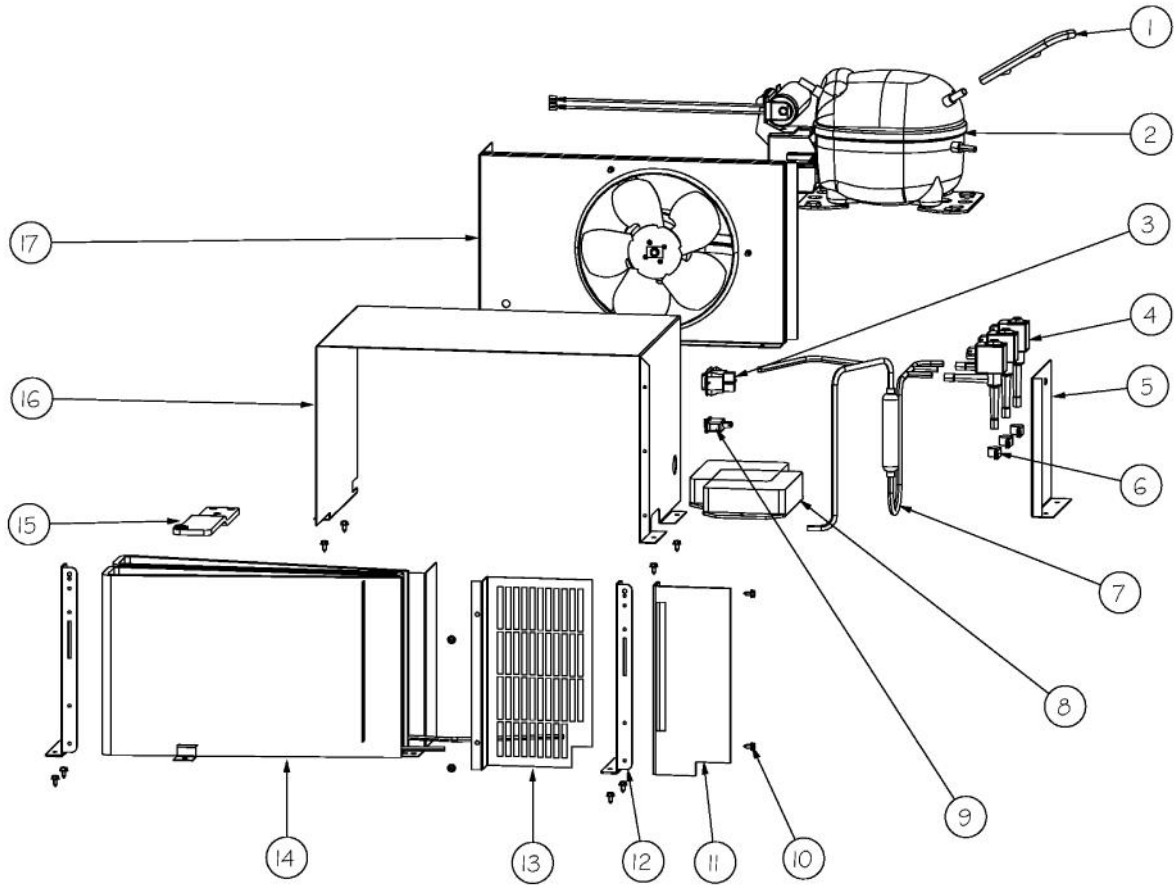

Ref #	Part Number	Qty.	Description
1	PA950079	1	T MANIFOLD
2	PM910519	1	COMPRESSOR WC
3	12074801	1	SWITCH, POWER
4	PJ970001	1	FLUID CONTROL VALVE
5	K2097560	1	MOUNTING BRACKET FLUID CONTROL
6	M0102303	1	CLAMP-TUBE VM0102303
7	PB920159	1	DRYER
8	PE970388	1	WINE COOLER CONTROL
9	PE950124	1	SWITCH - ROCKER
10	M0211016	12	SCREW-SM
11	L20911886	1	GUARD MC- WC RIGHT
12	K20912569	2	BRACKET GRILLE SUPPORT
13	L20911883	1	GUARD MC- WC
14	G5096495	1	GASKET, REF DOOR
15	PC920131	1	HINGE PLATE - LH UPPER
16	K2098054	1	COVER - CONDENSOR COIL
17	G5096494	1	COND. FAN ASSY

Ref #	Part Number	Qty.	Description
1	PK920032	1	SIDE TRIM - WC DES LH
2	PC920189	1	STRIKE PLATE
3	C2098044	1	STAND OFF, BASE GRILLE - RH
4	C2098048	1	BASE GRILLE - WC BOT LH
5	M0210443	2	SCREW-E SM
6	C2098047	1	BASE GRILLE - WC TOP LH
7	40370P01	2	NYLON FLAT WASHER V40370P01
8	C2098045	1	LIGHT SWITCH BRACKET - REF. DOOR
9	PE950118	1	SPDT SWITCH
10	PK920028	1	SIDE TRIM - LH
11	C2098096	1	STAND OFF, BASE GRILLE - LH