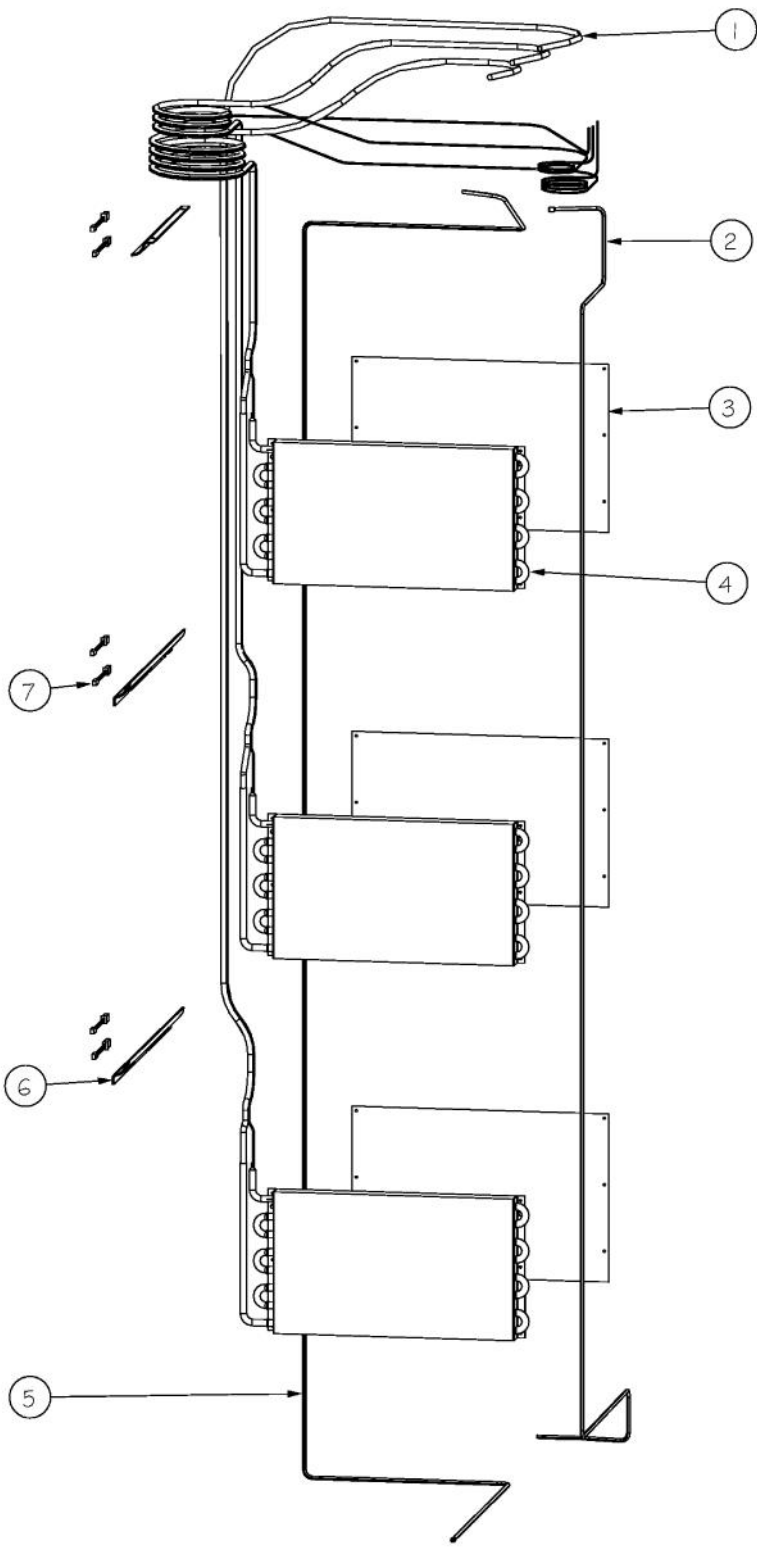

----- Manual continues below -----

Ref #	Part Number	Qty.	Description
1	PE940169	1	CONTROL PANEL ASSY
2	G5098397	2	WINE RACK ASSY COMP - ADJ
3	PK900030	14	WINE RACK SLIDE - CABINET R
4	PD940103	14	SPACER - WINE RACK
5	PE940181	2	MULLION SHELF
6	G3298396	5	WINE RACK ASM BOT
7	PK900029	15	WINE RACK SLIDE - CABINET L
8	G3298395	8	WINE RACK ASM TOP / MID
9	PE950116	1	LIGHT ASSY - AURA

Ref #	Part Number	Qty.	Description
1	PA950079	1	T MANIFOLD
2	PM910519	1	COMPRESSOR WC
3	12074801	1	SWITCH, POWER
4	PJ970001	1	FLUID CONTROL VALVE
5	K2097560	1	MOUNTING BRACKET FLUID CONTROL
6	M0102303	1	CLAMP-TUBE VM0102303
7	PB920159	1	DRYER
8	PE970388	1	WINE COOLER CONTROL
9	PE950124	1	SWITCH - ROCKER
10	M0211016	12	SCREW-SM
11	L20911886	1	GUARD MC- WC RIGHT
12	K20912569	2	BRACKET GRILLE SUPPORT
13	L20911883	1	GUARD MC- WC
14	G5096495	1	GASKET, REF DOOR
15	PC920131	1	HINGE PLATE - LH UPPER
16	K2098054	1	COVER - CONDENSOR COIL
17	G5096494	1	COND. FAN ASSY

Ref #	Part Number	Qty.	Description
1	PK920032	1	SIDE TRIM - WC DES LH
2	PC920189	1	STRIKE PLATE
3	C2098044	1	STAND OFF, BASE GRILLE - RH
4	C2098048	1	BASE GRILLE - WC BOT LH
5	M0210443	2	SCREW-E SM
6	C2098047	1	BASE GRILLE - WC TOP LH
7	40370P01	2	NYLON FLAT WASHER V40370P01
8	C2098045	1	LIGHT SWITCH BRACKET - REF. DOOR
9	PE950118	1	SPDT SWITCH
10	PK920028	1	SIDE TRIM - LH
11	C2098096	1	STAND OFF, BASE GRILLE - LH

Ref #	Part Number	Qty.	Description
1	PB920158	1	HEAT EXCHANGE TUBING - TOP
2	F2098012	1	PC LOOP
3	PK930088	3	DRAIN SHIELD - EVAP
4	PJ960001	3	EVAPORATOR ASSY
5	F2098043	1	DISCHARGE TUBING
6	PK930124	2	WIRE, CHANNEL
7	PJ930025	6	WC - THERMISTER
8	PK930089	1	EXTRUSION - WIRE CHANNEL