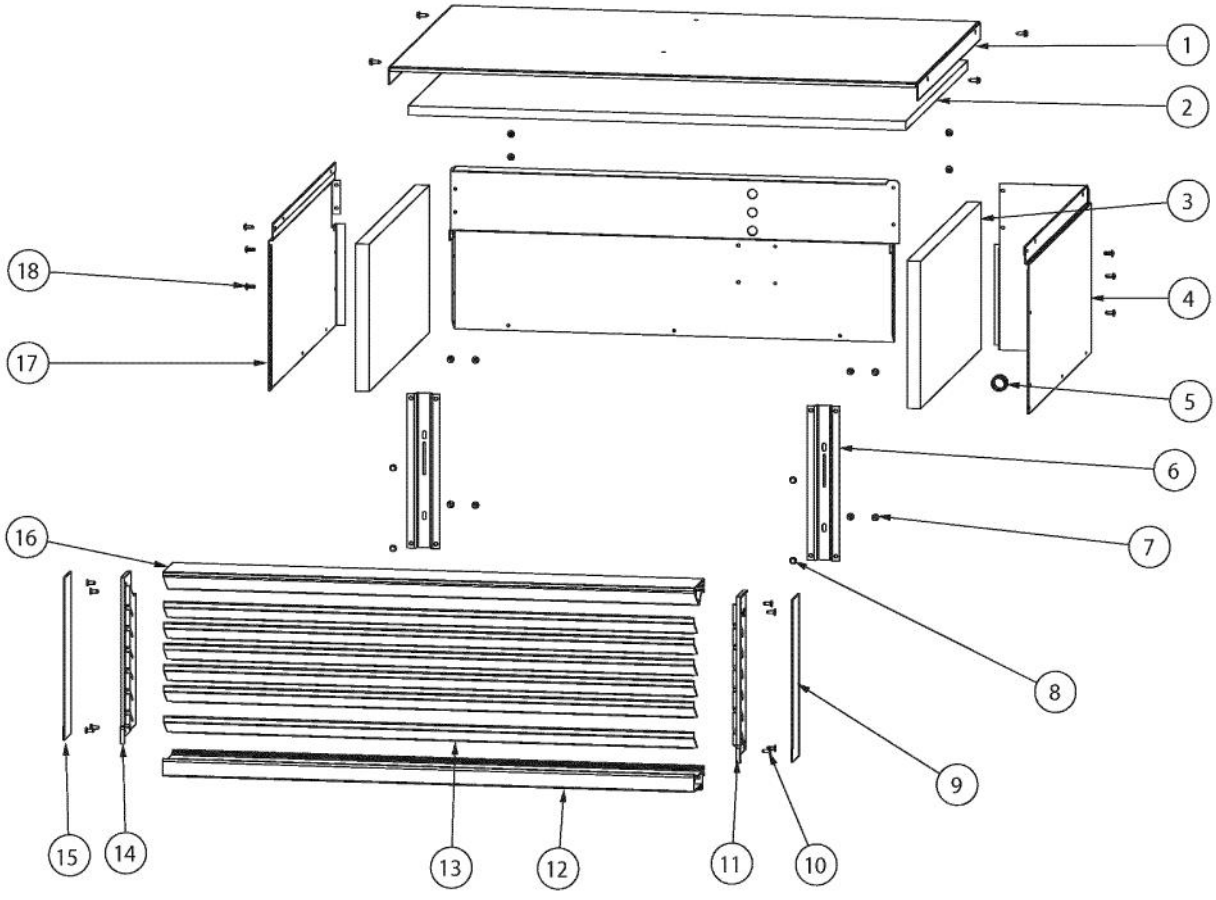

----- Manual continues below -----

Ref #	Part Number	Qty.	Description
1	PE940169	1	CONTROL PANEL ASSY
2	G5098397	2	WINE RACK ASSY COMP - ADJ
3	PK900030	14	WINE RACK SLIDE - CABINET R
4	PD940103	14	SPACER - WINE RACK
5	PE940181	2	MULLION SHELF
6	G3298396	5	WINE RACK ASM BOT
7	PK900029	15	WINE RACK SLIDE - CABINET L
8	G3298395	8	WINE RACK ASM TOP / MID
9	PE950116	1	LIGHT ASSY - AURA

Ref #	Part Number	Qty.	Description
1	PA950079	1	T MANIFOLD
2	PM910519	1	COMPRESSOR WC
3	12074801	1	SWITCH, POWER
4	PJ970001	1	FLUID CONTROL VALVE
5	K2097560	1	MOUNTING BRACKET FLUID CONTROL
6	M0102303	1	CLAMP-TUBE VM0102303
7	PB920159	1	DRYER
8	PE970388	1	WINE COOLER CONTROL
9	PE950124	1	SWITCH - ROCKER
10	M0211016	12	SCREW-SM
11	L20911886	1	GUARD MC- WC RIGHT
12	K20912569	2	BRACKET GRILLE SUPPORT
13	L20911883	1	GUARD MC- WC
14	G5096495	1	GASKET, REF DOOR
15	PC920131	1	HINGE PLATE - LH UPPER
16	K2098054	1	COVER - CONDENSOR COIL
17	G5096494	1	COND. FAN ASSY

Ref #	Part Number	Qty.	Description
1	PK920032	1	SIDE TRIM - WC DES LH
2	PC920189	1	STRIKE PLATE
3	C2098044	1	STAND OFF, BASE GRILLE - RH
4	C2098048	1	BASE GRILLE - WC BOT LH
5	M0210443	2	SCREW-E SM
6	C2098047	1	BASE GRILLE - WC TOP LH
7	40370P01	2	NYLON FLAT WASHER V40370P01
8	C2098045	1	LIGHT SWITCH BRACKET - REF. DOOR
9	PE950118	1	SPDT SWITCH
10	PK920028	1	SIDE TRIM - LH
11	C2098096	1	STAND OFF, BASE GRILLE - LH