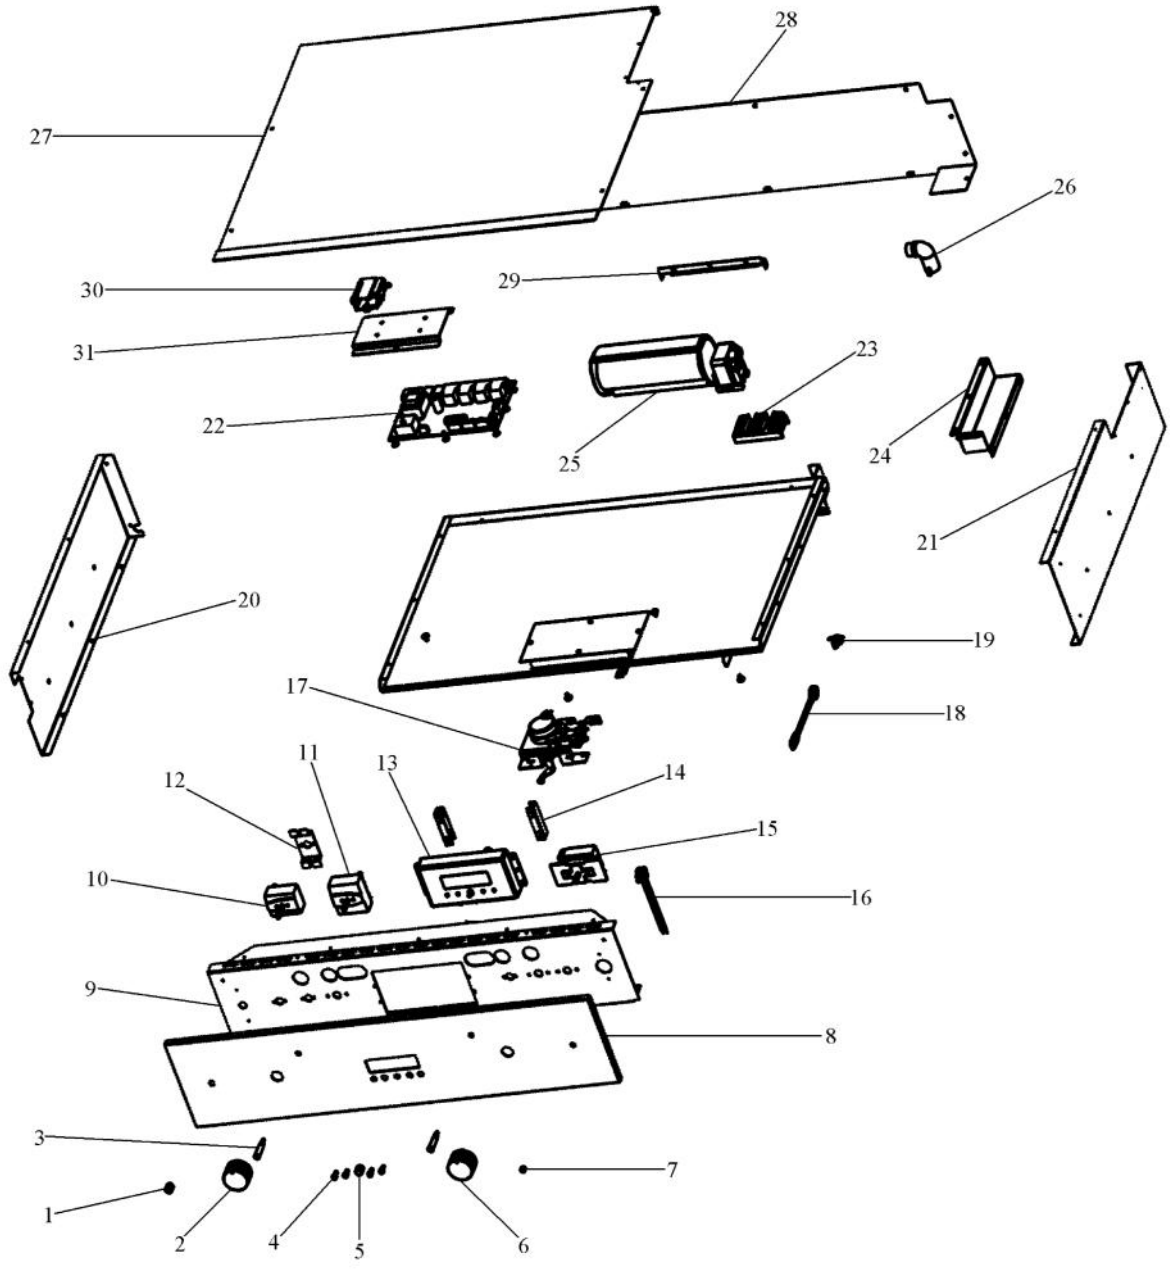

----- Manual continues below -----

Ref #	Part Number	Qty.	Description
1	PA010110		DESIGNER OVEN SELECTOR KNOB REPL PA010092
	PA010110PVD		DESIGNER OVEN SELECTOR KNOB-BRASS
2	PA010091		SELECTOR KNOB - BK
	PA010095		DESIGNER SELECTOR KNOB - GRAY
	PA010091PVD		DESIGNER SELECTOR KNOB - BR
	PA010095PVD		DESIGNER SELECTOR KNOB-BR/GRAY
3	PE050073		DESIGNER INDICATOR LT
4	PB010269		CLOCK BUTTON
5	PB010222		DESIGNER BIT GENERATOR KNOB
	PB010222PVD		DESIGNER BIT GENERATOR KNOB-BRASS
6	PB010196		DESIGNER THERMOSTAT KNOB
	PB010204		DESIGNER THERMOSTAT KNOB - GRAY
	PB010196PVD		DESIGNER THERMOSTAT KNOB W/BRASS
	PB010204PVD		DESIGNER THERMOSTAT KNOB -BR/GRAY
7	PA010093		DESIGNER OVEN LT SWITCH KNOB
	PA010093PVD		DESIGNER OVEN LT SWITCH KNOB-BRASS
8	B92010127		CONTROL PANEL 27 SGL
	C92010127BK		CTRL PANEL 27 SGL XBKX SLK. SC.
	C92010127WH		CTRL PANEL 27 SGL XWHX SLK. SC.
9	H91010133		CONTROL MOUNTING PANEL ASSY 27
10	PJ030011		SWITCH (2-POSITION) VESO105
11	PJ030001		SELECTOR SWITCH (8-POSITION) VDSC
12	A2006100		THREE POSITION SELECTOR BRKT
13	PE050130		CLOCK
14	A20010135		CLOCK MOUNTING BRACKET
15	PJ030037		SUB TO PS500033 - SELF CLEAN THERMOSTAT
16	PE050076		DESIGNER OVEN LIGHT SWITCH
17	PE050112		DOOR LATCH
18	PE050059		HI-LIMIT SWITCH
19	PJ030006		SWITCH (COOLING FAN)
20	A2007699		CABINET SIDE LH
21	A2007698		CABINET SIDE RH
22	PE070472		ELECTRONIC CONTROL BOARD
23	PE070147		TERMINAL BLOCK
24	A2002966		TOP CHANNEL (VESO105)
25	PE050087		BLOWER ASSEMBLY - DESIGNER SERIES
26	PB040070		CONDUIT FITTING (90 DEG)
27	A2007957		27`` CABINET TOP
28	A2007907		30`` SGL. REAR TOP COVER
29	A2006048		FAN MOUNTING BRACKET
30	PJ030002		AUTO RESET (SELF-CLEAN) VDSC
31	A2009884		AUTO RESET BRACKET