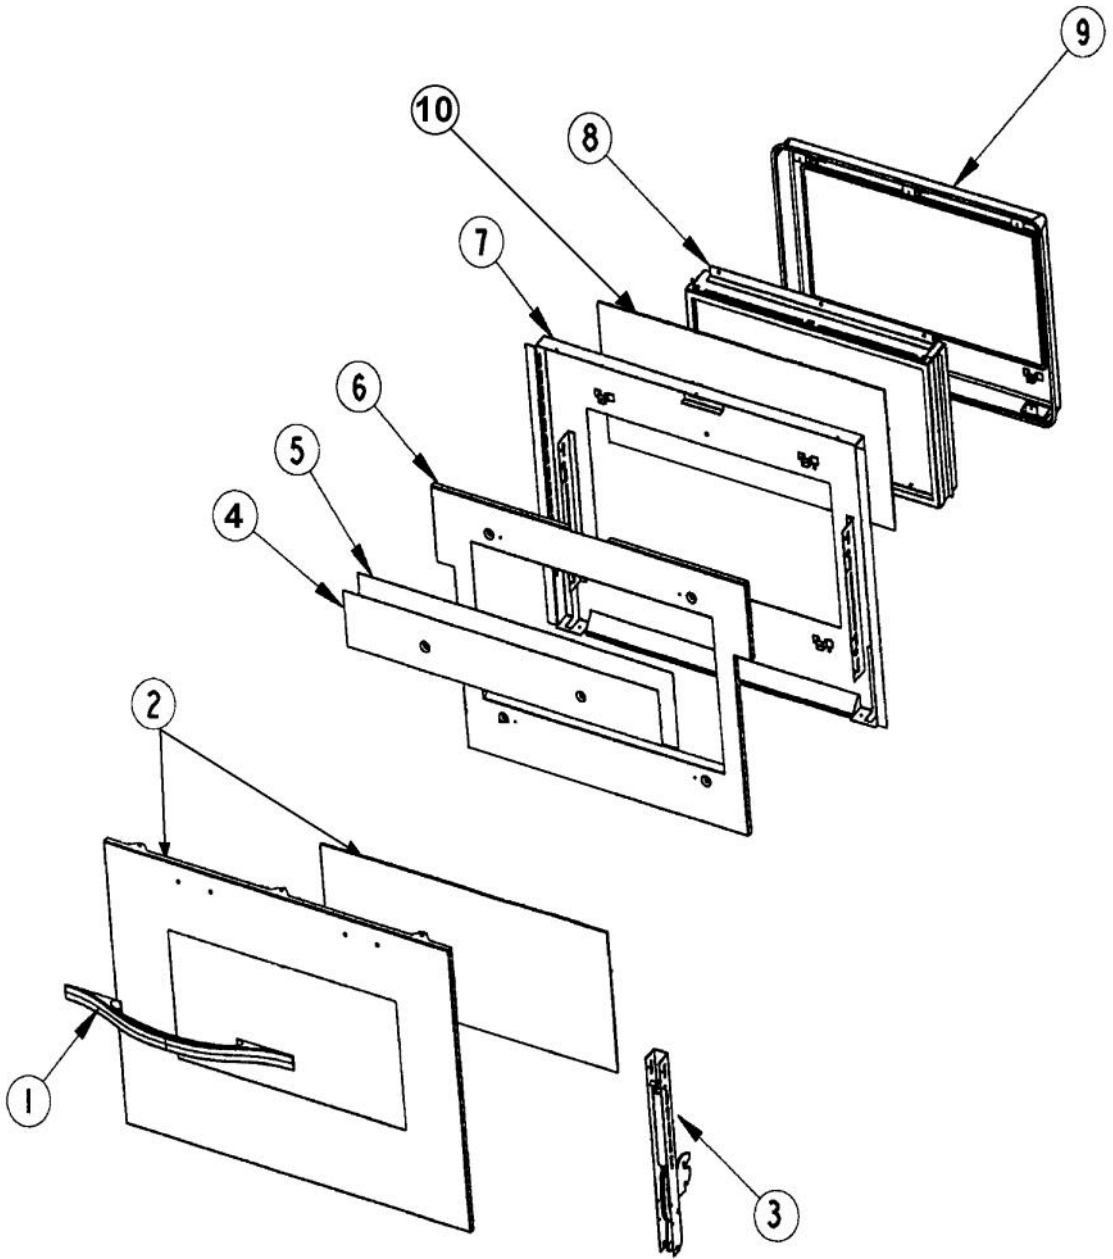

Ref #	Part Number	Qty.	Description
1	A2007905		27`` TOP REAR COVER
2	PB020071		CONDUIT - FLEXIBLE (48)
3	A2007877		27 UPPER OUTER BACK
4	A1004305		BACK INSULATION RETAINER(27OVEN)
5	A2006189		SINGLE OVEN FLUE COVER
6	A1006190		SINGLE OVEN COVER PLATE
7	A2006188		SINGLE OVEN FLUE
8	A2006182		AIR SCOOP
9	A2006324		VENT SIDE LH
10	A2006323		VENT SIDE RH
11	PB020117		DESIGNER OVEN VENT
12	A2006326		LOWER AIR VENT SINGLE