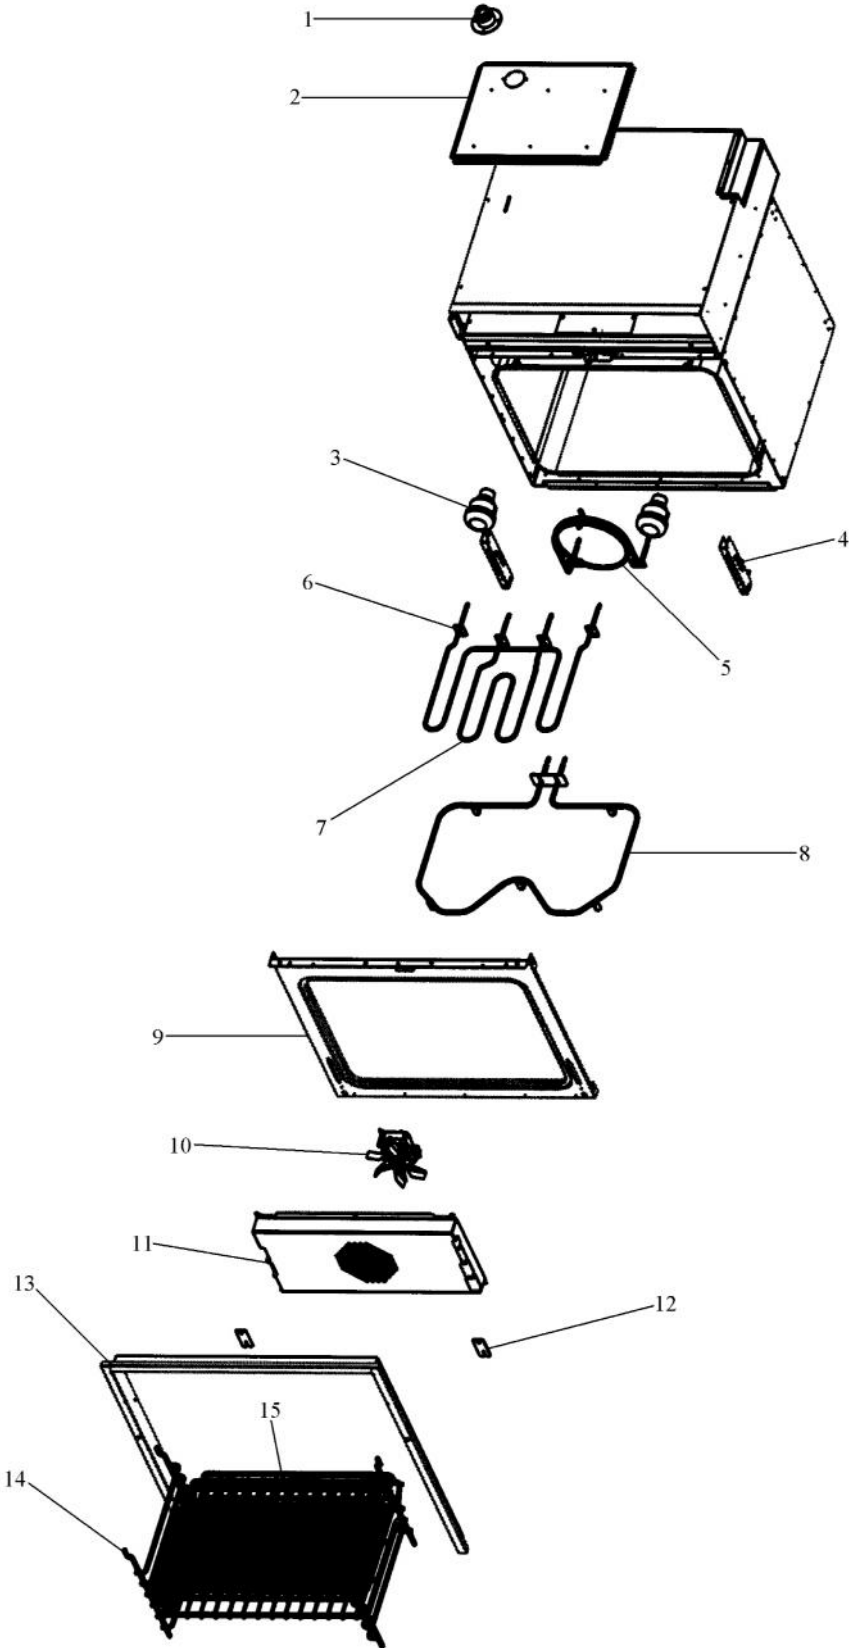

----- Manual continues below -----

Ref #	Part Number	Qty.	Description
1	PA010110		DESIGNER OVEN SELECTOR KNOB REPL PA010092
	PA010110PVD		DESIGNER OVEN SELECTOR KNOB-BRASS
2	PA010091		SELECTOR KNOB - BK
	PA010095		DESIGNER SELECTOR KNOB - GRAY
	PA010091PVD		DESIGNER SELECTOR KNOB - BR
	PA010095PVD		DESIGNER SELECTOR KNOB-BR/GRAY
3	PE050073		DESIGNER INDICATOR LT
4	PB010269		CLOCK BUTTON
5	PB010222		DESIGNER BIT GENERATOR KNOB
	PB010222PVD		DESIGNER BIT GENERATOR KNOB-BRASS
6	PB010196		DESIGNER THERMOSTAT KNOB
	PB010204		DESIGNER THERMOSTAT KNOB - GRAY
	PB010196PVD		DESIGNER THERMOSTAT KNOB W/BRASS
	PB010204PVD		DESIGNER THERMOSTAT KNOB -BR/GRAY
7	PA010093		DESIGNER OVEN LT SWITCH KNOB
	PA010093PVD		DESIGNER OVEN LT SWITCH KNOB-BRASS
8	B92010127		CONTROL PANEL 27 SGL
	C92010127BK		CTRL PANEL 27 SGL XBKX SLK. SC.
	C92010127WH		CTRL PANEL 27 SGL XWHX SLK. SC.
9	H91010133		CONTROL MOUNTING PANEL ASSY 27
10	PJ030011		SWITCH (2-POSITION) VESO105
11	PJ030001		SELECTOR SWITCH (8-POSITION) VDSC
12	A2006100		THREE POSITION SELECTOR BRKT
13	PE050130		CLOCK
14	A20010135		CLOCK MOUNTING BRACKET
15	PJ030037		SUB TO PS500033 - SELF CLEAN THERMOSTAT
16	PE050076		DESIGNER OVEN LIGHT SWITCH
17	PE050112		DOOR LATCH
18	PE050059		HI-LIMIT SWITCH
19	PJ030006		SWITCH (COOLING FAN)
20	A2007699		CABINET SIDE LH
21	A2007698		CABINET SIDE RH
22	PE070472		ELECTRONIC CONTROL BOARD
23	PE070147		TERMINAL BLOCK
24	A2002966		TOP CHANNEL (VESO105)
25	PE050087		BLOWER ASSEMBLY - DESIGNER SERIES
26	PB040070		CONDUIT FITTING (90 DEG)
27	A2007957		27`` CABINET TOP
28	A2007907		30`` SGL. REAR TOP COVER
29	A2006048		FAN MOUNTING BRACKET
30	PJ030002		AUTO RESET (SELF-CLEAN) VDSC
31	A2009884		AUTO RESET BRACKET