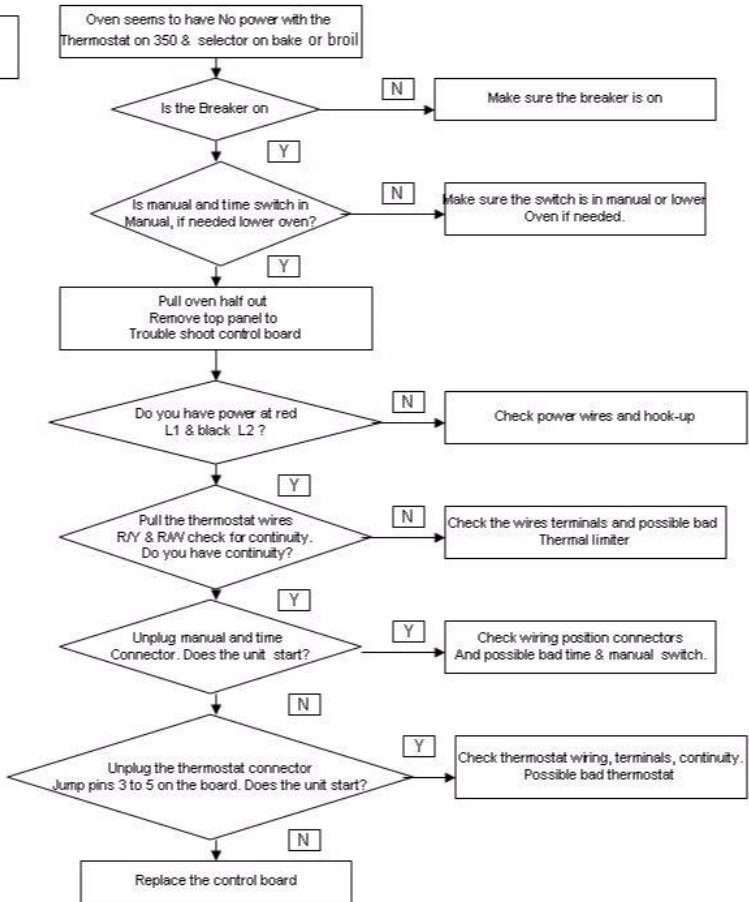

Servicing new control boards.
PE070472

Oven will not
Come on.