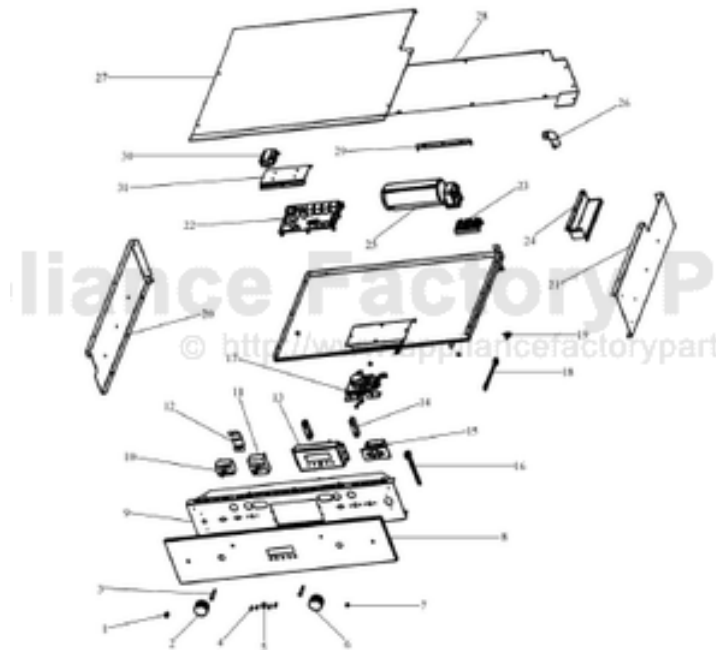

[Find Your VIKING Oven Parts - Select From 98 Models](#)

----- Manual continues below -----