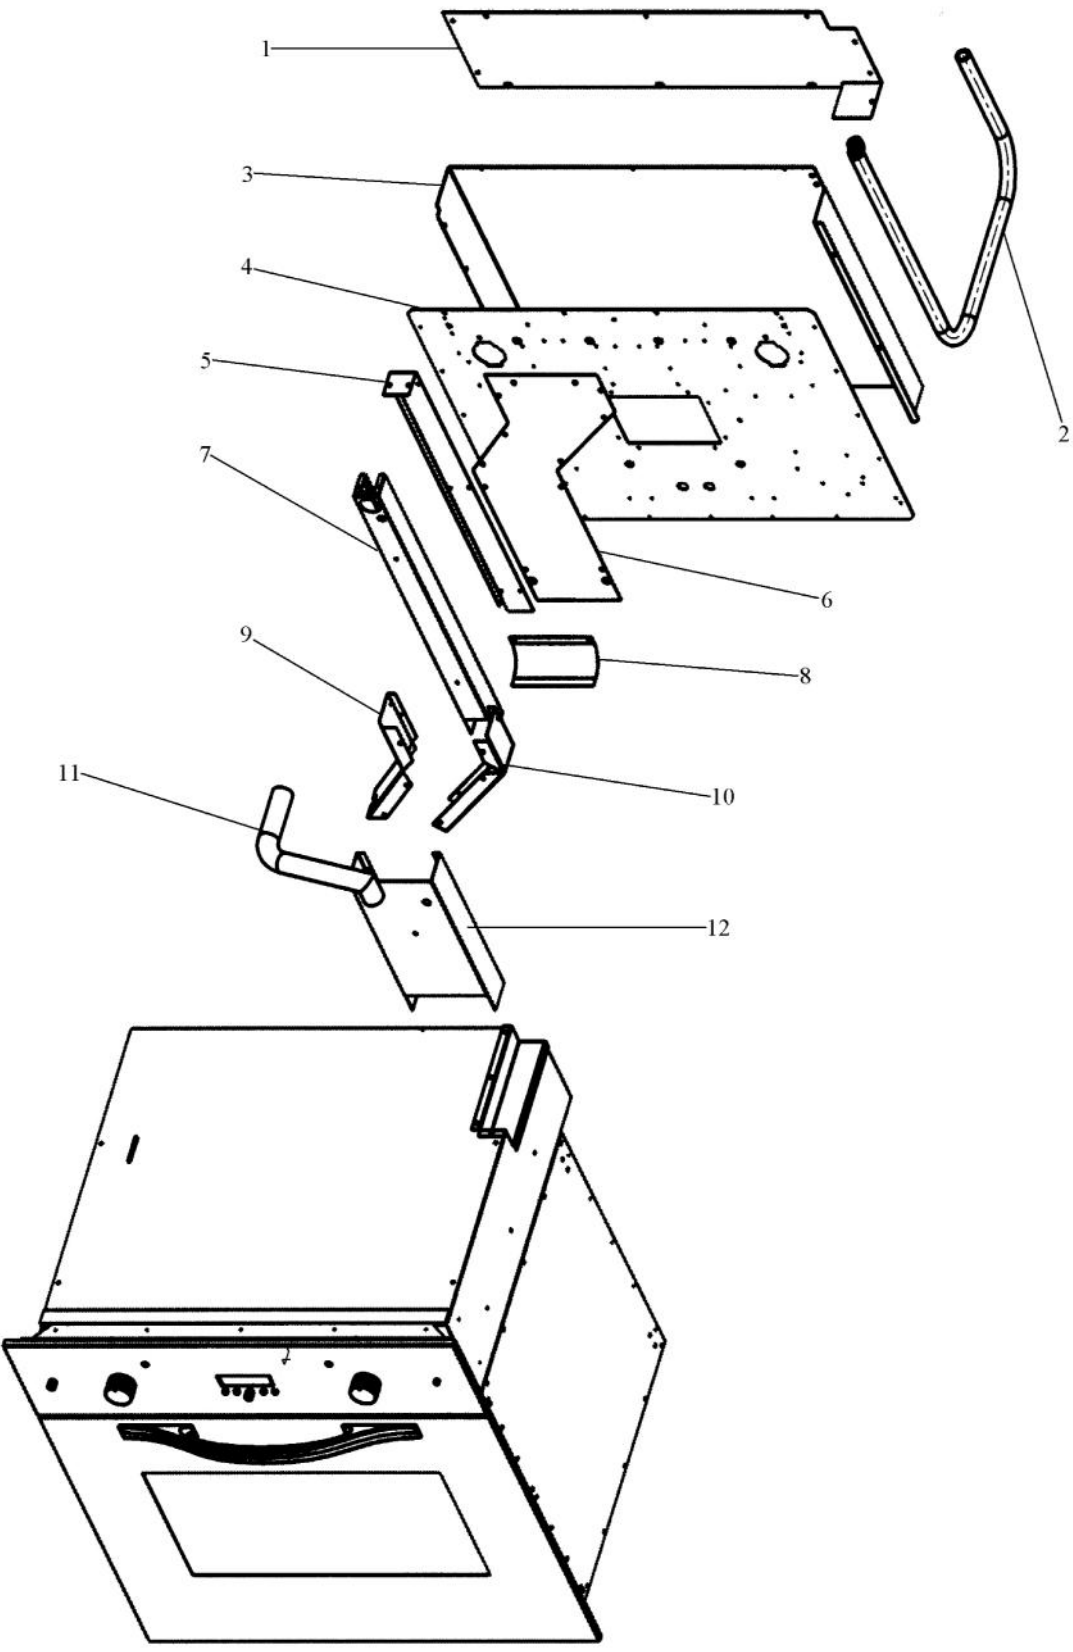

Ref #	Part Number	Qty.	Description
1	A2007905		27`` TOP REAR COVER
2	PB020071		CONDUIT - FLEXIBLE (48)
3	A2007877		27 UPPER OUTER BACK
4	A1004305		BACK INSULATION RETAINER(27OVEN)
5	A2006189		SINGLE OVEN FLUE COVER
6	A1006190		SINGLE OVEN COVER PLATE
7	A2006188		SINGLE OVEN FLUE
8	A2006182		AIR SCOOP
9	A2006324		VENT SIDE LH
10	A2006323		VENT SIDE RH
11	PB020117		DESIGNER OVEN VENT
12	A2006326		LOWER AIR VENT SINGLE