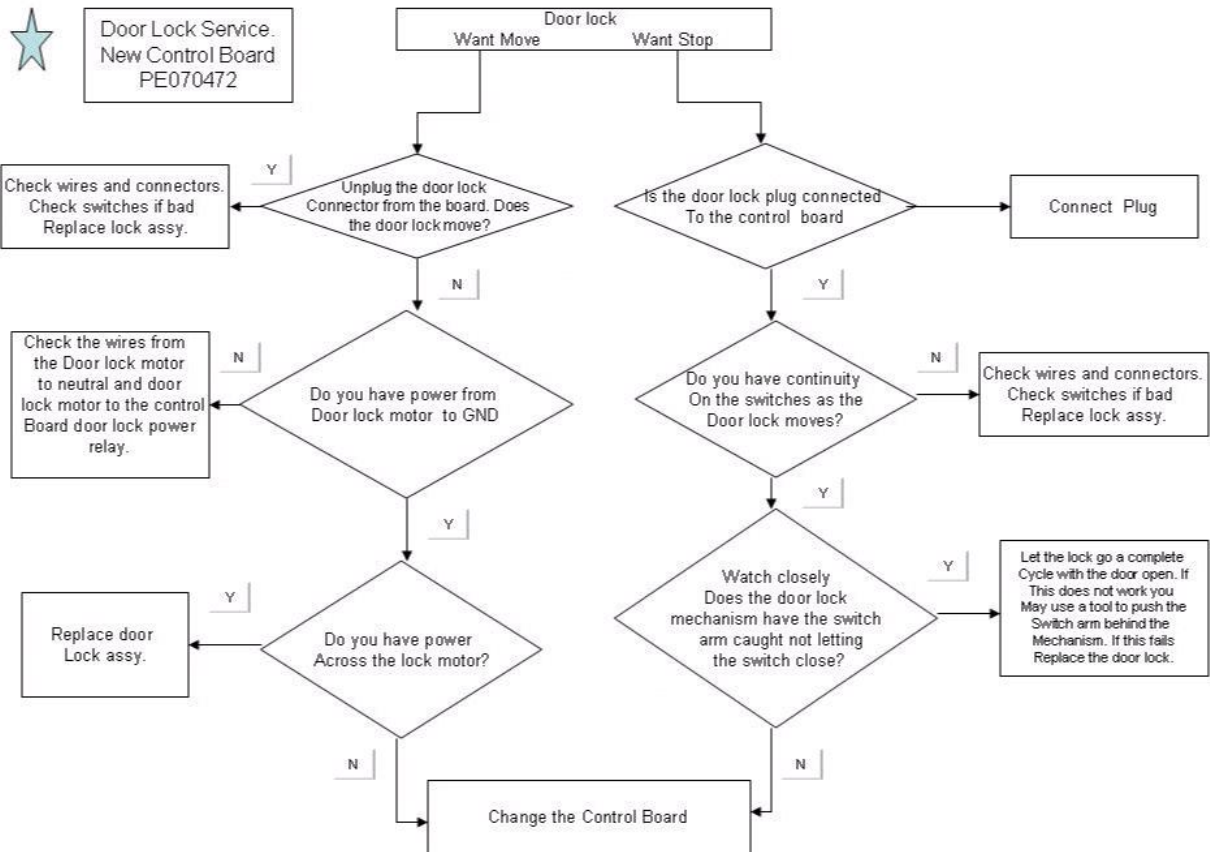

Ref #	Part Number	Qty.	Description
-------	-------------	------	-------------

Servicing new control boards.
PE070472

Oven will not
Come on.

Ref #	Part Number	Qty.	Description
-------	-------------	------	-------------