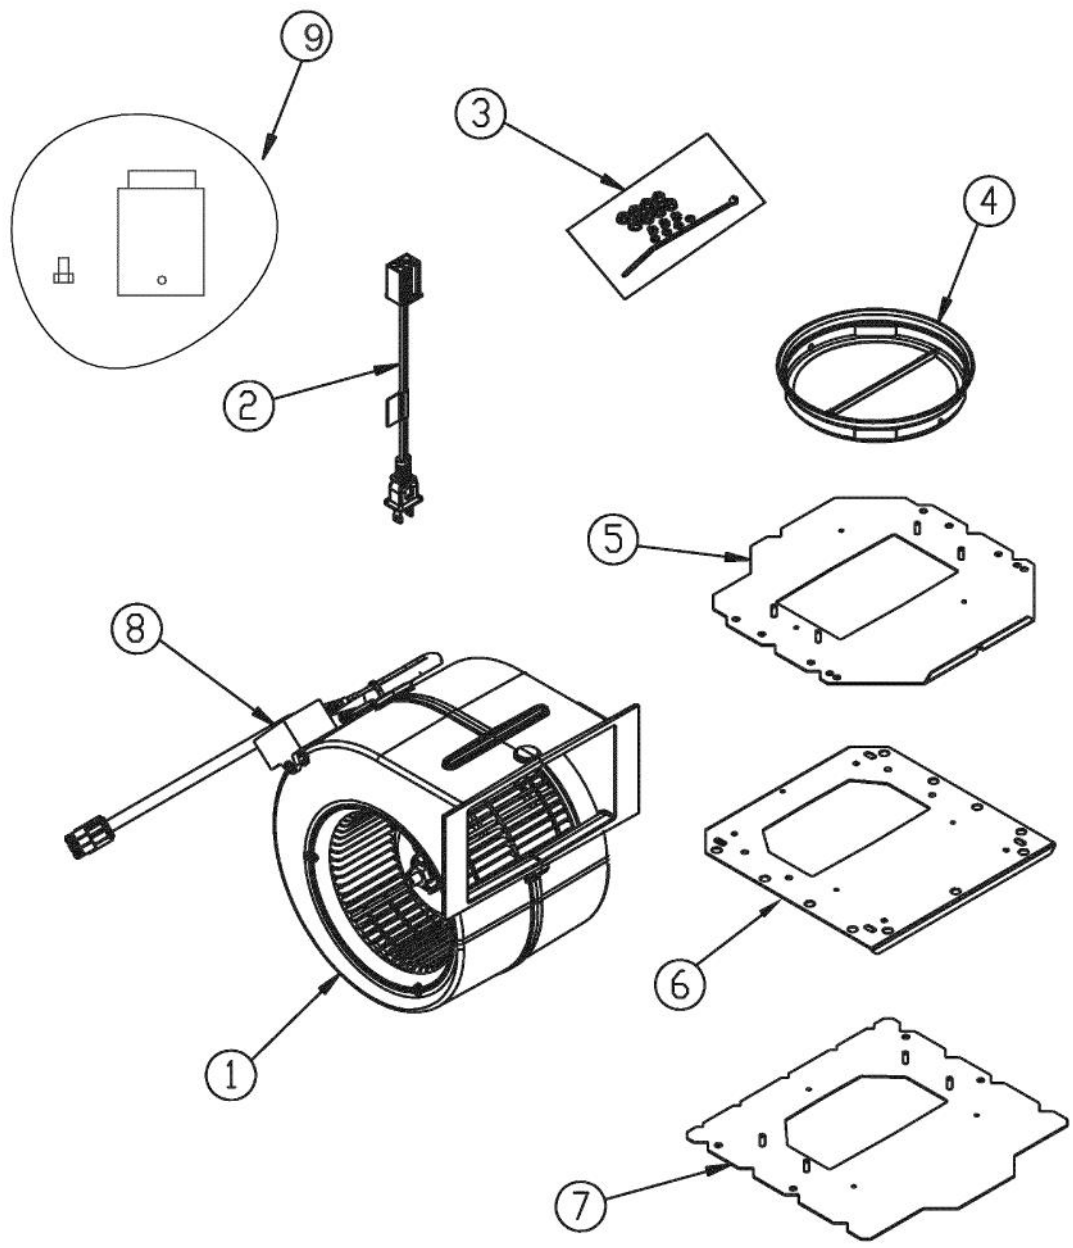

----- Manual continues below -----

Ref #	Part Number	Qty.	Description
1	022975-000	1	SRV VIKING BLOWER ASSY.
2	022978-000	1	SRV HARNESS VINV300
3	022980-000	1	SRV HARDWARE BAG VINV300/600
4	PV300104	1	7 DAMPER 97015491 REPLACES PV300098
5	020972-000	1	BLOWER MOUNTING PLATE DCW/DCI
6	020970-000	1	BLOWER MOUNTING PLATE VINV300
7	020971-000	1	BLOWER MOUNTING PLATE VCWH
8	022979-000	1	SRV CAPACITOR F/VINV
9	PV300156	1	ELECTRICAL BOX COVER