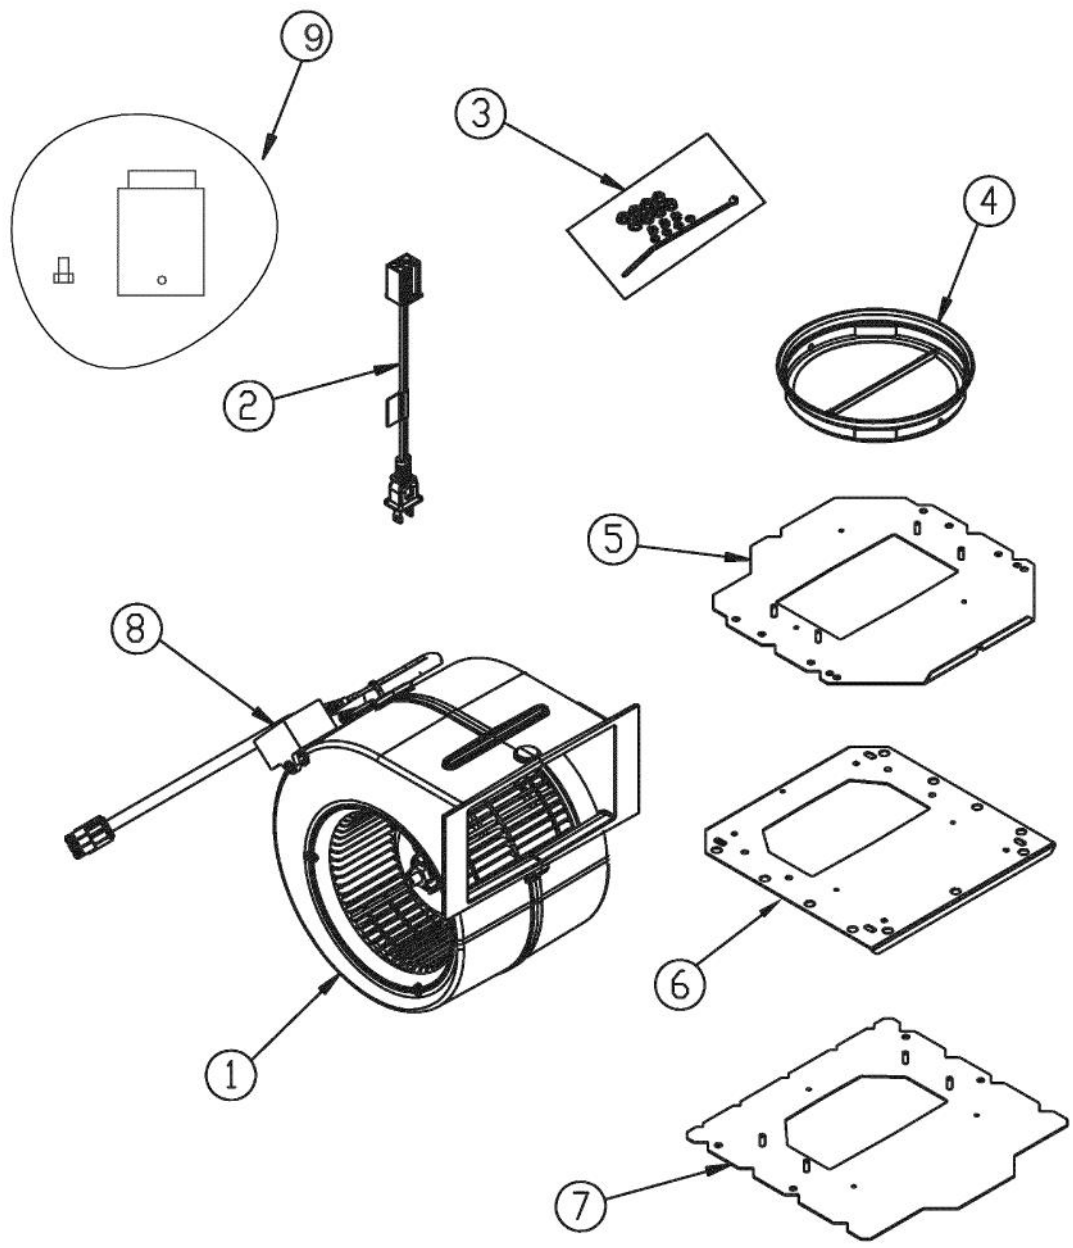

----- Manual continues below -----

Ref #	Part Number	Qty.	Description
1	022975-000	1	SRV VIKING BLOWER ASSY.
2	022977-000	1	SRV HARNESS VINV600
3	022980-000	1	SRV HARDWARE BAG VINV300/600
4	PV300104	1	7 DAMPER 97015491 REPLACES PV300098
5	020972-000	1	BLOWER MOUNTING PLATE DCW/DCI
6	020970-000	1	BLOWER MOUNTING PLATE VINV300
7	020971-000	1	BLOWER MOUNTING PLATE VCWH
8	022979-000	1	SRV CAPACITOR F/VINV
9	PV300156	1	ELECTRICAL BOX COVER