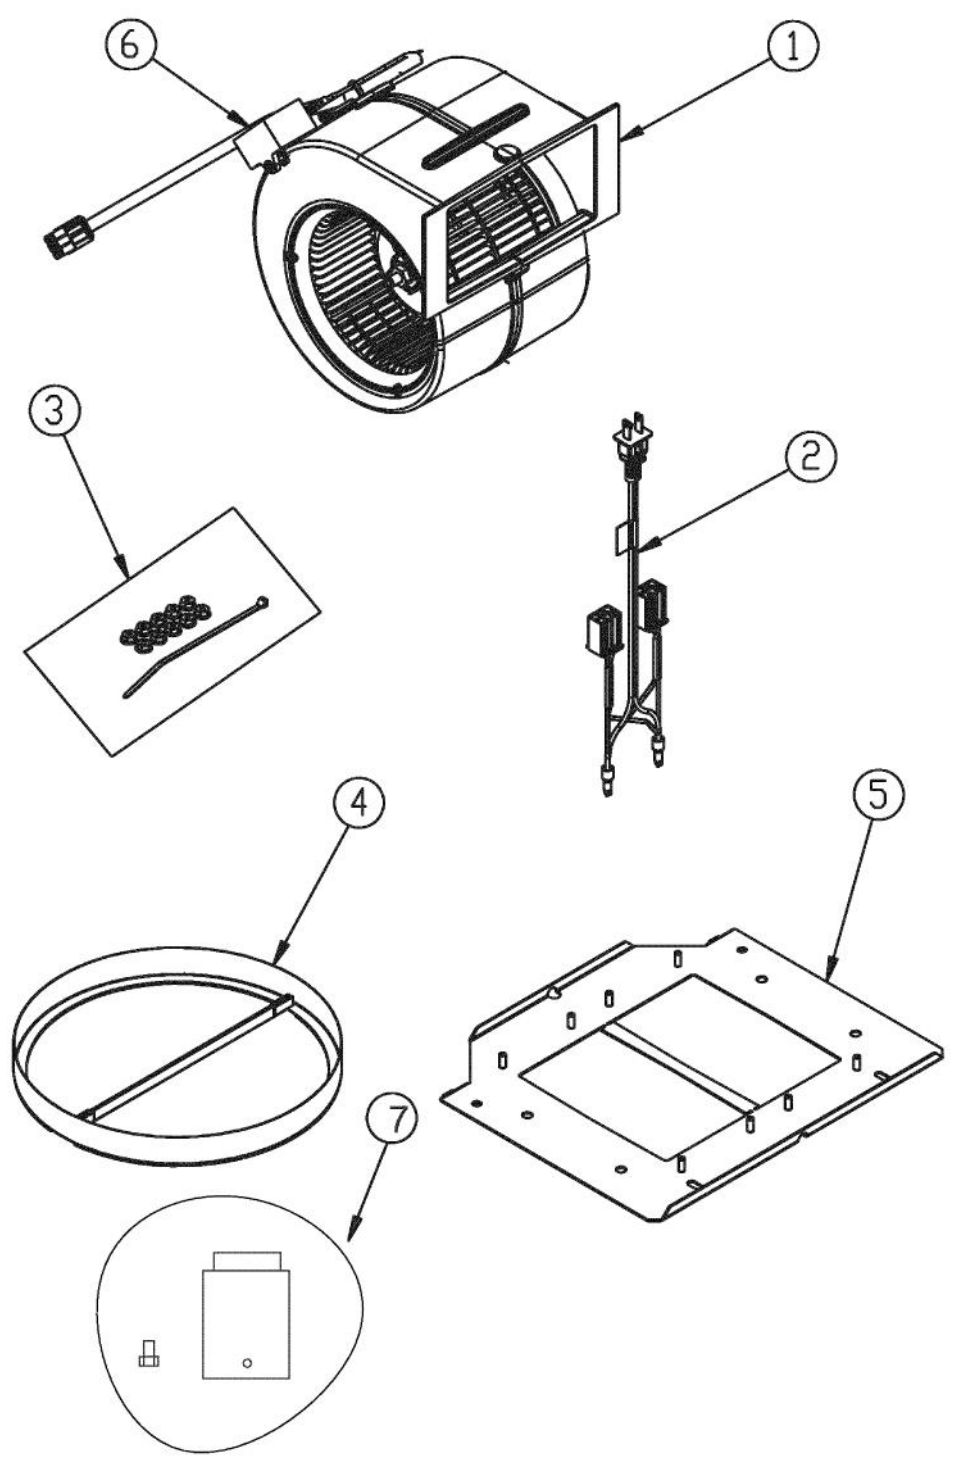

# VIKING VINV1200 Owner's Manual

[Shop genuine replacement parts for VIKING VINV1200](#)

[Find Your VIKING Other Parts - Select From 40 Models](#)

----- Manual continues below -----

Ref #	Part Number	Qty.	Description
1	022975-000	1	SRV VIKING BLOWER ASSY.
2	022976-000	1	SRV WIRE HARNESS VINV1200
3	022981-000	1	SRV HARDWARE BAG VINV1200
4	PV300006	1	DAMPER 421
5	023542-000	1	VINV1200 PLATE
6	022979-000	1	SRV CAPACITOR F/VINV
7	PV300156	1	ELECTRICAL BOX COVER