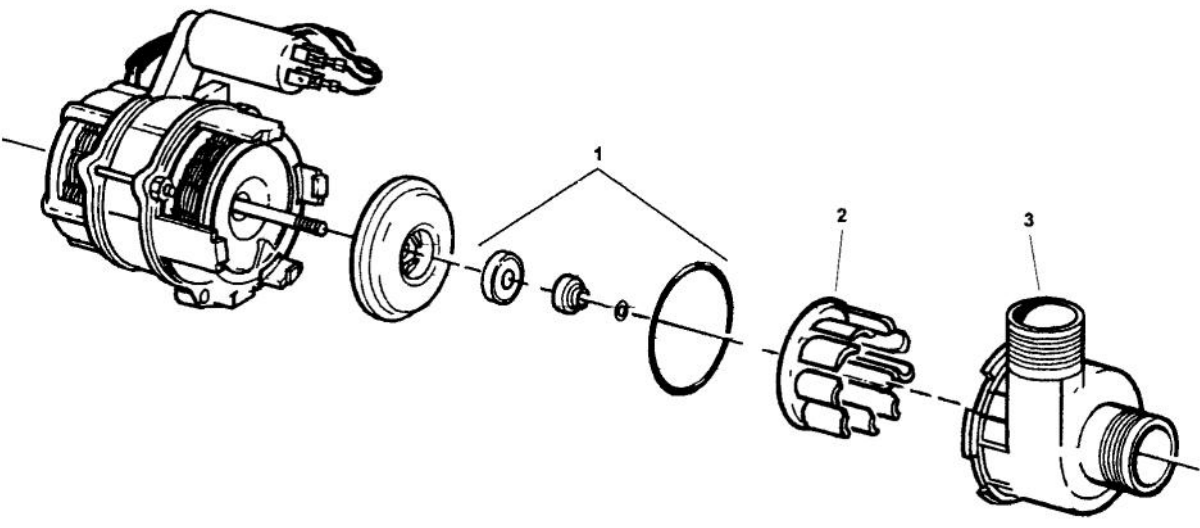

Ref #	Part Number	Qty.	Description
1	PD100042		SEAL SET 8801087
2	PD140013		PUMP IMPELLER 8071258
3	PD120026		HOUSING PUMP 8058452