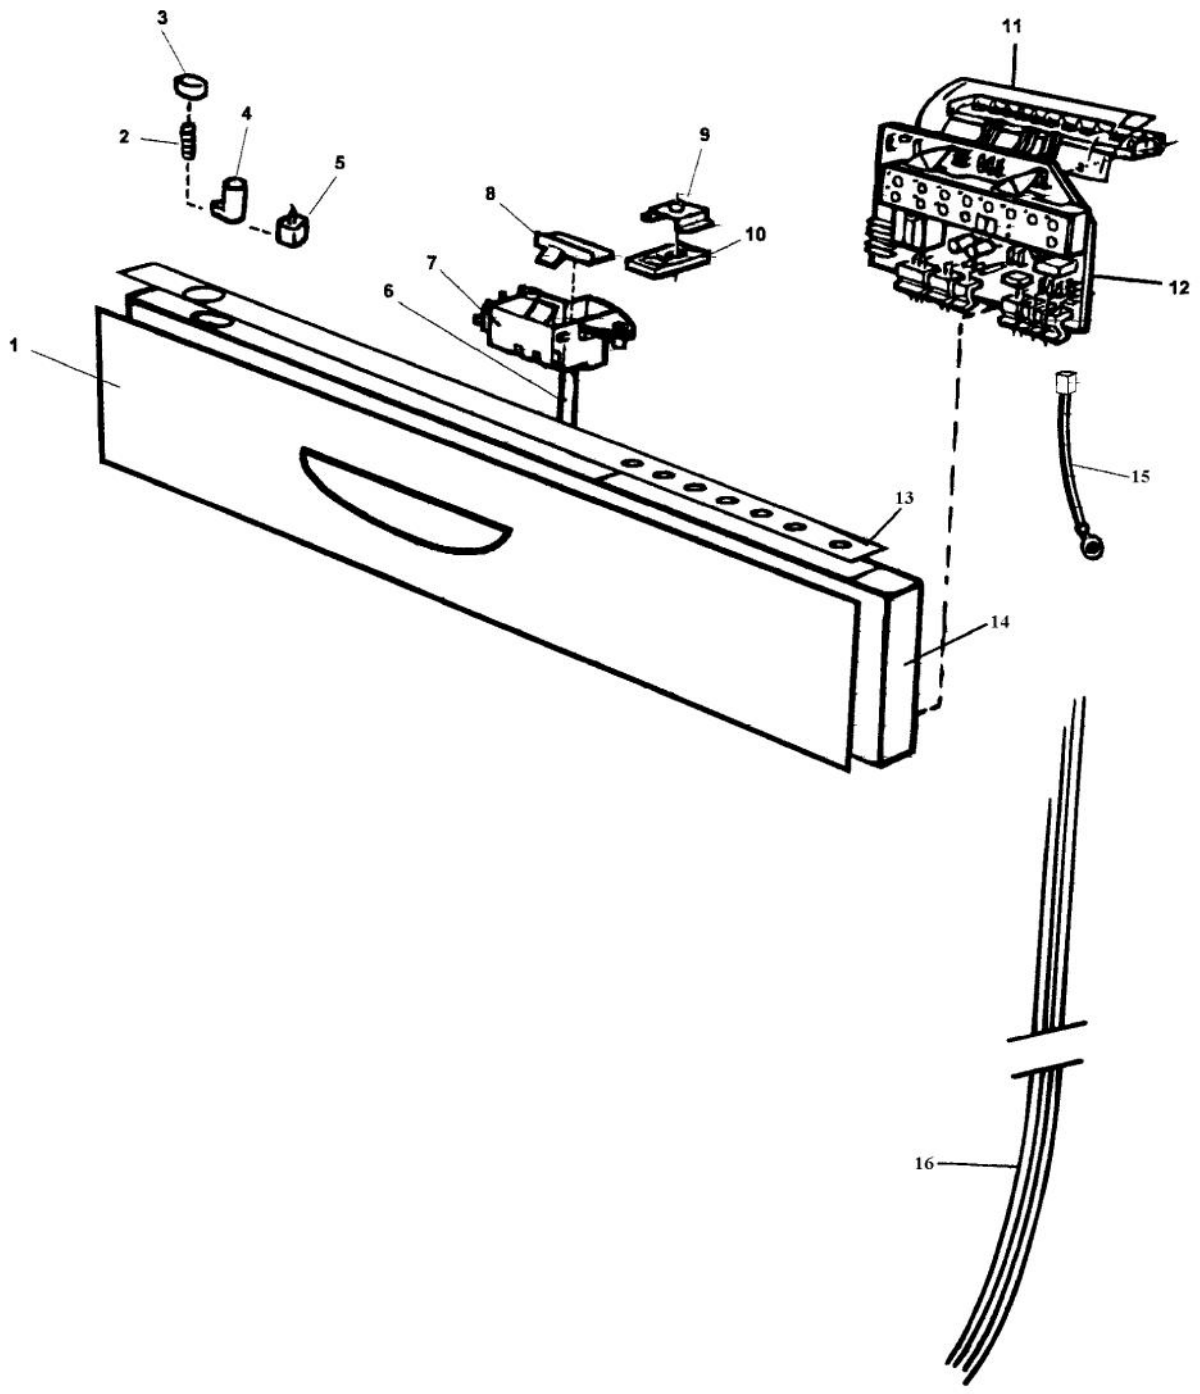

Ref #	Part Number	Qty.	Description
1	PD330048		DECORATIVE INSERT 8073766-81
2	PD300102		SPRING (8070650)
3	PD310042		PUSH BUTTON (8070644)
4	PD120041		MAIN SWITCH CASING (8070643)
5	PD140025		MAIN SWITCH (8057547)
6	PD110025		HOSE (8071077)
7	PD120042		LOCK CASING (8070647)
8	PD120043		MASKING DETAIL INT GRY 8070645-77
9	PD100066		LOCK WASHER (8070654)
10	PD110026		LOCK CATCH (8070649)
NI	PD100003		SCREW (8901104)
11	PD120044		PROTECTIVE FILM (8071049)
12	PD310043		CONTROL UNIT
NI	PD310044		CONTACT COVER (8060076)
NI	PD100067		SCREW 8902053
NI	PD100029		SCREW (8902087)
NI	PD100029		SCREW (8902087)
13	PD330049		DECOR INSERT FI 8073723-81
14	PD330050		PANEL METALLIC GREY 8070640-81
NI	PD100018		SCREW (8902085)
15	PD160009		THERMISTOR (8059767)
16	PD160010		CABLE HARNESS ASSY (8073761)