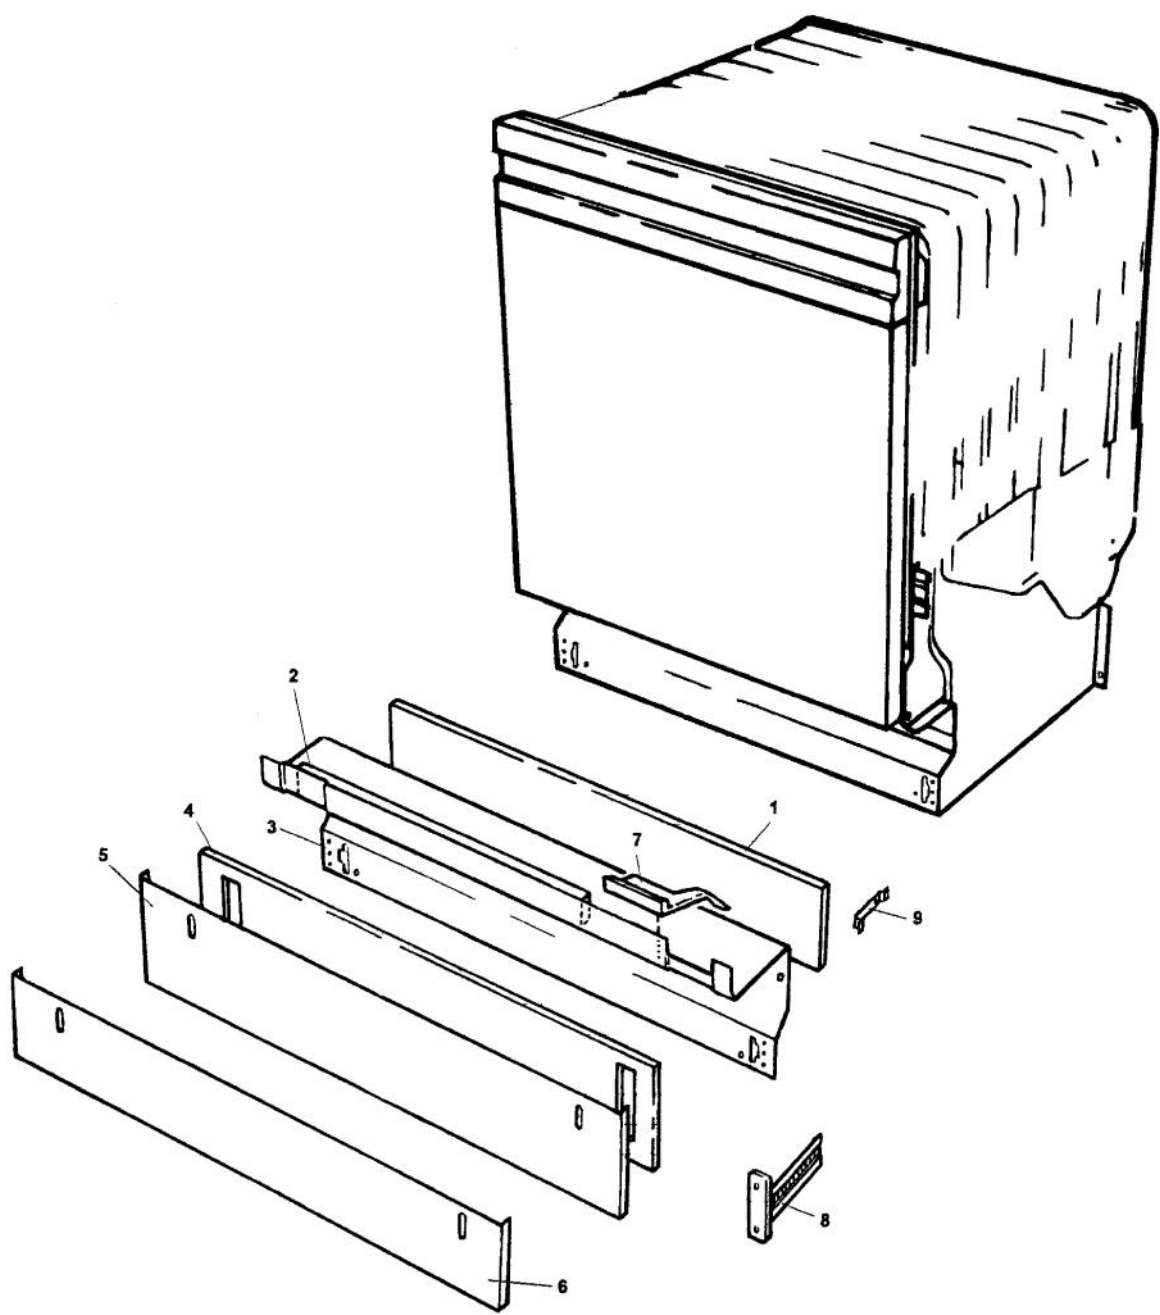

----- Manual continues below -----

Functional Parts

Ref #	Part Number	Qty.	Description
1	PD140016		PUMP CIRCULATION 05 8801312
2	PD150017		COMBINATION DISPENSER 8801343-77
3	PD310043		CONTROL UNIT
4	PD160008		HEATING ELEMENT (8057077)
5	PD140009		VALVE INLET 8801352 (BEFORE 9/24/01)
5	PD140058		INLET VALVE (8073995) (AFTER 9/24/01)
6	PD310037		LEVEL SWITCH 8071024
7	PD140025		MAIN SWITCH (8057547)
8	PD140019		MICRO-SWITCH - LIGHT (8058469) (INTERIOR LIGHT)
9	PD140011		MICRO-SWITCH - OVERFLOW (8060068) (WASHING SYSTEM)
10	PD140017		PUMP DRAIN 120V 8801353
11	PD140013		PUMP IMPELLER 8071258
12	PD160003		TERMINAL BOX 8050251
13	PD160009		THERMISTOR (8059767)
14	PD160005		THERMOSTAT 190 DEG 8002579
15	PD140004		MOTOR VAX VENTILATOR 8052778
16	PD140001		VENTILATOR ASY (8073851) REP PD310030