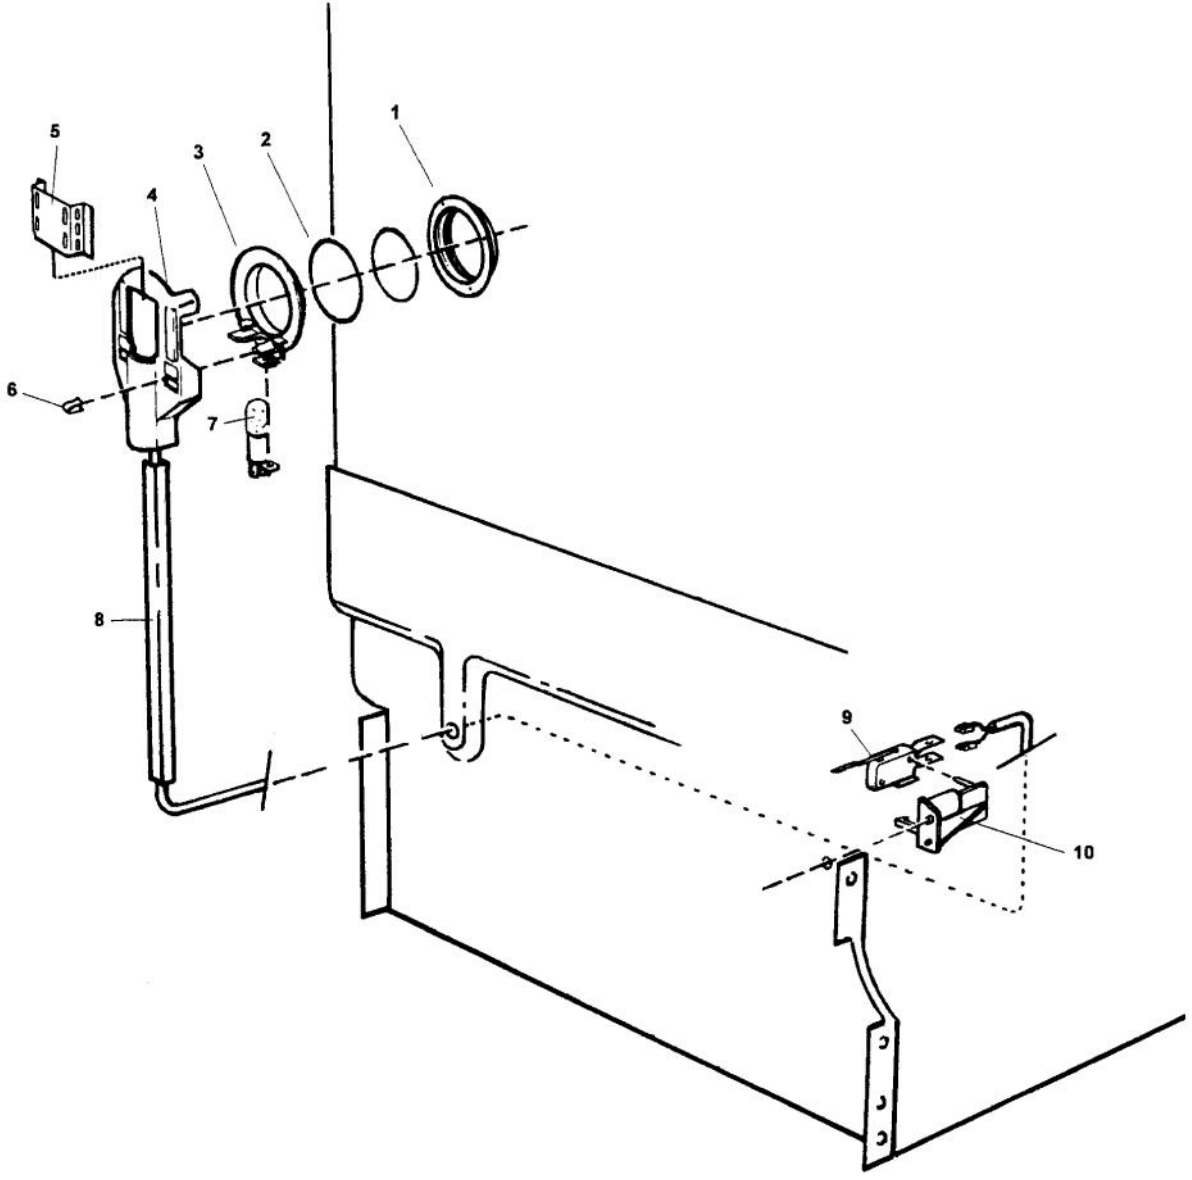

Ref #	Part Number	Qty.	Description
1	PD100053		LOCK RING-GLASS (8053086)
2	PD100054		O-RING (8901763)
3	PD160006		LIGHT GLASS (8053087)
4	PD120029		LAMP PROTECTION PLATE (8054915)
5	PD120030		LAMP REFLECTOR PLATE (8054916)
6	PD100055		CLIP (8901592)
7	PD160007		LIGHT - INTERIOR (8055148)
NI	PD100064		NUT 8901242
NI	PD100028		LOCK WASHER (8901413)
NI	PD100008		SCREW (8901097)
8	PD120032		CABLE CHANNEL (8059968)
9	PD140019		MICRO-SWITCH - LIGHT (8058469)
10	PD120031		LAMP SWITCH BRACKET (8054907)
NI	PD100029		SCREW (8902087)