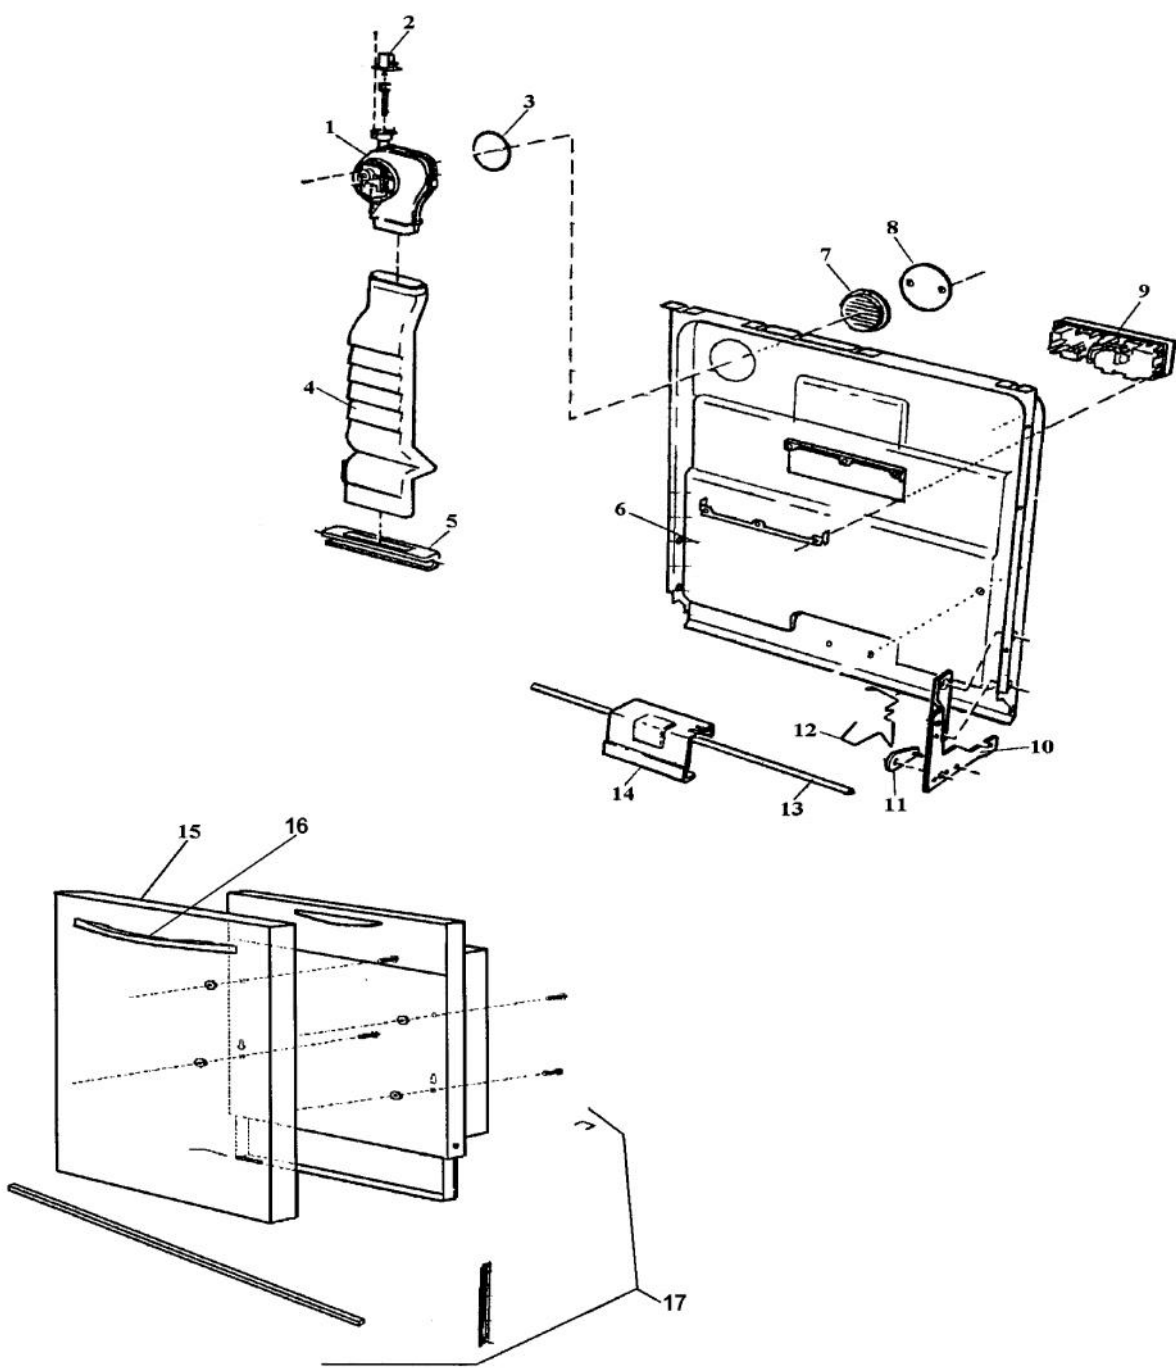

Ref #	Part Number	Qty.	Description
1	PD120001		CASING WITH INSULATION
2	PD100060		SEALING STRIP - LH (8060065)
NI	PD100061		SEALING STRIP - RH (8060066)
3	PD100002		TUB SEAL
4	PD110001		BALL CATCH 8057978-77
5	PD110003		GUIDE RAIL-BALL HOLDER 8058638-77
6	PD110004		BALL 8057977/722B4430 (8 PER BAG) (8801349-77)
7	PD120002		BASKET STOP REP PD350023 8057979-77
8	PD110005		GUIDE RAIL 8801350
9	PD100001		SCREW & O-RING (8901110)
10	PD160008		HEATING ELEMENT (8057077)
NI	PD100052		CABLE HARNESS TIE (8060258)
NI	PD110020		PROTECTION COLLAR (8002370)
11	PD100049		CABLE HARNESS TIE (8058495)
12	PD100048		CABLE HARNESS TIE (8070142)
13	PD160005		THERMOSTAT 190 DEG 8002579
14	PD120003		BOTTOM OUTER PANEL (8057523)
NI	PD100003		SCREW (8901104)
15	PD110022		SUB TO PD110040 - DOOR SPRING ASSY COMP 8071323-77
16	PD120011		INLET VALVE MOUNT BRACKET (8070495)
NI	PD100007		SCREW (8900327)
17	PD120010		CONNECTION MOUNTING BRACKET(8060255
18	PD100050		CABLE HARNESS TIE (8059991)
19	PD110023		GROMMET (8006948)
20	PD160003		TERMINAL BOX 8050251
NI	PD100062		SCREW, TERMINAL BOX DVUD140 (8900357)
NI	PD100024		SCREW (8902131)
NI	PD100028		LOCK WASHER (8901413)
21	PD140021		RFI FILTER (8058558)
22	PD130021		SOUND ABSORB. BTM. OUTER (8060038)
23	PD100063		REINFORCEMENT WASHER (8072119)
24	PD130022		FOOT (8057062)
25	PD100006		NUT (8901156)
26	PD130002		DISHWASHER FOOT-GLIDE (8051957)