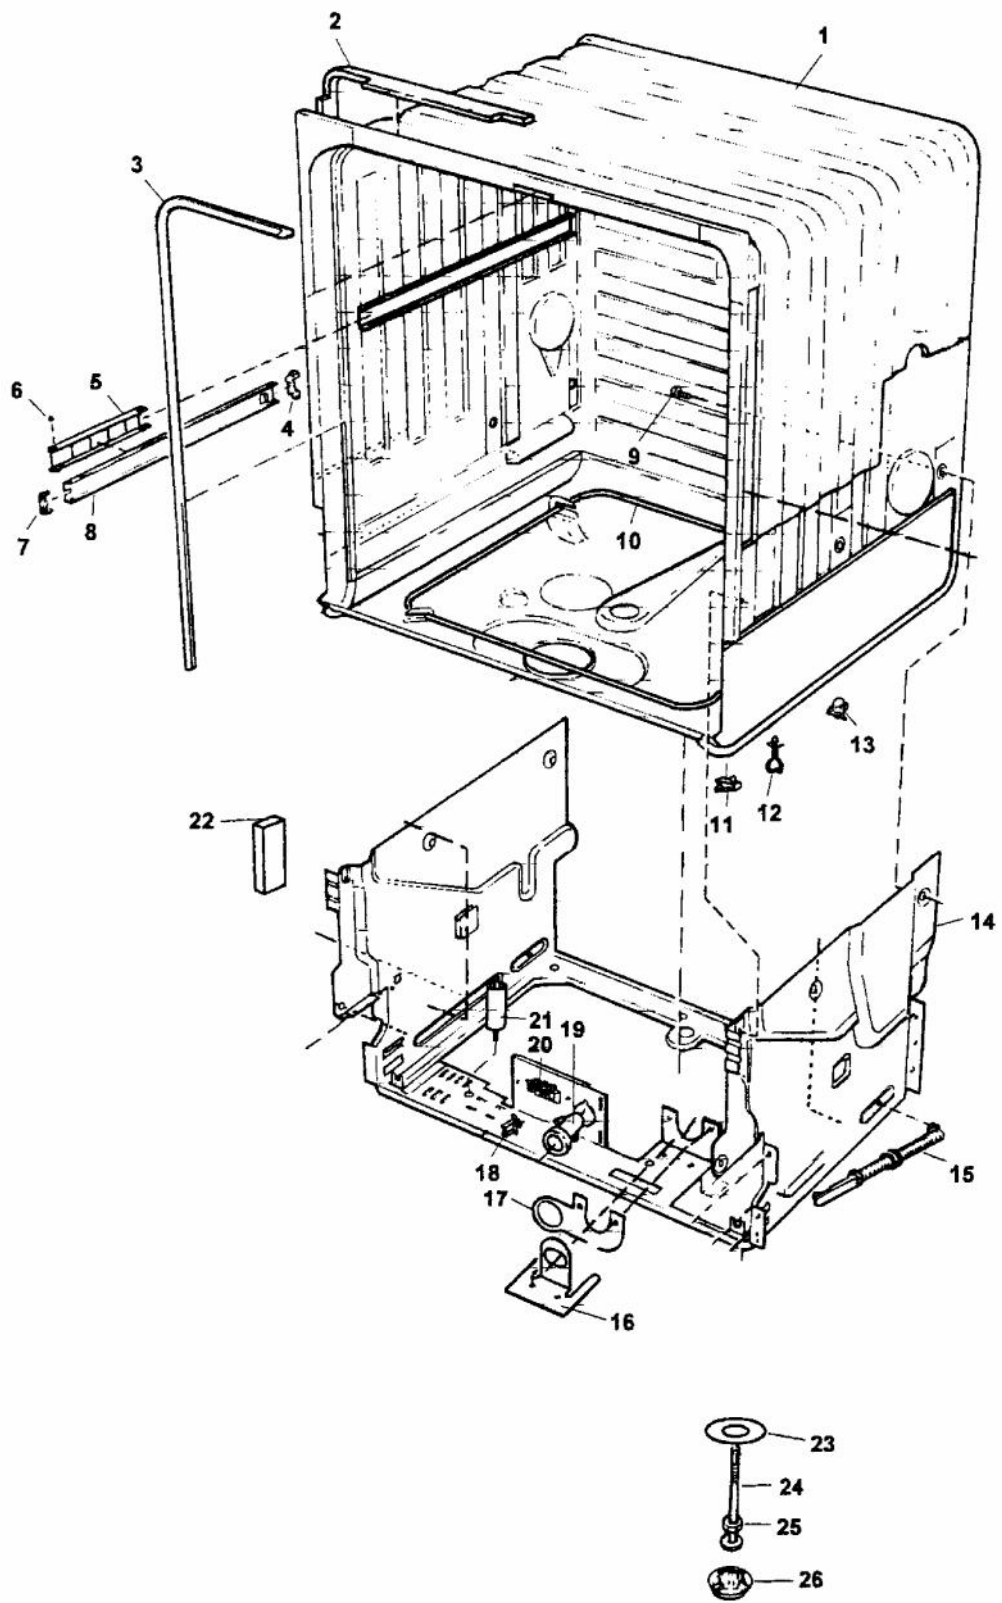

Ref #	Part Number	Qty.	Description
1	PD130007		INSULATION-DRIP GUARD BACK (8058353
2	PD130006		INSULATION DRIP GUARD TOP 8060041
3	PD120008		PROTECTION PLATE (8057526)
4	PD120035		FELT, KICK PLATE (8074585)
5	PD120036		KICK PLATE- HIGH (8057529-29)
6	PD120037		KICK PLATE - LOW (8057528-29)
7	PD120009		GUARD DRIP PROTECTION 8058486
8	PD120004		KICK PLATE-BRACKET (8057549)
9	PD110007		SPRING-KICKPLATE (8057550)
NI	PD100059		SCREW 8900352
NI	PD100009		SCREW (8900944)
NI	PD100007		SCREW (8900327)