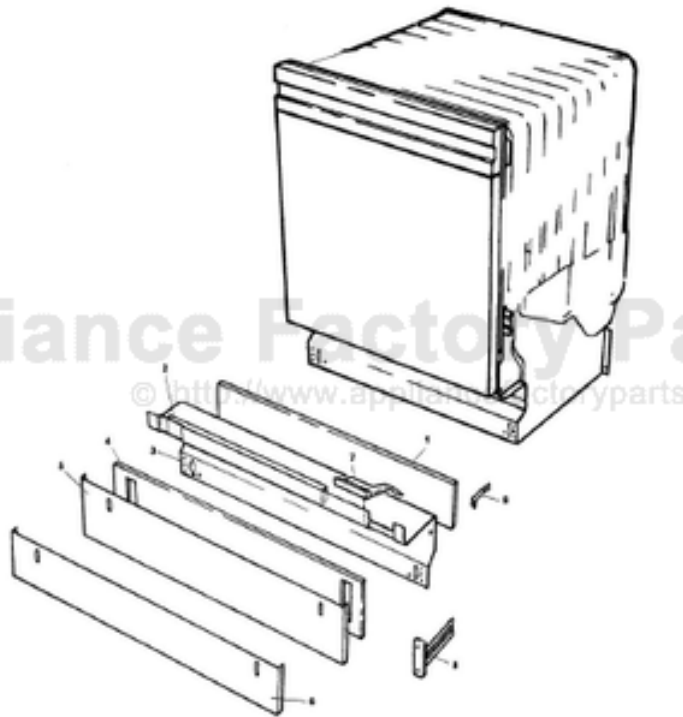

[Find Your VIKING Dishwasher Parts - Select From 36 Models](#)

----- Manual continues below -----