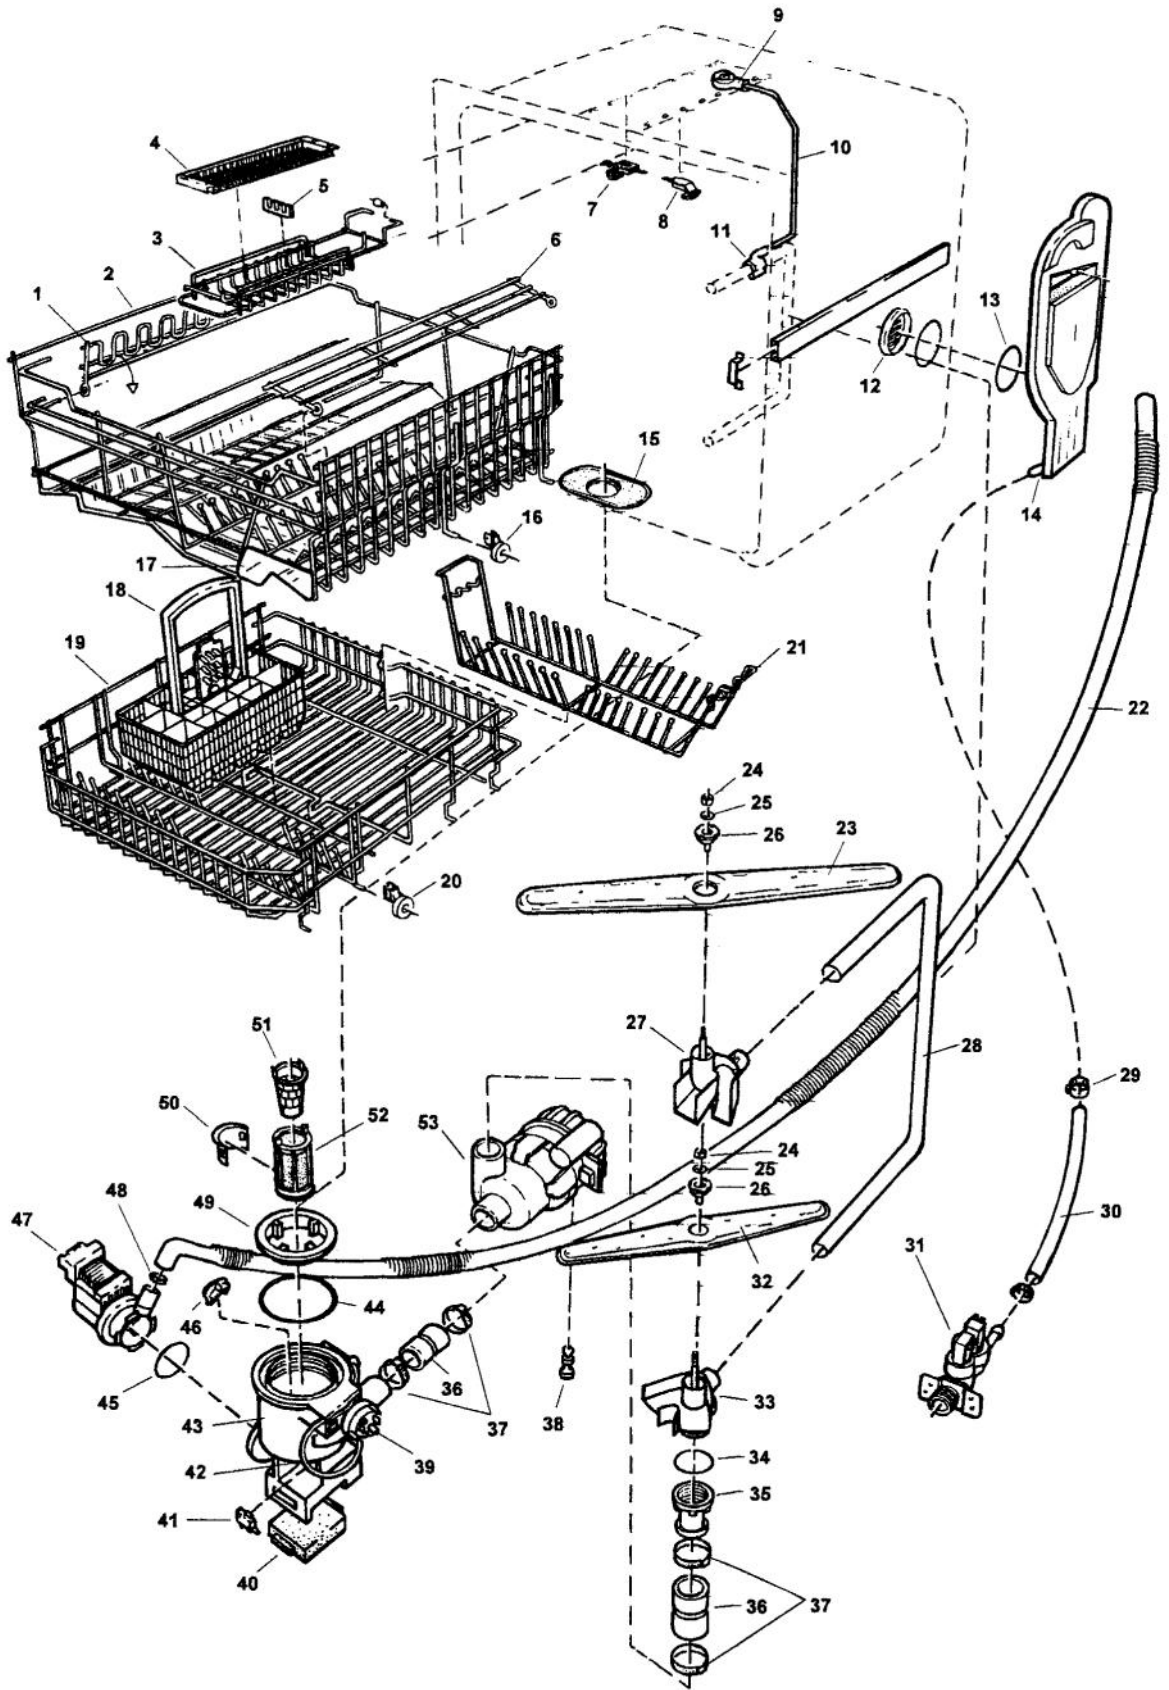

Ref #	Part Number	Qty.	Description
1	PD150018		CUP SHELF, WINE GLASSES (8071337)
2	PD350030		UPPER BASKET (W/WHEELS) 8801199-36
NI	PD350032		GLASS SUPPORT, ADJUSTABLE -8072764
3	PD150004		BASKET KNIFE BOX 8057058-49
4	PD150002		CUTLERY BASKET-UPPER 8053376-77
5	PD150003		KNIFE STAND (8057505-77)
6	PD150016		CUP SHELF 8071336-36 REPL PD150019
NI	PD350033		CUP SHELF DIVIDER 8072550-36
7	PD110015		GLIDE-MOUNT NO.1 8057502
8	PD110014		GLIDE-MOUNT NO.2 8058453
9	PD110012		GROMMET-SPRAY GROMMET (8057503)
10	PD130013		SPRAY PIPE-UPPER (8057500)
11	PD110013		GROMMET-SPRAY GROMMET (8057504-77)
12	PD100032		LOCK RING-AIR BREAK (8057536)
13	PD100031		O-RING (8058504)
14	PD130014		AIR BREAK - W/O-RING (8801234)
15	PD150015		STRAINER-UPPER (8059740)
16	PD150008		BASKET WHL REP PD350026 8058498-77
17	PD150007		KNIFE STOP (8057506) REPL PD330045
18	PD150032		CUTLERY BASKET, INC. DOOR (NO HANDLE)
19	PD350031		LOWER BASKET - 8801391-36
20	PS300001		LOWER RACK WHEEL (10MM) 807 8641 - 77
21	PD150009		INSERT - LOWER BASKET
22	PD110017		OUTLET HOSE 8070304
23	PD130023		SUB TO PD130015
24	PD100034		NUT (8901262)
25	PD100035		WASHER (8052095)
26	PD100036		BEARING-SPRAY ARM 8057070-77
27	PD100037		UPPER SPRAY ARM BEARING
28	PD130017		SPRAY PIPE (8057063)
29	PD100033		HOSE CLIP (8052189)
30	PD110024		RUBBER HOSE INLET VALVE 8070622
31	PD140009		VALVE INLET 8801352 (BEFORE 9/24/01)
	PD140036		INLET VALVE (8073825) (AFTER 9/24/01)
NI	PD100029		SCREW (8902087)
32	PD130016		SPRAY ARM LOWER
33	PD100038		BEARING (SPRAY PIPE)-LOWER (8057067-77)
34	PD100039		O-RING (8901755)
35	PD100040		BEARING SPRAY PIPE MUFF 8057069
36	PD140010		HOSE CIRCULATION PUMP 8057484
37	PD100065		SUB TO PD100041
38	PD140015		RUBBER BUFFER (8055095)
39	PD310037		LEVEL SWITCH 8071024
40	PD110018		FLOAT (8075110)
41	PD140011		MICRO-SWITCH - OVERFLOW (8060068)
42	PD100019		LOCK RING-FAN CASING (8057964)
43	PD310038		SUB TOPD140012 - BOTTOM WELL 8801123
44	PD100045		O-RING (8058503)
45	PD100047		O-RING 8002584
46	PD120028		COVER PLATE REP PD330044 8057487-79
47	PD140017		PUMP DRAIN 120V 8801353
48	PD100046		HOSE CLIP (8052239)
49	PD100044		LOCK RING-BOTTOM WELL 8072848
50	PD120027		COVER PLATE INLET 8058454
51	PD150013		BSKT STRNER RPL PD350022 8057972-77
52	PD150014		INSERT, STRAINER BASKET
53	PD140016		PUMP CIRCULATION 05 8801312