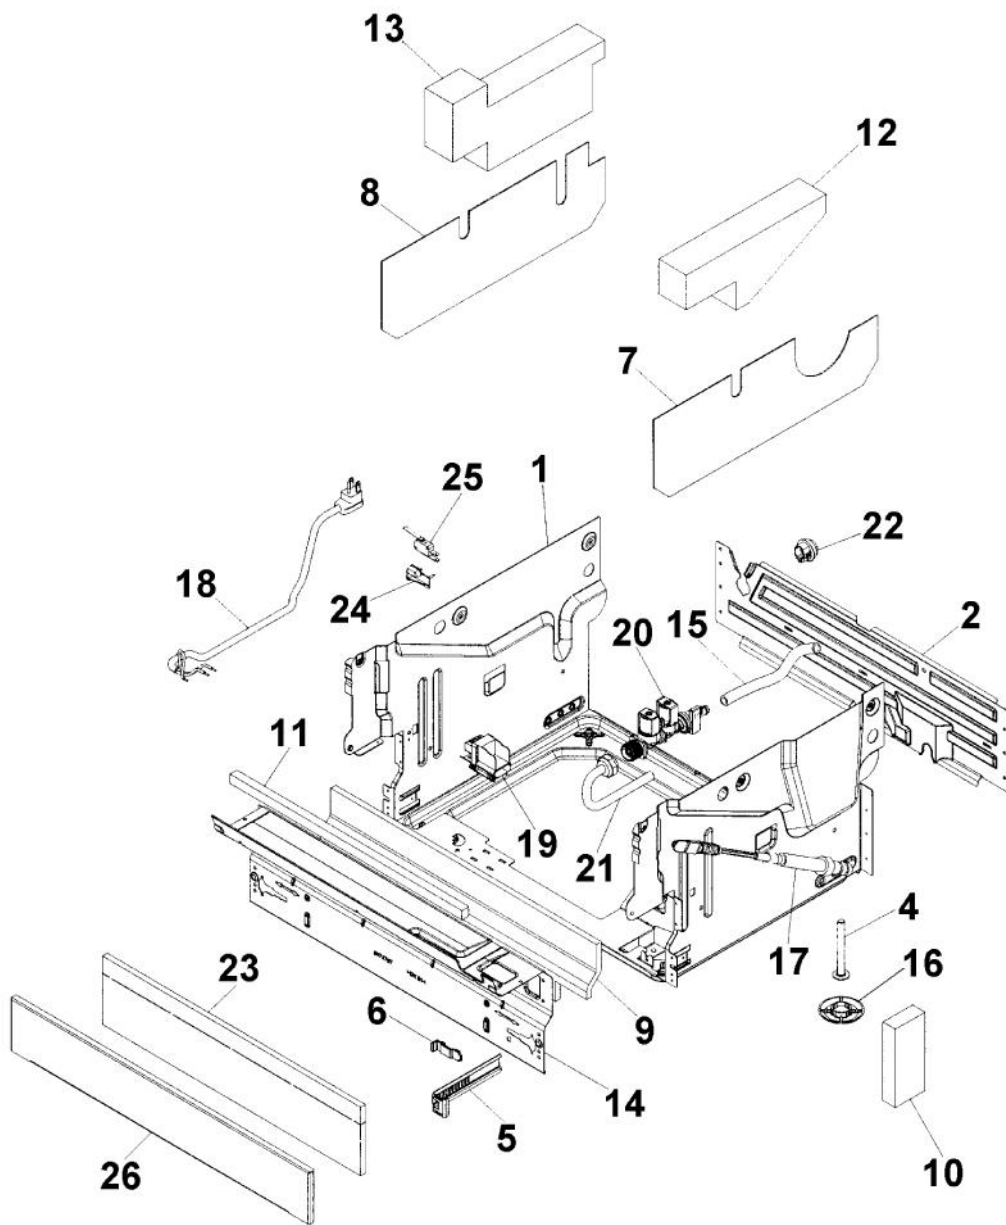

----- Manual continues below -----

*No Image
Available*

Ref #	Part Number	Qty.	Description
1	PD160018		BOTTOM WELL 2 SENSOR - GRAY (8073692-77)
2	PD140033		CIRCULATION PUMP (8078471)
3	PD160017		COMPLETE CONTROL UNIT (8801282)
4	PD140044		FAN (8073851)
5	PD140034		DRAIN PUMP (8078089)
6	PD160014		HEATING ELEMENT (8073785)
7	PD140049		INLET VALVE (8073827)
8	PD140031		MAIN PUSH SWITCH (8073782)
9	PD140037		MICROSWITCH FLOAT (8073835)
10	PD140050		MICROSWITCH - LIGHTING (8073834)
11	PD140045		MICROSWITCH, DOOR (8073836)
12	PD140029		NON-RETURN VALVE (8073403)
13	PD160013		CORD SET (8073774)
14	PD160016		PRESSURE SENSOR (8073839)
15	PD110035		SPRING, MAIN SWITCH (8074277)
16	PD160015		THERMISTOR (8073788)
17	PD160012		TRANSMUTATION ELEMENT (8073702)
18	PD160019		TURBIDSENSOR (8073838)
19	PD140040		VENTILATOR (8074760-77)
20	PD140035		WATER DIV. VALVE (8801389)
21	PD140043		WAX MOTOR (8052778)