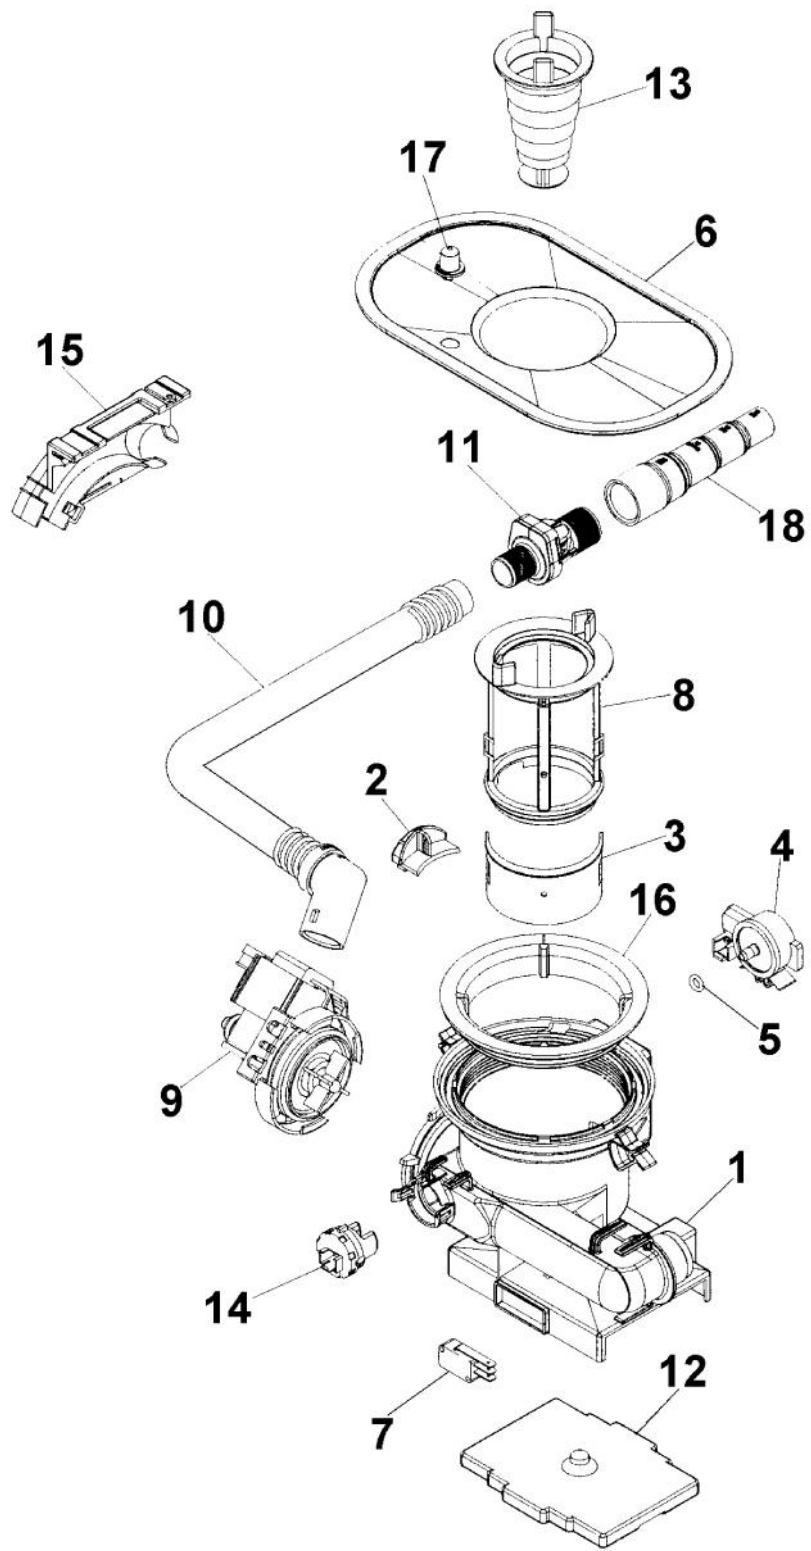

Ref #	Part Number	Qty.	Description
1	PD140033		CIRCULATION PUMP (8078471)
2	PD110037		RUBBER DAMPER (8075130)
3	PD160014		HEATING ELEMENT (8073785)
4	PD160012		TRANSMUTATION ELEMENT (8073702)
5	PD140038		HEATER INSERT (8075070)
6	PD150028		DRAINAGE CUP - GRAY (8073385-77)
7	PD110032		HOSE, CIRCULATION PUMP (8072888)
NI	PD100084		HOSE CLIP (8056491)
8	PD130037		SPRAY ARM BEARING (8072728-77)
9	PD120071		UPPER SPRAY ARM BEARING (8801268)
10	PD140035		WATER DIV. VALVE (8801389)
NI	PD100099		O-RING (8073003)
11	PD130040		SPRAY PIPE (8073387D)
12	PD130041		SPRAY PIPE KNIFE SPRAYER UPPER (8073394)
13	PD110044		SPRAY PIPE GROMMET LOWER - GRAY
14	PD110045		SPRAY PIPE GROMMET UPPER - GRAY (8057503-77)
15	PD130042		SPRAY TOWER LOWER SPRAY NOZZLE (8801270)
16	PD100126		O-RING (8901765)
17	PD130038		UPPER SPRAY TOWER SPRAY NOZZLE (8072730-L-77)
18	PD130028		LOWER SPRAY ARM - COMPLETE (8072891)
19	PD130029		UPPER SPRAY ARM - COMPLETE (8072894)
20	PD130030		POT RINSE TUBE (8073381)
NI	PD100114		SCREW, PT (8902085)
21	PD100094		LOCK RING, SPRAY PIPE BEARING (8071607)
22	PD130036		SPRAY NOZZLE (8072543-77)
23	PD110038		HOSE
NI	PD100033		HOSE CLIP (8052189)