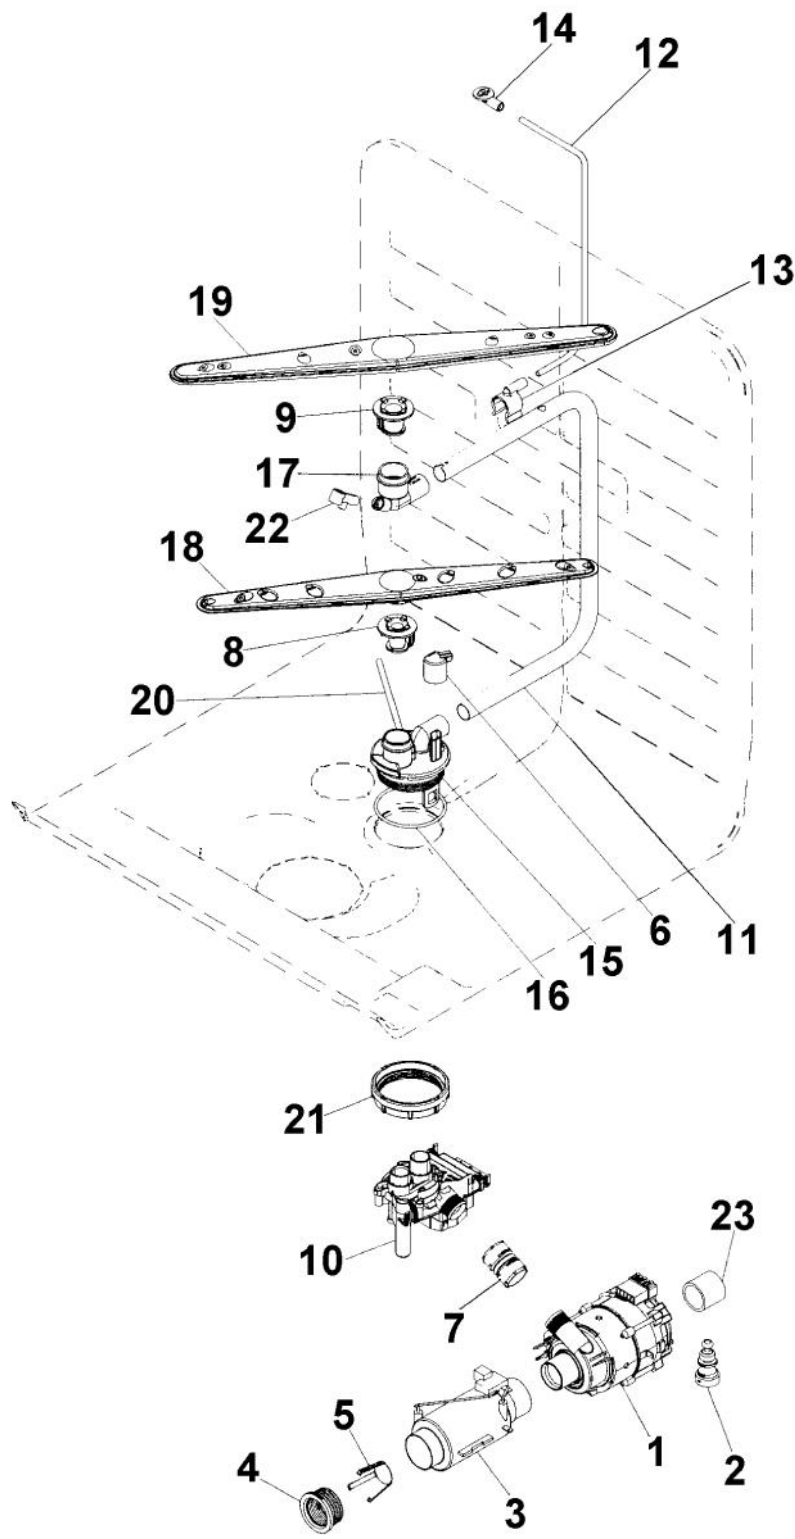

Ref #	Part Number	Qty.	Description
1	PD150030		UPPER BASKET (8801236-49)
2	PD150031		LOWER BASKET (8801391-49)
3	PD150033		CUTLERY BASKET UPPER - GRAY (8053376-77)
4	PD150034		BASKET KNIFE STOP L - GRAY (8057058-49)
5	PS300001		LOWER RACK WHEEL (10MM) 807 8641 - 77
6	PD150035		KNIFE STAND GRAY (8057505-77)
7	PD150024		HOLDER, CARVING KNIVES (8071214-77)
8	PD150018		CUP SHELF, WINE GLASSES (8071337)
9	PD150036		CUP SHELF DIVIDE - LIGHT GRAY (8075297-49)
10	PD150032		CUTLERY BASKET, INC. DOOR (NO HANDLE)
11	PD150008		BASKET WHL REP PD350026 8058498-77
12	PD120081		BRACKET, PIN ROW UPPER BASKET (8072553-77)
13	PD150037		KNIFE GUARD (8072554-77)
14	PD110005		GUIDE RAIL 8801350
15	PD110004		BALL 8057977/722B4430 (8 PER BAG) (8801349-77)
16	PD110001		BALL CATCH 8057978-77
17	PD120002		BASKET STOP REP PD350023 8057979-77
18	PD110042		BALL DISTANCE RING GUIDE RAIL (8058638-77)
19	PD120075		SLIDING BRACKET (8057502)
20	PD110046		GLIDE MOUNT (8058453)
21	PD110031		RUBBER BUFFER (8071247)
22	PD100085		DOOR STRIP (8057489)
23	PD120056		EDGE GUARD (8071257)
24	PD150027		DOOR CUTLERY BASKET (8072986-77)
25	PD100093		LOCK HITCH INTEGR. (8070649)
NI	PD100092		LOCK WASHER INTEGR. (8070648)
NI	PD100110		SCREW, M4 X 8 A4 VAXED (8901104)
26	PD120076		CABLE SET LIGHTING (8073833)
27	PD120077		CABLE CHANNEL (8073674)
28	PD160020		HALOGEN LAMP (8073830)
29	PD120078		LAMP GUARD (8072426)
30	PD120079		LAMP CHIMNEY (8072425)
31	PD130014		AIR BREAK - W/O-RING (8801234)
NI	PD100033		HOSE CLIP (8052189)
32	PD100032		LOCK RING-AIR BREAK (8057536)
33	PD110047		CLIPS FOR KNIFE GUARD (8075350)
34	PD100122		TRIM STRIP - LEFT (8074342-95)
NI	PD100109		SCREW, A4-RTS (8900646)
35	PD100123		TRIM STRIP - RIGHT (8074343-95)
NI	PD100109		SCREW, A4-RTS (8900646)