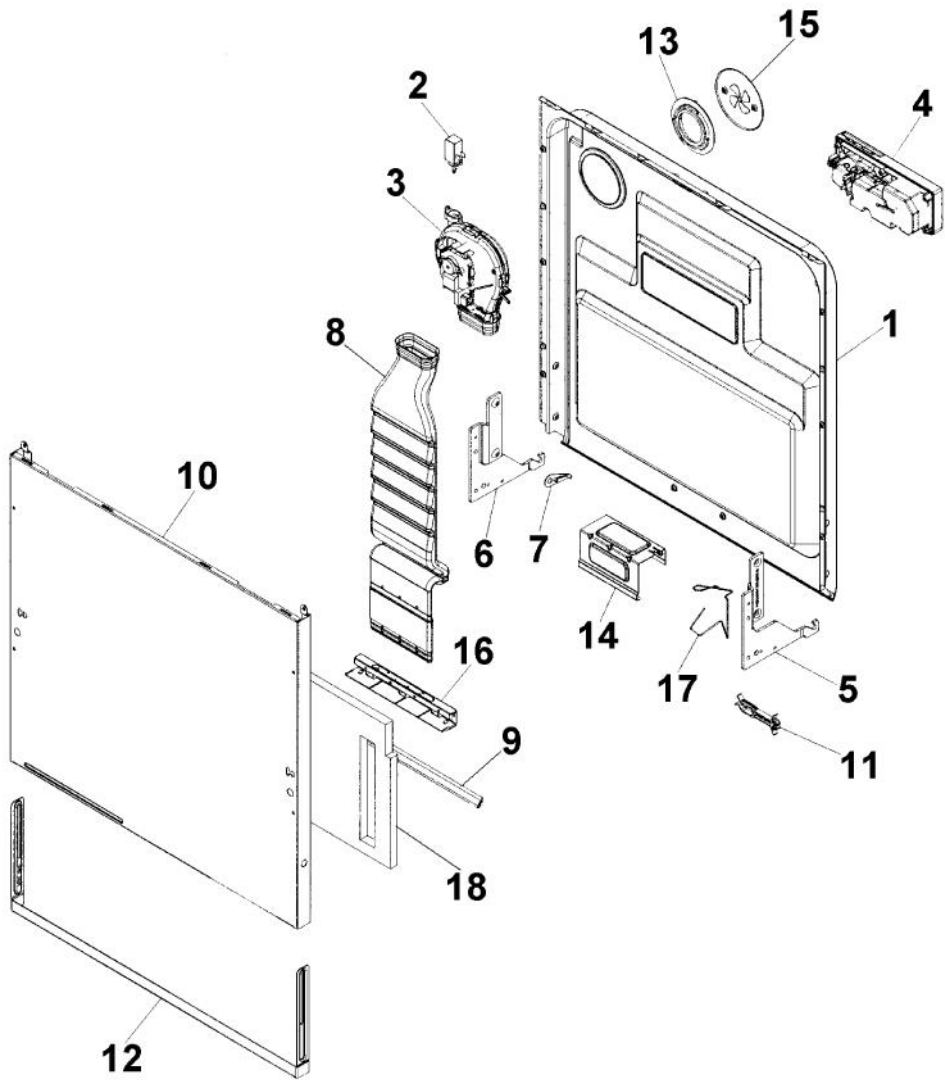

Ref #	Part Number	Qty.	Description
1	PD160018		BOTTOM WELL 2 SENSOR - GRAY (8073692-77)
NI	PD100098		O-RING (8073002)
2	PD330044		COVER PLATE, BOTTOM WELL
3	PD120054		COVER PLATE INLET (8058454)
4	PD160016		PRESSURE SENSOR (8073839)
5	PD100107		O-RING (8074040)
6	PD150022		STRAINER (8074364)
NI	PD150021		STRAINER, UPPER PART (8074252)
7	PD140037		MICROSWITCH FLOAT (8073835)
8	PD150029		INSERT, STRAINER BASKET (8073396-77)
9	PD140034		DRAIN PUMP (8078089)
NI	PD100080		O-RING (8002584)
10	PD110033		OUTLET HOSE (8074030)
NI	PD100081		CABLE STRIP (8052430)
NI	PD100046		HOSE CLIP (8052239)
11	PD140029		NON-RETURN VALVE (8073403)
NI	PD100046		HOSE CLIP (8052239)
NI	PD100083		HOSE CLIP (8053642)
12	PD110036		FLOAT (8075110)
13	PD150013		BSKT STRNER RPL PD350022 8057972-77
14	PD160019		TURBIDSENSOR (8073838)
NI	PD100099		O-RING (8073003)
15	PD150026		OUTER HOSE HOLDER (8072528-77)
NI	PD100113		SCREW, PT (8902072)
NI	PD100121		CABLE STRIP (33700450)
NI	PD100083		HOSE CLIP (8053642)
NI	PD100046		HOSE CLIP (8052239)
16	PD100097		LOCK RING BOTTOM WELL (8072848)
17	PD140040		VENTILATOR (8074760-77)
18	PD100108		END CUFF (8075321)