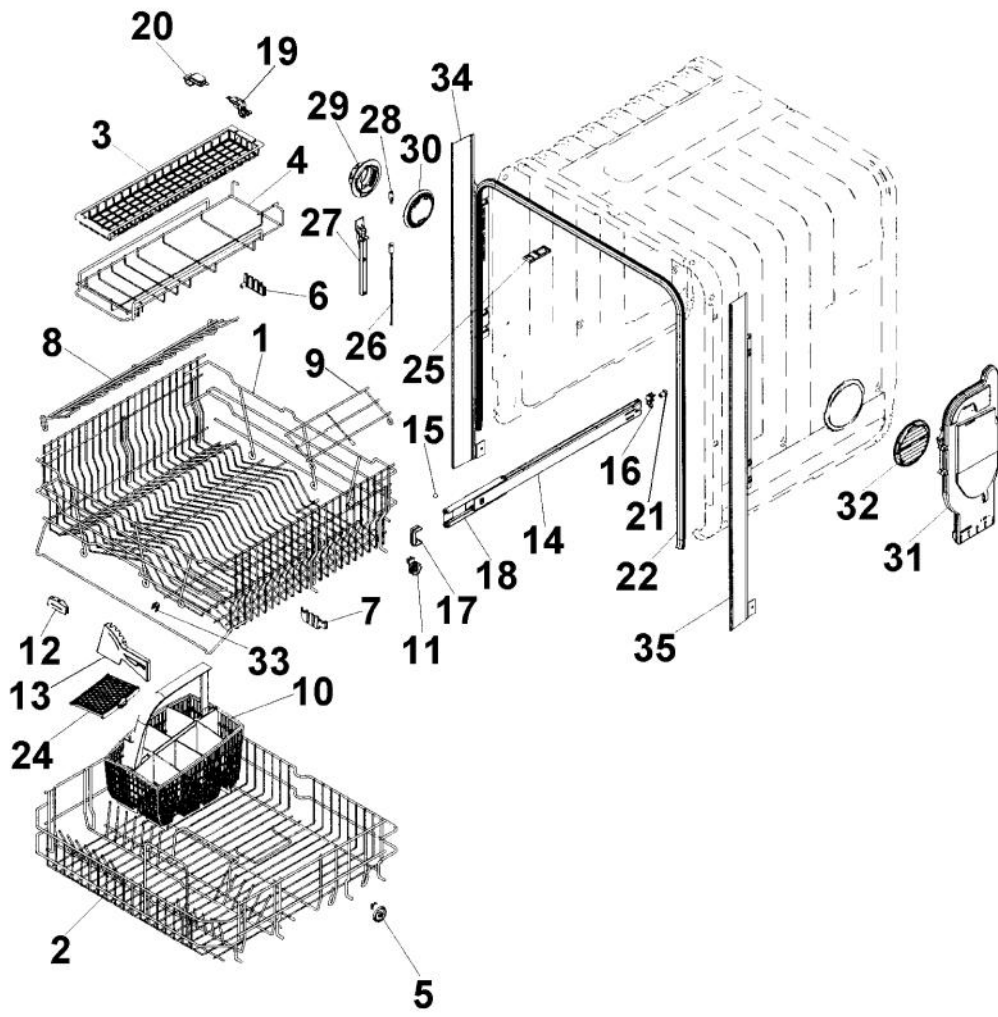

Ref #	Part Number	Qty.	Description
1	PD120063		OUTER BOTTOM (8074450)
NI	PD100110		SCREW, M4 X 8 A4 VAXED (8901104)
NI	PD100111		SCREW, O-RING (8901110)
2	PD120060		REAR PANEL (8073880)
NI	PD100119		SCREW, RTS (8902357)
3	PD130043		SOUND ABSORPTION REAR PANEL (8074268)
4	PD130034		FOOT, M10 X 95 T30 (8074877)
5	PD120057		BRACKET, KICK PLATE (8073480)
6	PD110041		SPRING, KICK PLATE - GRAY (8073481-49)
7	PD130044		SOUND ABSORPTION SELF ADH. - RIGHT (8060035)
8	PD130045		SOUND ABSORPTION SELF ADH. - LEFT (8060034)
9	PD120053		SOUND ABSORBANT GUARD PLATE (8058353)
10	PD130046		SOUND ABSORPTION BLOCK BOTTOM OUTER (8060038)
11	PD120062		SOUND ABSORBANT PROFILE (8074260)
12	PD130047		SOUND INS. MOTOR COMP. - RIGHT (8071225)
13	PD130048		SOUND INS. MOTOR COMP. - LEFT (8071254)
14	PD120059		GUARD PLATE (8073707)
NI	PD100119		SCREW, RTS (8902357)
15	PD110048		RUBBER HOSE (8075636)
NI	PD100033		HOSE CLIP (8052189)
16	PD130027		SLIDE FOOT (8051957)
17	PD110040		DOOR SPRING (8071323-77)
18	PD160013		CORD SET (8073774)
19	PD140030		FILTER WITH SCREW SPLINT (8079045)
NI	PD100117		SCREW, MRT-TT (8902131)
20	PD140049		INLET VALVE (8073827)
NI	PD100033		HOSE CLIP (8052189)
21	PD130033		INLET SUPPLY LINE
22	PD110030		GROMMET (8006948)
23	PD130049		SOUND ABSORPTION - KICK PLATE (8074585)
24	PD120080		SWITCH BRACKET (8054907)
NI	PD100115		SCREW, PTK (8902087)
25	PD140050		MICROSWITCH - LIGHTING (8073834)
26	PD120072		LOWER KICK PLATE - BLACK 8073566-29