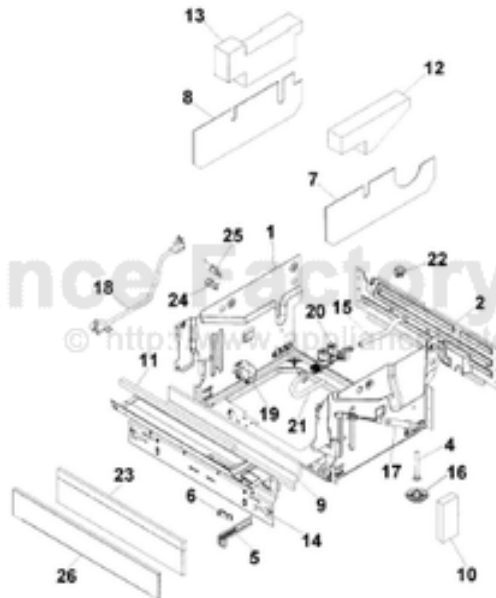

[Find Your VIKING Dishwasher Parts - Select From 36 Models](#)

----- Manual continues below -----