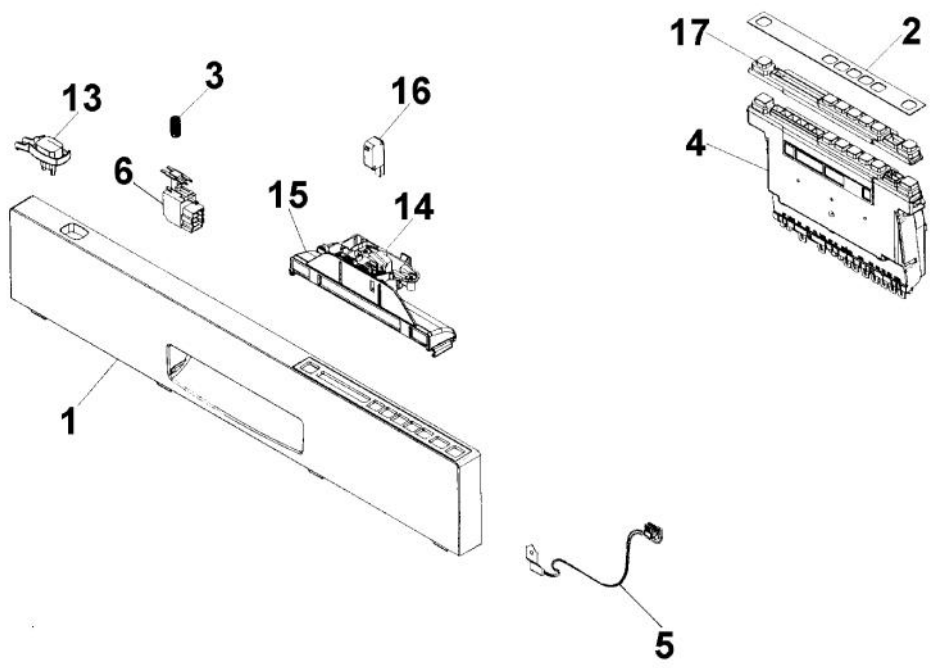

Ref #	Part Number	Qty.	Description
1	PD120067		VIKING PANEL (8075653-81-UL)
2	PD120073		DEC. PLATE - VIKING (8075658)
3	PD110035		SPRING, MAIN SWITCH (8074277)
4	PD160017		COMPLETE CONTROL UNIT (8801282)
5	PD160015		THERMISTOR (8073788)
6	PD140031		MAIN PUSH SWITCH (8073782)
7	PD100105		CABLE SET - DIVERTER VALVE (8073897)
8	PD100103		CABLE SET - CIRCULATION PUMP INLET VALVE (8075736)
9	PD100104		CABLE SET - POWER (8073890)
10	PD100100		CABLE SET - DOOR FAN (8073882)
11	PD120074		CABLE SET FLOW PRESSURE TURB. (8073884)
12	PD100101		CABLE SET - DRAIN (8075731)
13	PD140041		PUSH BUTTON MAIN SWITCH GRAPHIC (8075078-81)
14	PD130032		COMPLETE LOCK (8073670)
15	PD130031		HANDLE, INTEGRATED LOCK (8073666)
NI	PD100096		SCREW, MC65 (8072439)
16	PD140045		MICROSWITCH, DOOR (8073836)
17	PD140048		PUSHBUTTONS (8075720-85)