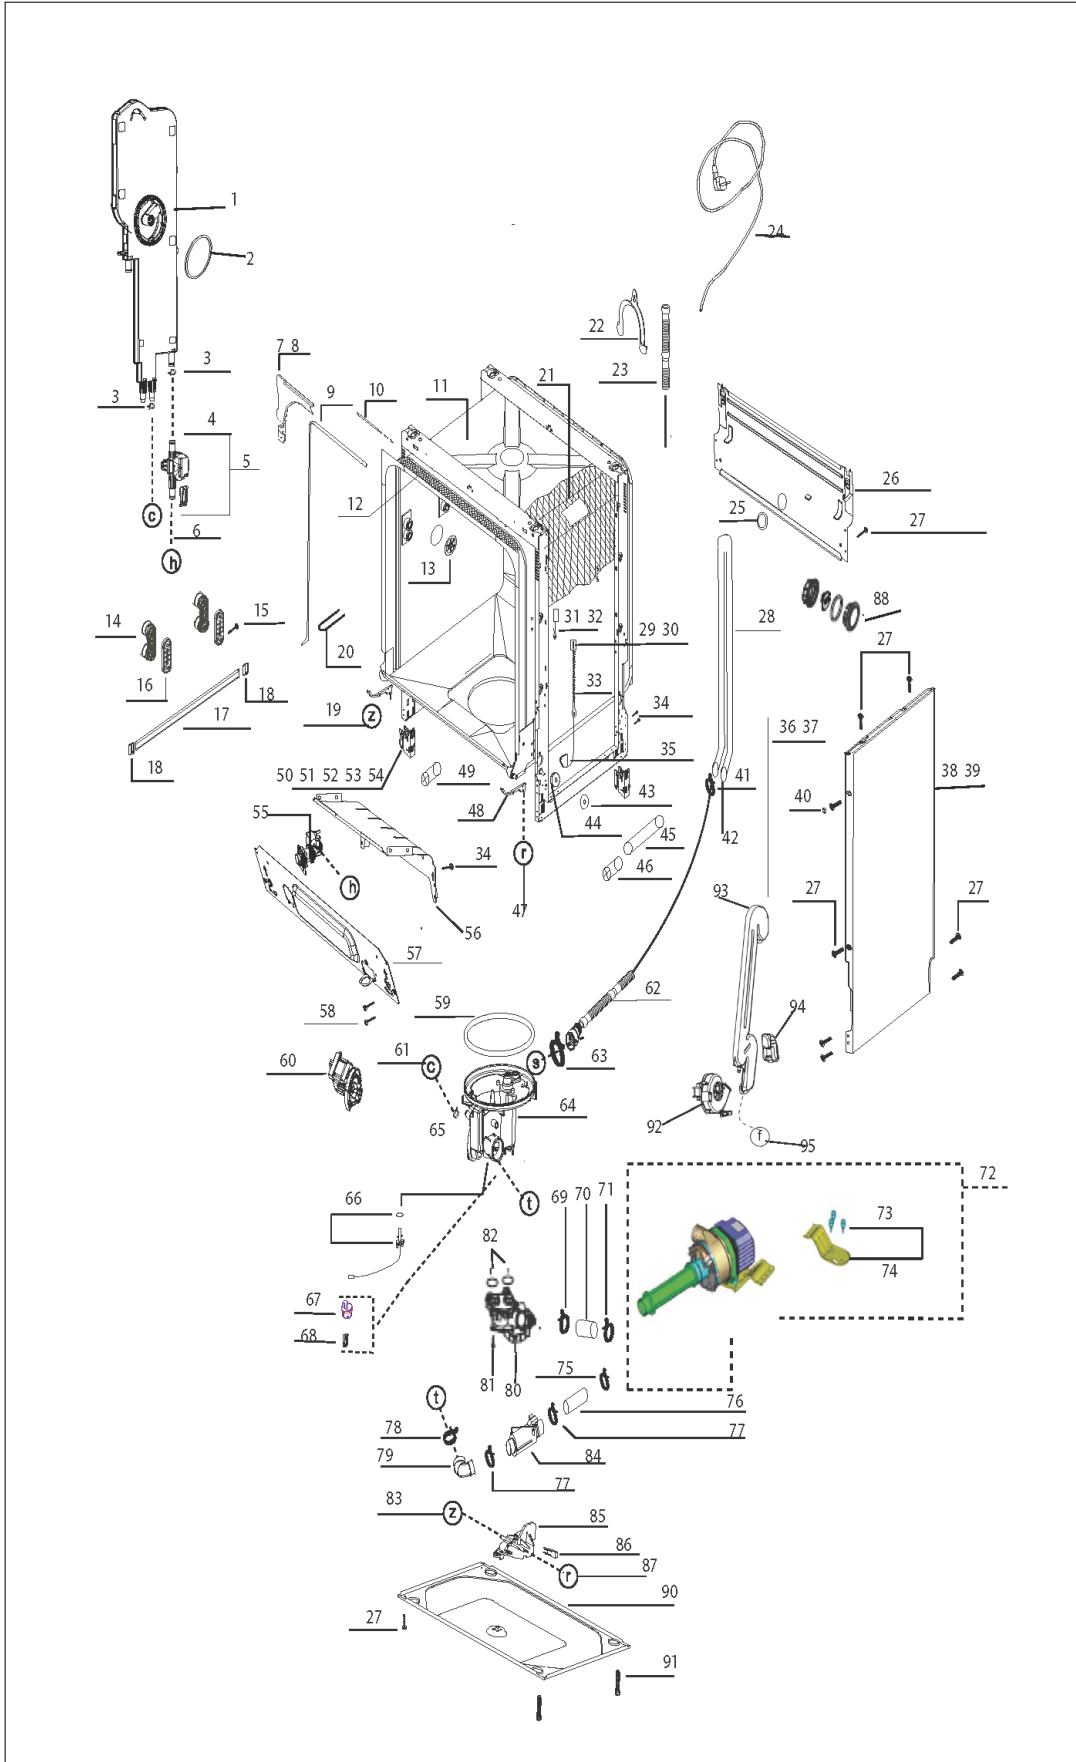

FDW302 Chassis Parts

Item	Part No.	Name	Qty	Uom	NOTES
1	050775-000	REGENERATION UNIT	1	EA	
2	039910-000	AIR FUNNEL GASKET	1	EA	
Comments for Part Num. 039910-000 bradleysapplianceservice@shaw.ca on Feb 28, 2017 SUBS TO: 039910-000 AIR FUNNEL GASKET					
3	039958-000	HOSE CLAMP (Ø 15.88)	2	EA	
4	039866-000	HOSE BETWEEN COUNTER AND REGENERATION U.	1	EA	
Comments for Part Num. 039866-000 bradleysapplianceservice@shaw.ca on Mar 7, 2017 Caution when order this part. We ordered the 039866-000 HOSE but got the base pan instead. It was labelled with 039866-000 so it might be a mislabelled part.					
5	050887-000	COUNTER GROUP	1	EA	
6	039867-000	HOSE	1	EA	
7	039767-000	TOP CORNER BRACKET - LEFT	1	EA	
8	039768-000	TOP CORNER BRACKET - RIGHT	1	EA	
9	039769-000	DOOR SEALING GASKET	1	EA	
10	060202-000	NOISE ISOLATION FOR TUB	1	EA	
11	060762-000	STRUCTURE GROUP	1	EA	
12	039923-000	DOOR LOCK COTTON FLEECE	1	EA	
13	050778-000	air funnel cup	1	EA	
14	050780-000	GRD BALL BEARING ROLLER GROUP	4	EA	
15	050781-000	SCREW	4	EA	
16	059870-0000	UPPER BASKET SUPPORT WIRE	4	EA	
17	039887-000	RAIL	2	EA	
18	050782-000	rail cap front back	2	EA	
19	039873-000	HOSE	1	EA	
20	039901-000	DOOR LOCK HOOK	1	EA	
21	050777-000	INNER TUB ISOLATION	1	EA	
22	040591-000	Drain Hose Holder	1	EA