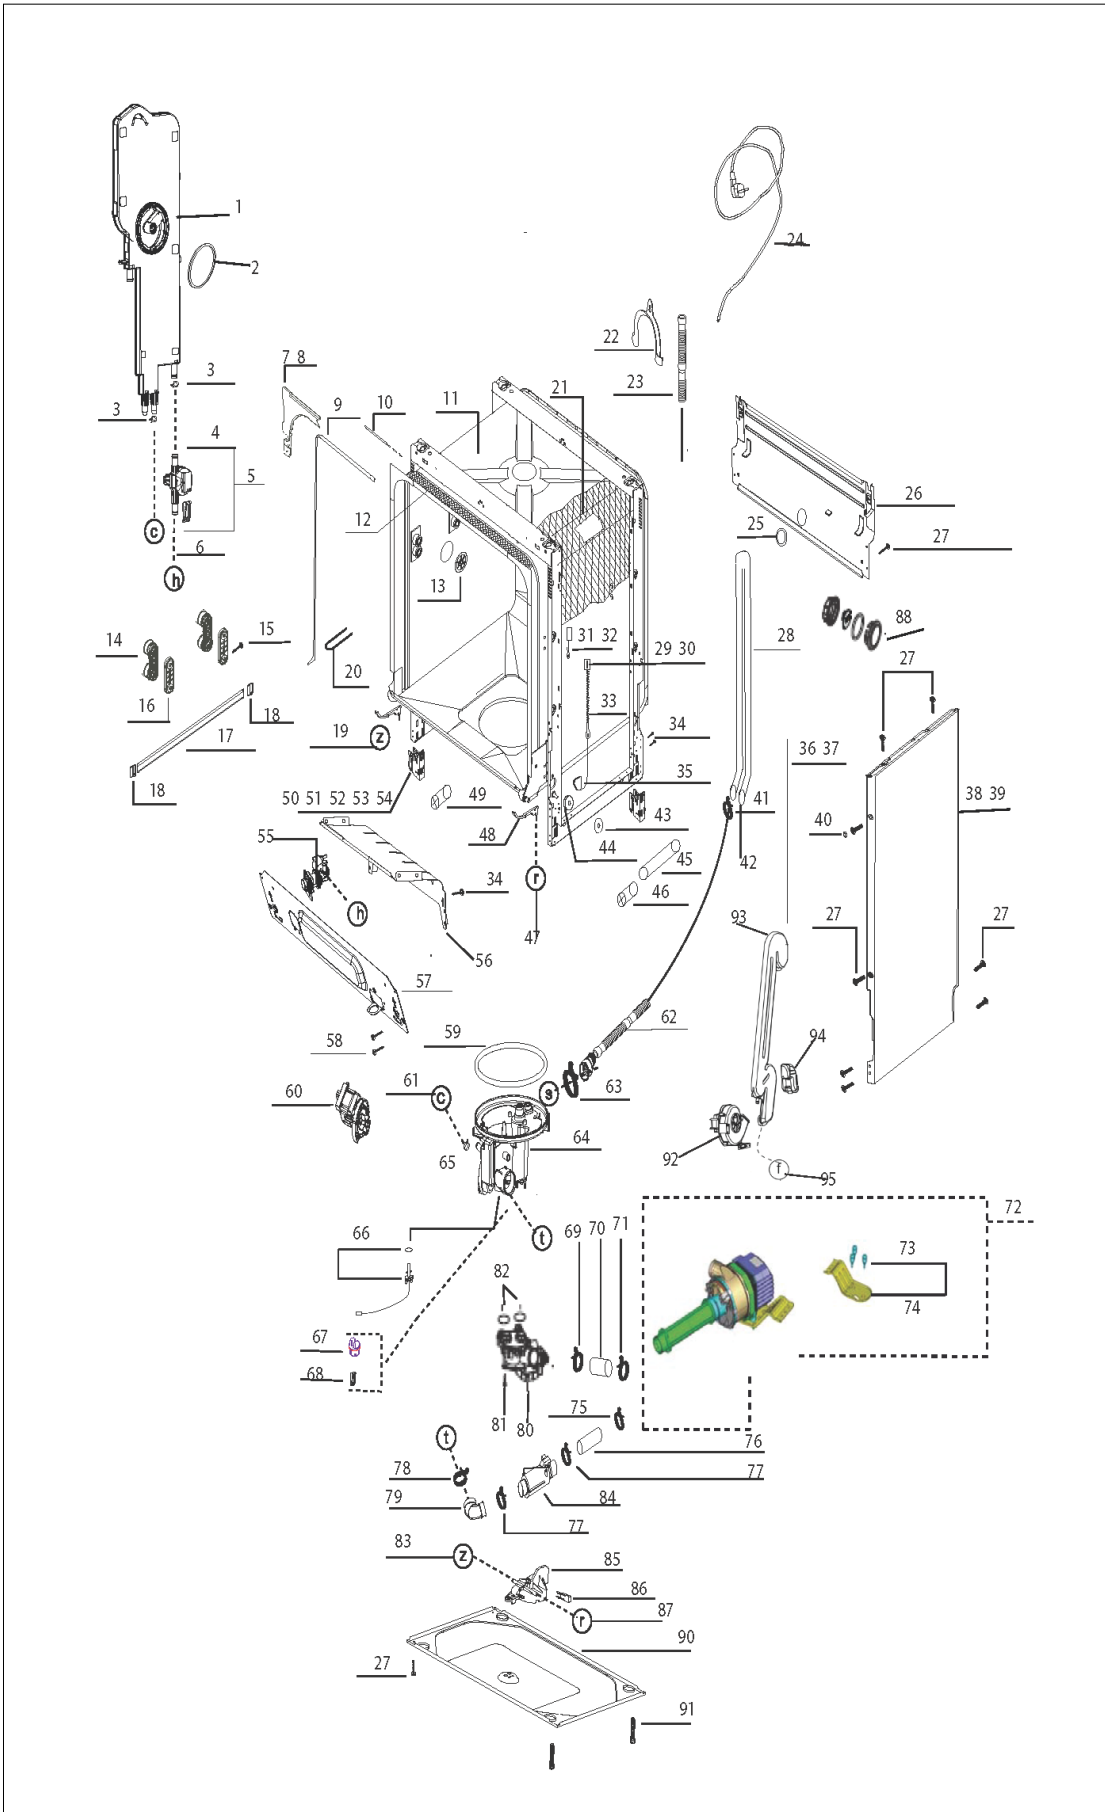

Item	Part No.	Name	Qty	Uom	NOTES
Comments for Part Num. 039725-000					
profixappliances@gmail.com on Dec 12, 2017 Per Bradleysappliance-service: IF LONG EXTERIOR DRAIN HOSE IS REQUIRED - FROM BACK OF DISHWASHER TO DRAIN OUTLET - ORDER PART NUMBER: 039726-000 DRAIN HOSE IF SUMP TO BACK OF UNIT DRAIN HOSE IS REQUIRED - INSIDE OF UNIT - ORDER PART NUMBER: 039725-000 SUMP DRAIN HOSE (16 INCHES LONG)					
43	039883-000	WASHER	2	EA	
44	039893-000	HINGE WHEEL	2	EA	
45	039938-000	REAR ADJUSTABLE DOOR CONNECTION PART	1	EA	
46	039937-000	REAR ADJUSTABLE FOOT CONNECTION PART	1	EA	
47	039872-000	HOSE	1	EA	
48	039921-000	OVERFLOW SIPHON	1	EA	
49	039765-000	DOOR ADJUSTING ADAPTOR	1	EA	
50	039898-000	FOOT SUPPORT PART	4	EA	
51	050779-000	FOOT GROUP-ADJUSTABLE-RIGHT-FRONT	1	EA	
52	039941-000	FOOT GROUP-ADJUSTABLE-RIGHT-BACK	1	EA	
53	039942-000	FOOT GROUP-ADJUSTABLE-LEFT-FRONT	1	EA	
54	039943-000	Rear feet Adjustable LEFT BACK	1	EA	
55	039756-000	WATER INLET VALVE	1	EA	
56	039885-000	LOWER SUPPORT - FRONT	1	EA	
57	039773-000	KICK PLATE SHEET	1	EA	
58	039761-000	SCREW	4	EA	
59	039722-000	SUMP GASKET	1	EA	
60	039758-000	DRAIN PUMP GROUP	1	EA	
61	039874-000	HOSE	1	EA	
62	039726-000	DRAIN HOSE	1	EA