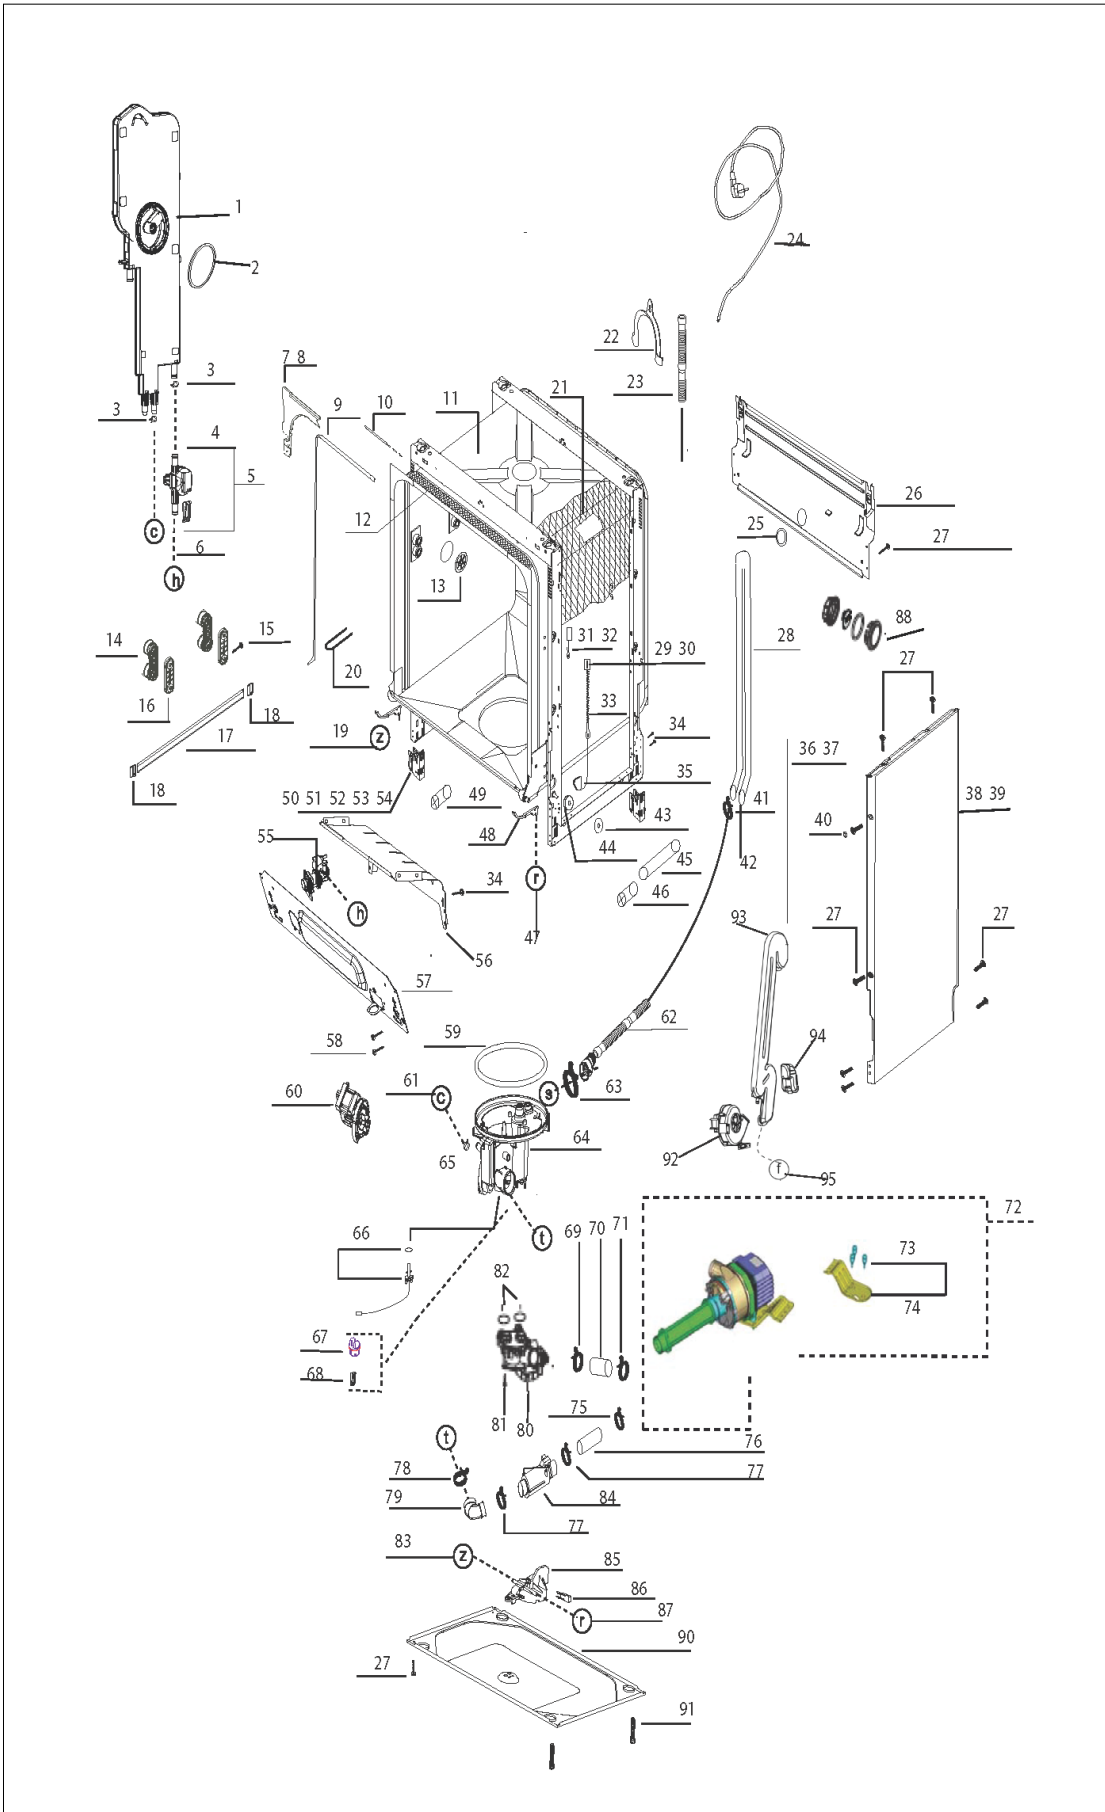

Item	Part No.	Name	Qty	Uom	NOTES
23	039725-000	DRAIN HOSE	1	EA	
Comments for Part Num. 039725-000 profixappliances@gmail.com on Dec 12, 2017 Per Bradleysapplianceservice: IF LONG EXTERIOR DRAIN HOSE IS REQUIRED - FROM BACK OF DISHWASHER TO DRAIN OUTLET - ORDER PART NUMBER: 039726-000 DRAIN HOSE IF SUMP TO BACK OF UNIT DRAIN HOSE IS REQUIRED - INSIDE OF UNIT - ORDER PART NUMBER: 039725-000 SUMP DRAIN HOSE (16 INCHES LONG)					
24	039949-000	MAIN PLUG EURO 120 V CANADA	1	EA	
25	039918-000	DRAIN HOSE HOLDER 7037	1	EA	
26	050891-000	REAR BOTTOM SUPPORT	1	EA	
27	039876-000	SCREW	11	EA	
28	039792-000	COLUMN ASSY	1	EA	
29	057470-000	DUAL SPRING HOLDER TOP PART	2	EA	
30	057471-000	DUAL SPRING HOLDER LOWER PART	2	EA	
31	039763-000	DOOR ADJUSTMENT GROUP-LEFT	1	EA	
32	059866-000	DOOR ADJUSTMENT GROUP	1	EA	
33	057495-000	HINGE SPRING	2	EA	
34	039917-000	BOLT M4X8 D3731 D3421	6	EA	
35	039894-000	HINGE ROPE GROUP	2	EA	
36	057529-000	NOISE ISOLATION	1	EA	
Not Shown	NOTE	SLIDES ON TRIM OF TUB		EA	
37	039760-000	NOISE ISOLATION	1	EA	
Not Shown	NOTE	STICKS ON SIDE OF UNIT		EA	
38	057516-000	SIDE PANEL-LEFT	1	EA	
39	057517-000	SIDE PANEL-RIGHT	1	EA	
40	060203-000	SCREW CAP SIDE WALLS	4	EA	
41	039952-000	HOSE CLAMP (Ø 28_7)	1	EA	
42	039725-000	DRAIN HOSE	1	EA