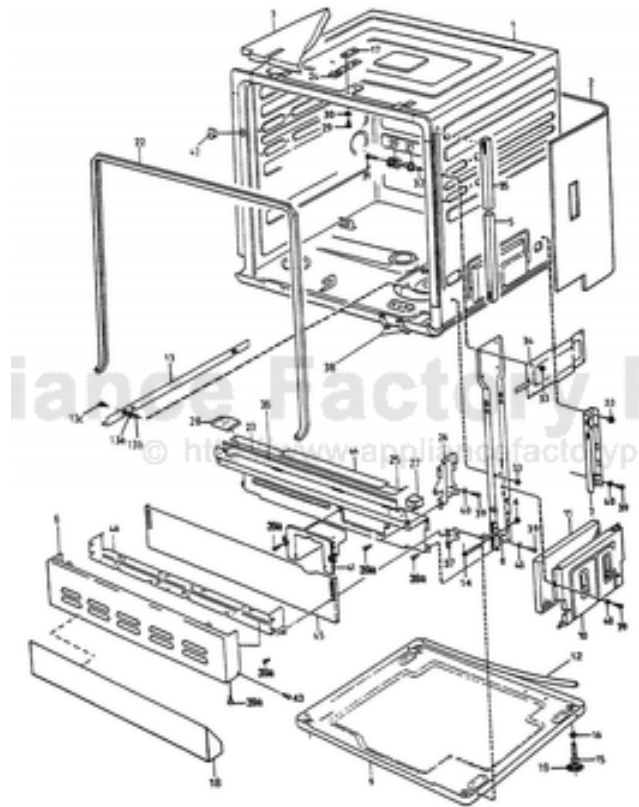

# VIKING VUD140 Owner's Manual

[Shop genuine replacement parts for VIKING VUD140](#)

[Find Your VIKING Dishwasher Parts - Select From 36 Models](#)

----- Manual continues below -----

Ref #	Part Number	Qty.	Description
1	PD330036		CABINET WITH INSULATION
2	PD340007		CABINET INSULATION 8052005
3	PD340002		TOP INSULATION 8007346
4	PD300055		LOCK NUT M5 (8901191)
5	PD300017		SEAL STRIP (8007349)
6	PD330031BK		DOOR PANEL (XBK) 8056192-29
6	PD330031SS		LOWER PANEL (XSS) 8056192-95
6	PD330031WH		LOWER PANEL (XWH) 8056192-0
6	C9000460AL		LOWER PANEL - XALX (FKVUDAL)
6	C9000460BU		LOWER PANEL - XBUX (FKVUDBU)
6	C9000460FG		LOWER PANEL - XFGX (FKVUDFG)
6	C9000460PL		LOWER PANEL - XPLX (FKVUDPL)
6	C9000460VB		LOWER PANEL - XVBX (FKVUDVB)
7	PD330024		REAR SIDE SUPPORT 8052174
8	PD330002		FRONT SIDE SUPPORT 8005286
9	PD330029		BOTTOM 8055096
10	PD330025		LOWER SIDE 8052790
11	PD340003		INSULATION 8007360
12	PD300030		TAPE WHITE (8052150)
13	PD320013		LOWER RUNNERGUIDE COMPLETE(8800799)
A	PD320010		SLEEVE 8050833
B	PD300061		O-RING (8901753)
C	PD300047		SCREW MCS 6X14 (8900063)
14	PD300053		SCREW MCS M5X55 (8900778)
15	PD330022		FOOT 8051505
16	PD300025		NUT M8, H28, N16 (LONG) (8051516)
NI	PD300054		NUT M8 (8901155)
17	PD330014		MOUNTING PLATE 8008990
18	PD340005		COVER SOUND INSULATION 8056370
19	PD130002		DISHWASHER FOOT-GLIDE (8051957)
20	PD300039		ROLLER (8055674)
21	PD300040		BEARING ROLLER (8055675)
22	PD300031		COVER SEAL 8052180
23	PD330011		PROTECTIVE PLATE (8006988)
24	PD330012		LOCK CATCH (8071532)ASKO
25	PD300064		SEAL STRIP (8901790)
26	PD300071		HINGE BEARING LEFT 8008996
NI	PD300070		HINGE BEARING RIGHT 8008994
27	PD300021		SEAL STRIP (8009615)
28	PD330018		SPLASH GUARD
29	PD300046		SCREW MCS 5X12 (8900046)
30	PD300066		WASHER 5, 3X10 8901984
31	PD300065		SCREW A2 MSCS M6X25 8901959
32	PD300061		O-RING (8901753)
33	PD300056		LOCK NUT M6 (8901192)
34	PD330016		SIDE MEMBER 8009377
35	PD300020		SEAL STRIP (8009398)
36	PD300042		STRIP BACK
NI	PD300030		TAPE WHITE (8052150)
37	PD330015		ADJUSTABLE SUPPORT 8008992
38	PD300077		SPONGE RUBBER STRIP 9X9X150 8009908
39	PD100007		SCREW (8900327)
A	PD300051		SCREW RTS-KOMBL 4,2X13FZBT2(8900352)
40	PD100028		LOCK WASHER (8901413)
41	PD330021		PROTECTIVE HOUSING 8051486
42	PD310022		PLUG 8051088
43	PD300049		SCREW RTS 3, 5X9 5 FZBT10 (8900311)
44	PD300019		PROTECTIVE TAPE
45	PD330039		KICK PLATE 8056674-29
46	PD330001		ADJUSTING PLATE 8005283