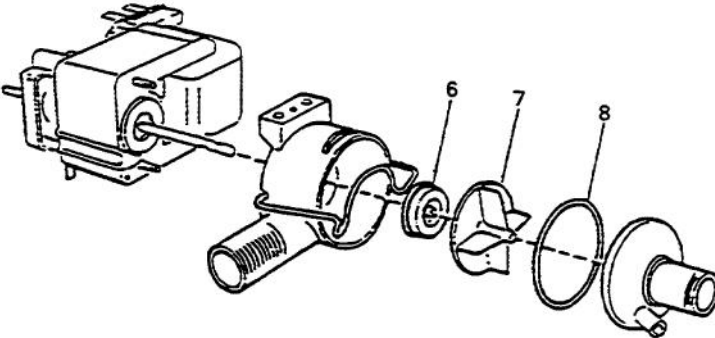

Ref #	Part Number	Qty.	Description
1	PD300075		AXIAL SEAL WITH PRESS.RING 8801050
2	PD310016		PUMP IMPELLER 8801044
3	PD300044		SEAL (8901765)
4	PD120026		HOUSING PUMP 8058452
5	PD300008		SEAL SET (7701054)
6	PD300011		SEAL (8002582)
7	PD310014		PUMP IMPELLER 8800735
8	PD100047		O-RING 8002584