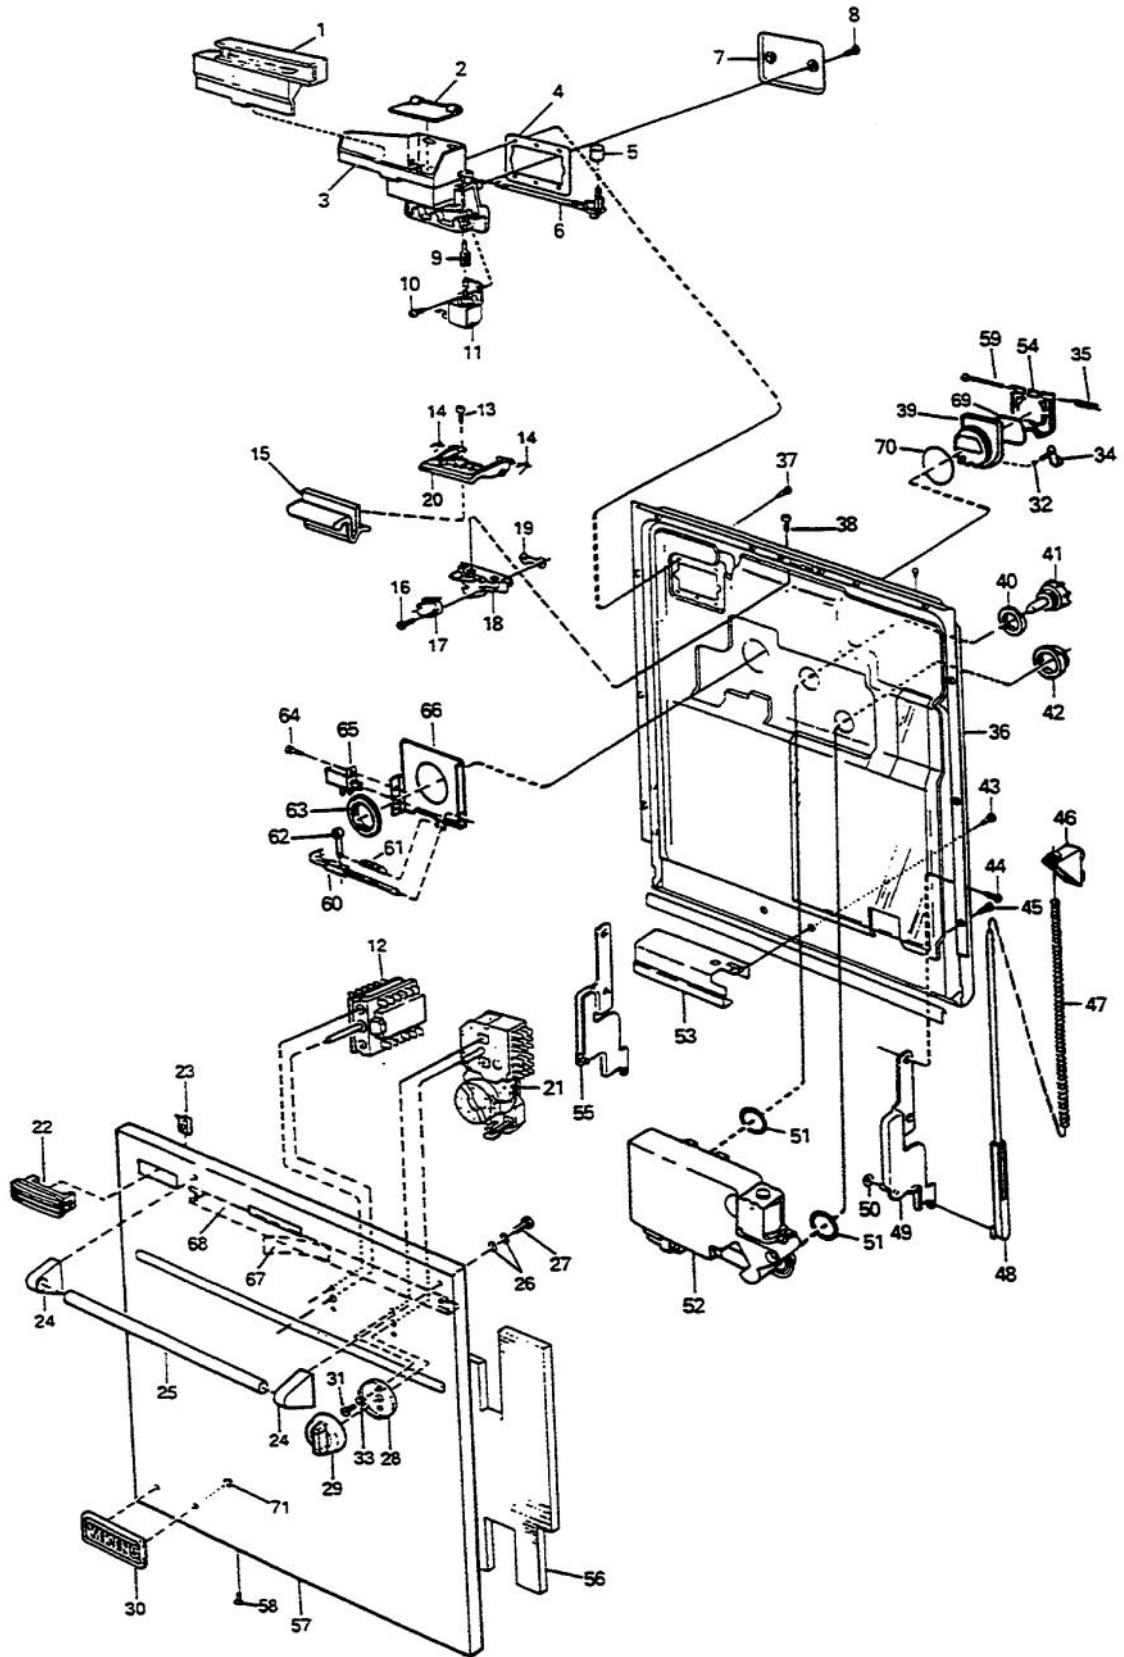

Ref #	Part Number	Qty.	Description
1	PD350012		VENT INSERT
2	PD330008		COVER 8005671
3	PD330010		VENT CASING 8006164
4	PD300014		SEAL (8005323)
5	PD340001		WEIGHT 8005334
6	PD300080		VENT SHAFT 8005337
7	PD330035		COVER 87005335
8	PD100018		SCREW (8902085)
9	PD330005		COVER CATCH (8005326)
10	PD300068		SCREW PTK 35X10 OWN (8902042)
11	PD310021		SOLENOID 120V 8050893
12	PD140007		SWITCH ROTARY 8056214
13	PD100008		SCREW (8901097)
14	PD110011		SPRING-HANDLE LOCK (8007078)
15	PD350014		LATCH HANDLE
16	PD300069		SCREW MRT TT 3X16FZBT10 8902102
17	PD310003		MICRO SWITCH 8053107
18	PD330020		LATCH BRACKET (8051485)
19	PD330013		ADJUSTING PLATE 8008554
20	PD350017		LATCH 8007076-19
21	PD310010		TIMER 120V 60HZ 8056108
22	PD350015BK		VENT GRILL (BLACK) 8054846-33
	PD350015WH		VENT GRILL (WHITE) 8054849-0
23	PD030020		SPRING CLIP - NO.8056201 FKVUD
24	PE030001		BRACKET, DOOR, HANDLE
	PE030001PVD		END CAP DOOR HANDLE XBR
25	F0002574SS		HANDLE (STAINLESS STEEL)
	F0002574BR		HANDLE (BRASS)
26	PD040006		1/4 FLAT WASHER 1/16 X 3/4
27	PD010005		HEX HD. BOLT - 1/4-20 X 1
28	PB010045		KNOB BEZEL - VUD140 (OLD STYLE)
	PB010085		KNOB BEZEL
29	PA010018		KNOB DISHWASHER XBK 8056199-33
	PA010019		KNOB, DISHWASHER - XWHX
30	PE010016		NAMEPLATE, LOGO, PRO
	PE010017		LOGO (VGSO,VEDO,VGDO,VUD) XWH/CHR
	PE010079		4.5 LOGO/VIKING PROF, BK/BR
	PE010080		4.5 LOGO/VIKING PROF XWH/BR
31	PD100009		SCREW (8900944)
32	PD300062		O-RING 3, 6 9X1 78 NBR70(8901758)
33	PD100028		LOCK WASHER (8901413)
34	PD330027		DETERGENT COMPARTMENT HOOK (NO LONGER AVAILAB...
35	PD300034		DETERGENT COMPT SPRING (8053064)
36	PD330037		INNER DOOR WITH INSULATION
37	PD100018		SCREW (8902085)
38	PD100018		SCREW (8902085)
39	PD350013		DETERGENT CONTAINER (8054859-36)
40	PD300013		NUT (8004037)
41	PD310015		MAGIC EYE 8800920
NI	PD100058		SEAL SET - ROLLER (8002218)
42	PD320001		NOZZLE 8004038
43	PD300052		SCREW F1 RTS 4, 2X13 T20 (8900644)
44	PD100017		SCREW
45	PD300081		SCREW A4 RTS 3, 5X9 5 T10
46	PD330023		SPRING STOP 8052172
47	PD300041		SPRING (8056212)
48	PD320015		SPRING GUIDE
49	PD320008		HINGE RIGHT 8009000
50	PD300059		WASHER 8X14X1, NYLON (8901405)
51	PD300003		O-RING (7382087)