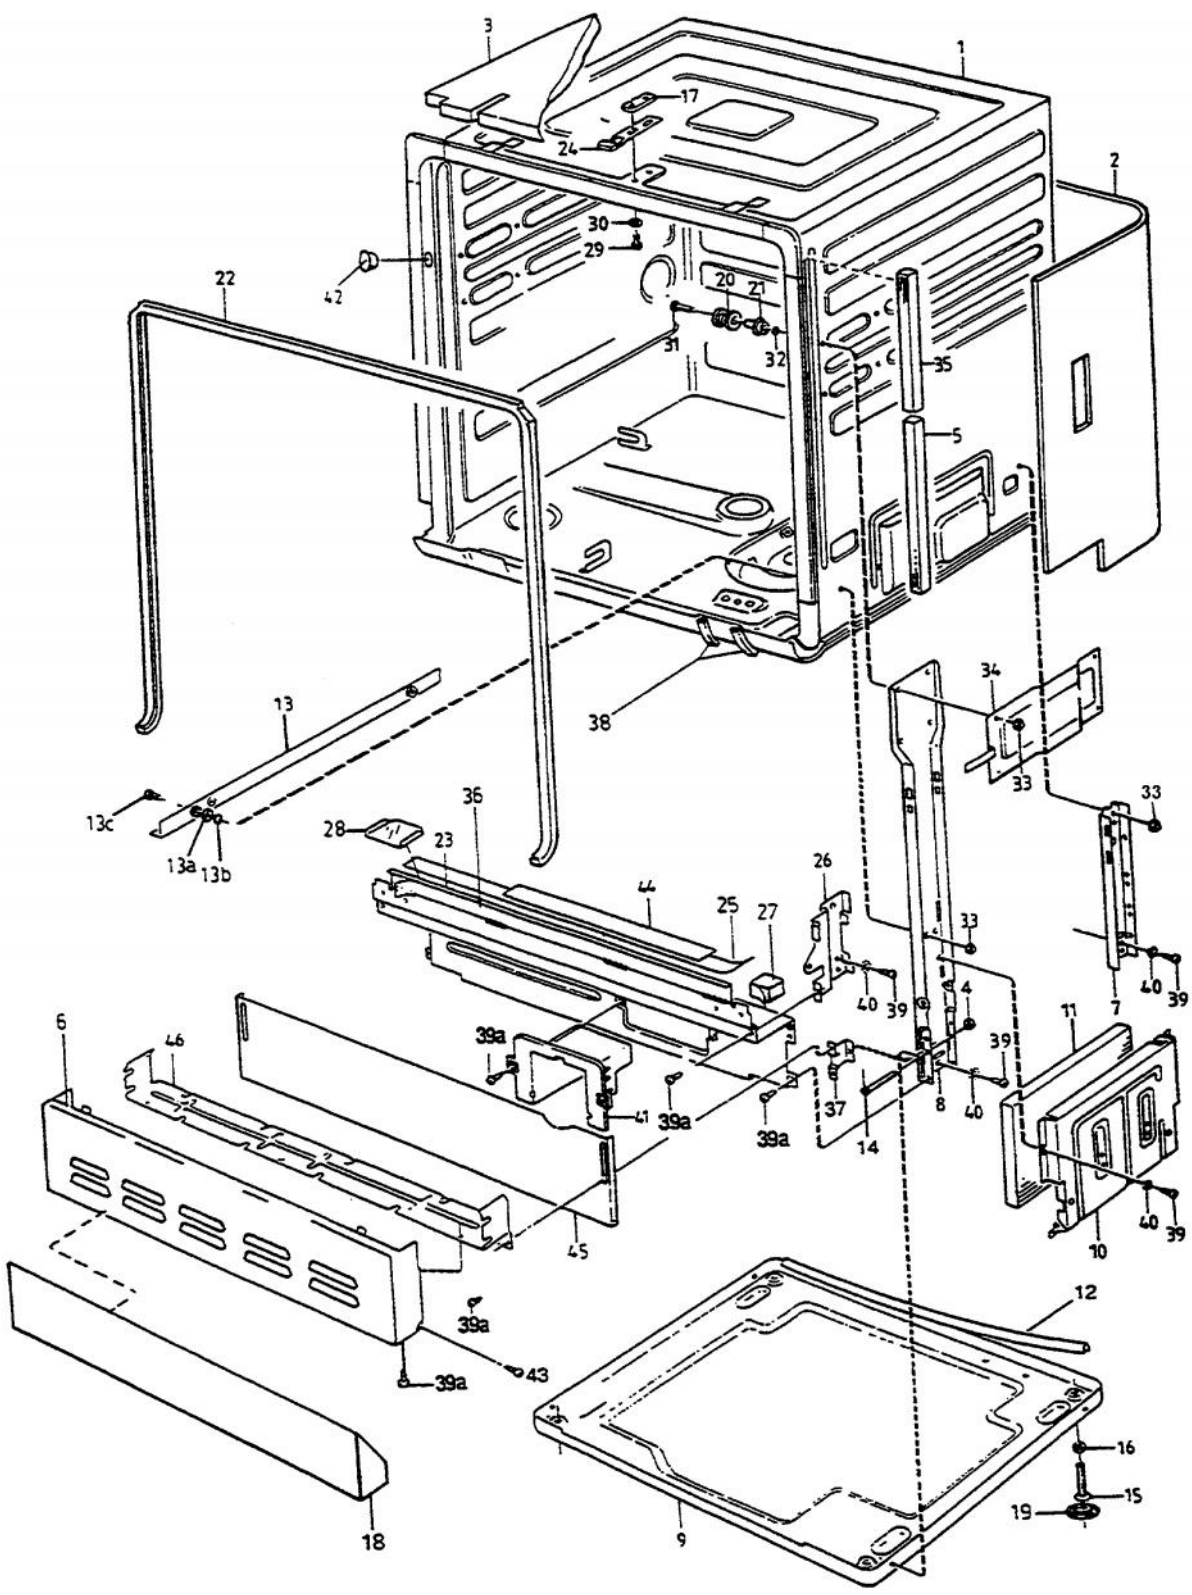

# VIKING VUD140 Owner's Manual

[Shop genuine replacement parts for VIKING VUD140](#)

[Find Your VIKING Dishwasher Parts - Select From 36 Models](#)

----- Manual continues below -----

Ref #	Part Number	Qty.	Description
1	PD330036		CABINET WITH INSULATION
2	PD340007		CABINET INSULATION 8052005
3	PD340002		TOP INSULATION 8007346
4	PD300055		LOCK NUT M5 (8901191)
5	PD300017		SEAL STRIP (8007349)
6	PD330031BK		DOOR PANEL (XBK) 8056192-29
6	PD330031SS		LOWER PANEL (XSS) 8056192-95
6	PD330031WH		LOWER PANEL (XWH) 8056192-0
6	C9000460AL		LOWER PANEL - XALX (FKVUDAL)
6	C9000460BU		LOWER PANEL - XBUX (FKVUDBU)
6	C9000460FG		LOWER PANEL - XFGX (FKVUDFG)
6	C9000460PL		LOWER PANEL - XPLX (FKVUDPL)
6	C9000460VB		LOWER PANEL - XVBX (FKVUDVB)
7	PD330024		REAR SIDE SUPPORT 8052174
8	PD330002		FRONT SIDE SUPPORT 8005286
9	PD330029		BOTTOM 8055096
10	PD330025		LOWER SIDE 8052790
11	PD340003		INSULATION 8007360
12	PD300030		TAPE WHITE (8052150)
13	PD320013		LOWER RUNNERGUIDE COMPLETE(8800799)
A	PD320010		SLEEVE 8050833
B	PD300061		O-RING (8901753)
C	PD300047		SCREW MCS 6X14 (8900063)
14	PD300053		SCREW MCS M5X55 (8900778)
15	PD330022		FOOT 8051505
16	PD300025		NUT M8, H28, N16 (LONG) (8051516)
NI	PD300054		NUT M8 (8901155)
17	PD330014		MOUNTING PLATE 8008990
18	PD340005		COVER SOUND INSULATION 8056370
19	PD130002		DISHWASHER FOOT-GLIDE (8051957)
20	PD300039		ROLLER (8055674)
21	PD300040		BEARING ROLLER (8055675)
22	PD300031		COVER SEAL 8052180
23	PD330011		PROTECTIVE PLATE (8006988)
24	PD330012		LOCK CATCH (8071532)ASKO
25	PD300064		SEAL STRIP (8901790)
26	PD300071		HINGE BEARING LEFT 8008996
NI	PD300070		HINGE BEARING RIGHT 8008994
27	PD300021		SEAL STRIP (8009615)
28	PD330018		SPLASH GUARD
29	PD300046		SCREW MCS 5X12 (8900046)
30	PD300066		WASHER 5, 3X10 8901984
31	PD300065		SCREW A2 MSCS M6X25 8901959
32	PD300061		O-RING (8901753)
33	PD300056		LOCK NUT M6 (8901192)
34	PD330016		SIDE MEMBER 8009377
35	PD300020		SEAL STRIP (8009398)
36	PD300042		STRIP BACK
NI	PD300030		TAPE WHITE (8052150)
37	PD330015		ADJUSTABLE SUPPORT 8008992
38	PD300077		SPONGE RUBBER STRIP 9X9X150 8009908
39	PD100007		SCREW (8900327)
A	PD300051		SCREW RTS-KOMBL 4,2X13FZBT2(8900352)
40	PD100028		LOCK WASHER (8901413)
41	PD330021		PROTECTIVE HOUSING 8051486
42	PD310022		PLUG 8051088
43	PD300049		SCREW RTS 3, 5X9 5 FZBT10 (8900311)
44	PD300019		PROTECTIVE TAPE
45	PD330039		KICK PLATE 8056674-29
46	PD330001		ADJUSTING PLATE 8005283