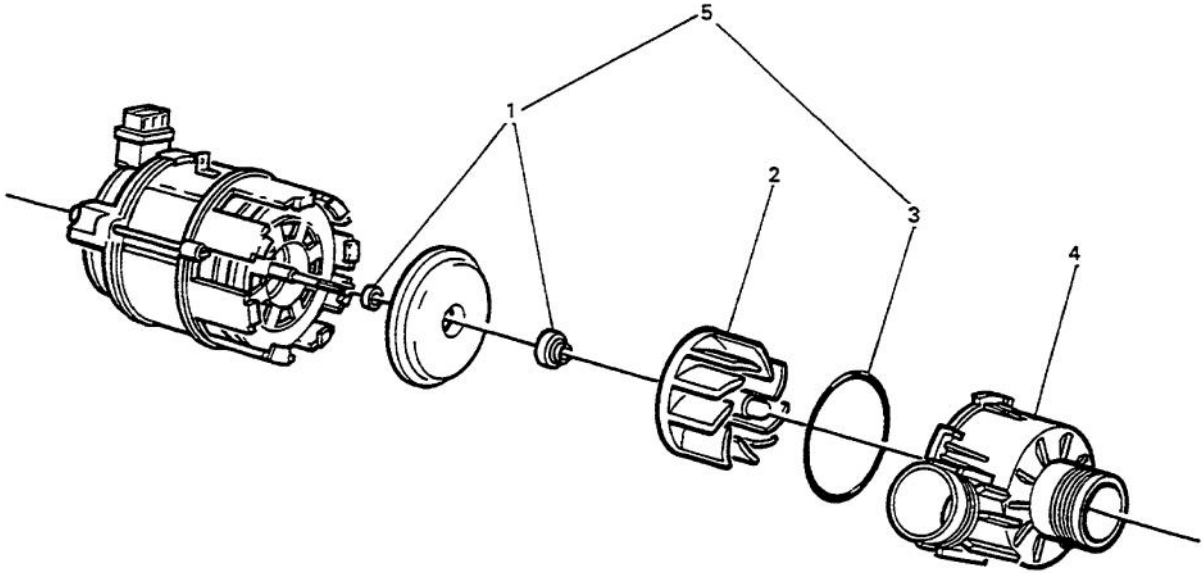

Ref #	Part Number	Qty.	Description
1	PD300075		AXIAL SEAL WITH PRESS.RING 8801050
2	PD310016		PUMP IMPELLER 8801044
3	PD300044		SEAL (8901765)
4	PD120026		HOUSING PUMP 8058452
5	PD300008		SEAL SET (7701054)
6	PD300011		SEAL (8002582)
7	PD310014		PUMP IMPELLER 8800735
8	PD100047		O-RING 8002584