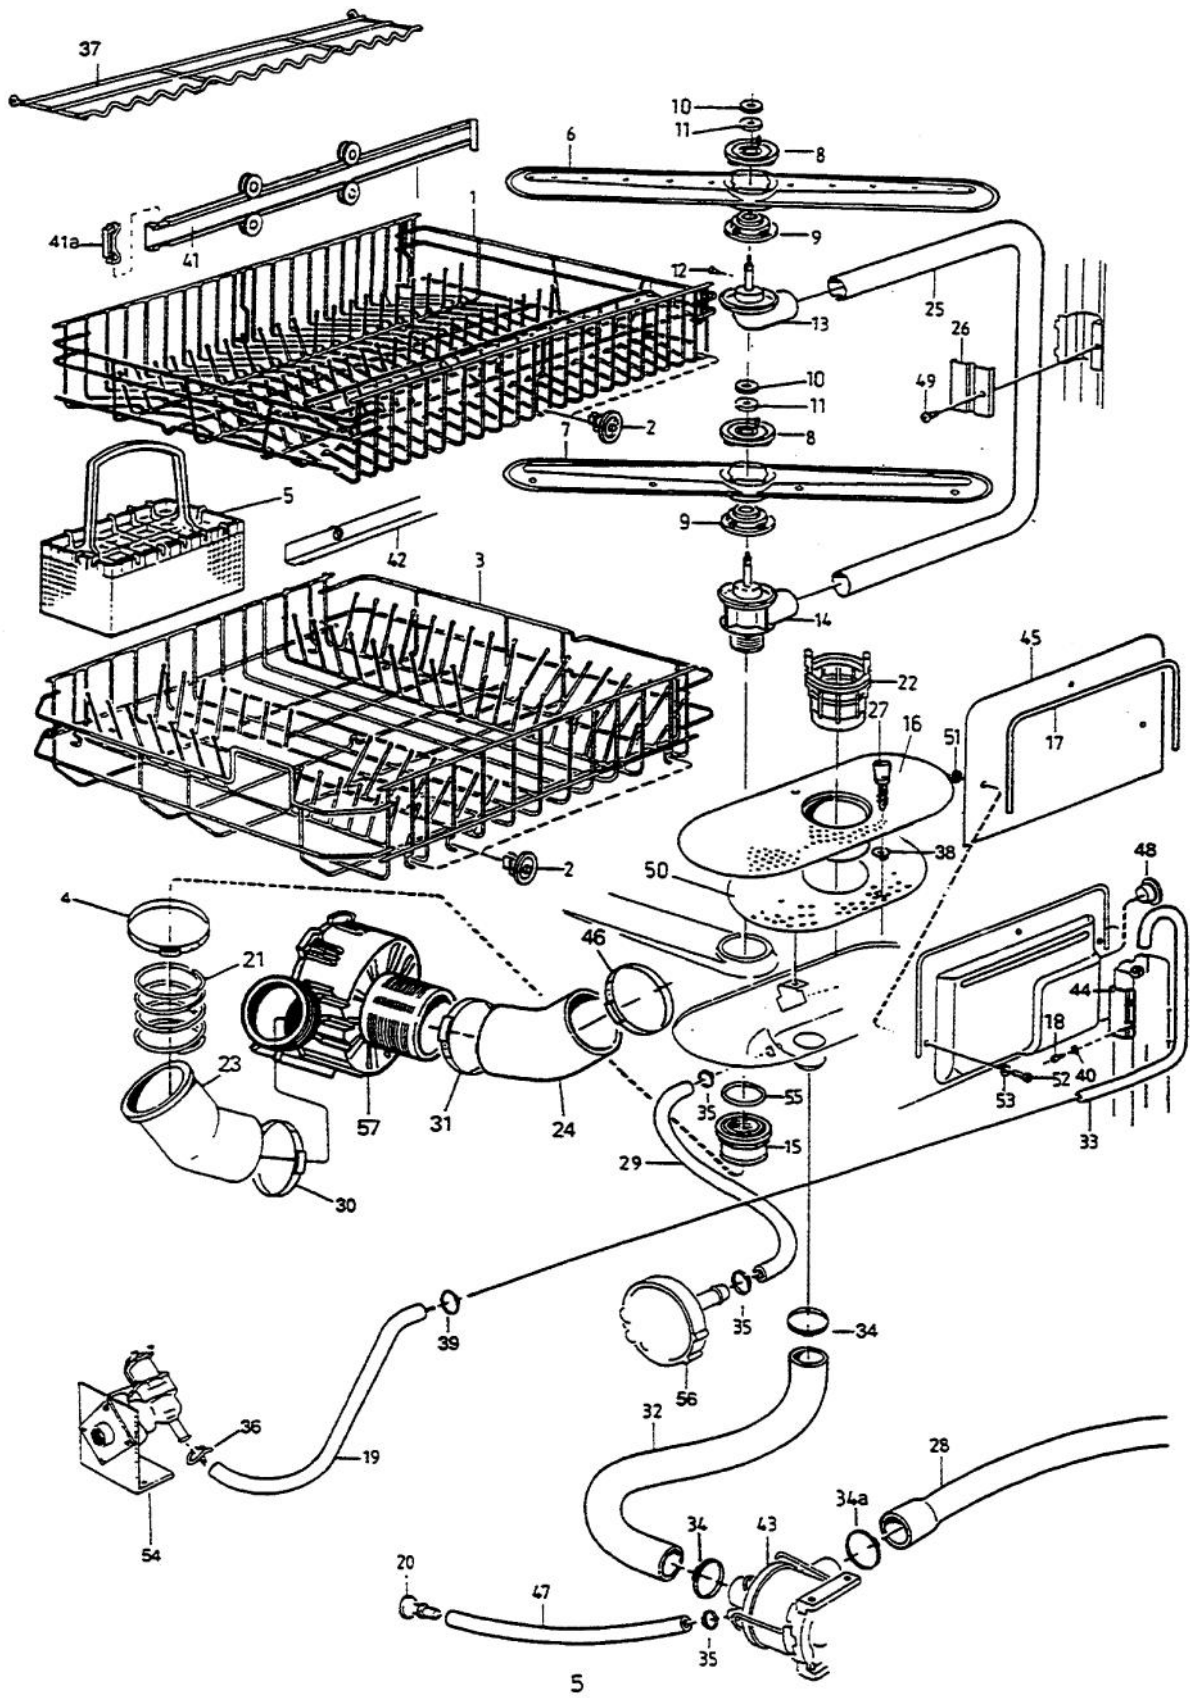

Ref #	Part Number	Qty.	Description
46	PD330001		ADJUSTING PLATE 8005283
NI	014788-000		DRIP TRAY SERVICE ASSEMBLY

Ref #	Part Number	Qty.	Description
1	PD350019		BASKET UPPER DISH
2	PS300001		LOWER RACK WHEEL (10MM) 807 8641 - 77
3	PD350018		LOWER DISH RACK
4	PD300006		HOSE CLIP R30 (7480180)
5	PD150032		CUTLERY BASKET, INC. DOOR (NO HANDLE)
6	PD350005		UPPER SPRAY ARM
7	PD350006		LOWER SPRAY ARM (8052345)
8	PD300072		UPPER SPRAY ARM BEARING 8052079
9	PD300073		BEARING LOWER SPRAY ARM 8052080
10	PD300029		NUT M4 (8052108)
11	PD100035		WASHER (8052095)
12	PD300015		SPRAY TUBE PLUG (8007031)
13	PD300036		BEARING UPPER SPRAY PIPE 8054670
14	PD300037		LOWER SPRAY PIPE BEARING(8055140)
15	PD330003		MUFF 8005292
16	PD350002		UPPER STRAINER
17	PD300016		SEAL (8007209)
18	PD100007		SCREW (8900327)
19	PD320011		INLET HOSE 8051475
20	PD300004		PLUG (7382607)
21	PD300012		SPRING (8003948)
22	PD350001		STRAINER BASKET 8050046-36
23	PD320012		PRESSURE HOSE 8055115
24	PD320004		SUCTION HOSE 8005609
25	PD320003		SPRAY PIPE 8005280
26	PD330007		HOLDER (8005669)
27	PD300028		RETAINING SCREW STRAINER 8051810-36
28	PD320009		OUTLET HOSE POLYPROPEN (8009947)
29	PD320006		RUBBER HOSE 8008740
30	PD300078		HOSE CLIP 45, 5 8054437
31	PD300074		HOSE CLAMP 48, 3-51,5 8052346
32	PD320005		OUTLET HOSE 8005610
33	PD340006		FILL PIPE COPPER 8056404
34	PD100046		HOSE CLIP (8052239)
34A	PD300005		HOSE CLAMP R19 (7382609)
35	PD300007		HOSE CLAMP R9 (7480188)
36	PD300010		HOSE CLAMP R12 (8000728)
37	PD350010		SHELF CUP GREY 8071336-49
38	PD300027		LOCK WASHER STRAINER 8051803
39	PD300009		HOSE CLAMP R10 (8000214)
40	PD100028		LOCK WASHER (8901413)
41	PD320014		UPPER RUNNER GUIDE (COMPLETE)
41A	PD330028		DISH RACK STOP 8053145-77
42	PD320013		LOWER RUNNERGUIDE COMPLETE(8800799)
43	PD310008		OUTLET PUMP 120V 8801348
44	PD330017		INLET PIPE MOUNT 8009469
45	PD300024		WATER SEAL (8051369)
46	PD300033		HOSE CLIP 52, 8-56, 0 (8052728)
47	PD320002		RUBBER HOSE 8X12X160 8004075
48	PD310022		PLUG 8051088
49	PD300048		SCREW A4 RTS ST 3, 5X13 (8900308)
50	PD350004		LOWER STRAINER
51	PD300057		NUT M6 M4 (8901242)
52	PD300045		SCREW MCS 4X6 (8900026)
53	PD300079		GASKET 8007211
54	PD310011		INLET VALVE 8056116
55	PD100039		O-RING (8901755)
56	PD310019		PRESSURE SWITCH 8051530
57	PD310012		CIRCULATION PUMP 120V 8801357