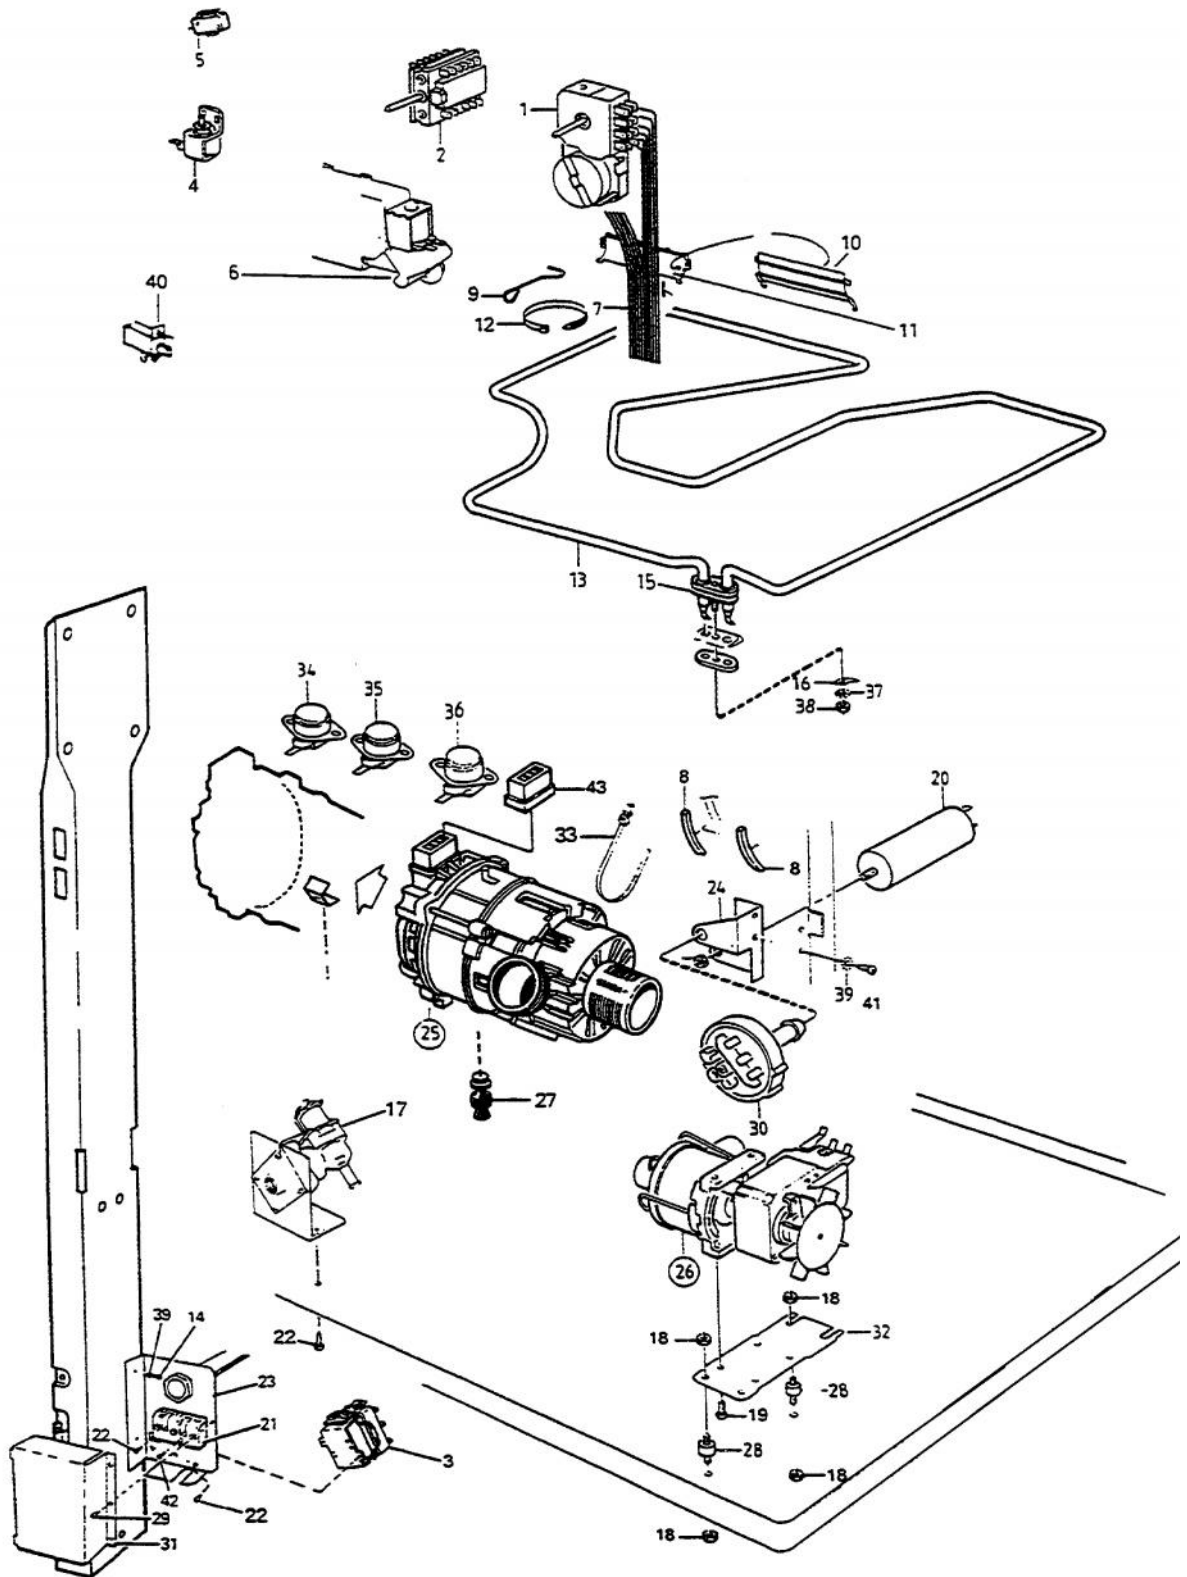

Ref #	Part Number	Qty.	Description
46	PD330001		ADJUSTING PLATE 8005283
NI	014788-000		DRIP TRAY SERVICE ASSEMBLY

Ref #	Part Number	Qty.	Description
1	PD350019		BASKET UPPER DISH
2	PS300001		LOWER RACK WHEEL (10MM) 807 8641 - 77
3	PD350018		LOWER DISH RACK
4	PD300006		HOSE CLIP R30 (7480180)
5	PD150032		CUTLERY BASKET, INC. DOOR (NO HANDLE)
6	PD350005		UPPER SPRAY ARM
7	PD350006		LOWER SPRAY ARM (8052345)
8	PD300072		UPPER SPRAY ARM BEARING 8052079
9	PD300073		BEARING LOWER SPRAY ARM 8052080
10	PD300029		NUT M4 (8052108)
11	PD100035		WASHER (8052095)
12	PD300015		SPRAY TUBE PLUG (8007031)
13	PD300036		BEARING UPPER SPRAY PIPE 8054670
14	PD300037		LOWER SPRAY PIPE BEARING(8055140)
15	PD330003		MUFF 8005292
16	PD350002		UPPER STRAINER
17	PD300016		SEAL (8007209)
18	PD100007		SCREW (8900327)
19	PD320011		INLET HOSE 8051475
20	PD300004		PLUG (7382607)
21	PD300012		SPRING (8003948)
22	PD350001		STRAINER BASKET 8050046-36
23	PD320012		PRESSURE HOSE 8055115
24	PD320004		SUCTION HOSE 8005609
25	PD320003		SPRAY PIPE 8005280
26	PD330007		HOLDER (8005669)
27	PD300028		RETAINING SCREW STRAINER 8051810-36
28	PD320009		OUTLET HOSE POLYPROPEN (8009947)
29	PD320006		RUBBER HOSE 8008740
30	PD300078		HOSE CLIP 45, 5 8054437
31	PD300074		HOSE CLAMP 48, 3-51,5 8052346
32	PD320005		OUTLET HOSE 8005610
33	PD340006		FILL PIPE COPPER 8056404
34	PD100046		HOSE CLIP (8052239)
34A	PD300005		HOSE CLAMP R19 (7382609)
35	PD300007		HOSE CLAMP R9 (7480188)
36	PD300010		HOSE CLAMP R12 (8000728)
37	PD350010		SHELF CUP GREY 8071336-49
38	PD300027		LOCK WASHER STRAINER 8051803
39	PD300009		HOSE CLAMP R10 (8000214)
40	PD100028		LOCK WASHER (8901413)
41	PD320014		UPPER RUNNER GUIDE (COMPLETE)
41A	PD330028		DISH RACK STOP 8053145-77
42	PD320013		LOWER RUNNERGUIDE COMPLETE(8800799)
43	PD310008		OUTLET PUMP 120V 8801348
44	PD330017		INLET PIPE MOUNT 8009469
45	PD300024		WATER SEAL (8051369)
46	PD300033		HOSE CLIP 52, 8-56, 0 (8052728)
47	PD320002		RUBBER HOSE 8X12X160 8004075
48	PD310022		PLUG 8051088
49	PD300048		SCREW A4 RTS ST 3, 5X13 (8900308)
50	PD350004		LOWER STRAINER
51	PD300057		NUT M6 M4 (8901242)
52	PD300045		SCREW MCS 4X6 (8900026)
53	PD300079		GASKET 8007211
54	PD310011		INLET VALVE 8056116
55	PD100039		O-RING (8901755)
56	PD310019		PRESSURE SWITCH 8051530
57	PD310012		CIRCULATION PUMP 120V 8801357