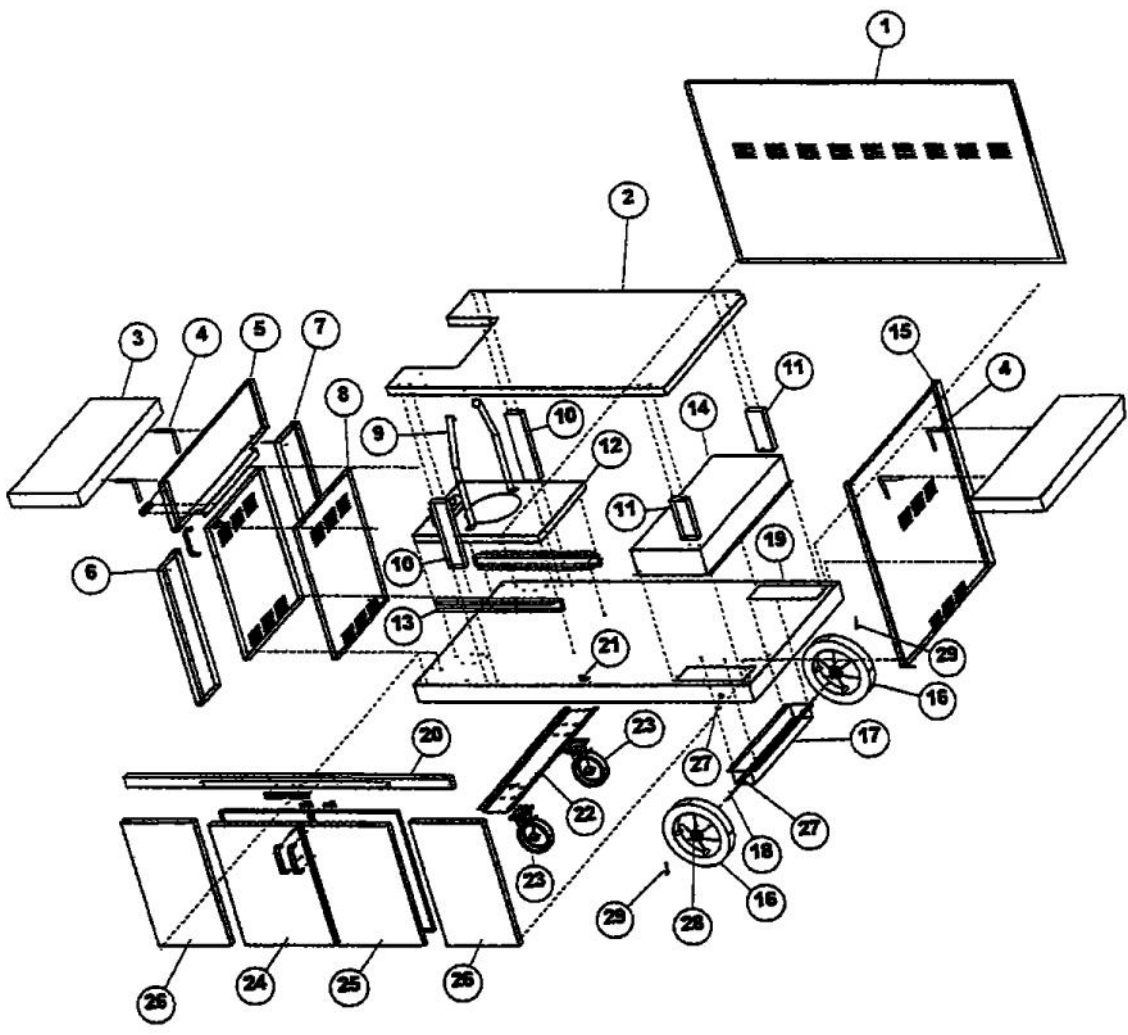

----- Manual continues below -----

| Ref # | Part Number | Qty. | Description |
|-------|-------------|------|--|
| 1 | B2003376 | | CART BACK (VGBQ53) |
| 2 | B2003366 | | I/S SHELF (VGBQ53) |
| 3 | B3003367 | | SIDE SHELF (VGBQ) |
| 4 | PC020017 | | SIDE SHELF HINGE-(VGBQ)-CHNO.J17-4270 |
| 5 | G3003501 | | LH UPPER SIDE ASSY (VGBQ41/53) |
| 6 | B2003353 | | FRONT SIDE WALL (VGBQ41/53) |
| 7 | B2003354 | | REAR SIDE WALL (VGBQ41/53) |
| 8 | G3203500 | | TANK ACCESS DOOR ASSY(VGBQ41/53) |
| 9 | B2004202 | | L.P. TANK STRAP (VGBQ) |
| 10 | B2003362 | | SHELF SUPT (LONG) |
| 11 | B2003363 | | SHELF SUPT (SHORT) |
| 12 | B3003361 | | TANK DRAWER (VGBQ) |
| 13 | PK000018 | | TANK DRAWER SLIDE (RH OR LH) BBQ GRILL |
| 14 | B2003277 | | WHEEL WELL - 48 BBQ GRILL |
| 15 | B2003280 | | CART RH SIDE - 48 BBQ GRILL |
| 16 | PC030022 | | WHEEL FOR BBQ GRILL |
| 17 | B2003276 | | WHEEL BRACE - 48 BBQ GRILL |
| 18 | PC020018 | | WHEEL AXLE (VGBQ41/53) |
| 19 | G3003503 | | CART BTM/WELD STUD ASSY (VGBQ53) |
| 20 | G3003398 | | FRONT DOOR BRACE (VGBQ53) |
| 21 | PE050031 | | CART DOOR LATCH (CHNO. M22-2430) VGBQ |
| 22 | B2003364 | | CASTER BRACE (BBQ) |
| 23 | PC030020 | | CASTER, SWIVEL |
| 24 | G3203395 | | DOOR ASSY-LH (VGBQ53) |
| 25 | G3203396 | | DOOR ASSY-RH (VGBQ53) |
| 26 | B2003279 | | FRONT WALL - 48 BBQ GRILL |
| 27 | PD040036 | | BUSHING - 7/16O.D. X 1/4TCK XSSX |
| 28 | PD040041 | | CART WHEEL BUSHING XPLX BBQ |
| 29 | PC020019 | | COTTER PIN |
| NI | PD030043 | | 1/4-20 CAGE NUT SS |
| NI | PD020059 | | 1/4-20 X 1/2 CAP SCREW SS |
| NI | PD020070 | | 1/4 X 20 X 1 SHOULDER THUMB SCREW |
| NI | A2003377 | | WHEEL WELL BRACE (VGBQ) |
| NI | B2003365 | | SHELF BRKT |