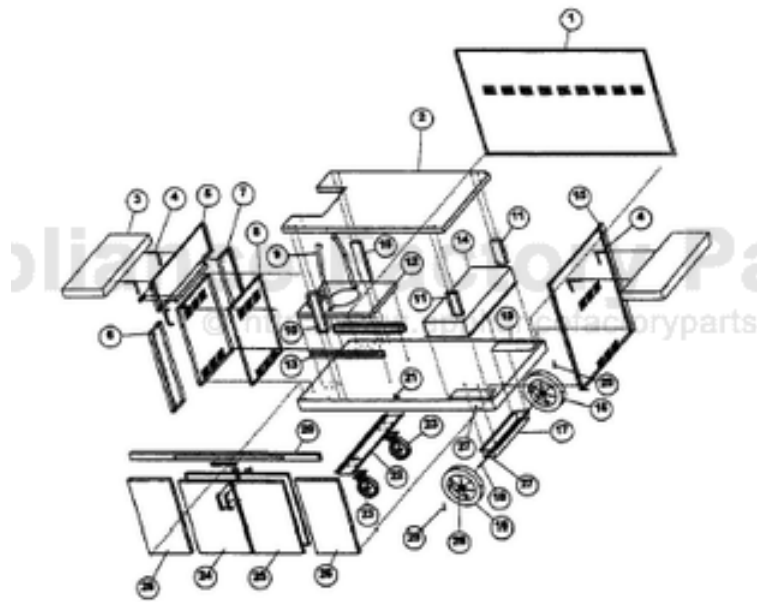

[Find Your VIKING Grill Parts - Select From 210 Models](#)

----- Manual continues below -----