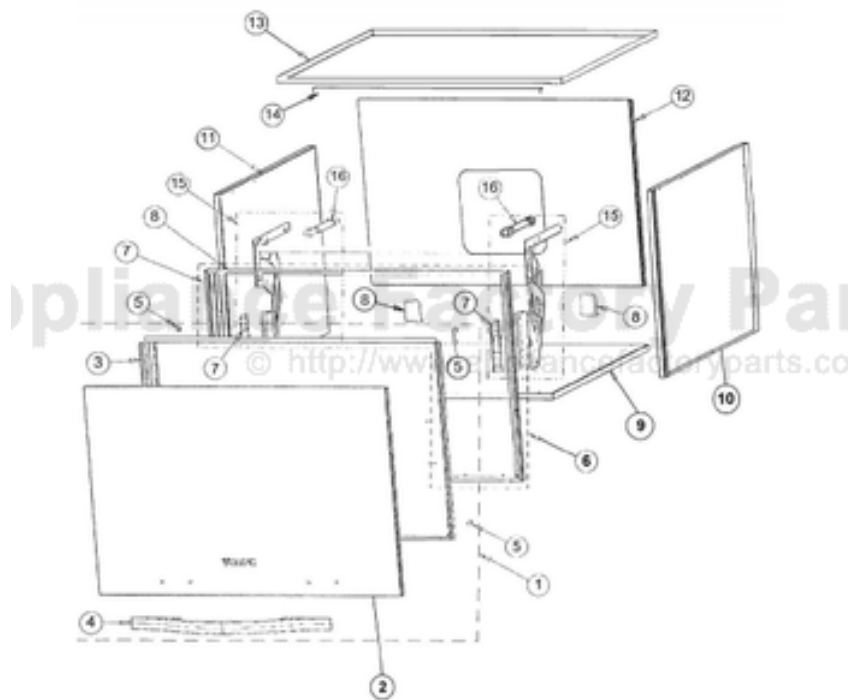

[Find Your VIKING Microwave Parts - Select From 37 Models](#)

----- Manual continues below -----