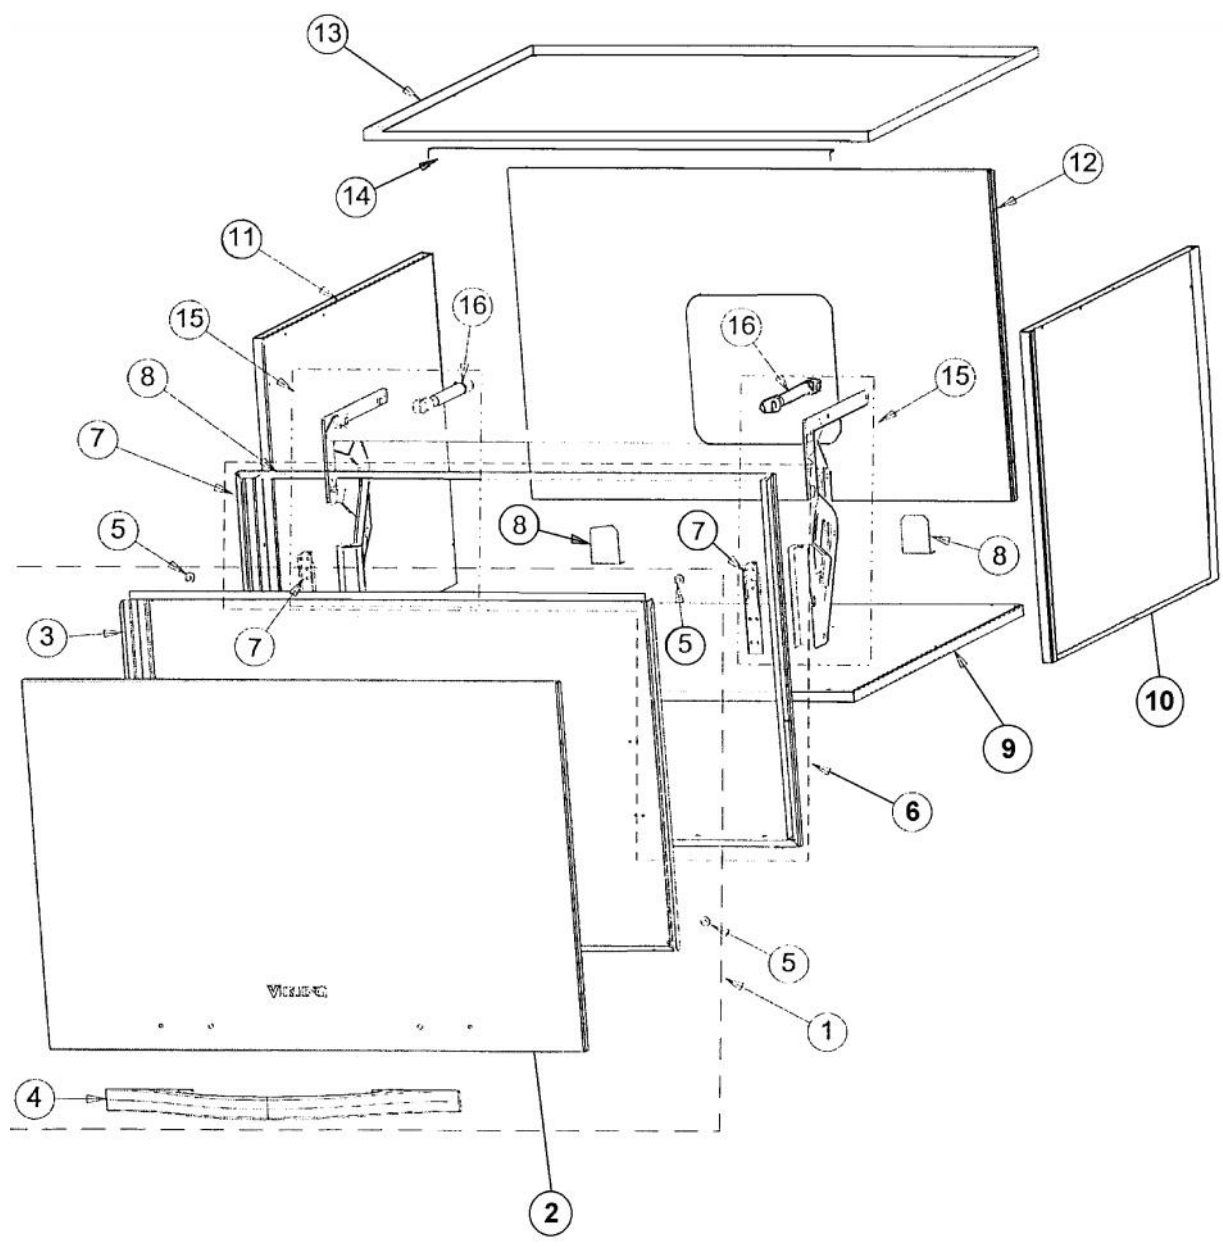

----- Manual continues below -----

Ref #	Part Number	Qty.	Description
1	G3206087BK		DESIGN MWC 27 DOOR ASSYXBKX
	G3206087BKBR		DSGN MWC 27DOOR ASSYXBKBRX
	G3206087BT		DESIGN MWC 27 DOOR ASSYXBTX
	G3206087BTBR		DSGN MWC 27DOOR ASSYXBTBRX
	G3206087GG		DESIGN MWC 27 DOOR ASSYXGGX
	G3206087GGBR		DSGN MWC 27DOOR ASSYXGGBRX
	G3206087SG		DESIGN MWC 27 DOOR ASSYXSGX
	G3206087SGBR		DSGN MWC 27DOOR ASSYXSGBRX
	G3206087		DESIGN MICRO-CHAMBER 27 DOOR ASSY
	G3206087SSBR		DSGN MWC 27DOOR ASSYXSSBRX
	G3206087WH		DESIGN MWC 27 DOOR ASSYXWHX
	G3206087WHBR		DSGN MWC 27DOOR ASSYXWHBRX
	G3207363BK		DSGN MWC 27DOOR ASSYXBKX
	G3207363BKBR		DSGN MWC 27DOOR ASSYXBKBRX
	G3207363BT		DSGN MWC 27DOOR ASSYXBTX
	G3207363BTBR		DSGN MWC 27DOOR ASSYXBTBRX
	G3207363GG		DSGN MWC 27DOOR ASSYXGGX
	G3207363GGBR		DSGN MWC 27DOOR ASSYXGGBRX
	G3207363SG		DSGN MWC 27DOOR ASSYXSGX
	G3207363SGBR		DSGN MWC 27DOOR ASSYXSGBRX
	G3207363SS		DSGN MWC 27DOOR ASSYXSSX
	G3207363SSBR		DSGN MWC 27DOOR ASSYXSSBRX
	G3207363WH		DSGN MWC 27DOOR ASSYXWHX
	G3207363WHBR		DSGN MWC 27DOOR ASSYXWHBRX
2	B9206021		DESIGN MC 27 OUTER DOOR PANXSLKSCR
	B9207355		27 O/S DMWC DOORXSILKSCREENX
	C9206021BK		DESIGN MWC 27 OUTER DOORXSILKSCREEN
	C9206021BT		DESIGN MWC 27 OUTER DOORXSILKSCREEN
	C9206021GG		DESIGN MWC 27 OUTER DOORXSILKSCREEN
	C9206021SG		DESIGN MWC 27 OUTER DOORXSILKSCREEN
	C9206021WH		DESIGN MWC 27 OUTER DOORXSILKSCREEN
	C9207355BK		O/S DOOR PANEL (DMWC170) XBKXSLKSCR
	C9207355BT		O/S DOOR PANEL (DMWC170) XBTXSLKSCR
	C9207355GG		O/S DOOR PANEL (DMWC170) XGGXSLKSCR
	C9207355SG		O/S DOOR PANEL (DMWC170) XSGXSLKSCR
	C9207355WH		O/S DOOR PANEL (DMWC170) XWHXSLKSCR
3	E9106022		27 DESIGNER MICROCHAM. INNER DOOR
	E9107356		27 DESIGNER MICROCHAM. INNER DOOR
4	PE030090		DOOR HANDLE - SS
	PE030090PVD		DOOR HANDLE 27 XBRX PVD
5	PD040004		GROMMET BUMPER
6	G3006035SS		TRIM ASSEMBLY - SS (BEFORE SERIAL NO. M11090105353)
	G3007372SS		DESIGN MICRO-CHAMBER 27 TRIM ASSY
	G9006035BK		DESIGN MWC 27 TRIM ASSY XBKX
	G9006035BT		DESIGN MWC 27 TRIM ASSY XBTX
	G9006035GG		DESIGN MWC 27 TRIM ASSY XGGX
	G9006035SG		DESIGN MWC 27 TRIM ASSY XSGX
	G9006035WH		DESIGN MWC 27 TRIM ASSY XWHX
	G9007372BK		DESIGN MWC 27 TRIM ASSY XBKX
	G9007372BT		DESIGN MWC 27 TRIM ASSY XBTX
	G9007372GG		DESIGN MWC 27 TRIM ASSY XGGX
	G9007372SG		DESIGN MWC 27 TRIM ASSY XSGX
	G9007372WH		DESIGN MWC 27 TRIM ASSY XWHX
7	PW130024		DOOR HINGE MOUNTING BRACKET
8	B2003121		ADJUSTMENT BRKT (VMWC)
9	B2006078		DESIGN MICRO-CHAMBER 27 BTM (DMWC1
10	B2006080		DESIGN M C 27 SIDE RH (DMWC170/100
11	B2006081		DESIGN M C 27 SIDE LH (DMWC170/100
12	B2006082		DESIGN MICRO-CHAMBER 27 BACK (DMWC
13	B2006084		DESIGN MICRO-CHAMBER 27 TOP (DMWC1