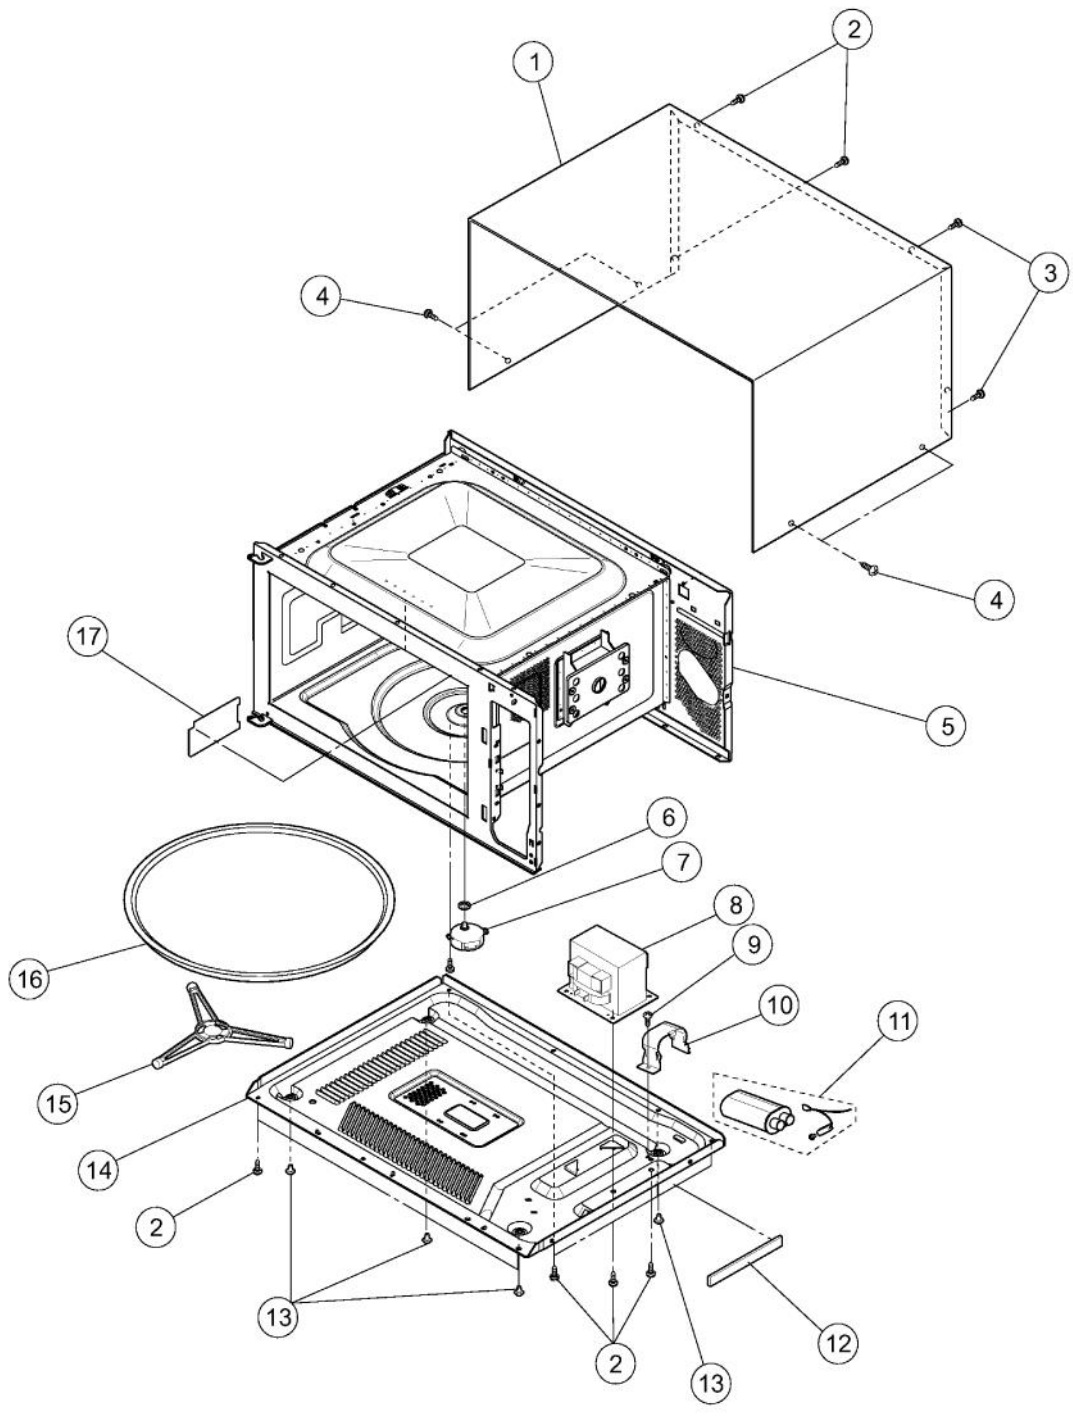

# VIKING RVM320 Owner's Manual

[Shop genuine replacement parts for VIKING RVM320](#)

[Find Your VIKING Microwave Parts - Select From 37 Models](#)

----- Manual continues below -----

Ref #	Part Number	Qty.	Description
1	019079-000	1	FAN DUCT
2	PM100024	1	FAN MOTOR
3	PM110018	1	FAN BLADE
4	019110-000	1	SCREW 4MM X 12MM
5	019078-000	1	POWER SUPPLY CORD
6	PM120146	3	SCREW : 4MM X 12MM
7	PM100085	1	NOISE FILTER
8	019111-000	2	SCREW
9	019070-000	1	MONITOR SWITCH AND C/T FUSE
10	019069-000	1	CHASSIS SUPPORT
11	PM120033	3	SCREW ; CONTROL PANEL MTG.
12	019111-000	1	SCREW
13	019067-000	1	OVEN LAMP
14	019080-000	1	MAGNETRON
15	019077-000	1	MAGNETRON DUCT
16	PM120002	4	SPECIAL SCREW
17	019070-000	1	MONITOR SWITCH AND C/T FUSE
18	PM100019	3	INTERLOCK SWITCH
19	PM120014	1	LATCH HOOK
20	PM120006	1	SWITCH LEVER
21	PM120034	1	MONITOR CAUTION LABEL
22	019087-000	1	CUSHION
23	PM120003	3	SCREW
24	NON REPLACEABLE	1	OVEN CAVITY, 36 (G30014040)
25	019081-000	1	SENSOR DUCT
26	019066-000	1	AH SENSOR
27	PM100017	1	CAVITY TEMPERATURE FUSE 150+C
NI	019103-000	1	MAIN WIRE HARNESS

Ref #	Part Number	Qty.	Description
1	019088-000	1	OUTER CASE CABINET
2	PM120146	24	SCREW : 4MM X 12MM
3	PM120005	2	SCREW
4	004871-000	4	SCREW : 4MM X 12MM
5	NON REPLACEABLE	1	OVEN CAVITY, 36 (G30014040)
6	PM120015	1	TURNTABLE MOTOR PACKING
7	PM100069	1	TURNTABLE MOTOR
8	019082-000	1	POWER TRANSFORMER
9	PM120002	5	SPECIAL SCREW
10	PM100013	1	H.V. CAPACITOR BAND
11	019065-000	1	H.V. CAPACITOR BAND ASSEMBLY
12	019086-000	1	MAG CUSHION
13	PM110010	4	FOOT
14	PM110009	1	BASE PLATE
15	PM110006	1	TURNTABLE SUPPORT
16	019106-000	1	TURNTABLE TRAY
17	010888-000	1	WAVEGUIDE COVER

Ref #	Part Number	Qty.	Description
1	019090-000	1	CONTROL PANEL FRAME W/KEY UNIT
2	004871-000	4	SCREW : 4MM X 12MM
3	019089-000	1	CONTROL UNIT
4	PM120044	1	OPEN BUTTON SPRING
5	019091-000	1	OPEN BUTTON
6	PM120021	1	USER CAUTION LABEL