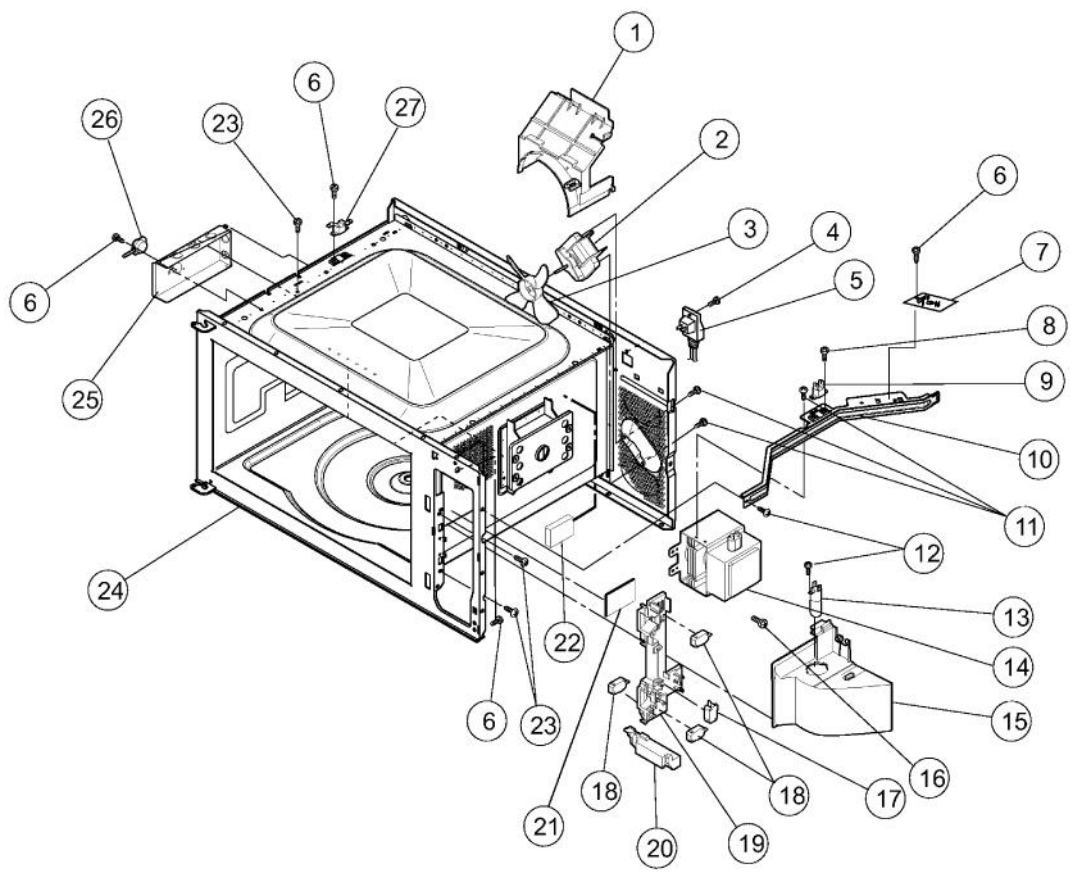

# VIKING RVM320 Owner's Manual

[Shop genuine replacement parts for VIKING RVM320](#)

[Find Your VIKING Microwave Parts - Select From 37 Models](#)

----- Manual continues below -----

Ref #	Part Number	Qty.	Description
1	019079-000	1	FAN DUCT
2	PM100024	1	FAN MOTOR
3	PM110018	1	FAN BLADE
4	019110-000	1	SCREW 4MM X 12MM
5	019078-000	1	POWER SUPPLY CORD
6	PM120146	3	SCREW : 4MM X 12MM
7	PM100085	1	NOISE FILTER
8	019111-000	2	SCREW
9	019070-000	1	MONITOR SWITCH AND C/T FUSE
10	019069-000	1	CHASSIS SUPPORT
11	PM120033	3	SCREW ; CONTROL PANEL MTG.
12	019111-000	1	SCREW
13	019067-000	1	OVEN LAMP
14	019080-000	1	MAGNETRON
15	019077-000	1	MAGNETRON DUCT
16	PM120002	4	SPECIAL SCREW
17	019070-000	1	MONITOR SWITCH AND C/T FUSE
18	PM100019	3	INTERLOCK SWITCH
19	PM120014	1	LATCH HOOK
20	PM120006	1	SWITCH LEVER
21	PM120034	1	MONITOR CAUTION LABEL
22	019087-000	1	CUSHION
23	PM120003	3	SCREW
24	NON REPLACEABLE	1	OVEN CAVITY, 36 (G30014040)
25	019081-000	1	SENSOR DUCT
26	019066-000	1	AH SENSOR
27	PM100017	1	CAVITY TEMPERATURE FUSE 150+C
NI	019103-000	1	MAIN WIRE HARNESS

Ref #	Part Number	Qty.	Description
1	019088-000	1	OUTER CASE CABINET
2	PM120146	24	SCREW : 4MM X 12MM
3	PM120005	2	SCREW
4	004871-000	4	SCREW : 4MM X 12MM
5	NON REPLACEABLE	1	OVEN CAVITY, 36 (G30014040)
6	PM120015	1	TURNTABLE MOTOR PACKING
7	PM100069	1	TURNTABLE MOTOR
8	019082-000	1	POWER TRANSFORMER
9	PM120002	5	SPECIAL SCREW
10	PM100013	1	H.V. CAPACITOR BAND
11	019065-000	1	H.V. CAPACITOR BAND ASSEMBLY
12	019086-000	1	MAG CUSHION
13	PM110010	4	FOOT
14	PM110009	1	BASE PLATE
15	PM110006	1	TURNTABLE SUPPORT
16	019106-000	1	TURNTABLE TRAY
17	010888-000	1	WAVEGUIDE COVER

Ref #	Part Number	Qty.	Description
1	019090-000	1	CONTROL PANEL FRAME W/KEY UNIT
2	004871-000	4	SCREW : 4MM X 12MM
3	019089-000	1	CONTROL UNIT
4	PM120044	1	OPEN BUTTON SPRING
5	019091-000	1	OPEN BUTTON
6	PM120021	1	USER CAUTION LABEL