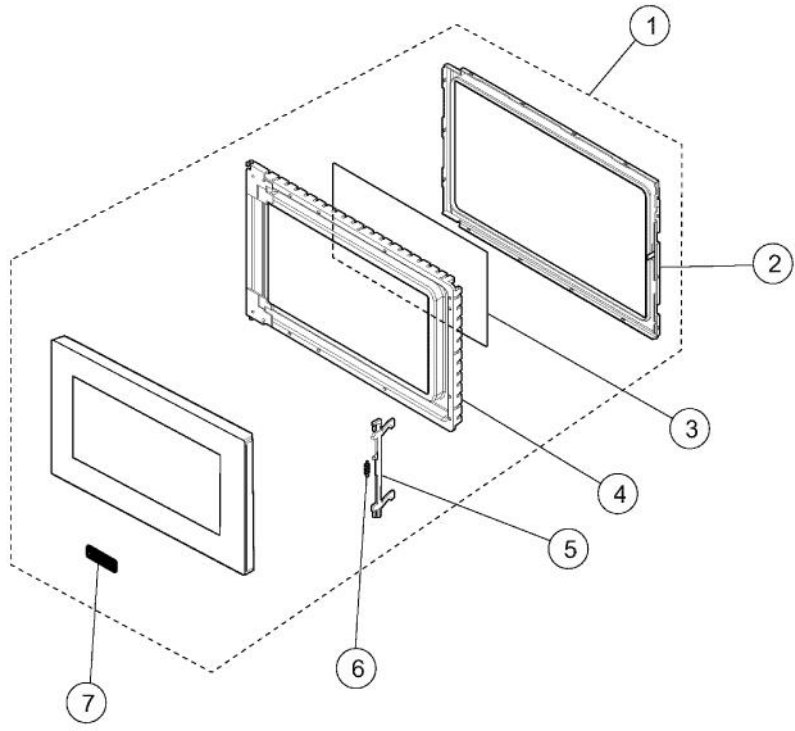

# VIKING RVM320 Owner's Manual

[Shop genuine replacement parts for VIKING RVM320](#)

[Find Your VIKING Microwave Parts - Select From 37 Models](#)

----- Manual continues below -----

Ref #	Part Number	Qty.	Description
1	019079-000	1	FAN DUCT
2	PM100024	1	FAN MOTOR
3	PM110018	1	FAN BLADE
4	019110-000	1	SCREW 4MM X 12MM
5	019078-000	1	POWER SUPPLY CORD
6	PM120146	3	SCREW : 4MM X 12MM
7	PM100085	1	NOISE FILTER
8	019111-000	2	SCREW
9	019070-000	1	MONITOR SWITCH AND C/T FUSE
10	019069-000	1	CHASSIS SUPPORT
11	PM120033	3	SCREW ; CONTROL PANEL MTG.
12	019111-000	1	SCREW
13	019067-000	1	OVEN LAMP
14	019080-000	1	MAGNETRON
15	019077-000	1	MAGNETRON DUCT
16	PM120002	4	SPECIAL SCREW
17	019070-000	1	MONITOR SWITCH AND C/T FUSE
18	PM100019	3	INTERLOCK SWITCH
19	PM120014	1	LATCH HOOK
20	PM120006	1	SWITCH LEVER
21	PM120034	1	MONITOR CAUTION LABEL
22	019087-000	1	CUSHION
23	PM120003	3	SCREW
24	NON REPLACEABLE	1	OVEN CAVITY, 36 (G30014040)
25	019081-000	1	SENSOR DUCT
26	019066-000	1	AH SENSOR
27	PM100017	1	CAVITY TEMPERATURE FUSE 150+C
NI	019103-000	1	MAIN WIRE HARNESS

Ref #	Part Number	Qty.	Description
1	019090-000	1	CONTROL PANEL FRAME W/KEY UNIT
2	004871-000	4	SCREW : 4MM X 12MM
3	019089-000	1	CONTROL UNIT
4	PM120044	1	OPEN BUTTON SPRING
5	019091-000	1	OPEN BUTTON
6	PM120021	1	USER CAUTION LABEL