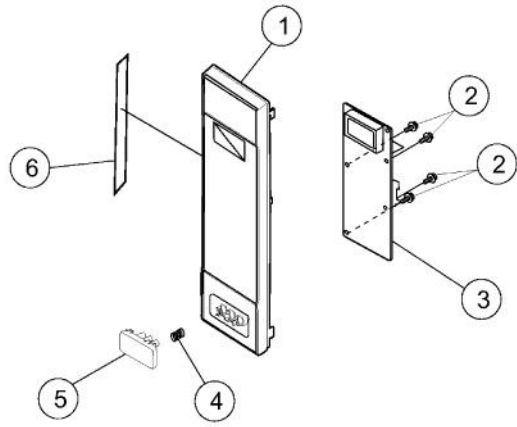

# VIKING RVM320 Owner's Manual

[Shop genuine replacement parts for VIKING RVM320](#)

[Find Your VIKING Microwave Parts - Select From 37 Models](#)

----- Manual continues below -----

Ref #	Part Number	Qty.	Description
1	019079-000	1	FAN DUCT
2	PM100024	1	FAN MOTOR
3	PM110018	1	FAN BLADE
4	019110-000	1	SCREW 4MM X 12MM
5	019078-000	1	POWER SUPPLY CORD
6	PM120146	3	SCREW : 4MM X 12MM
7	PM100085	1	NOISE FILTER
8	019111-000	2	SCREW
9	019070-000	1	MONITOR SWITCH AND C/T FUSE
10	019069-000	1	CHASSIS SUPPORT
11	PM120033	3	SCREW ; CONTROL PANEL MTG.
12	019111-000	1	SCREW
13	019067-000	1	OVEN LAMP
14	019080-000	1	MAGNETRON
15	019077-000	1	MAGNETRON DUCT
16	PM120002	4	SPECIAL SCREW
17	019070-000	1	MONITOR SWITCH AND C/T FUSE
18	PM100019	3	INTERLOCK SWITCH
19	PM120014	1	LATCH HOOK
20	PM120006	1	SWITCH LEVER
21	PM120034	1	MONITOR CAUTION LABEL
22	019087-000	1	CUSHION
23	PM120003	3	SCREW
24	NON REPLACEABLE	1	OVEN CAVITY, 36 (G30014040)
25	019081-000	1	SENSOR DUCT
26	019066-000	1	AH SENSOR
27	PM100017	1	CAVITY TEMPERATURE FUSE 150+C
NI	019103-000	1	MAIN WIRE HARNESS

Ref #	Part Number	Qty.	Description
1	019090-000	1	CONTROL PANEL FRAME W/KEY UNIT
2	004871-000	4	SCREW : 4MM X 12MM
3	019089-000	1	CONTROL UNIT
4	PM120044	1	OPEN BUTTON SPRING
5	019091-000	1	OPEN BUTTON
6	PM120021	1	USER CAUTION LABEL