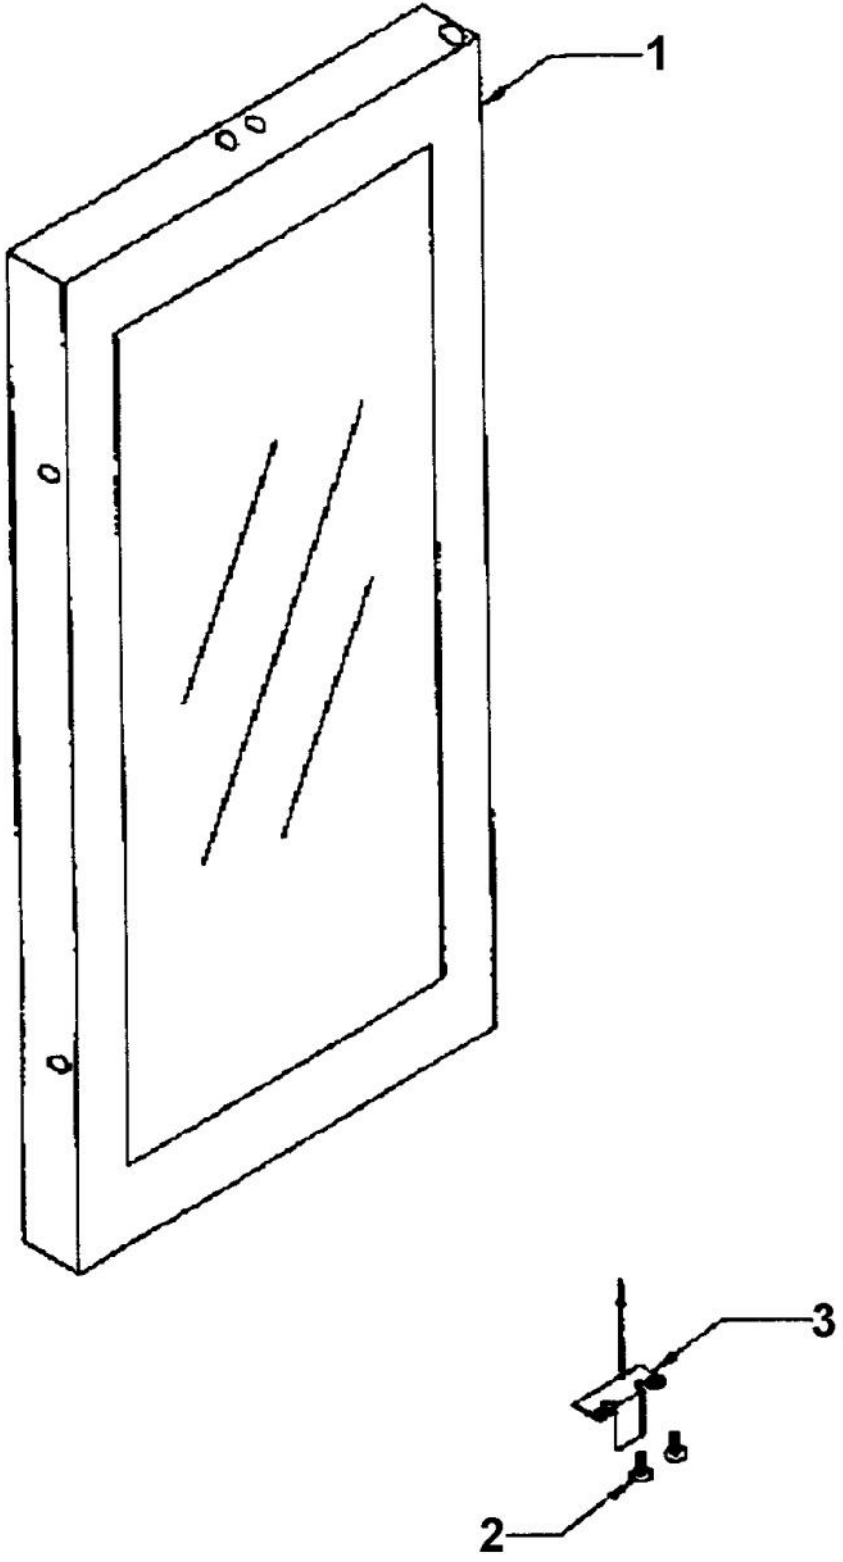

# VIKING DFAR151 Owner's Manual

[Shop genuine replacement parts for VIKING DFAR151](#)

[Find Your VIKING Refrigerator Parts - Select From 341 Models](#)

----- Manual continues below -----

Ref #	Part Number	Qty.	Description
1	NOT REPLACABLE		LABEL
2	PW240029		CONDENSER 42242893
3	PW300141		POP RIVET, SS (VUIM150) 42243617
4	PW240030		DRIER (42242894)
5	PW300152		FAN MOTOR ASSY (VUIM150) 42244701
6	PW210024		FAN SHROUD
7	PW240041		COMPRESSOR 15 (42242896)
8	PW300168		CARRIAGE BOLT (VUIM150) 42243618
9	PW300143		LOCK WASHER (VUIM150) 42243619
10	PW300169		LOCK NUT
11	PW240031		GROUND WIRE COMPRESSOR (42243623)
12	PW200027		NO. 8 STAR WASHER
13	PW200028		HEX HEAD SCREW
14	PW240007		PTC STARTER (VUWC140) 42242427
15	PW210025		BACK PANEL (42242897)
16	PW200004		SCREW LENS COVER 42243354
17	PW210014		DRIP PAN ASSY. (VUWC140)X42242055
18	PW240008		TERMINAL BLOCK VUWC140 42242407
19	PW200029		SCREW
20	PW240012		RUN CAPACITOR (VUWC140) 42242061
21	PW240033		SSAC CONTROL (AFTER 8/1/01)
22	PW240034		POWER CORD VUWC150 (41006714)
23	PW230004		THERMOSTAT KNOB (VUWC140)X42241950
24	PW200002		SCREW 8204905
25	PW240052		J TRAP
26	PW240035		DRAIN TUBE 41005383

Ref #	Part Number	Qty.	Description
1	PW300138		HOLE PLUG
2	PW240049		151 EVAP ASSY (42244612)
3	PW200004		SCREW LENS COVER 42243354
4	PW210026		RACK STRIP
5	PW200042		POP RIVET
6	PW210027		DRIP TRAY (42242903)
7	PW240037		LIGHT EXTRUSION 41005657
8	PW210028		WIRE SHELF 42243598
NI	PW210029		GLASS SHELF 42243597
NI	PW210030		WINE RACK 42243599
9	PW240048		AURA LIGHT ASSEMBLY
10	PW200043		LOCK WASHER
11	PW200008		SCREW
12	PW200003		SCREW 42242847 (PKG 20)
	PW300144		SCREW, GRILLE - WH (VUIM) 42243104
13	PW240016		ON / OFF SWITCH
	PW240039		LIGHT SWITCH - BLACK GRILLE
14	PW240040		ON / OFF SWITCH
15	PW210031		GRILLE-BLACK 42242909
	PW210032		GRILLE-WHITE (41005742)
NI	PW300251		LEVELING LEGS