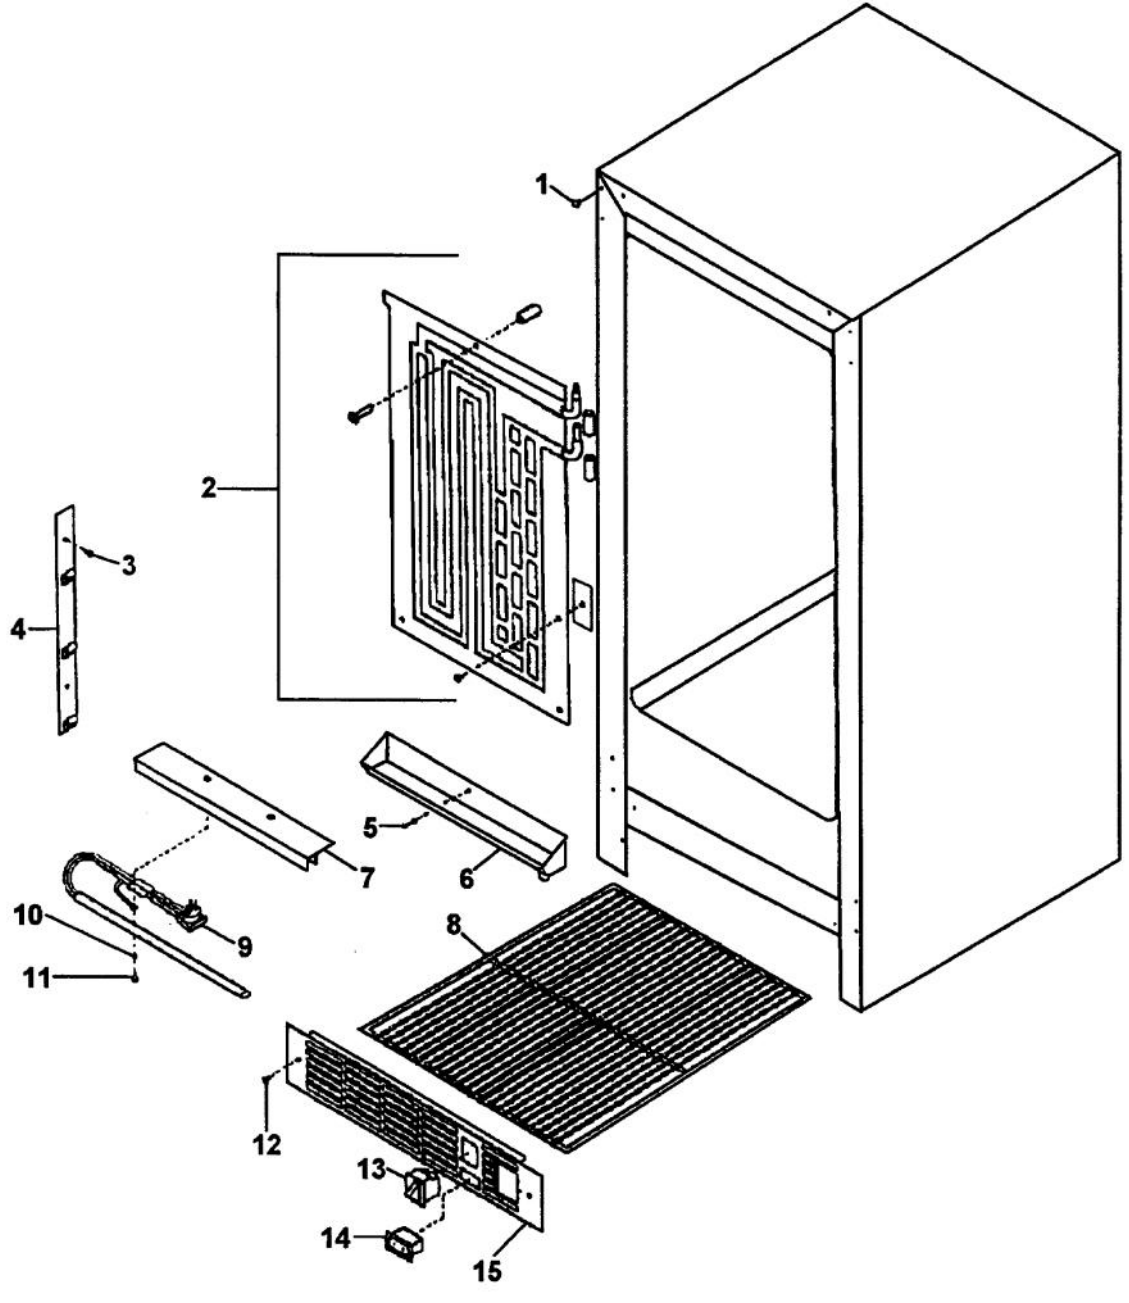

# VIKING DFAR151 Owner's Manual

[Shop genuine replacement parts for VIKING DFAR151](#)

[Find Your VIKING Refrigerator Parts - Select From 341 Models](#)

----- Manual continues below -----

Ref #	Part Number	Qty.	Description
1	NOT REPLACABLE		LABEL
2	PW240029		CONDENSER 42242893
3	PW300141		POP RIVET, SS (VUIM150) 42243617
4	PW240030		DRIER (42242894)
5	PW300152		FAN MOTOR ASSY (VUIM150) 42244701
6	PW210024		FAN SHROUD
7	PW240041		COMPRESSOR 15 (42242896)
8	PW300168		CARRIAGE BOLT (VUIM150) 42243618
9	PW300143		LOCK WASHER (VUIM150) 42243619
10	PW300169		LOCK NUT
11	PW240031		GROUND WIRE COMPRESSOR (42243623)
12	PW200027		NO. 8 STAR WASHER
13	PW200028		HEX HEAD SCREW
14	PW240007		PTC STARTER (VUWC140) 42242427
15	PW210025		BACK PANEL (42242897)
16	PW200004		SCREW LENS COVER 42243354
17	PW210014		DRIP PAN ASSY. (VUWC140)X42242055
18	PW240008		TERMINAL BLOCK VUWC140 42242407
19	PW200029		SCREW
20	PW240012		RUN CAPACITOR (VUWC140) 42242061
21	PW240033		SSAC CONTROL (AFTER 8/1/01)
22	PW240034		POWER CORD VUWC150 (41006714)
23	PW230004		THERMOSTAT KNOB (VUWC140)X42241950
24	PW200002		SCREW 8204905
25	PW240052		J TRAP
26	PW240035		DRAIN TUBE 41005383

Ref #	Part Number	Qty.	Description
1	PW300138		HOLE PLUG
2	PW240049		151 EVAP ASSY (42244612)
3	PW200004		SCREW LENS COVER 42243354
4	PW210026		RACK STRIP
5	PW200042		POP RIVET
6	PW210027		DRIP TRAY (42242903)
7	PW240037		LIGHT EXTRUSION 41005657
8	PW210028		WIRE SHELF 42243598
NI	PW210029		GLASS SHELF 42243597
NI	PW210030		WINE RACK 42243599
9	PW240048		AURA LIGHT ASSEMBLY
10	PW200043		LOCK WASHER
11	PW200008		SCREW
12	PW200003		SCREW 42242847 (PKG 20)
	PW300144		SCREW, GRILLE - WH (VUIM) 42243104
13	PW240016		ON / OFF SWITCH
	PW240039		LIGHT SWITCH - BLACK GRILLE
14	PW240040		ON / OFF SWITCH
15	PW210031		GRILLE-BLACK 42242909
	PW210032		GRILLE-WHITE (41005742)
NI	PW300251		LEVELING LEGS