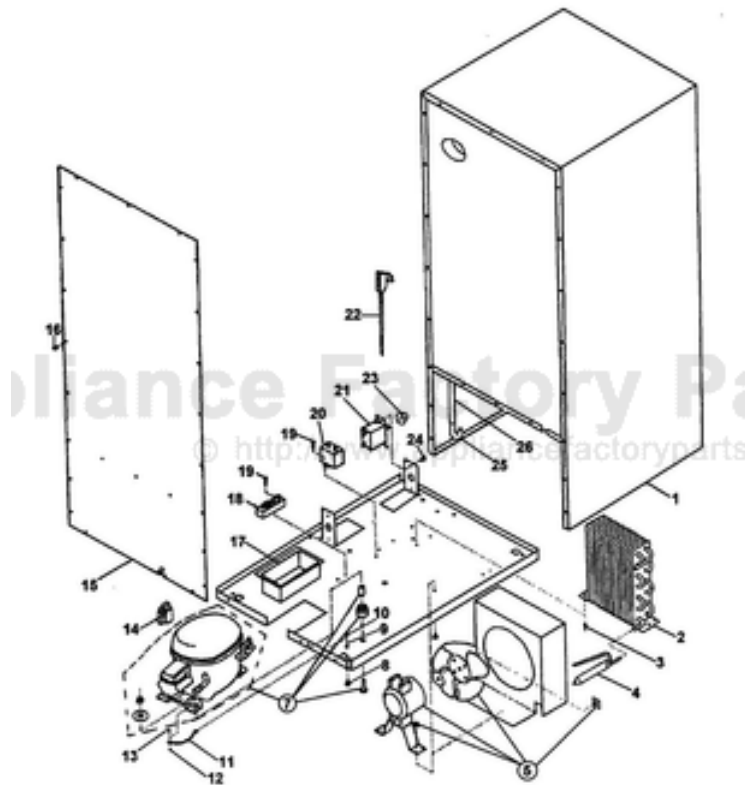

# VIKING DFAR151 Owner's Manual

[Shop genuine replacement parts for VIKING DFAR151](#)

[Find Your VIKING Refrigerator Parts - Select From 341 Models](#)

----- Manual continues below -----

Ref #	Part Number	Qty.	Description
1	NOT REPLACABLE		LABEL
2	PW240029		CONDENSER 42242893
3	PW300141		POP RIVET, SS (VUIM150) 42243617
4	PW240030		DRIER (42242894)
5	PW300152		FAN MOTOR ASSY (VUIM150) 42244701
6	PW210024		FAN SHROUD
7	PW240041		COMPRESSOR 15 (42242896)
8	PW300168		CARRIAGE BOLT (VUIM150) 42243618
9	PW300143		LOCK WASHER (VUIM150) 42243619
10	PW300169		LOCK NUT
11	PW240031		GROUND WIRE COMPRESSOR (42243623)
12	PW200027		NO. 8 STAR WASHER
13	PW200028		HEX HEAD SCREW
14	PW240007		PTC STARTER (VUWC140) 42242427
15	PW210025		BACK PANEL (42242897)
16	PW200004		SCREW LENS COVER 42243354
17	PW210014		DRIP PAN ASSY. (VUWC140)X42242055
18	PW240008		TERMINAL BLOCK VUWC140 42242407
19	PW200029		SCREW
20	PW240012		RUN CAPACITOR (VUWC140) 42242061
21	PW240033		SSAC CONTROL (AFTER 8/1/01)
22	PW240034		POWER CORD VUWC150 (41006714)
23	PW230004		THERMOSTAT KNOB (VUWC140)X42241950
24	PW200002		SCREW 8204905
25	PW240052		J TRAP
26	PW240035		DRAIN TUBE 41005383