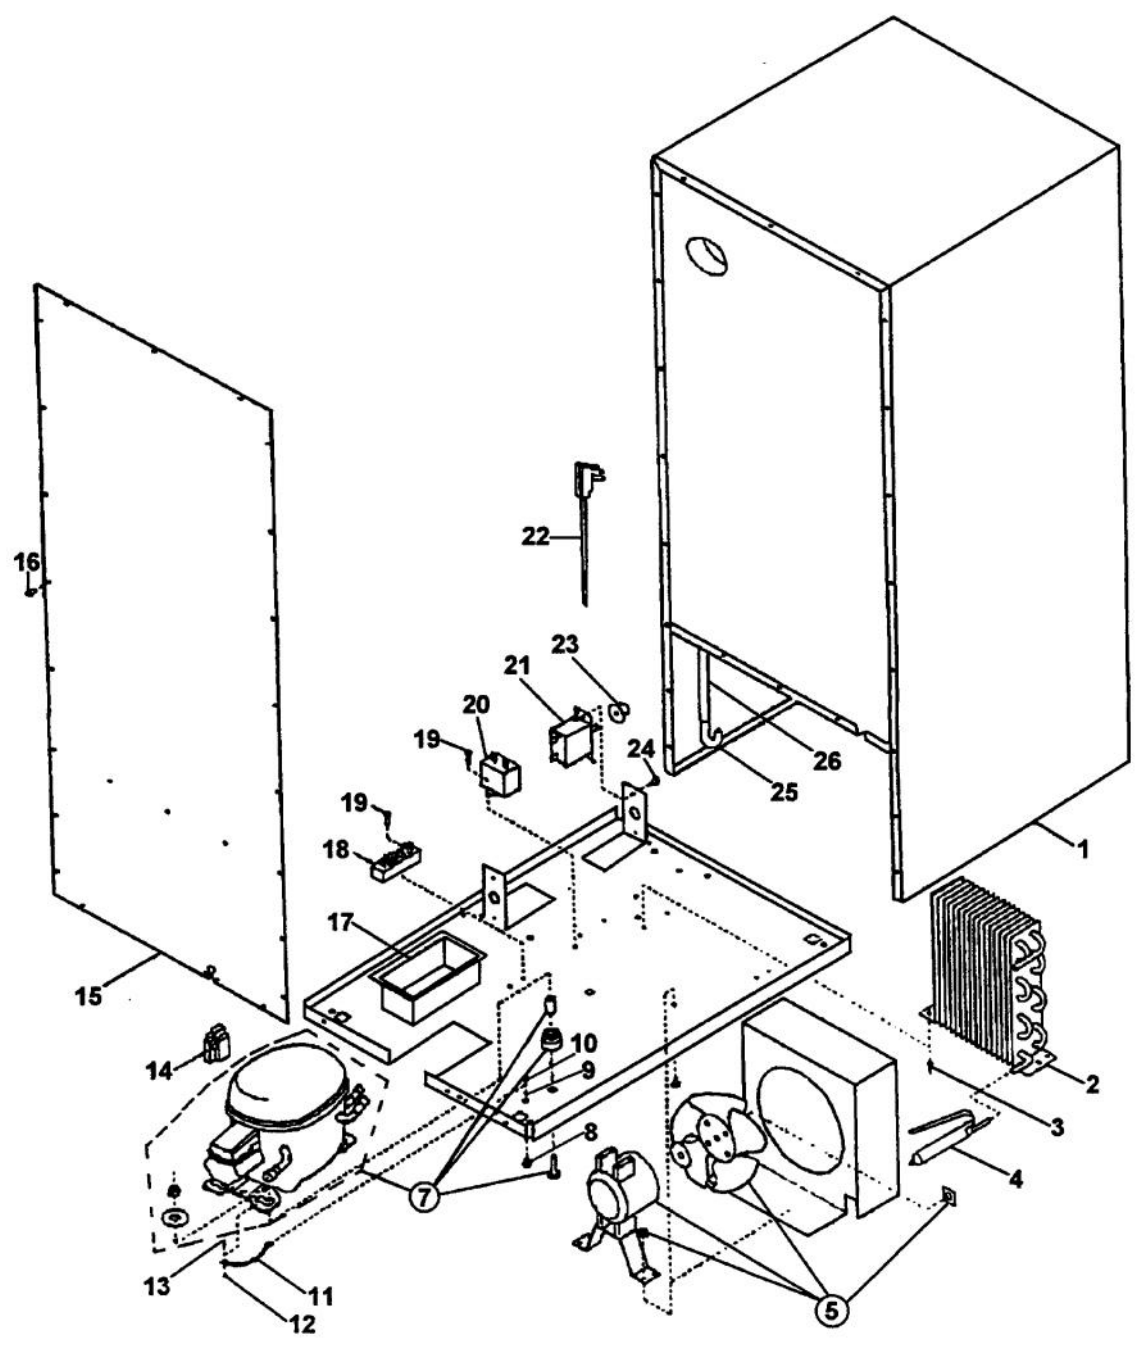

# VIKING DFAR151 Owner's Manual

[Shop genuine replacement parts for VIKING DFAR151](#)

[Find Your VIKING Refrigerator Parts - Select From 341 Models](#)

----- Manual continues below -----

Ref #	Part Number	Qty.	Description
1	NOT REPLACABLE		LABEL
2	PW240029		CONDENSER 42242893
3	PW300141		POP RIVET, SS (VUIM150) 42243617
4	PW240030		DRIER (42242894)
5	PW300152		FAN MOTOR ASSY (VUIM150) 42244701
6	PW210024		FAN SHROUD
7	PW240041		COMPRESSOR 15 (42242896)
8	PW300168		CARRIAGE BOLT (VUIM150) 42243618
9	PW300143		LOCK WASHER (VUIM150) 42243619
10	PW300169		LOCK NUT
11	PW240031		GROUND WIRE COMPRESSOR (42243623)
12	PW200027		NO. 8 STAR WASHER
13	PW200028		HEX HEAD SCREW
14	PW240007		PTC STARTER (VUWC140) 42242427
15	PW210025		BACK PANEL (42242897)
16	PW200004		SCREW LENS COVER 42243354
17	PW210014		DRIP PAN ASSY. (VUWC140)X42242055
18	PW240008		TERMINAL BLOCK VUWC140 42242407
19	PW200029		SCREW
20	PW240012		RUN CAPACITOR (VUWC140) 42242061
21	PW240033		SSAC CONTROL (AFTER 8/1/01)
22	PW240034		POWER CORD VUWC150 (41006714)
23	PW230004		THERMOSTAT KNOB (VUWC140)X42241950
24	PW200002		SCREW 8204905
25	PW240052		J TRAP
26	PW240035		DRAIN TUBE 41005383

Ref #	Part Number	Qty.	Description
1	PW300138		HOLE PLUG
2	PW240049		151 EVAP ASSY (42244612)
3	PW200004		SCREW LENS COVER 42243354
4	PW210026		RACK STRIP
5	PW200042		POP RIVET
6	PW210027		DRIP TRAY (42242903)
7	PW240037		LIGHT EXTRUSION 41005657
8	PW210028		WIRE SHELF 42243598
NI	PW210029		GLASS SHELF 42243597
NI	PW210030		WINE RACK 42243599
9	PW240048		AURA LIGHT ASSEMBLY
10	PW200043		LOCK WASHER
11	PW200008		SCREW
12	PW200003		SCREW 42242847 (PKG 20)
	PW300144		SCREW, GRILLE - WH (VUIM) 42243104
13	PW240016		ON / OFF SWITCH
	PW240039		LIGHT SWITCH - BLACK GRILLE
14	PW240040		ON / OFF SWITCH
15	PW210031		GRILLE-BLACK 42242909
	PW210032		GRILLE-WHITE (41005742)
NI	PW300251		LEVELING LEGS