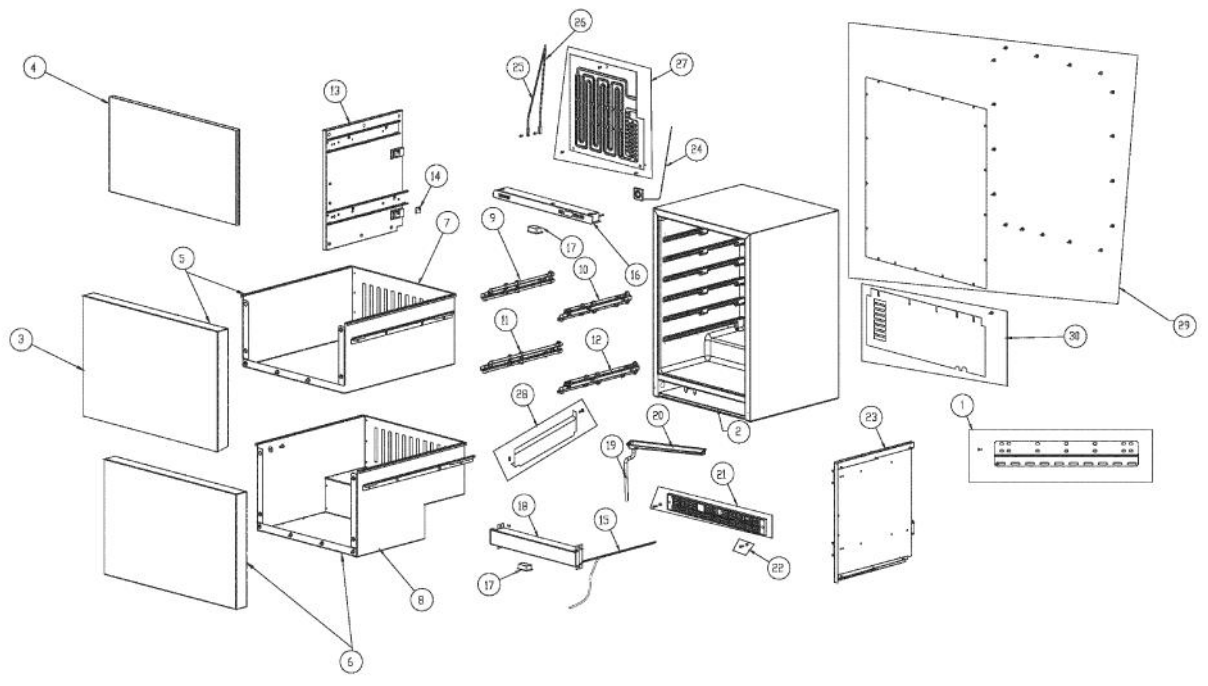

# VIKING DFRD140 Owner's Manual

[Shop genuine replacement parts for VIKING DFRD140](#)

[Find Your VIKING Refrigerator Parts - Select From 341 Models](#)

----- Manual continues below -----

Ref #	Part Number	Qty.	Description
1	PS100126		ANTI TIP DEVICE REF. DRAWER (42245773)
2	PS100127		BOTTOM ENCLOSURE
3	PS100051		DOOR ASSEMBLY (42245797)
4	PS100095		DOOR GASKER - BK
5	PS100096		FO UPPER DRAWER DOOR ASSEMBLY REF DRAWER (4224...
6	PS100098		FO BTM DRAWER DR ASSY REF. DRAWER (42246075)
7	PS100100		TOP DRAWER - SS
8	PS100101		BOTTOM DRAWER - SS
9	PS100102		SSAC THERMOSTAT REF. DRAWER (42245144)
10	PS100103		TOP SLIDE - RIGHT REF. DRAWER
11	PS100104		BOTTOM SLIDE - LEFT REF. DRAWER
12	PS100105		BOTTOM SLIDE - RIGHT REF. DRAWER
13	PS100106		LINER SHIELD - LH REF. DRAWER (42245762)
14	PS100107		LIGHT SWITCH - WH
15	PS100108		LED LIGHT HARNESS
16	PS100109		DIGITAL DISPLAY REF. DRAWER (42246123)
17	PS100110		LED LIGHTS
18	PS100111		CROSS PIECE/ANTI SWEAT HEATER-SS REF. DRAWER (422...
	PS100112		CROSS PIECE/ANTI SWEAT HEATER-BK REF. DRAWER (422...
19	PS100113		DRAIN TUBE
20	PS100114		DRIP TRAY SERV ASM - WH
21	PS100115		LOUVERED GRILLE SERV ASM - BK
22	PS100116		GRILLE SCREWS REF. DRAWER (8205678)
	PS100117		GRILLE STAR WASHER REF. DRAWER (8205115)
23	PS100118		LINER SHIELD-RH REF. DRAWER (42245770)
24	PS100119		12 VOLT FAN REF. DRAWER
25	PS100120		SUB TO 005778-000 - SSAC THERMOSTAT REF. DRAWER (4...
26	PS100121		DEFROST THERMISTOR REF. DRAWER (42245145)
27	PS100122		EVAPORATOR ASSEMBLY
28	PS100123		FRONT SHROUD REF. DRAWER (42245612)
29	PW210050		BACK PANEL
30	PS100125		BACK SHROUD