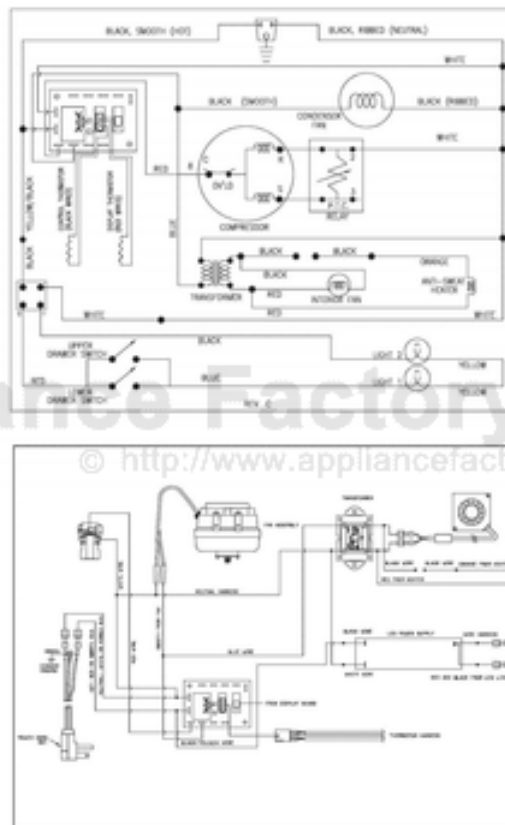

[Find Your VIKING Refrigerator Parts - Select From 341 Models](#)

----- Manual continues below -----