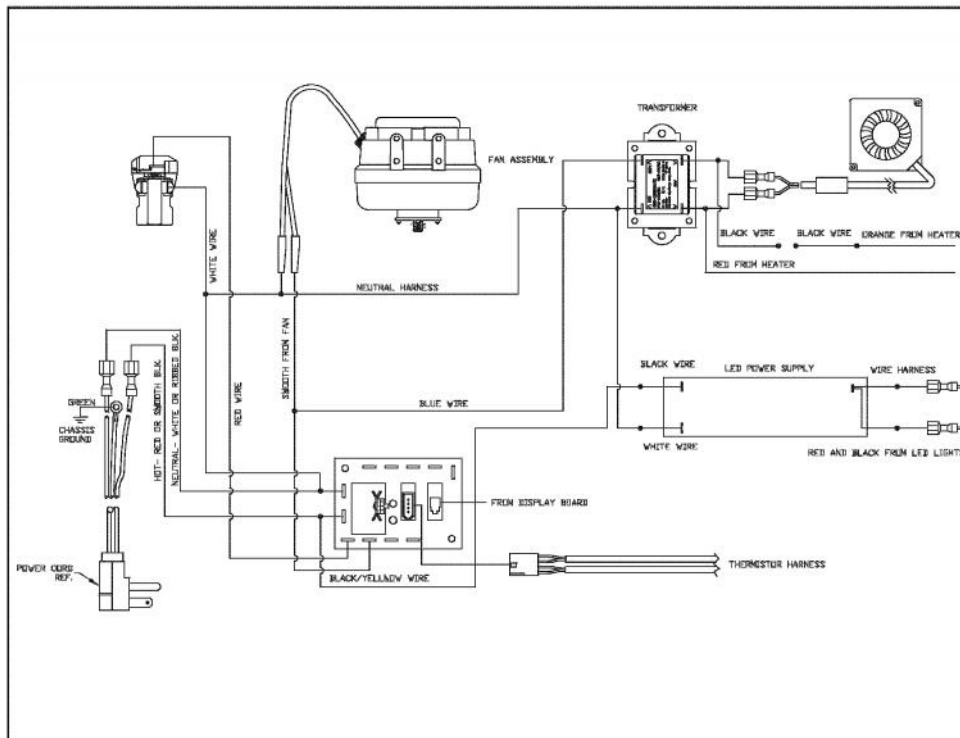

Ref #	Part Number	Qty.	Description
1	PS100128		COMPRESSOR ASSEMBLY REF. DRAWER (42245984)
2	PS100129		FAN BLADE
3	PS100074		FAN SHROUD
4	PS100022		POWER CORD
5	PS100072		DRIER ASSEMBLY
6	PS100075		FAN BLADE
7	PS100024		DRIP PAN W/FOAM TAPE (42241926)
8	PS100077		J TRAP 142 WC
9	PS100130		LED POWER SUPPLY REF. DRAWER (42245986)
10	PS100131		TRANSFORMER
11	PS100132		ELECTRONIC CONTROLLER REF. DRAWER (42245991)
12	PS100133		PTC STARTER
13	PS100134		POWER CORD REF. DRAWER
14	PS100135		BASE PLATE REF. DRAWER (42245985)
15	PS100136		OVERLOAD REF. DRAWER (42245580)
NI	PS100137		BLACK/YELLOW JUMPER WIRE REF. DRAWER (42245992)
NI	PS100138		NEUTRAL WIRE HARNESS REF. DRAWER (42245993)
NI	PS100139		NEUTRAL WIRE REF. DRAWER (42244963)
NI	PS100140		RED WIRE REF. DRAWER (42245995)
NI	PS100141		BLUE WIRE REF. DRAWER (42245996)
NI	PS100142		BLACK WIRE REF. DRAWER (42245997)
NI	PS100143		BLACK WIRE REF. DRAWER (42245998)
NI	PS100144		WHITE WIRE REF. DRAWER (42245999)
NI	PS100145		LED OUTPUT HARNESS REF. DRAWER (42245582)
NI	PS100146		RD LIGHT SWITCH HARNESS REF. DRAWER (42245583)
NI	PS100147		BLACK WIRE REF. DRAWER (42244084)
NI	PS100148		THERMISTOR WIRE HARNESS REF. DRAWER (42246001)
NI	PS100149		WIRE CLIP REF. DRAWER (42246002)
NI	PS100150		RD LIGHT HARNESS