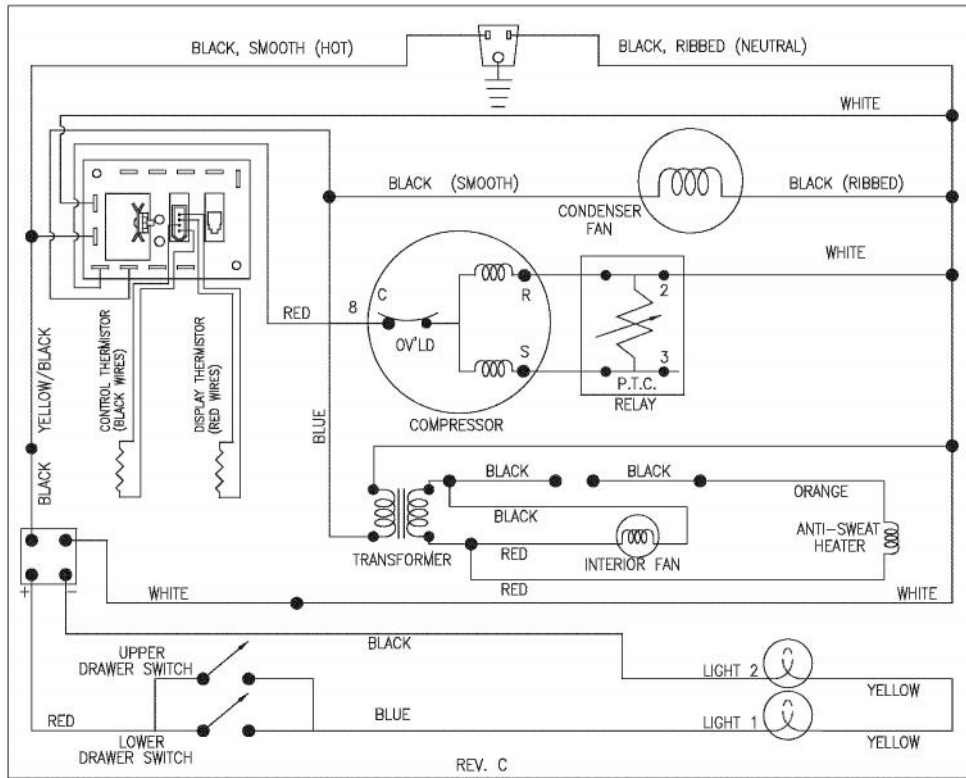

Ref #	Part Number	Qty.	Description
1	PS100128		COMPRESSOR ASSEMBLY REF. DRAWER (42245984)
2	PS100129		FAN BLADE
3	PS100074		FAN SHROUD
4	PS100022		POWER CORD
5	PS100072		DRIER ASSEMBLY
6	PS100075		FAN BLADE
7	PS100024		DRIP PAN W/FOAM TAPE (42241926)
8	PS100077		J TRAP 142 WC
9	PS100130		LED POWER SUPPLY REF. DRAWER (42245986)
10	PS100131		TRANSFORMER
11	PS100132		ELECTRONIC CONTROLLER REF. DRAWER (42245991)
12	PS100133		PTC STARTER
13	PS100134		POWER CORD REF. DRAWER
14	PS100135		BASE PLATE REF. DRAWER (42245985)
15	PS100136		OVERLOAD REF. DRAWER (42245580)
NI	PS100137		BLACK/YELLOW JUMPER WIRE REF. DRAWER (42245992)
NI	PS100138		NEUTRAL WIRE HARNESS REF. DRAWER (42245993)
NI	PS100139		NEUTRAL WIRE REF. DRAWER (42244963)
NI	PS100140		RED WIRE REF. DRAWER (42245995)
NI	PS100141		BLUE WIRE REF. DRAWER (42245996)
NI	PS100142		BLACK WIRE REF. DRAWER (42245997)
NI	PS100143		BLACK WIRE REF. DRAWER (42245998)
NI	PS100144		WHITE WIRE REF. DRAWER (42245999)
NI	PS100145		LED OUTPUT HARNESS REF. DRAWER (42245582)
NI	PS100146		RD LIGHT SWITCH HARNESS REF. DRAWER (42245583)
NI	PS100147		BLACK WIRE REF. DRAWER (42244084)
NI	PS100148		THERMISTOR WIRE HARNESS REF. DRAWER (42246001)
NI	PS100149		WIRE CLIP REF. DRAWER (42246002)
NI	PS100150		RD LIGHT HARNESS