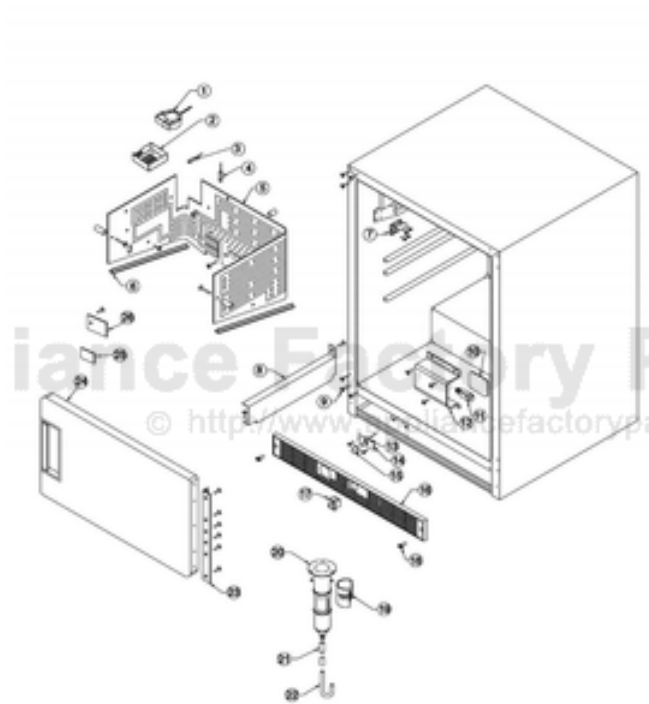

[Find Your VIKING Refrigerator Parts - Select From 341 Models](#)

----- Manual continues below -----