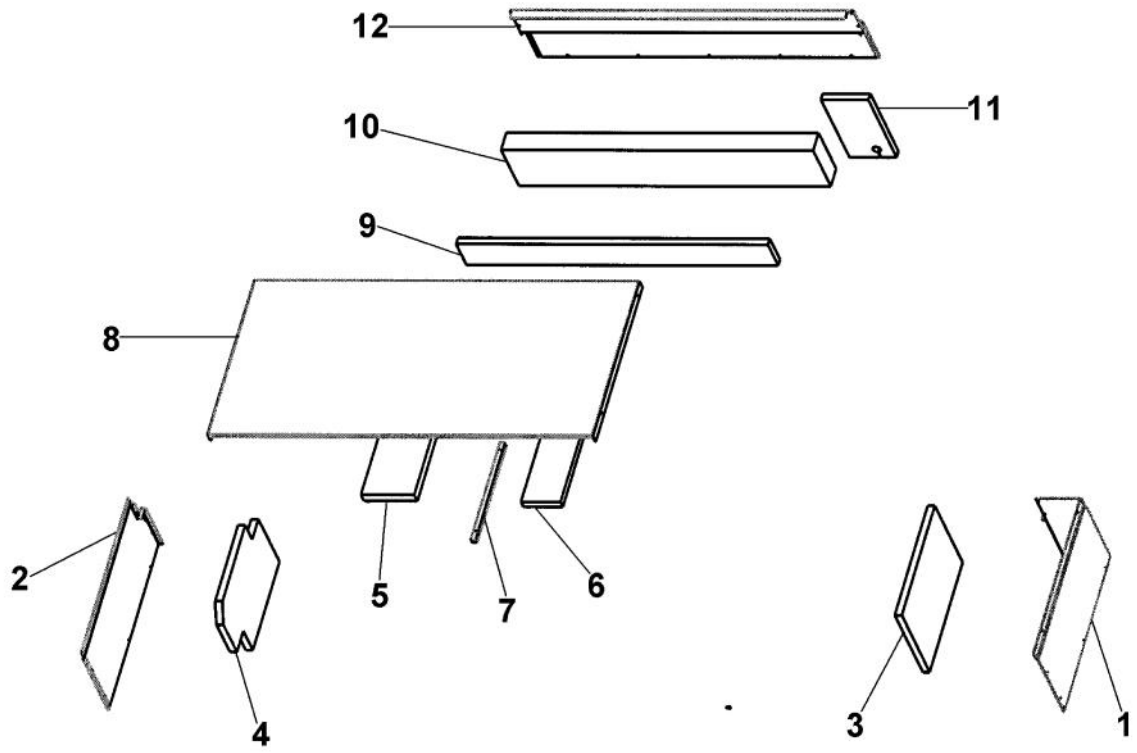

Ref #	Part Number	Qty.	Description
1	K2099459		MC SIDE R
2	K2099460		MC SIDE L
3	12074702		INSUL-R MC CVR V12074702
4	12074601		INSUL-L MC CVR V12074601
5	12074704		INSUL-MC CVR
6	12074701		INSUL-MC CVR V12074701
7	K2099455		SUPPORT MC Z
8	K2099458		MC TOP SXS 42
9	PB970169		INSUL MC BACK SXS 42 UPPER
10	PB970170		INSUL MC BACK SXS 42 LOWER
11	PB970171		MC INSULATION - BACK SIDE
12	K2099461		MC BACK 42
NI	PK910089		BRACKET, ANTI - TIP