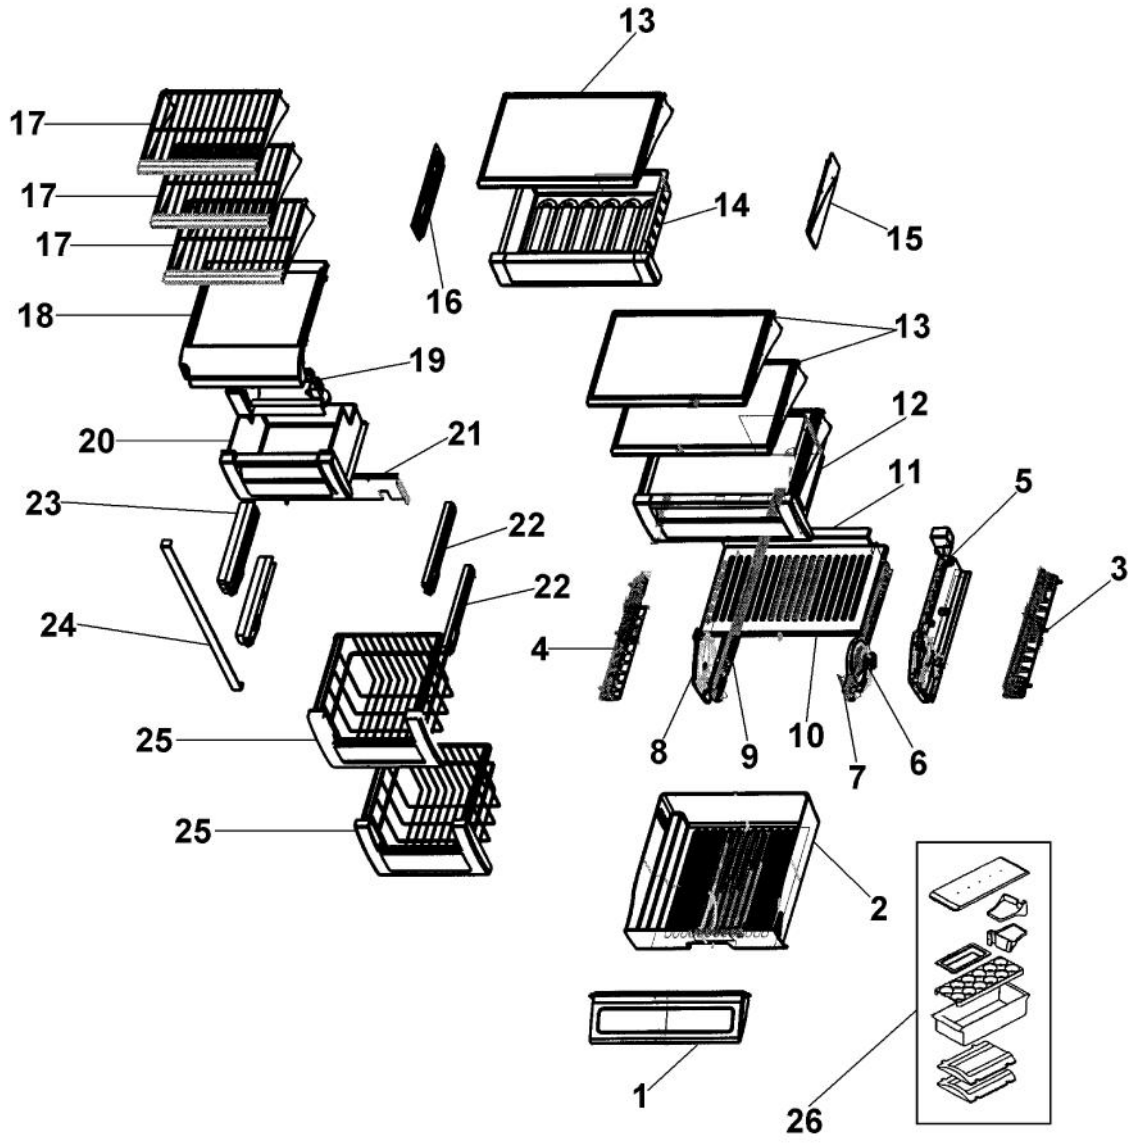

----- Manual continues below -----

Ref #	Part Number	Qty.	Description
1	PM910154		LEVELER MODULE ASSY. (RIGHT)
NI	PA970142		WATER VALVE
2	PE950146		SWITCH SPDT BLACK
3	C2098045		LIGHT SWITCH BRACKET - REF. DOOR
4	C2098046		BASE GRILLE - SWITCH MNT RH
5	12071301		PAN-DRAIN (NON-ANTIMICROBIAL) (BEFORE 02/07/05)
	PK930348		PAN DRAIN (AFTER 02/07/05)
6	C2098044		STAND OFF, BASE GRILLE - RH
7	K2096427		BRKT-SHIPPING 12071102
8	C2098096		STAND OFF, BASE GRILLE - LH
9	K2099456		RAIL PAN R
10	K2099457		RAIL PAN L
11	F2096550		SERPENTINE DRAIN SXS
12	PC910015		SPRING EXTENSION
13	PC920166		BAR-WC BOT HINGE RH
14	PD940091		BUSHING - DOOR STOP
15	PC920144		PLATE - WC DOOR SHIM
16	PC920187		HINGE PLATE LL
17	PC920186		HINGE PLATE LR
18	G3298649		HINGE ASM COMPLETE LL
19	G3298648		HINGE ASM COMPLETE LR
20	12075003		MOTOR-REF FAN
21	PM910155		LEVELER MODULE L
22	G5097788		GRILLE TOE ASM COMPLETE 42
23	PC920149		BAR-WC BOT HINGE LH
24	PE950147		SWITCH SPST NC BLACK
25	M0221523		SCREW - SHLDR
26	PC920145		PIN - DOOR STOP
27	K2096439		ANGLE-DRAIN PAN 12143801
28	12071201		CLIP-DRAIN LOOP

Ref #	Part Number	Qty.	Description
1	M0226233		SUB TO PD920174 - 10 X 7/8 PHILLIPS SMA TRI LOBE SA
2	PC920205		PIVOT PL ASM RH LW FOL
3	M0210458		SCREW-SM
4	PM910312		INSERT FRAME DOOR BTM SXS 42 FF FO
5	M0215704		SCREW-SM
6	PM910310		FRAME - TOP / BOTTOM
7	PB970183		DOOR GASKET
8	PD950007		STRIKER SWITCH
9	PM910102		SIDE TRIM
9	008463-000		(BEFORE 7/24/09) FRAME,DOOR,SXS FF/FZ SIDE
10	PM910097		(AFTER 7/24/09)
11	G5098625		INSERT SXS FF/FZ SIDE 12063706
12	PC920204		DOOR ASM SXS 42 FF
13	PM910344		HINGE ASM UL
14	PK930123		INSERT FRAME DOOR TOP SXS 42 FF FO
15	G5098675		DAIRY MODULE ASM SXS 42 DOORBIN ASM SXS 42 FF