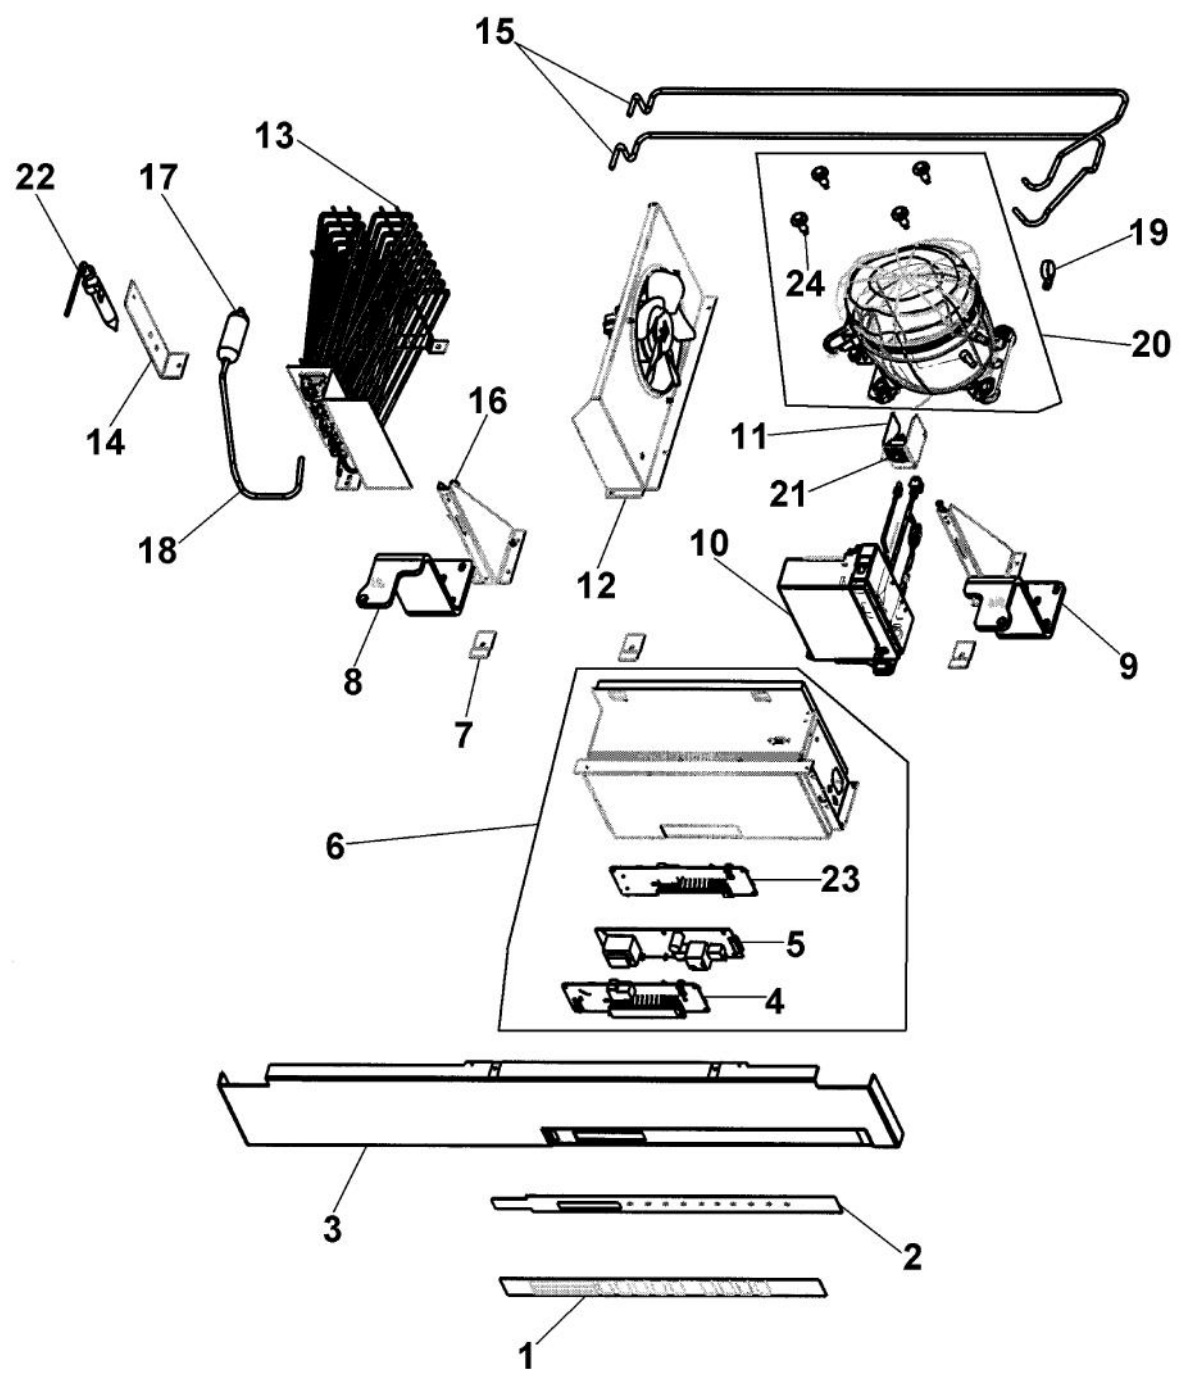

Ref #	Part Number	Qty.	Description
1	PE980003		OVERLAY KEYBOARD SXS 42
2	PE950135		SWITCH, KEYBOARD
3	PK930230		CONTROL PANEL SXS 42
4	PE970481		BOARD, LOW VOLT PC (AFTER 7/10/03)
	G5099919		(AFTER 7/10/03) LOW VOLTAGE BOARD KIT (BEFORE 7/10/03)
NI	PE970482		(BEFORE 7/10/03) SUB TO PE970464 - HARNESS LOW VOLT
			(AFTER 7/10/03)
5	PJ934002		BOARD, HIGH VOLT PC
NI	12271701		HARNESS-HIGH VOLT V12271701
6	NOT ORDERABLE		COMPLETE CONTROL ASSEMBLY
7	K2096943		PANEL BRACKET
8	PC920204		HINGE ASM UL
9	PC920203		HINGE ASM UR
10	G5098300		INVERTER ASSEMBLY
11	K2098654		BRACKET SWITCH POWER
12	G5096494		COND. FAN ASSY
13	PB920171		CONDENSER ASM
14	K2099454		BRACKET DRIER
15	F2099443		TUBE DISCHARGE FORMED PRE ACCUM
16	C2097595		LOUVER SUPPORT BRACKET
17	PB920201		ACCUMULATOR
18	12075003		MOTOR-REF FAN
19	M0102303		CLAMP-TUBE VM0102303
20	G5097976		COMPRESSOR ASSEMBLY (363 AND 483)
21	12074801		SWITCH, POWER
22	10743201		DRIER, HI SIDE
23	PE970330		ADAPTER BOARD
NI	PE970331		HARNESS ADAPTER BOARD
24	M0221523		SCREW - SHLDR