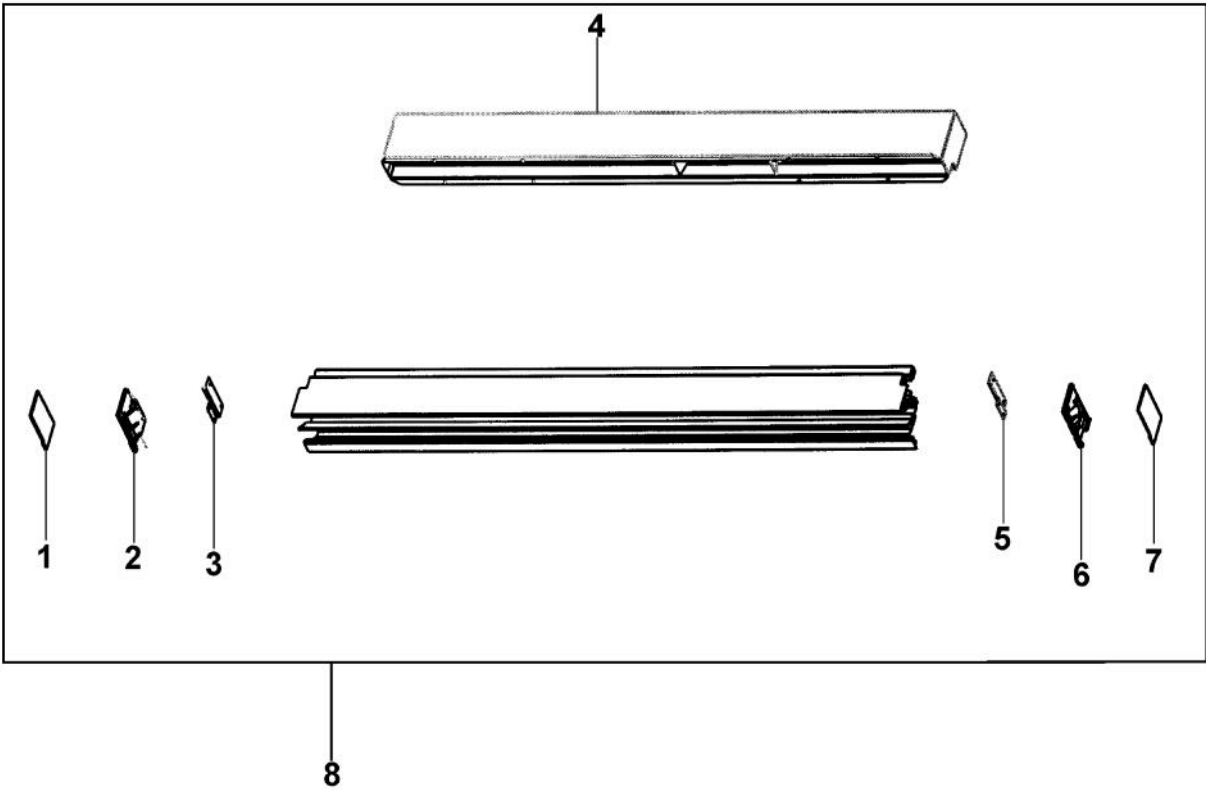

Ref #	Part Number	Qty.	Description
1	PM910071		COVER - END CAP 12119801
2	PM910349		END CAP GRILLE L
3	C9099471BK		BRACKET GRILLE SUPPORT DES L
4	G3097768		AIR DUCT WELD ASM 42
5	C9099470BK		BRACKET GRILLE SUPPORT DES R
6	PM910348		ENP CAP GRILLE R
7	PM910072		COVER - END CAP 12119802
8	G3298674		GRILLE ASM SXS 42 FOL