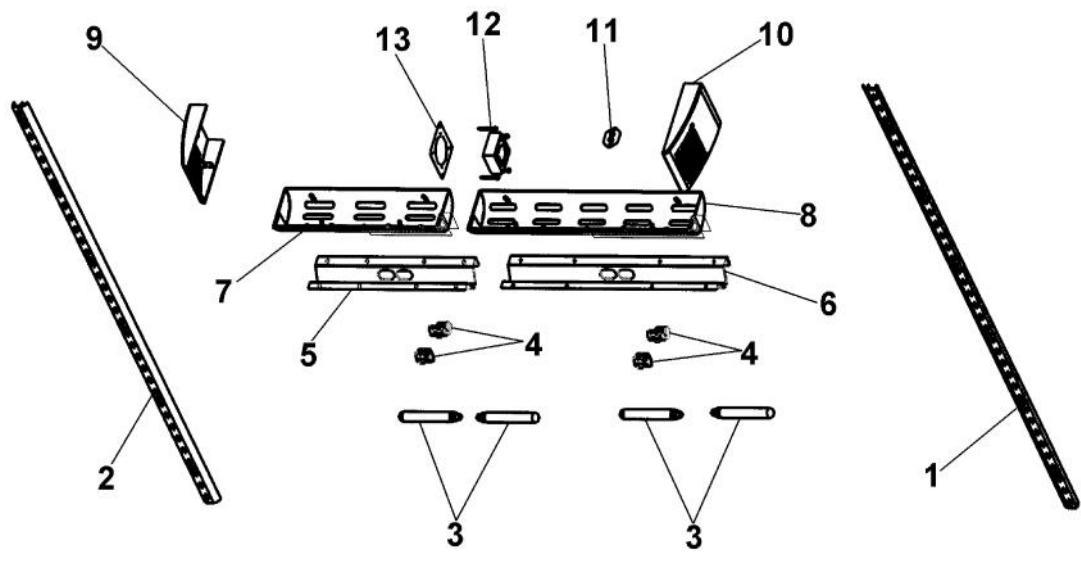

Ref #	Part Number	Qty.	Description
1	PK920024		LADDER FF R
2	PK920023		LADDER FF L
3	A3079001		LAMP - 40W
4	PE950125		LIGHT SOCKET
5	L2099453		BRACKET, FRZ. LIGHT
6	L2099452		BRKT LIGHT FF SXS
7	PK930116		COVER LIGHT ASM SXS 42 FZ
8	PK930115		COVER LIGHT ASM SXS 42 FF
9	PK930086		COVER FAN SXS 48 FZ
10	PK930085		COVER FAN SXS 48 FF
11	C8983701		THERMISTOR
12	12075003		MOTOR-REF FAN
13	K2096475		PLATE-FAN MNT 12404701
NI	10281601		SOCKET-SGL LIGHT
NI	10270203		HOUSING-LIGHT V10270203
NI	10270101		COVER, LIGHT
NI	013112-000		NOISE REDUCTION FAN KIT