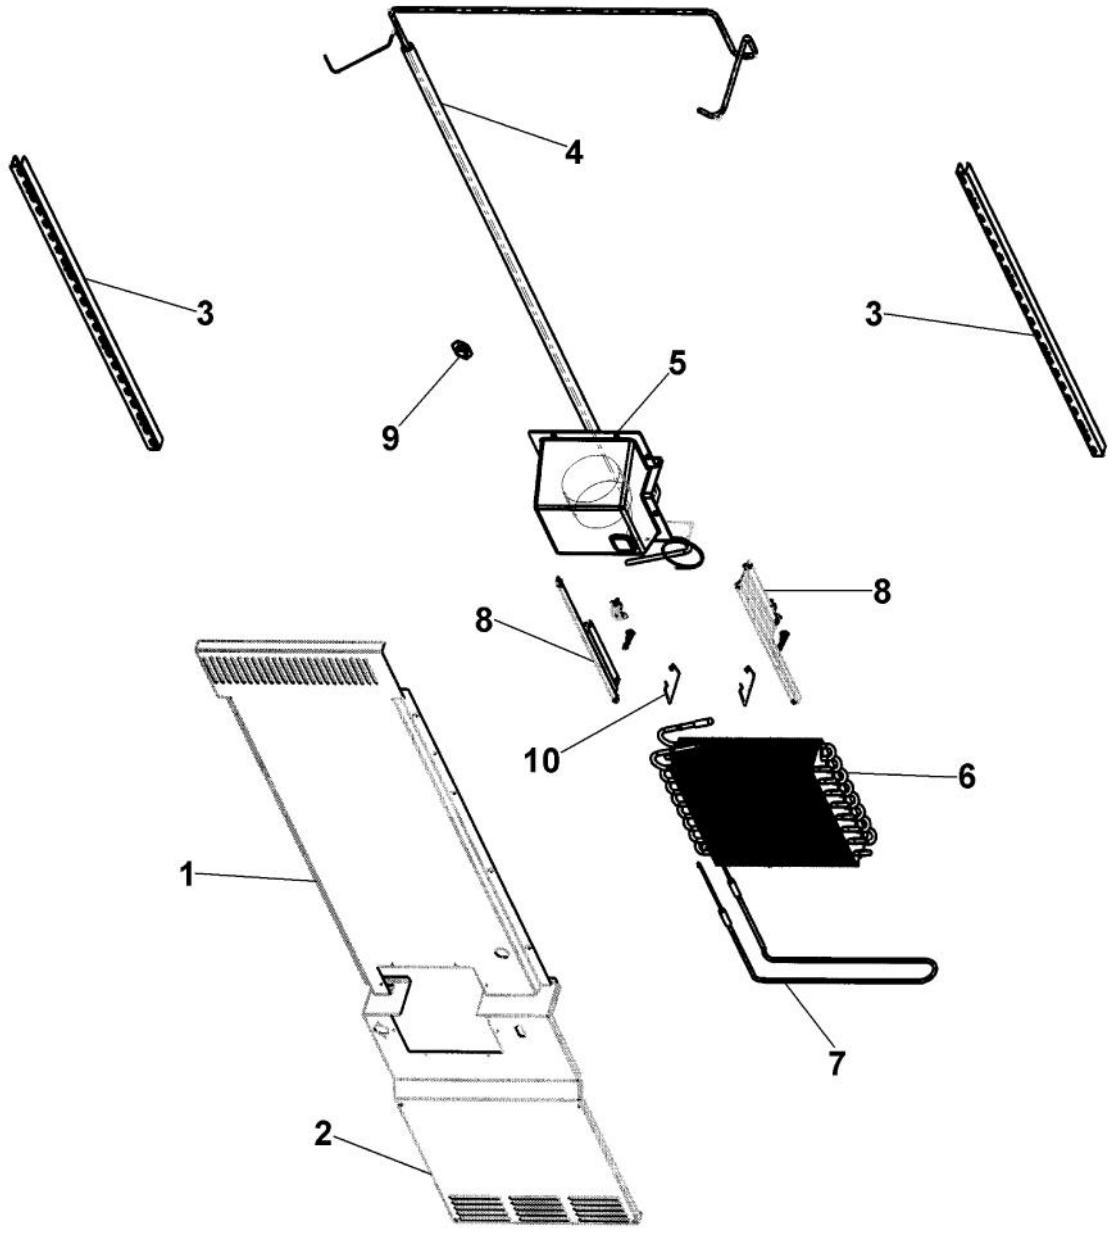

Ref #	Part Number	Qty.	Description
1	L2097181		COVER EVAP UPPER SXS 48
2	L2097182		COVER EVAP LOWER SXS 48
3	12231701		LADDER-FZ L/R SIDE
4	F2097793		TUBE FORMED HT EXCH
5	PK930150		COVER CTR EVAP
NI	G5098660		FAN EVAP ASM
6	PM910206		EVAPORATOR SXS 48
7	PJ910031		HEATER EVAP SXS
8	K2096461		BRKT-EVAP COVER 12234801
9	C8983701		THERMISTOR
10	10527401		CLIP-EVAP
NI	PB910259		THERMOSTAT DEFROST TERMINATOR