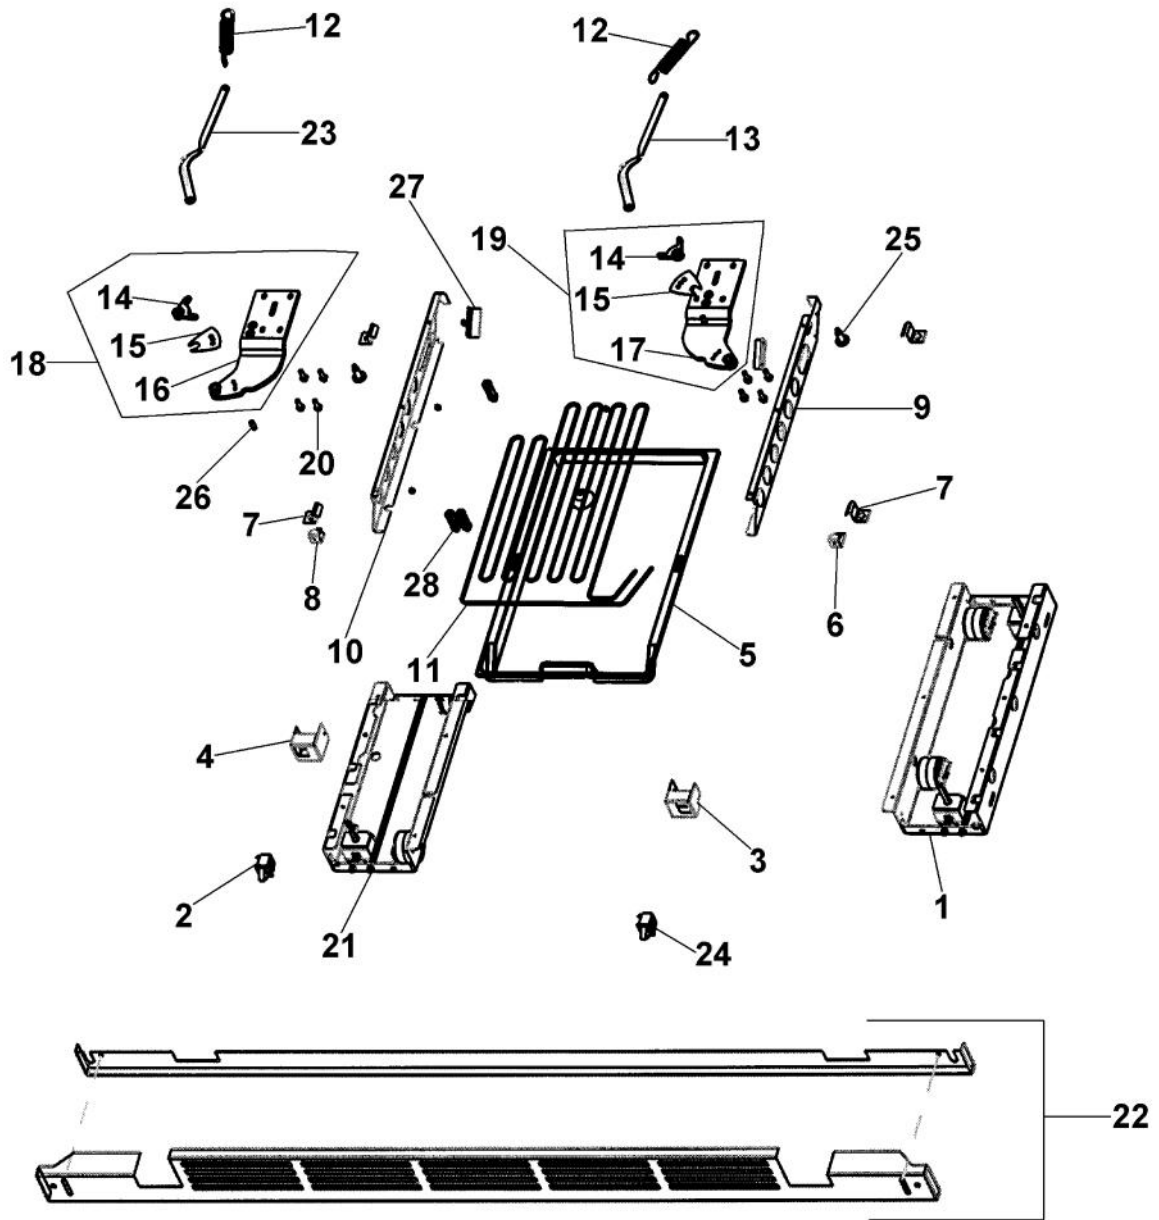

----- Manual continues below -----

Ref #	Part Number	Qty.	Description
1	PM910154		LEVELER MODULE ASSY. (RIGHT)
NI	PA970142		WATER VALVE
2	PE950146		SWITCH SPDT BLACK
3	C2098045		LIGHT SWITCH BRACKET - REF. DOOR
4	C2098046		BASE GRILLE - SWITCH MNT RH
5	12071301		PAN-DRAIN (NON-ANTIMICROBIAL) (BEFORE 02/07/05)
	PK930348		PAN DRAIN (AFTER 02/07/05)
6	C2098044		STAND OFF, BASE GRILLE - RH
7	K2096427		BRKT-SHIPPING 12071102
8	C2098096		STAND OFF, BASE GRILLE - LH
9	K2099456		RAIL PAN R
10	K2099457		RAIL PAN L
11	F2096550		SERPENTINE DRAIN SXS
12	PC910015		SPRING EXTENSION
13	PC920166		BAR-WC BOT HINGE RH
14	PD940091		BUSHING - DOOR STOP
15	PC920144		PLATE - WC DOOR SHIM
16	PC920187		HINGE PLATE LL
17	PC920186		HINGE PLATE LR
18	G3298649		HINGE ASM COMPLETE LL
19	G3298648		HINGE ASM COMPLETE LR
20	12075003		MOTOR-REF FAN
21	PM910155		LEVELER MODULE L
22	G5097788		GRILLE TOE ASM COMPLETE 42
23	PC920149		BAR-WC BOT HINGE LH
24	PE950147		SWITCH SPST NC BLACK
25	M0221523		SCREW - SHLDR
26	PC920145		PIN - DOOR STOP
27	K2096439		ANGLE-DRAIN PAN 12143801
28	12071201		CLIP-DRAIN LOOP