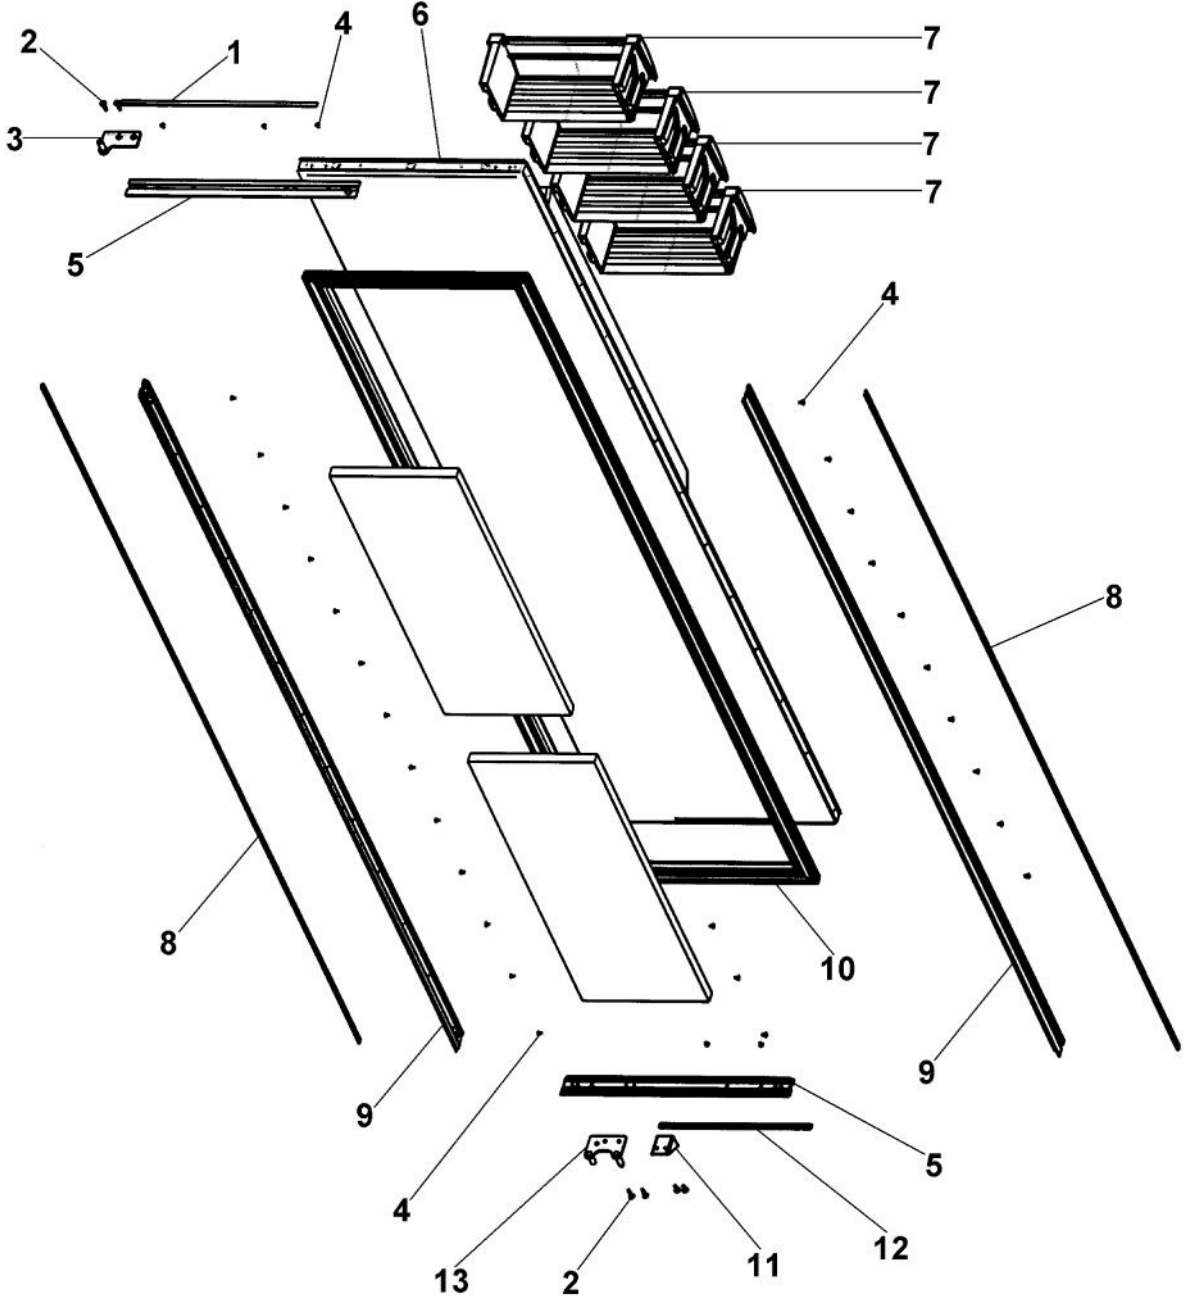

Ref #	Part Number	Qty.	Description
1	PE980003		OVERLAY KEYBOARD SXS 42
2	PE950135		SWITCH, KEYBOARD
3	PK930230		CONTROL PANEL SXS 42
4	PE970481		BOARD, LOW VOLT PC (AFTER 7/10/03)
	G5099919		(AFTER 7/10/03) LOW VOLTAGE BOARD KIT (BEFORE 7/10/03)
NI	PE970482		(BEFORE 7/10/03) SUB TO PE970464 - HARNESS LOW VOLT
			(AFTER 7/10/03)
5	PJ934002		BOARD, HIGH VOLT PC
NI	12271701		HARNESS-HIGH VOLT V12271701
6	NOT ORDERABLE		COMPLETE CONTROL ASSEMBLY
7	K2096943		PANEL BRACKET
8	PC920204		HINGE ASM UL
9	PC920203		HINGE ASM UR
10	G5098300		INVERTER ASSEMBLY
11	K2098654		BRACKET SWITCH POWER
12	G5096494		COND. FAN ASSY
13	PB920171		CONDENSER ASM
14	K2099454		BRACKET DRIER
15	F2099443		TUBE DISCHARGE FORMED PRE ACCUM
16	C2097595		LOUVER SUPPORT BRACKET
17	PB920201		ACCUMULATOR
18	12075003		MOTOR-REF FAN
19	M0102303		CLAMP-TUBE VM0102303
20	G5097976		COMPRESSOR ASSEMBLY (363 AND 483)
21	12074801		SWITCH, POWER
22	10743201		DRIER, HI SIDE
23	PE970330		ADAPTER BOARD
NI	PE970331		HARNESS ADAPTER BOARD
24	M0221523		SCREW - SHLDR

Ref #	Part Number	Qty.	Description
1	M0226233		SUB TO PD920174 - 10 X 7/8 PHILLIPS SMA TRI LOBE SA
2	PC920205		PIVOT PL ASM RH LW FOL
3	M0210458		SCREW-SM
4	PM910312		INSERT FRAME DOOR BTM SXS 42 FF FO
5	M0215704		SCREW-SM
6	PM910310		FRAME - TOP / BOTTOM
7	PB970183		DOOR GASKET
8	PD950007		STRIKER SWITCH
9	PM910102		SIDE TRIM
9	008463-000		(BEFORE 7/24/09) FRAME,DOOR,SXS FF/FZ SIDE
10	PM910097		(AFTER 7/24/09)
11	G5098625		INSERT SXS FF/FZ SIDE 12063706
12	PC920204		DOOR ASM SXS 42 FF
13	PM910344		HINGE ASM UL
14	PK930123		INSERT FRAME DOOR TOP SXS 42 FF FO
15	G5098675		DAIRY MODULE ASM SXS 42 DOORBIN ASM SXS 42 FF