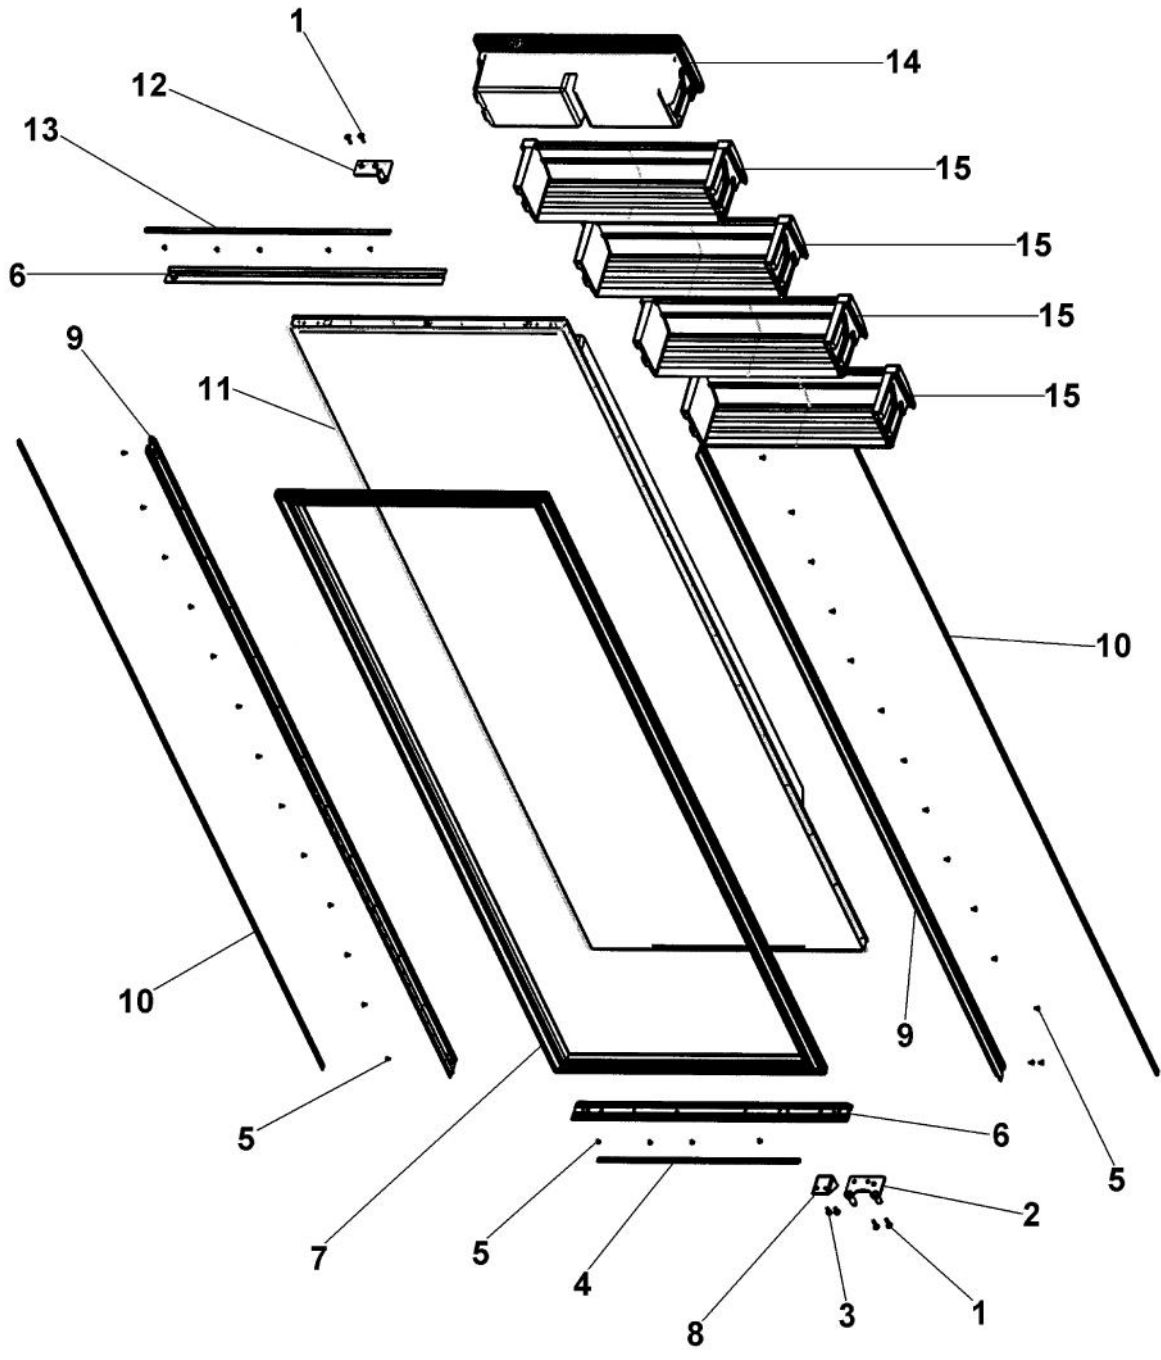

Ref #	Part Number	Qty.	Description
1	M0226233		SUB TO PD920174 - 10 X 7/8 PHILLIPS SMA TRI LOBE SA
2	PC920205		PIVOT PL ASM RH LW FOL
3	M0210458		SCREW-SM
4	PM910312		INSERT FRAME DOOR BTM SXS 42 FF FO
5	M0215704		SCREW-SM
6	PM910310		FRAME - TOP / BOTTOM
7	PB970183		DOOR GASKET
8	PD950007		STRIKER SWITCH
9	PM910102		SIDE TRIM
9	008463-000		(BEFORE 7/24/09) FRAME,DOOR,SXS FF/FZ SIDE
10	PM910097		(AFTER 7/24/09)
11	G5098625		INSERT SXS FF/FZ SIDE 12063706
12	PC920204		DOOR ASM SXS 42 FF
13	PM910344		HINGE ASM UL
14	PK930123		INSERT FRAME DOOR TOP SXS 42 FF FO
15	G5098675		DAIRY MODULE ASM SXS 42 DOORBIN ASM SXS 42 FF