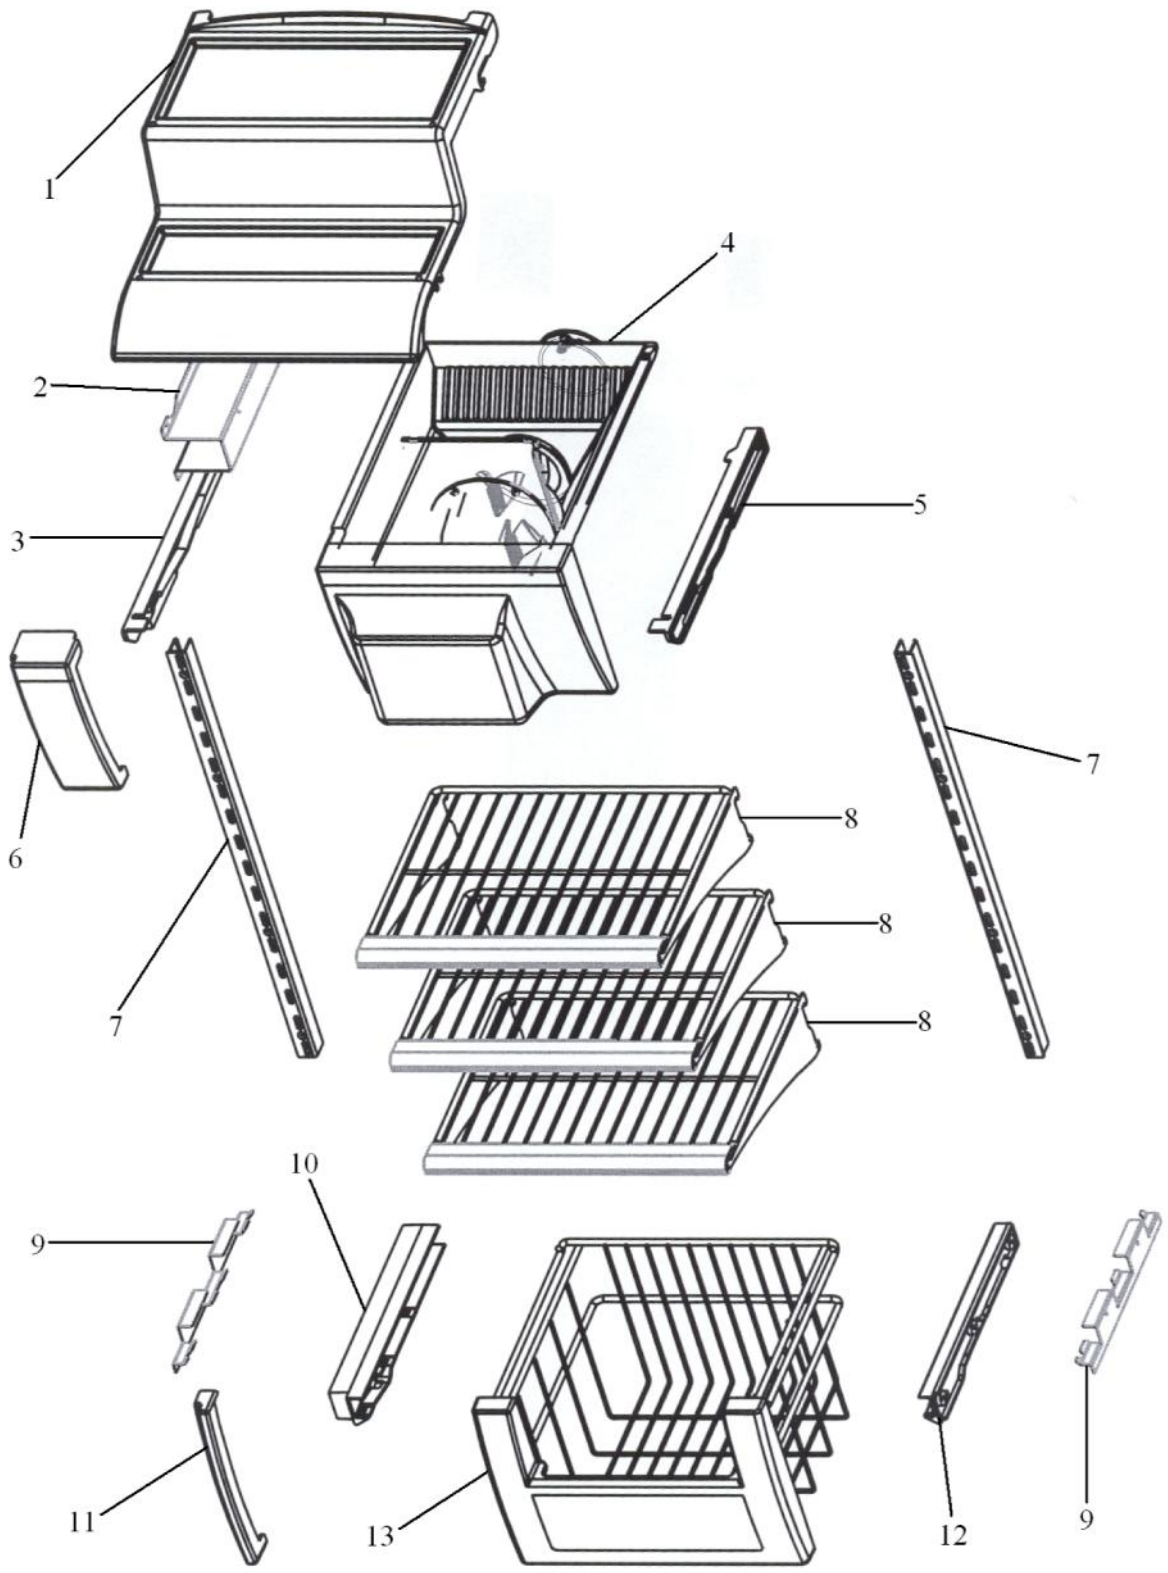

This Owner's Manual is provided and hosted by Appliance Factory Parts.

VIKING DF5B423D G SERIES Owner's Manual

[Shop genuine replacement parts for VIKING DF5B423D
G SERIES](#)

[Find Your VIKING Refrigerator Parts - Select From 341 Models](#)

----- Manual continues below -----

Ref #	Part Number	Qty.	Description
1	PM910236		GLASS SHELF
2	G5099426		SHELF & SLIDE ASM SXS 42
3	G32910068		DRAWER DELI & RAIL ASM SXS 42
4	G32910069		PRODUCE DRAWER & RAIL ASM SXS 42
5	PK930171		DUCT MEAT SAVOR SXS 42 REAR
6	PM910288		SLIDE MEAT SAVOR L
7	PK930176		SUPPORT DRAWER MEAT SAVOR 42/48 L
8	PK930170		DUCT MEAT SAVOR SXS 42 L
9	PK930174		SUPPORT SLIDE MEAT SAVOR SXS 42/48 L
10	PK930173		SUPPORT SLIDE MEAT SAVOR SXS 42/48 R
11	PM910334		ROLLER TENSION
12	PK930172		COVER CONTROL MEAT SAVOR
13	PK930168		DIAL CONTROL MEAT SAVOR
14	PK930169		DUCT MEAT SAVOR SXS 42/48 R
15	PK930175		SUPPORT DRAWER MEAT SAVOR SXS 42/48 R
16	PM910287		SLIDE MEAT SAVOR R
17	G50910716		FALSE FRONT ASM, SXS 42 DISP
18	PK930119		DELI LID
19	PK930114		DRAWER MEAT SAVOR SXS 42
20	PK930120		SHELF MEAT SAVOR SXS 42
NI	PM910332		ACCESORY ASSY