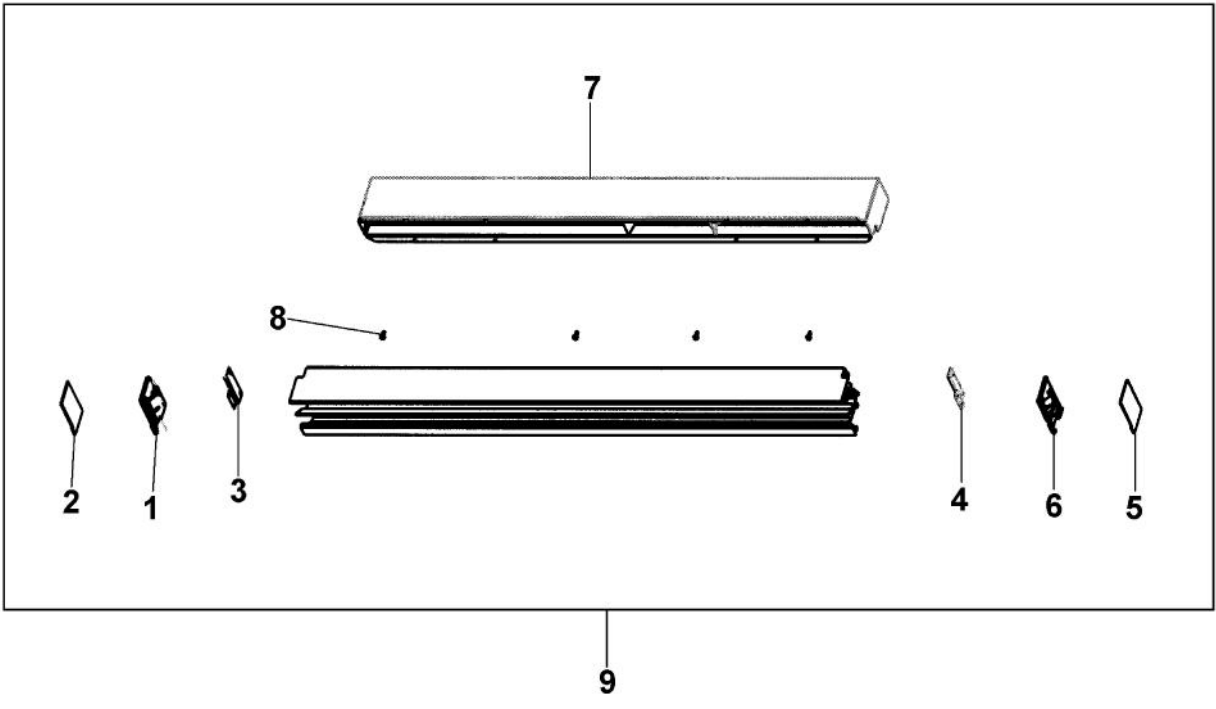

Ref #	Part Number	Qty.	Description
1	PM910349		END CAP GRILLE L
2	PM910071		COVER - END CAP 12119801
3	C9099471BK		BRACKET GRILLE SUPPORT DES L
4	C9099470BK		BRACKET GRILLE SUPPORT DES R
5	PM910072		COVER - END CAP 12119802
6	PM910348		ENP CAP GRILLE R
7	G9097768BK		AIR DUCT WELD ASM COMPLETE
8	M0238616		SCREW-SM
9	G3298674		GRILLE ASM SXS 42 FOL