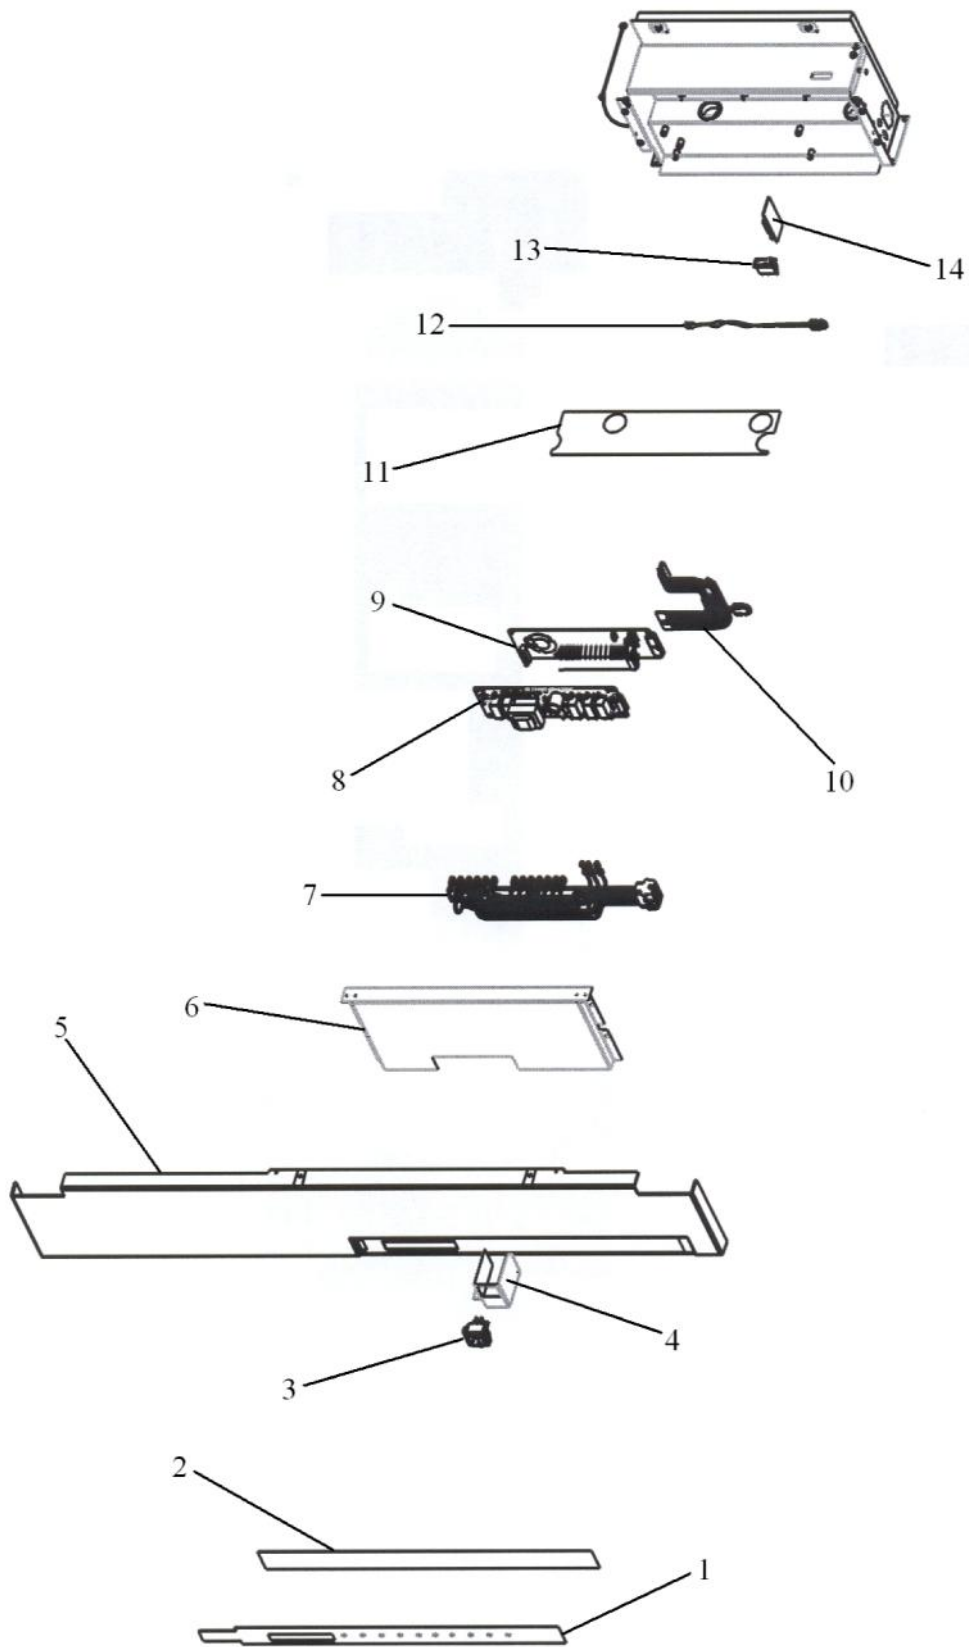

Ref #	Part Number	Qty.	Description
1	PE950135		SWITCH, KEYBOARD
2	PE980003		OVERLAY KEYBOARD SXS 42
3	PE950149		SWITCH POWER
4	K2098654		BRACKET SWITCH POWER
5	PK930230		CONTROL PANEL SXS 42
6	K20910061		CONTROL BOX FRONT
7	PE970465		HARNESS HIGH VOLT
8	PE970463		POWER CONTROL BOARD
9	PE970462		LOW VOLT BOARD
10	PE970464		HARNESS LOW VOLT
11	PM910325		FILM PROTECTIVE
12	PE970331		HARNESS ADAPTER BOARD
13	PE950150		SPDT ROCKER SW. W/LEGEND
14	PE970330		ADAPTER BOARD