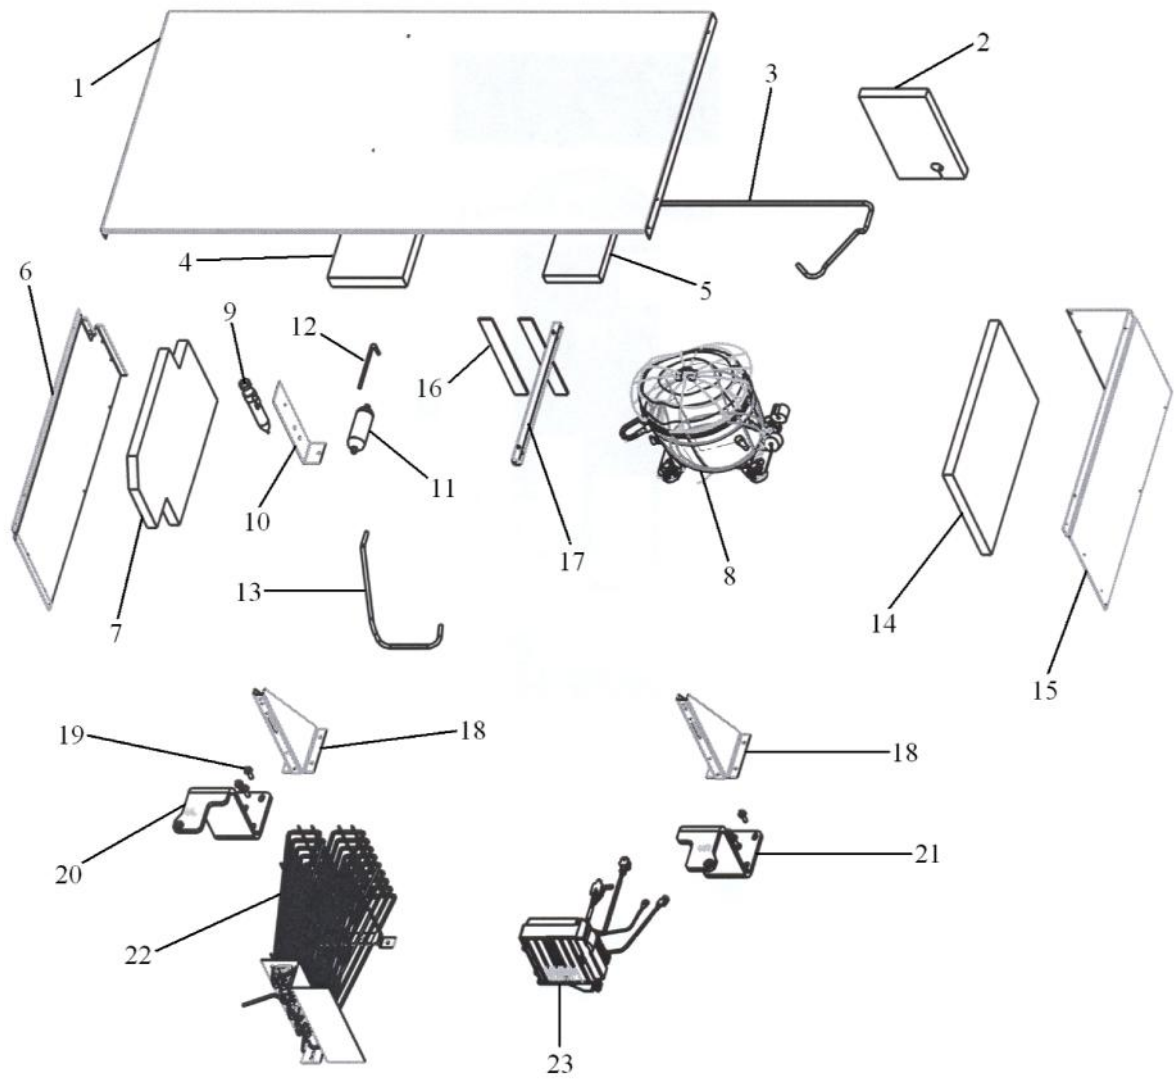

Ref #	Part Number	Qty.	Description
1	K2099458		MC TOP SXS 42
2	PB970171		MC INSULATION - BACK SIDE
3	F2099443		TUBE DISCHARGE FORMED PRE ACCUM
4	12074704		INSUL-MC CVR
5	12074701		INSUL-MC CVR V12074701
6	K2099460		MC SIDE L
7	12074601		INSUL-L MC CVR V12074601
8	G5097976		COMPRESSOR ASSEMBLY (363 AND 483)
9	10743201		DRIER, HI SIDE
10	K2099454		BRACKET DRIER
11	PB920201		ACCUMULATOR
12	F2096504		TUBE-DRIER EXT
13	F2099444		TUBE DISCHARGE FORMED POST ACCUM
14	12074702		INSUL-R MC CVR V12074702
15	K2099459		MC SIDE R
16	A3189370		GASKET-FOAM VA3189370
17	K2099455		SUPPORT MC Z
18	C2097595		LOUVER SUPPORT BRACKET
19	PD940088		SCREW, 1/4 X 20 HEX WASHER SERRATED
20	PC920204		HINGE ASM UL
21	PC920203		HINGE ASM UR
22	PB920171		CONDENSER ASM
23	G5098300		INVERTER ASSEMBLY