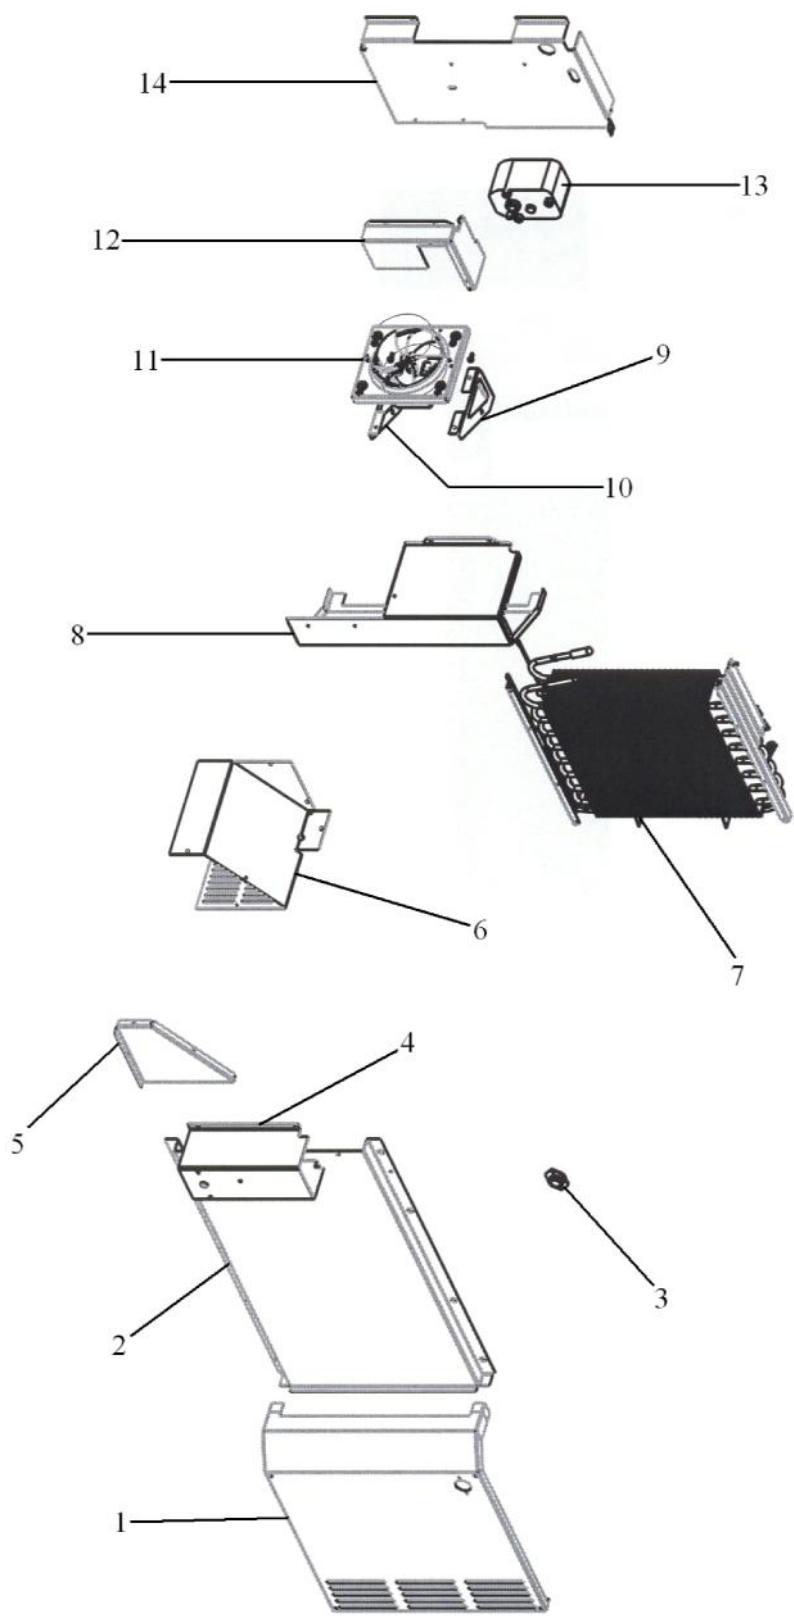

Ref #	Part Number	Qty.	Description
1	L20910054		COVER LOWER EVAP
2	L20910057		COVER CENTER EVAP
3	C8983701		THERMISTOR
4	C20910713		BRACKET, AUGER MOTOR
5	L20910075		COVER EVAP FAN
6	L20910074		TRAN EVAP FAN
7	G5099446		EVAP ASM SXS 42
8	L20910056		COVER EVAP MOTOR
9	K2096457		BRKT-R-EVAP FAN 12223101
10	K2096458		BRKT-L-EVAP-FAN 12223102
11	G5098660		FAN EVAP ASM
12	L2098027		DUCT - EVAP FAN
13	PE950158		MOTOR AUGER
14	C20910058		COVER UPPER EVAP
NI	PB910259		THERMOSTAT DEFROST TERMINATOR