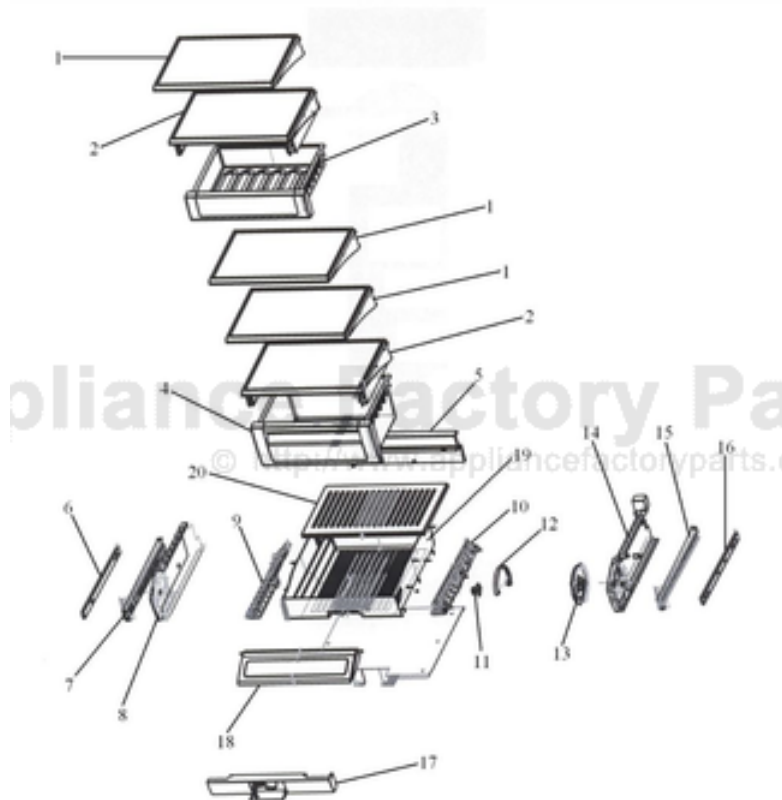

This Owner's Manual is provided and hosted by Appliance Factory Parts.

VIKING DF5B423D G SERIES Owner's Manual

[Shop genuine replacement parts for VIKING DF5B423D
G SERIES](#)

[Find Your VIKING Refrigerator Parts - Select From 341 Models](#)

----- Manual continues below -----

Ref #	Part Number	Qty.	Description
1	PM910236		GLASS SHELF
2	G5099426		SHELF & SLIDE ASM SXS 42
3	G32910068		DRAWER DELI & RAIL ASM SXS 42
4	G32910069		PRODUCE DRAWER & RAIL ASM SXS 42
5	PK930171		DUCT MEAT SAVOR SXS 42 REAR
6	PM910288		SLIDE MEAT SAVOR L
7	PK930176		SUPPORT DRAWER MEAT SAVOR 42/48 L
8	PK930170		DUCT MEAT SAVOR SXS 42 L
9	PK930174		SUPPORT SLIDE MEAT SAVOR SXS 42/48 L
10	PK930173		SUPPORT SLIDE MEAT SAVOR SXS 42/48 R
11	PM910334		ROLLER TENSION
12	PK930172		COVER CONTROL MEAT SAVOR
13	PK930168		DIAL CONTROL MEAT SAVOR
14	PK930169		DUCT MEAT SAVOR SXS 42/48 R
15	PK930175		SUPPORT DRAWER MEAT SAVOR SXS 42/48 R
16	PM910287		SLIDE MEAT SAVOR R
17	G50910716		FALSE FRONT ASM, SXS 42 DISP
18	PK930119		DELI LID
19	PK930114		DRAWER MEAT SAVOR SXS 42
20	PK930120		SHELF MEAT SAVOR SXS 42
NI	PM910332		ACCESORY ASSY