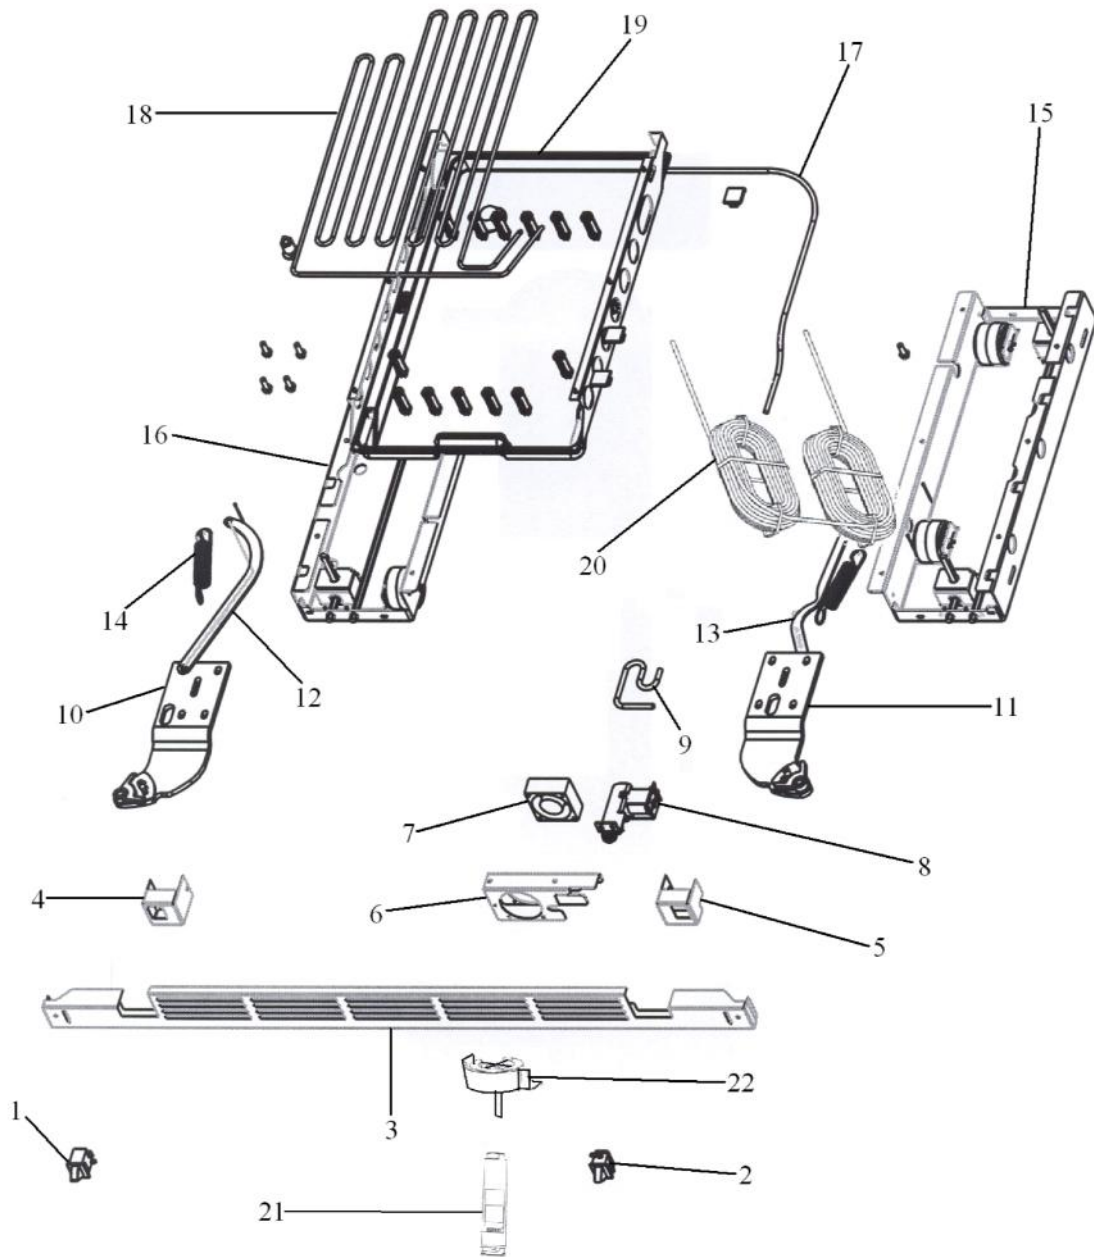

----- Manual continues below -----

Ref #	Part Number	Qty.	Description
1	PM910236		GLASS SHELF
2	G5099426		SHELF & SLIDE ASM SXS 42
3	G32910068		DRAWER DELI & RAIL ASM SXS 42
4	G32910069		PRODUCE DRAWER & RAIL ASM SXS 42
5	PK930171		DUCT MEAT SAVOR SXS 42 REAR
6	PM910288		SLIDE MEAT SAVOR L
7	PK930176		SUPPORT DRAWER MEAT SAVOR 42/48 L
8	PK930170		DUCT MEAT SAVOR SXS 42 L
9	PK930174		SUPPORT SLIDE MEAT SAVOR SXS 42/48 L
10	PK930173		SUPPORT SLIDE MEAT SAVOR SXS 42/48 R
11	PM910334		ROLLER TENSION
12	PK930172		COVER CONTROL MEAT SAVOR
13	PK930168		DIAL CONTROL MEAT SAVOR
14	PK930169		DUCT MEAT SAVOR SXS 42/48 R
15	PK930175		SUPPORT DRAWER MEAT SAVOR SXS 42/48 R
16	PM910287		SLIDE MEAT SAVOR R
17	G50910716		FALSE FRONT ASM, SXS 42 DISP
18	PK930119		DELI LID
19	PK930114		DRAWER MEAT SAVOR SXS 42
20	PK930120		SHELF MEAT SAVOR SXS 42
NI	PM910332		ACCESORY ASSY

Ref #	Part Number	Qty.	Description
1	PE950146		SWITCH SPDT BLACK
2	PE950147		SWITCH SPST NC BLACK
3	G5097788		GRILLE TOE ASM COMPLETE 42
4	C2098045		LIGHT SWITCH BRACKET - REF. DOOR
5	C2098046		BASE GRILLE - SWITCH MNT RH
6	K2099464		BRACKET FAN & VALVE
7	12075003		MOTOR-REF FAN
8	PA070014		VALVE WATER DOUBLE COMP. INLET (AFTER 05/25/05)
	G50911843		WATER VALVE/BRACKET SVC KIT (BEFORE 05/25/05)
9	PB920202		TUBE WATER VALVE
10	G3298649		HINGE ASM COMPLETE LL
11	G3298648		HINGE ASM COMPLETE LR
12	PC920149		BAR-WC BOT HINGE LH
13	PC920166		BAR-WC BOT HINGE RH
14	PC910015		SPRING EXTENSION
15	PM910398		LEVELER ASSEMBLY - R
16	PM910399		LEVELER MODULE L
17	B5705313		TUBE-PLASTIC NO.
18	F2099467		SXS SERPENTINE
19	12071301		PAN-DRAIN (NON-ANTIMICROBIAL) (BEFORE 02/07/05)
	PK930348		PAN DRAIN (AFTER 02/07/05)
20	PB920223		SUB TO PB020300 - TANK COILED WATER 42 SXS DISP
21	PM910465		FILTER CARTRIDGE MUST HAVE INSTALLED G50911814 KIT BEFORE PM910465 CAN BE USED ON UNITS MADE BEFORE 7/19/04.
22	PM910248		MANIFOLD --- FILTER