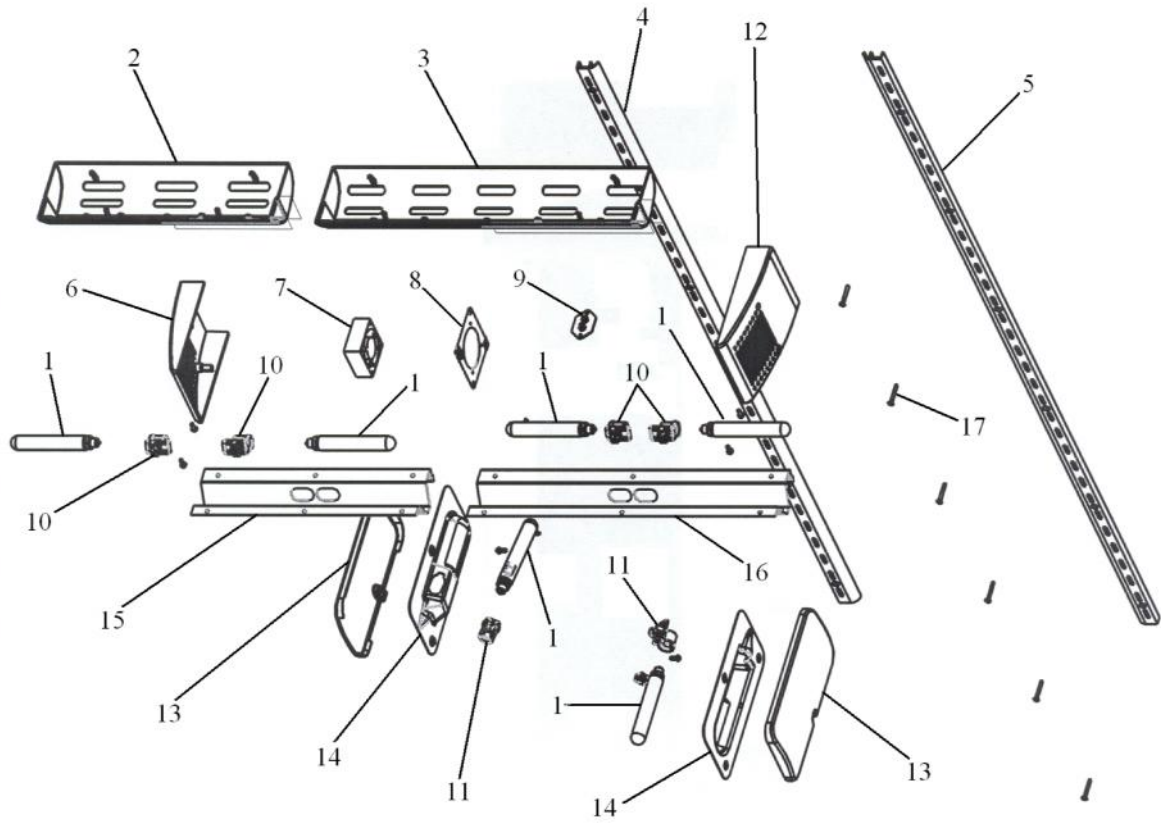

Ref #	Part Number	Qty.	Description
1	A3079001		LAMP - 40W
2	PK930116		COVER LIGHT ASM SXS 42 FZ
3	PK930115		COVER LIGHT ASM SXS 42 FF
4	PM910228		LADDER LS REF
5	PM910227		LADDER RS REF
6	PK930086		COVER FAN SXS 48 FZ
7	12075003		MOTOR-REF FAN
8	K2096475		PLATE-FAN MNT 12404701
9	C8983701		THERMISTOR
10	PE950125		LIGHT SOCKET
11	10281601		SOCKET-SGL LIGHT
12	PK930085		COVER FAN SXS 48 FF
13	10270101		COVER, LIGHT
14	10270203		HOUSING-LIGHT V10270203
15	L2099475		BRACKET LIGHT SXS FZ
16	L2099474		BRACKET LIGHT SXS 42 FF
17	M0238535		SCREW-SM
NI	PK920028		SIDE TRIM - LH