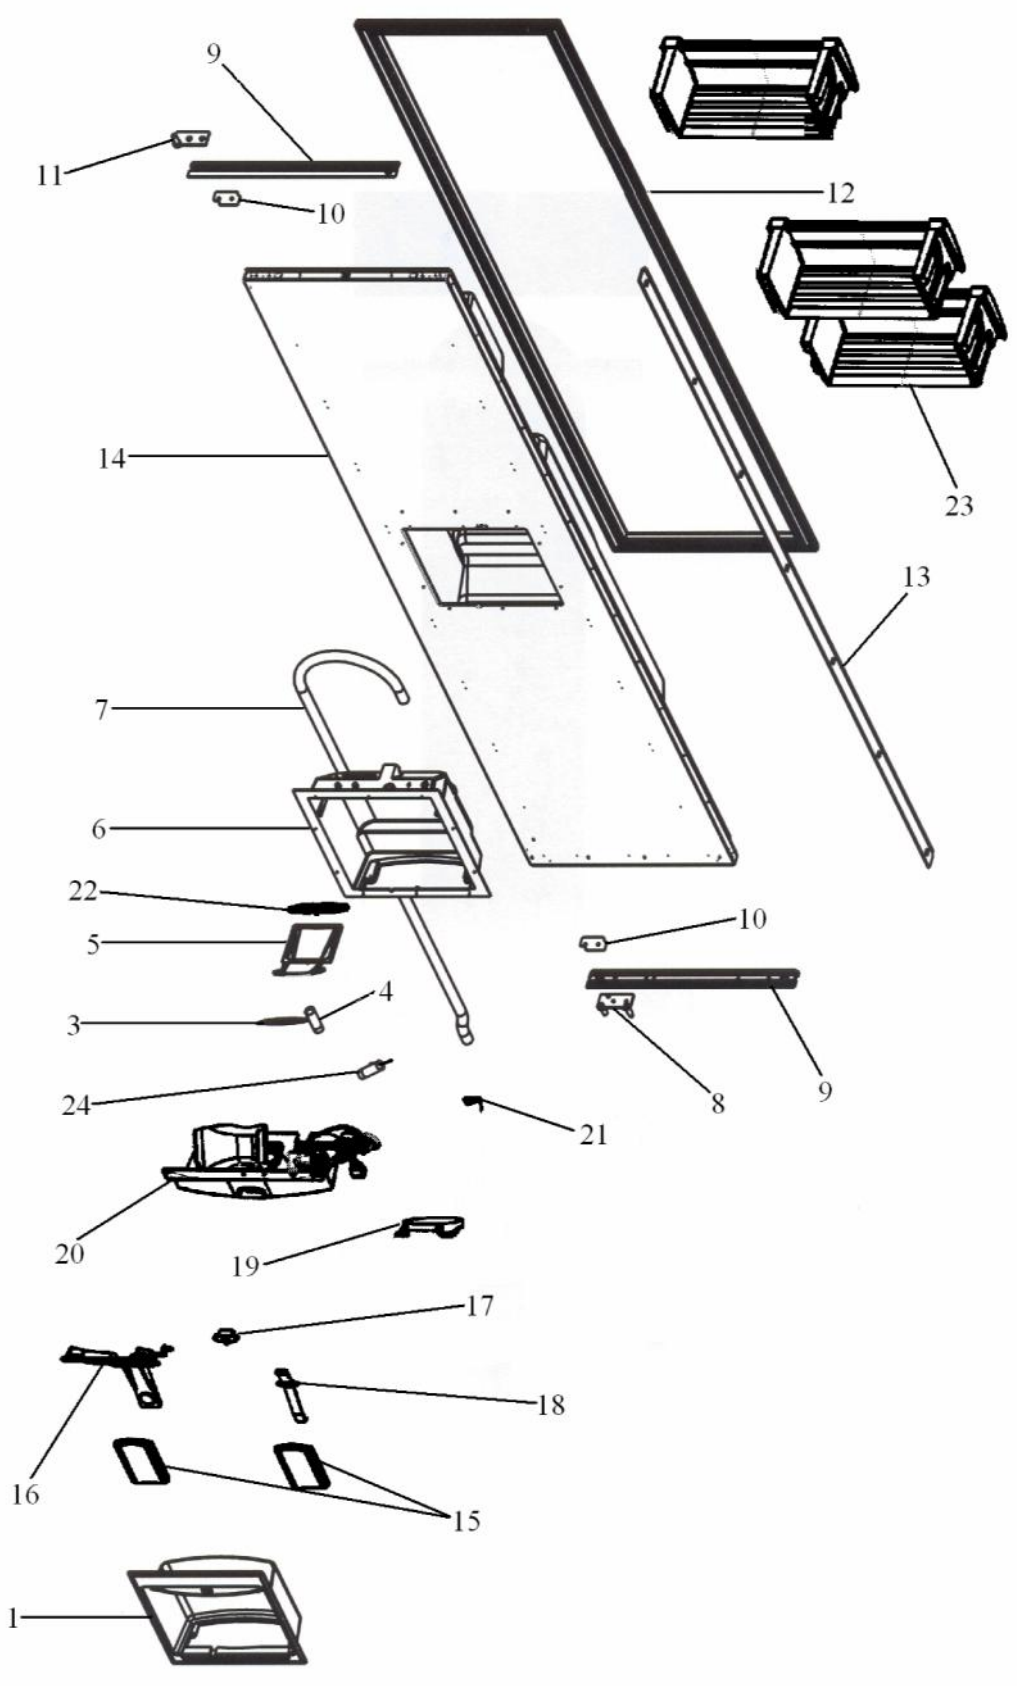

Ref #	Part Number	Qty.	Description
1	PB910273		BEZEL, ICE / WATER DISPENSER
2	PB980023		SPILL TRAY - I/W DISPENSER
3	12302201		ICE DEFLECTOR
4	PK930274		TUBE CONNECTOR
5	12348201		CHUTE-ICE NO.
6	PK930403		CAVITY DISPENSER
7	PK930292		CHASE CABLE/WATERLINE 42 SXS DISP
8	PC920147		PIVOT PLATE ASSY - WC LH BOT
9	PM910311		FRAME - TOP / BOTTOM
10	PD940092		SPACER - DOOR HINGE
11	PC920132		PIVOT PLATE ASSY - LH
12	PB070292		DOOR GASKET, 42 SXS FZ DISP SIDE CHARGE
13	PE940176		TRIM - DOOR SXS PRO SIDES
14	G50910709		DOOR FOAM ASM SXS 42 FZ DISP
15	12221005		PAD ACTUATOR
16	PK930259		ARM, ICE ACTUATOR
17	PE950152		SWITCH SLIDE
18	12220301		ARM-WATER DISP NO.
19	12220502		DISPENSER DOOR
20	PM910478		CAVITY COVER ASSEMBLY - BK (BEFORE 4/15/05)
			INCLUDES SWITCHES
	PM910481		CAVITY COVER ASM FOR WHITE BEZEL
			INCLUDES SWITCHES
	PM910516		CAVITY COVER ASSEMBLY
			INCLUDES SWITCHES
	PM910517		COVER CAVITY ASM WHITE BEZEL
			INCLUDES SWITCHES
21	12194803		SPRING, DISPENSER DOOR
22	12193801		GASKET - ICE DR
23	G5098676		DOORBIN ASM SXS 42 & 48 FZ
24	C8973603		DELAY-DOOR NO.
NI	PE970592		HARNESS MAIN
NI	PE970592		HARNESS MAIN
NI	G50911859		DISPENSER WATER LINE SLEEVE SERVICE KIT
NI	PB910274		INSERT FACADE
NI	PB910281		INSERT FACADE SXS DISPENSER
NI	PE970590		HARNESS JUMPER LOWER
NI	PE970591		HARNESS JUMPER UPPER
NI	PM910097		INSERT SXS FF/FZ SIDE 12063706
NI	PM910313		INSERT FRAME DOOR BTM SXS 42 FZ FO
NI	PM910345		INSERT FRAME DOOR TOP SXS 42 FZ FO
NI	K2096650		BRKT-DEC PANEL
NI	K2096651		BRKT-DEC PANEL