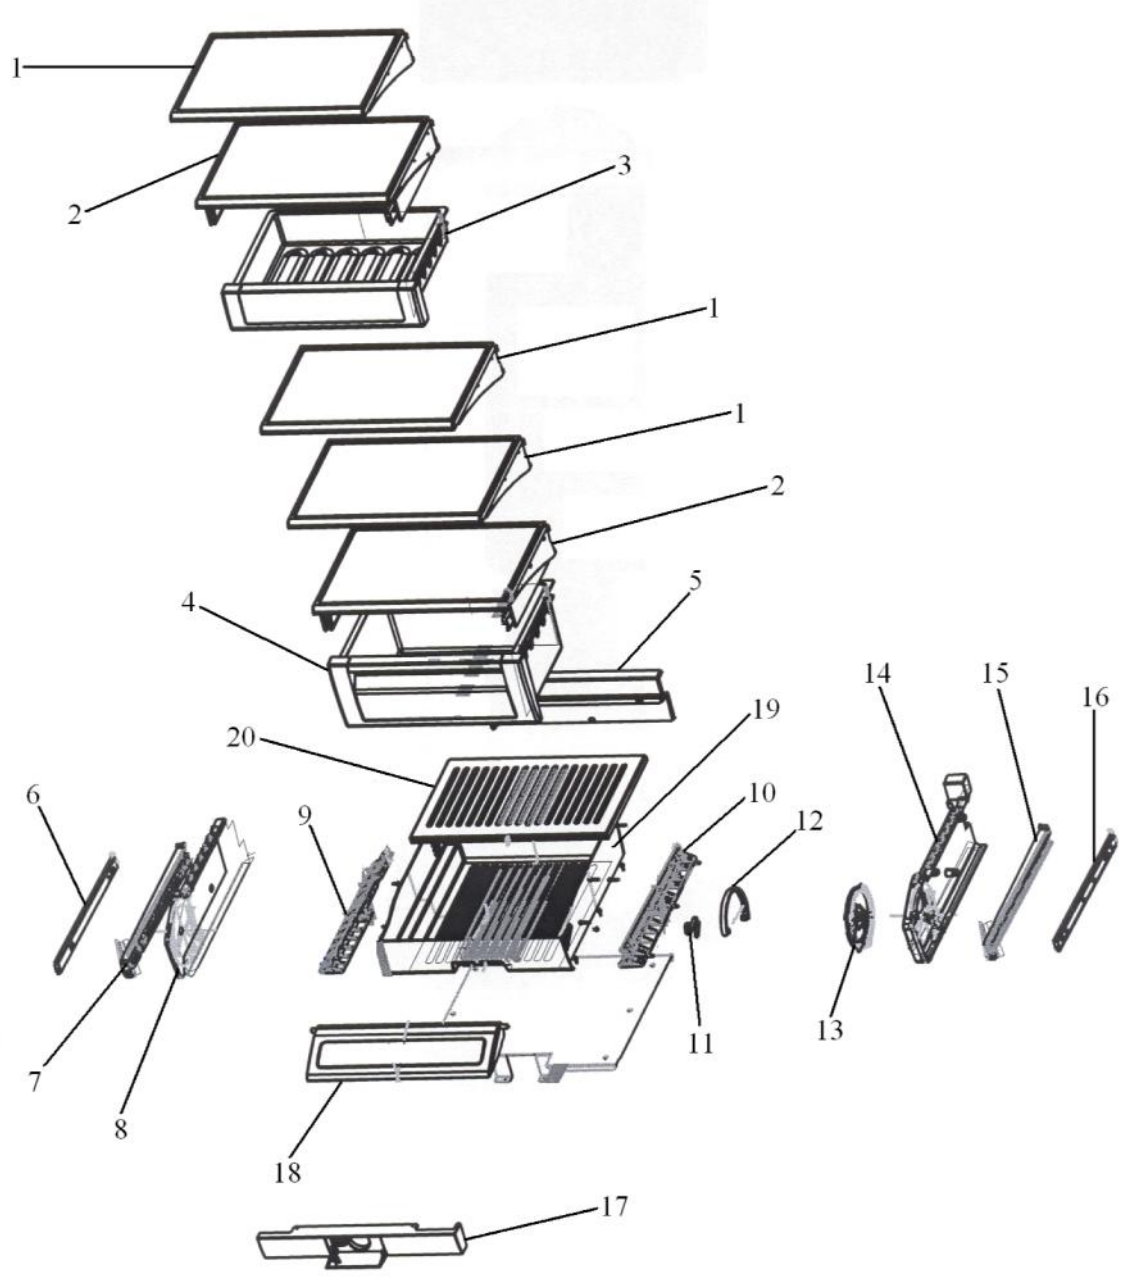

----- Manual continues below -----

Ref #	Part Number	Qty.	Description
1	PM910236		GLASS SHELF
2	G5099426		SHELF & SLIDE ASM SXS 42
3	G32910068		DRAWER DELI & RAIL ASM SXS 42
4	G32910069		PRODUCE DRAWER & RAIL ASM SXS 42
5	PK930171		DUCT MEAT SAVOR SXS 42 REAR
6	PM910288		SLIDE MEAT SAVOR L
7	PK930176		SUPPORT DRAWER MEAT SAVOR 42/48 L
8	PK930170		DUCT MEAT SAVOR SXS 42 L
9	PK930174		SUPPORT SLIDE MEAT SAVOR SXS 42/48 L
10	PK930173		SUPPORT SLIDE MEAT SAVOR SXS 42/48 R
11	PM910334		ROLLER TENSION
12	PK930172		COVER CONTROL MEAT SAVOR
13	PK930168		DIAL CONTROL MEAT SAVOR
14	PK930169		DUCT MEAT SAVOR SXS 42/48 R
15	PK930175		SUPPORT DRAWER MEAT SAVOR SXS 42/48 R
16	PM910287		SLIDE MEAT SAVOR R
17	G50910716		FALSE FRONT ASM, SXS 42 DISP
18	PK930119		DELI LID
19	PK930114		DRAWER MEAT SAVOR SXS 42
20	PK930120		SHELF MEAT SAVOR SXS 42
NI	PM910332		ACCESORY ASSY