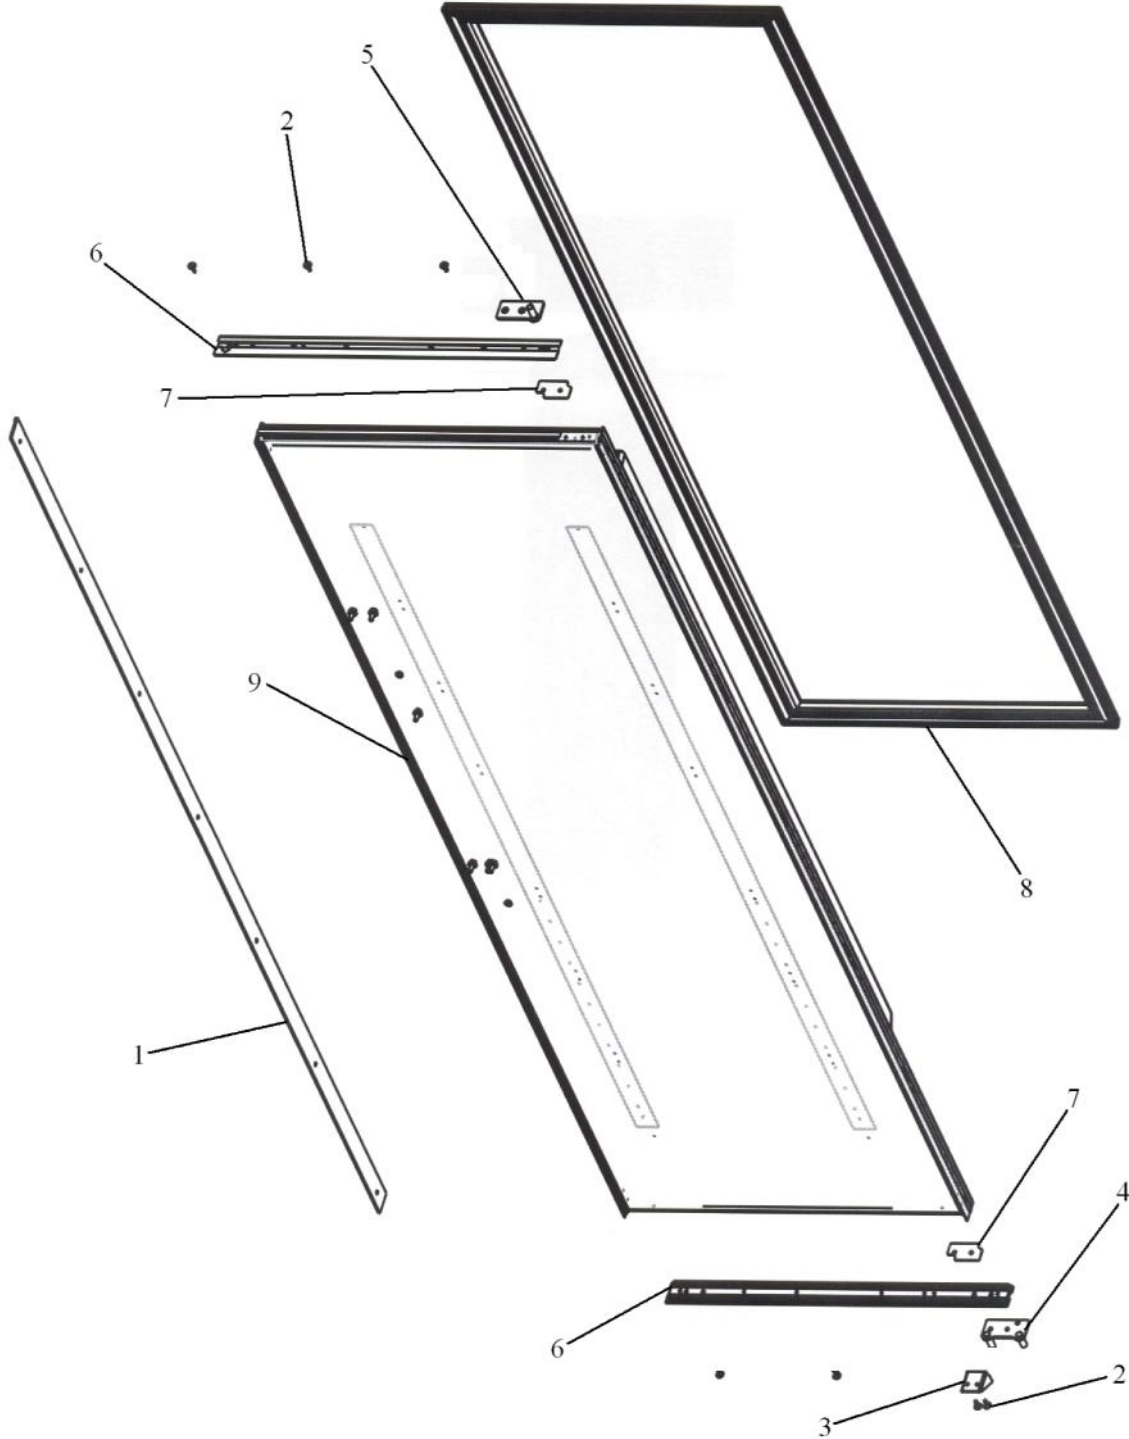

Ref #	Part Number	Qty.	Description
1	PM910102		SIDE TRIM
2	M0210458		SCREW-SM
3	PD950007		STRIKER SWITCH
4	PC920205		PIVOT PL ASM RH LW FOL
5	PC920207		PIVOT PL ASM RH UP FOL
6	PM910310		FRAME - TOP / BOTTOM
7	PD940092		SPACER - DOOR HINGE
8	PB070293		DOOR GASKET, 42 SXS FF SIDE CHARGE
9	G5098625		DOOR ASM SXS 42 FF
NI	PM910097		INSERT SXS FF/FZ SIDE 12063706
NI	PM910312		INSERT FRAME DOOR BTM SXS 42 FF FO
NI	PM910344		INSERT FRAME DOOR TOP SXS 42 FF FO
NI	K2096650		BRKT-DEC PANEL
NI	K2096648		BRKT-DEC PANEL