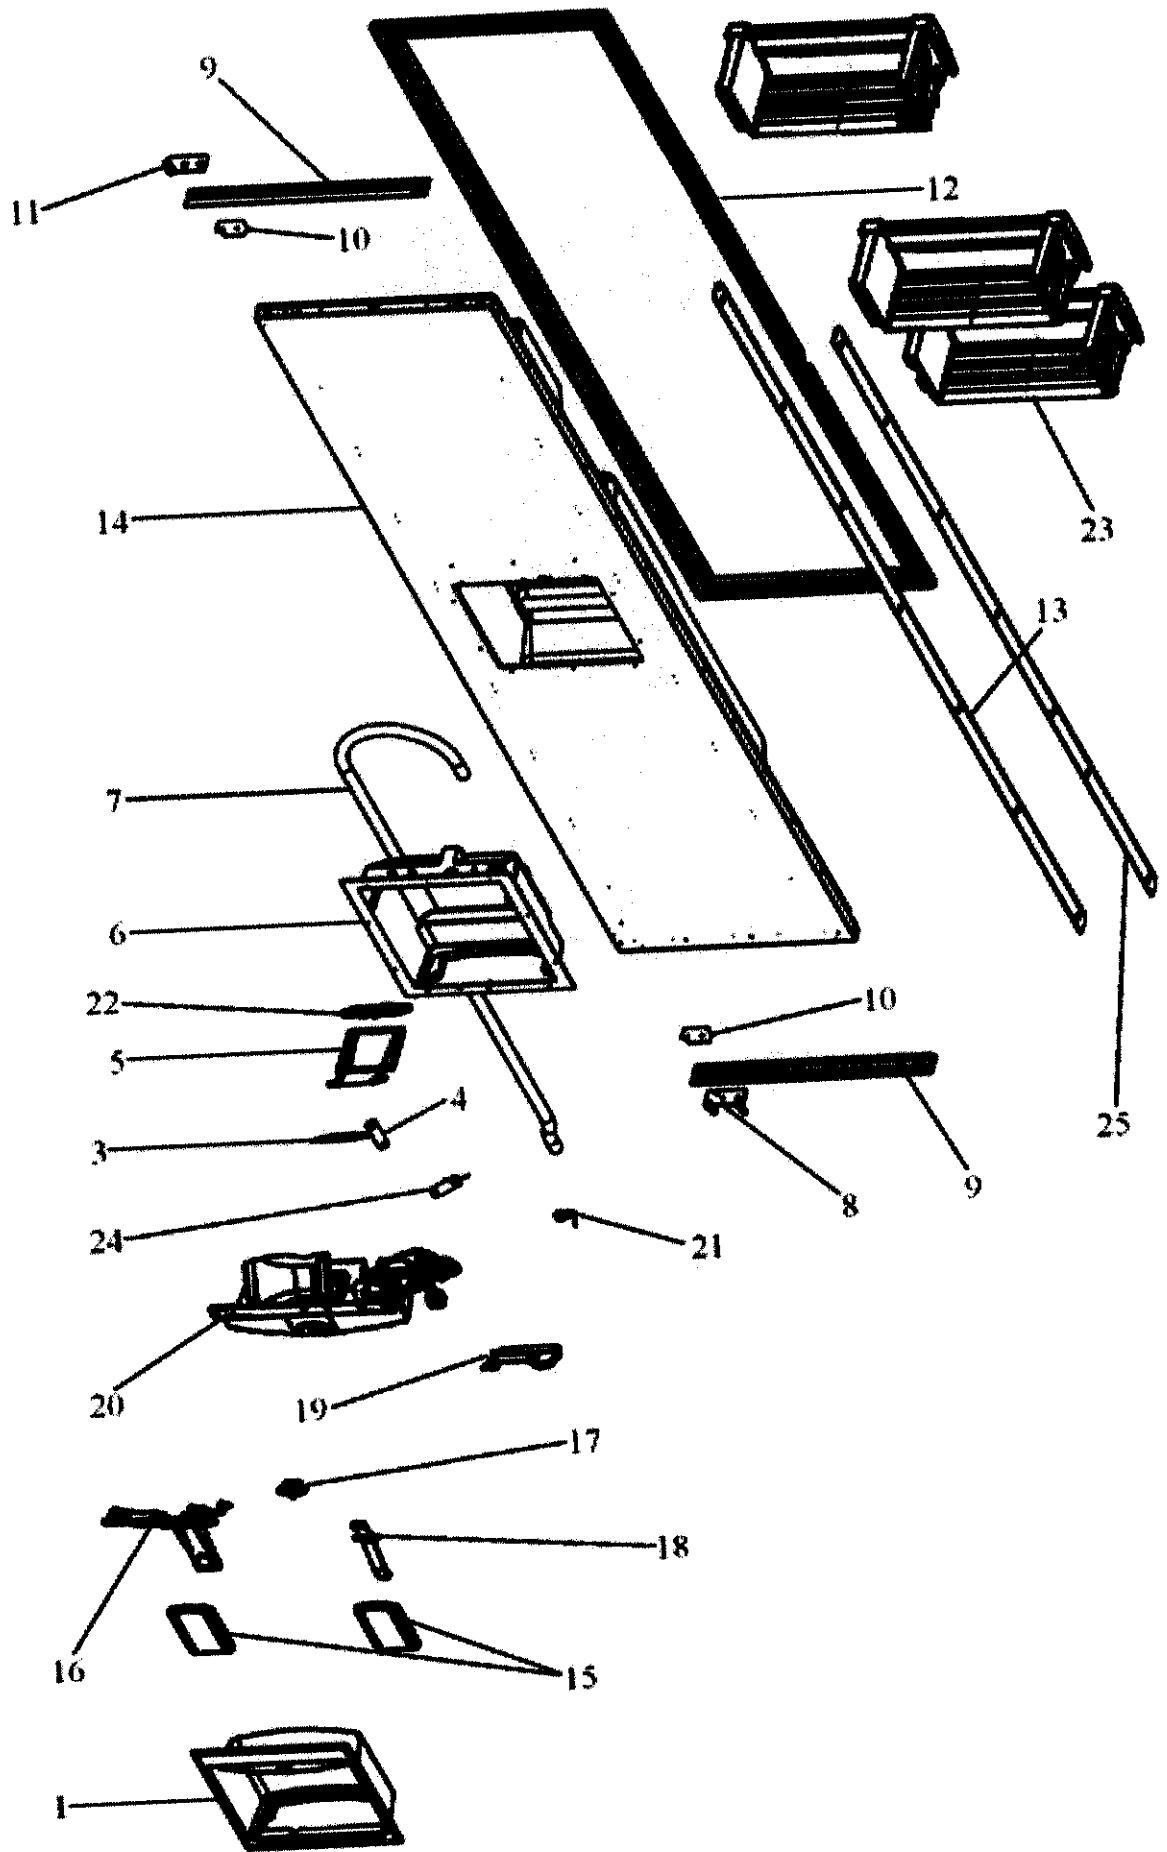

This Owner's Manual is provided and hosted by [Appliance Factory Parts](#).

VIKING DFSB483D Owner's Manual

[Shop genuine replacement parts for VIKING DFSB483D](#)

[Find Your VIKING Refrigerator Parts - Select From 341 Models](#)

----- Manual continues below -----

Illustrated Parts Lookup - DFSB483D H SERIES, 010 - FRZ DOOR ASSY

Illustrated Parts Lookup

Parts for VIKING Model "DFSB483D H SERIES", Image Section "010 - FRZ DOOR ASSY"

Item	Part Number	Part Description	Alt Part	Series	Qty
1	PB910228	BEZEL I/W DISPENSER FULL OVERLAY			
2	PB980023	SPILL TRAY - I/W DISPENSER			
3	PK930401	DEFLECTOR-ICE			
4	PK930274	TUBE CONNECTOR			
5	V12348201	CHUTE ICE			
6	PK930403	CAVITY DISPENSER			
7	PK930273	TUBE WIRE			
8	PC920206	PIVOT PL ASM LH LW FOL			
9	K2096651	BRKT-DEC PANEL			
10	PD940092	SPACER - DOOR HINGE			
11	PC920208	PIVOT PL ASM LH UP FOL			
12	PB970205	DOOR GASKET			
13	PE940176	TRIM - DOOR SXS PRO SIDES			
14	G50913027	DOOR FOAM ASM SXS 48 DISP FZ			
15	V12221005	PAD - E ACTUATOR (BLK)			
16	PK930383	ARM ICE ACTUATOR			
17	PE950152	SWITCH SLIDE			
18	PK930404	ARM WATER ACTUATOR			
19	PK930381	DOOR DISPENSER			
20	PM910516	CAVITY COVER ASSEMBLY INCLUDES SWITCHES			
21	PC910017	SPRING DISP DOOR			
22	12193801	GASKET - ICE DR			
23	G5098676	DOORBIN ASM SXS 42 & 48 FZ			
24	C8973603	DELAY-DOOR NO.			
25	K2096650	BRKT-DEC PANEL			
NI	PB910260	INSERT FACADE			
	PK930145	CAP - BLACK SWITCH			
	PE970484	HEATER CAVITY			
	PE970428	HARNESS - FZ DR			
	G50911859	DISPENSER WATER LINE SLEEVE SERVICE KIT			