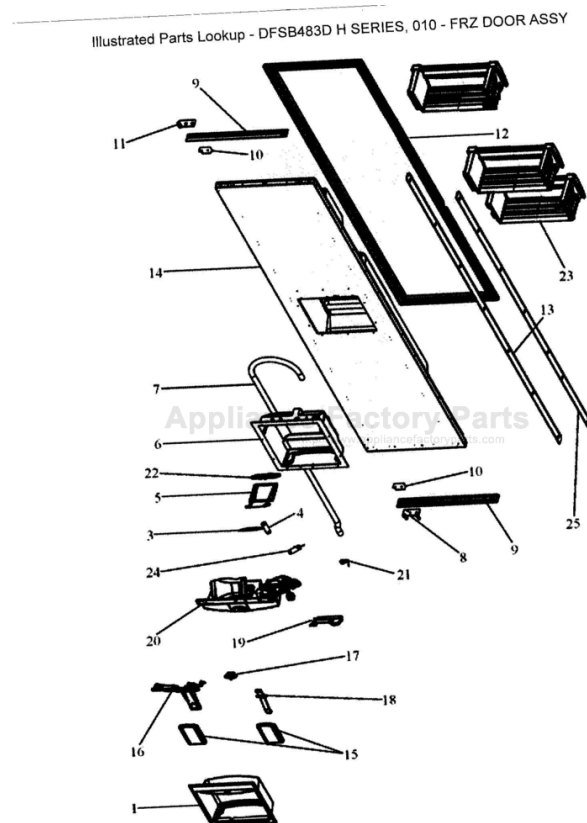

[Find Your VIKING Refrigerator Parts - Select From 341 Models](#)

----- Manual continues below -----