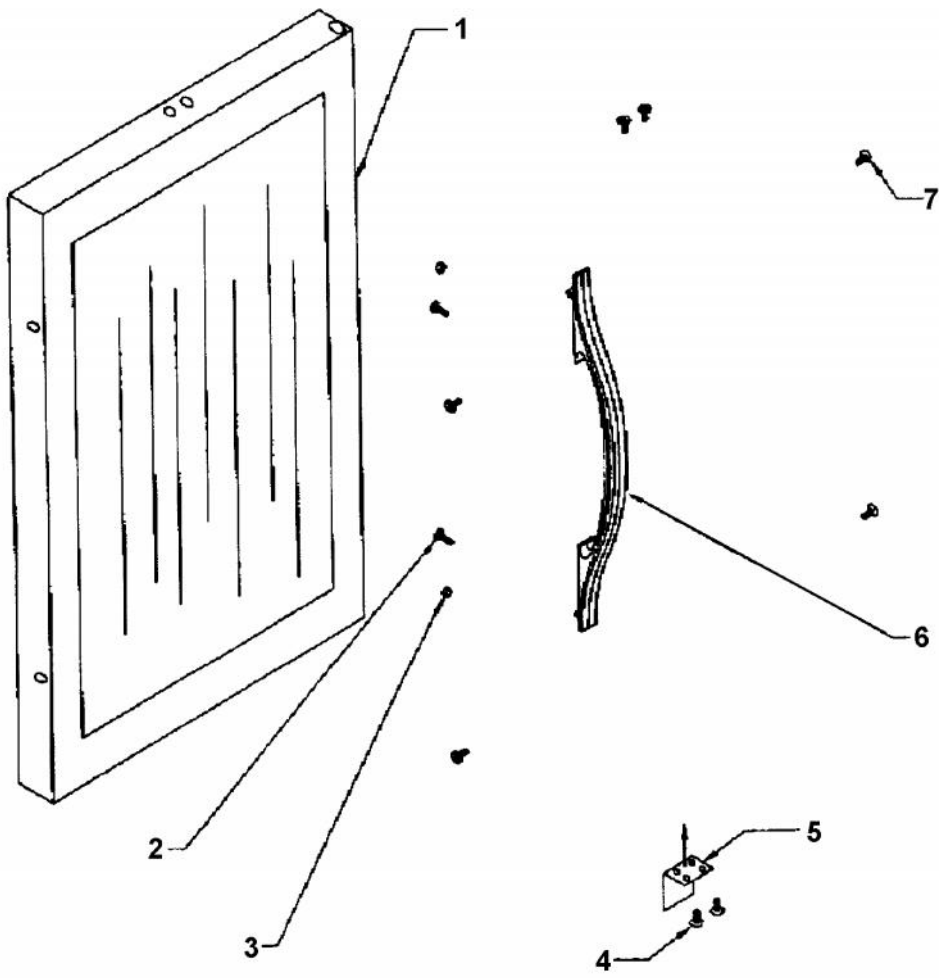

----- Manual continues below -----

Ref #	Part Number	Qty.	Description
1	PW210019		CABINET
2	PW200009		EVAPORATOR SPACER
3	PW220001		LIGHT SHIELD (VUWC140)X42242070
4	PW240013		LAMP SOCKET (VUWC140) X 2240003A
5	PW240014		LIGHT BULB 15 WATT VUWC 2240004A
6	PW220002		LENS COVER,INTER. LGT(VUWC)42242035
7	PW200010		SCREW, LENS COVER (QTY OF 2)
8	PW240058		EVAPORATOR, VUAR141 (42244045)
9	PW200001		EVAPORATOR ASSEMBLY 42241493
10	PW230003		EVAPORATOR TRIM (VUWC140) 42241384
11	PW210012		DRIP TRAY & 2 POP RVT(VUWC)42242603
12	PW240019		THERMOSTAT
13	PW240015		SUB TO PW240028
14	PW230004		THERMOSTAT KNOB (VUWC140)X42241950
15	PW210003		GRILLE, (VUWC140) X 42242485
16	PW200003		SCREW 42242847 (PKG 20)
17	PW240017		LIGHT SWITCH PLUNGER VUWC 42241373
18	PW230012		LIGHT SWITCH, PLUNGER XBKX 42242915
19	PW200011		P CLAMP & SCREWS (PKG 20) 42242071
20	PW200004		SCREW LENS COVER 42243354
21	PW210004		BTM WINE RACK W/ P CLAMPS 42242072
22	PW210005		FRONT SHIELD(VUWC140)X 41003674
23	PW200005		DART CLIP, FRONT SHROUD
24	PW240021		DRAIN TUBE (42242079)
25	PW200006		SCREW
26	PW200012		CAPS, EVAPOR. PORTS(VUWC)X42242606
27	PW200013		SUB TO PW200018 - HOLE PLUG WHITE
28	PW200007		SCREW, EVAPOR. (VUWC140)X 08204902
29	PW200014		3/4 WHITE SPACER (41002929)
30	PW210017		WIRE SHELF TOP (42242958)
31	PW200015		SCREWS 08205079
32	PW210022		LARGE GLASS SHELF & TRIM 42243083
33	PW210008		MID WINE RACK W/ P CLAMPS 42241943
34	PW220007		J TRAP
35	PW200008		SCREW
36	PW220005		SPACER, GLASS SHELF 42242960(PKG2)
37	PW210023		SHORT GLASS SHELF AND TRIM

Ref #	Part Number	Qty.	Description
1	PW230107		141 DUAR-WO/OVLY FGLD DR ONLY 42244597
NI	PW230127		GASKET, DOOR
NI	PW230120		FO ADAPTER KIT (42244914)
2	PW200049		SCREW (PACK OF 2)
3	PW200050		HEX-KEP NUT (42247454)
4	PW200051		SCREW
5	PW220012		SUB TO PW220003 - STRIKER PLATE 41004710
6	PE030090		DOOR HANDLE - SS
	PE030090PVD		DOOR HANDLE 27 XBRX PVD
7	PW200052		SUB TO PW200035 - SCREW (41005535)
NI	PW230113		141 DUAR-WO/OVLY FGLD DR ASSY 42244603