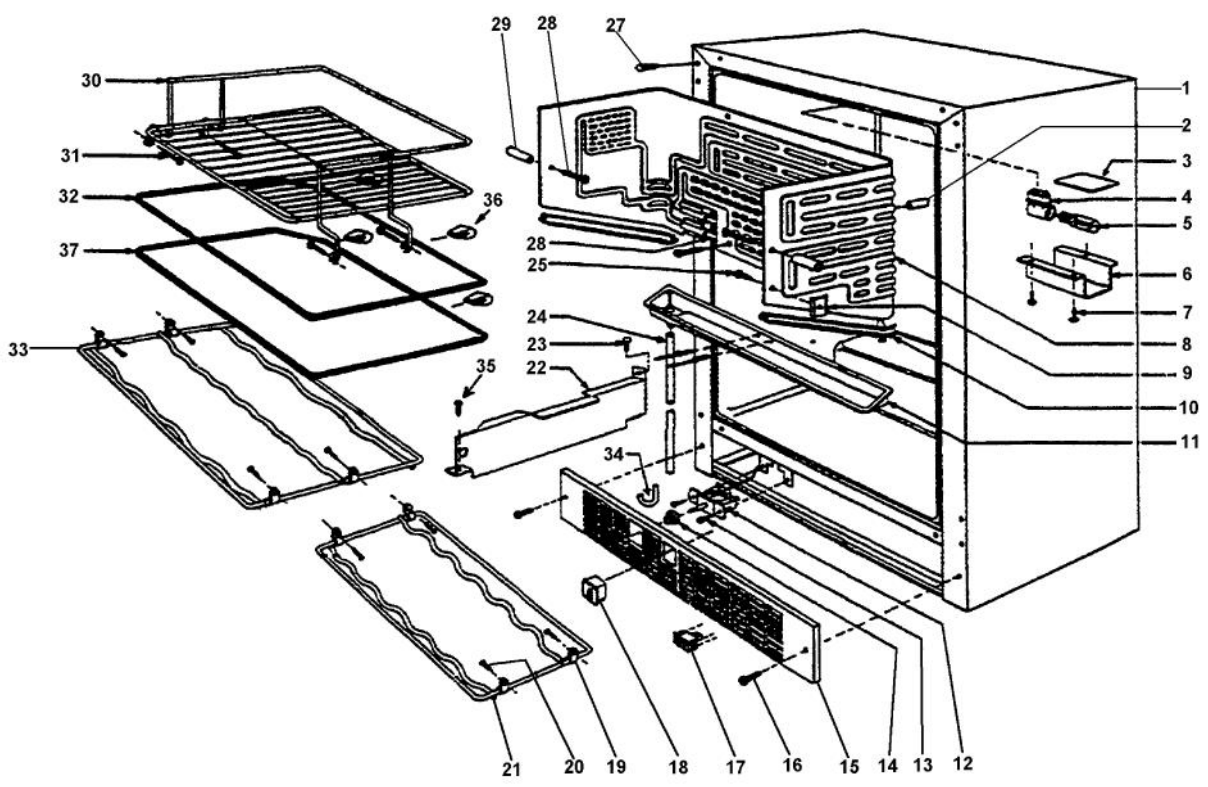

----- Manual continues below -----

Ref #	Part Number	Qty.	Description
1	PW210019		CABINET
2	PW200009		EVAPORATOR SPACER
3	PW220001		LIGHT SHIELD (VUWC140)X42242070
4	PW240013		LAMP SOCKET (VUWC140) X 2240003A
5	PW240014		LIGHT BULB 15 WATT VUWC 2240004A
6	PW220002		LENS COVER,INTER. LGT(VUWC)42242035
7	PW200010		SCREW, LENS COVER (QTY OF 2)
8	PW240058		EVAPORATOR, VUAR141 (42244045)
9	PW200001		EVAPORATOR ASSEMBLY 42241493
10	PW230003		EVAPORATOR TRIM (VUWC140) 42241384
11	PW210012		DRIP TRAY & 2 POP RVT(VUWC)42242603
12	PW240019		THERMOSTAT
13	PW240015		SUB TO PW240028
14	PW230004		THERMOSTAT KNOB (VUWC140)X42241950
15	PW210003		GRILLE, (VUWC140) X 42242485
16	PW200003		SCREW 42242847 (PKG 20)
17	PW240017		LIGHT SWITCH PLUNGER VUWC 42241373
18	PW230012		LIGHT SWITCH, PLUNGER XBKX 42242915
19	PW200011		P CLAMP & SCREWS (PKG 20) 42242071
20	PW200004		SCREW LENS COVER 42243354
21	PW210004		BTM WINE RACK W/ P CLAMPS 42242072
22	PW210005		FRONT SHIELD(VUWC140)X 41003674
23	PW200005		DART CLIP, FRONT SHROUD
24	PW240021		DRAIN TUBE (42242079)
25	PW200006		SCREW
26	PW200012		CAPS, EVAPOR. PORTS(VUWC)X42242606
27	PW200013		SUB TO PW200018 - HOLE PLUG WHITE
28	PW200007		SCREW, EVAPOR. (VUWC140)X 08204902
29	PW200014		3/4 WHITE SPACER (41002929)
30	PW210017		WIRE SHELF TOP (42242958)
31	PW200015		SCREWS 08205079
32	PW210022		LARGE GLASS SHELF & TRIM 42243083
33	PW210008		MID WINE RACK W/ P CLAMPS 42241943
34	PW220007		J TRAP
35	PW200008		SCREW
36	PW220005		SPACER, GLASS SHELF 42242960(PKG2)
37	PW210023		SHORT GLASS SHELF AND TRIM

Ref #	Part Number	Qty.	Description
1	PW230107		141 DUAR-WO/OVLY FGLD DR ONLY 42244597
NI	PW230127		GASKET, DOOR
NI	PW230120		FO ADAPTER KIT (42244914)
2	PW200049		SCREW (PACK OF 2)
3	PW200050		HEX-KEP NUT (42247454)
4	PW200051		SCREW
5	PW220012		SUB TO PW220003 - STRIKER PLATE 41004710
6	PE030090		DOOR HANDLE - SS
	PE030090PVD		DOOR HANDLE 27 XBRX PVD
7	PW200052		SUB TO PW200035 - SCREW (41005535)
NI	PW230113		141 DUAR-WO/OVLY FGLD DR ASSY 42244603