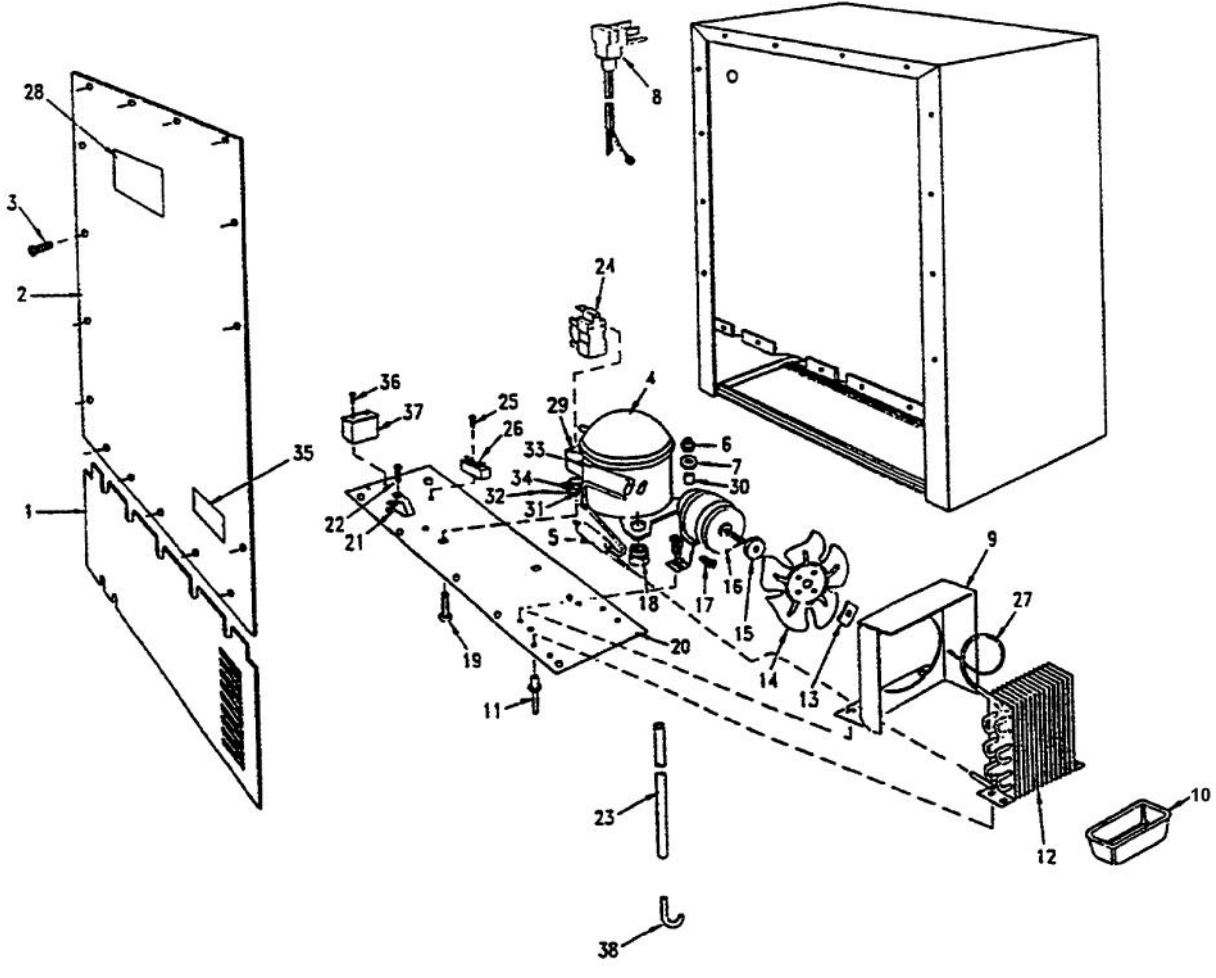

----- Manual continues below -----

Ref #	Part Number	Qty.	Description
1	PW210019		CABINET
2	PW200009		EVAPORATOR SPACER
3	PW220001		LIGHT SHIELD (VUWC140)X42242070
4	PW240013		LAMP SOCKET (VUWC140) X 2240003A
5	PW240014		LIGHT BULB 15 WATT VUWC 2240004A
6	PW220002		LENS COVER,INTER. LGT(VUWC)42242035
7	PW200010		SCREW, LENS COVER (QTY OF 2)
8	PW240058		EVAPORATOR, VUAR141 (42244045)
9	PW200001		EVAPORATOR ASSEMBLY 42241493
10	PW230003		EVAPORATOR TRIM (VUWC140) 42241384
11	PW210012		DRIP TRAY & 2 POP RVT(VUWC)42242603
12	PW240019		THERMOSTAT
13	PW240015		SUB TO PW240028
14	PW230004		THERMOSTAT KNOB (VUWC140)X42241950
15	PW210003		GRILLE, (VUWC140) X 42242485
16	PW200003		SCREW 42242847 (PKG 20)
17	PW240017		LIGHT SWITCH PLUNGER VUWC 42241373
18	PW230012		LIGHT SWITCH, PLUNGER XBKX 42242915
19	PW200011		P CLAMP & SCREWS (PKG 20) 42242071
20	PW200004		SCREW LENS COVER 42243354
21	PW210004		BTM WINE RACK W/ P CLAMPS 42242072
22	PW210005		FRONT SHIELD(VUWC140)X 41003674
23	PW200005		DART CLIP, FRONT SHROUD
24	PW240021		DRAIN TUBE (42242079)
25	PW200006		SCREW
26	PW200012		CAPS, EVAPOR. PORTS(VUWC)X42242606
27	PW200013		SUB TO PW200018 - HOLE PLUG WHITE
28	PW200007		SCREW, EVAPOR. (VUWC140)X 08204902
29	PW200014		3/4 WHITE SPACER (41002929)
30	PW210017		WIRE SHELF TOP (42242958)
31	PW200015		SCREWS 08205079
32	PW210022		LARGE GLASS SHELF & TRIM 42243083
33	PW210008		MID WINE RACK W/ P CLAMPS 42241943
34	PW220007		J TRAP
35	PW200008		SCREW
36	PW220005		SPACER, GLASS SHELF 42242960(PKG2)
37	PW210023		SHORT GLASS SHELF AND TRIM

Ref #	Part Number	Qty.	Description
1	PW230107		141 DUAR-WO/OVLY FGLD DR ONLY 42244597
NI	PW230127		GASKET, DOOR
NI	PW230120		FO ADAPTER KIT (42244914)
2	PW200049		SCREW (PACK OF 2)
3	PW200050		HEX-KEP NUT (42247454)
4	PW200051		SCREW
5	PW220012		SUB TO PW220003 - STRIKER PLATE 41004710
6	PE030090		DOOR HANDLE - SS
	PE030090PVD		DOOR HANDLE 27 XBRX PVD
7	PW200052		SUB TO PW200035 - SCREW (41005535)
NI	PW230113		141 DUAR-WO/OVLY FGLD DR ASSY 42244603