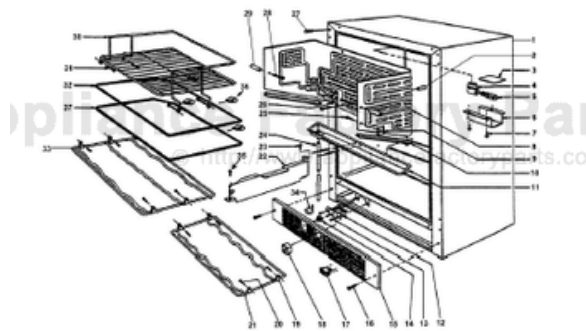

[Find Your VIKING Refrigerator Parts - Select From 341 Models](#)

----- Manual continues below -----