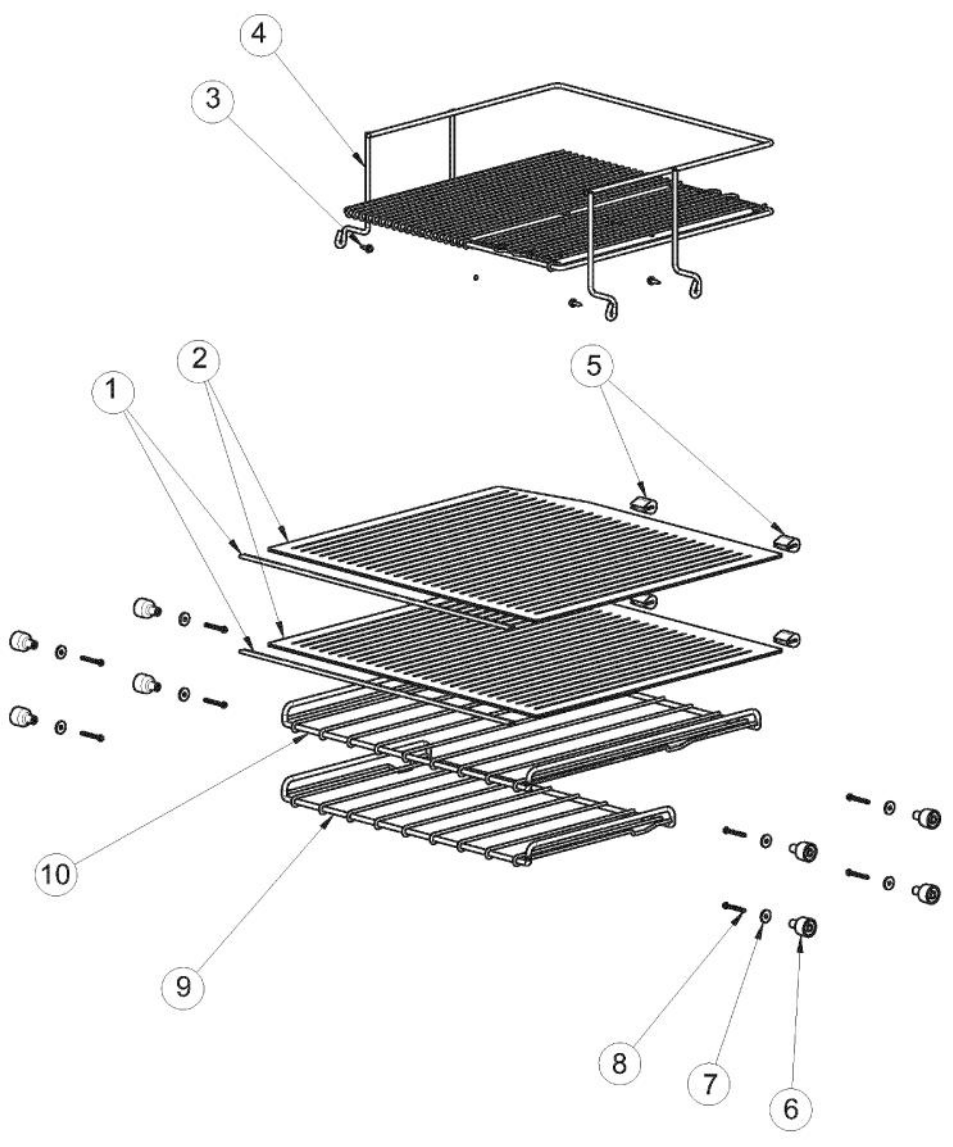

----- Manual continues below -----

Ref #	Part Number	Qty.	Description
1	028588-000	1	DISPLAY ASM BK, 24 BC GLASS DR. (INC. WIRE SHELF)
	028592-000	1	DISPLAY ASM BK, 24 BC GLASS DR. (UNITS BUILT AFTER 01...
2	009482-000	1	COMMUNICATION CABLE
3	009483-000	1	EVAPORATOR TEMPERATURE THERMISTOR
4	007640-000	2	PLASTIC WIRE CLIP
5	009484-000	1	DISPLAY TEMPERATURE THERMISTOR
6	009485-000	2	MACHINE SCREW - SS
7	009486-000	2	NO.10 EXTERNAL TOOTH STAR WASHER, SS

Ref #	Part Number	Qty.	Description
1	009517-000	1	STANDARD HINGE, RIGHT TOP, CHROME
2	007640-000	2	PLASTIC WIRE CLIP
3	PW210010	1	CABINET BACK (VUWC140) X 42241648
4	PW200010	4	SCREW, LENS COVER (QTY OF 2)
5	009487-000	1	BUSHING
6	009488-000	1	BACK SHROUD
7	PS100115	1	LOUVERED GRILLE SERV ASM - BK
8	PW300274	2	WASHER, INDOOR
9	009489-000	2	NO.12 X 3/4 TYPE AB PHILLIPS SCREW, BLACK
10	PS100083	1	DRIP TRAY, BLACK 142 WC 42244429
11	009490-000	1	DRAIN TUBE - BK
12	009491-000	1	3/4 SPACER - BK
13	009492-000	2	EVAPORATOR TRIM - BK
14	009494-000	2	1 - 1/4 SPACER - BK
15	PW300267	3	DRAFT TOWER MOUNTING SCREW (41006739) VUBD
16	009495-000	1	EVAPORATOR ASSEMBLY - BK
17	009497-000	1	HIGH VOLTAGE CONDUIT