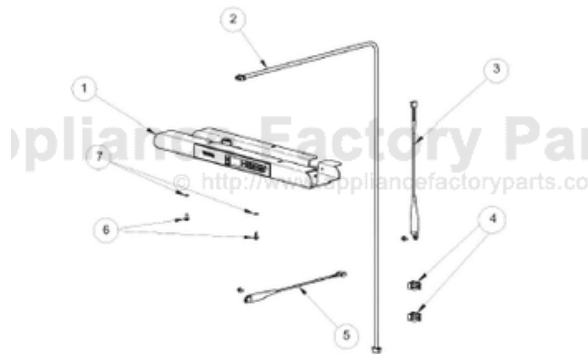

[Find Your VIKING Refrigerator Parts - Select From 341 Models](#)

----- Manual continues below -----