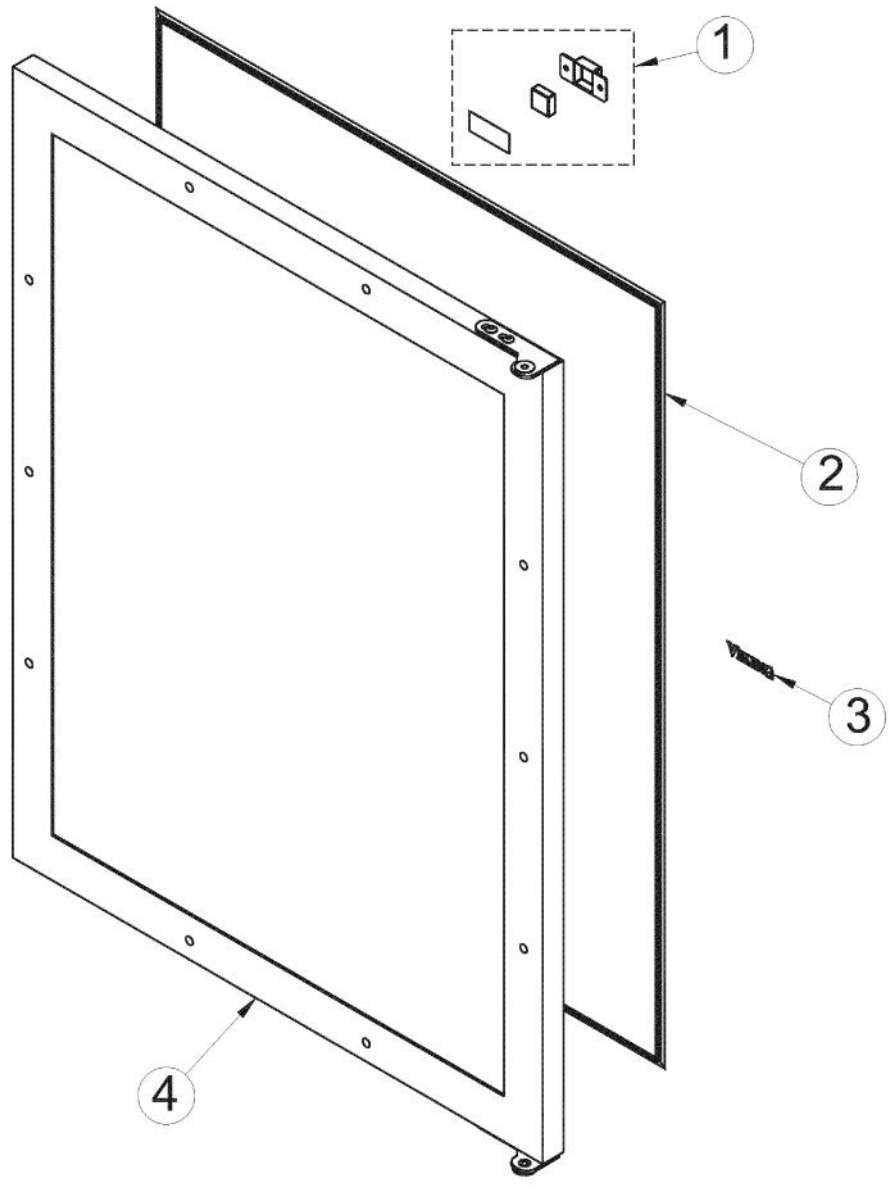

Ref #	Part Number	Qty.	Description
1	009522-000	1	MAGNET SWITCH RETAINER
2	009524-000	1	DOOR GASKET - BK
3	010009-000	1	DOOR LOGO
4	010041-000	1	DOOR ASSEMBLY - RT W/LOGO
	010042-000	1	DOOR ASSEMBLY - LT W/LOGO
	010043-000	1	DOOR ASSEMBLY - RT
	010044-000	1	DOOR ASSEMBLY - LT