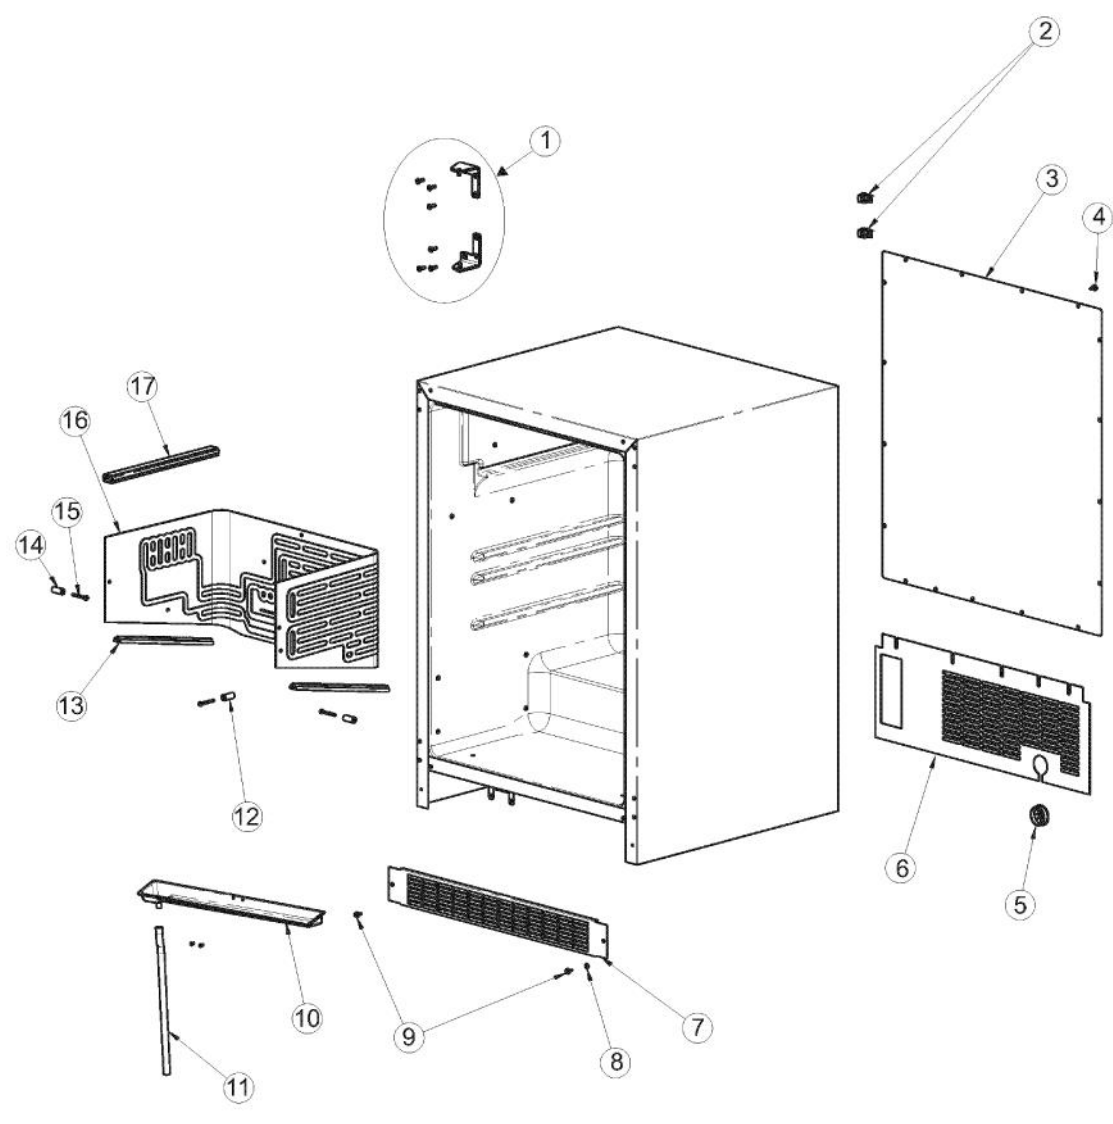

----- Manual continues below -----

Ref #	Part Number	Qty.	Description
1	028588-000	1	DISPLAY ASM BK, 24 BC GLASS DR. (INC. WIRE SHELF)
	028592-000	1	DISPLAY ASM BK, 24 BC GLASS DR. (UNITS BUILT AFTER 01...
2	009482-000	1	COMMUNICATION CABLE
3	009483-000	1	EVAPORATOR TEMPERATURE THERMISTOR
4	007640-000	2	PLASTIC WIRE CLIP
5	009484-000	1	DISPLAY TEMPERATURE THERMISTOR
6	009485-000	2	MACHINE SCREW - SS
7	009486-000	2	NO.10 EXTERNAL TOOTH STAR WASHER, SS

Ref #	Part Number	Qty.	Description
1	009517-000	1	STANDARD HINGE, RIGHT TOP, CHROME
2	007640-000	2	PLASTIC WIRE CLIP
3	PW210010	1	CABINET BACK (VUWC140) X 42241648
4	PW200010	4	SCREW, LENS COVER (QTY OF 2)
5	009487-000	1	BUSHING
6	009488-000	1	BACK SHROUD
7	PS100115	1	LOUVERED GRILLE SERV ASM - BK
8	PW300274	2	WASHER, INDOOR
9	009489-000	2	NO.12 X 3/4 TYPE AB PHILLIPS SCREW, BLACK
10	PS100083	1	DRIP TRAY, BLACK 142 WC 42244429
11	009490-000	1	DRAIN TUBE - BK
12	009491-000	1	3/4 SPACER - BK
13	009492-000	2	EVAPORATOR TRIM - BK
14	009494-000	2	1 - 1/4 SPACER - BK
15	PW300267	3	DRAFT TOWER MOUNTING SCREW (41006739) VUBD
16	009495-000	1	EVAPORATOR ASSEMBLY - BK
17	009497-000	1	HIGH VOLTAGE CONDUIT