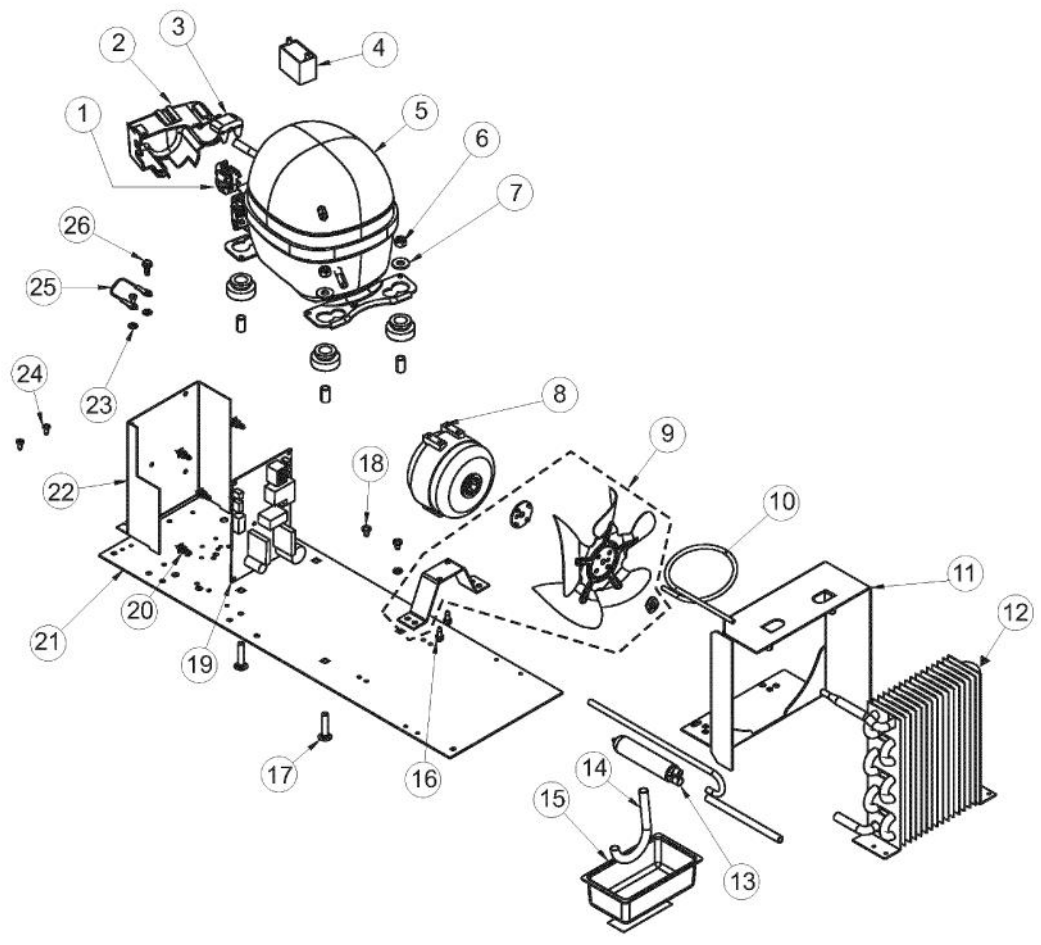

Ref #	Part Number	Qty.	Description
1	PS100021	1	PTC RELAY (42245131) 152 WC
2	009507-000	1	RELAY COVER
3	PS100020	1	OVERLOAD (42245133) 152 WC
4	PS100023	1	RUN CAPACITOR (42245134) 152 WC
5	009508-000	1	COMPRESSOR ASSEMBLY
6	PW200017	4	LOCK NUT .25-.20 UNC
7	PW200018	4	.312 ID FLAT WASHER
8	PW240005	1	FAN/MTR ASSY COMPLETE VUWC
9	PW200037	1	FAN BLADE
10	007638-000	1	COPPER TUBING
11	PW210013	1	FAN SHROUD (VUWC140) 42241349
12	PW300159	1	CONDENSER ASSY
13	PW240003	1	DRIER ASSY VUWC140
14	PW220009	1	DRAIN TUBE J-TRAP (42242901)
15	PW210014	1	DRIP PAN ASSY. (VUWC140)X42242055
16	009509-000	2	NO.8-36 SCREW
17	PW200023	4	CARRIAGE BOLT
18	PW200021	4	SCREW
19	009511-000	1	ELECTRONIC CONTROL BOARD
20	009513-000	4	STANDOFF
21	PW210011	1	BASEPLATE (VUWC140)
22	009514-000	1	CONTROL BOARD MOUNTING BRACKET
23	007641-000	4	NO.10 EXTERNAL TOOTH LOCKWASHER
24	PW200029	3	SCREW
25	PW300137	1	GROUND WIRE (VUIM150)
26	009515-000	1	NO.10-32 X 1/2 HEX WASHER HEAD SCREW
NI	005835-000	1	POWER CORD - 42242054