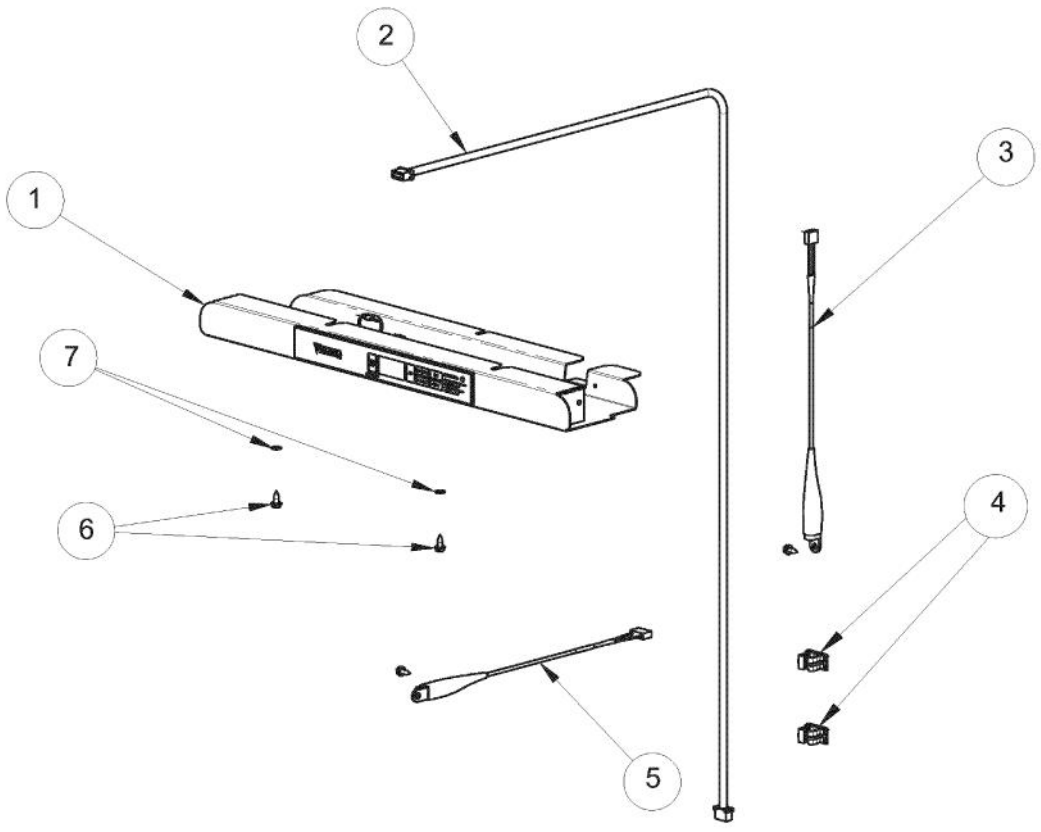

----- Manual continues below -----

Ref #	Part Number	Qty.	Description
1	028588-000	1	DISPLAY ASM BK, 24 BC GLASS DR. (INC. WIRE SHELF)
	028592-000	1	DISPLAY ASM BK, 24 BC GLASS DR. (UNITS BUILT AFTER 01...
2	009482-000	1	COMMUNICATION CABLE
3	009483-000	1	EVAPORATOR TEMPERATURE THERMISTOR
4	007640-000	2	PLASTIC WIRE CLIP
5	009484-000	1	DISPLAY TEMPERATURE THERMISTOR
6	009485-000	2	MACHINE SCREW - SS
7	009486-000	2	NO.10 EXTERNAL TOOTH STAR WASHER, SS

Ref #	Part Number	Qty.	Description
1	009517-000	1	STANDARD HINGE, RIGHT TOP, CHROME
2	007640-000	2	PLASTIC WIRE CLIP
3	PW210010	1	CABINET BACK (VUWC140) X 42241648
4	PW200010	4	SCREW, LENS COVER (QTY OF 2)
5	009487-000	1	BUSHING
6	009488-000	1	BACK SHROUD
7	PS100115	1	LOUVERED GRILLE SERV ASM - BK
8	PW300274	2	WASHER, INDOOR
9	009489-000	2	NO.12 X 3/4 TYPE AB PHILLIPS SCREW, BLACK
10	PS100083	1	DRIP TRAY, BLACK 142 WC 42244429
11	009490-000	1	DRAIN TUBE - BK
12	009491-000	1	3/4 SPACER - BK
13	009492-000	2	EVAPORATOR TRIM - BK
14	009494-000	2	1 - 1/4 SPACER - BK
15	PW300267	3	DRAFT TOWER MOUNTING SCREW (41006739) VUBD
16	009495-000	1	EVAPORATOR ASSEMBLY - BK
17	009497-000	1	HIGH VOLTAGE CONDUIT