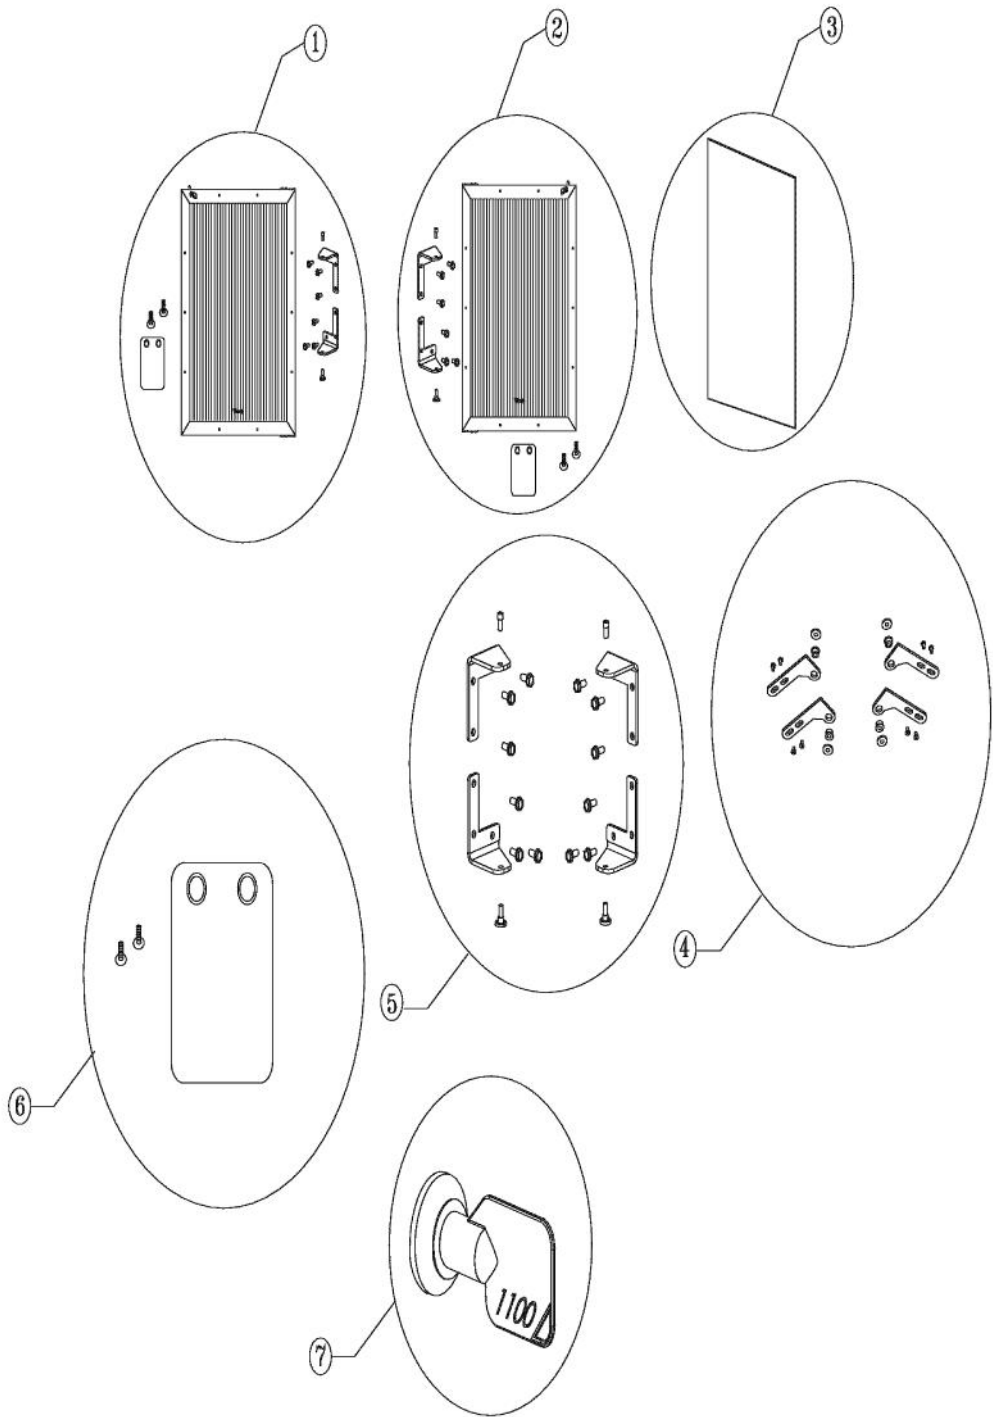

----- Manual continues below -----

Ref #	Part Number	Qty.	Description
1	PS100047		LINER SHIELD ASSEMBLY - LEFT 152 (42246135)
2	PW210050		BACK PANEL
3	PS100080		COMPLETE SLIDING WINE SHELF 142 WC (
4	PS100081		WINE RACK FRAME, BLACK 142 WC (42246136)
5	PS100082		WINE RACK WOOD FRONT, NATURAL 142 WC (42244860)
6	PW240045		SERV. ASSY BLACK DRAIN TUBE 42244609
7	PS100083		DRIP TRAY, BLACK 142 WC 42244429
8	PS100084		FRONT SHROUD, BLACK
9	PS100085		EVAPORATOR PLATE, BLK
10	PS100086		LOWER BOTTLE CRADLE, NATURAL
11	PS100087		BLACK GRILLE SCREWS
12	PS100088		BLACK GRILLE
13	PW240047		12V FAN
14	PW200044		BLACK PLUG 42242085
15	PW240044		VUAR/DUAR141 AURA LIGHT
16	PS100089		HINGE PIN, TOP 142 WC (42245707)
17	PS100090		HINGE SCREW, STD. 142 WC (42245716)
18	PS100017		COUNTER SUNK HINGE (42244873) 152 WC
19	PS100092		STD HINGE, RB, CHROME
20	PS100017		COUNTER SUNK HINGE (42244873) 152 WC
21	PS100093		LINER SHIELD ASM. RIGHT, BLACK 142 WC (42246138)
22	PS100094		BACK SHROUD
NI	PS100155		LOCK CATCH, BLK COMPLETE

Ref #	Part Number	Qty.	Description
1	PW230109		141 DUWC-WO/OVLY-GLD-LKY DR ASSY 42244599
2	PW230109		141 DUWC-WO/OVLY-GLD-LKY DR ASSY 42244599
3	PS100059		DOOR GASKET, BLACK
4	PS100065		HINGE ADAPTER
5	PS100060		STANDARD HINGES, CHROME
6	PS100066		STRIKER PLATE, BLACK 142 WC (42244455)
7	PW200058		LOCK & KEY ASSY FOR WD OVERLAY 42244619