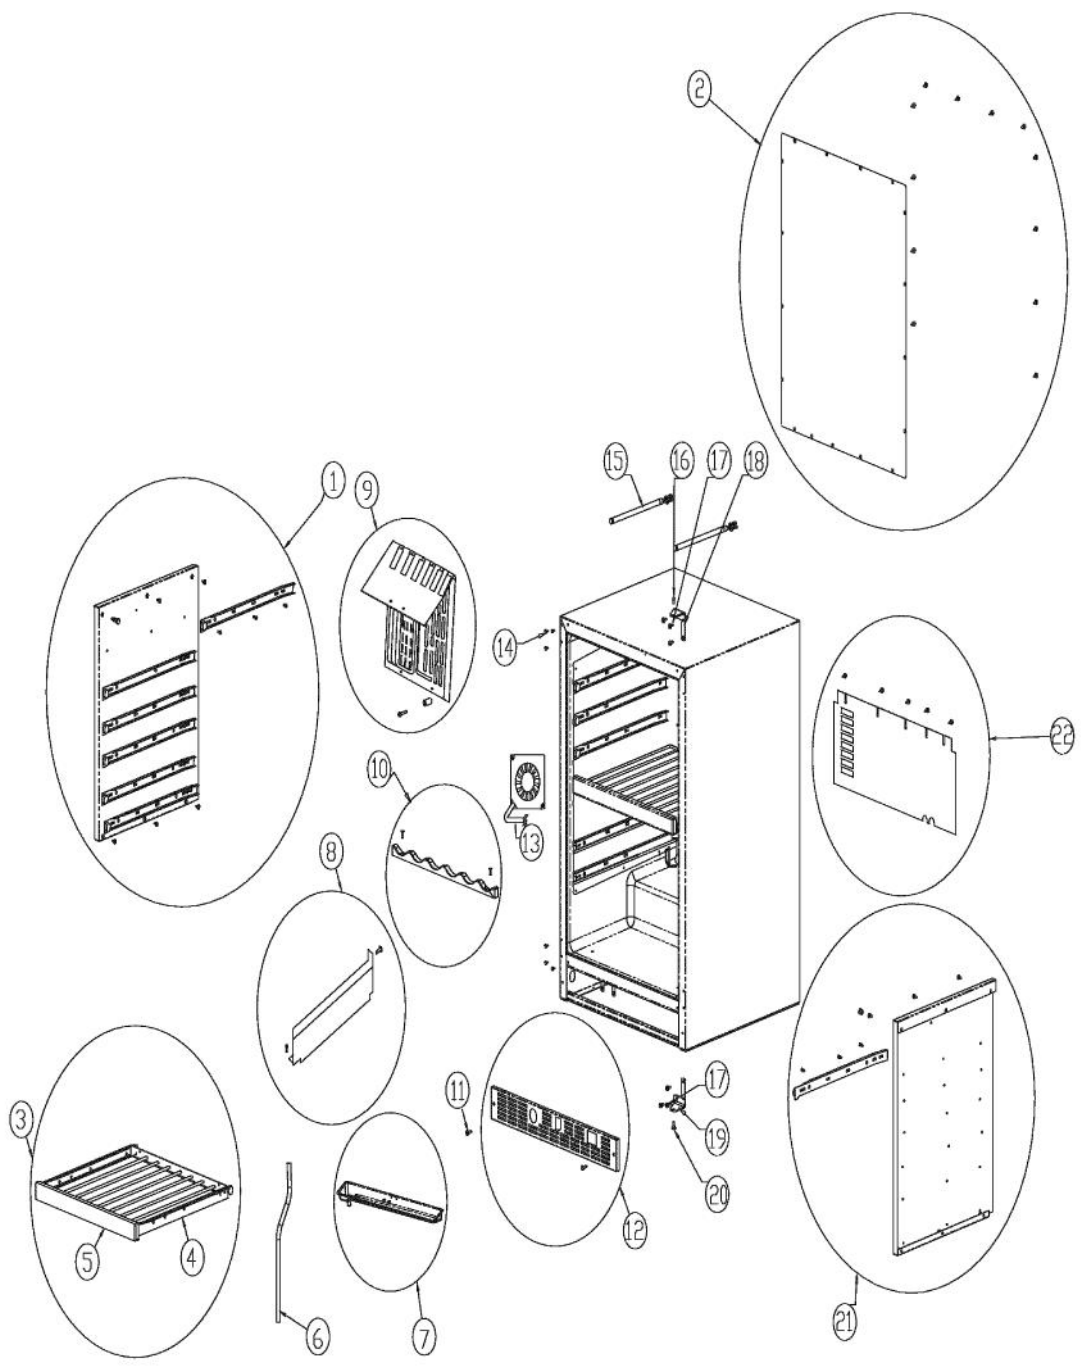

----- Manual continues below -----

Ref #	Part Number	Qty.	Description
1	PS100047		LINER SHIELD ASSEMBLY - LEFT 152 (42246135)
2	PW210050		BACK PANEL
3	PS100080		COMPLETE SLIDING WINE SHELF 142 WC (
4	PS100081		WINE RACK FRAME, BLACK 142 WC (42246136)
5	PS100082		WINE RACK WOOD FRONT, NATURAL 142 WC (42244860)
6	PW240045		SERV. ASSY BLACK DRAIN TUBE 42244609
7	PS100083		DRIP TRAY, BLACK 142 WC 42244429
8	PS100084		FRONT SHROUD, BLACK
9	PS100085		EVAPORATOR PLATE, BLK
10	PS100086		LOWER BOTTLE CRADLE, NATURAL
11	PS100087		BLACK GRILLE SCREWS
12	PS100088		BLACK GRILLE
13	PW240047		12V FAN
14	PW200044		BLACK PLUG 42242085
15	PW240044		VUAR/DUAR141 AURA LIGHT
16	PS100089		HINGE PIN, TOP 142 WC (42245707)
17	PS100090		HINGE SCREW, STD. 142 WC (42245716)
18	PS100017		COUNTER SUNK HINGE (42244873) 152 WC
19	PS100092		STD HINGE, RB, CHROME
20	PS100017		COUNTER SUNK HINGE (42244873) 152 WC
21	PS100093		LINER SHIELD ASM. RIGHT, BLACK 142 WC (42246138)
22	PS100094		BACK SHROUD
NI	PS100155		LOCK CATCH, BLK COMPLETE

Ref #	Part Number	Qty.	Description
1	PW230109		141 DUWC-WO/OVLY-GLD-LKY DR ASSY 42244599
2	PW230109		141 DUWC-WO/OVLY-GLD-LKY DR ASSY 42244599
3	PS100059		DOOR GASKET, BLACK
4	PS100065		HINGE ADAPTER
5	PS100060		STANDARD HINGES, CHROME
6	PS100066		STRIKER PLATE, BLACK 142 WC (42244455)
7	PW200058		LOCK & KEY ASSY FOR WD OVERLAY 42244619