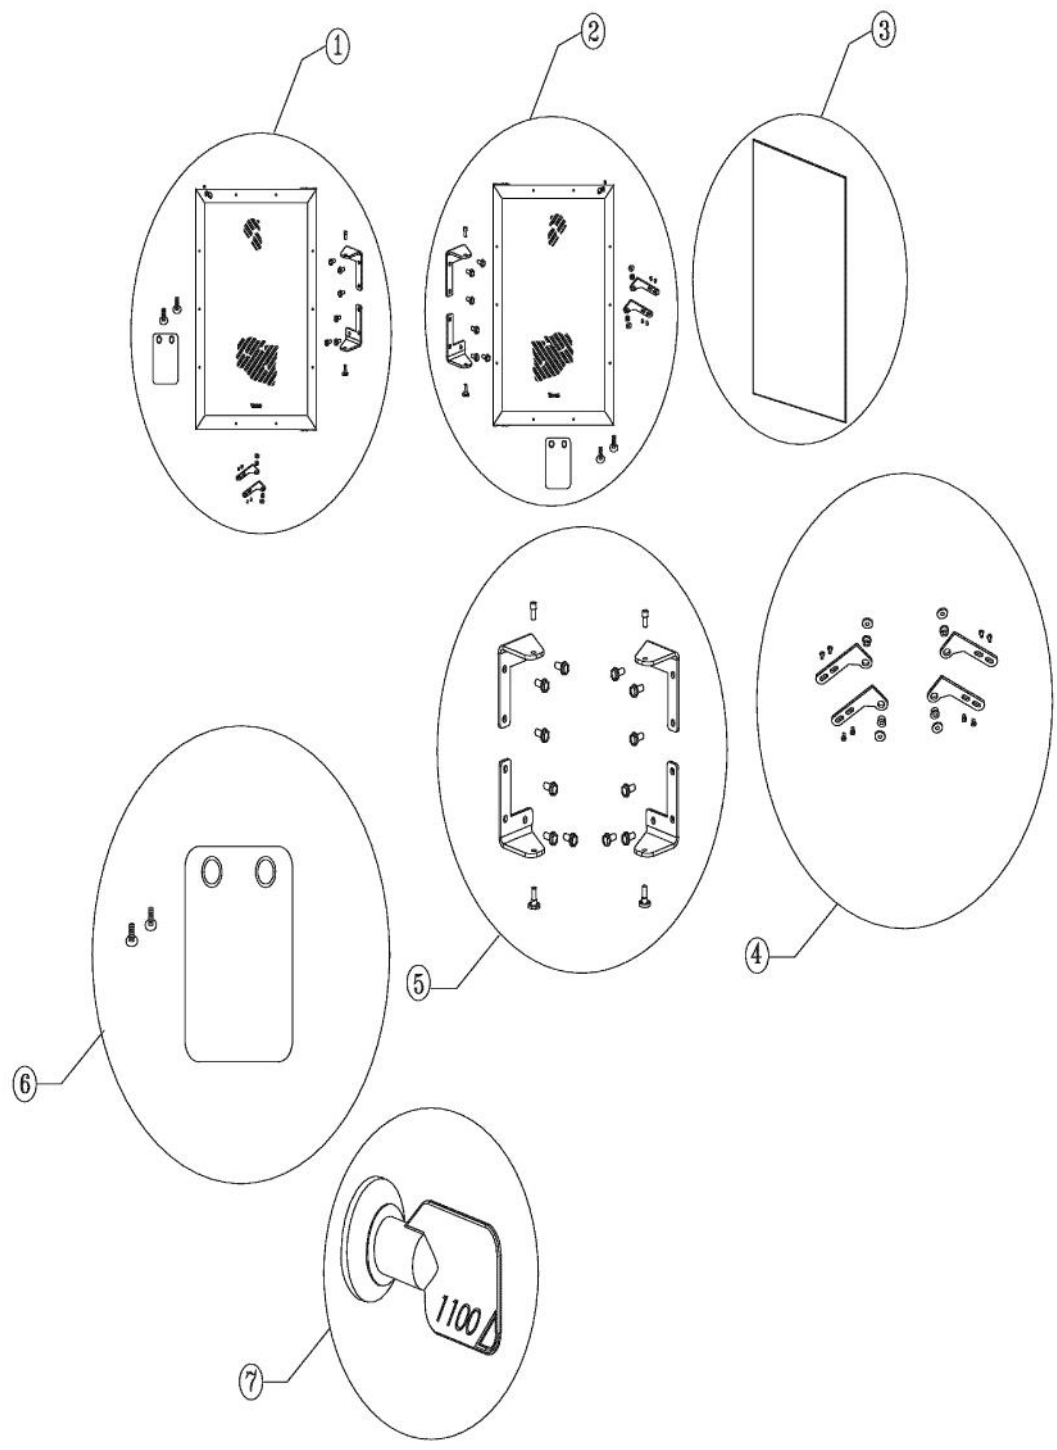

----- Manual continues below -----

Ref #	Part Number	Qty.	Description
1	PS100047		LINER SHIELD ASSEMBLY - LEFT 152 (42246135)
2	PW210050		BACK PANEL
3	PS100080		COMPLETE SLIDING WINE SHELF 142 WC (
4	PS100081		WINE RACK FRAME, BLACK 142 WC (42246136)
5	PS100082		WINE RACK WOOD FRONT, NATURAL 142 WC (42244860)
6	PW240045		SERV. ASSY BLACK DRAIN TUBE 42244609
7	PS100083		DRIP TRAY, BLACK 142 WC 42244429
8	PS100084		FRONT SHROUD, BLACK
9	PS100085		EVAPORATOR PLATE, BLK
10	PS100086		LOWER BOTTLE CRADLE, NATURAL
11	PS100087		BLACK GRILLE SCREWS
12	PS100088		BLACK GRILLE
13	PW240047		12V FAN
14	PW200044		BLACK PLUG 42242085
15	PW240044		VUAR/DUAR141 AURA LIGHT
16	PS100089		HINGE PIN, TOP 142 WC (42245707)
17	PS100090		HINGE SCREW, STD. 142 WC (42245716)
18	PS100017		COUNTER SUNK HINGE (42244873) 152 WC
19	PS100092		STD HINGE, RB, CHROME
20	PS100017		COUNTER SUNK HINGE (42244873) 152 WC
21	PS100093		LINER SHIELD ASM. RIGHT, BLACK 142 WC (42246138)
22	PS100094		BACK SHROUD
NI	PS100155		LOCK CATCH, BLK COMPLETE

Ref #	Part Number	Qty.	Description
1	PW230109		141 DUWC-WO/OVLY-GLD-LKY DR ASSY 42244599
2	PW230109		141 DUWC-WO/OVLY-GLD-LKY DR ASSY 42244599
3	PS100059		DOOR GASKET, BLACK
4	PS100065		HINGE ADAPTER
5	PS100060		STANDARD HINGES, CHROME
6	PS100066		STRIKER PLATE, BLACK 142 WC (42244455)
7	PW200058		LOCK & KEY ASSY FOR WD OVERLAY 42244619

Ref #	Part Number	Qty.	Description
1	PW230111		141 DUWC-WO/OVLY-FGLD-LKY DR ASSY 42244601
2	PW230111		141 DUWC-WO/OVLY-FGLD-LKY DR ASSY 42244601
3	PW230127		GASKET, DOOR
4	PS100065		HINGE ADAPTER
5	PW220004		HINGE KIT (VUWC140) X 42240881
6	PS100066		STRIKER PLATE, BLACK 142 WC (42244455)
7	PS100067		LOCK AND KEY 142 WC (42244619)