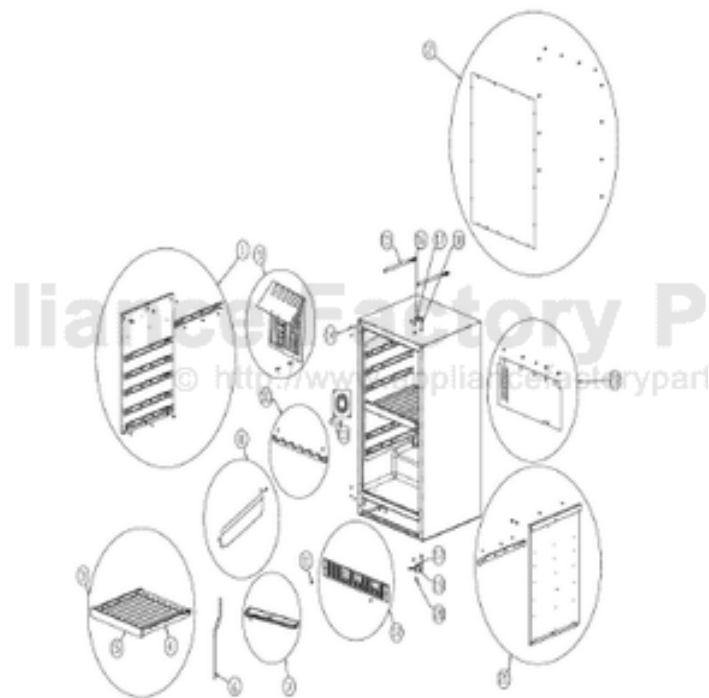

[Find Your VIKING Refrigerator Parts - Select From 341 Models](#)

----- Manual continues below -----