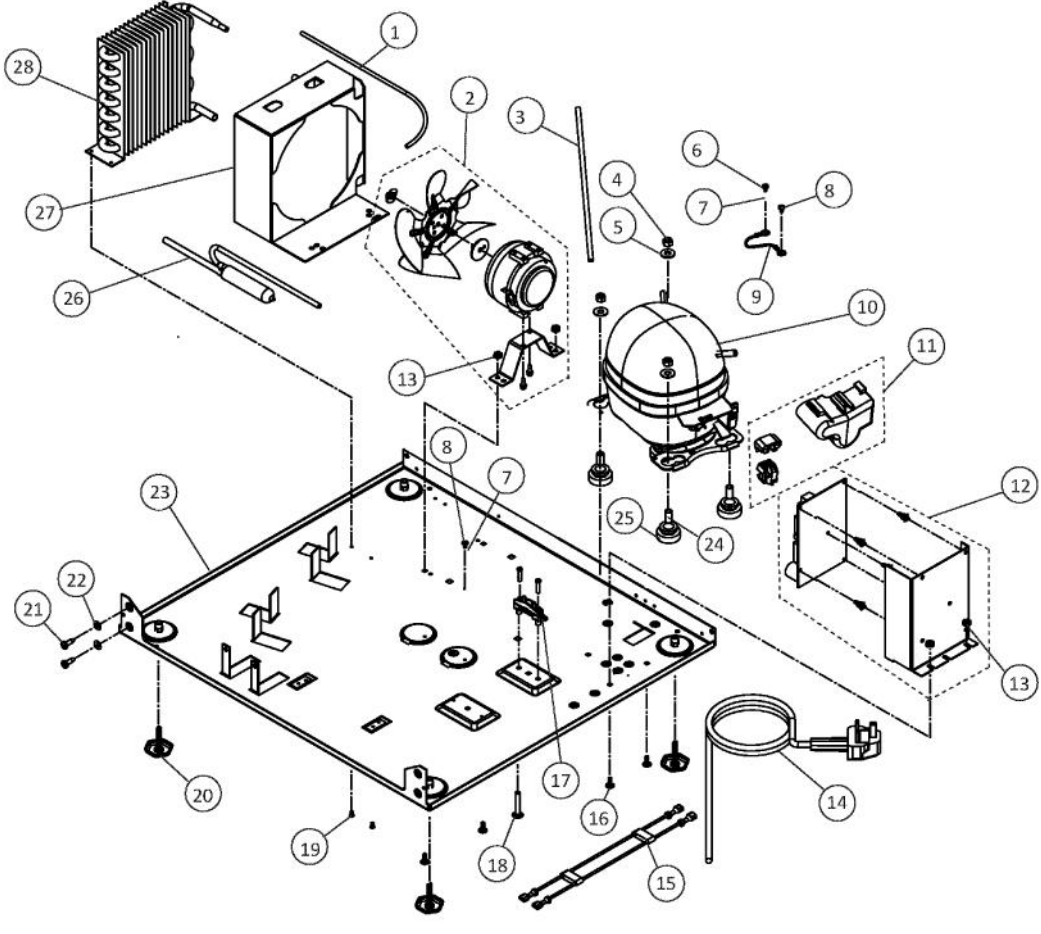

Ref #	Part Number	Qty.	Description
1	022364-000	1	TUBING, .188 OD X 14 IN
2	028484-000	1	CONDENSER FAN ASSEMBLY
3	022406-000	1	PROCESS TUBE, 1/4 X 10?
4	022395-000	3	CONVECTION MOTOR
5	022388-000	3	FAN MOTOR
6	022369-000	1	NO.8-32 X 1/4 PHILLIPS PAN HEAD SCREW, GALVANIZED
7	022358-000	2	NO.12 EXTERNAL TOOTH STAR WASHER
8	022402-000	1	10-32 X 1/2 HEX WASHER HEAD SCREW
9	PW300137	1	GROUND WIRE (VUIM150)
10	022949-000	1	COMPRESSOR
11	026874-000	1	TERMINAL COVER KIT W/ OVERLOAD & RELAY
12	022477-000	1	ELECTRONIC CONTROL AND BRACKET ASSEMBLY
13	022381-000	4	10-24 HEX KEPS NUT
14	028377-000	1	POWER CORD
15	022373-000	1	WIRING HARNESS, COMPRESSOR
16	022365-000	4	13 X 1/2 CARRIAGE BOLT
17	022380-000	2	POWER CORD CLAMP KIT (W/SCREWS)
18	022404-000	3	CARRIAGE BOLT 1/4-20 X 1.50 UNC 2A
19	022401-000	8	POP RIVET NO.AD43ABS ALUMINUM
20	022366-000	4	LEG LEVELER
21	022252-000	2	10-32 X 3/4 COUNTERSUNK SCREW
22	022403-000	4	NO.10 COUNTERSUNK WASHER
23	022370-000	1	MECHANICAL BASEPLATE
24	022912-000	3	SLEEVE 2222006
25	022908-000	4	GROMMET
26	PW240003	1	DRIER ASSY VUWC140
27	PW210013	1	FAN SHROUD (VUWC140) 42241349
28	PW240004	1	CONDENSER, R-134A