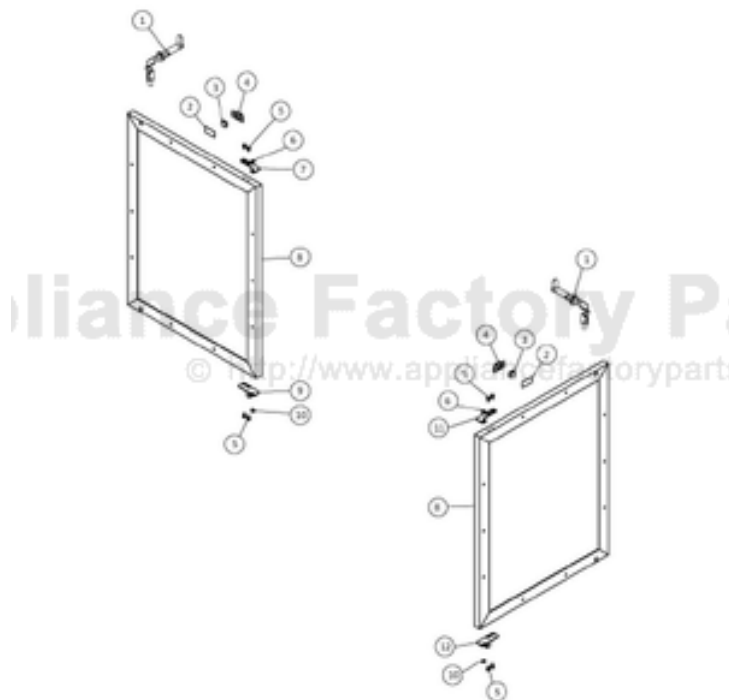

[Find Your VIKING Refrigerator Parts - Select From 341 Models](#)

----- Manual continues below -----