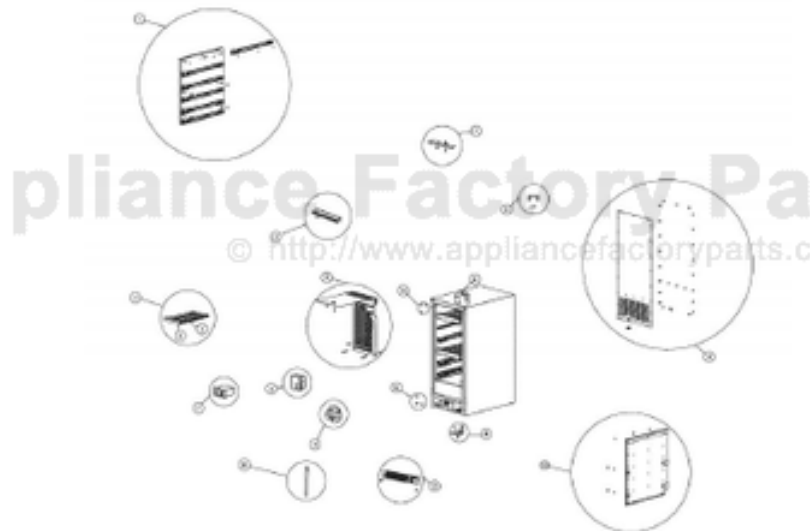

[Find Your VIKING Refrigerator Parts - Select From 341 Models](#)

----- Manual continues below -----