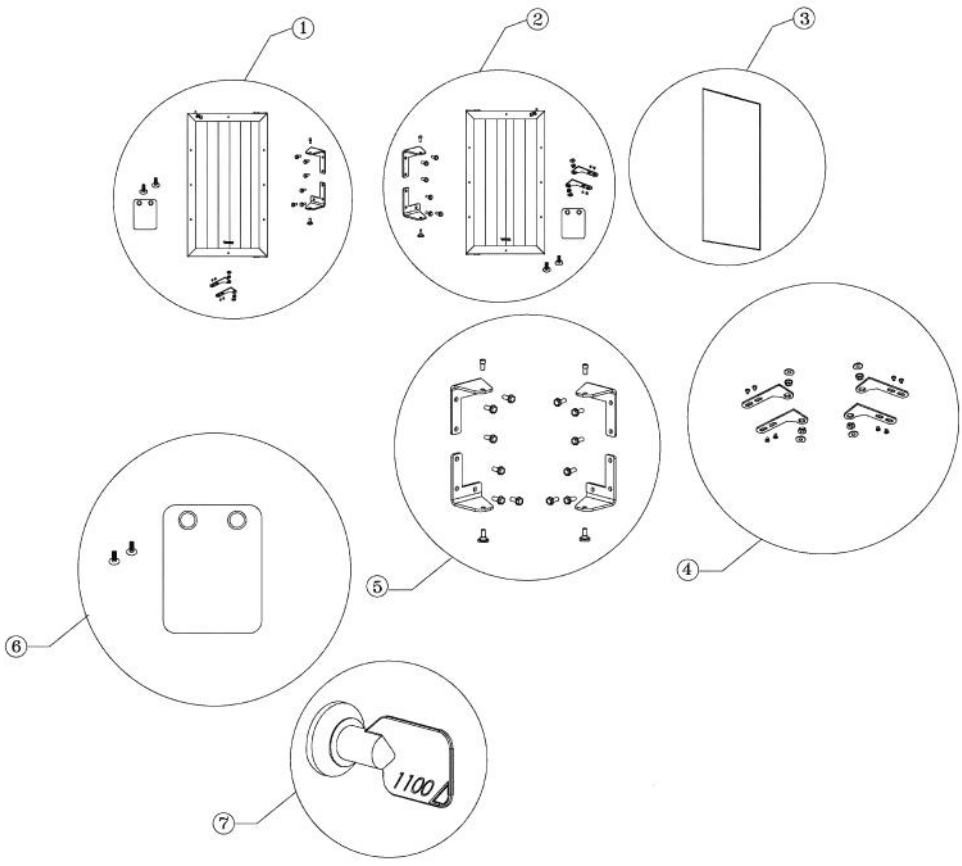

----- Manual continues below -----

Ref #	Part Number	Qty.	Description
1	PS100012		LINER SHIELD ASSEMBLY, BLK -RH (42246154)
2	PS100007		AURA LIGHT ASSY (BLACK) 42245124
3	PS100013		DRIP TRAY ASSEMBLY
4	PS100014		WINE RACK ASSEMBLY - COMPLETE (42245057) 152 WC
5	PS100015		WOOD FRONT (41008834) 152 WC
6	PS100016		WINE RACK FRAME (42246147) 152 WC
7	PW240016		ON / OFF SWITCH
8	PW230012		LIGHT SWITCH, PLUNGER XBKX 42242915
9	PW230004		THERMOSTAT KNOB (VUWC140)X42241950
10	PW240045		SERV. ASSY BLACK DRAIN TUBE 42244609
11	PW240049		151 EVAP ASSY (42244612)
12	PW210031		GRILLE-BLACK 42242909
13	PW220004		HINGE KIT (VUWC140) X 42240881
	PS100017		COUNTER SUNK HINGE (42244873) 152 WC
14	PS100018		LINER SHIELD ASSEMBLY, BLK - LH (42246152) 152 WC
15	PW220020		LOCK CATCH
16	PW200034		HINGE PIN, BOTTOM 42242085
17	PS100019		BACK PANEL ASSEMBLY (42245283) 152 WC

Ref #	Part Number	Qty.	Description
1	PW240003		DRIER ASSY VUWC140
2	PS100020		OVERLOAD (42245133) 152 WC
3	PS100021		PTC RELAY (42245131) 152 WC
4	PW240050		THERMISTOR (42244531)
5	PW200022		COMPRESSOR ASSY VUWC140
6	PS100009		POTENTIOMETER
7	PS100022		CONDENSER
8	PW240008		TERMINAL BLOCK VUWC140 42242407
9	PS100023		RUN CAPACITOR (42245134) 152 WC
10	PW220007		J TRAP
11	PS100024		DRIP PAN W/FOAM TAPE (42241926)
12	PS100025		SSAC THERMOSTAT (42244530) 152 WC
13	PW240005		FAN/MTR ASSY COMPLETE VUWC
14	PW200037		FAN BLADE
15	PW300145		FAN SHROUD (VUIM150) 42242902
16	PW210011		BASEPLATE (VUWC140)
17	PS100026		POWER CORD (42245130) 152 WC

Ref #	Part Number	Qty.	Description
1	PS100040		FO COMPLETE DOOR, FLT. LH/RH (42244602)
2	PS100040		FO COMPLETE DOOR, FLT. LH/RH (42244602)
3	PS100049		DOOR GASKET, BLACK
4	PW230120		FO ADAPTER KIT (42244914)
5	PW220004		HINGE KIT (VUWC140) X 42240881
6	PS100002		STRIKER PLATE (42245439) ALL FO
7	PW200058		LOCK & KEY ASSY FOR WD OVERLAY 42244619