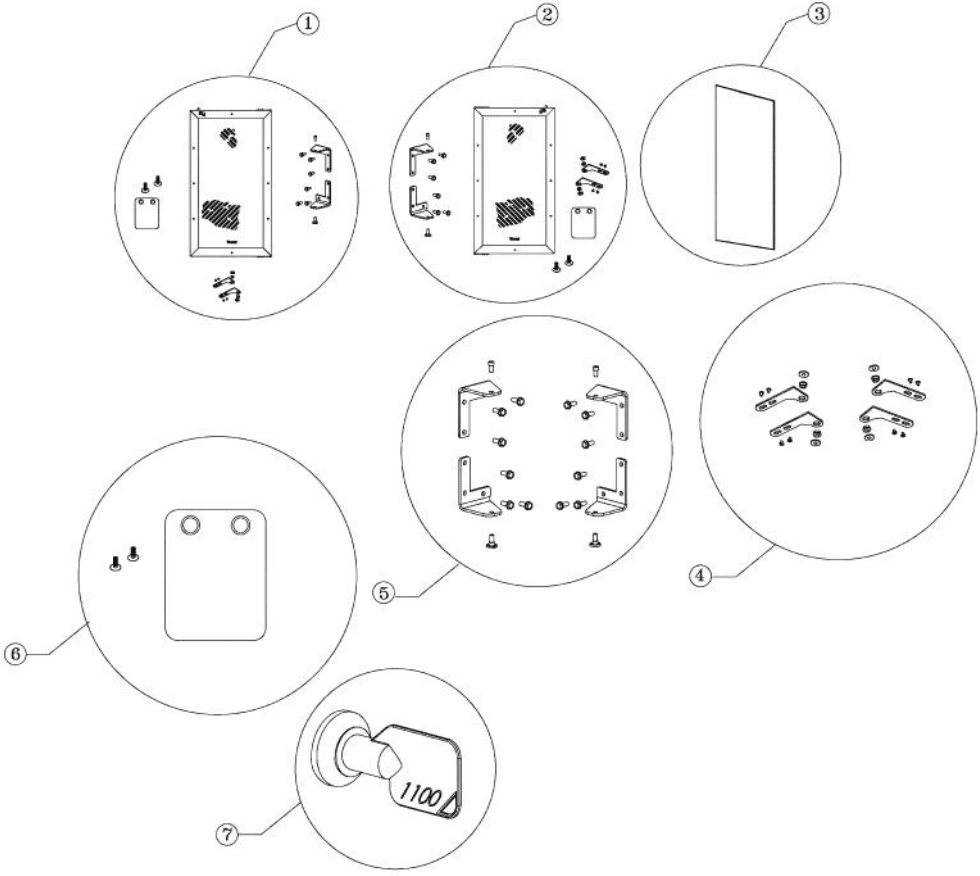

----- Manual continues below -----

Ref #	Part Number	Qty.	Description
1	PS100012		LINER SHIELD ASSEMBLY, BLK -RH (42246154)
2	PS100007		AURA LIGHT ASSY (BLACK) 42245124
3	PS100013		DRIP TRAY ASSEMBLY
4	PS100014		WINE RACK ASSEMBLY - COMPLETE (42245057) 152 WC
5	PS100015		WOOD FRONT (41008834) 152 WC
6	PS100016		WINE RACK FRAME (42246147) 152 WC
7	PW240016		ON / OFF SWITCH
8	PW230012		LIGHT SWITCH, PLUNGER XBKX 42242915
9	PW230004		THERMOSTAT KNOB (VUWC140)X42241950
10	PW240045		SERV. ASSY BLACK DRAIN TUBE 42244609
11	PW240049		151 EVAP ASSY (42244612)
12	PW210031		GRILLE-BLACK 42242909
13	PW220004		HINGE KIT (VUWC140) X 42240881
	PS100017		COUNTER SUNK HINGE (42244873) 152 WC
14	PS100018		LINER SHIELD ASSEMBLY, BLK - LH (42246152) 152 WC
15	PW220020		LOCK CATCH
16	PW200034		HINGE PIN, BOTTOM 42242085
17	PS100019		BACK PANEL ASSEMBLY (42245283) 152 WC

Ref #	Part Number	Qty.	Description
1	PW240003		DRIER ASSY VUWC140
2	PS100020		OVERLOAD (42245133) 152 WC
3	PS100021		PTC RELAY (42245131) 152 WC
4	PW240050		THERMISTOR (42244531)
5	PW200022		COMPRESSOR ASSY VUWC140
6	PS100009		POTENTIOMETER
7	PS100022		CONDENSER
8	PW240008		TERMINAL BLOCK VUWC140 42242407
9	PS100023		RUN CAPACITOR (42245134) 152 WC
10	PW220007		J TRAP
11	PS100024		DRIP PAN W/FOAM TAPE (42241926)
12	PS100025		SSAC THERMOSTAT (42244530) 152 WC
13	PW240005		FAN/MTR ASSY COMPLETE VUWC
14	PW200037		FAN BLADE
15	PW300145		FAN SHROUD (VUIM150) 42242902
16	PW210011		BASEPLATE (VUWC140)
17	PS100026		POWER CORD (42245130) 152 WC

Ref #	Part Number	Qty.	Description
1	PS100040		FO COMPLETE DOOR, FLT. LH/RH (42244602)
2	PS100040		FO COMPLETE DOOR, FLT. LH/RH (42244602)
3	PS100049		DOOR GASKET, BLACK
4	PW230120		FO ADAPTER KIT (42244914)
5	PW220004		HINGE KIT (VUWC140) X 42240881
6	PS100002		STRIKER PLATE (42245439) ALL FO
7	PW200058		LOCK & KEY ASSY FOR WD OVERLAY 42244619