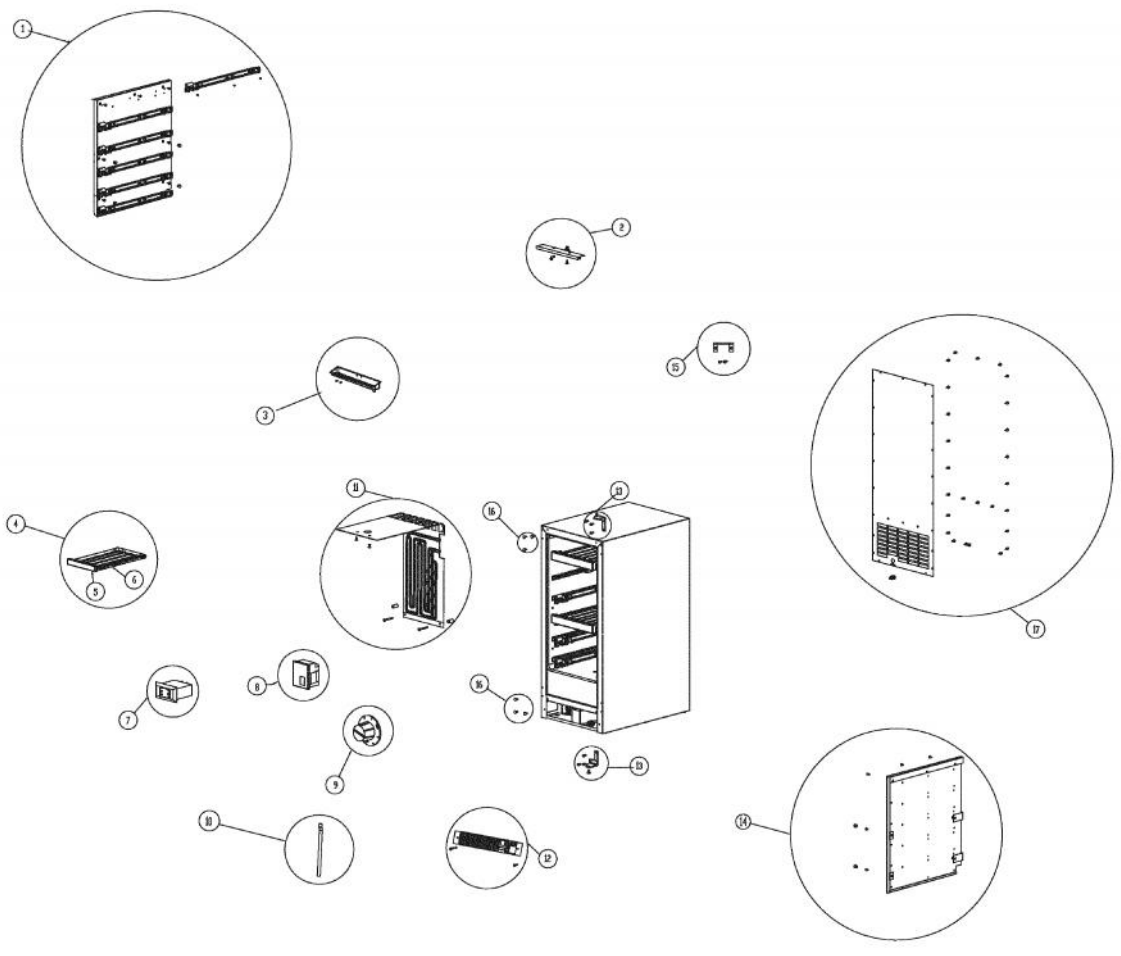

----- Manual continues below -----

Ref #	Part Number	Qty.	Description
1	PS100012		LINER SHIELD ASSEMBLY, BLK -RH (42246154)
2	PS100007		AURA LIGHT ASSY (BLACK) 42245124
3	PS100013		DRIP TRAY ASSEMBLY
4	PS100014		WINE RACK ASSEMBLY - COMPLETE (42245057) 152 WC
5	PS100015		WOOD FRONT (41008834) 152 WC
6	PS100016		WINE RACK FRAME (42246147) 152 WC
7	PW240016		ON / OFF SWITCH
8	PW230012		LIGHT SWITCH, PLUNGER XBKX 42242915
9	PW230004		THERMOSTAT KNOB (VUWC140)X42241950
10	PW240045		SERV. ASSY BLACK DRAIN TUBE 42244609
11	PW240049		151 EVAP ASSY (42244612)
12	PW210031		GRILLE-BLACK 42242909
13	PW220004		HINGE KIT (VUWC140) X 42240881
	PS100017		COUNTER SUNK HINGE (42244873) 152 WC
14	PS100018		LINER SHIELD ASSEMBLY, BLK - LH (42246152) 152 WC
15	PW220020		LOCK CATCH
16	PW200034		HINGE PIN, BOTTOM 42242085
17	PS100019		BACK PANEL ASSEMBLY (42245283) 152 WC

Ref #	Part Number	Qty.	Description
1	PW240003		DRIER ASSY VUWC140
2	PS100020		OVERLOAD (42245133) 152 WC
3	PS100021		PTC RELAY (42245131) 152 WC
4	PW240050		THERMISTOR (42244531)
5	PW200022		COMPRESSOR ASSY VUWC140
6	PS100009		POTENTIOMETER
7	PS100022		CONDENSER
8	PW240008		TERMINAL BLOCK VUWC140 42242407
9	PS100023		RUN CAPACITOR (42245134) 152 WC
10	PW220007		J TRAP
11	PS100024		DRIP PAN W/FOAM TAPE (42241926)
12	PS100025		SSAC THERMOSTAT (42244530) 152 WC
13	PW240005		FAN/MTR ASSY COMPLETE VUWC
14	PW200037		FAN BLADE
15	PW300145		FAN SHROUD (VUIM150) 42242902
16	PW210011		BASEPLATE (VUWC140)
17	PS100026		POWER CORD (42245130) 152 WC