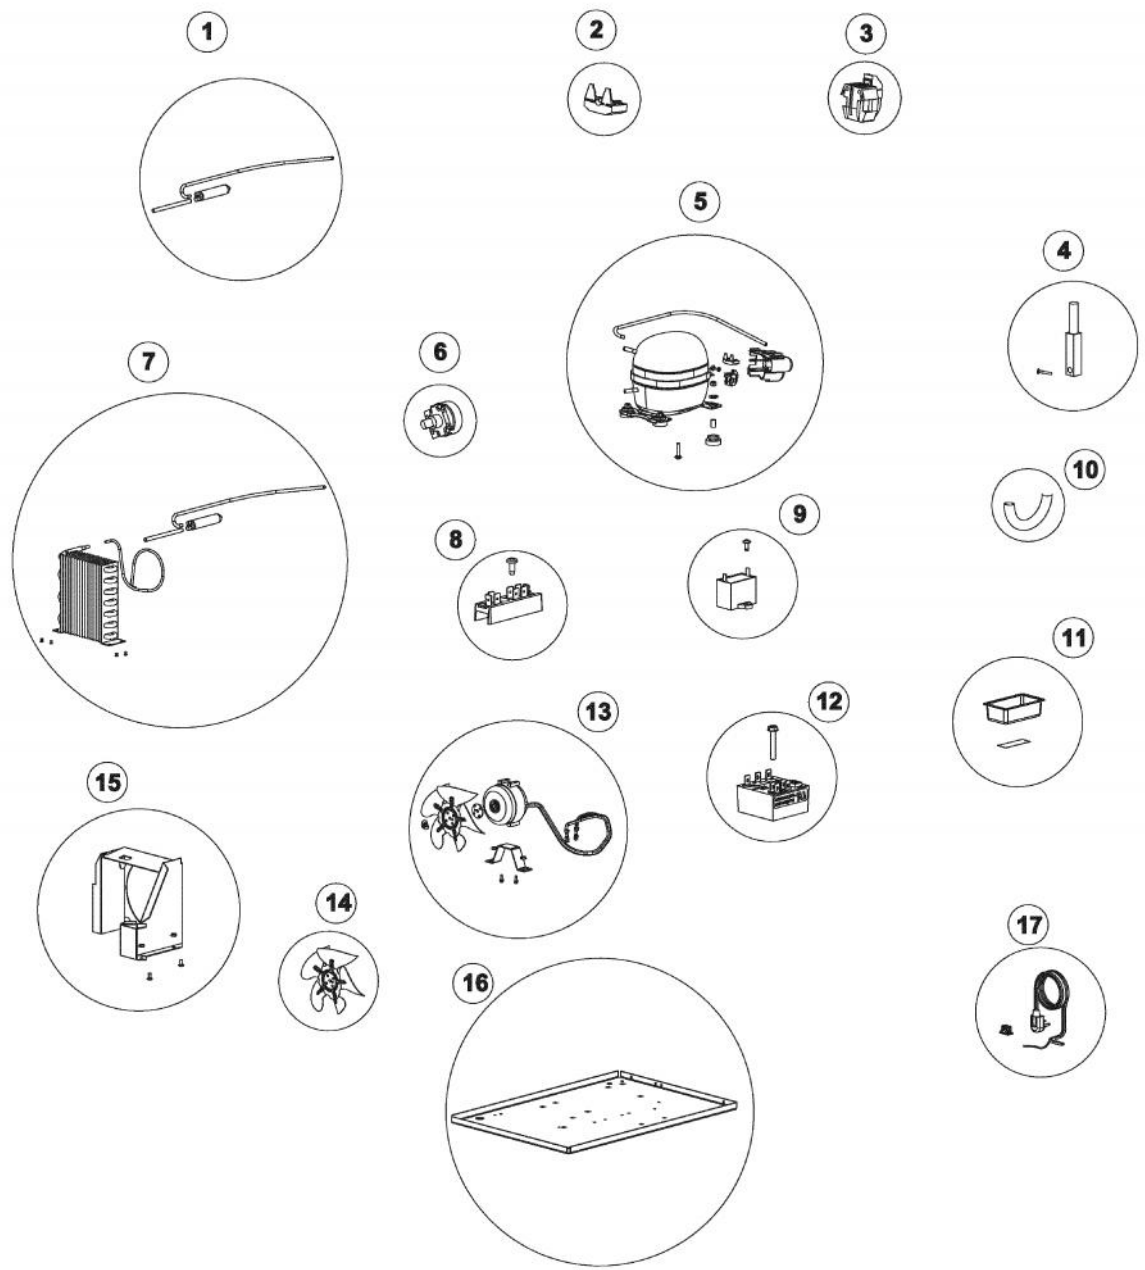

----- Manual continues below -----

Ref #	Part Number	Qty.	Description
1	PS100012		LINER SHIELD ASSEMBLY, BLK -RH (42246154)
2	PS100007		AURA LIGHT ASSY (BLACK) 42245124
3	PS100013		DRIP TRAY ASSEMBLY
4	PS100014		WINE RACK ASSEMBLY - COMPLETE (42245057) 152 WC
5	PS100015		WOOD FRONT (41008834) 152 WC
6	PS100016		WINE RACK FRAME (42246147) 152 WC
7	PW240016		ON / OFF SWITCH
8	PW230012		LIGHT SWITCH, PLUNGER XBKX 42242915
9	PW230004		THERMOSTAT KNOB (VUWC140)X42241950
10	PW240045		SERV. ASSY BLACK DRAIN TUBE 42244609
11	PW240049		151 EVAP ASSY (42244612)
12	PW210031		GRILLE-BLACK 42242909
13	PW220004		HINGE KIT (VUWC140) X 42240881
	PS100017		COUNTER SUNK HINGE (42244873) 152 WC
14	PS100018		LINER SHIELD ASSEMBLY, BLK - LH (42246152) 152 WC
15	PW220020		LOCK CATCH
16	PW200034		HINGE PIN, BOTTOM 42242085
17	PS100019		BACK PANEL ASSEMBLY (42245283) 152 WC

Ref #	Part Number	Qty.	Description
1	PS100040		FO COMPLETE DOOR, FLT. LH/RH (42244602)
2	PS100040		FO COMPLETE DOOR, FLT. LH/RH (42244602)
3	PS100049		DOOR GASKET, BLACK
4	PW230120		FO ADAPTER KIT (42244914)
5	PW220004		HINGE KIT (VUWC140) X 42240881
6	PS100002		STRIKER PLATE (42245439) ALL FO
7	PW200058		LOCK & KEY ASSY FOR WD OVERLAY 42244619

Ref #	Part Number	Qty.	Description
1	PS100039		FO COMPLETE DOOR, CLR. LH/RH (42244600) 152 WC
2	PS100039		FO COMPLETE DOOR, CLR. LH/RH (42244600) 152 WC
3	PS100049		DOOR GASKET, BLACK
4	PW230120		FO ADAPTER KIT (42244914)
5	PW220004		HINGE KIT (VUWC140) X 42240881
6	PS100002		STRIKER PLATE (42245439) ALL FO
7	PW200058		LOCK & KEY ASSY FOR WD OVERLAY 42244619