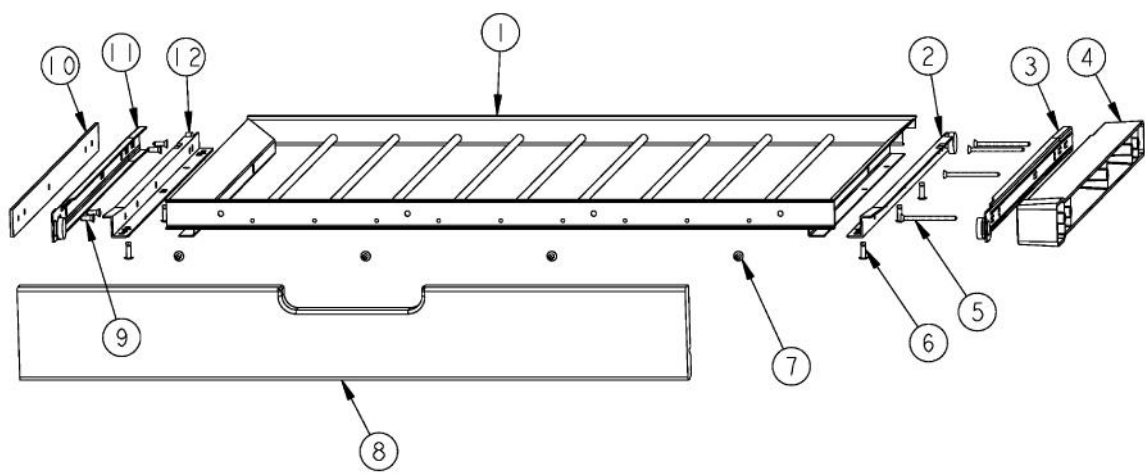

Ref #	Part Number	Qty.	Description
1	PM910289		WINE RACK ASSY FRAME
2	PC980001		WINE RACK SLIDE - RACK R
3	PK900030		WINE RACK SLIDE - CABINET R
4	PD940103		SPACER - WINE RACK
5	PD920155		FLATHEAD POINT TYPE AB NO.8-18 X 2
6	PC940018		POP RIVET - 5/32 X 1/8 - 1/4 GRIP
7	PD020194		SCREW-SM
8	025495-000	1	FRONT TOP/MID RACK TOP TWO
9	PD920140		SCREW
10	PD940078		SPACER WINE RACK SLIDE .125 THICK
11	PK900029		WINE RACK SLIDE - CABINET L
12	PC980002		WINE RACK SLIDE - RACK L