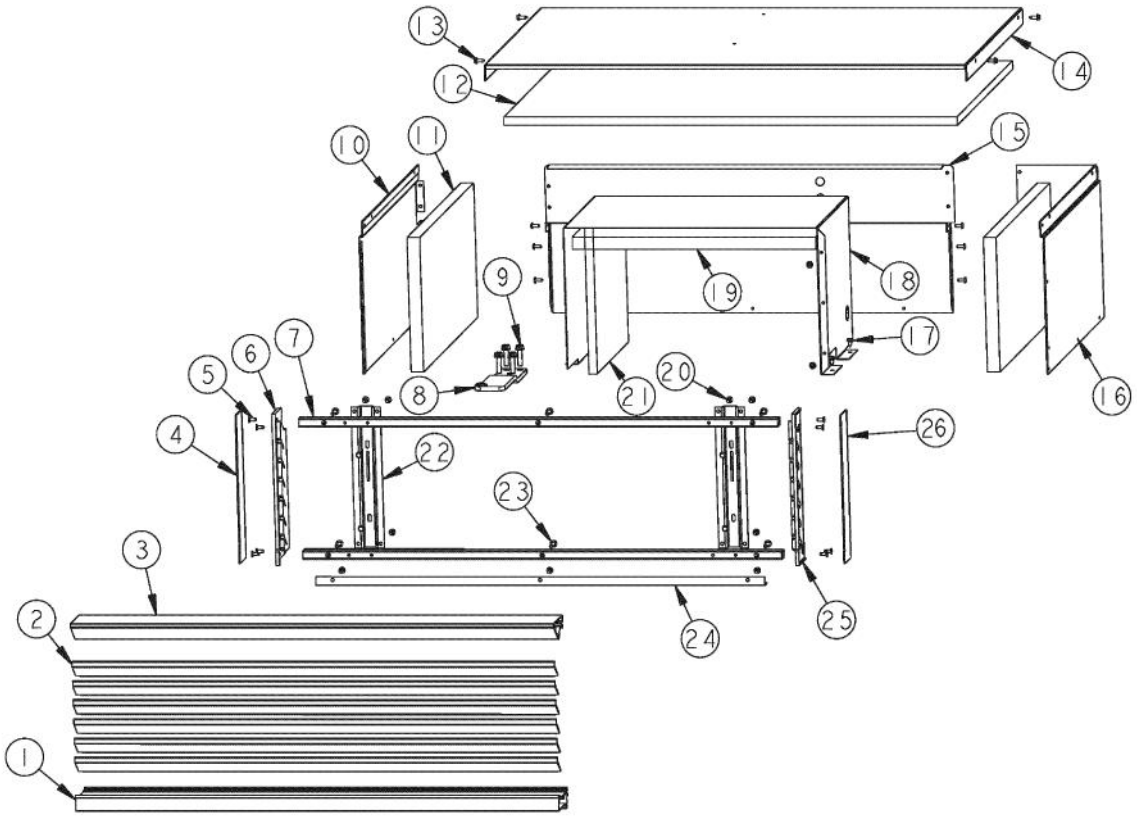

Ref #	Part Number	Qty.	Description
1	006420-000	1	TRIM, EXTRU,SIDE, WC DES
2	G3298317		GRILL ASSY - FULL OVERLAY (LH) FOR BREAKDOWN SEE PAGE 008
NI	G3298318		GRILL ASSY - FULL OVERLAY (RH) FOR BREAKDOWN SEE PAGE 008
3	B2097509		GRILLE - TOP TRIM
4	PK920066	1	SIDE TRIM
5	PC920189		STRIKE PLATE
6	M0210458		SCREW-SM
7	K2098044		BRKT GRILLE SUPPORT
8	C9098048BK		BASE GRILLE - LH
8	C9098042BK		BASE GRILLE - WC BOT RH
9	40370P01		NYLON FLAT WASHER V40370P01
10	M0210443		SCREW-E SM
11	C9098045BK		BASE GRILLE SWITCH MOUNT - LH
	C9098046BK		BASE GRILLE SWITCH MOUNT - RH
12	PE950118		SPDT SWITCH
13	C9098047BK		BASE GRILLE - WC TOP LH BK
	C9098041BK		BASE GRILLE - WC TOP RH
14	K2098096		BRKT GRILLE SUPPORT
NI	G3298092		BASE GRILLE ASSY - WC DES LH INCLUDES ITEMS No.8, No.9, No.10, No.13
NI	G3298093		BASE GRILLE ASSY - WC DES RH INCLUDES ITEMS No.8, No.9, No.10, No.13