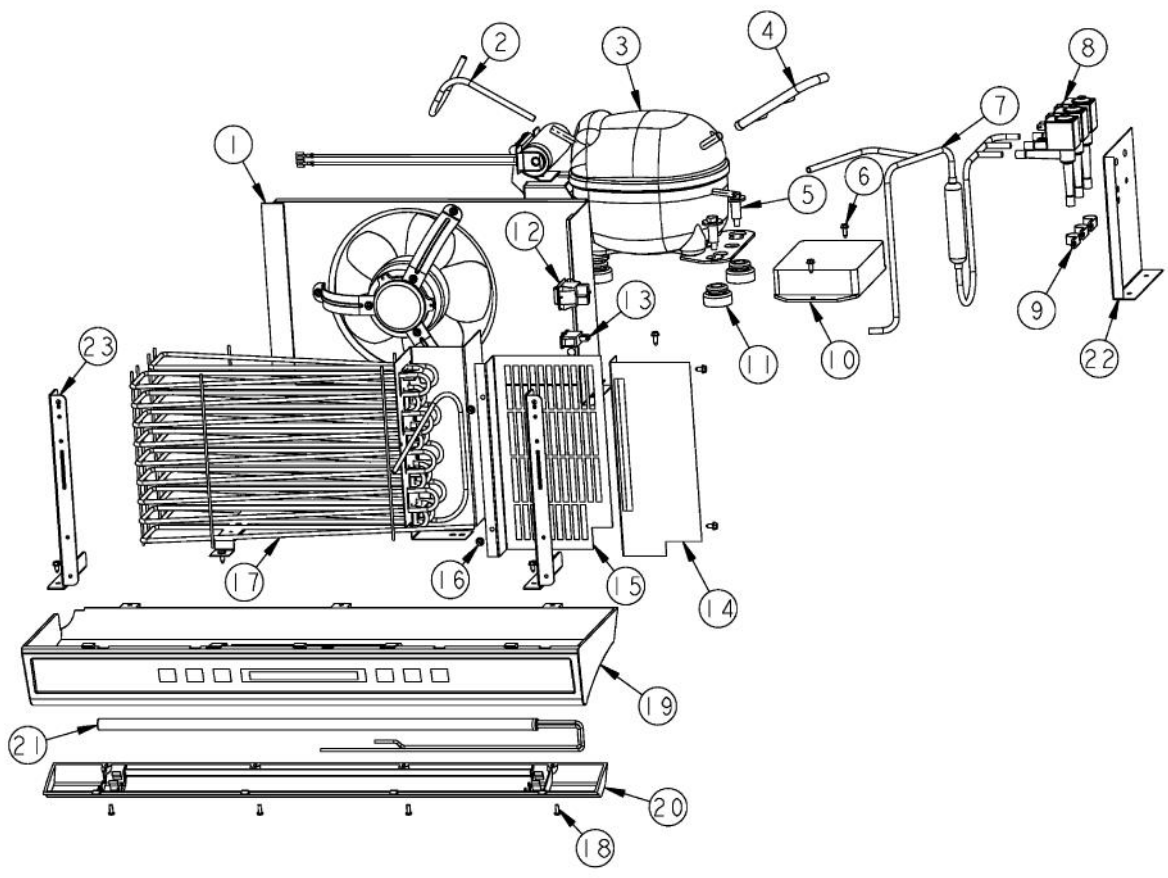

Ref #	Part Number	Qty.	Description
1	PB960088		WINE RACK ASSEMBLY
2	PC980001		WINE RACK SLIDE - RACK R
3	PD920155		FLATHEAD POINT TYPE AB NO.8-18 X 2
4	PD940103		SPACER - WINE RACK
5	PK900030		WINE RACK SLIDE - CABINET R
6	PC940018		POP RIVET - 5/32 X 1/8 - 1/4 GRIP
7	PD020194		SCREW-SM
8	025495-000	1	FRONT TOP/MID RACK TOP TWO
9	PD920140		SCREW
10	PK900029		WINE RACK SLIDE - CABINET L
11	PD940078		SPACER WINE RACK SLIDE .125 THICK
12	PC980002		WINE RACK SLIDE - RACK L

Ref #	Part Number	Qty.	Description
1	K2099257		SIDE SPACER - EVAP COVER, TOP LEFT
2	PB920161		DRAIN TUBE
3	K2097591		EVAP FAN COVER
4	K2097596		EVAP COVER - TOP
5	10855402		FAN-EVAP/4.330
6	PE970334		EVAPORATOR FAN MOTOR
7	K2098097		BAFFLE, EVAPORATOR
8	M0238859		SCREW-SHLDR
9	PD020194		SCREW-SM
10	K2099256		SIDE SPACER - EVAP COVER, TOP RT
11	PK930088		DRAIN SHIELD - EVAP
12	K2098019		SIDE SPACER EVAP MID/BTM
13	K2097593		EVAPORATOR COVER, MID/BTM
14	K2098090		SIDE SPACER - EVAP COVER MID LT