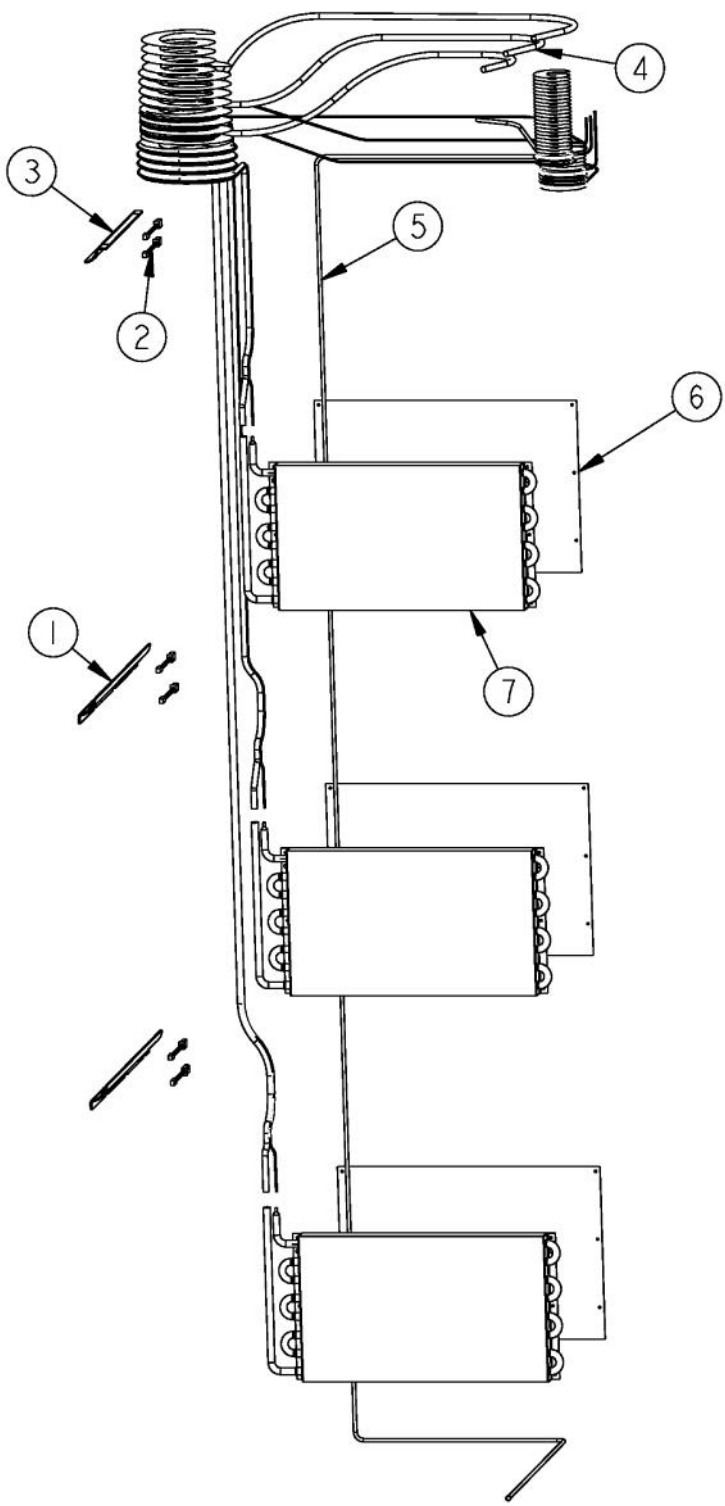

Ref #	Part Number	Qty.	Description
1	K2099257		SIDE SPACER - EVAP COVER, TOP LEFT
2	PB920161		DRAIN TUBE
3	K2097591		EVAP FAN COVER
4	K2097596		EVAP COVER - TOP
5	10855402		FAN-EVAP/4.330
6	PE970334		EVAPORATOR FAN MOTOR
7	K2098097		BAFFLE, EVAPORATOR
8	M0238859		SCREW-SHLDR
9	PD020194		SCREW-SM
10	K2099256		SIDE SPACER - EVAP COVER, TOP RT
11	PK930088		DRAIN SHIELD - EVAP
12	K2098019		SIDE SPACER EVAP MID/BTM
13	K2097593		EVAPORATOR COVER, MID/BTM
14	K2098090		SIDE SPACER - EVAP COVER MID LT

Ref #	Part Number	Qty.	Description
1	G5096494		COND. FAN ASSY
2	F2096507		TUBE-PROCESS GRN
3	PM010607		COMPRESSOR AND ELECTRICALS WC
4	PA050127		T-MANIFOLD
5	M0221523		SCREW - SHLDR
6	PD020194		SCREW-SM
7	PB920159		DRYER
8	PJ970001		FLUID CONTROL VALVE
9	M0102303		CLAMP-TUBE VM0102303
10	PE970388		WINE COOLER CONTROL
11	10835901		GROMMET RUBBER V10835901
12	PE950149		SWITCH POWER
13	PE950124		SWITCH - ROCKER
14	003589-000		GUARD MC WC RIGHT
15	003586-000		MC GUARD
16	M0211016		SCREW-SM
17	G5096495		GASKET, REF DOOR
18	PD020076		6-32 X 3/8 PHILL PAN MS
19	PE940169		CONTROL PANEL ASSY
20	PK930101		HOLDER - LAMP
21	PE950116		LIGHT ASSY - AURA
22	K2097560		MOUNTING BRACKET FLUID CONTROL
23	K20912569		BRACKET GRILLE SUPPORT

Ref #	Part Number	Qty.	Description
1	PK930124		WIRE, CHANNEL
2	PJ930025		WC - THERMISTER
3	PK930089		EXTRUSION - WIRE CHANNEL
4	PB920158		HEAT EXCHANGE TUBING - TOP USED FOR ALL THREE EVAPS
5	F2098043		DISCHARGE TUBING
6	PK930088		DRAIN SHIELD - EVAP
7	PJ960001		EVAPORATOR ASSY