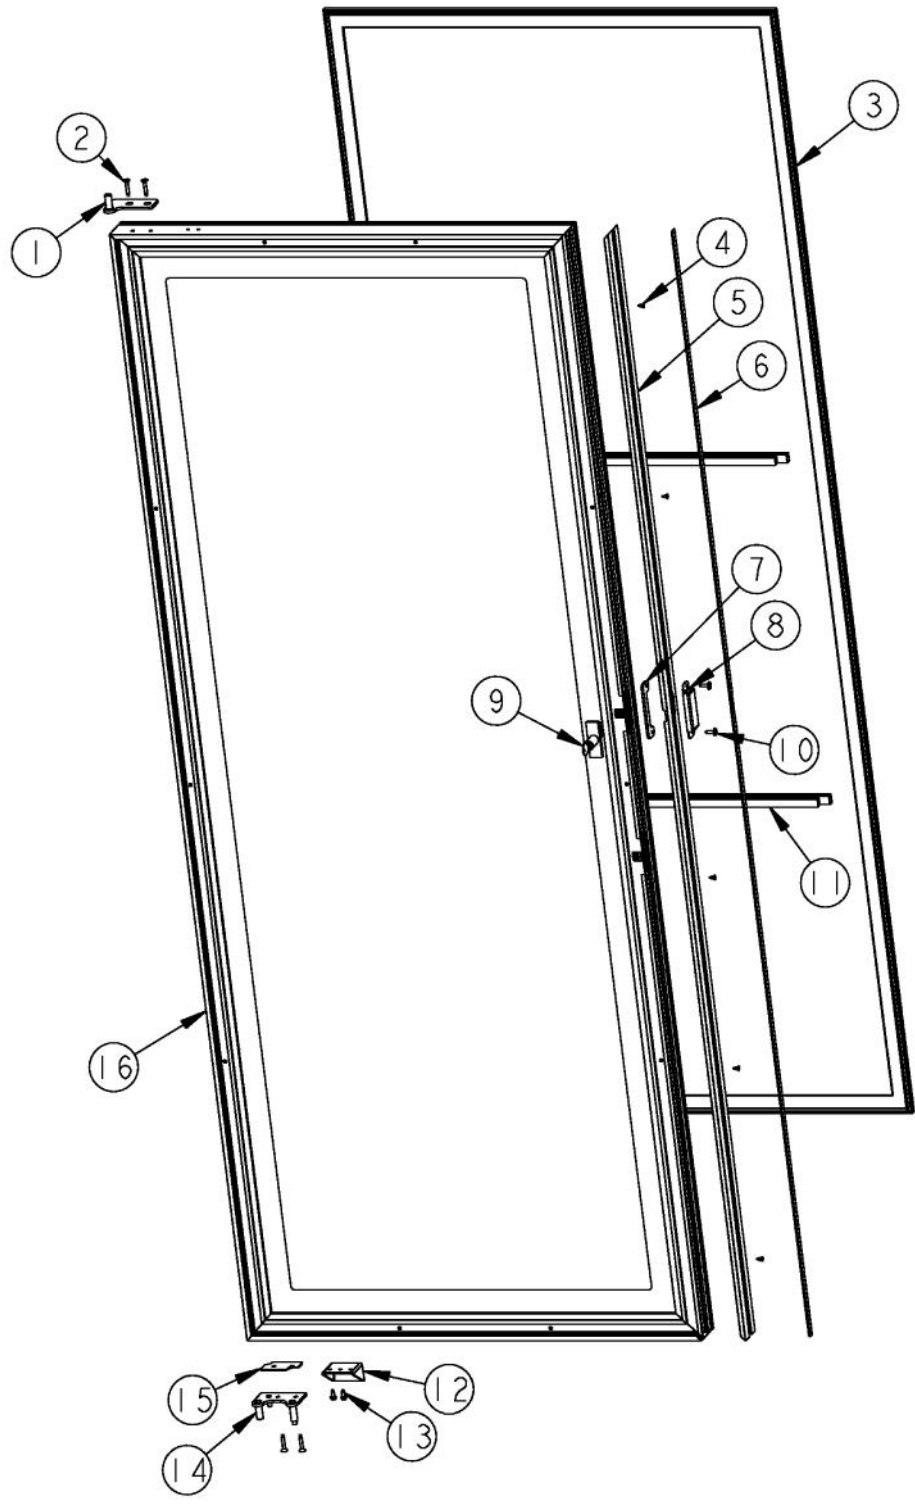

Ref #	Part Number	Qty.	Description
1	12071201		CLIP-DRAIN LOOP
2	F2098327		WC - SERPENTINE - DRAIN
3	PM910398		LEVELER ASSEMBLY - R
4	K2098050		GUIDE RAIL, PAN, RH
5	12071301		PAN-DRAIN (NON-ANTIMICROBIAL)
6	K2098051		GUIDE RAIL, PAN, LH
7	PM910399		LEVELER MODULE L
8	M0220417		SCREW-TC
9	PD940094		BUSHING
10	PC920149		BAR-WC BOT HINGE LH
10	PC920166		BAR-WC BOT HINGE RH
11	PC910015		SPRING EXTENSION
12	000570-000		HEX SCREW
13	PC920143		HINGE PLATE - WC BOT LH
13	PC920142		HINGE PLATE - WC BOT RH
14	PC920145		PIN - DOOR STOP
15	PD940090		BUSHING - WC DOOR LEVEL
16	PC920144		PLATE - WC DOOR SHIM
17	PD940091		BUSHING - DOOR STOP