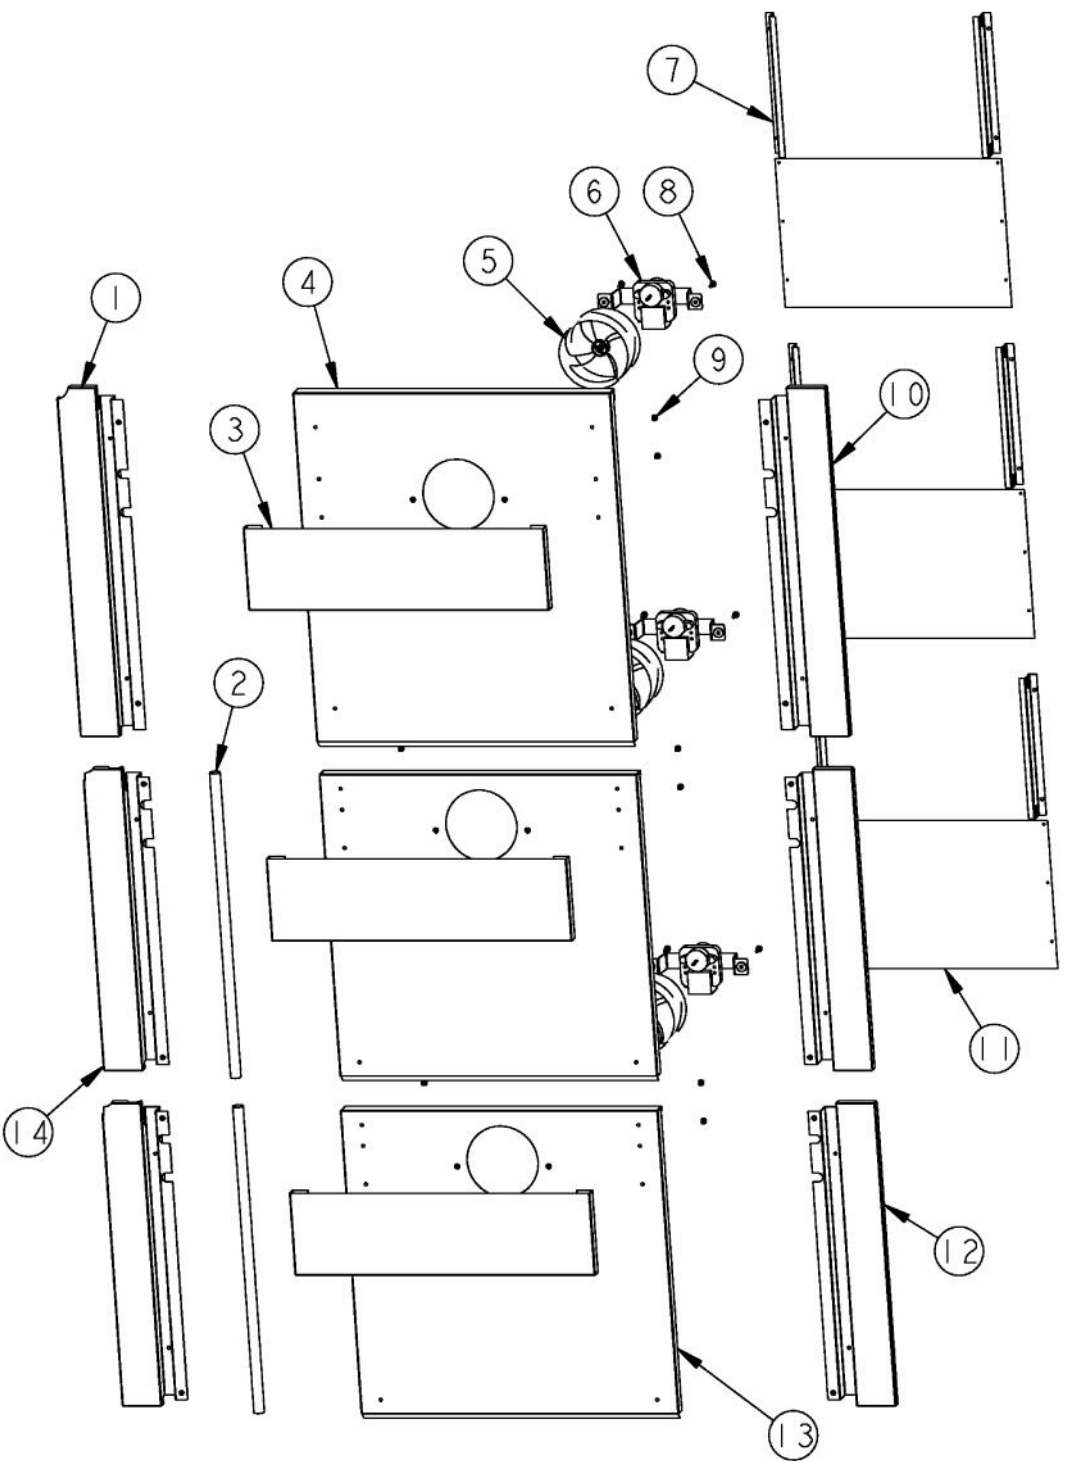

Ref #	Part Number	Qty.	Description
1	PM910289		WINE RACK ASSY FRAME
2	PC980001		WINE RACK SLIDE - RACK R
3	PK900030		WINE RACK SLIDE - CABINET R
4	PD940103		SPACER - WINE RACK
5	PD920155		FLATHEAD POINT TYPE AB NO.8-18 X 2
6	PC940018		POP RIVET - 5/32 X 1/8 - 1/4 GRIP
7	PD020194		SCREW-SM
8	025496-000	1	FRONT RACK BOTTOM TOP TWO
9	PD920140		SCREW
10	004245-000		SPACER, RACK, WINE
11	PK900029		WINE RACK SLIDE - CABINET L
12	PC980002		WINE RACK SLIDE - RACK L