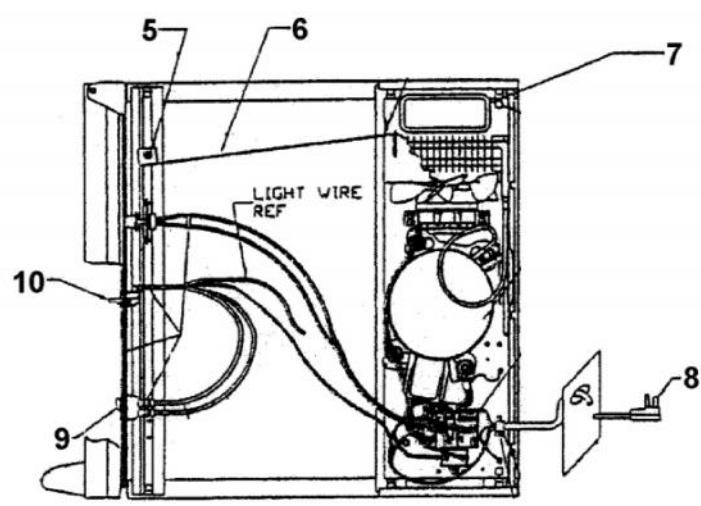

# VIKING DFWC141 Owner's Manual

[Shop genuine replacement parts for VIKING DFWC141](#)

[Find Your VIKING Refrigerator Parts - Select From 341 Models](#)

----- Manual continues below -----

Ref #	Part Number	Qty.	Description
1	PW210009		BACK SHROUD (VUWC140) 42242081
2	PW210010		CABINET BACK (VUWC140) X 42241648
3	PW200016		SCREW, CABINET BACK
4	PW200040		COMPRESSOR ASSEMBLY 42242580
5	PW240003		DRIER ASSY VUWC140
6	PW200017		LOCK NUT .25-.20 UNC
7	PW200018		.312 ID FLAT WASHER
8	PW240012		RUN CAPACITOR (VUWC140) 42242061
9	PW210013		FAN SHROUD (VUWC140) 42241349
10	PW200029		SCREW
11	PW200019		POP RIVET
12	PW240004		CONDENSER, R-134A
13	PW200020		SPEED NUT, FAN MOTOR
14	PW200037		FAN BLADE
15	PW200036		SILENCER, FAN MOTOR SPACER
16	PW240005		FAN/MTR ASSY COMPLETE VUWC
17	PW200021		SCREW
18	PW200022		COMPRESSOR ASSY VUWC140
19	PW200023		CARRIAGE BOLT
20	PW210011		BASEPLATE (VUWC140)
21	PW240002		POWER CORD (VUWC140) 42242488
22	PW200025		SCREW, CLAMP
23	PW200028		HEX HEAD SCREW
24	PW240007		PTC STARTER (VUWC140) 42242427
25	PW200026		SCREW, TERMINAL BLOCK
26	PW240008		TERMINAL BLOCK VUWC140 42242407
27	PW240004		CONDENSER, R-134A
28	PW240011		LOW PROCESS TUBE
29	PW210015		COMPRESSOR RELAY COVER
30	PW200030		SLEEVE, COMPRESSOR
31	PW200027		NO. 8 STAR WASHER
32	PW240010		GROUND WIRE, COMPRESSOR
NI	PW240028		THERMOSTAT VUAR140 42244092

Ref #	Part Number	Qty.	Description
1	PW220004		HINGE KIT (VUWC140) X 42240881
2	PW200068		SCREW
3	PW240050		THERMISTOR (42244531)
4	PW200069		CLAMP
5	PW200070		SCREW
6	PW210052		FRONT SHROUD
7	PW210053		DRIP PAN
8	PW240056		POWER CORD
9	PW240057		SWITCH
10	PW230012		LIGHT SWITCH, PLUNGER XBKX 42242915