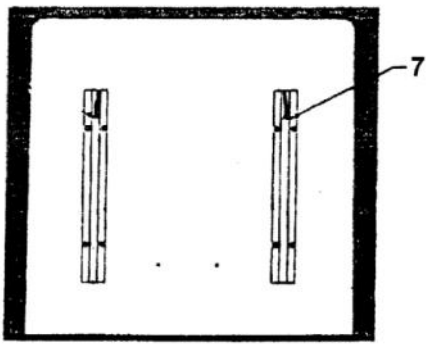

Ref #	Part Number	Qty.	Description
1	PW220004		HINGE KIT (VUWC140) X 42240881
2	PW200068		SCREW
3	PW240050		THERMISTOR (42244531)
4	PW200069		CLAMP
5	PW200070		SCREW
6	PW210052		FRONT SHROUD
7	PW210053		DRIP PAN
8	PW240056		POWER CORD
9	PW240057		SWITCH
10	PW230012		LIGHT SWITCH, PLUNGER XBKX 42242915