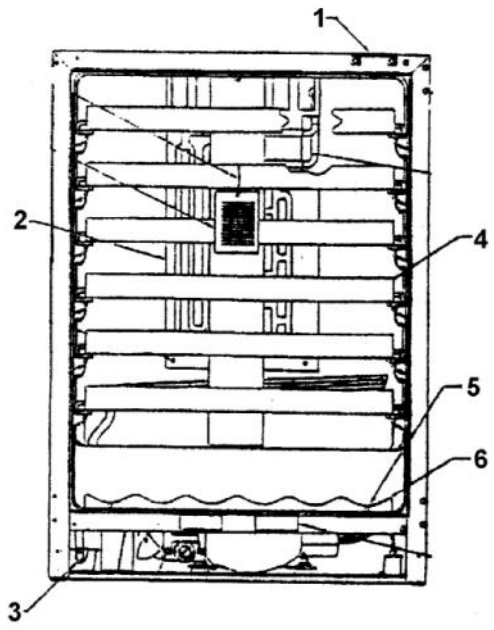

# VIKING DFWC141 Owner's Manual

[Shop genuine replacement parts for VIKING DFWC141](#)

[Find Your VIKING Refrigerator Parts - Select From 341 Models](#)

----- Manual continues below -----

Ref #	Part Number	Qty.	Description
1	PW210009		BACK SHROUD (VUWC140) 42242081
2	PW210010		CABINET BACK (VUWC140) X 42241648
3	PW200016		SCREW, CABINET BACK
4	PW200040		COMPRESSOR ASSEMBLY 42242580
5	PW240003		DRIER ASSY VUWC140
6	PW200017		LOCK NUT .25-.20 UNC
7	PW200018		.312 ID FLAT WASHER
8	PW240012		RUN CAPACITOR (VUWC140) 42242061
9	PW210013		FAN SHROUD (VUWC140) 42241349
10	PW200029		SCREW
11	PW200019		POP RIVET
12	PW240004		CONDENSER, R-134A
13	PW200020		SPEED NUT, FAN MOTOR
14	PW200037		FAN BLADE
15	PW200036		SILENCER, FAN MOTOR SPACER
16	PW240005		FAN/MTR ASSY COMPLETE VUWC
17	PW200021		SCREW
18	PW200022		COMPRESSOR ASSY VUWC140
19	PW200023		CARRIAGE BOLT
20	PW210011		BASEPLATE (VUWC140)
21	PW240002		POWER CORD (VUWC140) 42242488
22	PW200025		SCREW, CLAMP
23	PW200028		HEX HEAD SCREW
24	PW240007		PTC STARTER (VUWC140) 42242427
25	PW200026		SCREW, TERMINAL BLOCK
26	PW240008		TERMINAL BLOCK VUWC140 42242407
27	PW240004		CONDENSER, R-134A
28	PW240011		LOW PROCESS TUBE
29	PW210015		COMPRESSOR RELAY COVER
30	PW200030		SLEEVE, COMPRESSOR
31	PW200027		NO. 8 STAR WASHER
32	PW240010		GROUND WIRE, COMPRESSOR
NI	PW240028		THERMOSTAT VUAR140 42244092

Ref #	Part Number	Qty.	Description
1	PW220004		HINGE KIT (VUWC140) X 42240881
2	PW200068		SCREW
3	PW240050		THERMISTOR (42244531)
4	PW200069		CLAMP
5	PW200070		SCREW
6	PW210052		FRONT SHROUD
7	PW210053		DRIP PAN
8	PW240056		POWER CORD
9	PW240057		SWITCH
10	PW230012		LIGHT SWITCH, PLUNGER XBKX 42242915