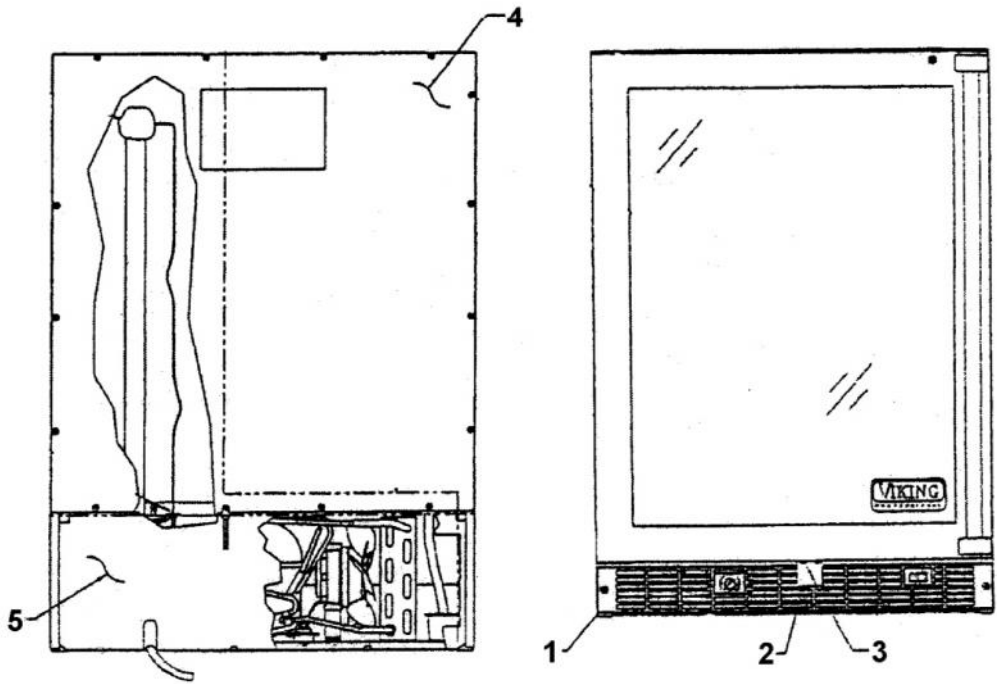

Ref #	Part Number	Qty.	Description
1	PW210003		GRILLE, (VUWC140) X 42242485
2	PW220021		STRIKER PLATE
3	PW200004		SCREW LENS COVER 42243354
4	PW210050		BACK PANEL
5	PW210051		SHROUD