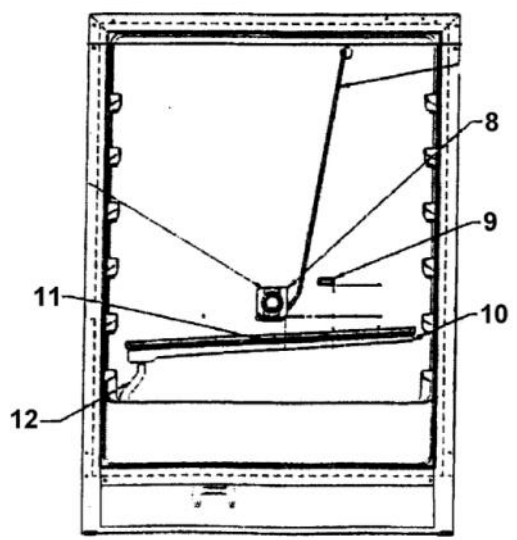

Ref #	Part Number	Qty.	Description
1	PW220004		HINGE KIT (VUWC140) X 42240881
2	PW200068		SCREW
3	PW240050		THERMISTOR (42244531)
4	PW200069		CLAMP
5	PW200070		SCREW
6	PW210052		FRONT SHROUD
7	PW210053		DRIP PAN
8	PW240056		POWER CORD
9	PW240057		SWITCH
10	PW230012		LIGHT SWITCH, PLUNGER XBKX 42242915