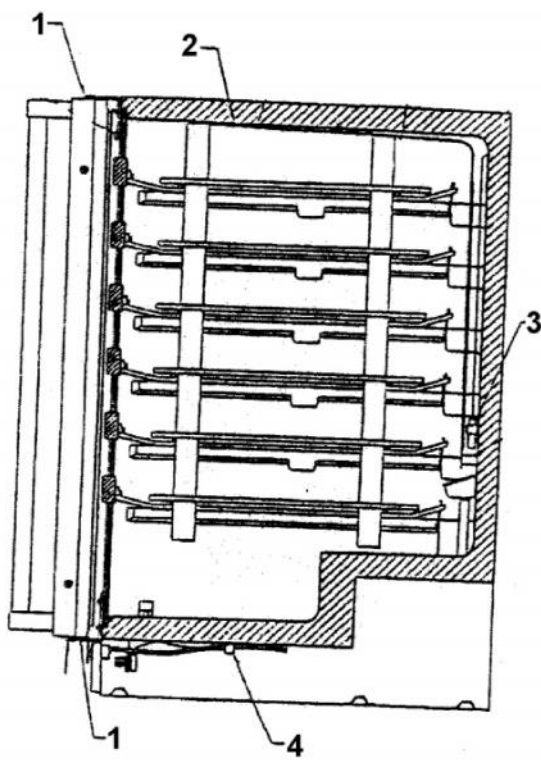

# VIKING DFWC141 Owner's Manual

[Shop genuine replacement parts for VIKING DFWC141](#)

[Find Your VIKING Refrigerator Parts - Select From 341 Models](#)

----- Manual continues below -----

Ref #	Part Number	Qty.	Description
1	PW210009		BACK SHROUD (VUWC140) 42242081
2	PW210010		CABINET BACK (VUWC140) X 42241648
3	PW200016		SCREW, CABINET BACK
4	PW200040		COMPRESSOR ASSEMBLY 42242580
5	PW240003		DRIER ASSY VUWC140
6	PW200017		LOCK NUT .25-.20 UNC
7	PW200018		.312 ID FLAT WASHER
8	PW240012		RUN CAPACITOR (VUWC140) 42242061
9	PW210013		FAN SHROUD (VUWC140) 42241349
10	PW200029		SCREW
11	PW200019		POP RIVET
12	PW240004		CONDENSER, R-134A
13	PW200020		SPEED NUT, FAN MOTOR
14	PW200037		FAN BLADE
15	PW200036		SILENCER, FAN MOTOR SPACER
16	PW240005		FAN/MTR ASSY COMPLETE VUWC
17	PW200021		SCREW
18	PW200022		COMPRESSOR ASSY VUWC140
19	PW200023		CARRIAGE BOLT
20	PW210011		BASEPLATE (VUWC140)
21	PW240002		POWER CORD (VUWC140) 42242488
22	PW200025		SCREW, CLAMP
23	PW200028		HEX HEAD SCREW
24	PW240007		PTC STARTER (VUWC140) 42242427
25	PW200026		SCREW, TERMINAL BLOCK
26	PW240008		TERMINAL BLOCK VUWC140 42242407
27	PW240004		CONDENSER, R-134A
28	PW240011		LOW PROCESS TUBE
29	PW210015		COMPRESSOR RELAY COVER
30	PW200030		SLEEVE, COMPRESSOR
31	PW200027		NO. 8 STAR WASHER
32	PW240010		GROUND WIRE, COMPRESSOR
NI	PW240028		THERMOSTAT VUAR140 42244092

Ref #	Part Number	Qty.	Description
1	PW220004		HINGE KIT (VUWC140) X 42240881
2	PW200068		SCREW
3	PW240050		THERMISTOR (42244531)
4	PW200069		CLAMP
5	PW200070		SCREW
6	PW210052		FRONT SHROUD
7	PW210053		DRIP PAN
8	PW240056		POWER CORD
9	PW240057		SWITCH
10	PW230012		LIGHT SWITCH, PLUNGER XBKX 42242915