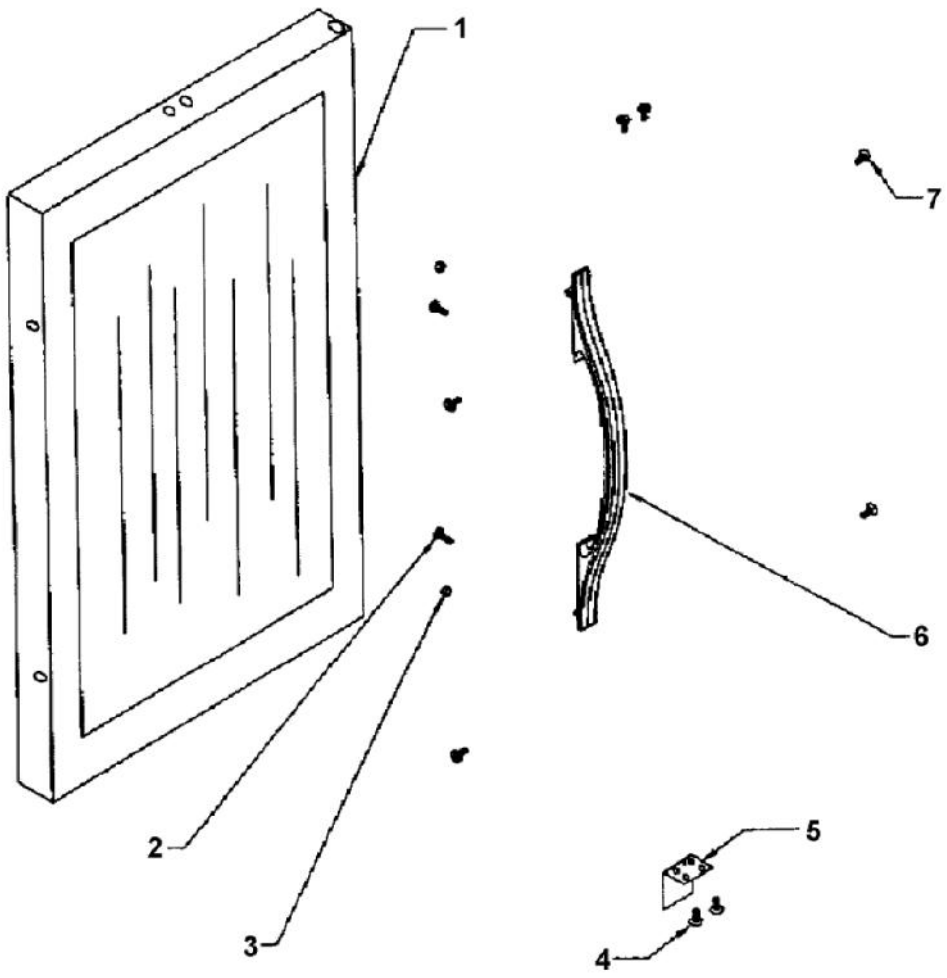

Ref #	Part Number	Qty.	Description
NI	PW200058		LOCK & KEY ASSY FOR WD OVERLAY 42244619
NI	PW200056		SERVICE ASSY SET OF 2 KEYS (42244506)
NI	PW230120		FO ADAPTER KIT (42244914)
NI	PW230127		GASKET, DOOR
1	PW230113		141 DUAR-WO/OVLY FGLD DR ASSY 42244603
2	PW200049		SCREW (PACK OF 2)
3	PW200050		HEX-KEP NUT (42247454)
4	PW200051		SCREW
5	PW220021		STRIKER PLATE
6	PE030090		DOOR HANDLE - SS
	PE030090PVD		DOOR HANDLE 27 XBRX PVD
7	PW200052		SUB TO PW200035 - SCREW (41005535)
NI	PW230111		141 DUWC-WO/OVLY-FGLD-LKY DR ASSY 42244601