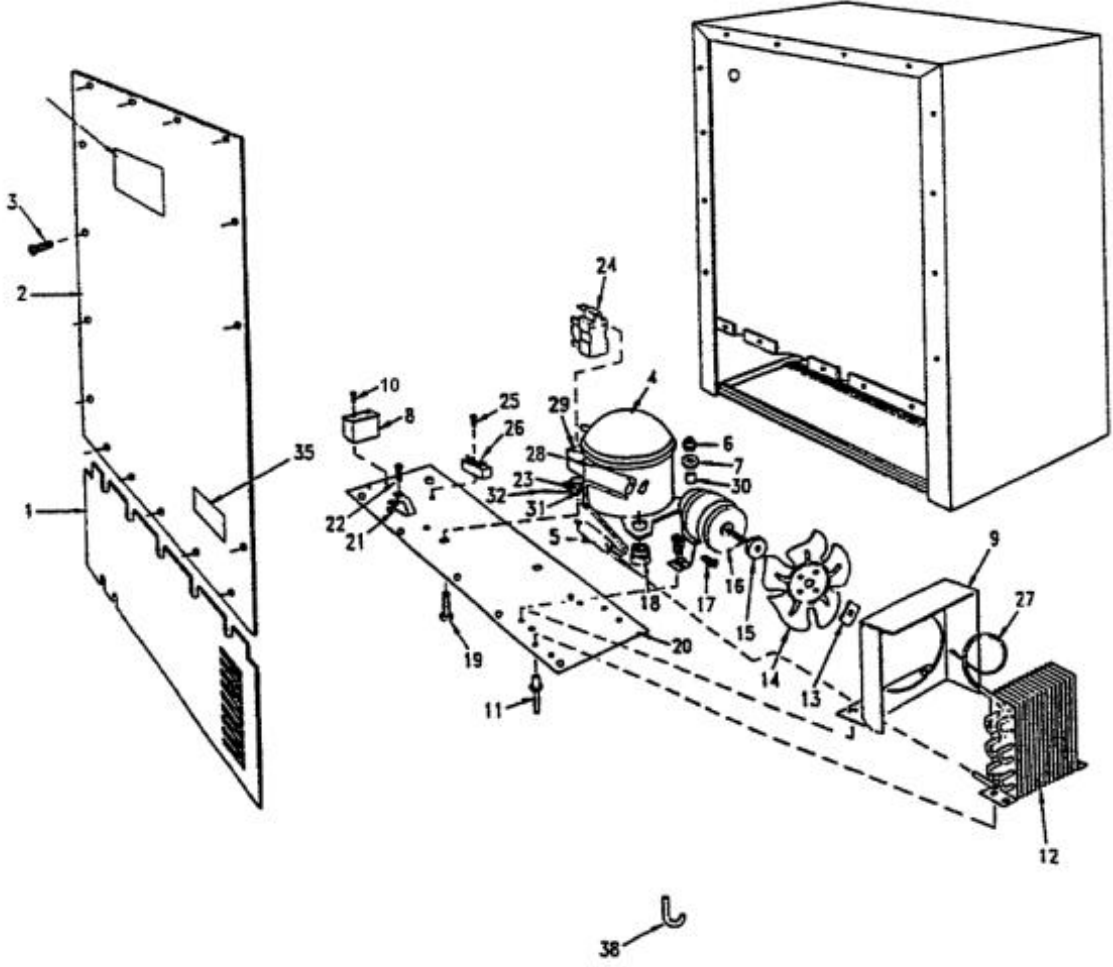

# VIKING DFWC141 Owner's Manual

[Shop genuine replacement parts for VIKING DFWC141](#)

[Find Your VIKING Refrigerator Parts - Select From 341 Models](#)

----- Manual continues below -----

Ref #	Part Number	Qty.	Description
1	PW210009		BACK SHROUD (VUWC140) 42242081
2	PW210010		CABINET BACK (VUWC140) X 42241648
3	PW200016		SCREW, CABINET BACK
4	PW200040		COMPRESSOR ASSEMBLY 42242580
5	PW240003		DRIER ASSY VUWC140
6	PW200017		LOCK NUT .25-.20 UNC
7	PW200018		.312 ID FLAT WASHER
8	PW240012		RUN CAPACITOR (VUWC140) 42242061
9	PW210013		FAN SHROUD (VUWC140) 42241349
10	PW200029		SCREW
11	PW200019		POP RIVET
12	PW240004		CONDENSER, R-134A
13	PW200020		SPEED NUT, FAN MOTOR
14	PW200037		FAN BLADE
15	PW200036		SILENCER, FAN MOTOR SPACER
16	PW240005		FAN/MTR ASSY COMPLETE VUWC
17	PW200021		SCREW
18	PW200022		COMPRESSOR ASSY VUWC140
19	PW200023		CARRIAGE BOLT
20	PW210011		BASEPLATE (VUWC140)
21	PW240002		POWER CORD (VUWC140) 42242488
22	PW200025		SCREW, CLAMP
23	PW200028		HEX HEAD SCREW
24	PW240007		PTC STARTER (VUWC140) 42242427
25	PW200026		SCREW, TERMINAL BLOCK
26	PW240008		TERMINAL BLOCK VUWC140 42242407
27	PW240004		CONDENSER, R-134A
28	PW240011		LOW PROCESS TUBE
29	PW210015		COMPRESSOR RELAY COVER
30	PW200030		SLEEVE, COMPRESSOR
31	PW200027		NO. 8 STAR WASHER
32	PW240010		GROUND WIRE, COMPRESSOR
NI	PW240028		THERMOSTAT VUAR140 42244092

Ref #	Part Number	Qty.	Description
1	PW220004		HINGE KIT (VUWC140) X 42240881
2	PW200068		SCREW
3	PW240050		THERMISTOR (42244531)
4	PW200069		CLAMP
5	PW200070		SCREW
6	PW210052		FRONT SHROUD
7	PW210053		DRIP PAN
8	PW240056		POWER CORD
9	PW240057		SWITCH
10	PW230012		LIGHT SWITCH, PLUNGER XBKX 42242915