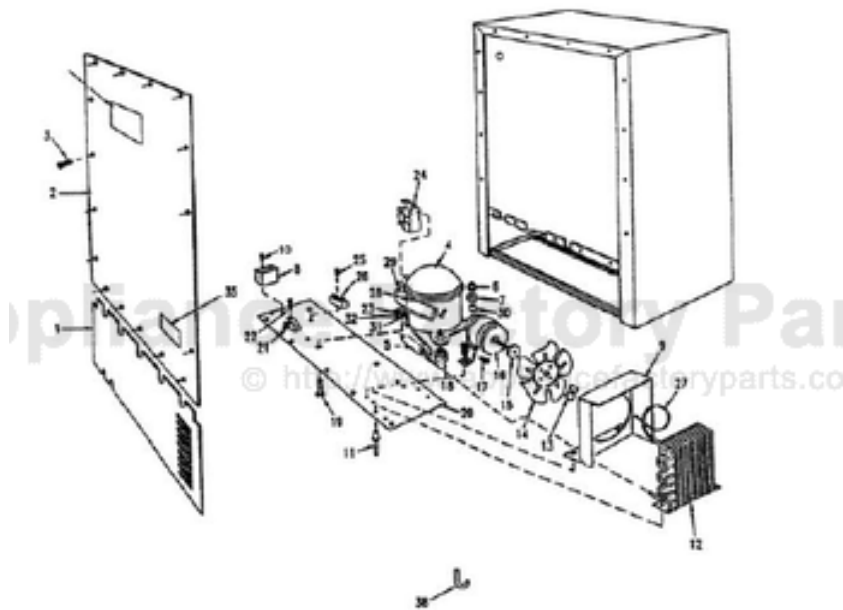

[Find Your VIKING Refrigerator Parts - Select From 341 Models](#)

----- Manual continues below -----