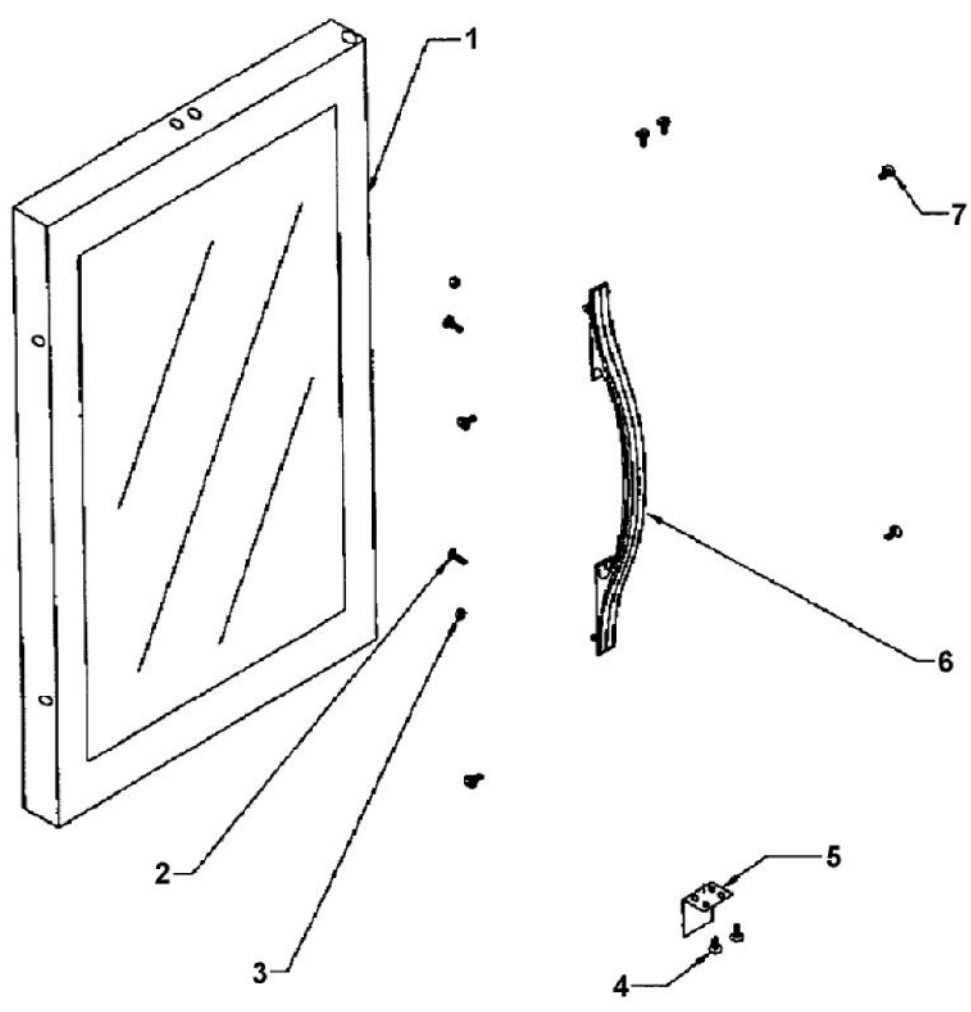

Ref #	Part Number	Qty.	Description
NI	PW200058		LOCK & KEY ASSY FOR WD OVERLAY 42244619
NI	PW200056		SERVICE ASSY SET OF 2 KEYS (42244506)
NI	PW230127		GASKET, DOOR
NI	PW230120		FO ADAPTER KIT (42244914)
1	PW230114		141 DUAR-WO/OVLY GLD DR ASSY 42244604
2	PW200049		SCREW (PACK OF 2)
3	PW200050		HEX-KEP NUT (42247454)
4	PW200051		SCREW
5	PW220021		STRIKER PLATE
6	PE030090		DOOR HANDLE - SS
	PE030090PVD		DOOR HANDLE 27 XBRX PVD
7	PW200052		SUB TO PW200035 - SCREW (41005535)
NI	PW230109		141 DUWC-WO/OVLY-GLD-LKY DR ASSY 42244599