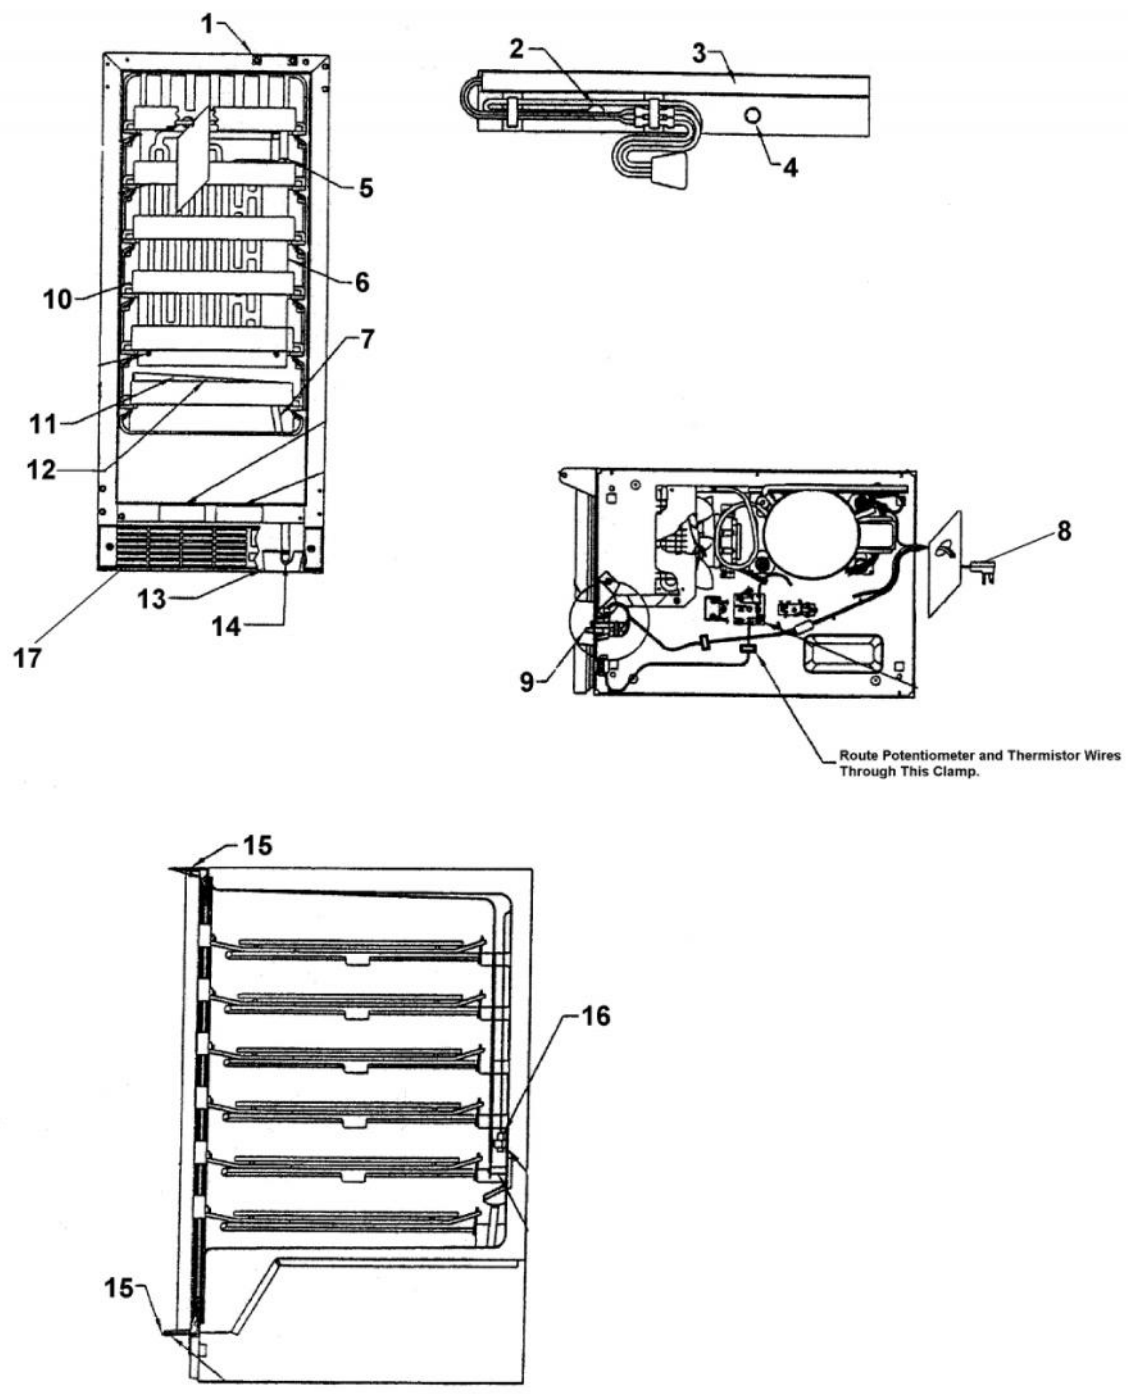

----- Manual continues below -----

| Ref # | Part Number | Qty. | Description |
|-------|-------------|------|--|
| 1 | PW220015 | | LOCK CATCH BRACKET (BLACK) |
| 2 | PW200064 | | LOCK WASHER |
| 3 | PW240048 | | AURA LIGHT ASSEMBLY |
| 4 | PW200065 | | SCREW |
| 5 | PW200060 | | CAP |
| 6 | PW240058 | | EVAPORATOR, VUAR141 (42244045) |
| 7 | PW240045 | | SERV. ASSY BLACK DRAIN TUBE 42244609 |
| 8 | PW240053 | | POWER CORD |
| 9 | PW230012 | | LIGHT SWITCH, PLUNGER XBKX 42242915 |
| 10 | PW210041 | | 151 SERIES WINE RACK ONLY 42244590 |
| NI | PW230102 | | 151 SERIES WOOD FRONT ONLY 42244591 |
| NI | PW210042 | | 151 WINE RACK W/WD AND SCREWS 42244592 |
| 11 | PW210043 | | SERV. ASSY 151 BLK DRIP TRAY 42244610 |
| 12 | PW200061 | | RIVET |
| 13 | PW240054 | | DRIP PAN |
| 14 | PW240052 | | J TRAP |
| 15 | PW220004 | | HINGE KIT (VUWC140) X 42240881 |
| 16 | PW240050 | | THERMISTOR (42244531) |
| 17 | PW210031 | | GRILLE-BLACK 42242909 |
| | PW210032 | | GRILLE-WHITE (41005742) |
| NI | PW200038 | | LEVELER KIT |

| Ref # | Part Number | Qty. | Description |
|-------|-------------|------|---|
| 1 | PW230103 | | DOOR SUBASSEMBLY |
| NI | PW230125 | | GASKET (41006834) |
| 2 | PW200049 | | SCREW (PACK OF 2) |
| NI | PW230120 | | FO ADAPTER KIT (42244914) |
| 3 | PW200050 | | HEX-KEP NUT (42247454) |
| 4 | PW200051 | | SCREW |
| 5 | PW220021 | | STRIKER PLATE |
| 6 | PE030090 | | DOOR HANDLE - SS |
| | PE030090PVD | | DOOR HANDLE 27 XBRX PVD |
| 7 | PW200052 | | SUB TO PW200035 - SCREW (41005535) |
| NI | PW230110 | | 151 DUWC-WO/OVLY-GLD-LKY DR ASSY 42244600 |
| NI | PW200058 | | LOCK & KEY ASSY FOR WD OVERLAY 42244619 |
| NI | PW200056 | | SERVICE ASSY SET OF 2 KEYS (42244506) |