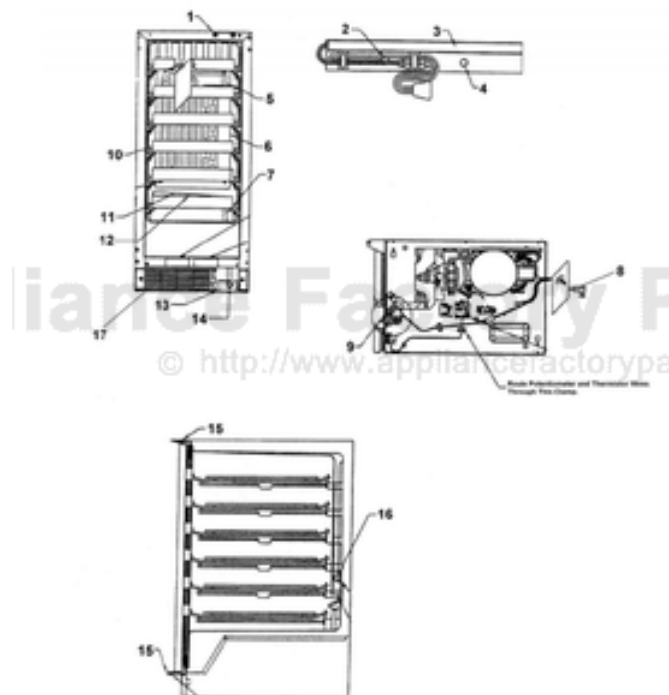

[Find Your VIKING Refrigerator Parts - Select From 341 Models](#)

----- Manual continues below -----