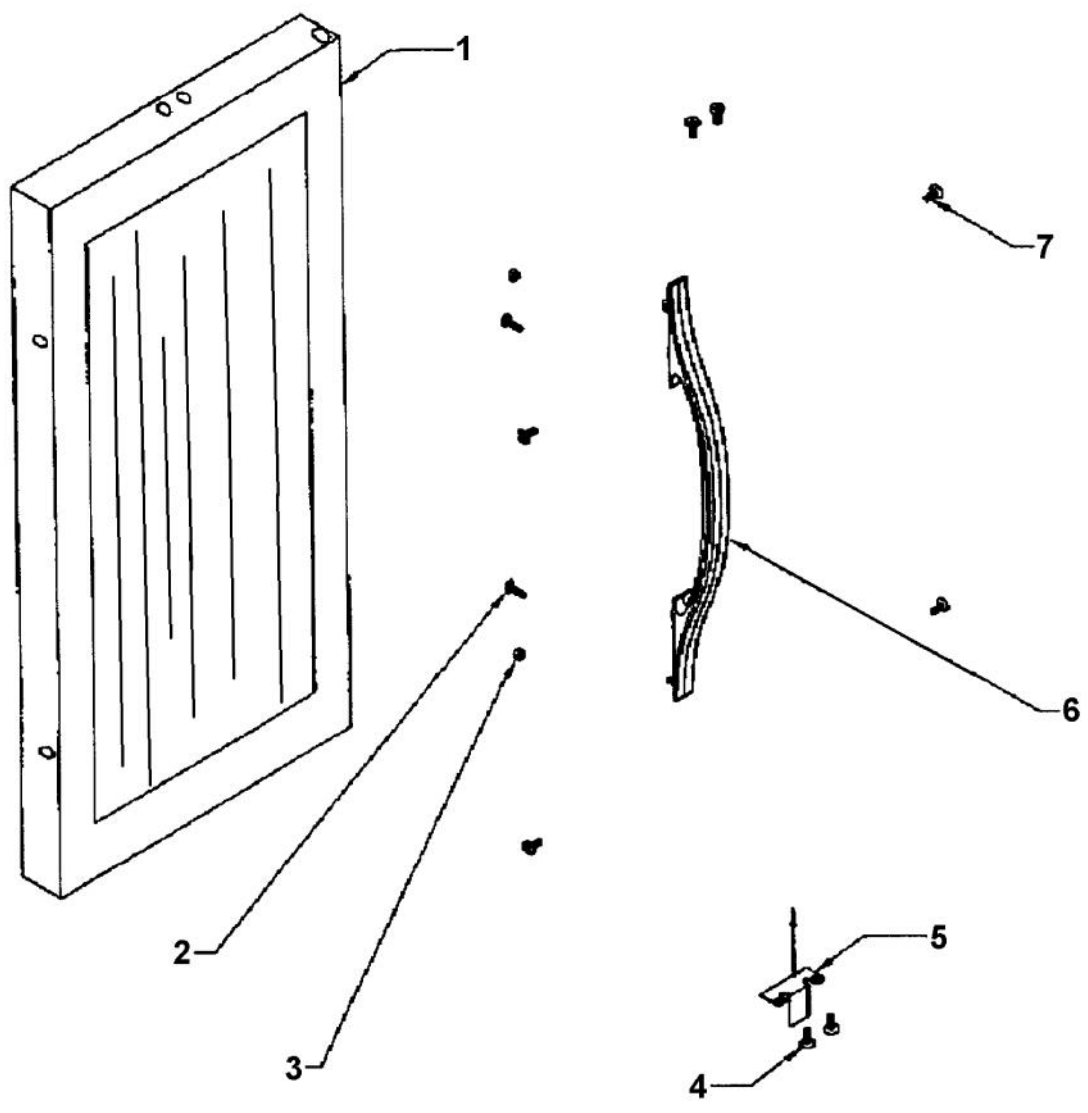

Ref #	Part Number	Qty.	Description
1	PW230103		DOOR SUBASSEMBLY
NI	PW230125		GASKET (41006834)
2	PW200049		SCREW (PACK OF 2)
NI	PW230120		FO ADAPTER KIT (42244914)
3	PW200050		HEX-KEP NUT (42247454)
4	PW200051		SCREW
5	PW220021		STRIKER PLATE
6	PE030090		DOOR HANDLE - SS
	PE030090PVD		DOOR HANDLE 27 XBRX PVD
7	PW200052		SUB TO PW200035 - SCREW (41005535)
NI	PW230110		151 DUWC-WO/OVLY-GLD-LKY DR ASSY 42244600
NI	PW200058		LOCK & KEY ASSY FOR WD OVERLAY 42244619
NI	PW200056		SERVICE ASSY SET OF 2 KEYS (42244506)