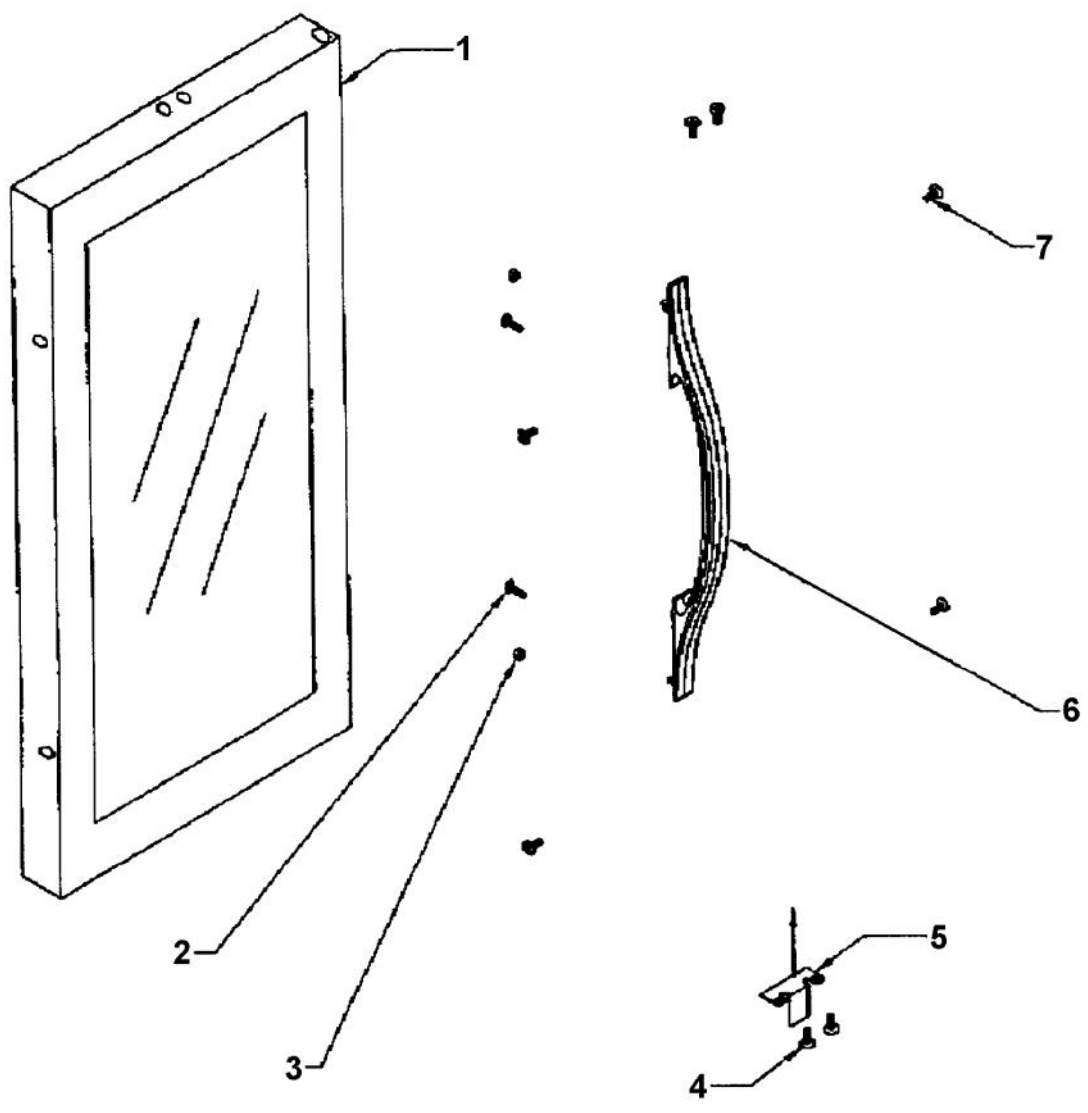

| Ref # | Part Number | Qty. | Description |
|-------|-------------|------|---|
| 1 | PW230103 | | DOOR SUBASSEMBLY |
| NI | PW230125 | | GASKET (41006834) |
| 2 | PW200049 | | SCREW (PACK OF 2) |
| NI | PW230120 | | FO ADAPTER KIT (42244914) |
| 3 | PW200050 | | HEX-KEP NUT (42247454) |
| 4 | PW200051 | | SCREW |
| 5 | PW220021 | | STRIKER PLATE |
| 6 | PE030090 | | DOOR HANDLE - SS |
| | PE030090PVD | | DOOR HANDLE 27 XBRX PVD |
| 7 | PW200052 | | SUB TO PW200035 - SCREW (41005535) |
| NI | PW230110 | | 151 DUWC-WO/OVLY-GLD-LKY DR ASSY 42244600 |
| NI | PW200058 | | LOCK & KEY ASSY FOR WD OVERLAY 42244619 |
| NI | PW200056 | | SERVICE ASSY SET OF 2 KEYS (42244506) |