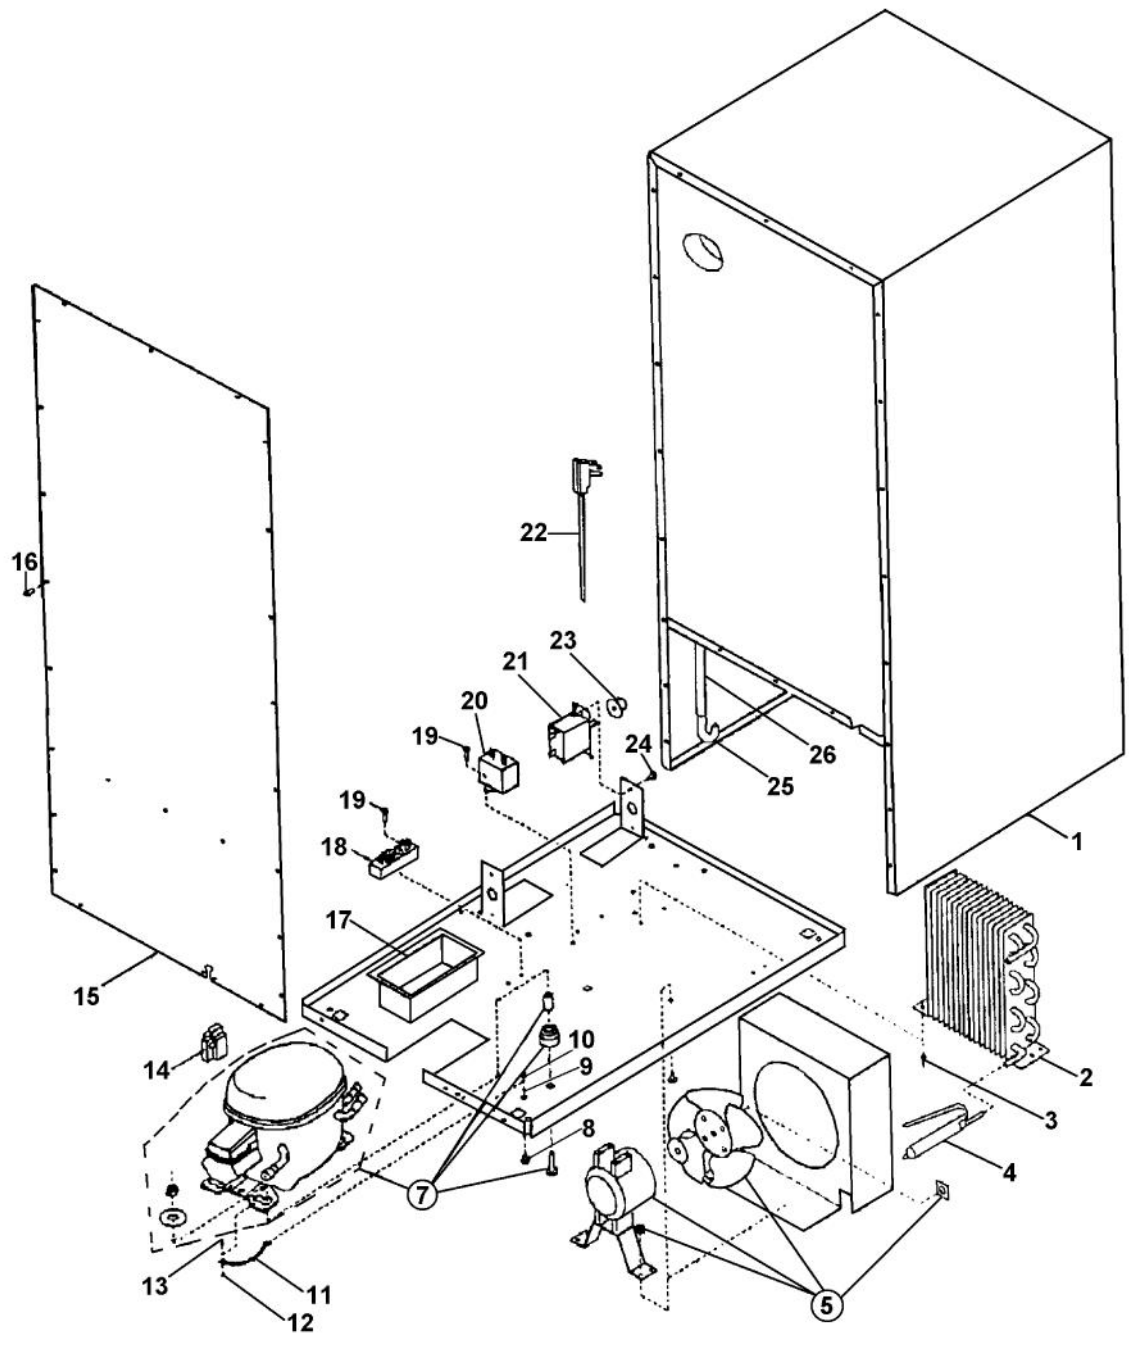

----- Manual continues below -----

| Ref # | Part Number | Qty. | Description |
|-------|-------------|------|--|
| 1 | PW220015 | | LOCK CATCH BRACKET (BLACK) |
| 2 | PW200064 | | LOCK WASHER |
| 3 | PW240048 | | AURA LIGHT ASSEMBLY |
| 4 | PW200065 | | SCREW |
| 5 | PW200060 | | CAP |
| 6 | PW240058 | | EVAPORATOR, VUAR141 (42244045) |
| 7 | PW240045 | | SERV. ASSY BLACK DRAIN TUBE 42244609 |
| 8 | PW240053 | | POWER CORD |
| 9 | PW230012 | | LIGHT SWITCH, PLUNGER XBKX 42242915 |
| 10 | PW210041 | | 151 SERIES WINE RACK ONLY 42244590 |
| NI | PW230102 | | 151 SERIES WOOD FRONT ONLY 42244591 |
| NI | PW210042 | | 151 WINE RACK W/WD AND SCREWS 42244592 |
| 11 | PW210043 | | SERV. ASSY 151 BLK DRIP TRAY 42244610 |
| 12 | PW200061 | | RIVET |
| 13 | PW240054 | | DRIP PAN |
| 14 | PW240052 | | J TRAP |
| 15 | PW220004 | | HINGE KIT (VUWC140) X 42240881 |
| 16 | PW240050 | | THERMISTOR (42244531) |
| 17 | PW210031 | | GRILLE-BLACK 42242909 |
| | PW210032 | | GRILLE-WHITE (41005742) |
| NI | PW200038 | | LEVELER KIT |