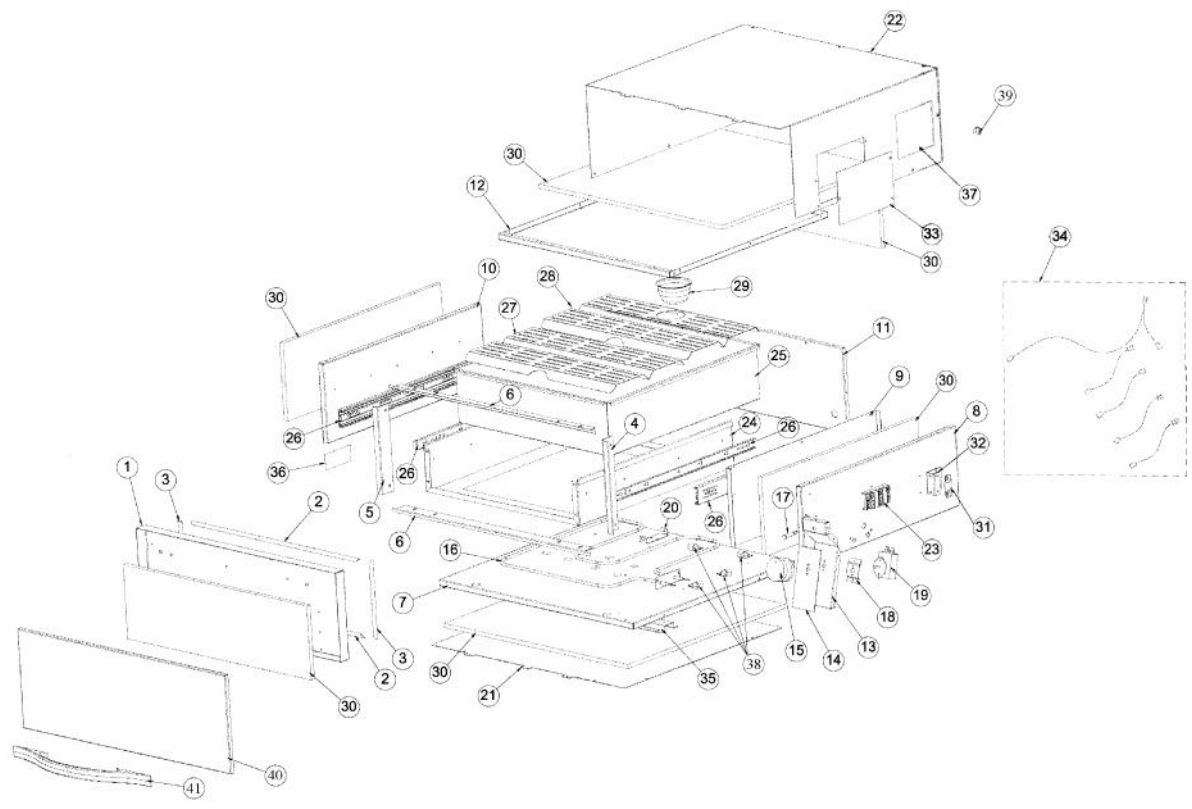

# VIKING DFWD100 Owner's Manual

[Shop genuine replacement parts for VIKING DFWD100](#)

[Find Your VIKING Refrigerator Parts - Select From 341 Models](#)

----- Manual continues below -----

Ref #	Part Number	Qty.	Description
1	B2008722		30 I/S DOOR PANEL DFWD100
2	PB070157		30 DFWD TOP/BOTTOM GASKET
3	PB070159		DFWD SIDE GASKET
4	B2008719		SIDE TRIM DFWD RH
5	B2008720		SIDE TRIM DFWD LH
6	B2008718		30 TOP/BOTTOM TRIM DFWD100
7	B2006047		30 DISGN WD BTM (DEWD100)
8	B2006034		DISGN RH WD SIDE (DEWD170/100)
9	B2006074		DISGN WD INSIDE WALL (DEWD170/100)
10	B2006033		DISGN LH WD SIDE (DEWD170/100)
11	B2006073		30 DISGN WD BACK (DEWD100)
12	B2006059		30 DISGN WD TOP (DEWD100)
13	B2006056		DISGN WD CONTROL PANEL (DEWD170/100)
14	PE040196		DEWD CONTROL PANEL GRAPHICS PLATE
15	PB010201		DESIGNER WD KNOB
16	PJ010023		ELEMENT 30 <DEWD>
17	PE050023		OVEN IND. LIGHT (LENS & BEZEL)
18	A2006075		THERMOSTAT SPACER, DESIGNER
19	PB010167		THERMOSTAT
20	B2004148		THERMAL BULB BRKT (VEWD)
21	A1006069		BOTTOM COVER
22	A2004876		ALL SIDES COVER
23	PE070147		TERMINAL BLOCK
24	B2006044		30 DISGN WD PAN SPT (DEWD100)
25	B3006050		30 DISGN WD PAN XWELDEDX (DEWD100)
26	PC080010		SLIDE
27	B2006061		DISGN FRONT RACK (DEWD100)
28	B2006063		DISGN REAR RACK (DEWD100)
29	PA030005		6OZ. STAINLESS STEEL BOWL (6960)
30	PB070034		INSULATION-TRS-10 1 X 20 X 3`
31	A1002457		POWER CORD MOUNTING STRAP (VDSC)
32	A2002195		POWER CORD MOUNTING BRKT (VDSC)
33	A1004135		ACCESS PLATE (VEWD)
34	PE070377		VEWD/DEWD WIRE HARNESS
35	A2007075		30`` WARMING DRAWER BRKT
36	PE020064		RATING PLATE
37	PF030330		WIRING DIAGRAM
NI	PD020087		10 X 1/2 PAN PH. TEK ZINC
NI	PD020032		SRW-8(A)X3/8PH.WFR HD 7/16DIAXNICL
NI	PD020100		NO.8 X 7/16 PHILLIP HD KNIFE SCREW
38	PD030009		CLAMP, AL-8 (.500)
NI	PD020010		10 X 3/8 GREEN GROUNDING SCREW
NI	PD020076		6-32 X 3/8 PHILL PAN MS
NI	PC040010		POP RIVET
NI	PD020006		NO.6-32 X 1/4 PH.PAN HD. T(F)
39	PD040005		SNAP BUSHING - 7/8
NI	PD020009		10 X 1 PH. HD. PAN HD. SMS
NI	PD010003		10-24 X 1/2 PH.TR.HD.SERD.M.S.
NI	PD030010		NO.10-24 KEPS NUT
40	N/A		HEAT SHIELD - MUST ORDER ITEM NO. 11
41	DHK20SS		DS 20 HANDLE KIT - DFUD/DFWD SS
	DHK20BR		DS 20 HANDLE KIT - DFUD/DFWD BR