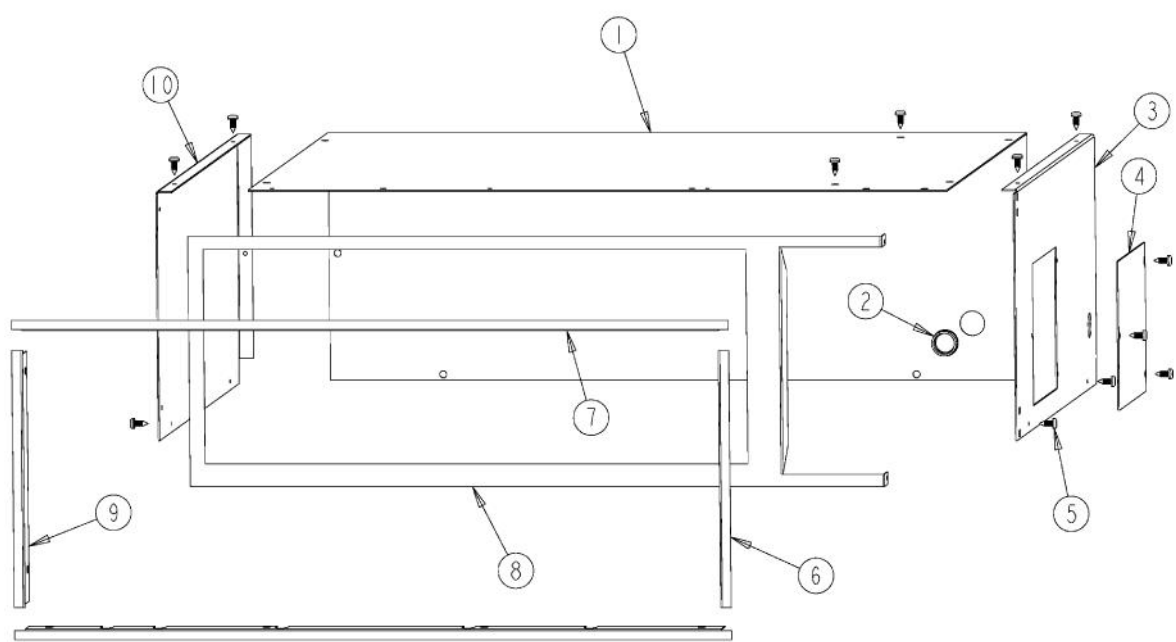

----- Manual continues below -----

Ref #	Part Number	Qty.	Description
1	PE070147		TERMINAL BLOCK
2	PD020010		10 X 3/8 GREEN GROUNDING SCREW
3	PD020009		10 X 1 PH. HD. PAN HD. SMS
4	A2002195		POWER CORD MOUNTING BRKT (VDSC)
5	A1002457		POWER CORD MOUNTING STRAP (VDSC)
6	PB010167		THERMOSTAT
7	A2006075		THERMOSTAT SPACER, DESIGNER
8	PD020076		6-32 X 3/8 PHILL PAN MS
9	B20013480		CONTROL PANEL XSSX (VEWD/DEWD)
10	PB010201		DESIGNER WD KNOB
11	024914-000		DFWD CP GRAPHICS
12	PE050023		OVEN IND. LIGHT (LENS & BEZEL)
13	PD020087		10 X 1/2 PAN PH. TEK ZINC
14	PE050024		OVEN IND. LIGHT (LIGHT HOUSING)
15	A20015286		INSULATION PANEL (VEWD)

Ref #	Part Number	Qty.	Description
1	B20015276		TOP INSIDE PANEL - 27 (VEWD173)
2	B2003181		REAR RACK - (VEWD172)
3	B2004180		REAR INSIDE PANEL - 27 (VEWD)
4	PC040019		POP RIVET (0.125 GR X 0.156 DIA)
5	PD030012		6-32 HEX NUT
6	PC020022		WARMING DRAWER SLIDES
7	B20015285		INSIDE PANEL RH (VEWD)
8	PD020087		10 X 1/2 PAN PH. TEK ZINC
9	G31015250		WARMING DRAWER ASSY (27)
10	B2004125		DRAWER STOP 27
11	B2004188		GASKET FRAME - (VEWD172)
NI	PB070072		WARMING DRAWER GASKET 6`/UNIT
12	B10015266		27 I/S DOOR PANEL (DFWD171)
13	PD020076		6-32 X 3/8 PHILL PAN MS
14	B20015284		INSIDE PANEL LH (VEWD)
15	B2003180		FRONT RACK - (VEWD172)
16	PA030005		6OZ. STAINLESS STEEL BOWL (6960)

Ref #	Part Number	Qty.	Description
1	A20015287		OUTER TOP PANEL (VEWD173)
2	PD040005		SNAP BUSHING - 7/8
3	A20015823		OUTER SIDE PANEL - RH
4	A1004135		ACCESS PLATE (VEWD)
5	PD020087		10 X 1/2 PAN PH. TEK ZINC
6	B20015272		RH SIDE TRIM (DFWD)
7	B20015290		TOP/BOTTOM TRIM 27 (DFWD171)
8	B20015264		FRONT FRAME (DFWD171)
9	B20015267		LH SIDE TRIM (DFWD)
10	A20015282		OUTER SIDE PANEL LH (VEWD)