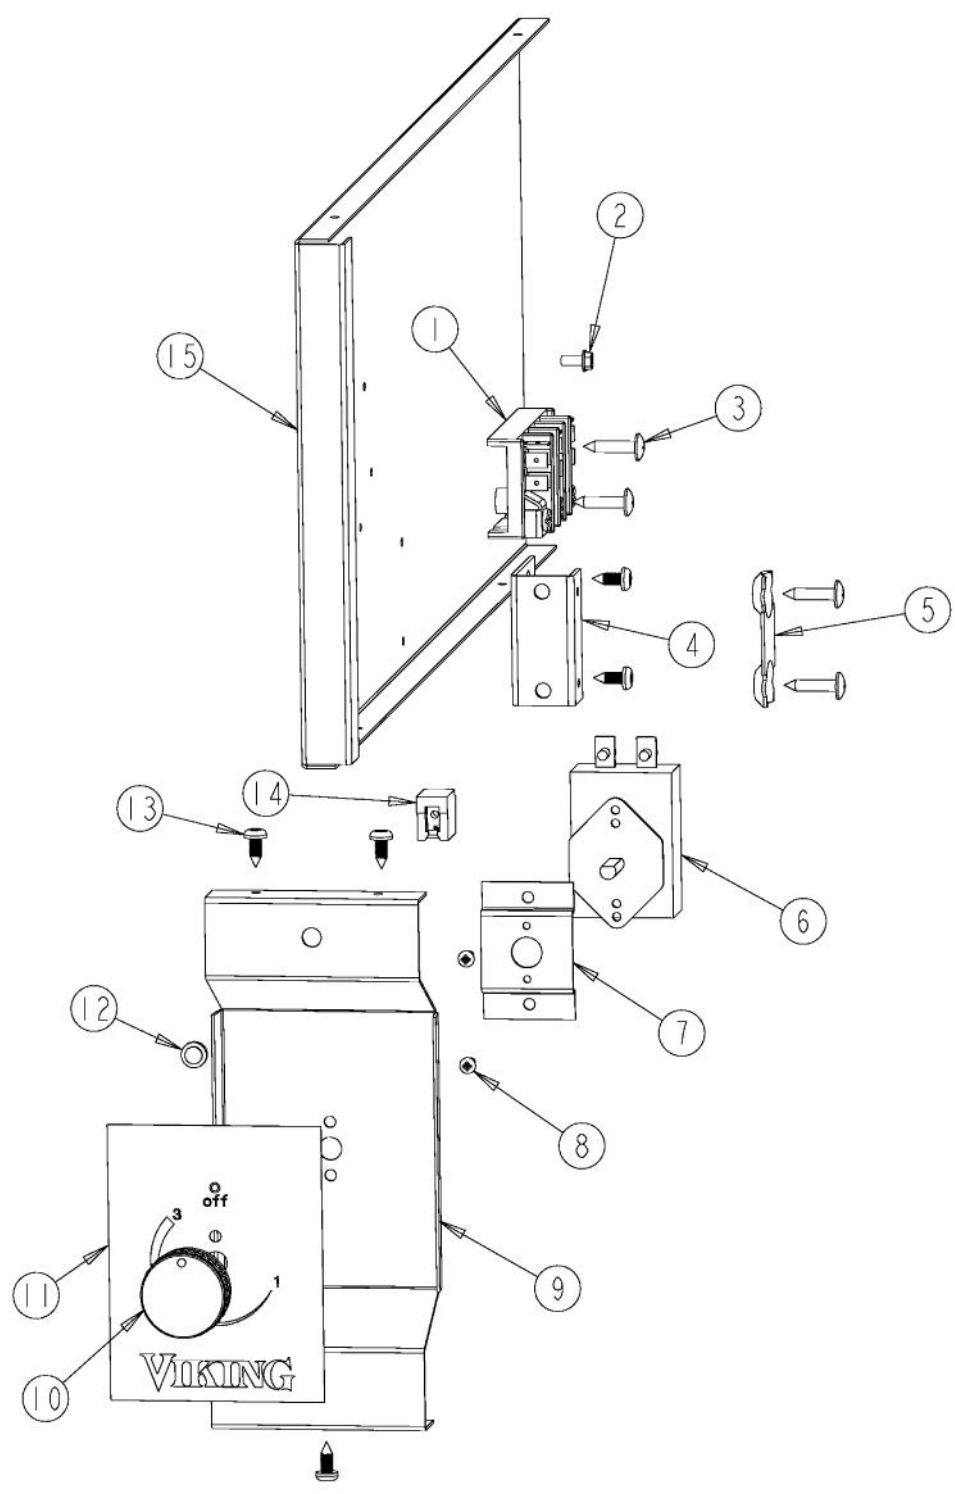

----- Manual continues below -----

Ref #	Part Number	Qty.	Description
1	PE070147		TERMINAL BLOCK
2	PD020010		10 X 3/8 GREEN GROUNDING SCREW
3	PD020009		10 X 1 PH. HD. PAN HD. SMS
4	A2002195		POWER CORD MOUNTING BRKT (VDSC)
5	A1002457		POWER CORD MOUNTING STRAP (VDSC)
6	PB010167		THERMOSTAT
7	A2006075		THERMOSTAT SPACER, DESIGNER
8	PD020076		6-32 X 3/8 PHILL PAN MS
9	B20013480		CONTROL PANEL XSSX (VEWD/DEWD)
10	PB010201		DESIGNER WD KNOB
11	024914-000		DFWD CP GRAPHICS
12	PE050023		OVEN IND. LIGHT (LENS & BEZEL)
13	PD020087		10 X 1/2 PAN PH. TEK ZINC
14	PE050024		OVEN IND. LIGHT (LIGHT HOUSING)
15	A20015286		INSULATION PANEL (VEWD)

Ref #	Part Number	Qty.	Description
1	B20015276		TOP INSIDE PANEL - 27 (VEWD173)
2	B2003181		REAR RACK - (VEWD172)
3	B2004180		REAR INSIDE PANEL - 27 (VEWD)
4	PC040019		POP RIVET (0.125 GR X 0.156 DIA)
5	PD030012		6-32 HEX NUT
6	PC020022		WARMING DRAWER SLIDES
7	B20015285		INSIDE PANEL RH (VEWD)
8	PD020087		10 X 1/2 PAN PH. TEK ZINC
9	G31015250		WARMING DRAWER ASSY (27)
10	B2004125		DRAWER STOP 27
11	B2004188		GASKET FRAME - (VEWD172)
NI	PB070072		WARMING DRAWER GASKET 6`/UNIT
12	B10015266		27 I/S DOOR PANEL (DFWD171)
13	PD020076		6-32 X 3/8 PHILL PAN MS
14	B20015284		INSIDE PANEL LH (VEWD)
15	B2003180		FRONT RACK - (VEWD172)
16	PA030005		6OZ. STAINLESS STEEL BOWL (6960)

Ref #	Part Number	Qty.	Description
1	A20015287		OUTER TOP PANEL (VEWD173)
2	PD040005		SNAP BUSHING - 7/8
3	A20015823		OUTER SIDE PANEL - RH
4	A1004135		ACCESS PLATE (VEWD)
5	PD020087		10 X 1/2 PAN PH. TEK ZINC
6	B20015272		RH SIDE TRIM (DFWD)
7	B20015290		TOP/BOTTOM TRIM 27 (DFWD171)
8	B20015264		FRONT FRAME (DFWD171)
9	B20015267		LH SIDE TRIM (DFWD)
10	A20015282		OUTER SIDE PANEL LH (VEWD)