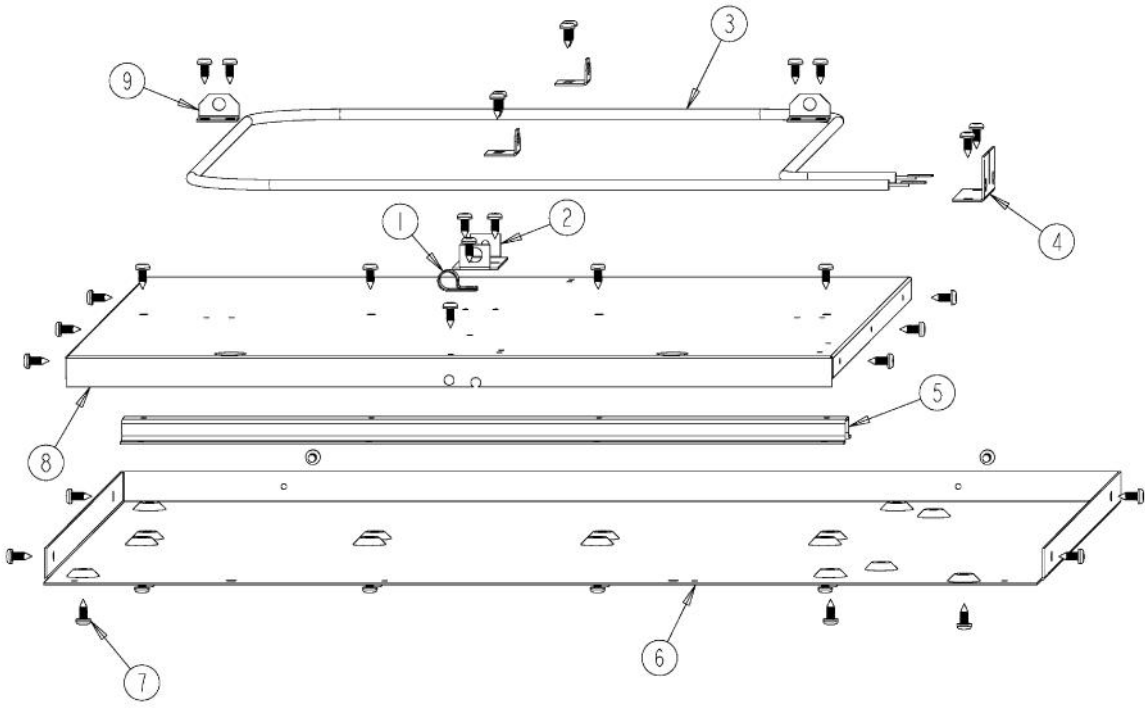

----- Manual continues below -----

Ref #	Part Number	Qty.	Description
1	PE070147		TERMINAL BLOCK
2	PD020010		10 X 3/8 GREEN GROUNDING SCREW
3	PD020009		10 X 1 PH. HD. PAN HD. SMS
4	A2002195		POWER CORD MOUNTING BRKT (VDSC)
5	A1002457		POWER CORD MOUNTING STRAP (VDSC)
6	PB010167		THERMOSTAT
7	A2006075		THERMOSTAT SPACER, DESIGNER
8	PD020076		6-32 X 3/8 PHILL PAN MS
9	B20013480		CONTROL PANEL XSSX (VEWD/DEWD)
10	PB010201		DESIGNER WD KNOB
11	024914-000		DFWD CP GRAPHICS
12	PE050023		OVEN IND. LIGHT (LENS & BEZEL)
13	PD020087		10 X 1/2 PAN PH. TEK ZINC
14	PE050024		OVEN IND. LIGHT (LIGHT HOUSING)
15	A20015286		INSULATION PANEL (VEWD)

Ref #	Part Number	Qty.	Description
1	B20015276		TOP INSIDE PANEL - 27 (VEWD173)
2	B2003181		REAR RACK - (VEWD172)
3	B2004180		REAR INSIDE PANEL - 27 (VEWD)
4	PC040019		POP RIVET (0.125 GR X 0.156 DIA)
5	PD030012		6-32 HEX NUT
6	PC020022		WARMING DRAWER SLIDES
7	B20015285		INSIDE PANEL RH (VEWD)
8	PD020087		10 X 1/2 PAN PH. TEK ZINC
9	G31015250		WARMING DRAWER ASSY (27)
10	B2004125		DRAWER STOP 27
11	B2004188		GASKET FRAME - (VEWD172)
NI	PB070072		WARMING DRAWER GASKET 6`/UNIT
12	B10015266		27 I/S DOOR PANEL (DFWD171)
13	PD020076		6-32 X 3/8 PHILL PAN MS
14	B20015284		INSIDE PANEL LH (VEWD)
15	B2003180		FRONT RACK - (VEWD172)
16	PA030005		6OZ. STAINLESS STEEL BOWL (6960)

Ref #	Part Number	Qty.	Description
1	A20015287		OUTER TOP PANEL (VEWD173)
2	PD040005		SNAP BUSHING - 7/8
3	A20015823		OUTER SIDE PANEL - RH
4	A1004135		ACCESS PLATE (VEWD)
5	PD020087		10 X 1/2 PAN PH. TEK ZINC
6	B20015272		RH SIDE TRIM (DFWD)
7	B20015290		TOP/BOTTOM TRIM 27 (DFWD171)
8	B20015264		FRONT FRAME (DFWD171)
9	B20015267		LH SIDE TRIM (DFWD)
10	A20015282		OUTER SIDE PANEL LH (VEWD)