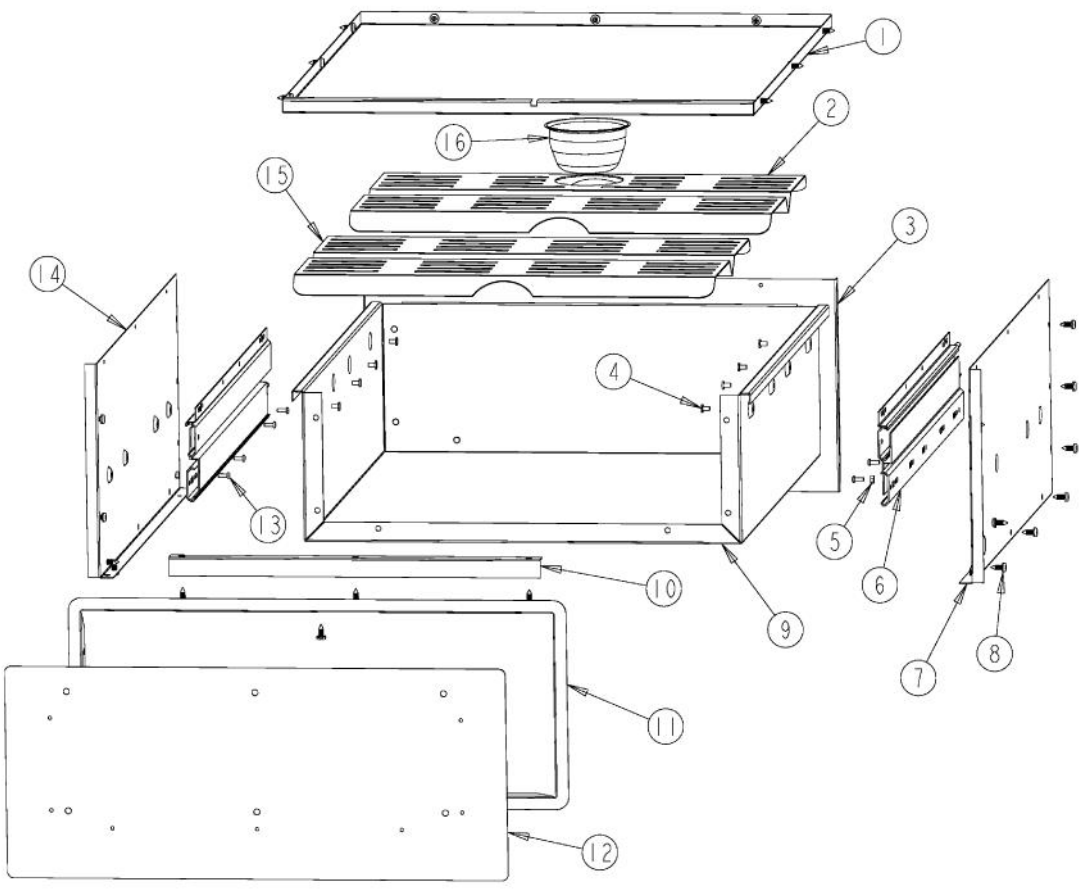

----- Manual continues below -----

Ref #	Part Number	Qty.	Description
1	PE070147		TERMINAL BLOCK
2	PD020010		10 X 3/8 GREEN GROUNDING SCREW
3	PD020009		10 X 1 PH. HD. PAN HD. SMS
4	A2002195		POWER CORD MOUNTING BRKT (VDSC)
5	A1002457		POWER CORD MOUNTING STRAP (VDSC)
6	PB010167		THERMOSTAT
7	A2006075		THERMOSTAT SPACER, DESIGNER
8	PD020076		6-32 X 3/8 PHILL PAN MS
9	B20013480		CONTROL PANEL XSSX (VEWD/DEWD)
10	PB010201		DESIGNER WD KNOB
11	024914-000		DFWD CP GRAPHICS
12	PE050023		OVEN IND. LIGHT (LENS & BEZEL)
13	PD020087		10 X 1/2 PAN PH. TEK ZINC
14	PE050024		OVEN IND. LIGHT (LIGHT HOUSING)
15	A20015286		INSULATION PANEL (VEWD)

Ref #	Part Number	Qty.	Description
1	B20015276		TOP INSIDE PANEL - 27 (VEWD173)
2	B2003181		REAR RACK - (VEWD172)
3	B2004180		REAR INSIDE PANEL - 27 (VEWD)
4	PC040019		POP RIVET (0.125 GR X 0.156 DIA)
5	PD030012		6-32 HEX NUT
6	PC020022		WARMING DRAWER SLIDES
7	B20015285		INSIDE PANEL RH (VEWD)
8	PD020087		10 X 1/2 PAN PH. TEK ZINC
9	G31015250		WARMING DRAWER ASSY (27)
10	B2004125		DRAWER STOP 27
11	B2004188		GASKET FRAME - (VEWD172)
NI	PB070072		WARMING DRAWER GASKET 6`/UNIT
12	B10015266		27 I/S DOOR PANEL (DFWD171)
13	PD020076		6-32 X 3/8 PHILL PAN MS
14	B20015284		INSIDE PANEL LH (VEWD)
15	B2003180		FRONT RACK - (VEWD172)
16	PA030005		6OZ. STAINLESS STEEL BOWL (6960)

Ref #	Part Number	Qty.	Description
1	A20015287		OUTER TOP PANEL (VEWD173)
2	PD040005		SNAP BUSHING - 7/8
3	A20015823		OUTER SIDE PANEL - RH
4	A1004135		ACCESS PLATE (VEWD)
5	PD020087		10 X 1/2 PAN PH. TEK ZINC
6	B20015272		RH SIDE TRIM (DFWD)
7	B20015290		TOP/BOTTOM TRIM 27 (DFWD171)
8	B20015264		FRONT FRAME (DFWD171)
9	B20015267		LH SIDE TRIM (DFWD)
10	A20015282		OUTER SIDE PANEL LH (VEWD)