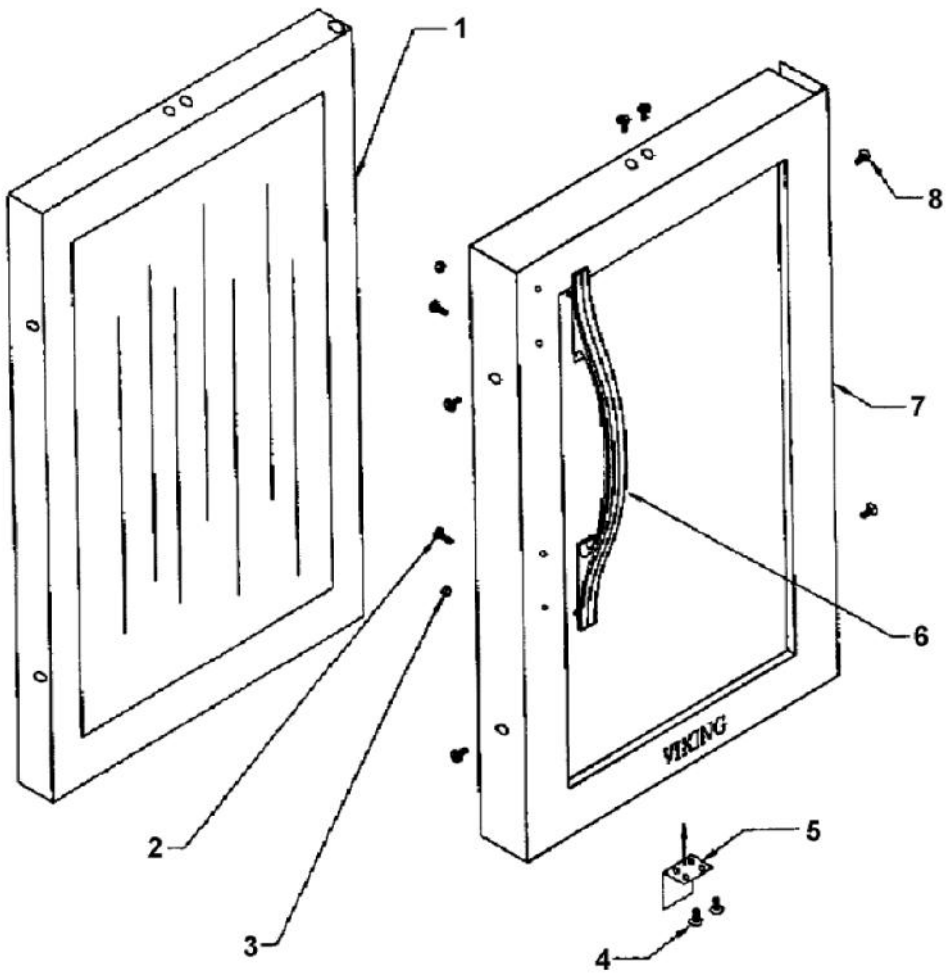

Ref #	Part Number	Qty.	Description
1	PW210034		GLASS (FLUTED) 42244128
2	PW200049		SCREW (PACK OF 2)
3	PW200050		HEX-KEP NUT (42247454)
4	PW200051		SCREW
5	PW220012		SUB TO PW220003 - STRIKER PLATE 41004710
6	PE030090		DOOR HANDLE - SS
6	PE030090PVD		DOOR HANDLE 27 XBRX PVD
7	PW230027		DOOR HANDLE FRAME (LH) 42243782
7	PW230025		DOOR HANDLE FRAME (RH) (42243781)
8	PW200052		SUB TO PW200035 - SCREW (41005535)
NI	G5098060SS		DR. ASSY DUWC/DUAR140 XSSX FLUT. LH (42246351)
NI	G5098060SSBR		COMPLETE DOOR ASSY. (LH) - BR
NI	G5098064SS		DR. ASSY DUWC/DUAR140 XSSX FLUT. RH - 42246346
NI	G5098064SSBR		COMPLETE DOOR ASSEMBLY - SSBR (RH)