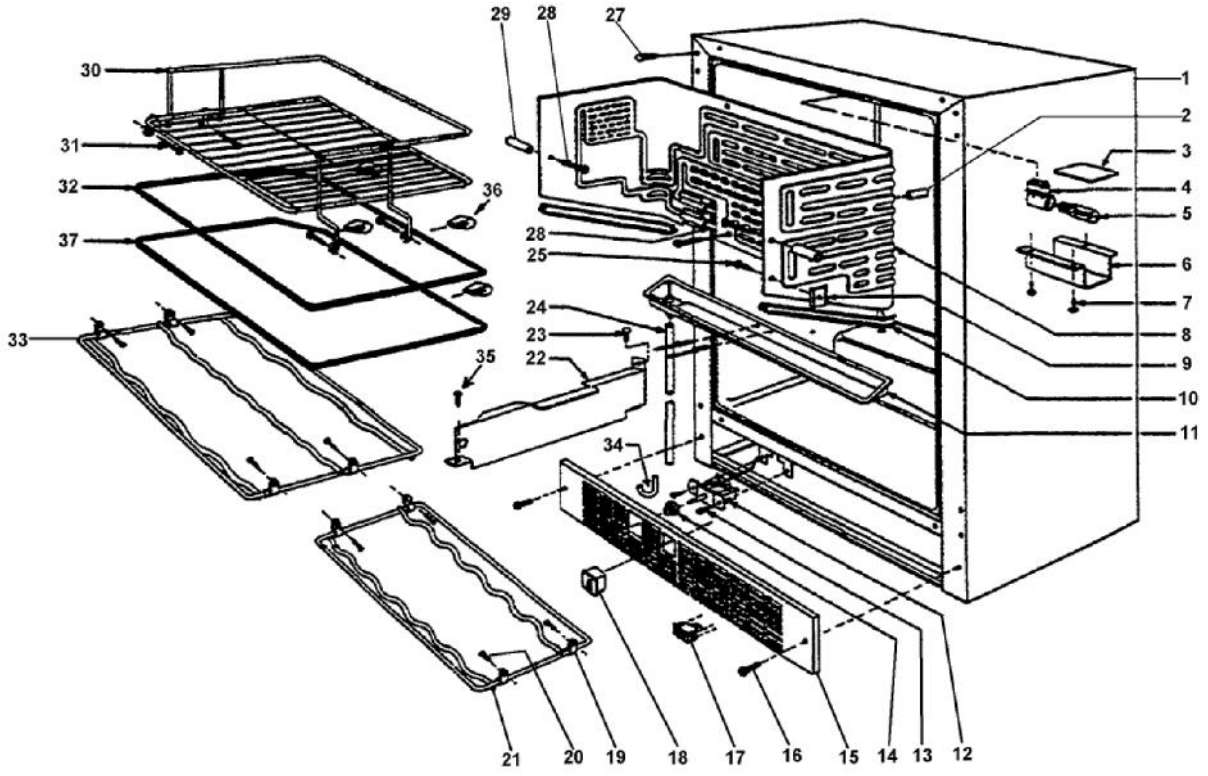

----- Manual continues below -----

Ref #	Part Number	Qty.	Description
1	PW210019		CABINET
2	PW200009		EVAPORATOR SPACER
3	PW220001		LIGHT SHIELD (VUWC140)X42242070
4	PW240013		LAMP SOCKET (VUWC140) X 2240003A
5	PW240014		LIGHT BULB 15 WATT VUWC 2240004A
6	PW220002		LENS COVER,INTER. LGT(VUWC)42242035
7	PW200010		SCREW, LENS COVER (QTY OF 2)
8	PW200001		EVAPORATOR ASSEMBLY 42241493
9	PW200001		EVAPORATOR ASSEMBLY 42241493
10	PW230003		EVAPORATOR TRIM (VUWC140) 42241384
11	PW210012		DRIP TRAY & 2 POP RVT(VUWC)42242603
12	PW240019		THERMOSTAT
13	PW240015		SUB TO PW240028
14	PW230004		THERMOSTAT KNOB (VUWC140)X42241950
15	PW210003		GRILLE, (VUWC140) X 42242485
16	PW200003		SCREW 42242847 (PKG 20)
17	PW240017		LIGHT SWITCH PLUNGER VUWC 42241373
18	PW230012		LIGHT SWITCH, PLUNGER XBKX 42242915
19	PW200011		P CLAMP & SCREWS (PKG 20) 42242071
20	PW200004		SCREW LENS COVER 42243354
21	PW210004		BTM WINE RACK W/ P CLAMPS 42242072
22	PW210005		FRONT SHIELD(VUWC140)X 41003674
23	PW200005		DART CLIP, FRONT SHROUD
24	PW240021		DRAIN TUBE (42242079)
25	PW200006		SCREW
26	PW200012		CAPS, EVAPOR. PORTS(VUWC)X42242606
27	PW200013		SUB TO PW200018 - HOLE PLUG WHITE
28	PW200007		SCREW, EVAPOR. (VUWC140)X 08204902
29	PW200014		3/4 WHITE SPACER (41002929)
30	PW210017		WIRE SHELF TOP (42242958)
31	PW200015		SCREWS 08205079
32	PW210022		LARGE GLASS SHELF & TRIM 42243083
33	PW210008		MID WINE RACK W/ P CLAMPS 42241943
34	PW220007		J TRAP
35	PW200008		SCREW
36	PW220005		SPACER, GLASS SHELF 42242960(PKG2)
37	PW210023		SHORT GLASS SHELF AND TRIM