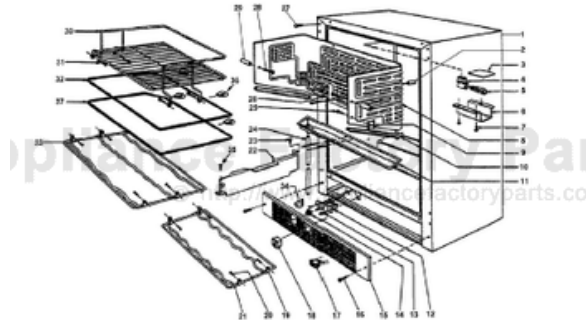

[Find Your VIKING Refrigerator Parts - Select From 341 Models](#)

----- Manual continues below -----