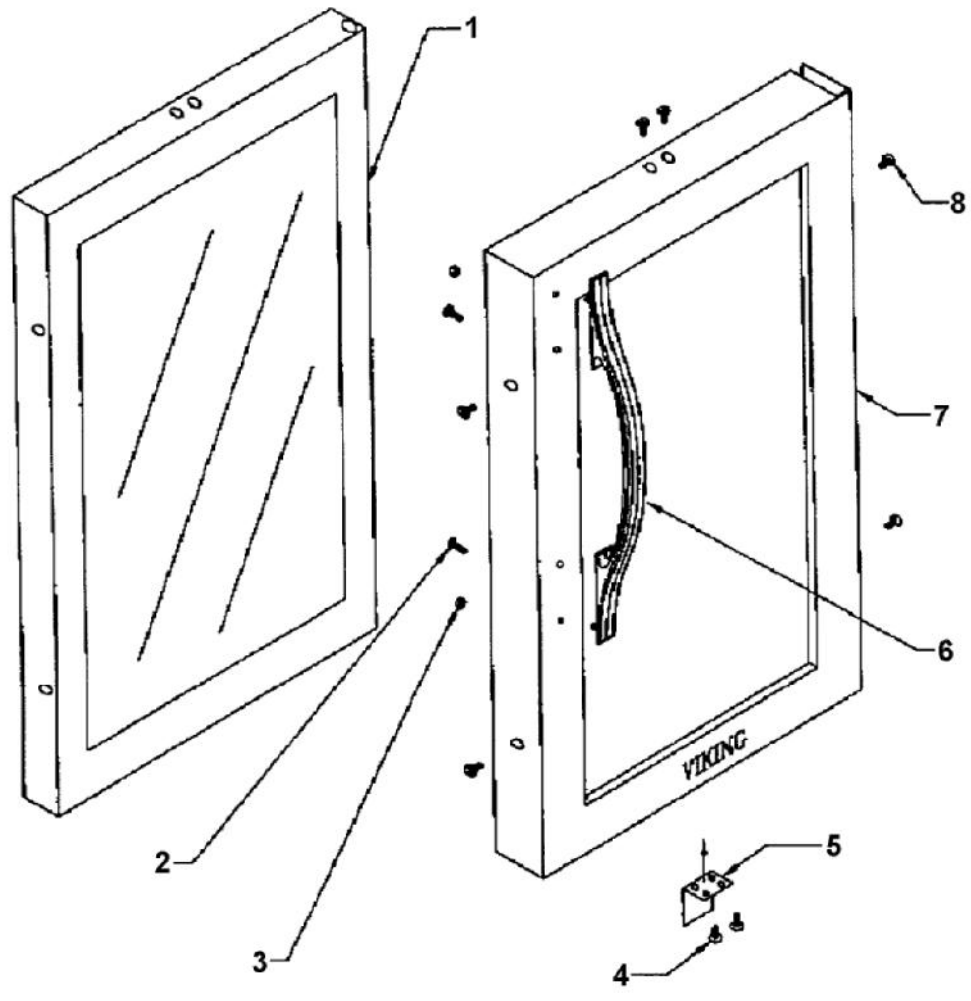

Ref #	Part Number	Qty.	Description
1	PW210035		GLASS
2	PW200049		SCREW (PACK OF 2)
3	PW200050		HEX-KEP NUT (42247454)
4	PW200051		SCREW
5	PW220012		SUB TO PW220003 - STRIKER PLATE 41004710
6	PE030090		DOOR HANDLE - SS
6	PE030090PVD		DOOR HANDLE 27 XBRX PVD
7	PW230027		DOOR HANDLE FRAME (LH) 42243782
7	PW230025		DOOR HANDLE FRAME (RH) (42243781)
8	PW200052		SUB TO PW200035 - SCREW (41005535)
NI	G5098058SS		SUB TO 002543-000 - COMPLETE DOOR ASSEMBLY - SS (LH)
NI	G5098058SSBR		COMPLETE DOOR ASSY. - SSBR (LH)
NI	G5098059SS		COMPLETE DOOR ASSEMBLY - SS (RH)
NI	G5098059SSBR		COMPLETE DOOR ASSY. - SSBR (RH)