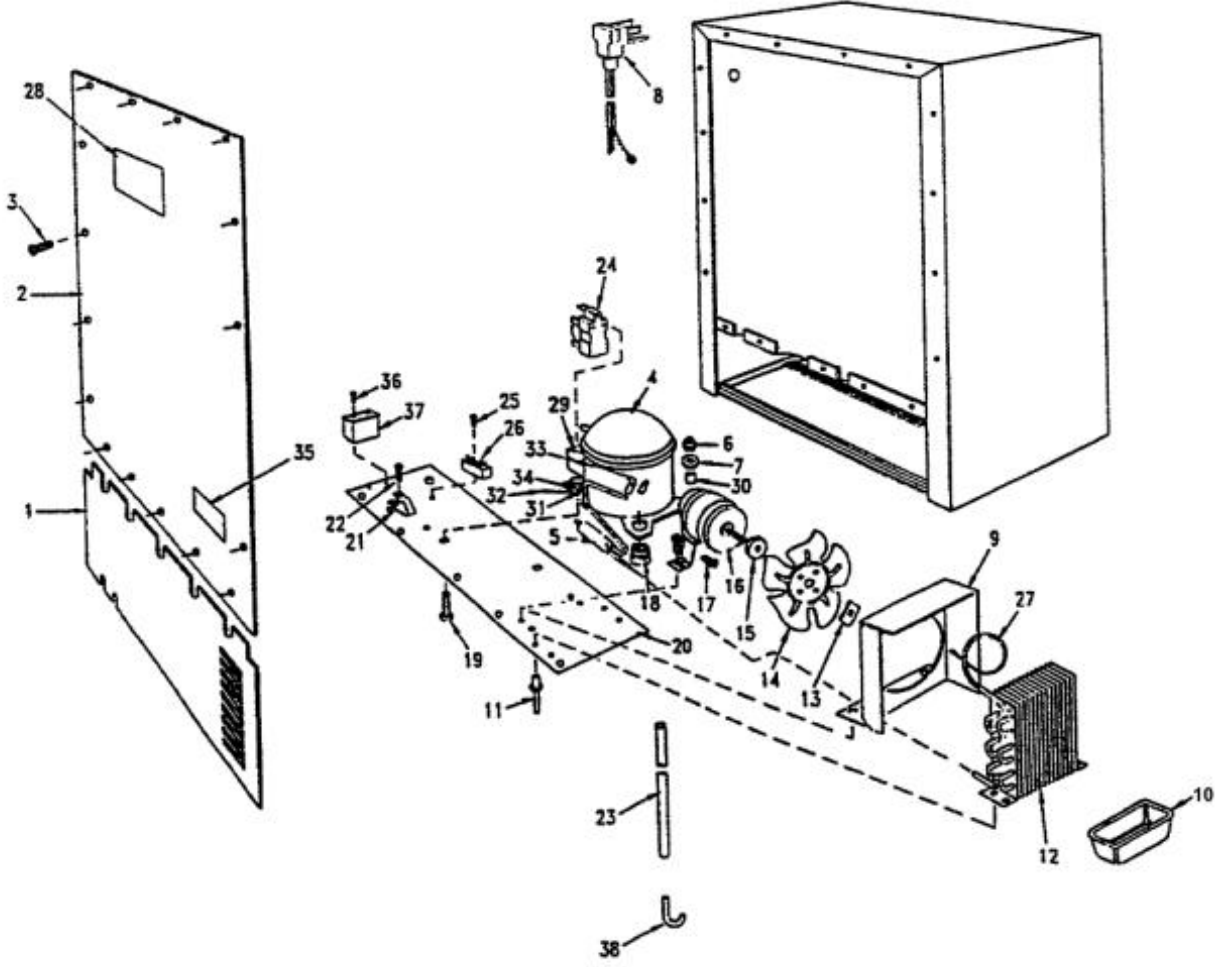

----- Manual continues below -----

Ref #	Part Number	Qty.	Description
1	PW210019		CABINET
2	PW200009		EVAPORATOR SPACER
3	PW220001		LIGHT SHIELD (VUWC140)X42242070
4	PW240013		LAMP SOCKET (VUWC140) X 2240003A
5	PW240014		LIGHT BULB 15 WATT VUWC 2240004A
6	PW220002		LENS COVER,INTER. LGT(VUWC)42242035
7	PW200010		SCREW, LENS COVER (QTY OF 2)
8	PW200001		EVAPORATOR ASSEMBLY 42241493
9	PW200001		EVAPORATOR ASSEMBLY 42241493
10	PW230003		EVAPORATOR TRIM (VUWC140) 42241384
11	PW210012		DRIP TRAY & 2 POP RVT(VUWC)42242603
12	PW240019		THERMOSTAT
13	PW240015		SUB TO PW240028
14	PW230004		THERMOSTAT KNOB (VUWC140)X42241950
15	PW210003		GRILLE, (VUWC140) X 42242485
16	PW200003		SCREW 42242847 (PKG 20)
17	PW240017		LIGHT SWITCH PLUNGER VUWC 42241373
18	PW230012		LIGHT SWITCH, PLUNGER XBKX 42242915
19	PW200011		P CLAMP & SCREWS (PKG 20) 42242071
20	PW200004		SCREW LENS COVER 42243354
21	PW210004		BTM WINE RACK W/ P CLAMPS 42242072
22	PW210005		FRONT SHIELD(VUWC140)X 41003674
23	PW200005		DART CLIP, FRONT SHROUD
24	PW240021		DRAIN TUBE (42242079)
25	PW200006		SCREW
26	PW200012		CAPS, EVAPOR. PORTS(VUWC)X42242606
27	PW200013		SUB TO PW200018 - HOLE PLUG WHITE
28	PW200007		SCREW, EVAPOR. (VUWC140)X 08204902
29	PW200014		3/4 WHITE SPACER (41002929)
30	PW210017		WIRE SHELF TOP (42242958)
31	PW200015		SCREWS 08205079
32	PW210022		LARGE GLASS SHELF & TRIM 42243083
33	PW210008		MID WINE RACK W/ P CLAMPS 42241943
34	PW220007		J TRAP
35	PW200008		SCREW
36	PW220005		SPACER, GLASS SHELF 42242960(PKG2)
37	PW210023		SHORT GLASS SHELF AND TRIM