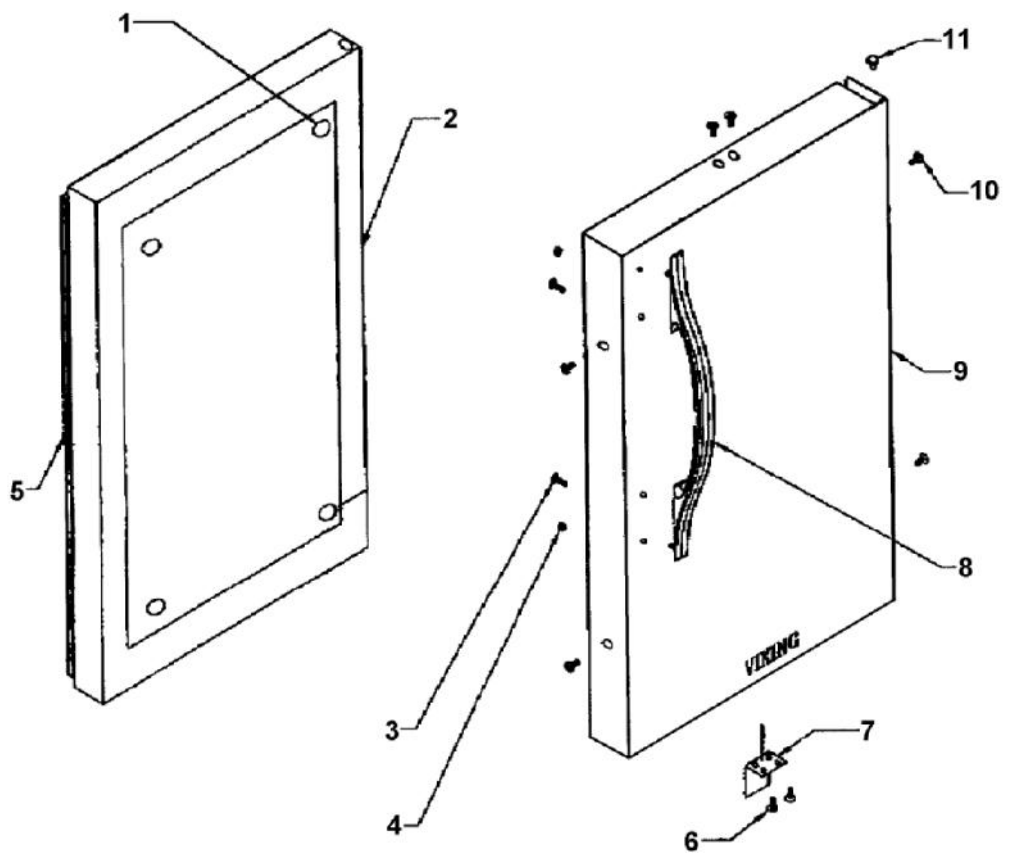

Ref #	Part Number	Qty.	Description
1	PW210035		GLASS
2	PW200049		SCREW (PACK OF 2)
3	PW200050		HEX-KEP NUT (42247454)
4	PW200051		SCREW
5	PW220012		SUB TO PW220003 - STRIKER PLATE 41004710
6	PE030090		DOOR HANDLE - SS
6	PE030090PVD		DOOR HANDLE 27 XBRX PVD
7	PW230027		DOOR HANDLE FRAME (LH) 42243782
7	PW230025		DOOR HANDLE FRAME (RH) (42243781)
8	PW200052		SUB TO PW200035 - SCREW (41005535)
NI	G5098058SS		SUB TO 002543-000 - COMPLETE DOOR ASSEMBLY - SS (LH)
NI	G5098058SSBR		COMPLETE DOOR ASSY. - SSBR (LH)
NI	G5098059SS		COMPLETE DOOR ASSEMBLY - SS (RH)
NI	G5098059SSBR		COMPLETE DOOR ASSY. - SSBR (RH)