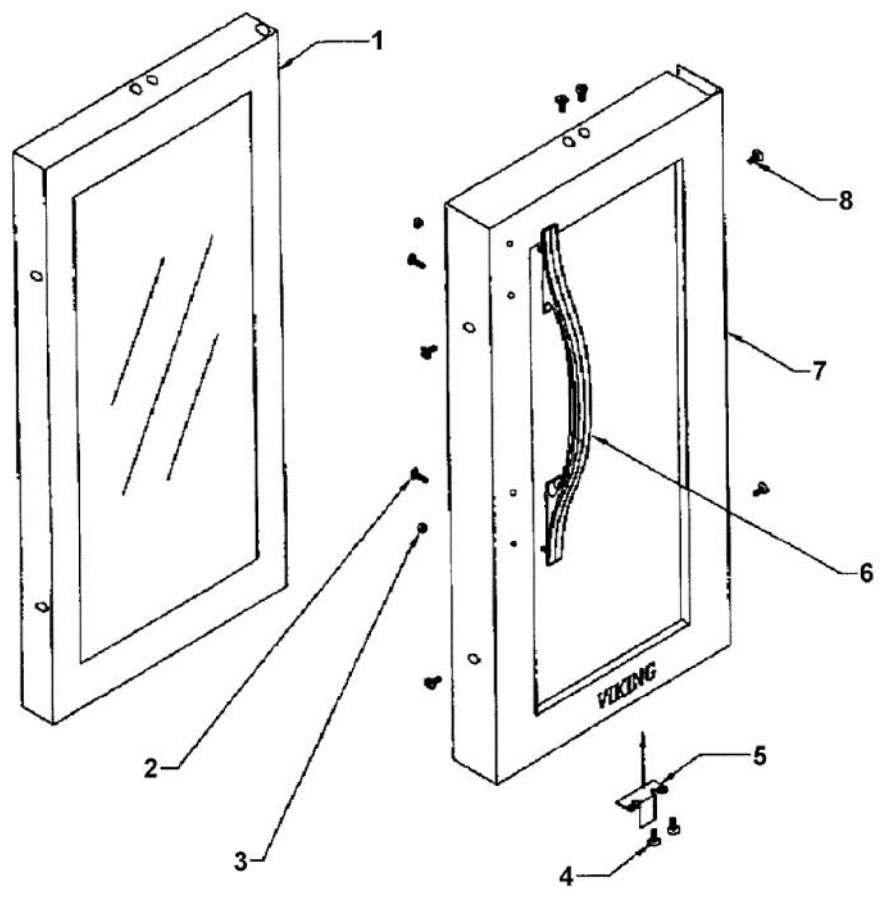

Ref #	Part Number	Qty.	Description
1	PW210036		CLEAR GLASS (42244130)
2	PW200049		SCREW (PACK OF 2)
3	PW200050		HEX-KEP NUT (42247454)
4	PW200051		SCREW
5	PW220013		STRIKER PLATE (41006713)
6	PE030090		HANDLE - SS
	PE030090PVD		DOOR HANDLE 27 XBRX PVD
7	PW230031		DOOR HANDLE FRAME (LH)
			DOOR HANDLE FRAME (RH)
8	PW200052		SUB TO PW200035 - SCREW (41005535)
NI	G5098067SS		DUAR/WC 150 GLD L SSDF DOOR ASSY
	G5098067SSBR		COMPLETE DOOR ASSY - SSBR (LH)
NI	G5098068SS		DR ASSY DUWC/DUAR150 XSSX CLR. RH 42244074
	G5098068SSBR		COMPLETE DOOR ASSY - SSBR (RH)