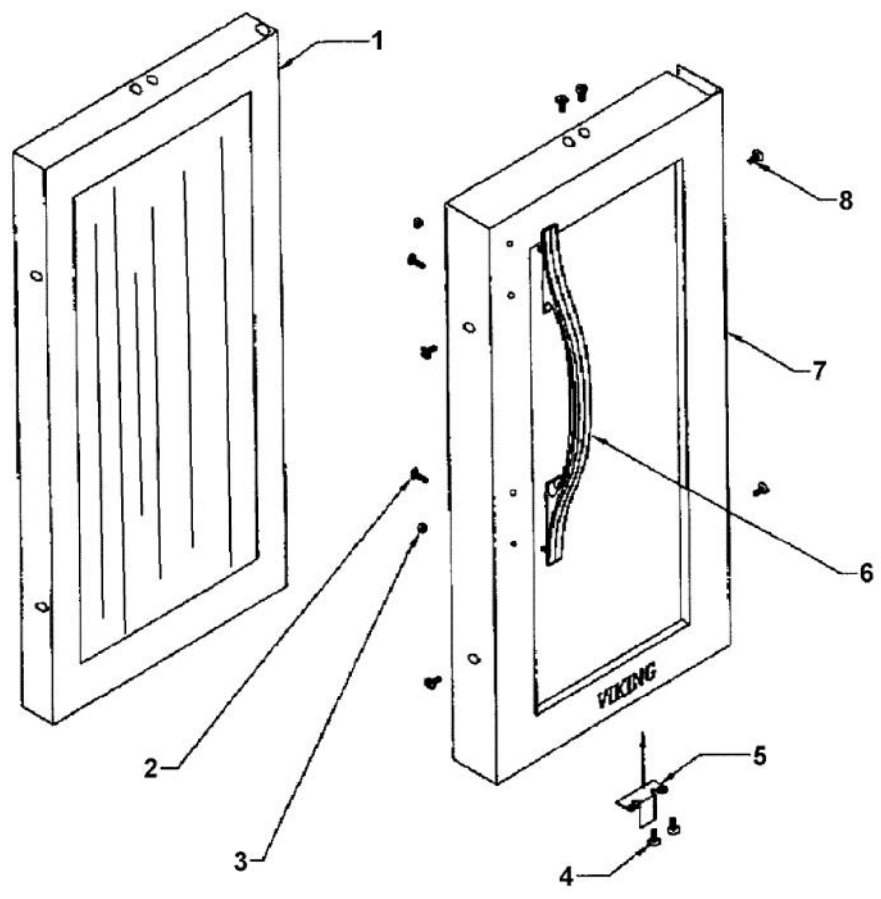

Ref #	Part Number	Qty.	Description
1	PW210037		FLUTED DOOR W/O FRAME (42243722)
2	PW200049		SCREW (PACK OF 2)
3	PW200050		HEX-KEP NUT (42247454)
4	PW200051		SCREW
5	PW220013		STRIKER PLATE (41006713)
6	PE030090		HANDLE - SS
	PE030090PVD		DOOR HANDLE 27 XBRX PVD
7	PW230031		DOOR HANDLE FRAME (LH)
			DOOR HANDLE FRAME (RH)
8	PW200052		SUB TO PW200035 - SCREW (41005535)
NI	G5098069SS		DR ASSY DUWC/DUAR150 XSSX FLU. LH
	G5098069SSBR		COMPLETE DOOR ASSY - SSBR (LH)
NI	G5098070SS		COMPLETE DOOR ASSY - SS (RH)
	G5098070SSBR		COMPLETE DOOR ASSY - SSBR (RH)