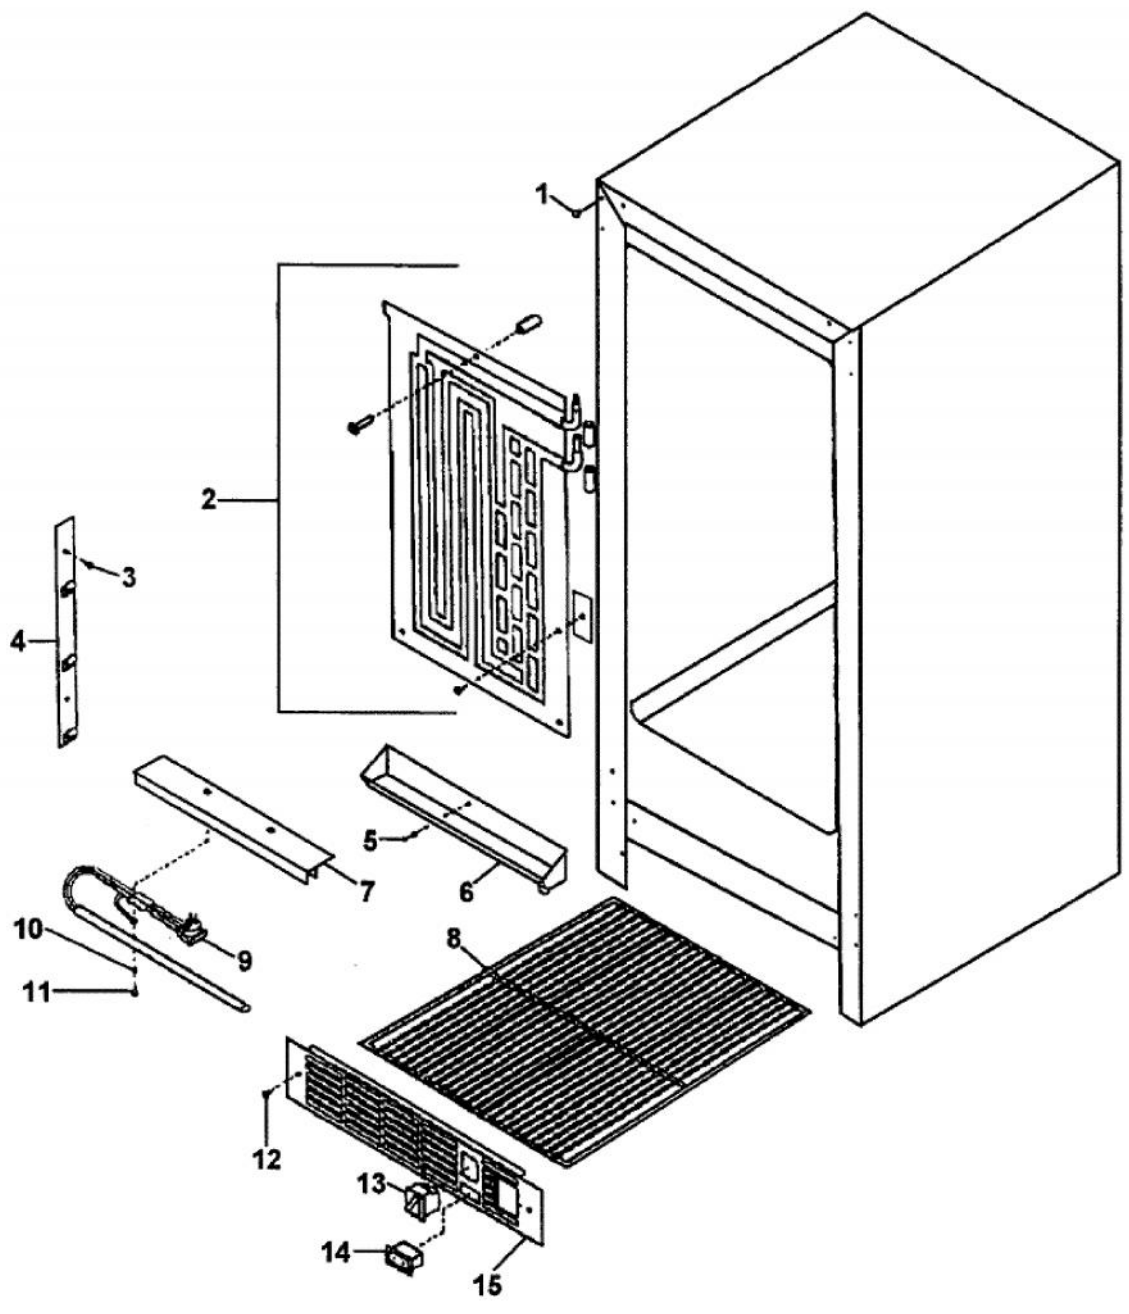

Ref #	Part Number	Qty.	Description
1	Not Replacable		CABINET ASSEMBLY
2	PW240029		CONDENSER 42242893
3	PW300141		POP RIVET, SS (VUIM150) 42243617
4	PW240030		DRIER (42242894)
5	PW300152		FAN MOTOR ASSY (VUIM150) 42244701
6	PW210024		FAN SHROUD
7	PW240041		COMPRESSOR 15 (42242896)
8	PW300168		CARRIAGE BOLT (VUIM150) 42243618
9	PW300143		LOCK WASHER (VUIM150) 42243619
10	PW300169		LOCK NUT
11	PW240031		GROUND WIRE COMPRESSOR (42243623)
12	PW200027		NO. 8 STAR WASHER
13	PW200028		HEX HEAD SCREW
14	PW240007		PTC STARTER (VUWC140) 42242427
15	PW210025		BACK PANEL (42242897)
16	PW200004		SCREW LENS COVER 42243354
17	PW210014		DRIP PAN ASSY. (VUWC140)X42242055
18	PW240008		TERMINAL BLOCK VUWC140 42242407
19	PW200029		SCREW
20	PW240012		RUN CAPACITOR (VUWC140) 42242061
21	PW240033		SSAC CONTROL (AFTER 8/1/01)
22	PW240034		POWER CORD VUWC150 (41006714)
23	PW230004		THERMOSTAT KNOB (VUWC140)X42241950
24	PW200002		SCREW 8204905
25	PW220009		DRAIN TUBE J-TRAP (42242901)
26	PW240035		DRAIN TUBE 41005383