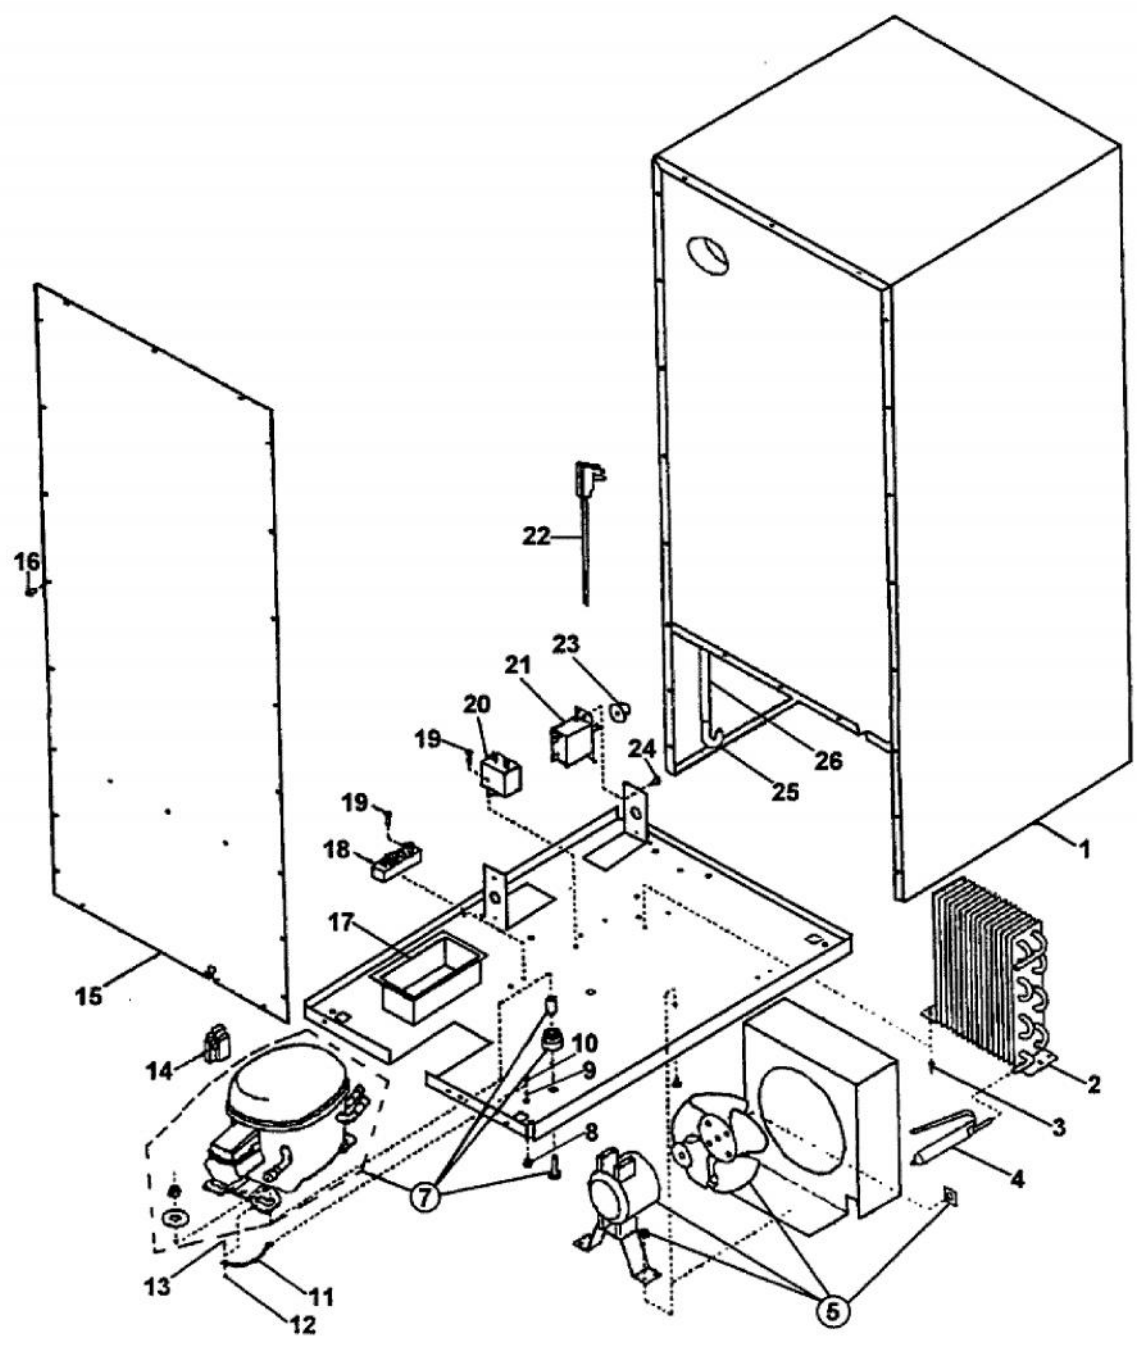

----- Manual continues below -----

Functional Parts

Ref #	Part Number	Qty.	Description
1	PW240012		RUN CAPACITOR (VUWC140) 42242061
2	PW240041		COMPRESSOR 15 (42242896)
3	PW240029		CONDENSER 42242893
4	PW240036		EVAPORATOR ASSEMBLY 42243577
5	PW300152		FAN MOTOR ASSY (VUIM150) 42244701
6	PW240039		LIGHT SWITCH - BLACK GRILLE
7	PW240016		ON / OFF SWITCH
8	PW240040		ON / OFF SWITCH
9	PW240007		PTC STARTER (VUWC140) 42242427
10	PW240033		SSAC CONTROL
11	PW240008		TERMINAL BLOCK VUWC140 42242407