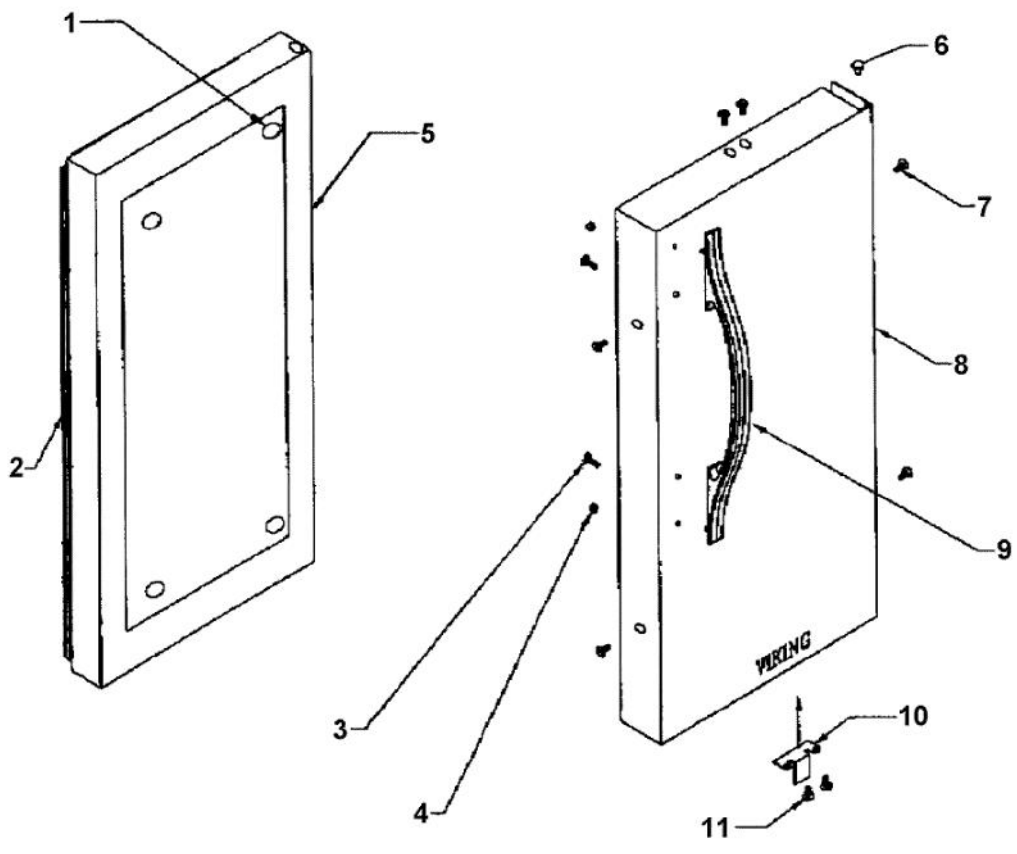

Ref #	Part Number	Qty.	Description
1	PW300138		HOLE PLUG
2	PW240036		EVAPORATOR ASSEMBLY 42243577
3	PW200004		SCREW LENS COVER 42243354
4	PW210026		RACK STRIP
5	PW200042		POP RIVET
6	PW210027		DRIP TRAY (42242903)
7	PW240037		LIGHT EXTRUSION 41005657
8	PW210028		WIRE SHELF 42243598
NI	PW210029		GLASS SHELF 42243597
NI	PW210030		WINE RACK 42243599
9	PW240038		AURA LIGHT ASSY
10	PW200043		LOCK WASHER
11	PW200008		SCREW
12	PW200003		SCREW 42242847 (PKG 20)
	PW300144		SCREW, GRILLE - WH (VUIM) 42243104
13	PW240016		ON / OFF SWITCH
	PW240039		LIGHT SWITCH - BLACK GRILLE
14	PW240040		ON / OFF SWITCH
15	PW210031		GRILLE-BLACK 42242909
	PW210032		GRILLE-WHITE (41005742)
NI	PW300251		LEVELING LEGS