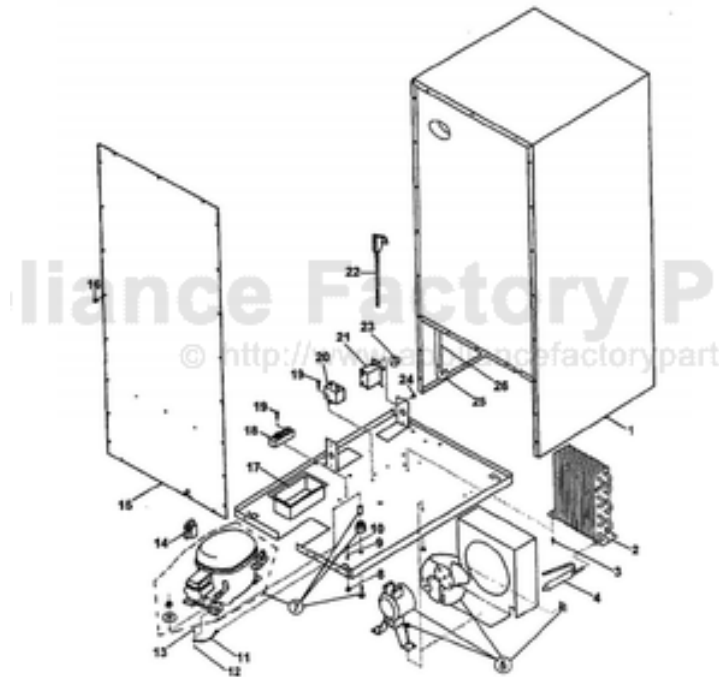

[Find Your VIKING Refrigerator Parts - Select From 341 Models](#)

----- Manual continues below -----