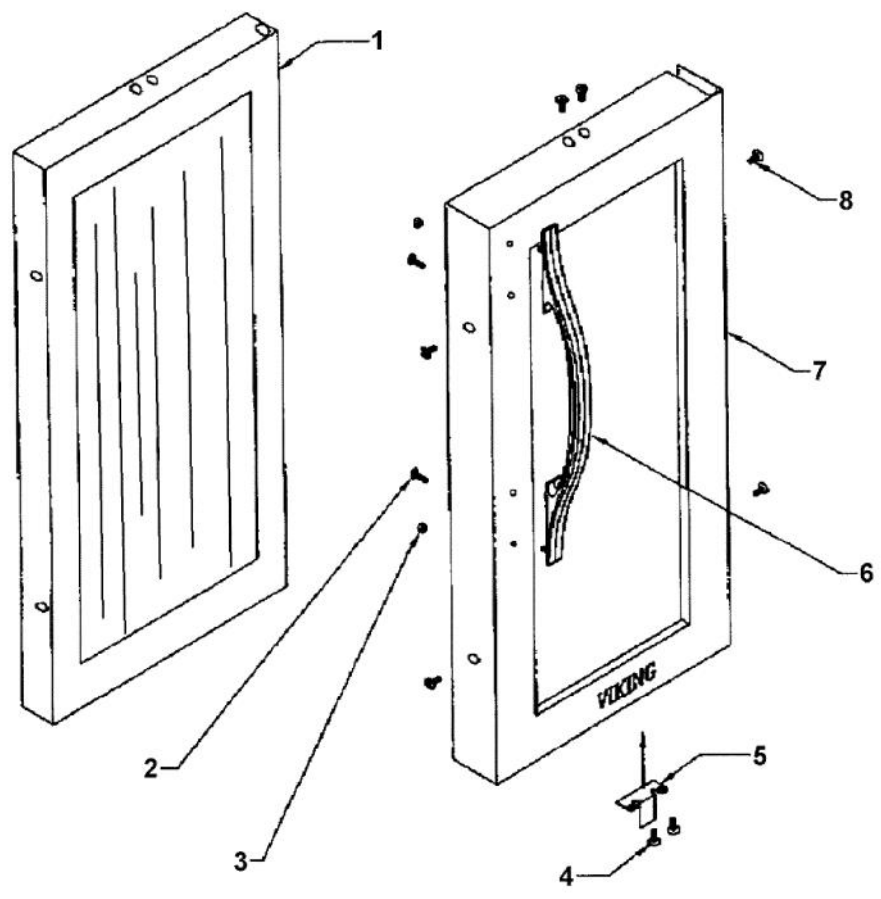

Ref #	Part Number	Qty.	Description
1	PW210037		FLUTED DOOR W/O FRAME (42243722)
2	PW200049		SCREW (PACK OF 2)
3	PW200050		HEX-KEP NUT (42247454)
4	PW200051		SCREW
5	PW220013		STRIKER PLATE (41006713)
6	PE030090		HANDLE - SS
	PE030090PVD		DOOR HANDLE 27 XBRX PVD
7	PW230031		DOOR HANDLE FRAME (LH)
	PW230033		DOOR HANDLE FRAME (LH) CLEAR GLASS 42243784
8	PW200052		SUB TO PW200035 - SCREW (41005535)
NI	G5098069SS		DR ASSY DUWC/DUAR150 XSSX FLU. LH
	G5098069SSBR		COMPLETE DOOR ASSY - SSBR (LH)
NI	G5098070SS		COMPLETE DOOR ASSY - SS (RH)
	G5098070SSBR		COMPLETE DOOR ASSY - SSBR (RH)
NI	PW230126		GASKET