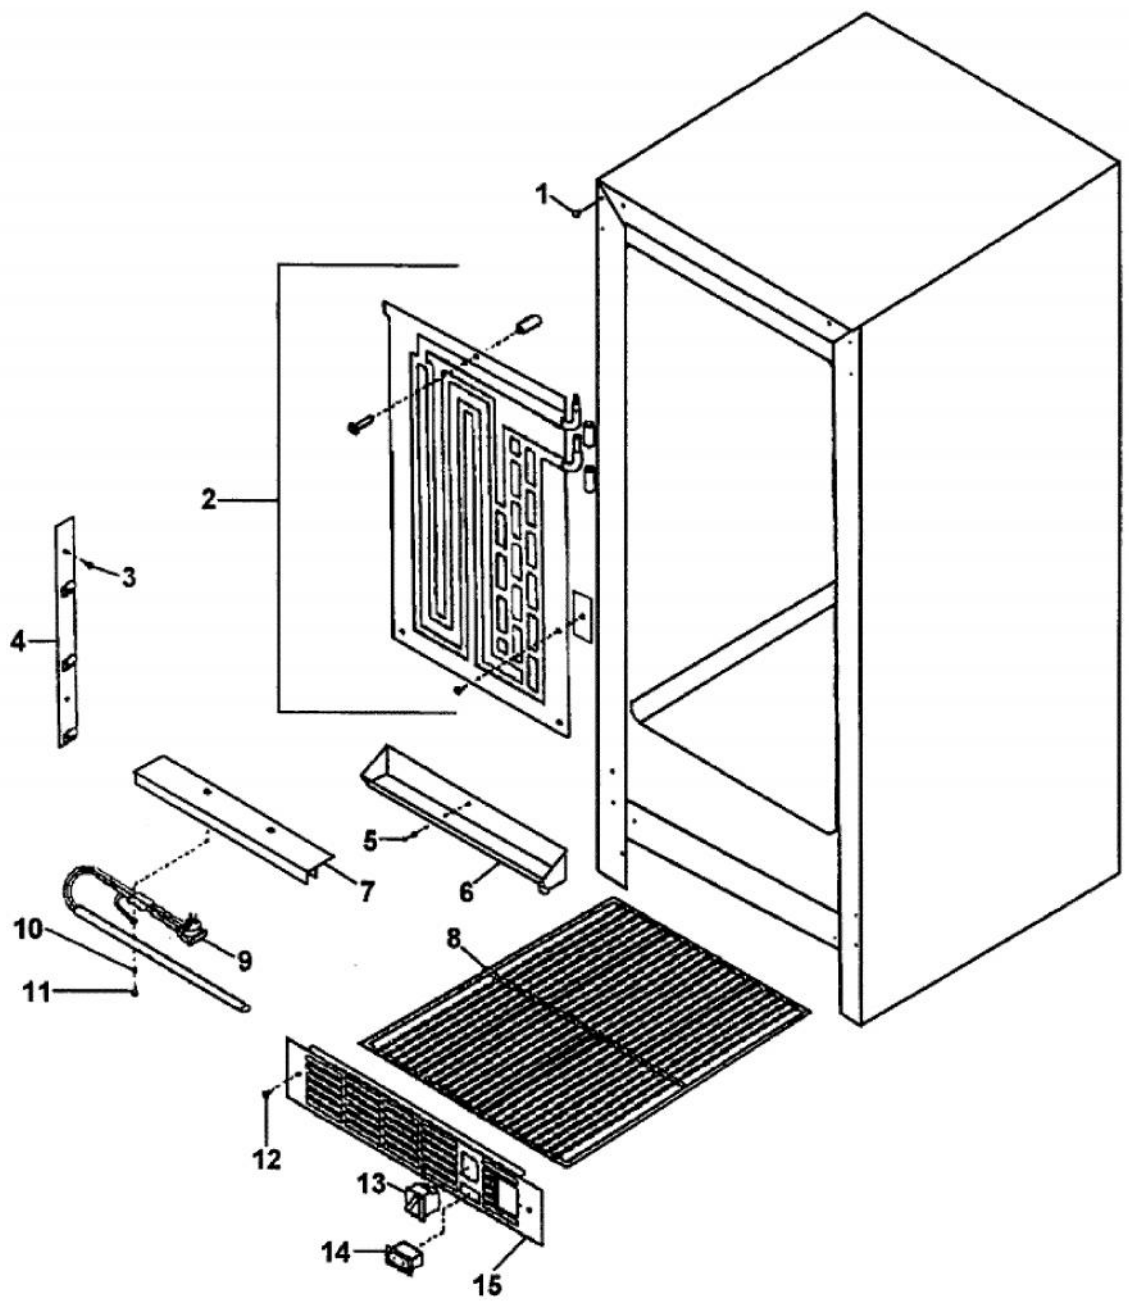

----- Manual continues below -----

Ref #	Part Number	Qty.	Description
1	Not Replacable		CABINET ASSEMBLY
2	PW240029		CONDENSER 42242893
3	PW300141		POP RIVET, SS (VUIM150) 42243617
4	PW240030		DRIER (42242894)
5	PW300152		FAN MOTOR ASSY (VUIM150) 42244701
6	PW210024		FAN SHROUD
7	PW240041		COMPRESSOR 15 (42242896)
8	PW300168		CARRIAGE BOLT (VUIM150) 42243618
9	PW300143		LOCK WASHER (VUIM150) 42243619
10	PW300169		LOCK NUT
11	PW240031		GROUND WIRE COMPRESSOR (42243623)
12	PW200027		NO. 8 STAR WASHER
13	PW200028		HEX HEAD SCREW
14	PW240007		PTC STARTER (VUWC140) 42242427
15	PW210025		BACK PANEL (42242897)
16	PW200004		SCREW LENS COVER 42243354
17	PW210014		DRIP PAN ASSY. (VUWC140)X42242055
18	PW240008		TERMINAL BLOCK VUWC140 42242407
19	PW200029		SCREW
20	PW240012		RUN CAPACITOR (VUWC140) 42242061
21	PW240033		SSAC CONTROL
22	PW240034		POWER CORD VUWC150 (41006714)
23	PW230004		THERMOSTAT KNOB (VUWC140)X42241950
24	PW200002		SCREW 8204905
25	PW240052		J TRAP
26	PW240035		DRAIN TUBE 41005383