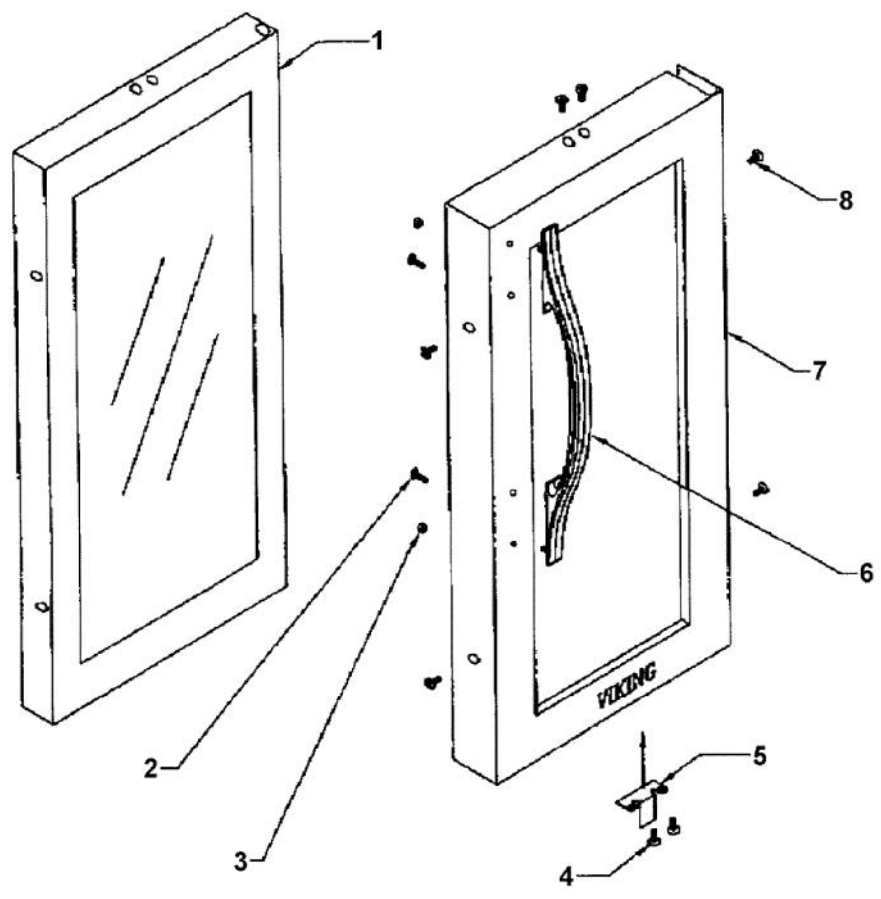

Ref #	Part Number	Qty.	Description
1	PW210036		CLEAR GLASS (42244130)
2	PW200049		SCREW (PACK OF 2)
3	PW200050		HEX-KEP NUT (42247454)
4	PW200051		SCREW
5	PW220013		STRIKER PLATE (41006713)
6	PE030090		HANDLE - SS
	PE030090PVD		DOOR HANDLE 27 XBRX PVD
7	PW230031		DOOR HANDLE FRAME (LH)
	PW230033		DOOR HANDLE FRAME (LH) CLEAR GLASS 42243784
8	PW200052		SUB TO PW200035 - SCREW (41005535)
NI	G5098067SS		DUAR/WC 150 GLD L SSDF DOOR ASSY
	G5098067SSBR		COMPLETE DOOR ASSY - SSBR (LH)
NI	G5098068SS		DR ASSY DUWC/DUAR150 XSSX CLR. RH 42244074
	G5098068SSBR		COMPLETE DOOR ASSY - SSBR (RH)
NI	PW230126		GASKET