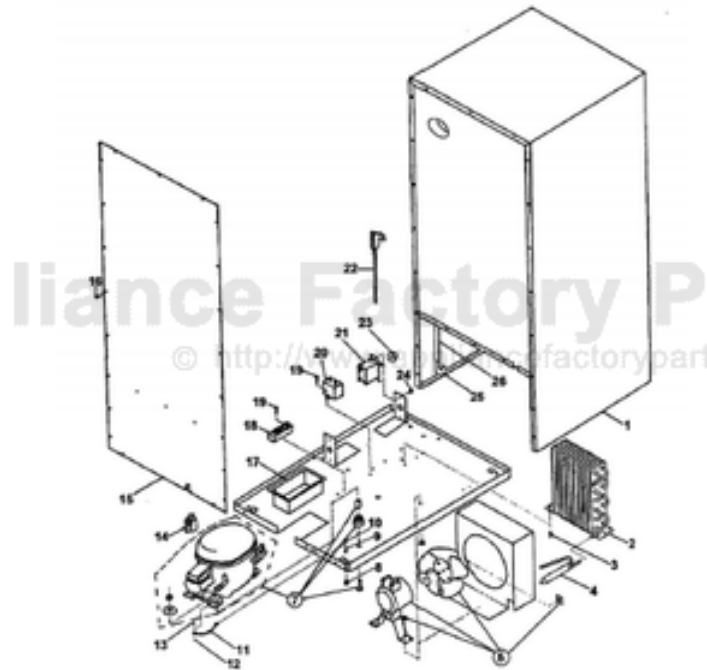

[Find Your VIKING Refrigerator Parts - Select From 341 Models](#)

----- Manual continues below -----