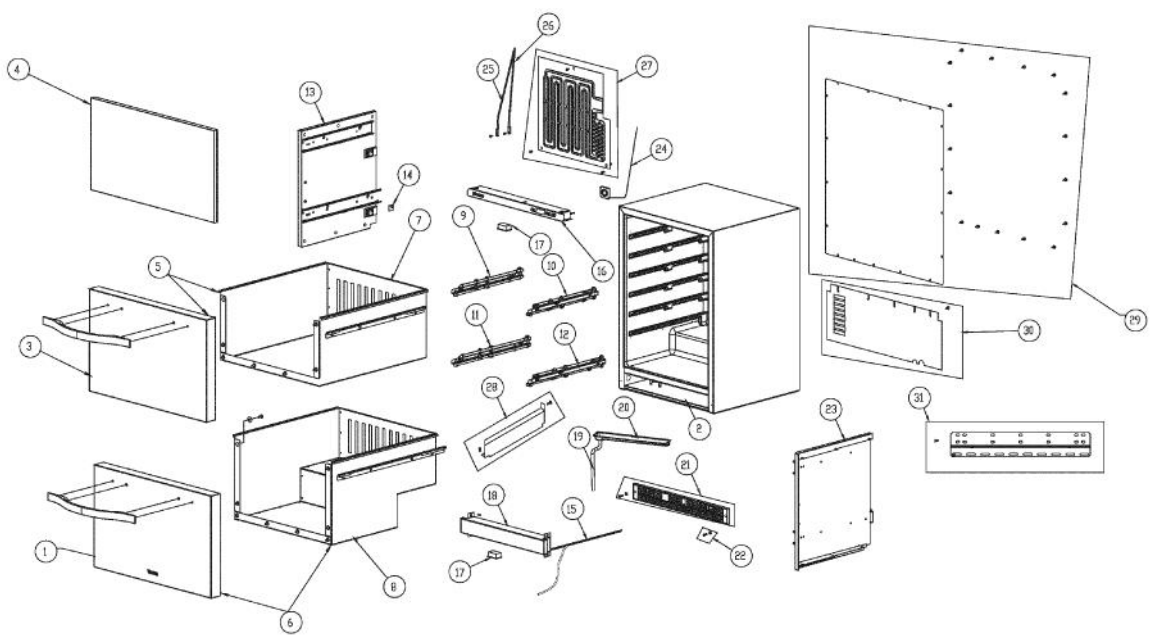

----- Manual continues below -----

Ref #	Part Number	Qty.	Description
1	PS100151		LOWER DOOR ASSEMBLY (DESIGNER) REF. DRAWER (422...
2	PS100127		BOTTOM ENCLOSURE
3	PS100152		UPPER DOOR ASSEMBLY (DESIGNER) REF. DRAWER (4224...
4	PS100095		DOOR GASKER - BK
5	PS100153		UPPER DOOR/DRAWER ASSY (DESIGNER) REF. DRAWER (...
6	PS100154		LOWER DOOR/DRAWER ASSY (DESIGNER) (42246083)
7	PS100100		TOP DRAWER - SS
8	PS100101		BOTTOM DRAWER - SS
9	PS100102		SSAC THERMOSTAT REF. DRAWER (42245144)
10	PS100103		TOP SLIDE - RIGHT REF. DRAWER
11	PS100104		BOTTOM SLIDE - LEFT REF. DRAWER
12	PS100105		BOTTOM SLIDE - RIGHT REF. DRAWER
13	PS100106		LINER SHIELD - LH REF. DRAWER (42245762)
14	PS100107		LIGHT SWITCH - WH
15	PS100108		LED LIGHT HARNESS
16	PS100109		DIGITAL DISPLAY REF. DRAWER (42246123)
17	PS100110		LED LIGHTS
18	PS100111		CROSS PIECE/ANTI SWEAT HEATER-SS REF. DRAWER (422...
	PS100112		CROSS PIECE/ANTI SWEAT HEATER-BK REF. DRAWER (422...
19	PS100113		DRAIN TUBE
20	PS100114		DRIP TRAY SERV ASM - WH
21	PS100115		LOUVERED GRILLE SERV ASM - BK
22	PS100116		GRILLE SCREWS REF. DRAWER (8205678)
	PS100117		GRILLE STAR WASHER REF. DRAWER (8205115)
23	PS100118		LINER SHIELD-RH REF. DRAWER (42245770)
24	PS100119		12 VOLT FAN REF. DRAWER
25	PS100120		SUB TO 005778-000 - SSAC THERMOSTAT REF. DRAWER (4...
26	PS100121		DEFROST THERMISTOR REF. DRAWER (42245145)
27	PS100122		EVAPORATOR ASSEMBLY
28	PS100123		FRONT SHROUD REF. DRAWER (42245612)
29	PW210050		BACK PANEL
30	PS100125		BACK SHROUD
31	PS100126		ANTI TIP DEVICE REF. DRAWER (42245773)