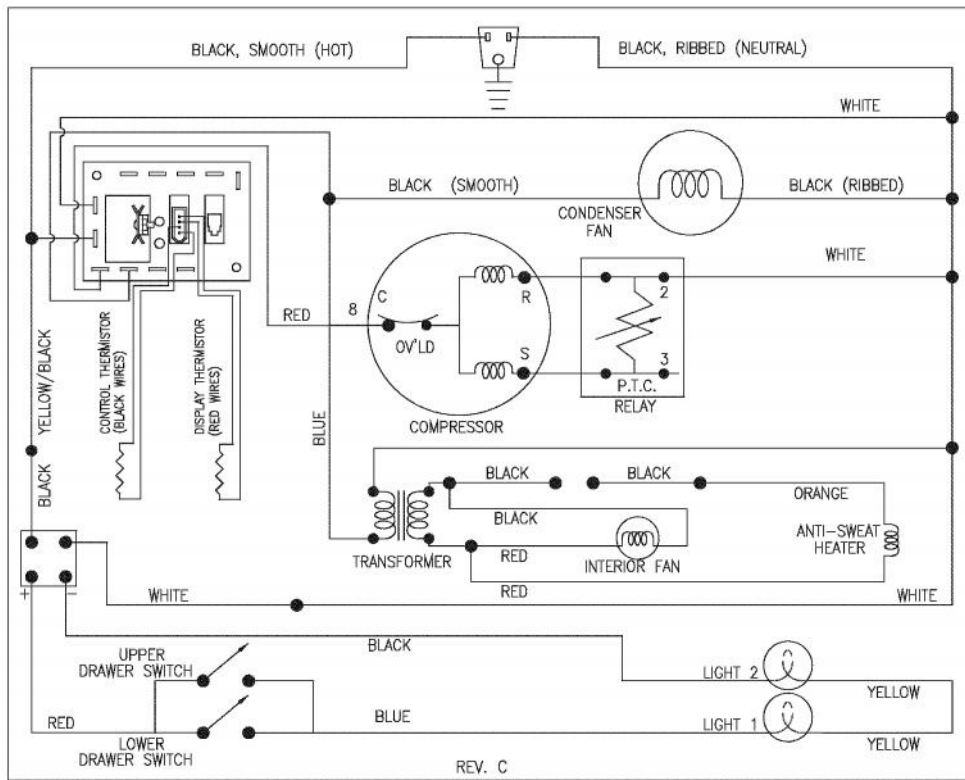

Ref #	Part Number	Qty.	Description
1	PS100128		COMPRESSOR ASSEMBLY REF. DRAWER (42245984)
2	PS100129		FAN BLADE
3	PS100074		FAN SHROUD
4	PS100022		POWER CORD
5	PS100072		DRIER ASSEMBLY
6	PS100075		FAN BLADE
7	PS100024		DRIP PAN W/FOAM TAPE (42241926)
8	PS100077		J TRAP 142 WC
9	PS100130		LED POWER SUPPLY REF. DRAWER (42245986)
10	PS100131		TRANSFORMER
11	PS100132		ELECTRONIC CONTROLLER REF. DRAWER (42245991)
12	PS100133		PTC STARTER
13	PS100134		POWER CORD REF. DRAWER
14	PS100135		BASE PLATE REF. DRAWER (42245985)
15	PS100136		OVERLOAD REF. DRAWER (42245580)
NI	PS100137		BLACK/YELLOW JUMPER WIRE REF. DRAWER (42245992)
NI	PS100138		NEUTRAL WIRE HARNESS REF. DRAWER (42245993)
NI	PS100139		NEUTRAL WIRE REF. DRAWER (42244963)
NI	PS100140		RED WIRE REF. DRAWER (42245995)
NI	PS100141		BLUE WIRE REF. DRAWER (42245996)
NI	PS100142		BLACK WIRE REF. DRAWER (42245997)
NI	PS100143		BLACK WIRE REF. DRAWER (42245998)
NI	PS100144		WHITE WIRE REF. DRAWER (42245999)
NI	PS100145		LED OUTPUT HARNESS REF. DRAWER (42245582)
NI	PS100146		RD LIGHT SWITCH HARNESS REF. DRAWER (42245583)
NI	PS100147		BLACK WIRE REF. DRAWER (42244084)
NI	PS100148		THERMISTOR WIRE HARNESS REF. DRAWER (42246001)
NI	PS100149		WIRE CLIP REF. DRAWER (42246002)
NI	PS100150		RD LIGHT HARNESS