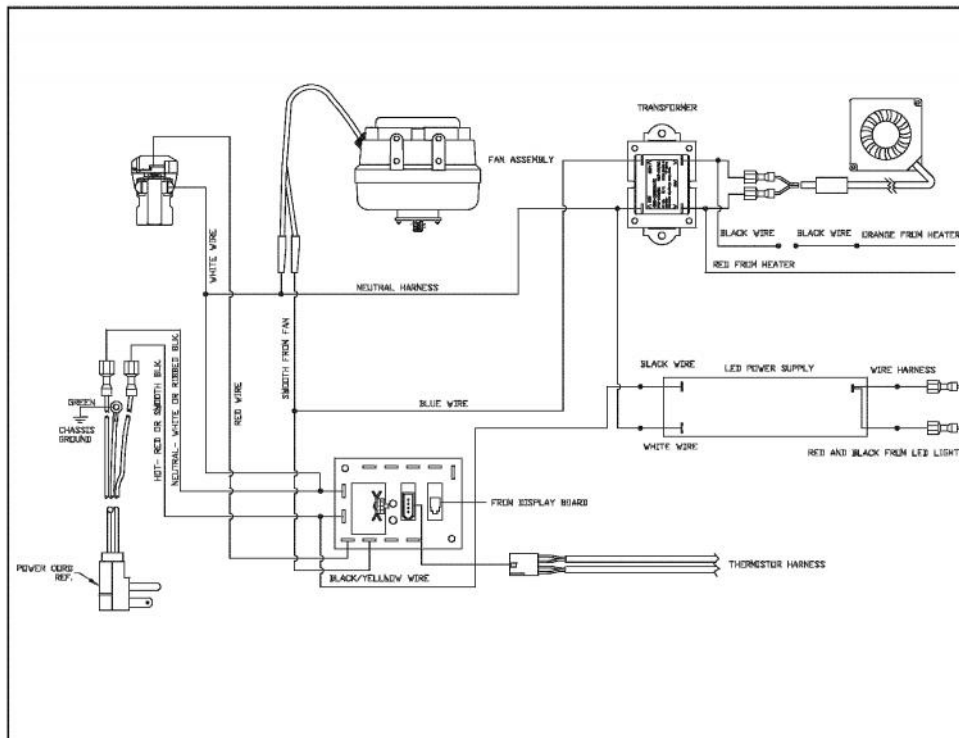

Ref #	Part Number	Qty.	Description
1	PS100128		COMPRESSOR ASSEMBLY REF. DRAWER (42245984)
2	PS100129		FAN BLADE
3	PS100074		FAN SHROUD
4	PS100022		POWER CORD
5	PS100072		DRIER ASSEMBLY
6	PS100075		FAN BLADE
7	PS100024		DRIP PAN W/FOAM TAPE (42241926)
8	PS100077		J TRAP 142 WC
9	PS100130		LED POWER SUPPLY REF. DRAWER (42245986)
10	PS100131		TRANSFORMER
11	PS100132		ELECTRONIC CONTROLLER REF. DRAWER (42245991)
12	PS100133		PTC STARTER
13	PS100134		POWER CORD REF. DRAWER
14	PS100135		BASE PLATE REF. DRAWER (42245985)
15	PS100136		OVERLOAD REF. DRAWER (42245580)
NI	PS100137		BLACK/YELLOW JUMPER WIRE REF. DRAWER (42245992)
NI	PS100138		NEUTRAL WIRE HARNESS REF. DRAWER (42245993)
NI	PS100139		NEUTRAL WIRE REF. DRAWER (42244963)
NI	PS100140		RED WIRE REF. DRAWER (42245995)
NI	PS100141		BLUE WIRE REF. DRAWER (42245996)
NI	PS100142		BLACK WIRE REF. DRAWER (42245997)
NI	PS100143		BLACK WIRE REF. DRAWER (42245998)
NI	PS100144		WHITE WIRE REF. DRAWER (42245999)
NI	PS100145		LED OUTPUT HARNESS REF. DRAWER (42245582)
NI	PS100146		RD LIGHT SWITCH HARNESS REF. DRAWER (42245583)
NI	PS100147		BLACK WIRE REF. DRAWER (42244084)
NI	PS100148		THERMISTOR WIRE HARNESS REF. DRAWER (42246001)
NI	PS100149		WIRE CLIP REF. DRAWER (42246002)
NI	PS100150		RD LIGHT HARNESS