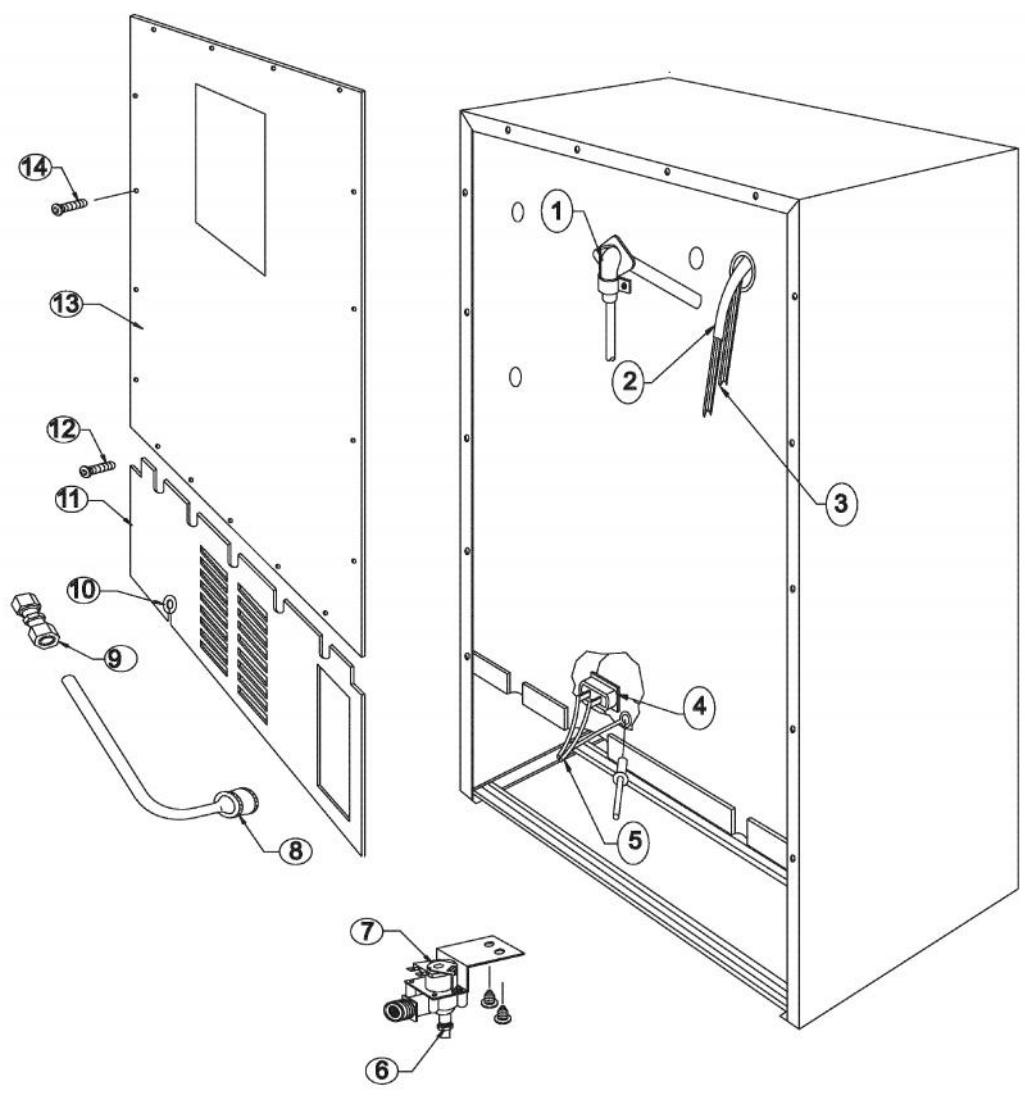

Ref #	Part Number	Qty.	Description
1	005834-000	1	WATER FILL TUBE - 42242053
2	005846-000	1	WIRING HARNESS I/M - 42242058
3	007650-000	1	THERMISTOR HARNESS EXTENTION - 42245161
4	005833-000	1	INTERIOR LAMP SOCKET - 42242052
5	007635-000	1	ADHESIVE TAPE - 41003698
6	005851-000	1	LIGHT HARNESS W/RIVETS - 42243349
7	007646-000	1	FERRULE NUT - 41002002
8	005849-000	1	WATER VALVE W/SCREWS - 42242123
9	005847-000	1	WATER FILL ADAPTER - 42242060
10	007645-000	1	BRASS UNION - 41004671
11	007644-000	1	GROMMET - 41002241
12	005830-000	1	BOTTOM BACK SHROUD - 42242049
13	PW200010	5	SCREW, LENS COVER (QTY OF 2)
14	PW210010	1	CABINET BACK (VUWC140) X 42241648
15	PW200010	12	SCREW, LENS COVER (QTY OF 2)