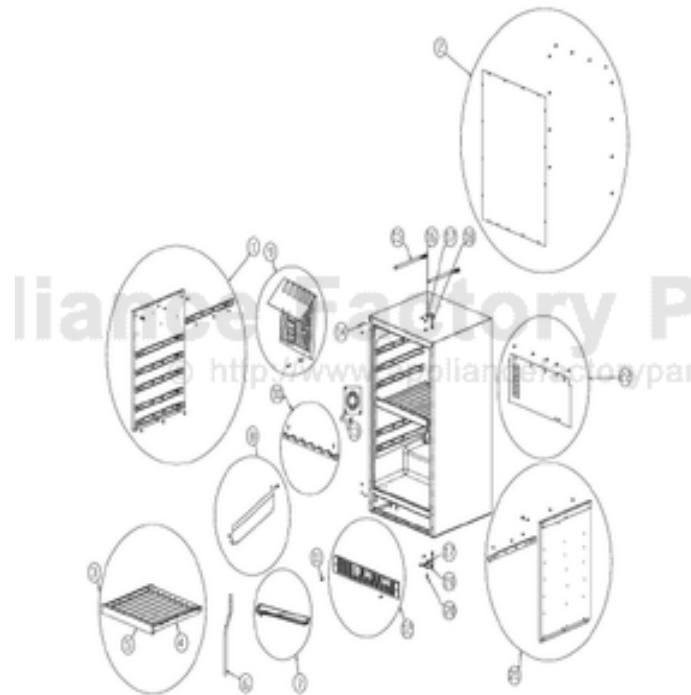

[Find Your VIKING Refrigerator Parts - Select From 341 Models](#)

----- Manual continues below -----