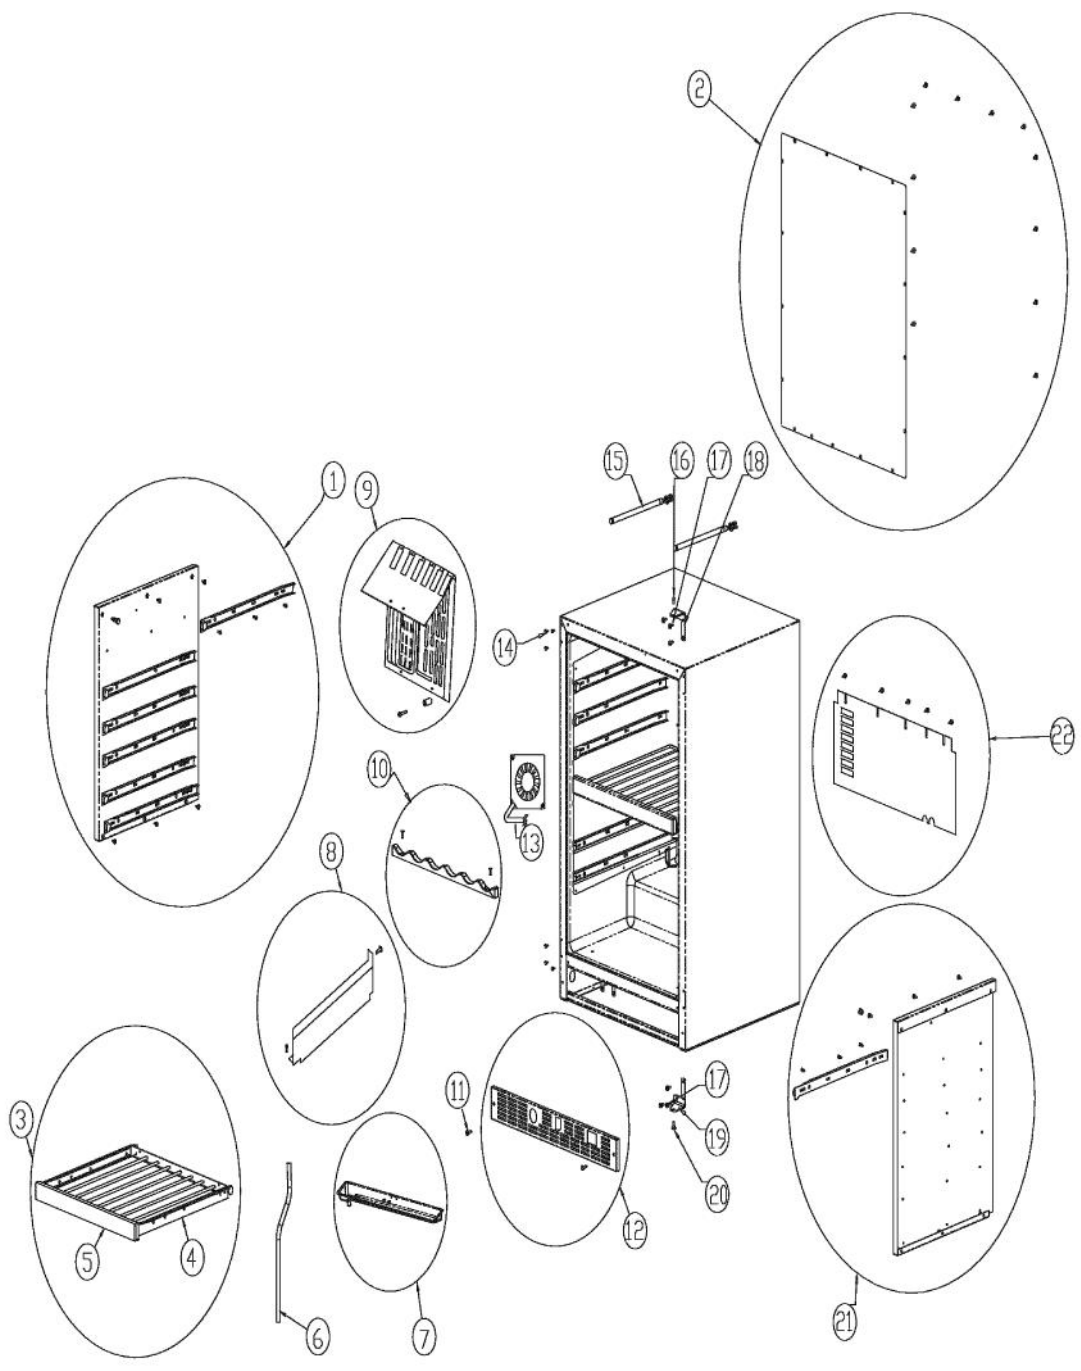

----- Manual continues below -----

Ref #	Part Number	Qty.	Description
1	PS100047		LINER SHIELD ASSEMBLY - LEFT 152 (42246135)
2	PW210050		BACK PANEL
3	PS100080		COMPLETE SLIDING WINE SHELF 142 WC (
4	PS100081		WINE RACK FRAME, BLACK 142 WC (42246136)
5	PS100082		WINE RACK WOOD FRONT, NATURAL 142 WC (42244860)
6	PW240045		SERV. ASSY BLACK DRAIN TUBE 42244609
7	PS100083		DRIP TRAY, BLACK 142 WC 42244429
8	PS100084		FRONT SHROUD, BLACK
9	PS100085		EVAPORATOR PLATE, BLK
10	PS100086		LOWER BOTTLE CRADLE, NATURAL
11	PS100087		BLACK GRILLE SCREWS
12	PS100088		BLACK GRILLE
13	PW240047		12V FAN
14	PW200044		BLACK PLUG 42242085
15	PW240044		VUAR/DUAR141 AURA LIGHT
16	PS100089		HINGE PIN, TOP 142 WC (42245707)
17	PS100090		HINGE SCREW, STD. 142 WC (42245716)
18	PS100017		COUNTER SUNK HINGE (42244873) 152 WC
19	PS100092		STD HINGE, RB, CHROME
20	PS100017		COUNTER SUNK HINGE (42244873) 152 WC
21	PS100093		LINER SHIELD ASM. RIGHT, BLACK 142 WC (42246138)
22	PS100094		BACK SHROUD
NI	PS100155		LOCK CATCH, BLK COMPLETE

Ref #	Part Number	Qty.	Description
1	PW230096		COMPLETE DOOR ASSY - RH (SS ONLY)
1	PS100056		DES. COMPLETE DOOR, SOLID - L/H (42244585)
1	B9297542		DOOR SKIN - SS (RH)
1	C9297542BK		SILK SCREEN (DUAR140)
1	C9297542WH		SILK SCREEN (DUAR140)
1	C9297542BT		SILK SCREEN (DUAR140)
1	C9297542SG		SILK SCREEN (DUAR140)
1	C9297542GG		SILK SCREEN (DUAR140)
2	PS100056		DES. COMPLETE DOOR, SOLID - L/H (42244585)
3	PS100054		DOOR GASKET, BLACK 142 WC (42243907)
4	PE030165		27 DOOR HANDLE
4	PE030165PVD		27 DOOR HANDLE PVD
5	PW220004		HINGE KIT (VUWC140) X 42240881
6	PS100048		STRIKER PLATE, BLACK

Ref #	Part Number	Qty.	Description
1	PS100062		DES. COMPLETE DOOR, CLEAR - R/H 142 WC (42246139)
2	PS100063		DES. COMPLETE DOOR, CLEAR - L/H (42246140)
3	009524-000		DOOR GASKET - BK
4	PS100029		HINGE ADAPTER
5	PS100017		COUNTER SUNK HINGE (42244873) 152 WC
6	PS100064		STRIKER PLATE, BLACK 142 WC (42244457)
7	PE030165		27 DOOR HANDLE
7	PE030165PVD		27 DOOR HANDLE PVD
8	PS100061		LOCK & KEY