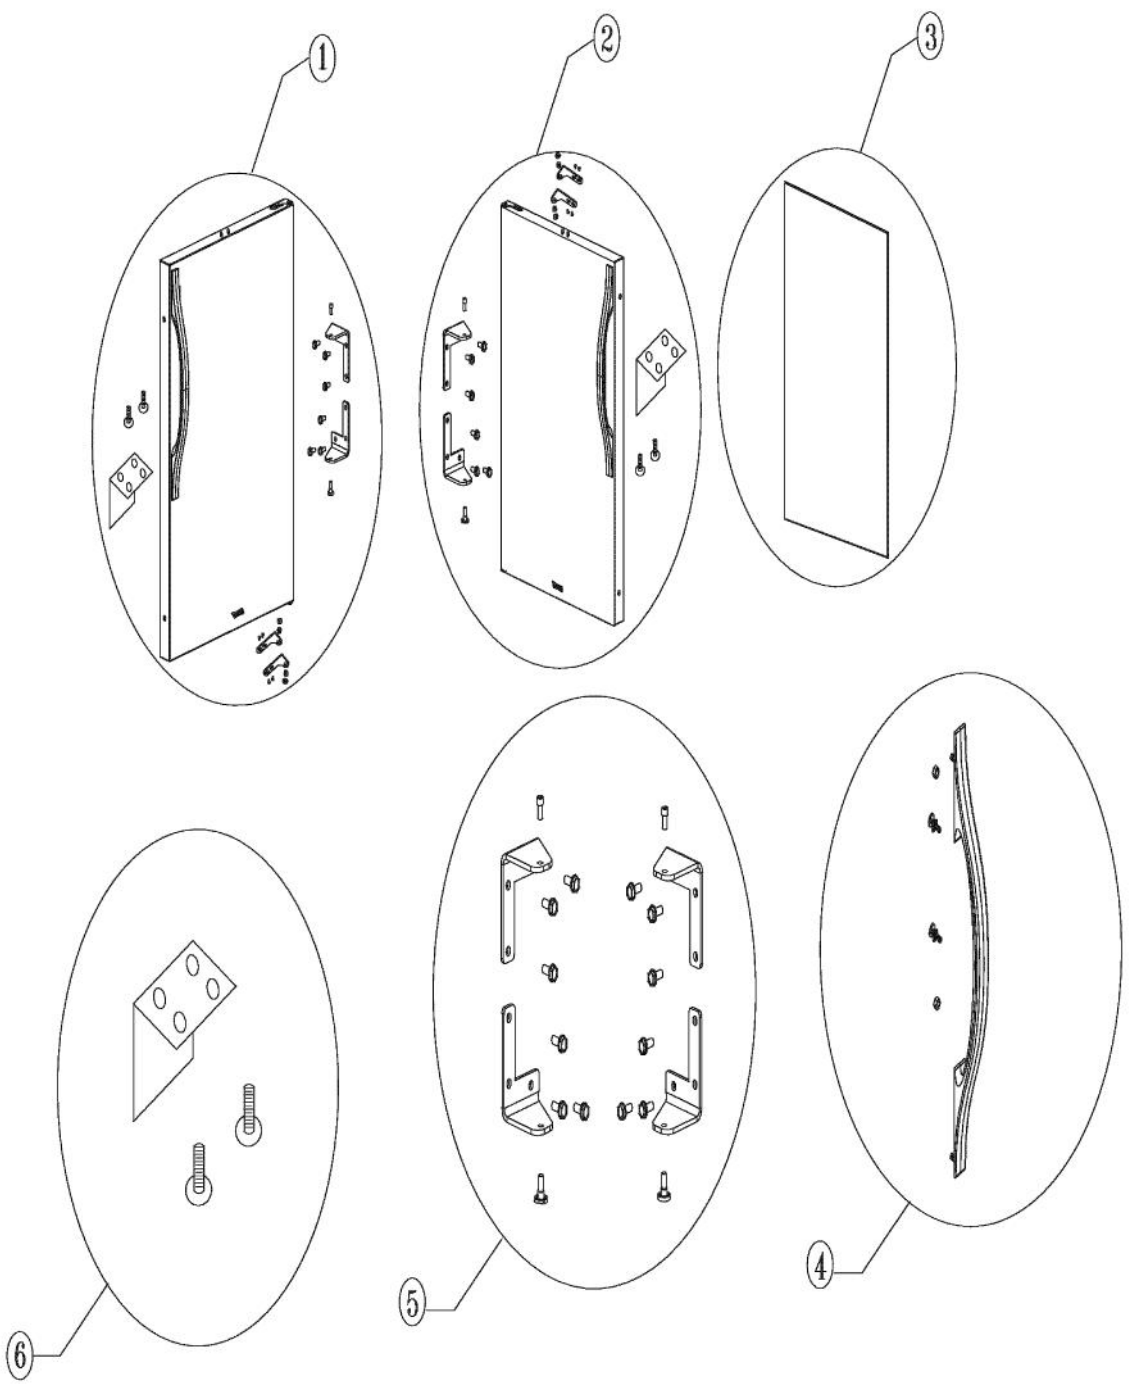

----- Manual continues below -----

Ref #	Part Number	Qty.	Description
1	PS100047		LINER SHIELD ASSEMBLY - LEFT 152 (42246135)
2	PW210050		BACK PANEL
3	PS100080		COMPLETE SLIDING WINE SHELF 142 WC (
4	PS100081		WINE RACK FRAME, BLACK 142 WC (42246136)
5	PS100082		WINE RACK WOOD FRONT, NATURAL 142 WC (42244860)
6	PW240045		SERV. ASSY BLACK DRAIN TUBE 42244609
7	PS100083		DRIP TRAY, BLACK 142 WC 42244429
8	PS100084		FRONT SHROUD, BLACK
9	PS100085		EVAPORATOR PLATE, BLK
10	PS100086		LOWER BOTTLE CRADLE, NATURAL
11	PS100087		BLACK GRILLE SCREWS
12	PS100088		BLACK GRILLE
13	PW240047		12V FAN
14	PW200044		BLACK PLUG 42242085
15	PW240044		VUAR/DUAR141 AURA LIGHT
16	PS100089		HINGE PIN, TOP 142 WC (42245707)
17	PS100090		HINGE SCREW, STD. 142 WC (42245716)
18	PS100017		COUNTER SUNK HINGE (42244873) 152 WC
19	PS100092		STD HINGE, RB, CHROME
20	PS100017		COUNTER SUNK HINGE (42244873) 152 WC
21	PS100093		LINER SHIELD ASM. RIGHT, BLACK 142 WC (42246138)
22	PS100094		BACK SHROUD
NI	PS100155		LOCK CATCH, BLK COMPLETE

Ref #	Part Number	Qty.	Description
1	PW230096		COMPLETE DOOR ASSY - RH (SS ONLY)
1	PS100056		DES. COMPLETE DOOR, SOLID - L/H (42244585)
1	B9297542		DOOR SKIN - SS (RH)
1	C9297542BK		SILK SCREEN (DUAR140)
1	C9297542WH		SILK SCREEN (DUAR140)
1	C9297542BT		SILK SCREEN (DUAR140)
1	C9297542SG		SILK SCREEN (DUAR140)
1	C9297542GG		SILK SCREEN (DUAR140)
2	PS100056		DES. COMPLETE DOOR, SOLID - L/H (42244585)
3	PS100054		DOOR GASKET, BLACK 142 WC (42243907)
4	PE030165		27 DOOR HANDLE
4	PE030165PVD		27 DOOR HANDLE PVD
5	PW220004		HINGE KIT (VUWC140) X 42240881
6	PS100048		STRIKER PLATE, BLACK

Ref #	Part Number	Qty.	Description
1	PS100062		DES. COMPLETE DOOR, CLEAR - R/H 142 WC (42246139)
2	PS100063		DES. COMPLETE DOOR, CLEAR - L/H (42246140)
3	009524-000		DOOR GASKET - BK
4	PS100029		HINGE ADAPTER
5	PS100017		COUNTER SUNK HINGE (42244873) 152 WC
6	PS100064		STRIKER PLATE, BLACK 142 WC (42244457)
7	PE030165		27 DOOR HANDLE
7	PE030165PVD		27 DOOR HANDLE PVD
8	PS100061		LOCK & KEY