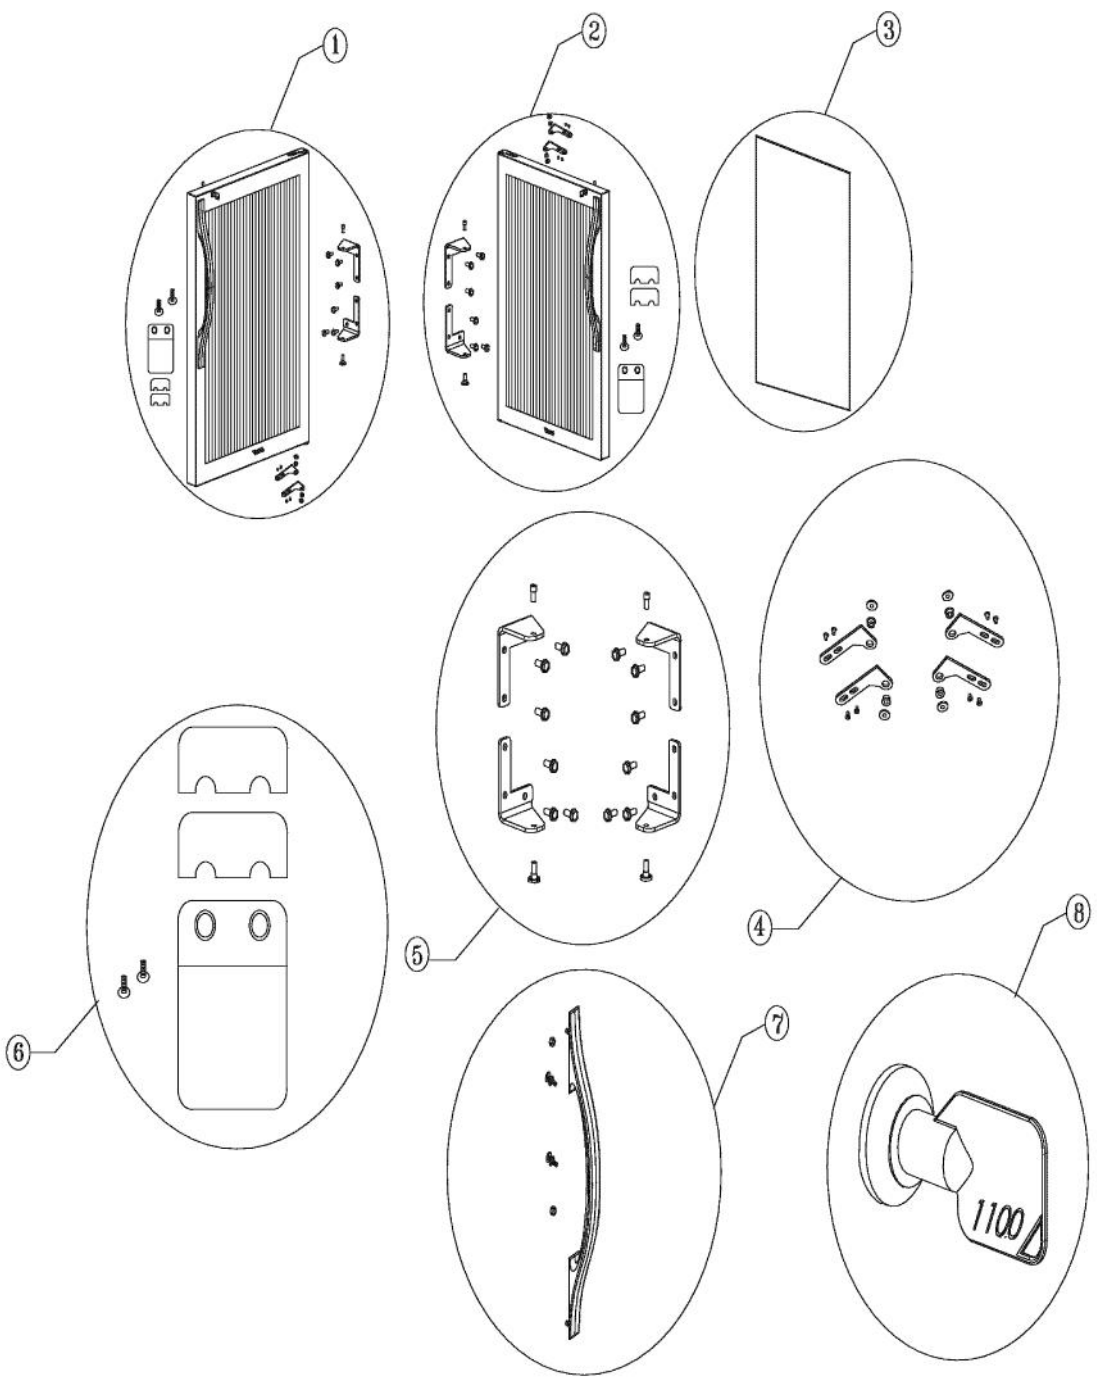

----- Manual continues below -----

Ref #	Part Number	Qty.	Description
1	PS100047		LINER SHIELD ASSEMBLY - LEFT 152 (42246135)
2	PW210050		BACK PANEL
3	PS100080		COMPLETE SLIDING WINE SHELF 142 WC (
4	PS100081		WINE RACK FRAME, BLACK 142 WC (42246136)
5	PS100082		WINE RACK WOOD FRONT, NATURAL 142 WC (42244860)
6	PW240045		SERV. ASSY BLACK DRAIN TUBE 42244609
7	PS100083		DRIP TRAY, BLACK 142 WC 42244429
8	PS100084		FRONT SHROUD, BLACK
9	PS100085		EVAPORATOR PLATE, BLK
10	PS100086		LOWER BOTTLE CRADLE, NATURAL
11	PS100087		BLACK GRILLE SCREWS
12	PS100088		BLACK GRILLE
13	PW240047		12V FAN
14	PW200044		BLACK PLUG 42242085
15	PW240044		VUAR/DUAR141 AURA LIGHT
16	PS100089		HINGE PIN, TOP 142 WC (42245707)
17	PS100090		HINGE SCREW, STD. 142 WC (42245716)
18	PS100017		COUNTER SUNK HINGE (42244873) 152 WC
19	PS100092		STD HINGE, RB, CHROME
20	PS100017		COUNTER SUNK HINGE (42244873) 152 WC
21	PS100093		LINER SHIELD ASM. RIGHT, BLACK 142 WC (42246138)
22	PS100094		BACK SHROUD
NI	PS100155		LOCK CATCH, BLK COMPLETE

Ref #	Part Number	Qty.	Description
1	PW230096		COMPLETE DOOR ASSY - RH (SS ONLY)
1	PS100056		DES. COMPLETE DOOR, SOLID - L/H (42244585)
1	B9297542		DOOR SKIN - SS (RH)
1	C9297542BK		SILK SCREEN (DUAR140)
1	C9297542WH		SILK SCREEN (DUAR140)
1	C9297542BT		SILK SCREEN (DUAR140)
1	C9297542SG		SILK SCREEN (DUAR140)
1	C9297542GG		SILK SCREEN (DUAR140)
2	PS100056		DES. COMPLETE DOOR, SOLID - L/H (42244585)
3	PS100054		DOOR GASKET, BLACK 142 WC (42243907)
4	PE030165		27 DOOR HANDLE
4	PE030165PVD		27 DOOR HANDLE PVD
5	PW220004		HINGE KIT (VUWC140) X 42240881
6	PS100048		STRIKER PLATE, BLACK

Ref #	Part Number	Qty.	Description
1	PS100062		DES. COMPLETE DOOR, CLEAR - R/H 142 WC (42246139)
2	PS100063		DES. COMPLETE DOOR, CLEAR - L/H (42246140)
3	009524-000		DOOR GASKET - BK
4	PS100029		HINGE ADAPTER
5	PS100017		COUNTER SUNK HINGE (42244873) 152 WC
6	PS100064		STRIKER PLATE, BLACK 142 WC (42244457)
7	PE030165		27 DOOR HANDLE
7	PE030165PVD		27 DOOR HANDLE PVD
8	PS100061		LOCK & KEY