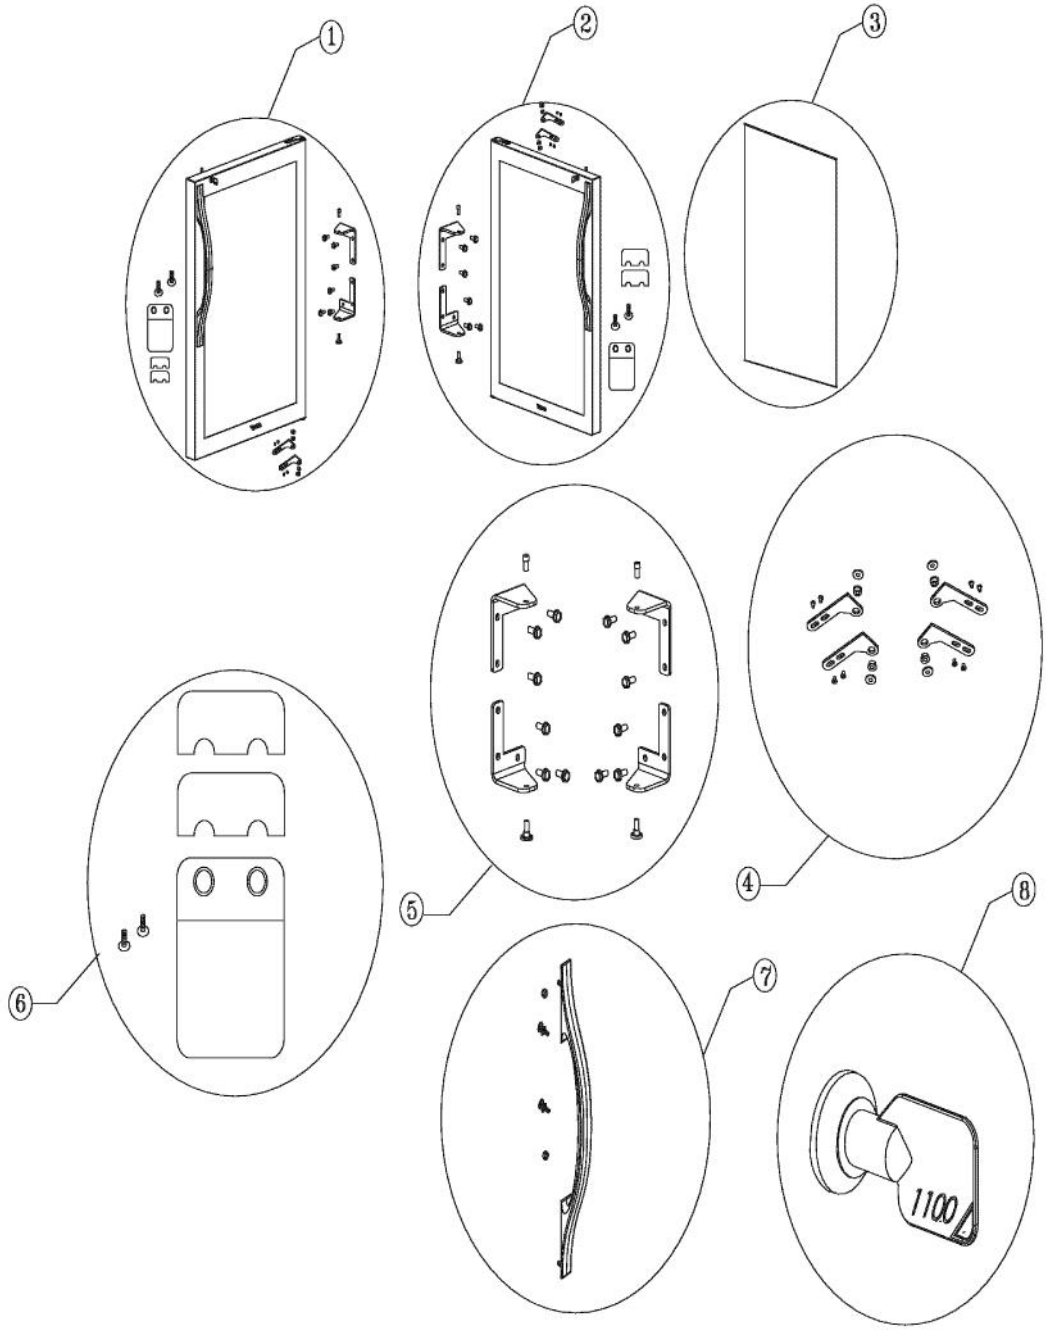

----- Manual continues below -----

Ref #	Part Number	Qty.	Description
1	PS100047		LINER SHIELD ASSEMBLY - LEFT 152 (42246135)
2	PW210050		BACK PANEL
3	PS100080		COMPLETE SLIDING WINE SHELF 142 WC (
4	PS100081		WINE RACK FRAME, BLACK 142 WC (42246136)
5	PS100082		WINE RACK WOOD FRONT, NATURAL 142 WC (42244860)
6	PW240045		SERV. ASSY BLACK DRAIN TUBE 42244609
7	PS100083		DRIP TRAY, BLACK 142 WC 42244429
8	PS100084		FRONT SHROUD, BLACK
9	PS100085		EVAPORATOR PLATE, BLK
10	PS100086		LOWER BOTTLE CRADLE, NATURAL
11	PS100087		BLACK GRILLE SCREWS
12	PS100088		BLACK GRILLE
13	PW240047		12V FAN
14	PW200044		BLACK PLUG 42242085
15	PW240044		VUAR/DUAR141 AURA LIGHT
16	PS100089		HINGE PIN, TOP 142 WC (42245707)
17	PS100090		HINGE SCREW, STD. 142 WC (42245716)
18	PS100017		COUNTER SUNK HINGE (42244873) 152 WC
19	PS100092		STD HINGE, RB, CHROME
20	PS100017		COUNTER SUNK HINGE (42244873) 152 WC
21	PS100093		LINER SHIELD ASM. RIGHT, BLACK 142 WC (42246138)
22	PS100094		BACK SHROUD
NI	PS100155		LOCK CATCH, BLK COMPLETE

Ref #	Part Number	Qty.	Description
1	PW230096		COMPLETE DOOR ASSY - RH (SS ONLY)
1	PS100056		DES. COMPLETE DOOR, SOLID - L/H (42244585)
1	B9297542		DOOR SKIN - SS (RH)
1	C9297542BK		SILK SCREEN (DUAR140)
1	C9297542WH		SILK SCREEN (DUAR140)
1	C9297542BT		SILK SCREEN (DUAR140)
1	C9297542SG		SILK SCREEN (DUAR140)
1	C9297542GG		SILK SCREEN (DUAR140)
2	PS100056		DES. COMPLETE DOOR, SOLID - L/H (42244585)
3	PS100054		DOOR GASKET, BLACK 142 WC (42243907)
4	PE030165		27 DOOR HANDLE
4	PE030165PVD		27 DOOR HANDLE PVD
5	PW220004		HINGE KIT (VUWC140) X 42240881
6	PS100048		STRIKER PLATE, BLACK

Ref #	Part Number	Qty.	Description
1	PS100062		DES. COMPLETE DOOR, CLEAR - R/H 142 WC (42246139)
2	PS100063		DES. COMPLETE DOOR, CLEAR - L/H (42246140)
3	009524-000		DOOR GASKET - BK
4	PS100029		HINGE ADAPTER
5	PS100017		COUNTER SUNK HINGE (42244873) 152 WC
6	PS100064		STRIKER PLATE, BLACK 142 WC (42244457)
7	PE030165		27 DOOR HANDLE
7	PE030165PVD		27 DOOR HANDLE PVD
8	PS100061		LOCK & KEY