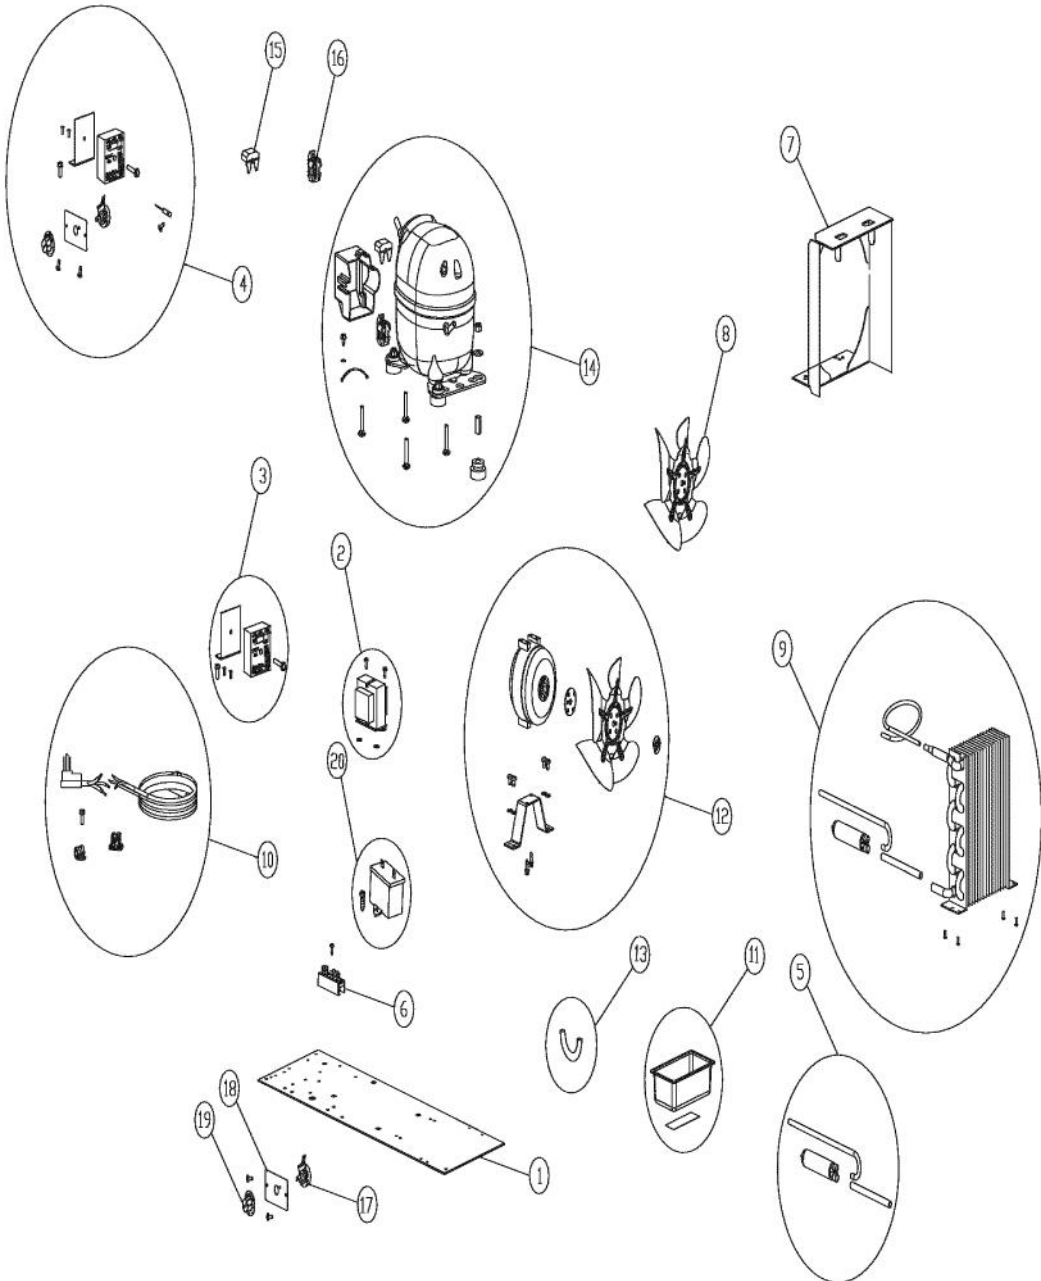

----- Manual continues below -----

Ref #	Part Number	Qty.	Description
1	PS100047		LINER SHIELD ASSEMBLY - LEFT 152 (42246135)
2	PW210050		BACK PANEL
3	PS100080		COMPLETE SLIDING WINE SHELF 142 WC (
4	PS100081		WINE RACK FRAME, BLACK 142 WC (42246136)
5	PS100082		WINE RACK WOOD FRONT, NATURAL 142 WC (42244860)
6	PW240045		SERV. ASSY BLACK DRAIN TUBE 42244609
7	PS100083		DRIP TRAY, BLACK 142 WC 42244429
8	PS100084		FRONT SHROUD, BLACK
9	PS100085		EVAPORATOR PLATE, BLK
10	PS100086		LOWER BOTTLE CRADLE, NATURAL
11	PS100087		BLACK GRILLE SCREWS
12	PS100088		BLACK GRILLE
13	PW240047		12V FAN
14	PW200044		BLACK PLUG 42242085
15	PW240044		VUAR/DUAR141 AURA LIGHT
16	PS100089		HINGE PIN, TOP 142 WC (42245707)
17	PS100090		HINGE SCREW, STD. 142 WC (42245716)
18	PS100017		COUNTER SUNK HINGE (42244873) 152 WC
19	PS100092		STD HINGE, RB, CHROME
20	PS100017		COUNTER SUNK HINGE (42244873) 152 WC
21	PS100093		LINER SHIELD ASM. RIGHT, BLACK 142 WC (42246138)
22	PS100094		BACK SHROUD
NI	PS100155		LOCK CATCH, BLK COMPLETE

Ref #	Part Number	Qty.	Description
1	PW230096		COMPLETE DOOR ASSY - RH (SS ONLY)
1	PS100056		DES. COMPLETE DOOR, SOLID - L/H (42244585)
1	B9297542		DOOR SKIN - SS (RH)
1	C9297542BK		SILK SCREEN (DUAR140)
1	C9297542WH		SILK SCREEN (DUAR140)
1	C9297542BT		SILK SCREEN (DUAR140)
1	C9297542SG		SILK SCREEN (DUAR140)
1	C9297542GG		SILK SCREEN (DUAR140)
2	PS100056		DES. COMPLETE DOOR, SOLID - L/H (42244585)
3	PS100054		DOOR GASKET, BLACK 142 WC (42243907)
4	PE030165		27 DOOR HANDLE
4	PE030165PVD		27 DOOR HANDLE PVD
5	PW220004		HINGE KIT (VUWC140) X 42240881
6	PS100048		STRIKER PLATE, BLACK

Ref #	Part Number	Qty.	Description
1	PS100062		DES. COMPLETE DOOR, CLEAR - R/H 142 WC (42246139)
2	PS100063		DES. COMPLETE DOOR, CLEAR - L/H (42246140)
3	009524-000		DOOR GASKET - BK
4	PS100029		HINGE ADAPTER
5	PS100017		COUNTER SUNK HINGE (42244873) 152 WC
6	PS100064		STRIKER PLATE, BLACK 142 WC (42244457)
7	PE030165		27 DOOR HANDLE
7	PE030165PVD		27 DOOR HANDLE PVD
8	PS100061		LOCK & KEY