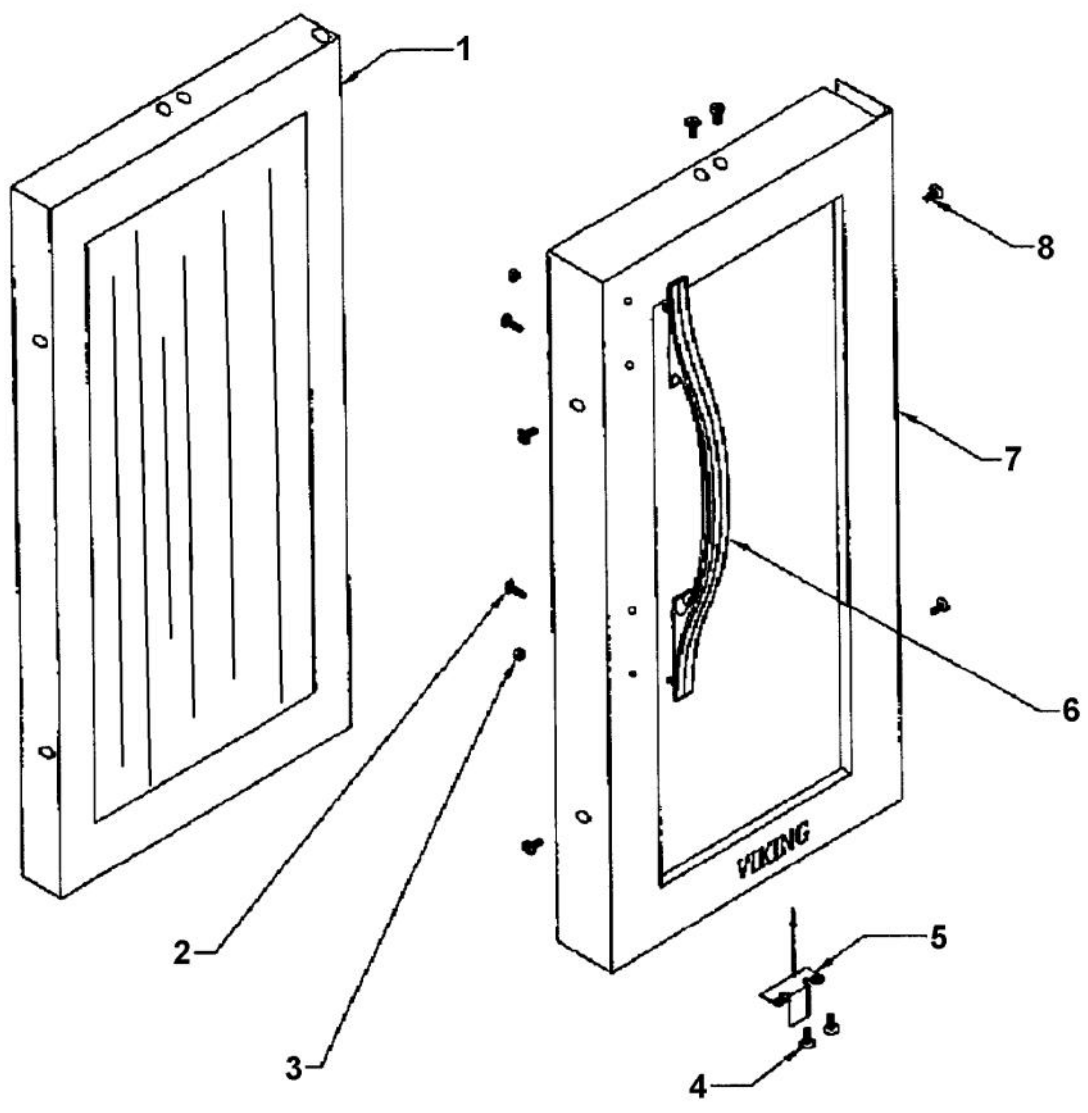

Ref #	Part Number	Qty.	Description
1	PW230072		FLUTED GLASS DOOR W/O FRAME - RH
NI	PW230073		DOOR SUBASSEMBLY - LH
NI	PW230125		GASKET (41006834)
2	PW200049		SCREW (PACK OF 2)
3	PW200050		HEX-KEP NUT (42247454)
4	PW200051		SCREW
5	PW220021		STRIKER PLATE
6	PE030090		DOOR HANDLE - SS
6	PE030090PVD		DOOR HANDLE 27 XBRX PVD
7	PW230075		DOOR HANDLE FRAME (LH)
NI	PW230074		DOOR HANDLE FRAME (RH)
8	PW200052		SUB TO PW200035 - SCREW (41005535)
NI	PW230090		COMPLETE DOOR ASSY - RH
NI	PW230091		COMPLETE DOOR ASSY - LH
NI	029917-000		DOOR ASSEMBLY W/LKY - BK