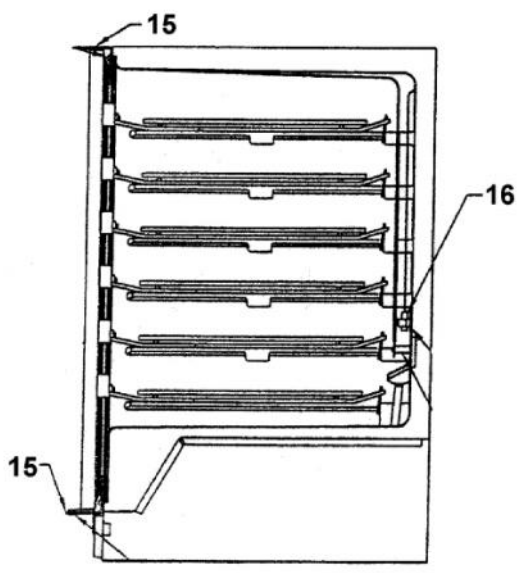

# VIKING DUWC151 Owner's Manual

[Shop genuine replacement parts for VIKING DUWC151](#)

[Find Your VIKING Refrigerator Parts - Select From 341 Models](#)

----- Manual continues below -----

Ref #	Part Number	Qty.	Description
1	PW220015		LOCK CATCH BRACKET (BLACK)
2	PW200064		LOCK WASHER
3	PW240048		AURA LIGHT ASSEMBLY
4	PW200065		SCREW
5	PW200060		CAP
6	PW240049		151 EVAP ASSY (42244612)
7	PW240045		SERV. ASSY BLACK DRAIN TUBE 42244609
8	PW240053		POWER CORD
9	PW230012		LIGHT SWITCH, PLUNGER XBKX 42242915
10	PW210041		151 SERIES WINE RACK ONLY 42244590
NI	PW230102		151 SERIES WOOD FRONT ONLY 42244591
NI	PW210042		151 WINE RACK W/WD AND SCREWS 42244592
11	PW210043		SERV. ASSY 151 BLK DRIP TRAY 42244610
12	PW200061		RIVET
13	PW240054		DRIP PAN
14	PW240052		J TRAP
15	PW220004		HINGE KIT (VUWC140) X 42240881
16	PW240050		THERMISTOR (42244531)
17	PW210031		GRILLE-BLACK 42242909
17	PW210032		GRILLE-WHITE (41005742)
NI	PW200038		LEVELER KIT

Ref #	Part Number	Qty.	Description
1	PW230039		BUMPER - 41005890
2	PW230125		GASKET (41006834)
3	PW200049		SCREW (PACK OF 2)
4	PW200050		HEX-KEP NUT (42247454)
5	PW230101		DOOR ASSEMBLY (SS) - LH
	PW230100		DOOR ASSEMBLY (SS) - RH
6	PW300246		HINGE BUSHING
7	PW200052		SUB TO PW200035 - SCREW (41005535)
8	B9297543		DOOR SKIN - SS (LH)
8	C9297543BK		SILK SCREEN (DUWC150)
8	C9297543WH		SILK SCREEN (DUAR150)
8	C9297543BT		SILK SCREEN (DUWC150)
8	C9297543GG		SILK SCREEN (DUWC150)
8	C9297543SG		SILK SCREEN (DUWC150)
8	B9297541		DOOR SKIN - SS (RH)
8	C9297541BK		SILK SCREEN (DUAR150)
8	C9297541WH		SILK SCREEN (DUWC150)
8	C9297541BT		SILK SCREEN (DUAR150)
8	C9297541GG		SILK SCREEN (DUAR150)
8	C9297541SG		SILK SCREEN (DUAR150)
9	PE030090		DOOR HANDLE - SS
9	PE030090PVD		DOOR HANDLE 27 XBRX PVD
10	PW220021		STRIKER PLATE
11	PW200051		SCREW