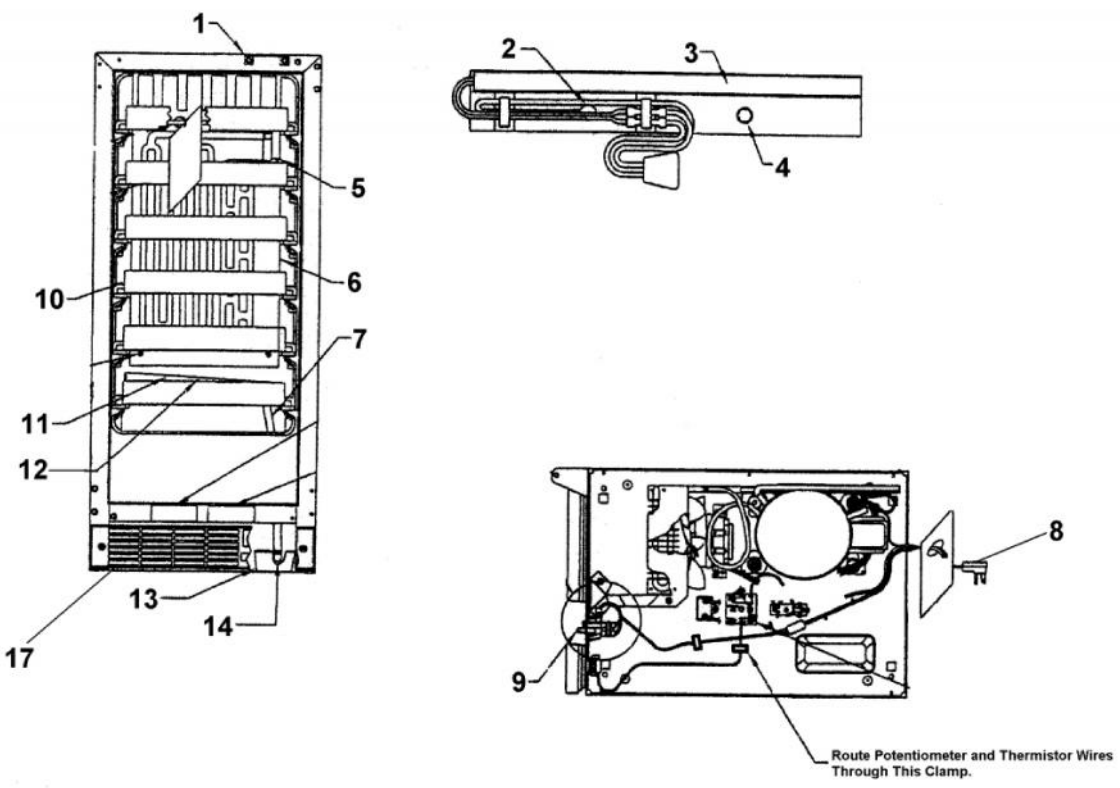

# VIKING DUWC151 Owner's Manual

[Shop genuine replacement parts for VIKING DUWC151](#)

[Find Your VIKING Refrigerator Parts - Select From 341 Models](#)

----- Manual continues below -----

Ref #	Part Number	Qty.	Description
1	PW220015		LOCK CATCH BRACKET (BLACK)
2	PW200064		LOCK WASHER
3	PW240048		AURA LIGHT ASSEMBLY
4	PW200065		SCREW
5	PW200060		CAP
6	PW240049		151 EVAP ASSY (42244612)
7	PW240045		SERV. ASSY BLACK DRAIN TUBE 42244609
8	PW240053		POWER CORD
9	PW230012		LIGHT SWITCH, PLUNGER XBKX 42242915
10	PW210041		151 SERIES WINE RACK ONLY 42244590
NI	PW230102		151 SERIES WOOD FRONT ONLY 42244591
NI	PW210042		151 WINE RACK W/WD AND SCREWS 42244592
11	PW210043		SERV. ASSY 151 BLK DRIP TRAY 42244610
12	PW200061		RIVET
13	PW240054		DRIP PAN
14	PW240052		J TRAP
15	PW220004		HINGE KIT (VUWC140) X 42240881
16	PW240050		THERMISTOR (42244531)
17	PW210031		GRILLE-BLACK 42242909
17	PW210032		GRILLE-WHITE (41005742)
NI	PW200038		LEVELER KIT

Ref #	Part Number	Qty.	Description
1	PW230039		BUMPER - 41005890
2	PW230125		GASKET (41006834)
3	PW200049		SCREW (PACK OF 2)
4	PW200050		HEX-KEP NUT (42247454)
5	PW230101		DOOR ASSEMBLY (SS) - LH
	PW230100		DOOR ASSEMBLY (SS) - RH
6	PW300246		HINGE BUSHING
7	PW200052		SUB TO PW200035 - SCREW (41005535)
8	B9297543		DOOR SKIN - SS (LH)
8	C9297543BK		SILK SCREEN (DUWC150)
8	C9297543WH		SILK SCREEN (DUAR150)
8	C9297543BT		SILK SCREEN (DUWC150)
8	C9297543GG		SILK SCREEN (DUWC150)
8	C9297543SG		SILK SCREEN (DUWC150)
8	B9297541		DOOR SKIN - SS (RH)
8	C9297541BK		SILK SCREEN (DUAR150)
8	C9297541WH		SILK SCREEN (DUWC150)
8	C9297541BT		SILK SCREEN (DUAR150)
8	C9297541GG		SILK SCREEN (DUAR150)
8	C9297541SG		SILK SCREEN (DUAR150)
9	PE030090		DOOR HANDLE - SS
9	PE030090PVD		DOOR HANDLE 27 XBRX PVD
10	PW220021		STRIKER PLATE
11	PW200051		SCREW