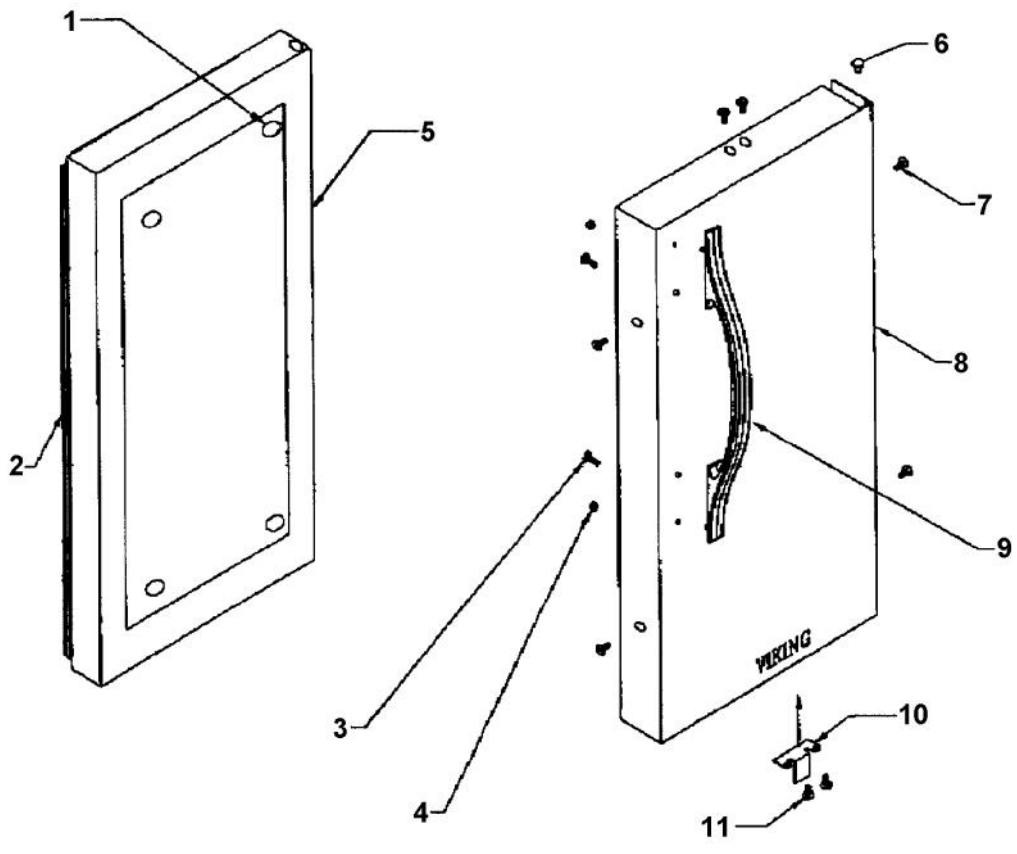

# VIKING DUWC151 Owner's Manual

[Shop genuine replacement parts for VIKING DUWC151](#)

[Find Your VIKING Refrigerator Parts - Select From 341 Models](#)

----- Manual continues below -----

Ref #	Part Number	Qty.	Description
1	PW220015		LOCK CATCH BRACKET (BLACK)
2	PW200064		LOCK WASHER
3	PW240048		AURA LIGHT ASSEMBLY
4	PW200065		SCREW
5	PW200060		CAP
6	PW240049		151 EVAP ASSY (42244612)
7	PW240045		SERV. ASSY BLACK DRAIN TUBE 42244609
8	PW240053		POWER CORD
9	PW230012		LIGHT SWITCH, PLUNGER XBKX 42242915
10	PW210041		151 SERIES WINE RACK ONLY 42244590
NI	PW230102		151 SERIES WOOD FRONT ONLY 42244591
NI	PW210042		151 WINE RACK W/WD AND SCREWS 42244592
11	PW210043		SERV. ASSY 151 BLK DRIP TRAY 42244610
12	PW200061		RIVET
13	PW240054		DRIP PAN
14	PW240052		J TRAP
15	PW220004		HINGE KIT (VUWC140) X 42240881
16	PW240050		THERMISTOR (42244531)
17	PW210031		GRILLE-BLACK 42242909
17	PW210032		GRILLE-WHITE (41005742)
NI	PW200038		LEVELER KIT

Ref #	Part Number	Qty.	Description
1	PW230039		BUMPER - 41005890
2	PW230125		GASKET (41006834)
3	PW200049		SCREW (PACK OF 2)
4	PW200050		HEX-KEP NUT (42247454)
5	PW230101		DOOR ASSEMBLY (SS) - LH
	PW230100		DOOR ASSEMBLY (SS) - RH
6	PW300246		HINGE BUSHING
7	PW200052		SUB TO PW200035 - SCREW (41005535)
8	B9297543		DOOR SKIN - SS (LH)
8	C9297543BK		SILK SCREEN (DUWC150)
8	C9297543WH		SILK SCREEN (DUAR150)
8	C9297543BT		SILK SCREEN (DUWC150)
8	C9297543GG		SILK SCREEN (DUWC150)
8	C9297543SG		SILK SCREEN (DUWC150)
8	B9297541		DOOR SKIN - SS (RH)
8	C9297541BK		SILK SCREEN (DUAR150)
8	C9297541WH		SILK SCREEN (DUWC150)
8	C9297541BT		SILK SCREEN (DUAR150)
8	C9297541GG		SILK SCREEN (DUAR150)
8	C9297541SG		SILK SCREEN (DUAR150)
9	PE030090		DOOR HANDLE - SS
9	PE030090PVD		DOOR HANDLE 27 XBRX PVD
10	PW220021		STRIKER PLATE
11	PW200051		SCREW