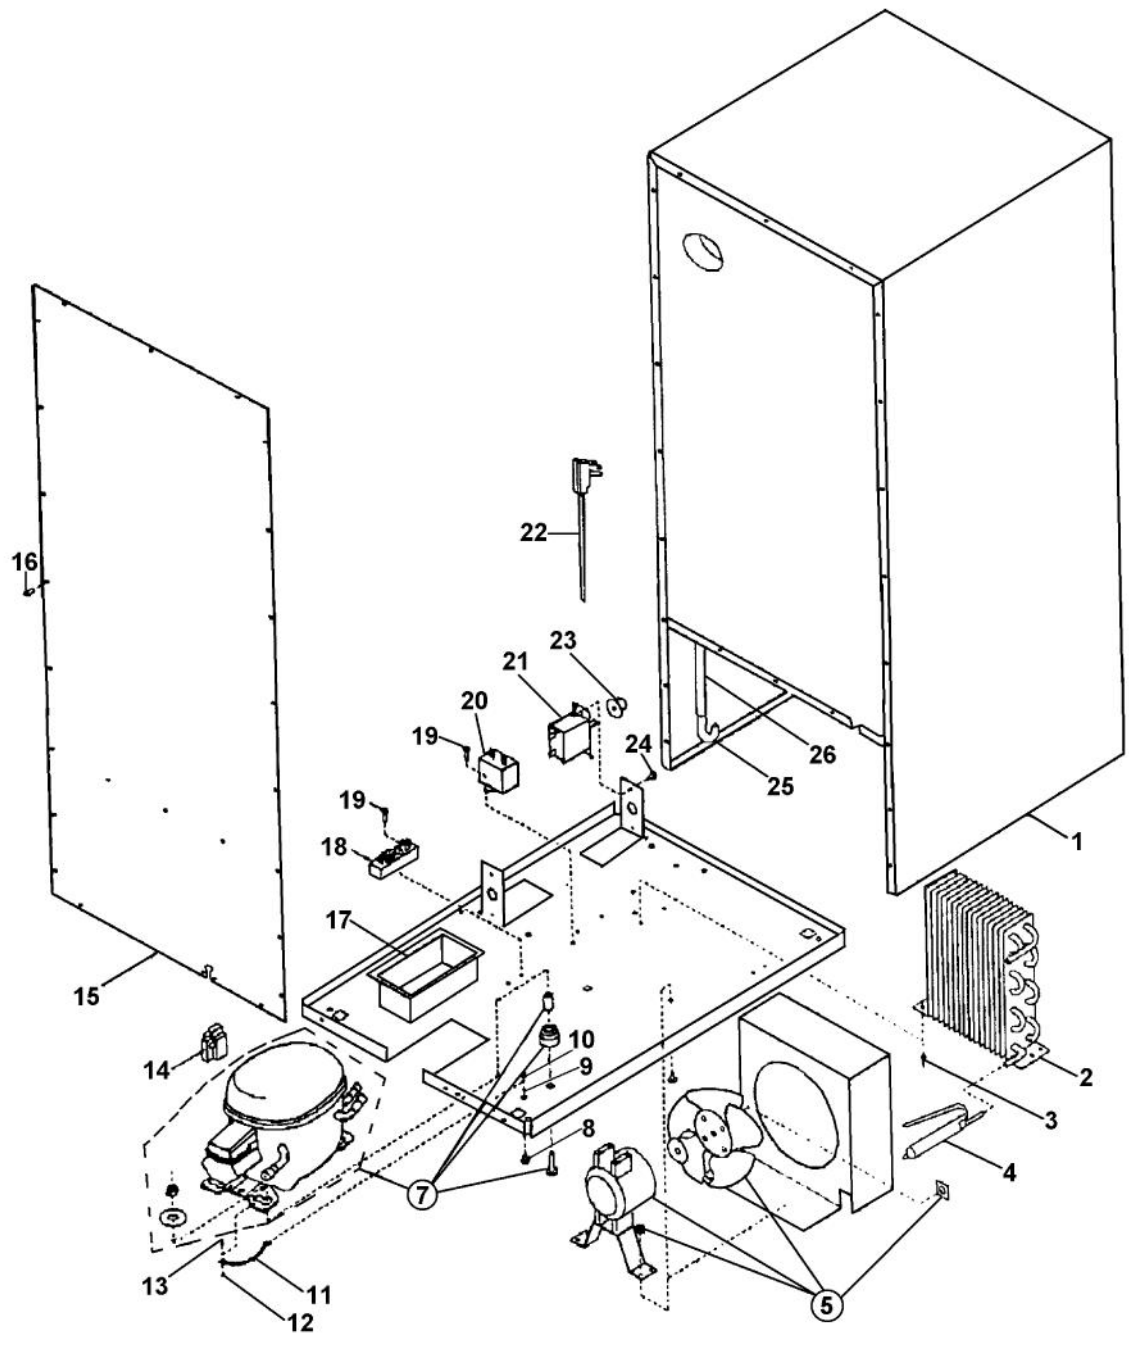

# VIKING DUWC151 Owner's Manual

[Shop genuine replacement parts for VIKING DUWC151](#)

[Find Your VIKING Refrigerator Parts - Select From 341 Models](#)

----- Manual continues below -----

Ref #	Part Number	Qty.	Description
1	PW220015		LOCK CATCH BRACKET (BLACK)
2	PW200064		LOCK WASHER
3	PW240048		AURA LIGHT ASSEMBLY
4	PW200065		SCREW
5	PW200060		CAP
6	PW240049		151 EVAP ASSY (42244612)
7	PW240045		SERV. ASSY BLACK DRAIN TUBE 42244609
8	PW240053		POWER CORD
9	PW230012		LIGHT SWITCH, PLUNGER XBKX 42242915
10	PW210041		151 SERIES WINE RACK ONLY 42244590
NI	PW230102		151 SERIES WOOD FRONT ONLY 42244591
NI	PW210042		151 WINE RACK W/WD AND SCREWS 42244592
11	PW210043		SERV. ASSY 151 BLK DRIP TRAY 42244610
12	PW200061		RIVET
13	PW240054		DRIP PAN
14	PW240052		J TRAP
15	PW220004		HINGE KIT (VUWC140) X 42240881
16	PW240050		THERMISTOR (42244531)
17	PW210031		GRILLE-BLACK 42242909
17	PW210032		GRILLE-WHITE (41005742)
NI	PW200038		LEVELER KIT

Ref #	Part Number	Qty.	Description
1	PW230039		BUMPER - 41005890
2	PW230125		GASKET (41006834)
3	PW200049		SCREW (PACK OF 2)
4	PW200050		HEX-KEP NUT (42247454)
5	PW230101		DOOR ASSEMBLY (SS) - LH
	PW230100		DOOR ASSEMBLY (SS) - RH
6	PW300246		HINGE BUSHING
7	PW200052		SUB TO PW200035 - SCREW (41005535)
8	B9297543		DOOR SKIN - SS (LH)
8	C9297543BK		SILK SCREEN (DUWC150)
8	C9297543WH		SILK SCREEN (DUAR150)
8	C9297543BT		SILK SCREEN (DUWC150)
8	C9297543GG		SILK SCREEN (DUWC150)
8	C9297543SG		SILK SCREEN (DUWC150)
8	B9297541		DOOR SKIN - SS (RH)
8	C9297541BK		SILK SCREEN (DUAR150)
8	C9297541WH		SILK SCREEN (DUWC150)
8	C9297541BT		SILK SCREEN (DUAR150)
8	C9297541GG		SILK SCREEN (DUAR150)
8	C9297541SG		SILK SCREEN (DUAR150)
9	PE030090		DOOR HANDLE - SS
9	PE030090PVD		DOOR HANDLE 27 XBRX PVD
10	PW220021		STRIKER PLATE
11	PW200051		SCREW