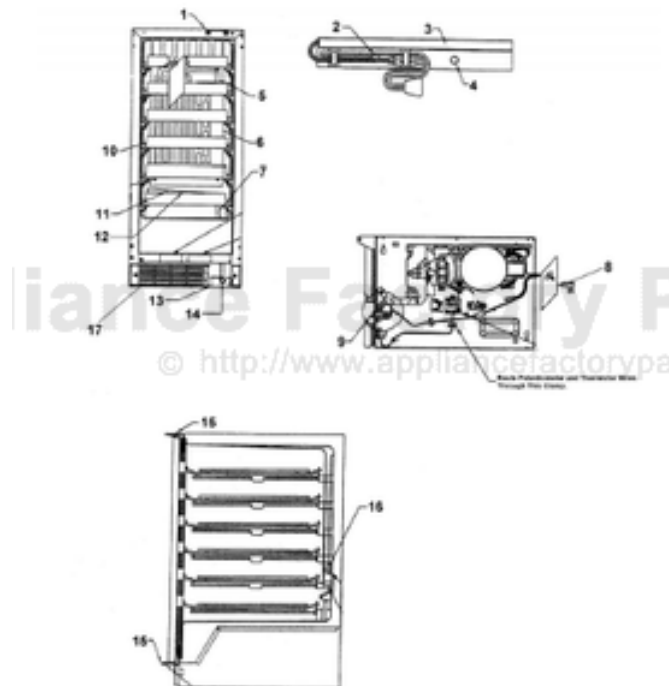

# VIKING DUWC151 Owner's Manual

[Shop genuine replacement parts for VIKING DUWC151](#)

[Find Your VIKING Refrigerator Parts - Select From 341 Models](#)

----- Manual continues below -----

Ref #	Part Number	Qty.	Description
1	PW220015		LOCK CATCH BRACKET (BLACK)
2	PW200064		LOCK WASHER
3	PW240048		AURA LIGHT ASSEMBLY
4	PW200065		SCREW
5	PW200060		CAP
6	PW240049		151 EVAP ASSY (42244612)
7	PW240045		SERV. ASSY BLACK DRAIN TUBE 42244609
8	PW240053		POWER CORD
9	PW230012		LIGHT SWITCH, PLUNGER XBKX 42242915
10	PW210041		151 SERIES WINE RACK ONLY 42244590
NI	PW230102		151 SERIES WOOD FRONT ONLY 42244591
NI	PW210042		151 WINE RACK W/WD AND SCREWS 42244592
11	PW210043		SERV. ASSY 151 BLK DRIP TRAY 42244610
12	PW200061		RIVET
13	PW240054		DRIP PAN
14	PW240052		J TRAP
15	PW220004		HINGE KIT (VUWC140) X 42240881
16	PW240050		THERMISTOR (42244531)
17	PW210031		GRILLE-BLACK 42242909
17	PW210032		GRILLE-WHITE (41005742)
NI	PW200038		LEVELER KIT

Ref #	Part Number	Qty.	Description
1	PW230039		BUMPER - 41005890
2	PW230125		GASKET (41006834)
3	PW200049		SCREW (PACK OF 2)
4	PW200050		HEX-KEP NUT (42247454)
5	PW230101		DOOR ASSEMBLY (SS) - LH
	PW230100		DOOR ASSEMBLY (SS) - RH
6	PW300246		HINGE BUSHING
7	PW200052		SUB TO PW200035 - SCREW (41005535)
8	B9297543		DOOR SKIN - SS (LH)
8	C9297543BK		SILK SCREEN (DUWC150)
8	C9297543WH		SILK SCREEN (DUAR150)
8	C9297543BT		SILK SCREEN (DUWC150)
8	C9297543GG		SILK SCREEN (DUWC150)
8	C9297543SG		SILK SCREEN (DUWC150)
8	B9297541		DOOR SKIN - SS (RH)
8	C9297541BK		SILK SCREEN (DUAR150)
8	C9297541WH		SILK SCREEN (DUWC150)
8	C9297541BT		SILK SCREEN (DUAR150)
8	C9297541GG		SILK SCREEN (DUAR150)
8	C9297541SG		SILK SCREEN (DUAR150)
9	PE030090		DOOR HANDLE - SS
9	PE030090PVD		DOOR HANDLE 27 XBRX PVD
10	PW220021		STRIKER PLATE
11	PW200051		SCREW