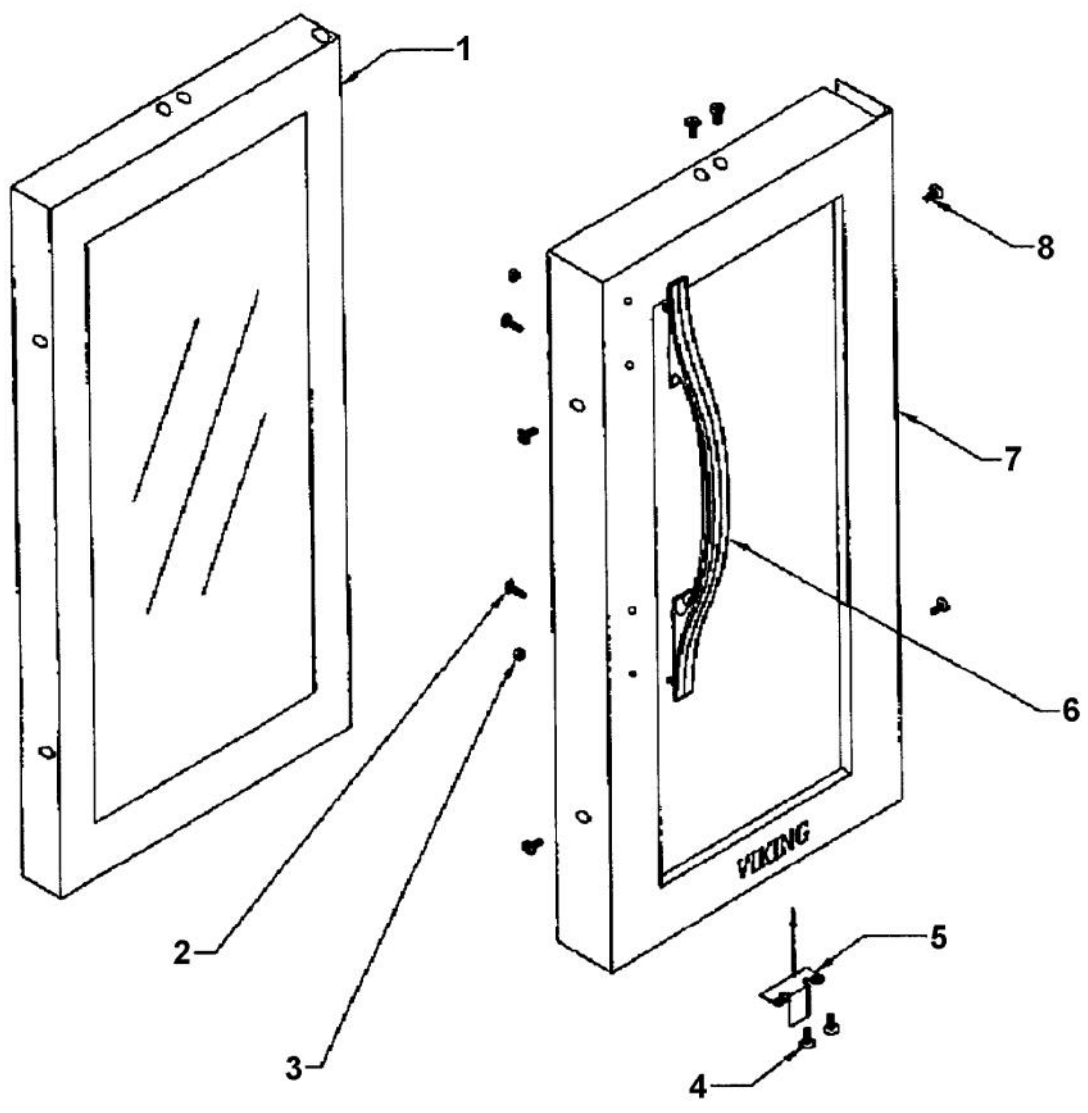

# VIKING DUWC151 Owner's Manual

[Shop genuine replacement parts for VIKING DUWC151](#)

[Find Your VIKING Refrigerator Parts - Select From 341 Models](#)

----- Manual continues below -----

Ref #	Part Number	Qty.	Description
1	PW220015		LOCK CATCH BRACKET (BLACK)
2	PW200064		LOCK WASHER
3	PW240048		AURA LIGHT ASSEMBLY
4	PW200065		SCREW
5	PW200060		CAP
6	PW240049		151 EVAP ASSY (42244612)
7	PW240045		SERV. ASSY BLACK DRAIN TUBE 42244609
8	PW240053		POWER CORD
9	PW230012		LIGHT SWITCH, PLUNGER XBKX 42242915
10	PW210041		151 SERIES WINE RACK ONLY 42244590
NI	PW230102		151 SERIES WOOD FRONT ONLY 42244591
NI	PW210042		151 WINE RACK W/WD AND SCREWS 42244592
11	PW210043		SERV. ASSY 151 BLK DRIP TRAY 42244610
12	PW200061		RIVET
13	PW240054		DRIP PAN
14	PW240052		J TRAP
15	PW220004		HINGE KIT (VUWC140) X 42240881
16	PW240050		THERMISTOR (42244531)
17	PW210031		GRILLE-BLACK 42242909
17	PW210032		GRILLE-WHITE (41005742)
NI	PW200038		LEVELER KIT

Ref #	Part Number	Qty.	Description
1	PW230039		BUMPER - 41005890
2	PW230125		GASKET (41006834)
3	PW200049		SCREW (PACK OF 2)
4	PW200050		HEX-KEP NUT (42247454)
5	PW230101		DOOR ASSEMBLY (SS) - LH
	PW230100		DOOR ASSEMBLY (SS) - RH
6	PW300246		HINGE BUSHING
7	PW200052		SUB TO PW200035 - SCREW (41005535)
8	B9297543		DOOR SKIN - SS (LH)
8	C9297543BK		SILK SCREEN (DUWC150)
8	C9297543WH		SILK SCREEN (DUAR150)
8	C9297543BT		SILK SCREEN (DUWC150)
8	C9297543GG		SILK SCREEN (DUWC150)
8	C9297543SG		SILK SCREEN (DUWC150)
8	B9297541		DOOR SKIN - SS (RH)
8	C9297541BK		SILK SCREEN (DUAR150)
8	C9297541WH		SILK SCREEN (DUWC150)
8	C9297541BT		SILK SCREEN (DUAR150)
8	C9297541GG		SILK SCREEN (DUAR150)
8	C9297541SG		SILK SCREEN (DUAR150)
9	PE030090		DOOR HANDLE - SS
9	PE030090PVD		DOOR HANDLE 27 XBRX PVD
10	PW220021		STRIKER PLATE
11	PW200051		SCREW