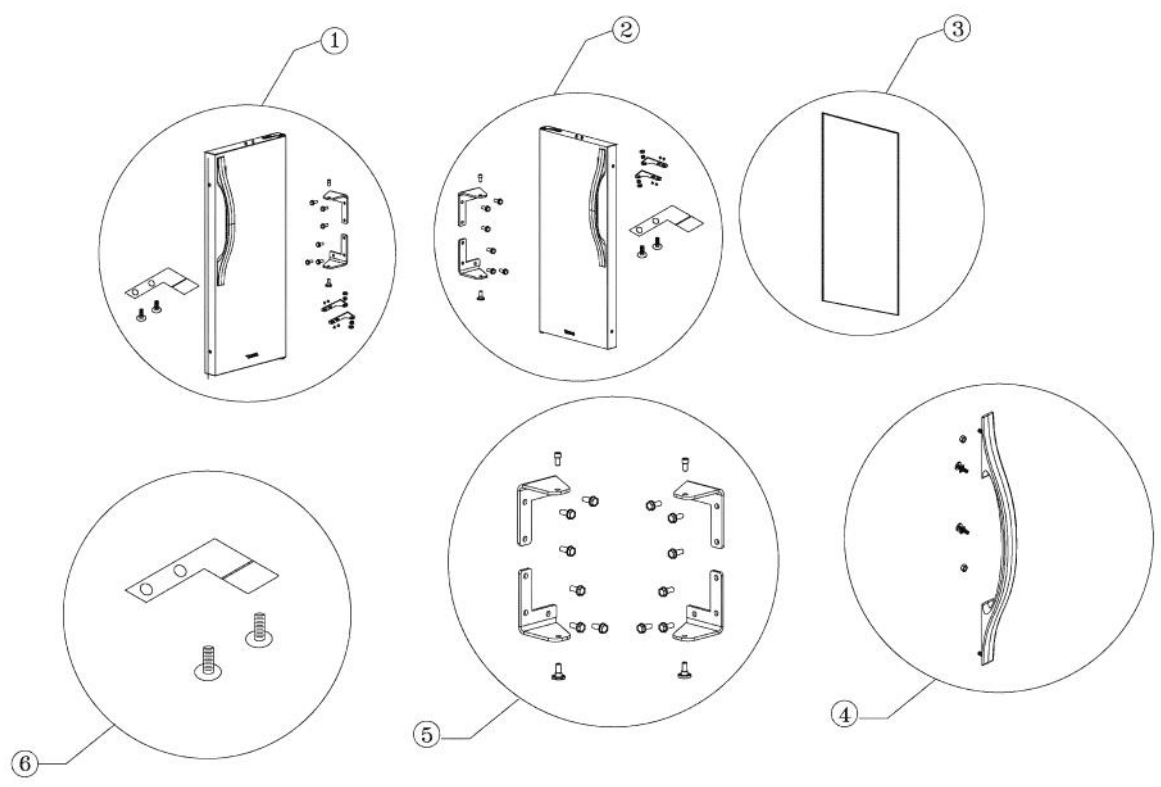

----- Manual continues below -----

Ref #	Part Number	Qty.	Description
1	PS100012		LINER SHIELD ASSEMBLY, BLK -RH (42246154)
2	PS100007		AURA LIGHT ASSY (BLACK) 42245124
3	PS100013		DRIP TRAY ASSEMBLY
4	PS100014		WINE RACK ASSEMBLY - COMPLETE (42245057) 152 WC
5	PS100015		WOOD FRONT (41008834) 152 WC
6	PS100016		WINE RACK FRAME (42246147) 152 WC
7	PW240016		ON / OFF SWITCH
8	PW230012		LIGHT SWITCH, PLUNGER XBKX 42242915
9	PW230004		THERMOSTAT KNOB (VUWC140)X42241950
10	PW240045		SERV. ASSY BLACK DRAIN TUBE 42244609
11	PW240049		151 EVAP ASSY (42244612)
12	PW210031		GRILLE-BLACK 42242909
13	PW220004		HINGE KIT (VUWC140) X 42240881
	PS100017		COUNTER SUNK HINGE (42244873) 152 WC
14	PS100018		LINER SHIELD ASSEMBLY, BLK - LH (42246152) 152 WC
15	PW220020		LOCK CATCH
16	PW200034		HINGE PIN, BOTTOM 42242085
17	PS100019		BACK PANEL ASSEMBLY (42245283) 152 WC

Ref #	Part Number	Qty.	Description
1	PS100037		DES. COMPLETE DOOR, SOLID - RH (42244586) 152 WC
2	PS100038		COMPLETE DOOR ASSEMBLY - LH (SS)
3	PS100035		DOOR GASKET, BLACK (42243909) 152 WC
4	PE030165		27 DOOR HANDLE
	PE030165PVD		27 DOOR HANDLE PVD
5	PW220004		HINGE KIT (VUWC140) X 42240881
6	PS100036		STRIKER PLATE, BLACK (42244133) 152 WC
NI	B9297543		DOOR SKIN - SS (LH)
	C9297543BK		SILK SCREEN (DUWC150)
	C9297543BT		SILK SCREEN (DUWC150)
	C9297543GG		SILK SCREEN (DUWC150)
	C9297543SG		SILK SCREEN (DUWC150)
	C9297543WH		SILK SCREEN (DUAR150)
	B9297541		DOOR SKIN - SS (RH)
	C9297541BK		SILK SCREEN (DUAR150)
	C9297541BT		SILK SCREEN (DUAR150)
	C9297541GG		SILK SCREEN (DUAR150)
	C9297541SG		SILK SCREEN (DUAR150)
	C9297541WH		SILK SCREEN (DUWC150)