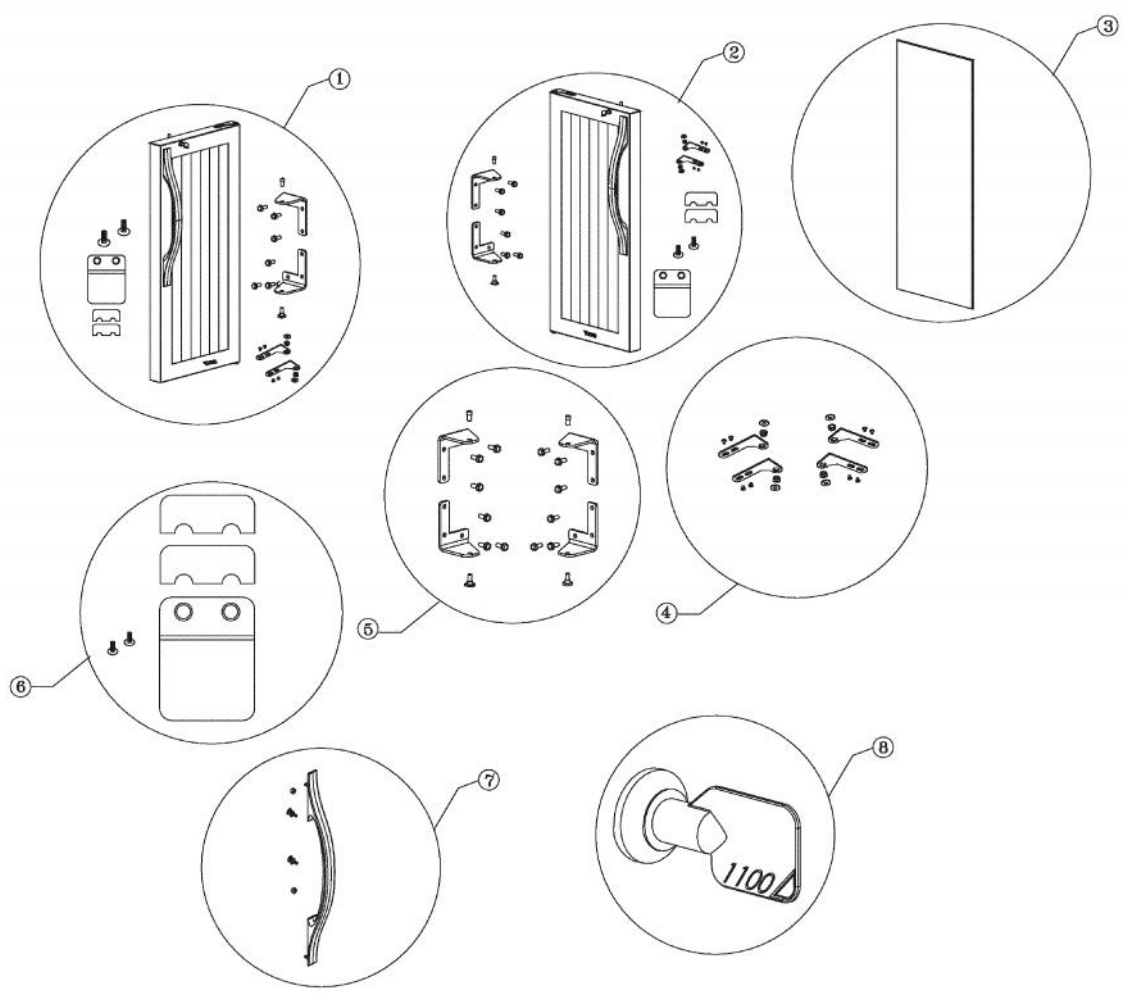

Ref #	Part Number	Qty.	Description
1	PS100031		DES. COMPLETE DOOR, FLT.-RH (42246158) 152 WC
2	PS100032		COMPLETE DOOR ASSEMBLY - LH (SS)
3	PS100049		DOOR GASKET, BLACK
4	PS100029		HINGE ADAPTER
5	PS100017		COUNTER SUNK HINGE (42244873) 152 WC
6	PS100030		STRIKER PLATE
7	PE030165		27 DOOR HANDLE
	PE030165PVD		27 DOOR HANDLE PVD
8	PW200059		LOCK & KEY ASSY FOR SSDF DOORS