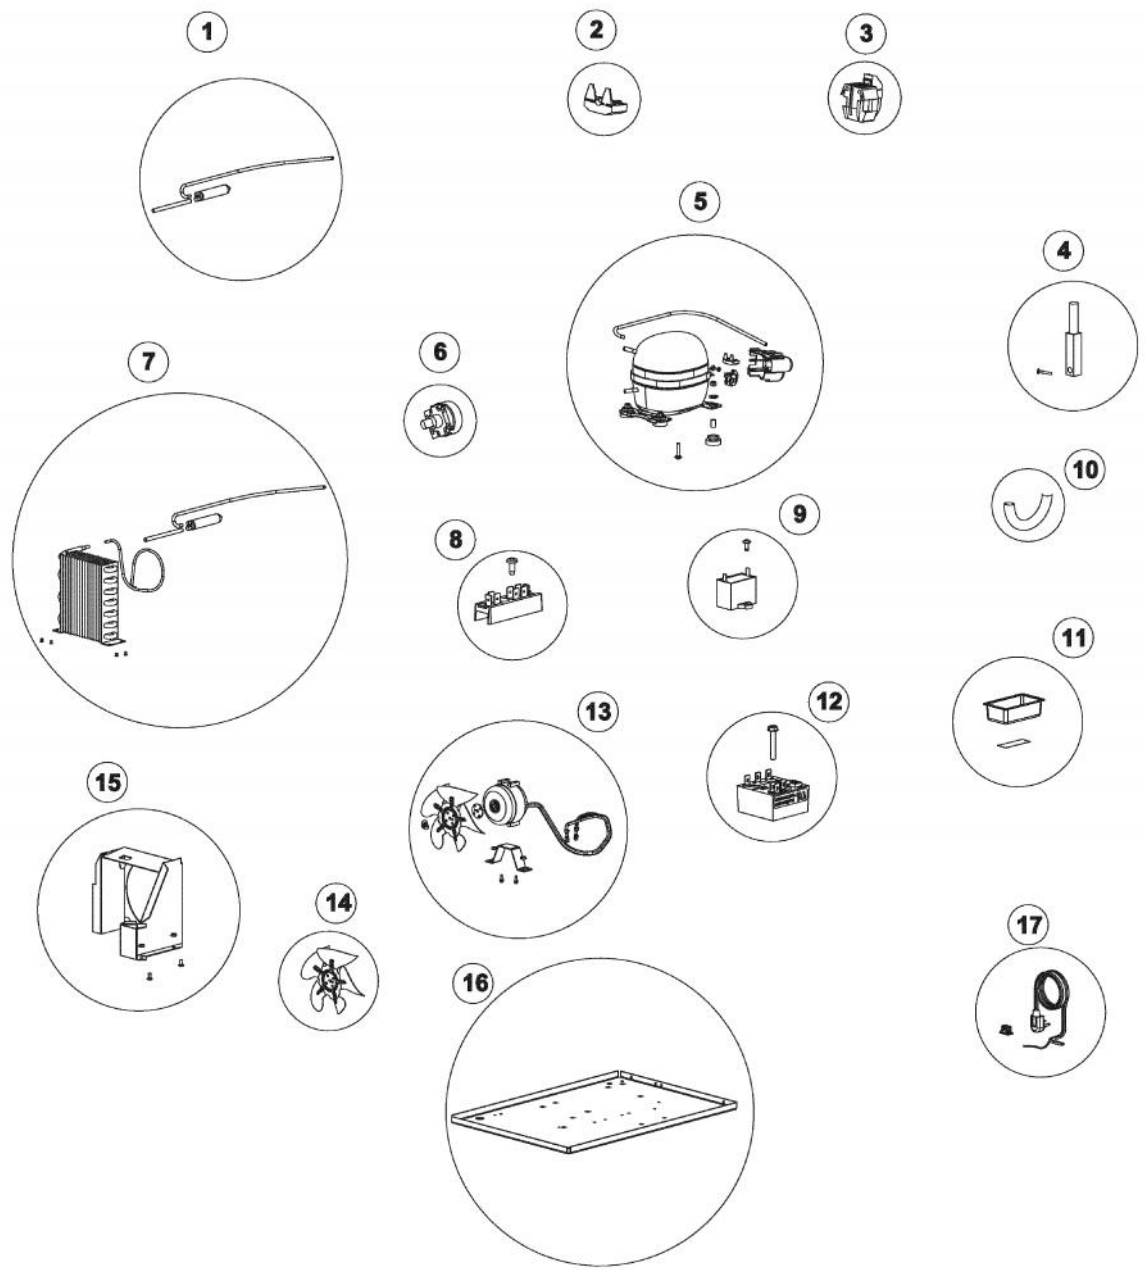

----- Manual continues below -----

Ref #	Part Number	Qty.	Description
1	PS100012		LINER SHIELD ASSEMBLY, BLK -RH (42246154)
2	PS100007		AURA LIGHT ASSY (BLACK) 42245124
3	PS100013		DRIP TRAY ASSEMBLY
4	PS100014		WINE RACK ASSEMBLY - COMPLETE (42245057) 152 WC
5	PS100015		WOOD FRONT (41008834) 152 WC
6	PS100016		WINE RACK FRAME (42246147) 152 WC
7	PW240016		ON / OFF SWITCH
8	PW230012		LIGHT SWITCH, PLUNGER XBKX 42242915
9	PW230004		THERMOSTAT KNOB (VUWC140)X42241950
10	PW240045		SERV. ASSY BLACK DRAIN TUBE 42244609
11	PW240049		151 EVAP ASSY (42244612)
12	PW210031		GRILLE-BLACK 42242909
13	PW220004		HINGE KIT (VUWC140) X 42240881
	PS100017		COUNTER SUNK HINGE (42244873) 152 WC
14	PS100018		LINER SHIELD ASSEMBLY, BLK - LH (42246152) 152 WC
15	PW220020		LOCK CATCH
16	PW200034		HINGE PIN, BOTTOM 42242085
17	PS100019		BACK PANEL ASSEMBLY (42245283) 152 WC

Ref #	Part Number	Qty.	Description
1	PS100037		DES. COMPLETE DOOR, SOLID - RH (42244586) 152 WC
2	PS100038		COMPLETE DOOR ASSEMBLY - LH (SS)
3	PS100035		DOOR GASKET, BLACK (42243909) 152 WC
4	PE030165		27 DOOR HANDLE
	PE030165PVD		27 DOOR HANDLE PVD
5	PW220004		HINGE KIT (VUWC140) X 42240881
6	PS100036		STRIKER PLATE, BLACK (42244133) 152 WC
NI	B9297543		DOOR SKIN - SS (LH)
	C9297543BK		SILK SCREEN (DUWC150)
	C9297543BT		SILK SCREEN (DUWC150)
	C9297543GG		SILK SCREEN (DUWC150)
	C9297543SG		SILK SCREEN (DUWC150)
	C9297543WH		SILK SCREEN (DUAR150)
	B9297541		DOOR SKIN - SS (RH)
	C9297541BK		SILK SCREEN (DUAR150)
	C9297541BT		SILK SCREEN (DUAR150)
	C9297541GG		SILK SCREEN (DUAR150)
	C9297541SG		SILK SCREEN (DUAR150)
	C9297541WH		SILK SCREEN (DUWC150)

Ref #	Part Number	Qty.	Description
1	PS100027		COMPLETE DOOR ASSEMBLY - RH (SS)
2	PS100028		DES. COMPLETE DOOR, CLR.-LH (42246156) 152 WC
3	PS100049		DOOR GASKET, BLACK
4	PS100029		HINGE ADAPTER
5	PS100017		COUNTER SUNK HINGE (42244873) 152 WC
6	PS100030		STRIKER PLATE
7	PE030165		27 DOOR HANDLE
	PE030165PVD		27 DOOR HANDLE PVD
8	PW200059		LOCK & KEY ASSY FOR SSDF DOORS