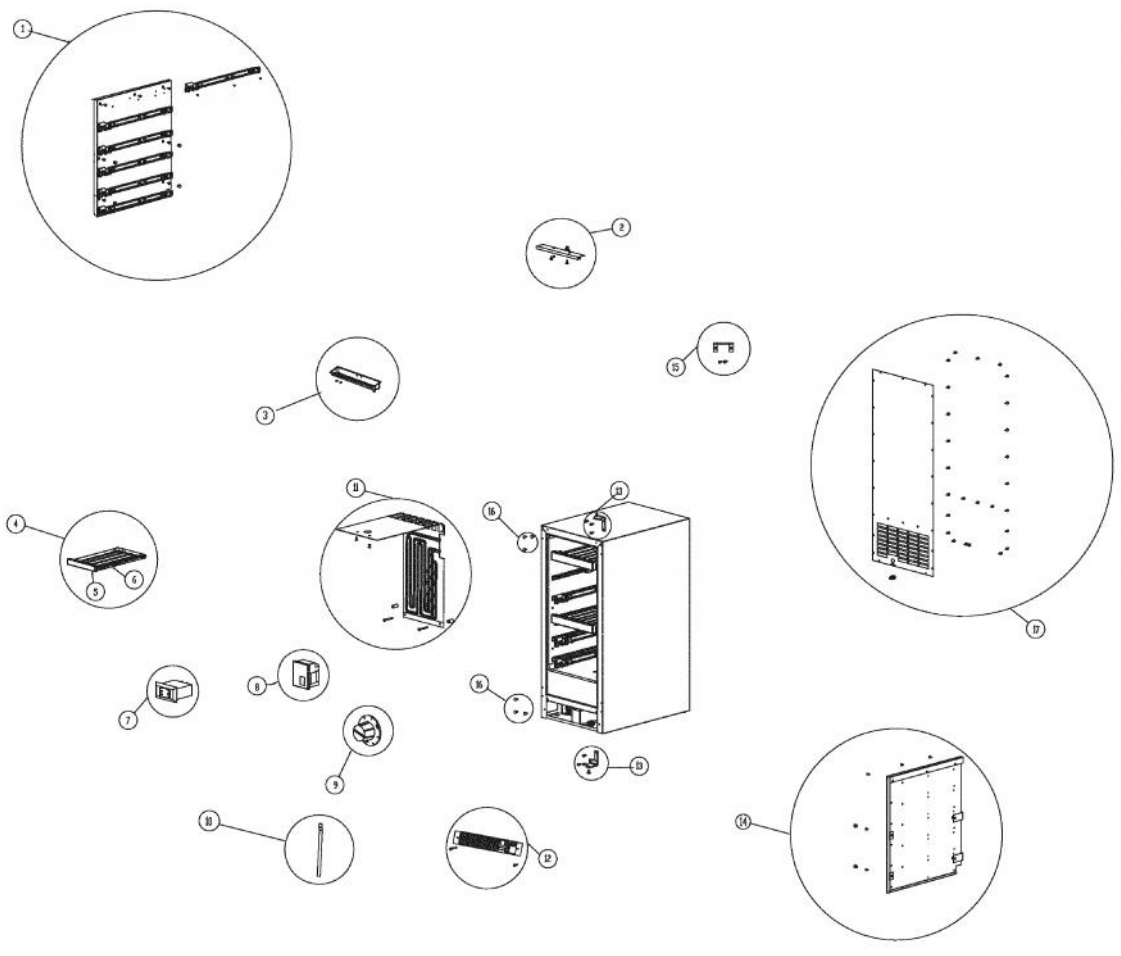

----- Manual continues below -----

Ref #	Part Number	Qty.	Description
1	PS100012		LINER SHIELD ASSEMBLY, BLK -RH (42246154)
2	PS100007		AURA LIGHT ASSY (BLACK) 42245124
3	PS100013		DRIP TRAY ASSEMBLY
4	PS100014		WINE RACK ASSEMBLY - COMPLETE (42245057) 152 WC
5	PS100015		WOOD FRONT (41008834) 152 WC
6	PS100016		WINE RACK FRAME (42246147) 152 WC
7	PW240016		ON / OFF SWITCH
8	PW230012		LIGHT SWITCH, PLUNGER XBKX 42242915
9	PW230004		THERMOSTAT KNOB (VUWC140)X42241950
10	PW240045		SERV. ASSY BLACK DRAIN TUBE 42244609
11	PW240049		151 EVAP ASSY (42244612)
12	PW210031		GRILLE-BLACK 42242909
13	PW220004		HINGE KIT (VUWC140) X 42240881
	PS100017		COUNTER SUNK HINGE (42244873) 152 WC
14	PS100018		LINER SHIELD ASSEMBLY, BLK - LH (42246152) 152 WC
15	PW220020		LOCK CATCH
16	PW200034		HINGE PIN, BOTTOM 42242085
17	PS100019		BACK PANEL ASSEMBLY (42245283) 152 WC