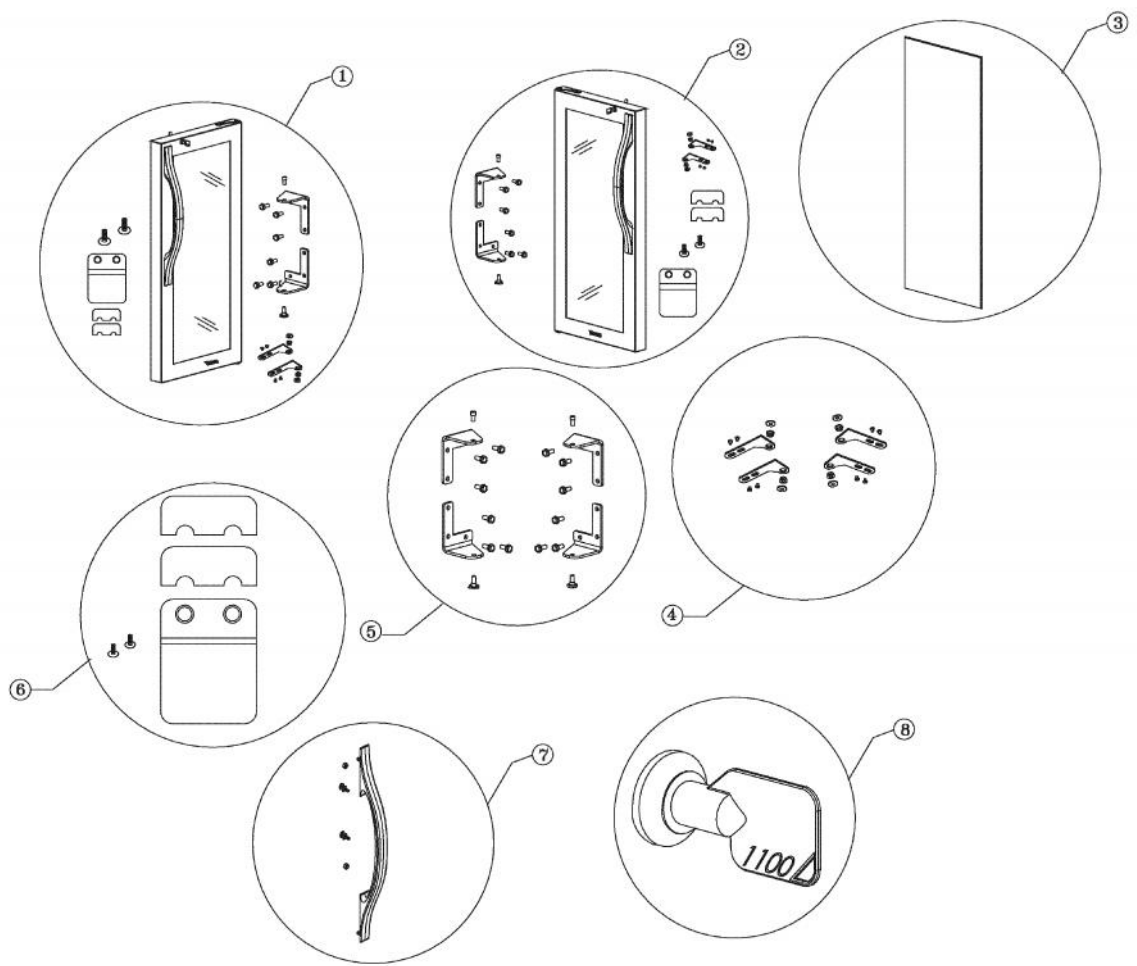

Ref #	Part Number	Qty.	Description
1	PS100027		COMPLETE DOOR ASSEMBLY - RH (SS)
2	PS100028		DES. COMPLETE DOOR, CLR.-LH (42246156) 152 WC
3	PS100049		DOOR GASKET, BLACK
4	PS100029		HINGE ADAPTER
5	PS100017		COUNTER SUNK HINGE (42244873) 152 WC
6	PS100030		STRIKER PLATE
7	PE030165		27 DOOR HANDLE
	PE030165PVD		27 DOOR HANDLE PVD
8	PW200059		LOCK & KEY ASSY FOR SSDF DOORS