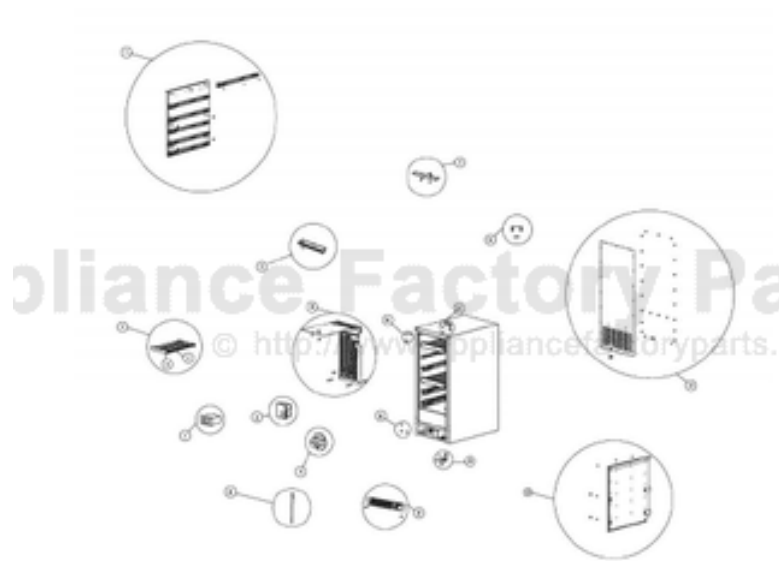

[Find Your VIKING Refrigerator Parts - Select From 341 Models](#)

----- Manual continues below -----