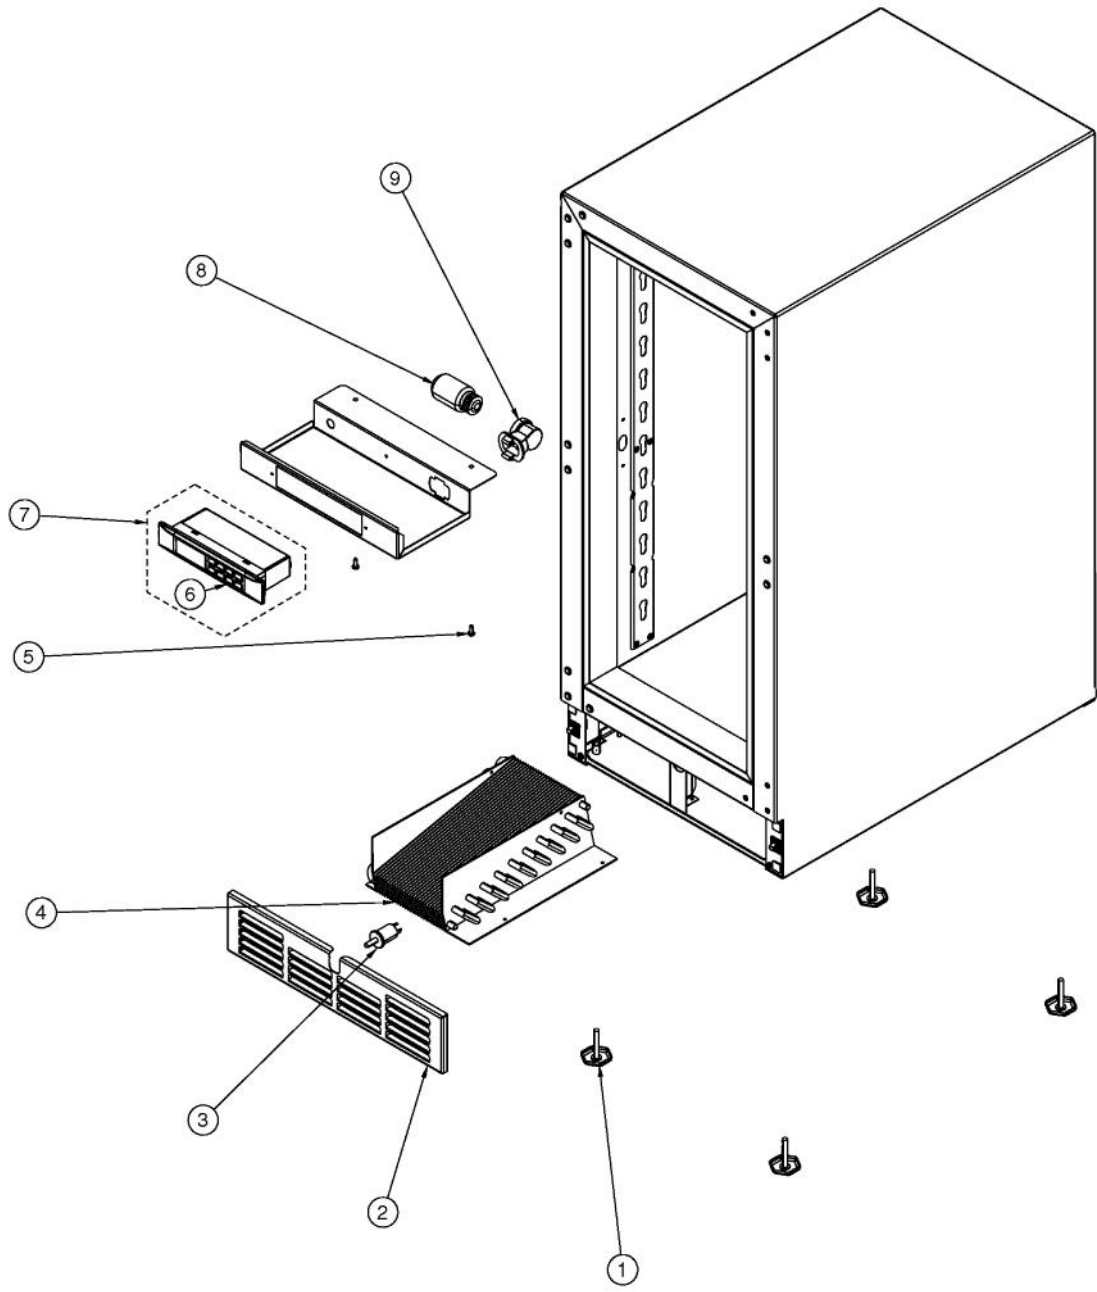

Ref #	Part Number	Qty.	Description
1	033119-000	1	RD-VK-15-R4, CLEAR GLASS W/WOOD BORDER DOOR PAN...
2	033021-000	1	HINGE KIT, RH
3	033069-000	1	DOOR GASKET, 15
4	033015-000	2	PLUNGER FASTENER
5	032973-000	1	PLUNGER BRACKET

Ref #	Part Number	Qty.	Description
1	033070-000	2	SHELF ASSEMBLY, 15
2	033096-000	1	SHELF ASSEMBLY, 15

Ref #	Part Number	Qty.	Description
1	033033-000	4	LEVELLING LEG
2	033073-000	1	GRILLE ASSEMBLY, 15
3	033040-000	1	DOOR SWITCH
4	033074-000	1	CONDENSER
5	033024-000	2	FASTENER, CONTROL MOUNTING
6	033023-000	1	CONTROLLER FACE PLATE
7	033050-000	1	CONTROLLER ASSY
8	033026-000	1	LIGHT BULB
9	033027-000	1	LIGHT SOCKET
NI	033028-000	1	HARNESS, CONTROLLER
NI	033039-000	1	HARNESS, MACHINE COMPARTMENT
NI	033025-000	1	SENSOR