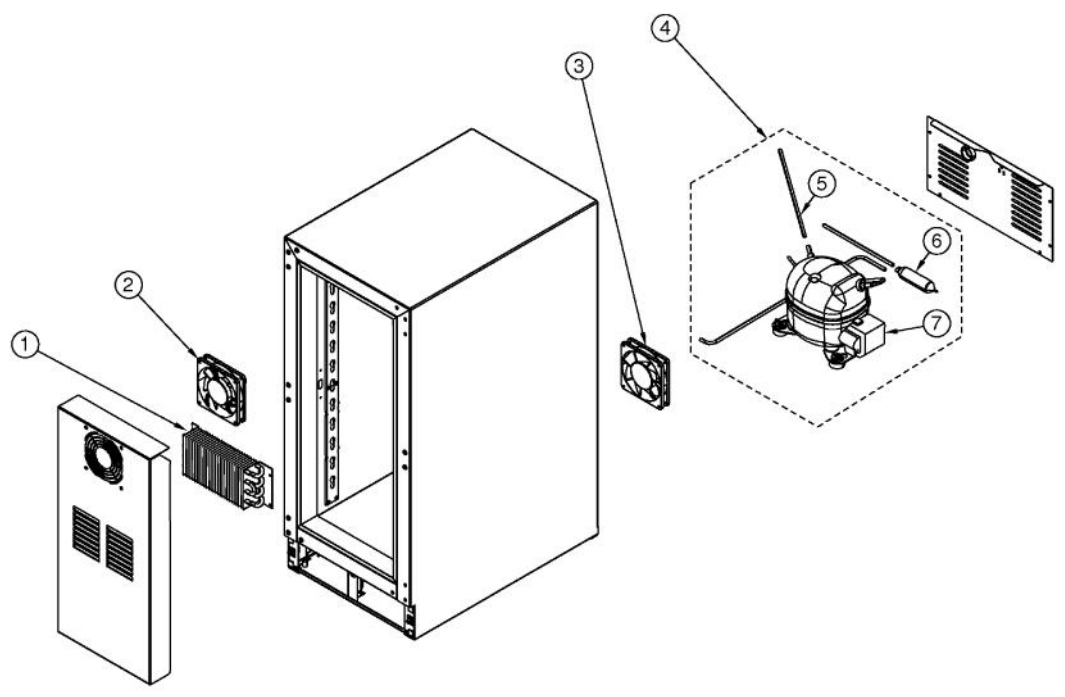

Ref #	Part Number	Qty.	Description
1	033119-000	1	RD-VK-15-R4, CLEAR GLASS W/WOOD BORDER DOOR PAN...
2	033021-000	1	HINGE KIT, RH
3	033069-000	1	DOOR GASKET, 15
4	033015-000	2	PLUNGER FASTENER
5	032973-000	1	PLUNGER BRACKET

Ref #	Part Number	Qty.	Description
1	033070-000	2	SHELF ASSEMBLY, 15
2	033096-000	1	SHELF ASSEMBLY, 15

Ref #	Part Number	Qty.	Description
1	033033-000	4	LEVELLING LEG
2	033073-000	1	GRILLE ASSEMBLY, 15
3	033040-000	1	DOOR SWITCH
4	033074-000	1	CONDENSER
5	033024-000	2	FASTENER, CONTROL MOUNTING
6	033023-000	1	CONTROLLER FACE PLATE
7	033050-000	1	CONTROLLER ASSY
8	033026-000	1	LIGHT BULB
9	033027-000	1	LIGHT SOCKET
NI	033028-000	1	HARNESS, CONTROLLER
NI	033039-000	1	HARNESS, MACHINE COMPARTMENT
NI	033025-000	1	SENSOR