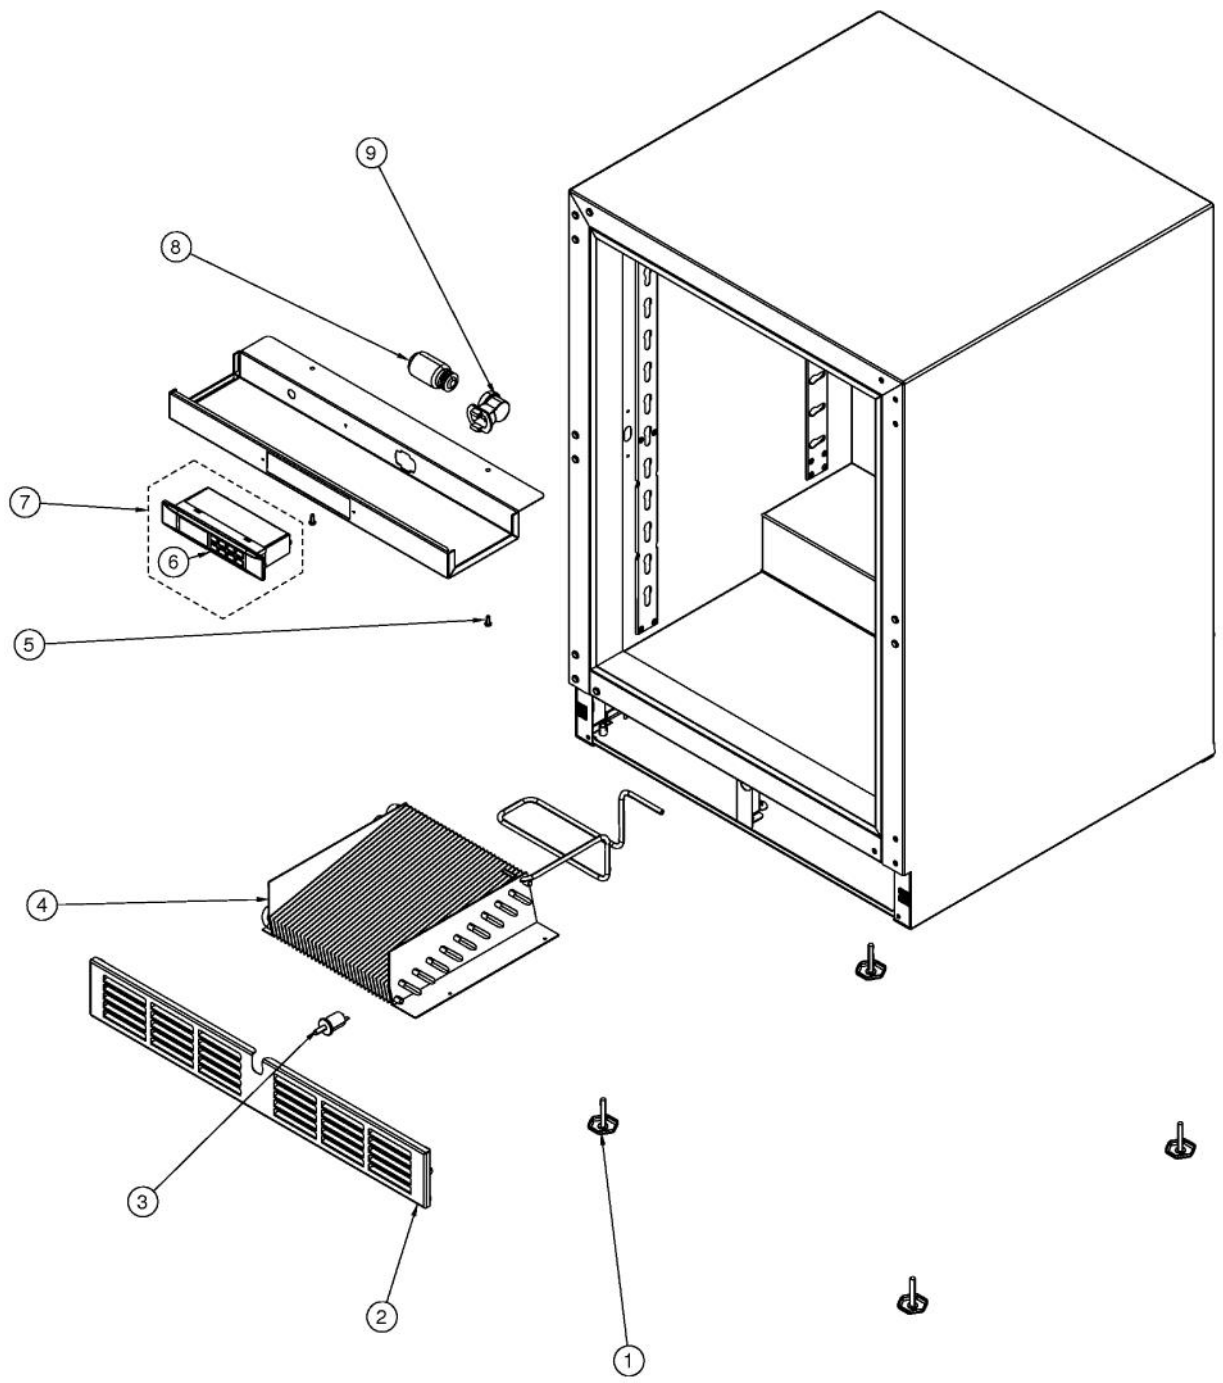

----- Manual continues below -----

| Ref # | Part Number | Qty. | Description |
|-------|-------------|------|--|
| 1 | 033104-000 | 1 | RD-VK-24-L4, CLEAR GLASS W/WOOD BORDER DOOR PAN... |
| 2 | 033020-000 | 1 | HINGE KIT, LH |
| 3 | 032972-000 | 1 | DOOR GASKET, 24 |
| 4 | 033015-000 | 2 | PLUNGER FASTENER |
| 5 | 032973-000 | 1 | PLUNGER BRACKET |

| Ref # | Part Number | Qty. | Description |
|-------|-------------|------|--------------------|
| 1 | 033019-000 | 2 | SHELF ASSEMBLY, 24 |
| 2 | 033049-000 | 1 | SHELF ASSEMBLY, 24 |

| Ref # | Part Number | Qty. | Description |
|-------|-------------|------|------------------------------|
| 1 | 033033-000 | 4 | LEVELLING LEG |
| 2 | 033032-000 | 1 | GRILLE ASSEMBLY, 24 |
| 3 | 033040-000 | 1 | DOOR SWITCH |
| 4 | 033041-000 | 1 | CONDENSER |
| 5 | 033024-000 | 2 | FASTENER, CONTROL MOUNTING |
| 6 | 033023-000 | 1 | CONTROLLER FACE PLATE |
| 7 | 033050-000 | 1 | CONTROLLER ASSY |
| 8 | 033026-000 | 1 | LIGHT BULB |
| 9 | 033027-000 | 1 | LIGHT SOCKET |
| NI | 033028-000 | 1 | HARNESS, CONTROLLER |
| NI | 033039-000 | 1 | HARNESS, MACHINE COMPARTMENT |
| NI | 033025-000 | 1 | SENSOR |