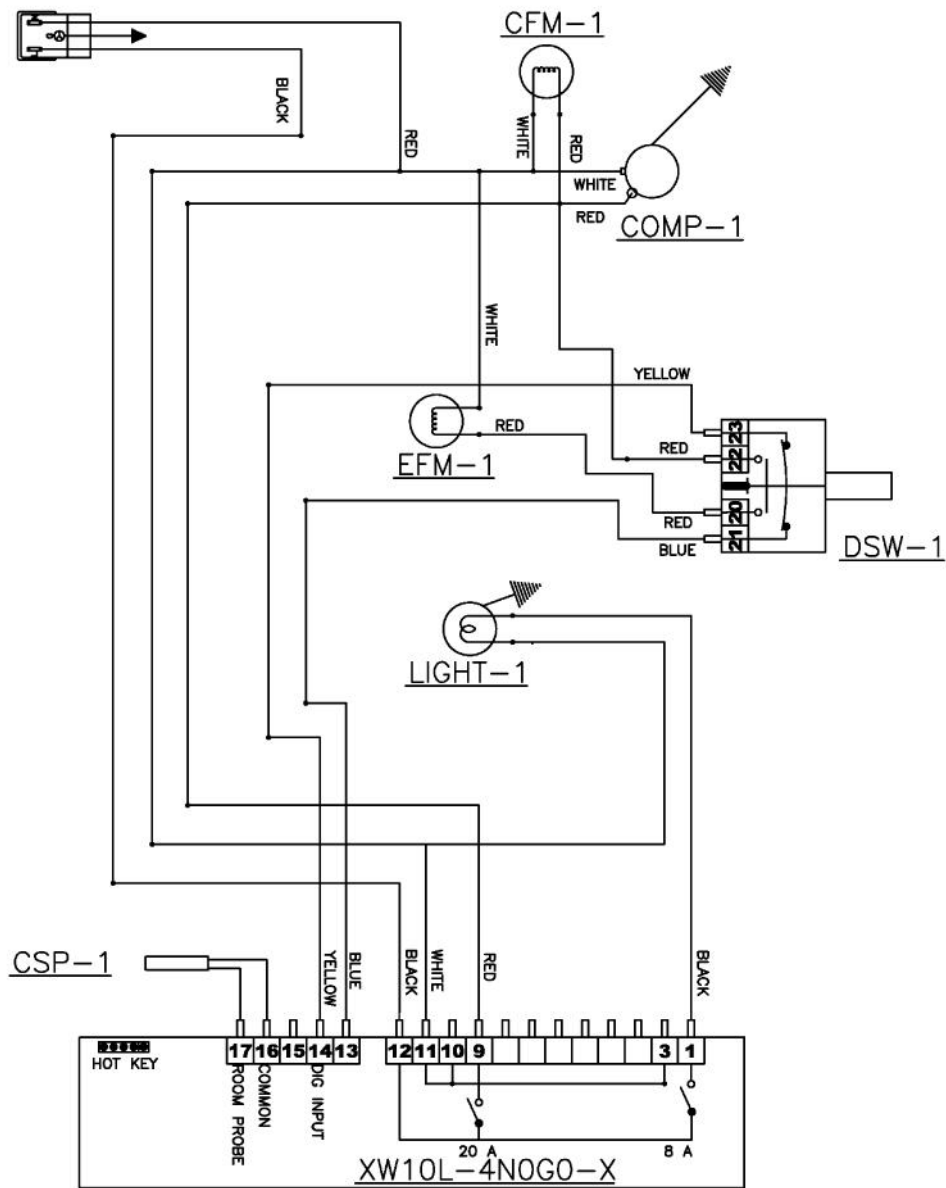

Ref #	Part Number	Qty.	Description
1	033029-000	1	EVAP ASSEMBLY
2	033030-000	1	FAN MOTOR
3	033030-000	1	FAN MOTOR
4	033034-000	1	COMPRESSOR KIT
5	033037-000	2	PROCESS TUBE
6	033035-000	1	DRIER
7	033036-000	1	COMP. START COMPONENTS
NI	033031-000	1	HARNESS, FAN MOTOR
NI	033042-000	1	POWER CORD

VIKING UC PRODUCT

- XW10L--REFRIGERATION SYSTEM CONTROLLER
- DSW-1--LIGHT AND EVAP FAN MOTOR DOOR SWITCH
- LIGHT 1--COMPARTMENT LIGHT
- EFM 1--EVAPORATOR FAN MOTOR
- CSP-1--REFRIGERATED COMPARTMENT 1 SENSOR PROBE
- CFM-1--CONDENSER FAN MOTOR