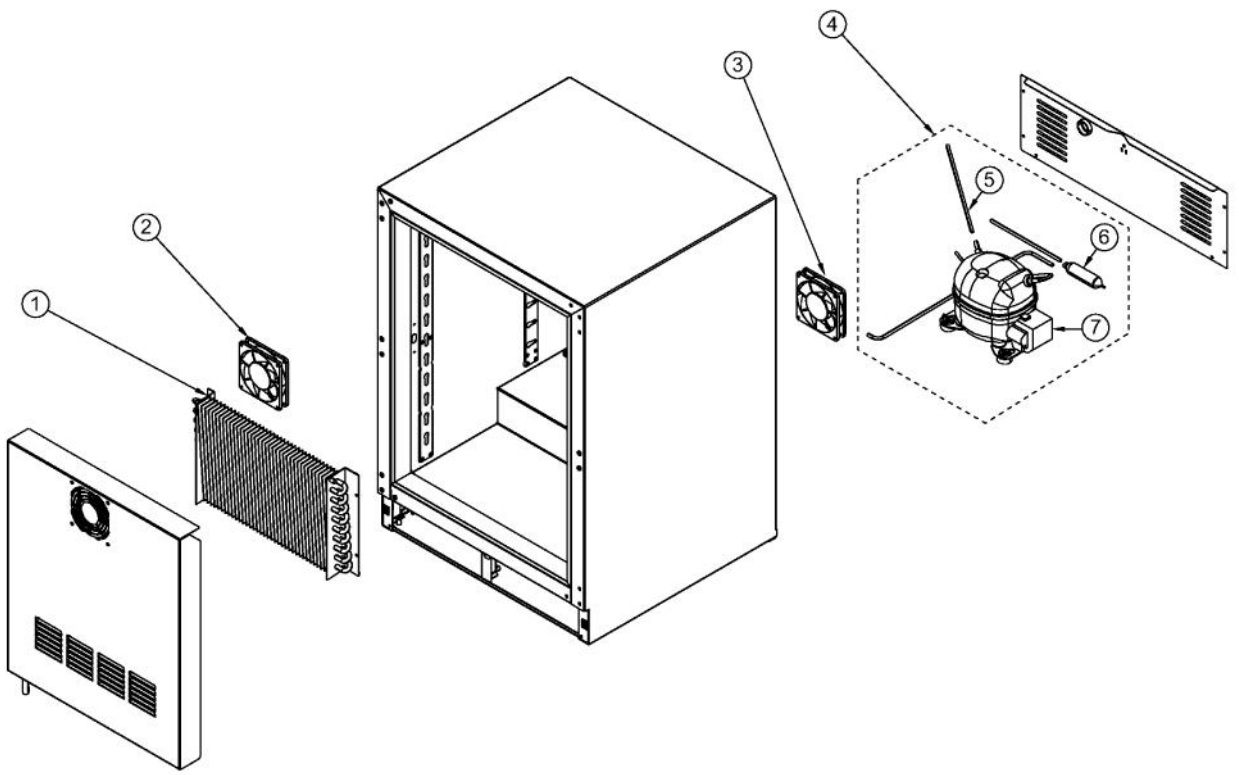

----- Manual continues below -----

| Ref # | Part Number | Qty. | Description |
|-------|-------------|------|--|
| 1 | 033104-000 | 1 | RD-VK-24-L4, CLEAR GLASS W/WOOD BORDER DOOR PAN... |
| 2 | 033020-000 | 1 | HINGE KIT, LH |
| 3 | 032972-000 | 1 | DOOR GASKET, 24 |
| 4 | 033015-000 | 2 | PLUNGER FASTENER |
| 5 | 032973-000 | 1 | PLUNGER BRACKET |

| Ref # | Part Number | Qty. | Description |
|-------|-------------|------|--------------------|
| 1 | 033019-000 | 2 | SHELF ASSEMBLY, 24 |
| 2 | 033049-000 | 1 | SHELF ASSEMBLY, 24 |

| Ref # | Part Number | Qty. | Description |
|-------|-------------|------|------------------------------|
| 1 | 033033-000 | 4 | LEVELLING LEG |
| 2 | 033032-000 | 1 | GRILLE ASSEMBLY, 24 |
| 3 | 033040-000 | 1 | DOOR SWITCH |
| 4 | 033041-000 | 1 | CONDENSER |
| 5 | 033024-000 | 2 | FASTENER, CONTROL MOUNTING |
| 6 | 033023-000 | 1 | CONTROLLER FACE PLATE |
| 7 | 033050-000 | 1 | CONTROLLER ASSY |
| 8 | 033026-000 | 1 | LIGHT BULB |
| 9 | 033027-000 | 1 | LIGHT SOCKET |
| NI | 033028-000 | 1 | HARNESS, CONTROLLER |
| NI | 033039-000 | 1 | HARNESS, MACHINE COMPARTMENT |
| NI | 033025-000 | 1 | SENSOR |