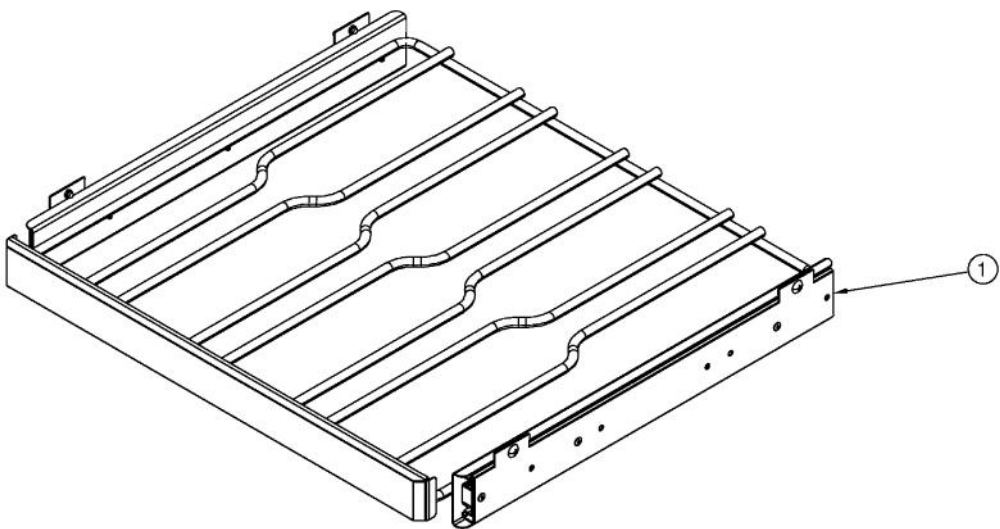

----- Manual continues below -----

| Ref # | Part Number | Qty. | Description |
|-------|-------------|------|--|
| 1 | 033104-000 | 1 | RD-VK-24-L4, CLEAR GLASS W/WOOD BORDER DOOR PAN... |
| 2 | 033020-000 | 1 | HINGE KIT, LH |
| 3 | 032972-000 | 1 | DOOR GASKET, 24 |
| 4 | 033015-000 | 2 | PLUNGER FASTENER |
| 5 | 032973-000 | 1 | PLUNGER BRACKET |