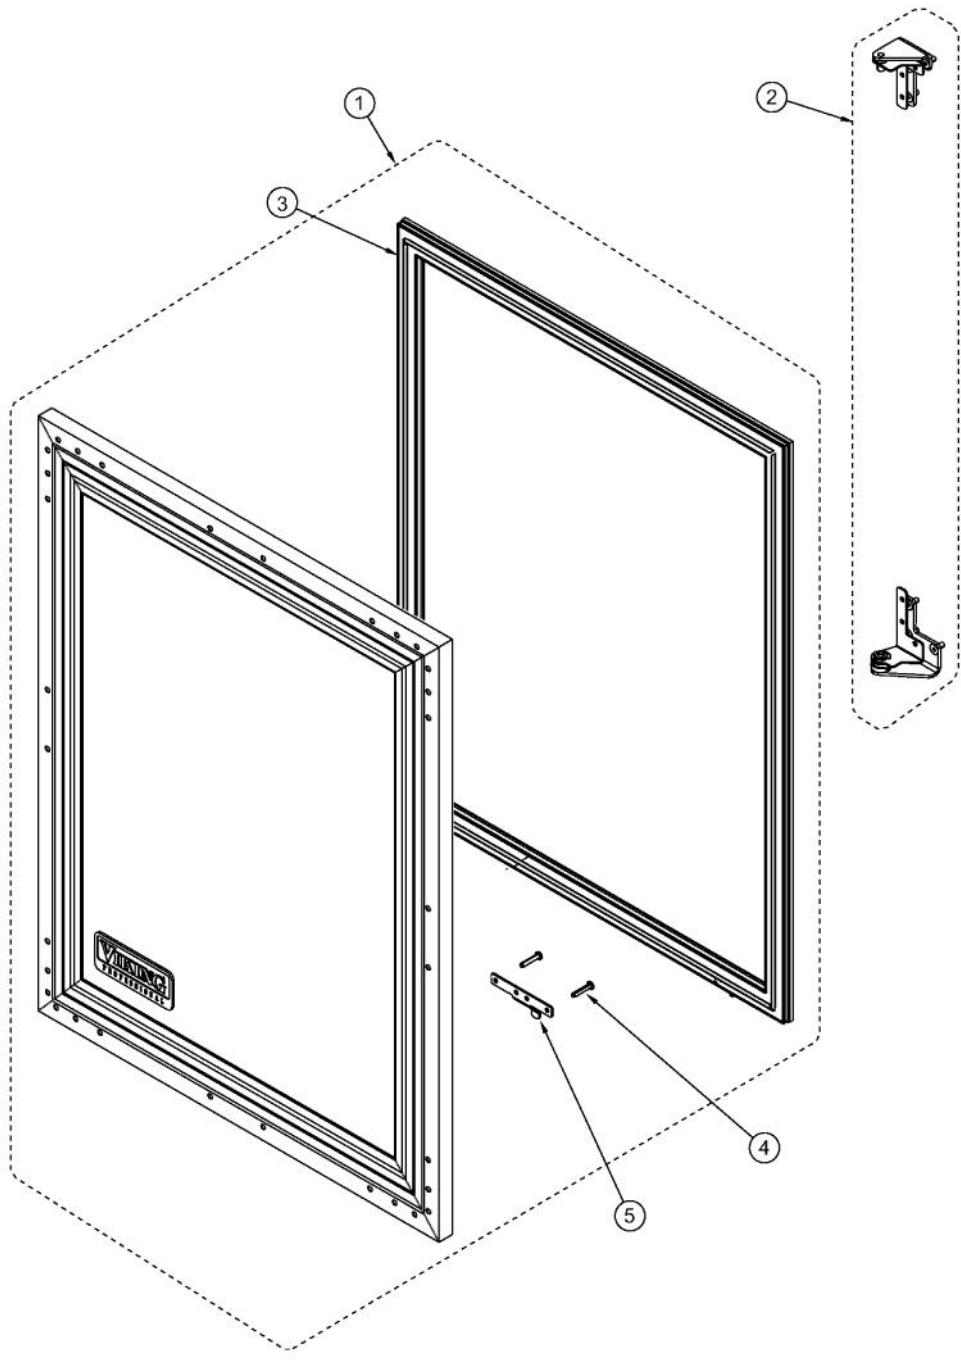

----- Manual continues below -----

| Ref # | Part Number | Qty. | Description |
|-------|-------------|------|--|
| 1 | 033104-000 | 1 | RD-VK-24-L4, CLEAR GLASS W/WOOD BORDER DOOR PAN... |
| 2 | 033020-000 | 1 | HINGE KIT, LH |
| 3 | 032972-000 | 1 | DOOR GASKET, 24 |
| 4 | 033015-000 | 2 | PLUNGER FASTENER |
| 5 | 032973-000 | 1 | PLUNGER BRACKET |