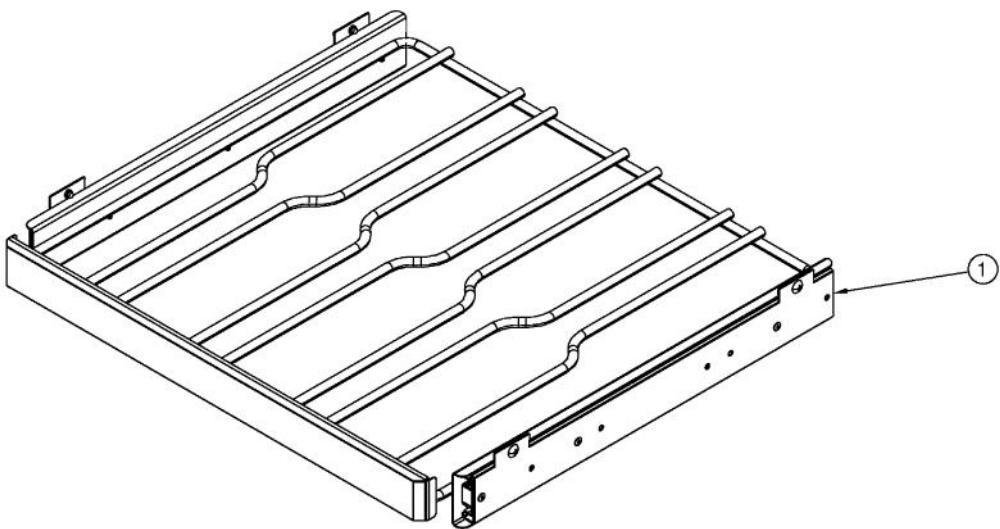

----- Manual continues below -----

Ref #	Part Number	Qty.	Description
1	033105-000	1	RD-VK-24-R4, CLEAR GLASS W/WOOD BORDER DOOR PAN...
2	033021-000	1	HINGE KIT, RH
3	032972-000	1	DOOR GASKET, 24
4	033015-000	2	PLUNGER FASTENER
5	032973-000	1	PLUNGER BRACKET

Ref #	Part Number	Qty.	Description
1	033019-000	2	SHELF ASSEMBLY, 24
2	033049-000	1	SHELF ASSEMBLY, 24

Ref #	Part Number	Qty.	Description
1	033033-000	4	LEVELLING LEG
2	033032-000	1	GRILLE ASSEMBLY, 24
3	033040-000	1	DOOR SWITCH
4	033041-000	1	CONDENSER
5	033024-000	2	FASTENER, CONTROL MOUNTING
6	033023-000	1	CONTROLLER FACE PLATE
7	033050-000	1	CONTROLLER ASSY
8	033026-000	1	LIGHT BULB
9	033027-000	1	LIGHT SOCKET
NI	033028-000	1	HARNESS, CONTROLLER
NI	033039-000	1	HARNESS, MACHINE COMPARTMENT
NI	033025-000	1	SENSOR