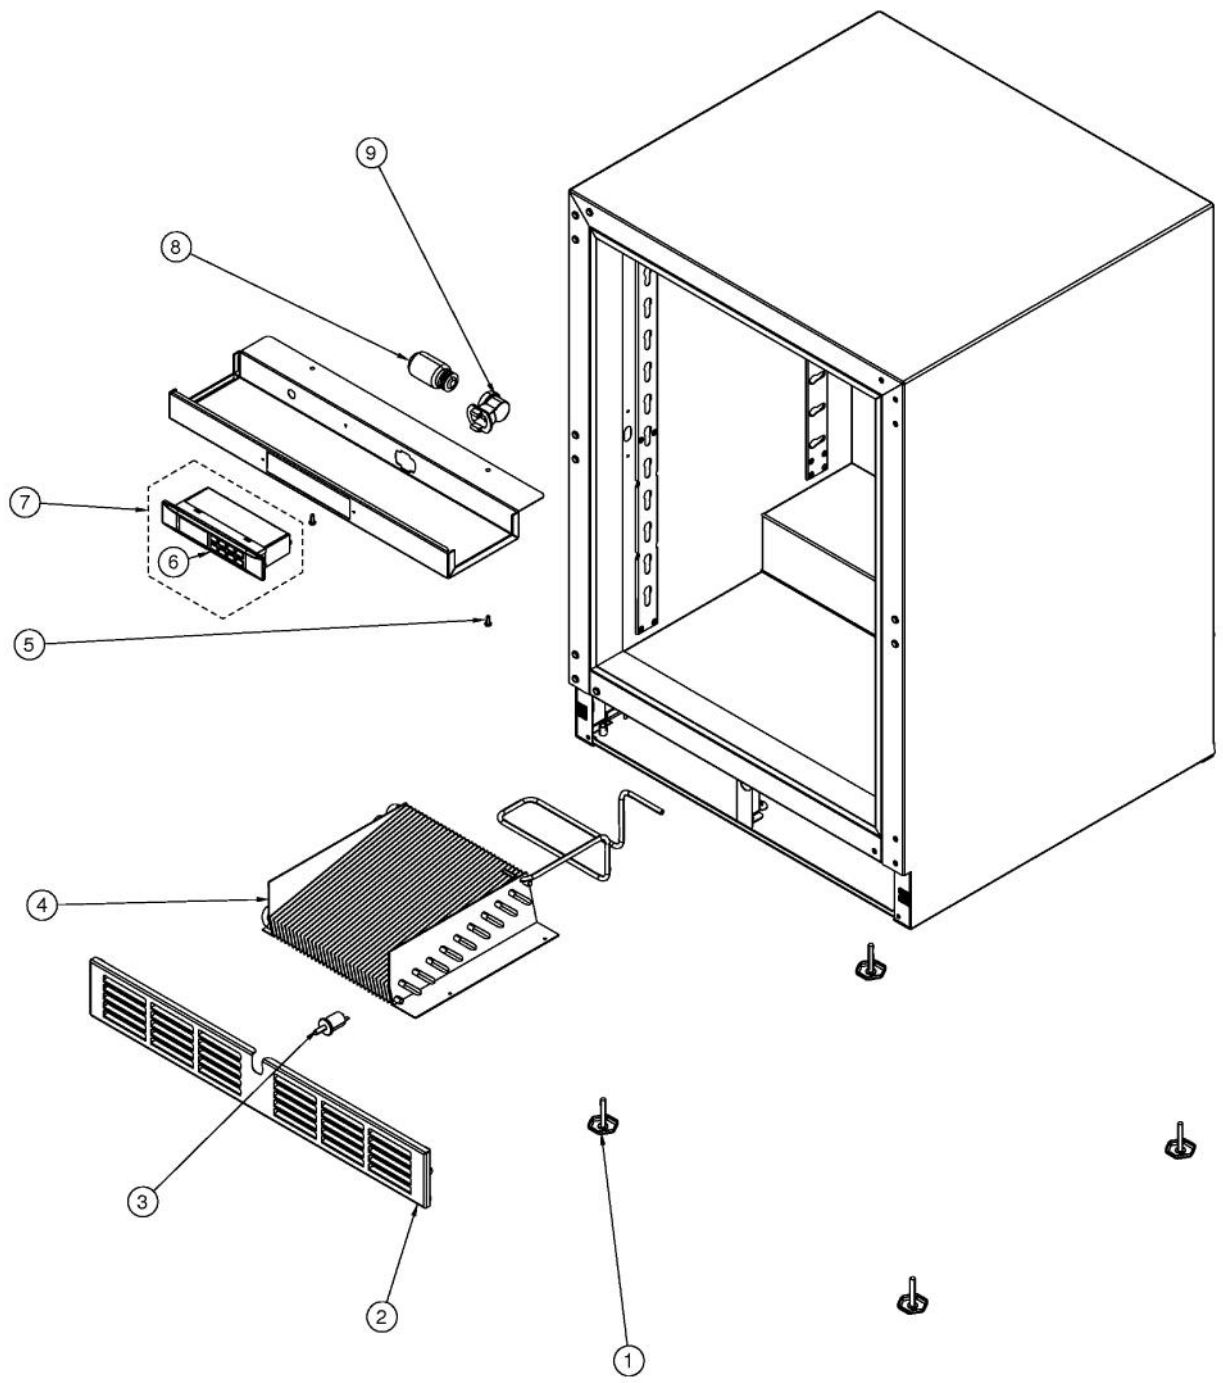

----- Manual continues below -----

Ref #	Part Number	Qty.	Description
1	033105-000	1	RD-VK-24-R4, CLEAR GLASS W/WOOD BORDER DOOR PAN...
2	033021-000	1	HINGE KIT, RH
3	032972-000	1	DOOR GASKET, 24
4	033015-000	2	PLUNGER FASTENER
5	032973-000	1	PLUNGER BRACKET

Ref #	Part Number	Qty.	Description
1	033019-000	2	SHELF ASSEMBLY, 24
2	033049-000	1	SHELF ASSEMBLY, 24

Ref #	Part Number	Qty.	Description
1	033033-000	4	LEVELLING LEG
2	033032-000	1	GRILLE ASSEMBLY, 24
3	033040-000	1	DOOR SWITCH
4	033041-000	1	CONDENSER
5	033024-000	2	FASTENER, CONTROL MOUNTING
6	033023-000	1	CONTROLLER FACE PLATE
7	033050-000	1	CONTROLLER ASSY
8	033026-000	1	LIGHT BULB
9	033027-000	1	LIGHT SOCKET
NI	033028-000	1	HARNESS, CONTROLLER
NI	033039-000	1	HARNESS, MACHINE COMPARTMENT
NI	033025-000	1	SENSOR

Ref #	Part Number	Qty.	Description
1	033029-000	1	EVAP ASSEMBLY
2	033030-000	1	FAN MOTOR
3	033030-000	1	FAN MOTOR
4	033034-000	1	COMPRESSOR KIT
5	033037-000	2	PROCESS TUBE
6	033035-000	1	DRIER
7	033036-000	1	COMP. START COMPONENTS
NI	033031-000	1	HARNESS, FAN MOTOR
NI	033042-000	1	POWER CORD