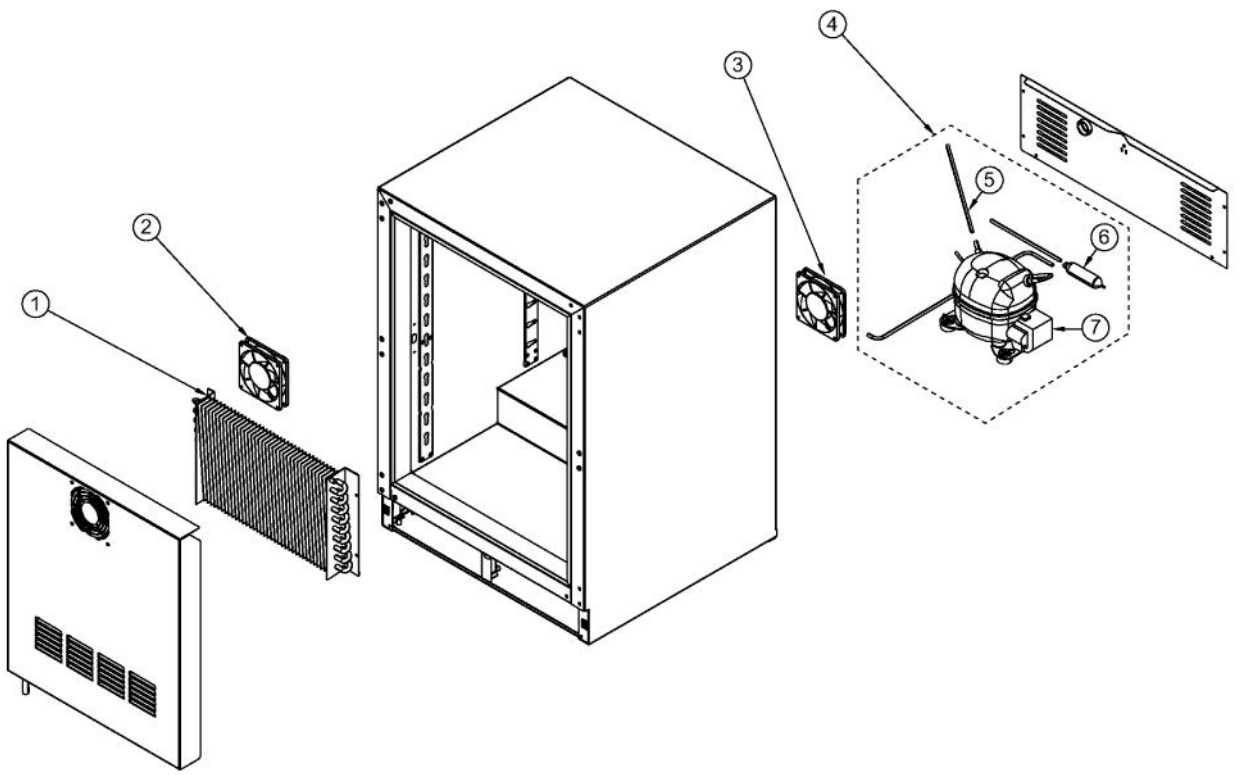

----- Manual continues below -----

Ref #	Part Number	Qty.	Description
1	033105-000	1	RD-VK-24-R4, CLEAR GLASS W/WOOD BORDER DOOR PAN...
2	033021-000	1	HINGE KIT, RH
3	032972-000	1	DOOR GASKET, 24
4	033015-000	2	PLUNGER FASTENER
5	032973-000	1	PLUNGER BRACKET

Ref #	Part Number	Qty.	Description
1	033019-000	2	SHELF ASSEMBLY, 24
2	033049-000	1	SHELF ASSEMBLY, 24

Ref #	Part Number	Qty.	Description
1	033033-000	4	LEVELLING LEG
2	033032-000	1	GRILLE ASSEMBLY, 24
3	033040-000	1	DOOR SWITCH
4	033041-000	1	CONDENSER
5	033024-000	2	FASTENER, CONTROL MOUNTING
6	033023-000	1	CONTROLLER FACE PLATE
7	033050-000	1	CONTROLLER ASSY
8	033026-000	1	LIGHT BULB
9	033027-000	1	LIGHT SOCKET
NI	033028-000	1	HARNESS, CONTROLLER
NI	033039-000	1	HARNESS, MACHINE COMPARTMENT
NI	033025-000	1	SENSOR