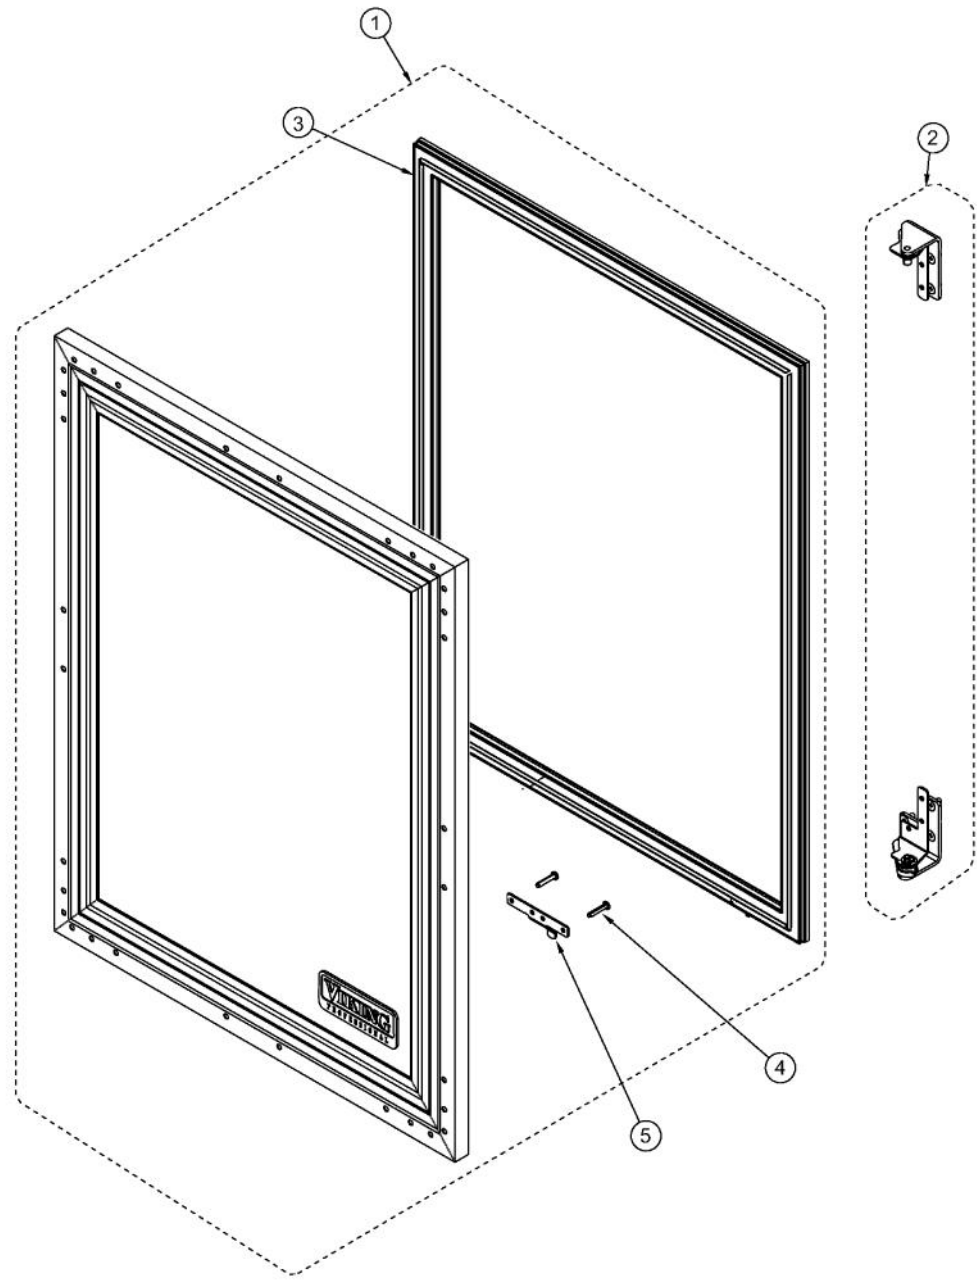

----- Manual continues below -----

Ref #	Part Number	Qty.	Description
1	033105-000	1	RD-VK-24-R4, CLEAR GLASS W/WOOD BORDER DOOR PAN...
2	033021-000	1	HINGE KIT, RH
3	032972-000	1	DOOR GASKET, 24
4	033015-000	2	PLUNGER FASTENER
5	032973-000	1	PLUNGER BRACKET

Ref #	Part Number	Qty.	Description
1	033019-000	2	SHELF ASSEMBLY, 24
2	033049-000	1	SHELF ASSEMBLY, 24

Ref #	Part Number	Qty.	Description
1	033033-000	4	LEVELLING LEG
2	033032-000	1	GRILLE ASSEMBLY, 24
3	033040-000	1	DOOR SWITCH
4	033041-000	1	CONDENSER
5	033024-000	2	FASTENER, CONTROL MOUNTING
6	033023-000	1	CONTROLLER FACE PLATE
7	033050-000	1	CONTROLLER ASSY
8	033026-000	1	LIGHT BULB
9	033027-000	1	LIGHT SOCKET
NI	033028-000	1	HARNESS, CONTROLLER
NI	033039-000	1	HARNESS, MACHINE COMPARTMENT
NI	033025-000	1	SENSOR