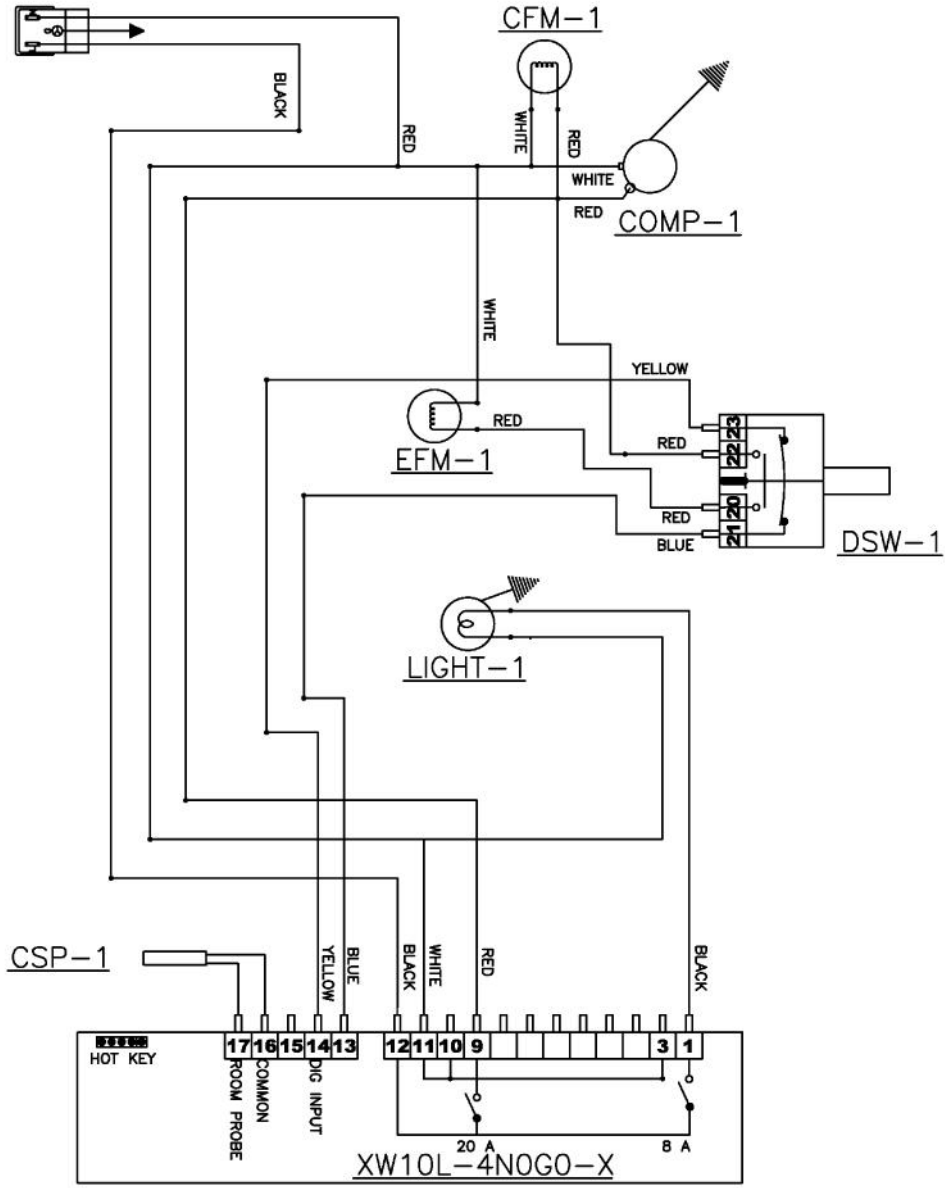

Ref #	Part Number	Qty.	Description
1	033029-000	1	EVAP ASSEMBLY
2	033030-000	1	FAN MOTOR
3	033030-000	1	FAN MOTOR
4	033034-000	1	COMPRESSOR KIT
5	033037-000	2	PROCESS TUBE
6	033035-000	1	DRIER
7	033036-000	1	COMP. START COMPONENTS
NI	033031-000	1	HARNESS, FAN MOTOR
NI	033042-000	1	POWER CORD

VIKING UC PRODUCT

- XW10L--REFRIGERATION SYSTEM CONTROLLER
- DSW-1--LIGHT AND EVAP FAN MOTOR DOOR SWITCH
- LIGHT 1--COMPARTMENT LIGHT
- EFM 1--EVAPORATOR FAN MOTOR
- CSP-1--REFRIGERATED COMPARTMENT 1 SENSOR PROBE
- CFM-1--CONDENSER FAN MOTOR