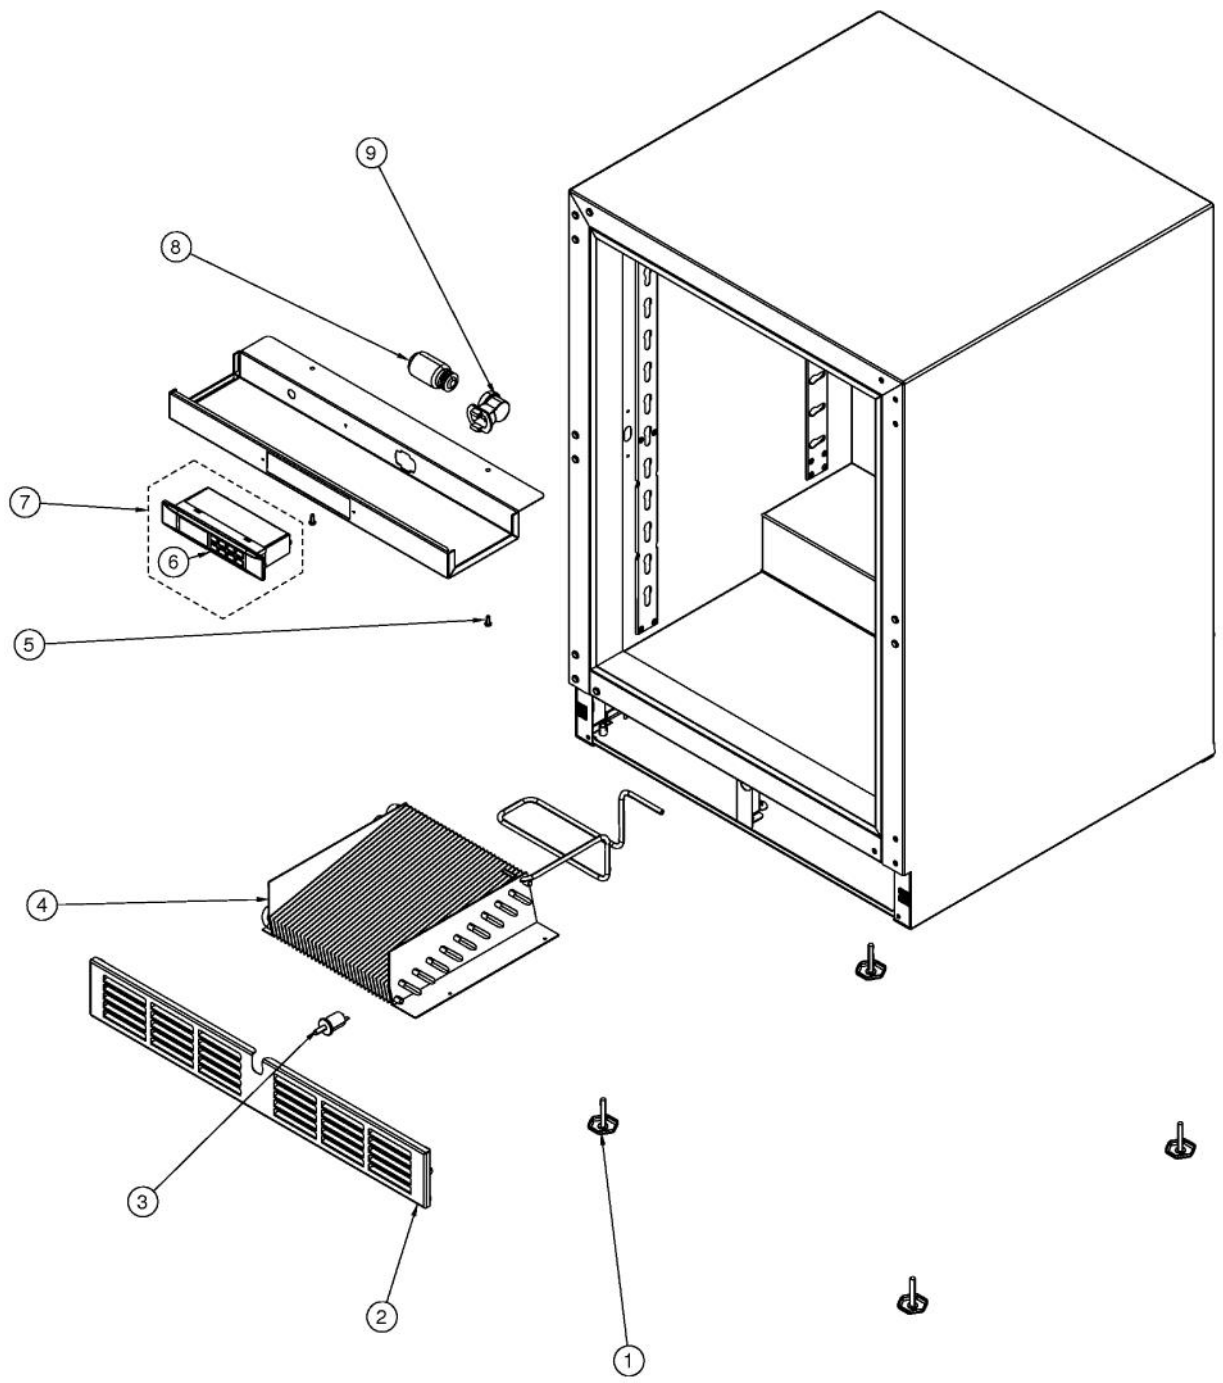

# VIKING FRCI1240GL Owner's Manual

[Shop genuine replacement parts for VIKING  
FRCI1240GL](#)

[Find Your VIKING Refrigerator Parts - Select From 341 Models](#)

----- Manual continues below -----

Ref #	Part Number	Qty.	Description
1	033115-000	1	FOAMED DRAWER FRONT W/O SS
2	033020-000	1	HINGE KIT, LH
3	032972-000	1	DOOR GASKET, 24
4	033015-000	2	PLUNGER FASTENER
5	032973-000	1	PLUNGER BRACKET

Ref #	Part Number	Qty.	Description
1	033049-000	2	SHELF ASSEMBLY, 24

Ref #	Part Number	Qty.	Description
1	033033-000	4	LEVELLING LEG
2	033032-000	1	GRILLE ASSEMBLY, 24
3	033040-000	1	DOOR SWITCH
4	033041-000	1	CONDENSER
5	033024-000	2	FASTENER, CONTROL MOUNTING
6	033023-000	1	CONTROLLER FACE PLATE
7	033077-000	1	CONTROLLER ASSY
8	033026-000	1	LIGHT BULB
9	033027-000	1	LIGHT SOCKET
NI	033028-000	1	HARNESS, CONTROLLER
NI	033039-000	1	HARNESS, MACHINE COMPARTMENT
NI	033025-000	1	SENSOR