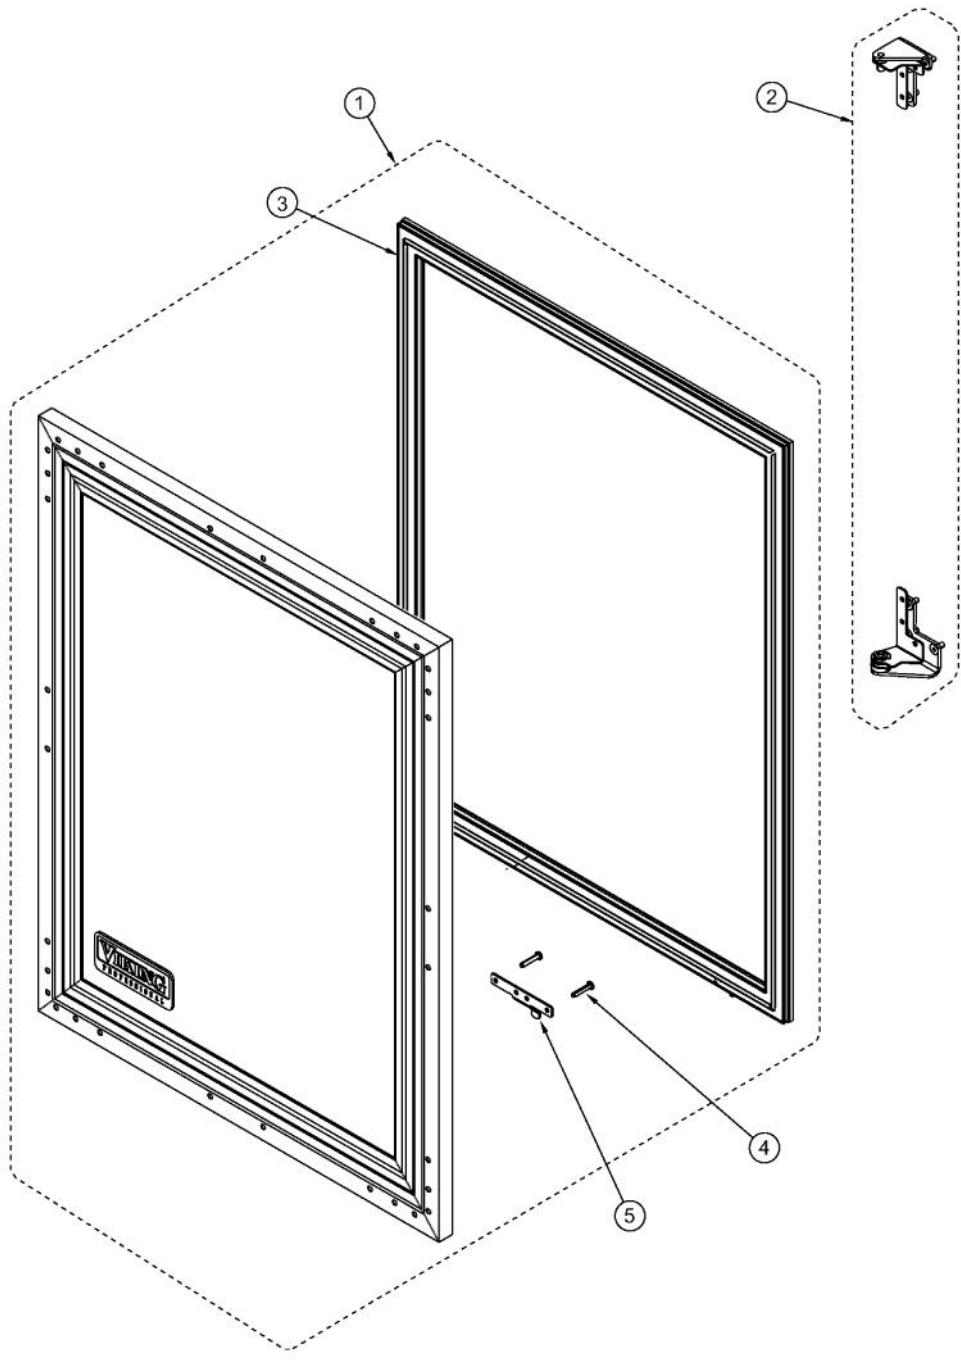

Ref #	Part Number	Qty.	Description
1	033115-000	1	FOAMED DRAWER FRONT W/O SS
2	033020-000	1	HINGE KIT, LH
3	032972-000	1	DOOR GASKET, 24
4	033015-000	2	PLUNGER FASTENER
5	032973-000	1	PLUNGER BRACKET