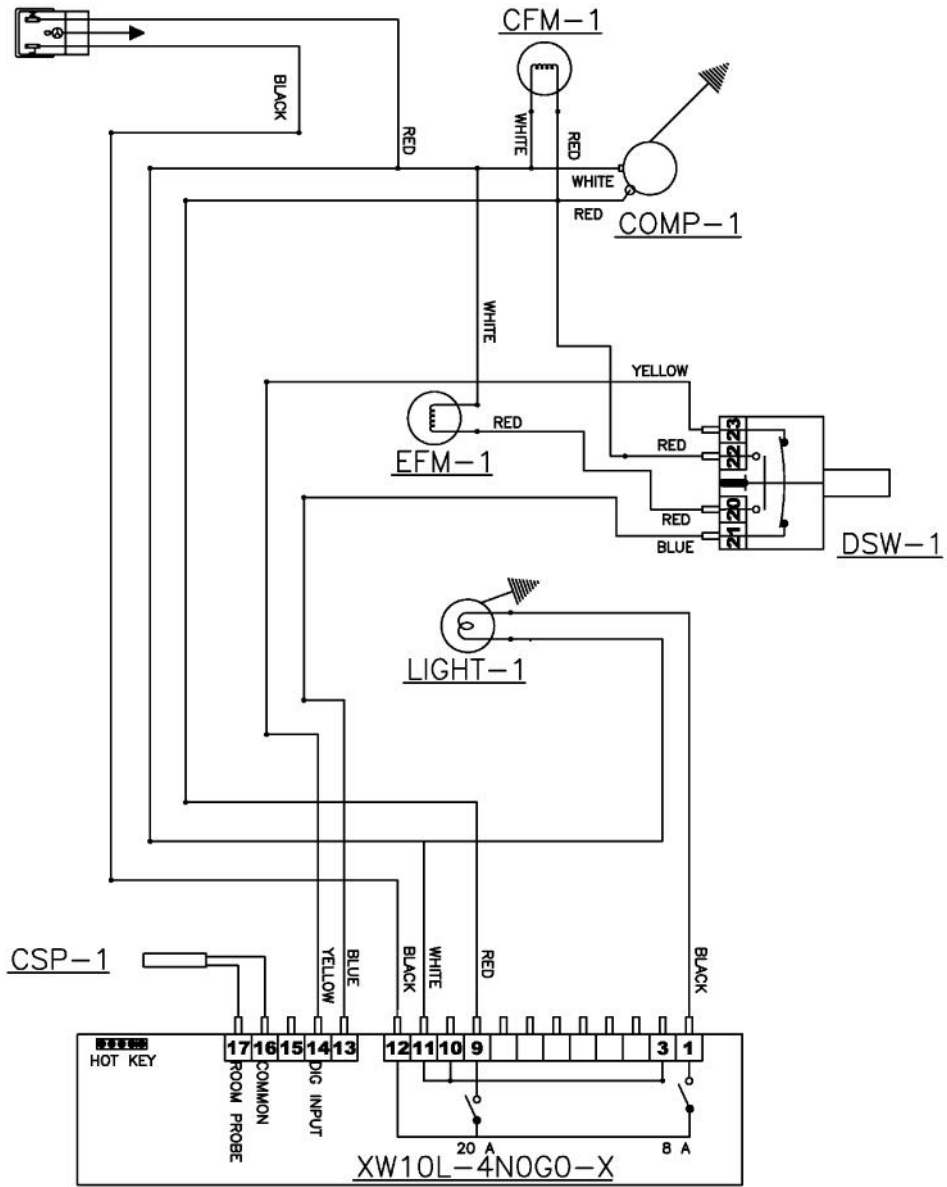

Ref #	Part Number	Qty.	Description
1	033029-000	1	EVAP ASSEMBLY
2	033030-000	1	FAN MOTOR
3	033030-000	1	FAN MOTOR
4	033034-000	1	COMPRESSOR KIT
5	033037-000	2	PROCESS TUBE
6	033035-000	1	DRIER
7	033036-000	1	COMP. START COMPONENTS
NI	033031-000	1	HARNES, FAN MOTOR
NI	033042-000	1	POWER CORD

VIKING UC PRODUCT

- XW10L--REFRIGERATION SYSTEM CONTROLLER
- DSW-1--LIGHT AND EVAP FAN MOTOR DOOR SWITCH
- LIGHT 1--COMPARTMENT LIGHT
- EFM 1--EVAPORATOR FAN MOTOR
- CSP-1--REFRIGERATED COMPARTMENT 1 SENSOR PROBE
- CFM-1--CONDENSER FAN MOTOR