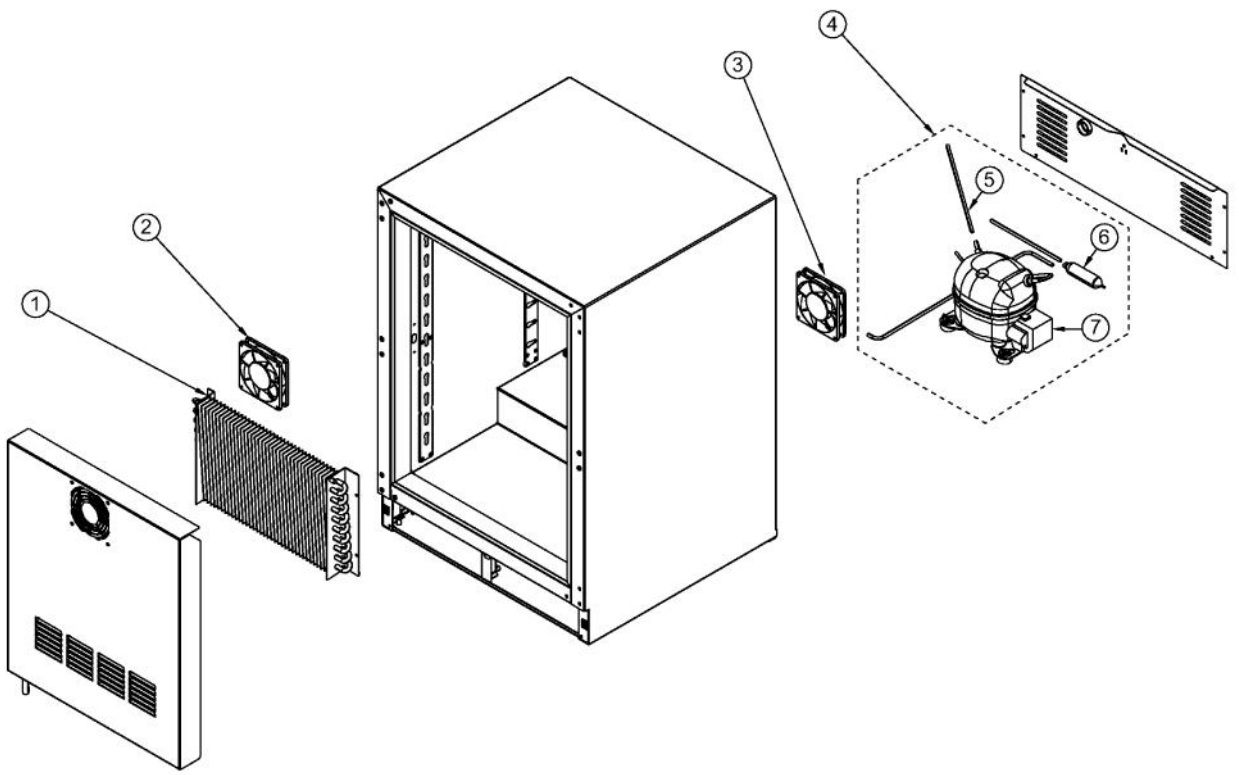

# VIKING FRCI1240GL Owner's Manual

[Shop genuine replacement parts for VIKING  
FRCI1240GL](#)

[Find Your VIKING Refrigerator Parts - Select From 341 Models](#)

----- Manual continues below -----

Ref #	Part Number	Qty.	Description
1	033115-000	1	FOAMED DRAWER FRONT W/O SS
2	033020-000	1	HINGE KIT, LH
3	032972-000	1	DOOR GASKET, 24
4	033015-000	2	PLUNGER FASTENER
5	032973-000	1	PLUNGER BRACKET

Ref #	Part Number	Qty.	Description
1	033049-000	2	SHELF ASSEMBLY, 24

Ref #	Part Number	Qty.	Description
1	033033-000	4	LEVELLING LEG
2	033032-000	1	GRILLE ASSEMBLY, 24
3	033040-000	1	DOOR SWITCH
4	033041-000	1	CONDENSER
5	033024-000	2	FASTENER, CONTROL MOUNTING
6	033023-000	1	CONTROLLER FACE PLATE
7	033077-000	1	CONTROLLER ASSY
8	033026-000	1	LIGHT BULB
9	033027-000	1	LIGHT SOCKET
NI	033028-000	1	HARNESS, CONTROLLER
NI	033039-000	1	HARNESS, MACHINE COMPARTMENT
NI	033025-000	1	SENSOR