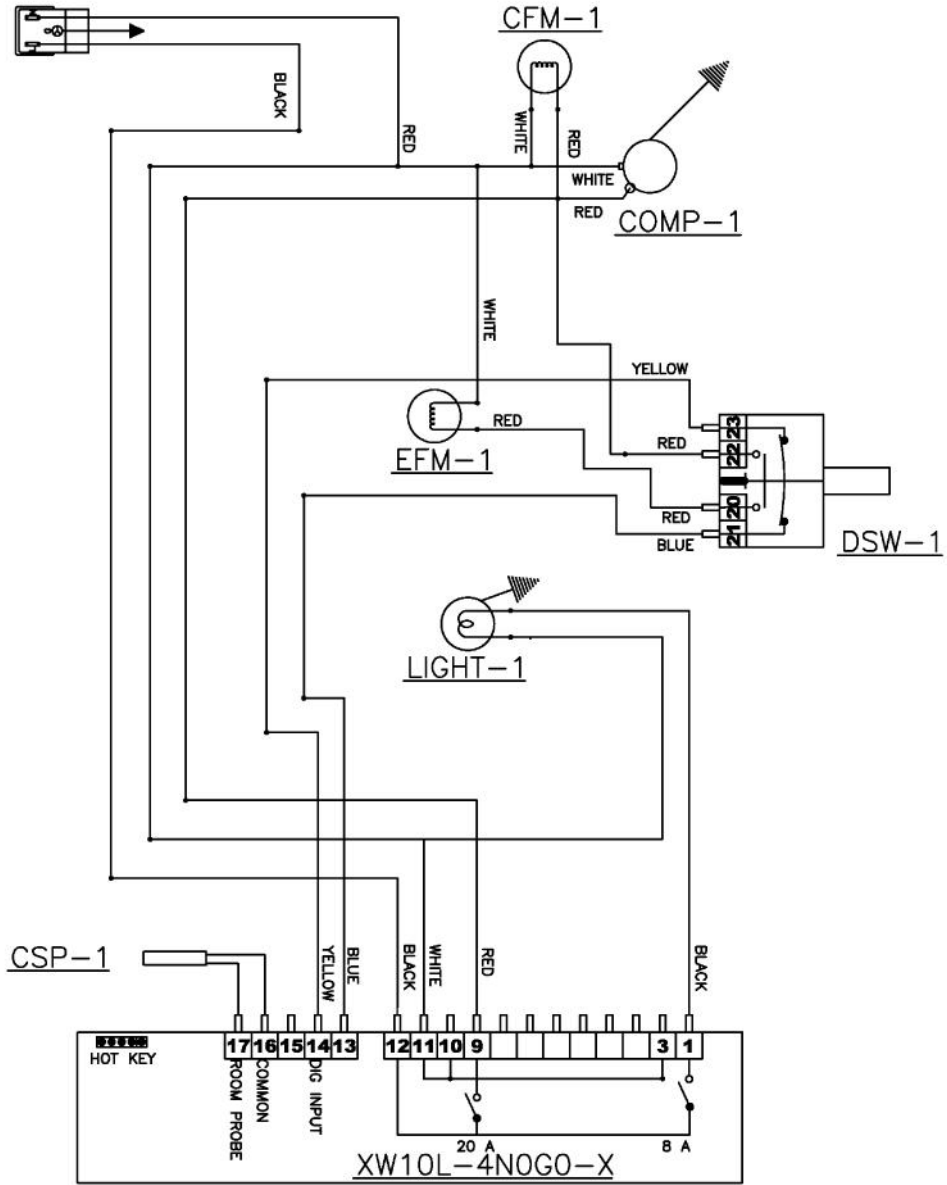

Ref #	Part Number	Qty.	Description
1	033029-000	1	EVAP ASSEMBLY
2	033030-000	1	FAN MOTOR
3	033030-000	1	FAN MOTOR
4	033034-000	1	COMPRESSOR KIT
5	033037-000	2	PROCESS TUBE
6	033035-000	1	DRIER
7	033036-000	1	COMP. START COMPONENTS
NI	033031-000	1	HARNESS, FAN MOTOR
NI	033042-000	1	POWER CORD

VIKING UC PRODUCT

- XW10L--REFRIGERATION SYSTEM CONTROLLER
- DSW-1--LIGHT AND EVAP FAN MOTOR DOOR SWITCH
- LIGHT 1--COMPARTMENT LIGHT
- EFM 1--EVAPORATOR FAN MOTOR
- CSP-1--REFRIGERATED COMPARTMENT 1 SENSOR PROBE
- CFM-1--CONDENSER FAN MOTOR