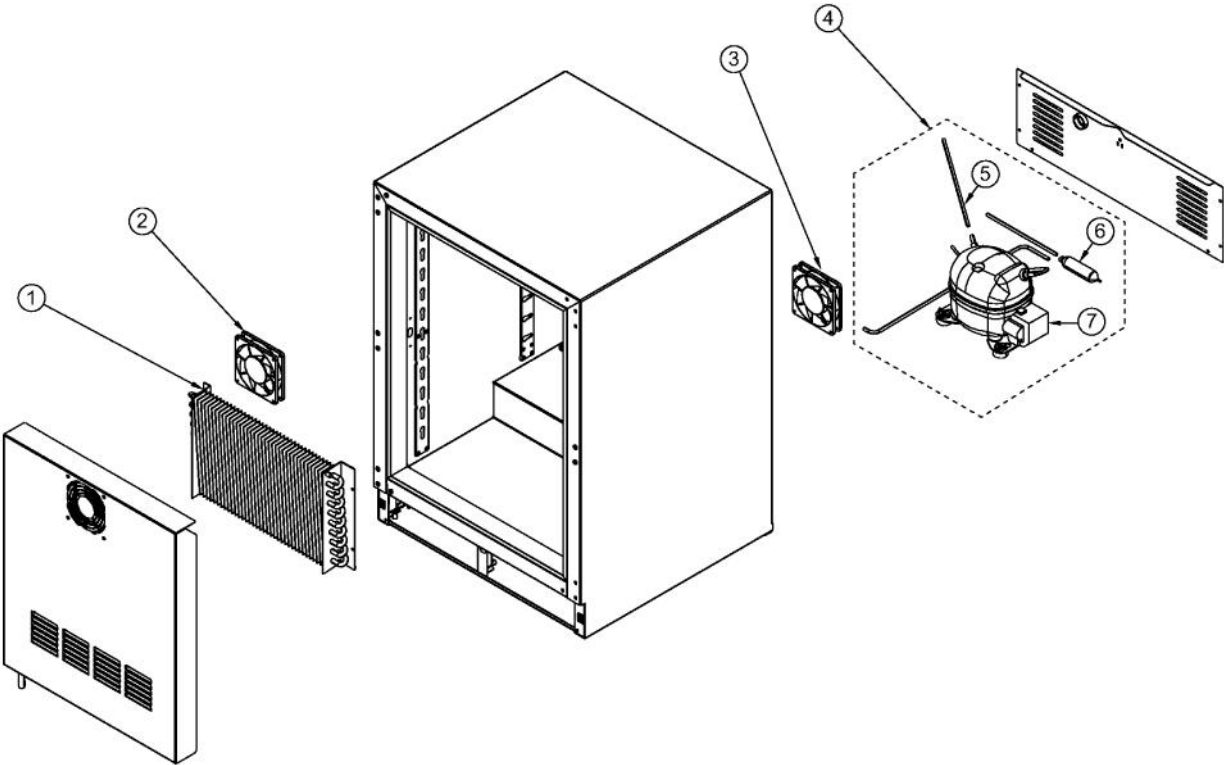

# VIKING FRCI1240GR Owner's Manual

[Shop genuine replacement parts for VIKING  
FRCI1240GR](#)

[Find Your VIKING Refrigerator Parts - Select From 341 Models](#)

----- Manual continues below -----

Ref #	Part Number	Qty.	Description
1	033116-000	1	DRAWER SLIDES (ONE SET)
2	033021-000	1	HINGE KIT, RH
3	032972-000	1	DOOR GASKET, 24
4	033015-000	2	PLUNGER FASTENER
5	032973-000	1	PLUNGER BRACKET

Ref #	Part Number	Qty.	Description
1	033049-000	2	SHELF ASSEMBLY, 24

Ref #	Part Number	Qty.	Description
1	033033-000	4	LEVELLING LEG
2	033032-000	1	GRILLE ASSEMBLY, 24
3	033040-000	1	DOOR SWITCH
4	033041-000	1	CONDENSER
5	033024-000	2	FASTENER, CONTROL MOUNTING
6	033023-000	1	CONTROLLER FACE PLATE
7	033077-000	1	CONTROLLER ASSY
8	033026-000	1	LIGHT BULB
9	033027-000	1	LIGHT SOCKET
NI	033028-000	1	HARNESS, CONTROLLER
NI	033039-000	1	HARNESS, MACHINE COMPARTMENT
NI	033025-000	1	SENSOR