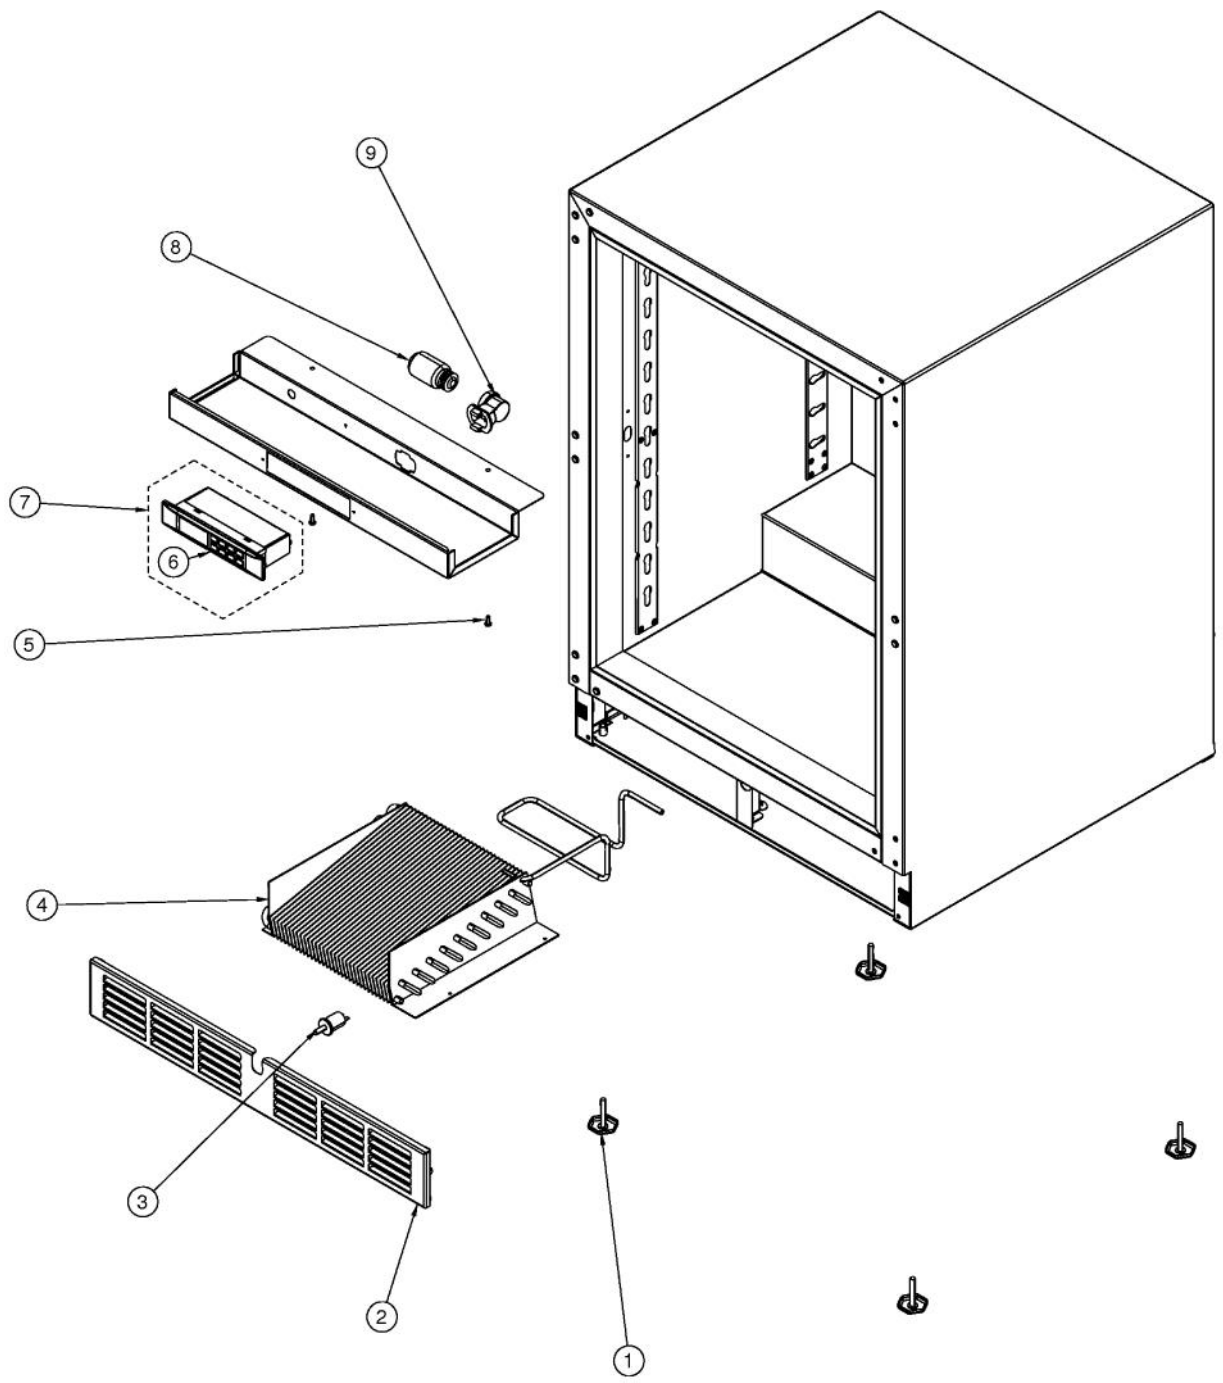

# VIKING FRCI1240GR Owner's Manual

[Shop genuine replacement parts for VIKING  
FRCI1240GR](#)

[Find Your VIKING Refrigerator Parts - Select From 341 Models](#)

----- Manual continues below -----

Ref #	Part Number	Qty.	Description
1	033116-000	1	DRAWER SLIDES (ONE SET)
2	033021-000	1	HINGE KIT, RH
3	032972-000	1	DOOR GASKET, 24
4	033015-000	2	PLUNGER FASTENER
5	032973-000	1	PLUNGER BRACKET

Ref #	Part Number	Qty.	Description
1	033049-000	2	SHELF ASSEMBLY, 24

Ref #	Part Number	Qty.	Description
1	033033-000	4	LEVELLING LEG
2	033032-000	1	GRILLE ASSEMBLY, 24
3	033040-000	1	DOOR SWITCH
4	033041-000	1	CONDENSER
5	033024-000	2	FASTENER, CONTROL MOUNTING
6	033023-000	1	CONTROLLER FACE PLATE
7	033077-000	1	CONTROLLER ASSY
8	033026-000	1	LIGHT BULB
9	033027-000	1	LIGHT SOCKET
NI	033028-000	1	HARNESS, CONTROLLER
NI	033039-000	1	HARNESS, MACHINE COMPARTMENT
NI	033025-000	1	SENSOR

Ref #	Part Number	Qty.	Description
1	033029-000	1	EVAP ASSEMBLY
2	033030-000	1	FAN MOTOR
3	033030-000	1	FAN MOTOR
4	033034-000	1	COMPRESSOR KIT
5	033037-000	2	PROCESS TUBE
6	033035-000	1	DRIER
7	033036-000	1	COMP. START COMPONENTS
NI	033031-000	1	HARNESS, FAN MOTOR
NI	033042-000	1	POWER CORD