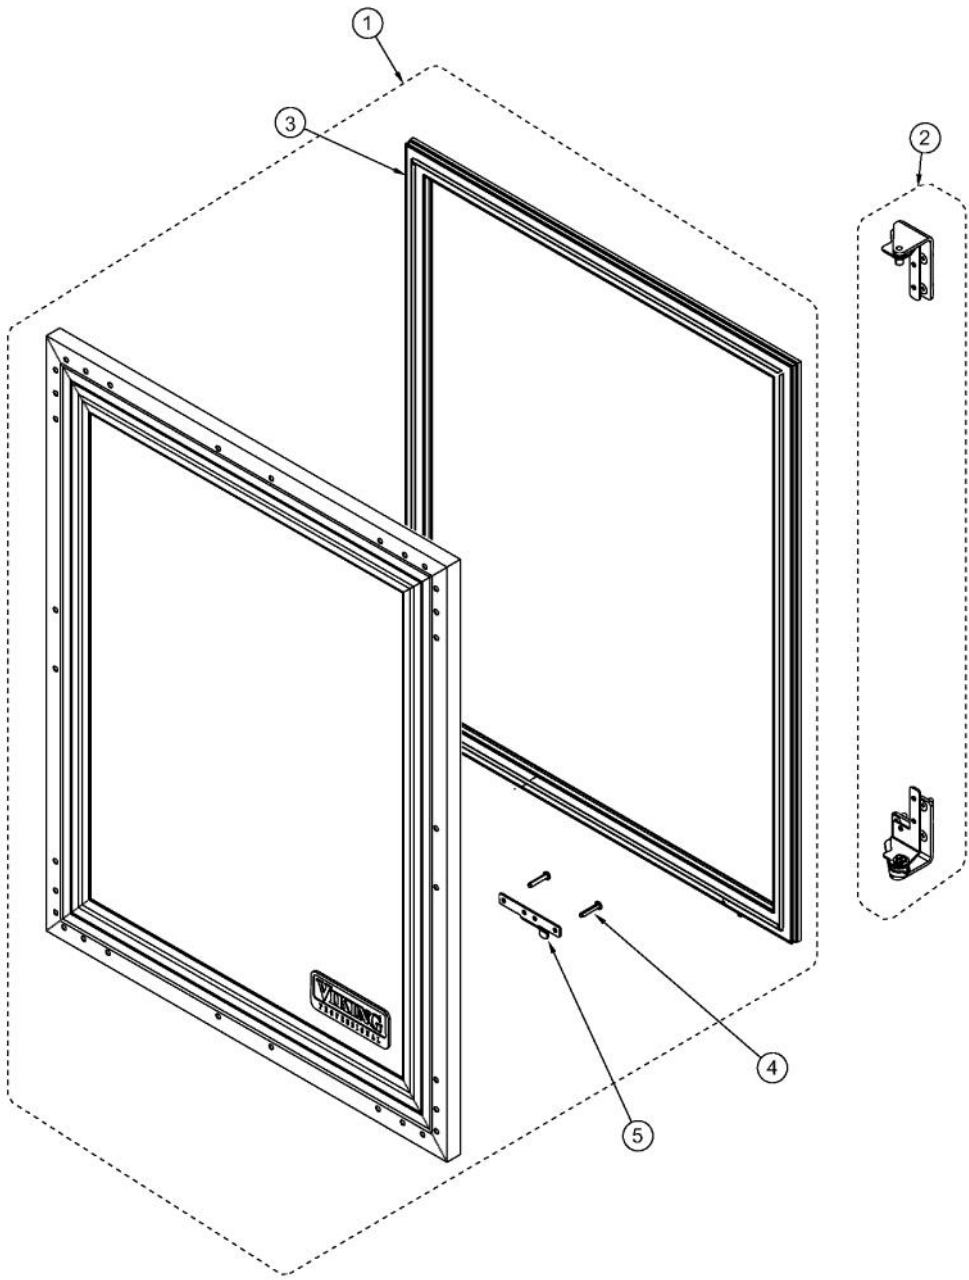

Ref #	Part Number	Qty.	Description
1	033116-000	1	DRAWER SLIDES (ONE SET)
2	033021-000	1	HINGE KIT, RH
3	032972-000	1	DOOR GASKET, 24
4	033015-000	2	PLUNGER FASTENER
5	032973-000	1	PLUNGER BRACKET