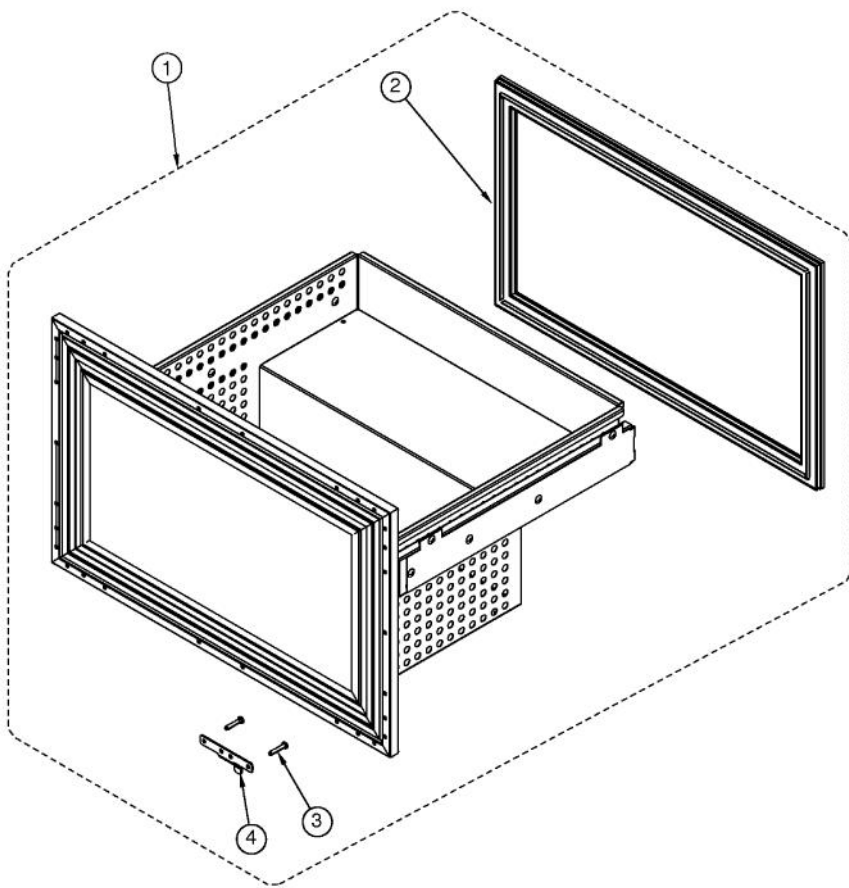

----- Manual continues below -----

Ref #	Part Number	Qty.	Description
1	033101-000	1	RD-VK-24-6 FULL WOOD DRAWER PANEL ASSY
2	033084-000	1	DOOR GASKET, 24
NI	033115-000	1	FOAMED DRAWER FRONT W/O SS
NI	033116-000	1	DRAWER SLIDES (ONE SET)

Ref #	Part Number	Qty.	Description
1	033101-000	1	RD-VK-24-6 FULL WOOD DRAWER PANEL ASSY
2	033084-000	1	DOOR GASKET, 24
3	033015-000	1	PLUNGER FASTENER
4	032973-000	2	PLUNGER BRACKET

Ref #	Part Number	Qty.	Description
1	033033-000	4	LEVELLING LEG
2	033032-000	1	GRILLE ASSEMBLY, 24
3	033040-000	1	DOOR SWITCH
4	033041-000	1	CONDENSER
5	033024-000	2	FASTENER, CONTROL MOUNTING
6	033023-000	1	CONTROLLER FACE PLATE
7	033077-000	1	CONTROLLER ASSY
8	033026-000	1	LIGHT BULB
9	033027-000	1	LIGHT SOCKET
NI	033028-000	1	HARNESS, CONTROLLER
NI	033039-000	1	HARNESS, MACHINE COMPARTMENT
NI	033025-000	1	SENSOR