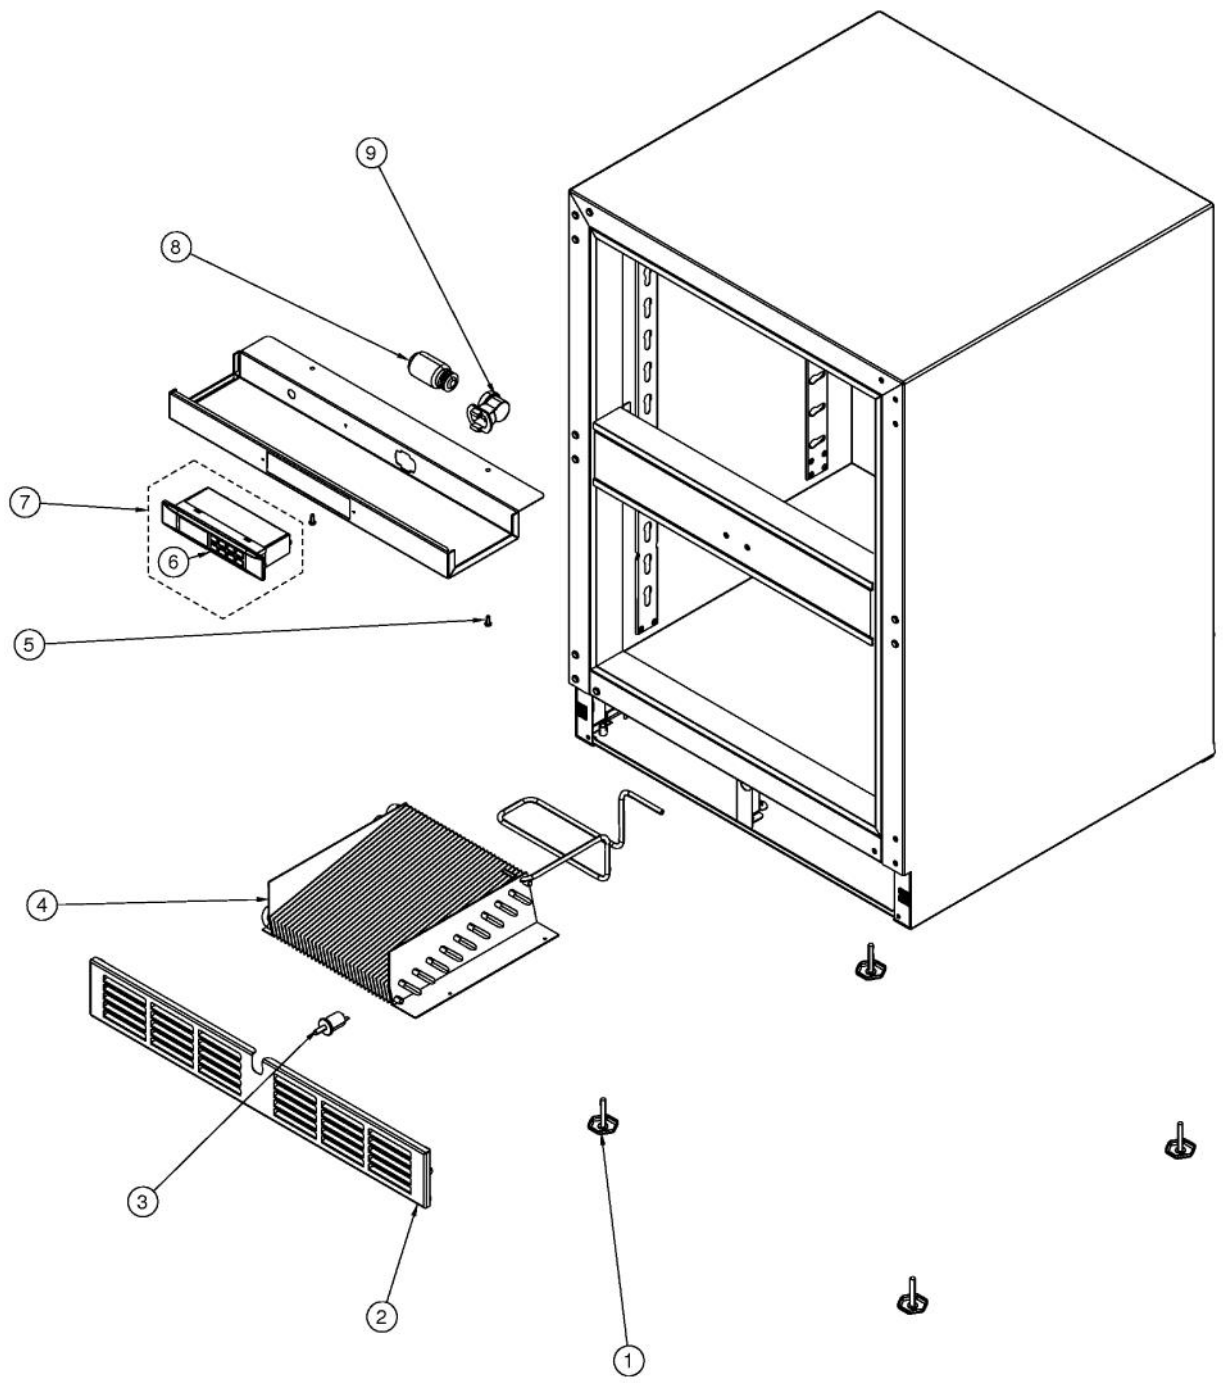

----- Manual continues below -----

Ref #	Part Number	Qty.	Description
1	033101-000	1	RD-VK-24-6 FULL WOOD DRAWER PANEL ASSY
2	033084-000	1	DOOR GASKET, 24
NI	033115-000	1	FOAMED DRAWER FRONT W/O SS
NI	033116-000	1	DRAWER SLIDES (ONE SET)

Ref #	Part Number	Qty.	Description
1	033101-000	1	RD-VK-24-6 FULL WOOD DRAWER PANEL ASSY
2	033084-000	1	DOOR GASKET, 24
3	033015-000	1	PLUNGER FASTENER
4	032973-000	2	PLUNGER BRACKET

Ref #	Part Number	Qty.	Description
1	033033-000	4	LEVELLING LEG
2	033032-000	1	GRILLE ASSEMBLY, 24
3	033040-000	1	DOOR SWITCH
4	033041-000	1	CONDENSER
5	033024-000	2	FASTENER, CONTROL MOUNTING
6	033023-000	1	CONTROLLER FACE PLATE
7	033077-000	1	CONTROLLER ASSY
8	033026-000	1	LIGHT BULB
9	033027-000	1	LIGHT SOCKET
NI	033028-000	1	HARNESS, CONTROLLER
NI	033039-000	1	HARNESS, MACHINE COMPARTMENT
NI	033025-000	1	SENSOR

Ref #	Part Number	Qty.	Description
1	033029-000	1	EVAP ASSEMBLY
2	033030-000	1	FAN MOTOR
3	033030-000	1	FAN MOTOR
4	033034-000	1	COMPRESSOR KIT
5	033037-000	2	PROCESS TUBE
6	033035-000	1	DRIER
7	033036-000	1	COMP. START COMPONENTS
NI	033031-000	1	HARNESS, FAN MOTOR
NI	033042-000	1	POWER CORD