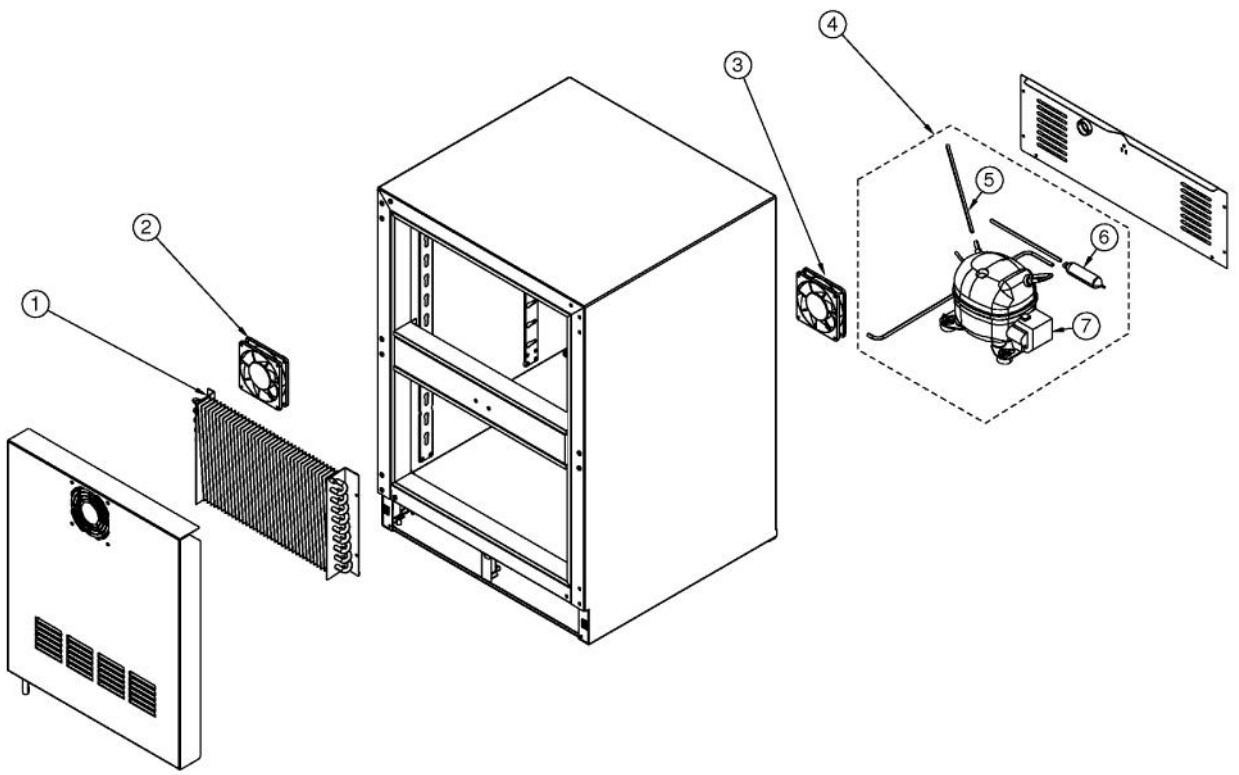

----- Manual continues below -----

Ref #	Part Number	Qty.	Description
1	033101-000	1	RD-VK-24-6 FULL WOOD DRAWER PANEL ASSY
2	033084-000	1	DOOR GASKET, 24
NI	033115-000	1	FOAMED DRAWER FRONT W/O SS
NI	033116-000	1	DRAWER SLIDES (ONE SET)

Ref #	Part Number	Qty.	Description
1	033101-000	1	RD-VK-24-6 FULL WOOD DRAWER PANEL ASSY
2	033084-000	1	DOOR GASKET, 24
3	033015-000	1	PLUNGER FASTENER
4	032973-000	2	PLUNGER BRACKET

Ref #	Part Number	Qty.	Description
1	033033-000	4	LEVELLING LEG
2	033032-000	1	GRILLE ASSEMBLY, 24
3	033040-000	1	DOOR SWITCH
4	033041-000	1	CONDENSER
5	033024-000	2	FASTENER, CONTROL MOUNTING
6	033023-000	1	CONTROLLER FACE PLATE
7	033077-000	1	CONTROLLER ASSY
8	033026-000	1	LIGHT BULB
9	033027-000	1	LIGHT SOCKET
NI	033028-000	1	HARNESS, CONTROLLER
NI	033039-000	1	HARNESS, MACHINE COMPARTMENT
NI	033025-000	1	SENSOR