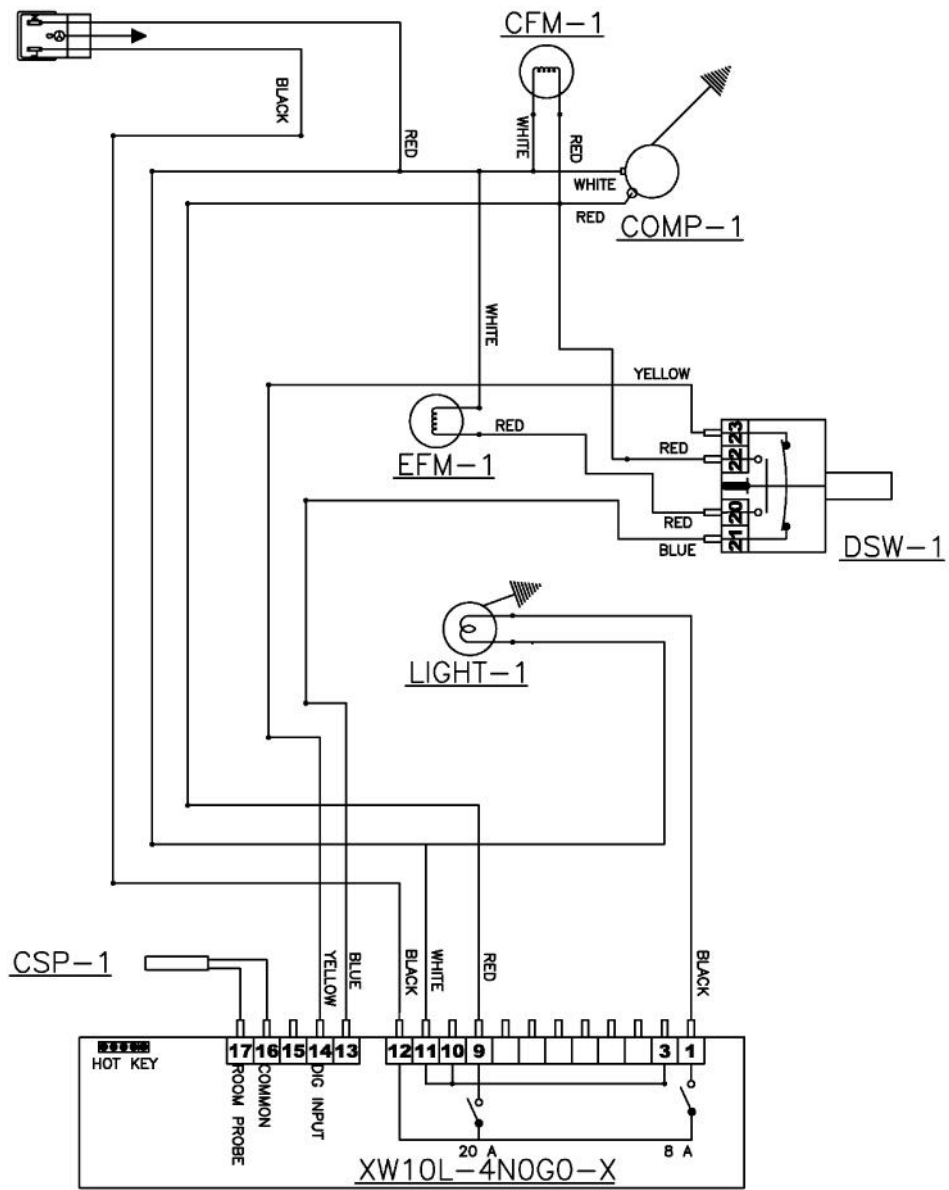

Ref #	Part Number	Qty.	Description
1	033029-000	1	EVAP ASSEMBLY
2	033030-000	1	FAN MOTOR
3	033030-000	1	FAN MOTOR
4	033034-000	1	COMPRESSOR KIT
5	033037-000	2	PROCESS TUBE
6	033035-000	1	DRIER
7	033036-000	1	COMP. START COMPONENTS
NI	033031-000	1	HARNESS, FAN MOTOR
NI	033042-000	1	POWER CORD

VIKING UC PRODUCT

- XW10L--REFRIGERATION SYSTEM CONTROLLER
- DSW-1--LIGHT AND EVAP FAN MOTOR DOOR SWITCH
- LIGHT 1--COMPARTMENT LIGHT
- EFM 1--EVAPORATOR FAN MOTOR
- CSP-1--REFRIGERATED COMPARTMENT 1 SENSOR PROBE
- CFM-1--CONDENSER FAN MOTOR