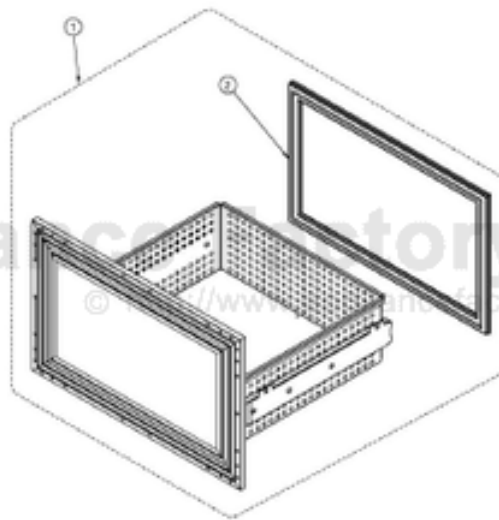

[Find Your VIKING Refrigerator Parts - Select From 341 Models](#)

----- Manual continues below -----