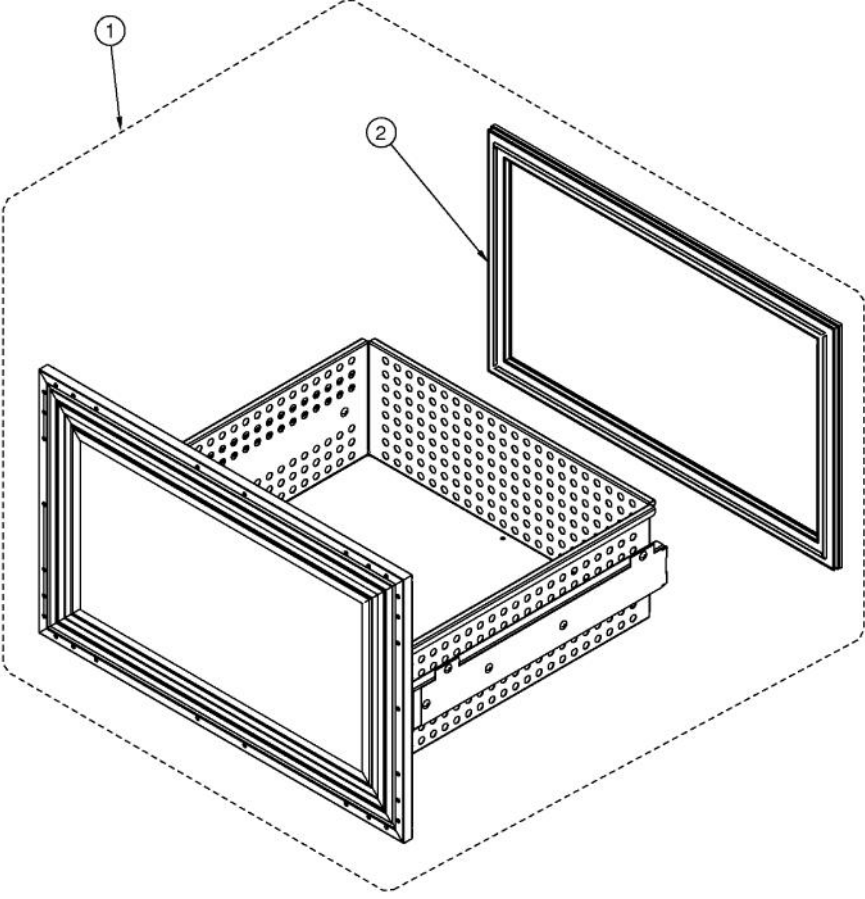

----- Manual continues below -----

Ref #	Part Number	Qty.	Description
1	033101-000	1	RD-VK-24-6 FULL WOOD DRAWER PANEL ASSY
2	033084-000	1	DOOR GASKET, 24
NI	033115-000	1	FOAMED DRAWER FRONT W/O SS
NI	033116-000	1	DRAWER SLIDES (ONE SET)

Ref #	Part Number	Qty.	Description
1	033101-000	1	RD-VK-24-6 FULL WOOD DRAWER PANEL ASSY
2	033084-000	1	DOOR GASKET, 24
3	033015-000	1	PLUNGER FASTENER
4	032973-000	2	PLUNGER BRACKET

Ref #	Part Number	Qty.	Description
1	033033-000	4	LEVELLING LEG
2	033032-000	1	GRILLE ASSEMBLY, 24
3	033040-000	1	DOOR SWITCH
4	033041-000	1	CONDENSER
5	033024-000	2	FASTENER, CONTROL MOUNTING
6	033023-000	1	CONTROLLER FACE PLATE
7	033077-000	1	CONTROLLER ASSY
8	033026-000	1	LIGHT BULB
9	033027-000	1	LIGHT SOCKET
NI	033028-000	1	HARNESS, CONTROLLER
NI	033039-000	1	HARNESS, MACHINE COMPARTMENT
NI	033025-000	1	SENSOR