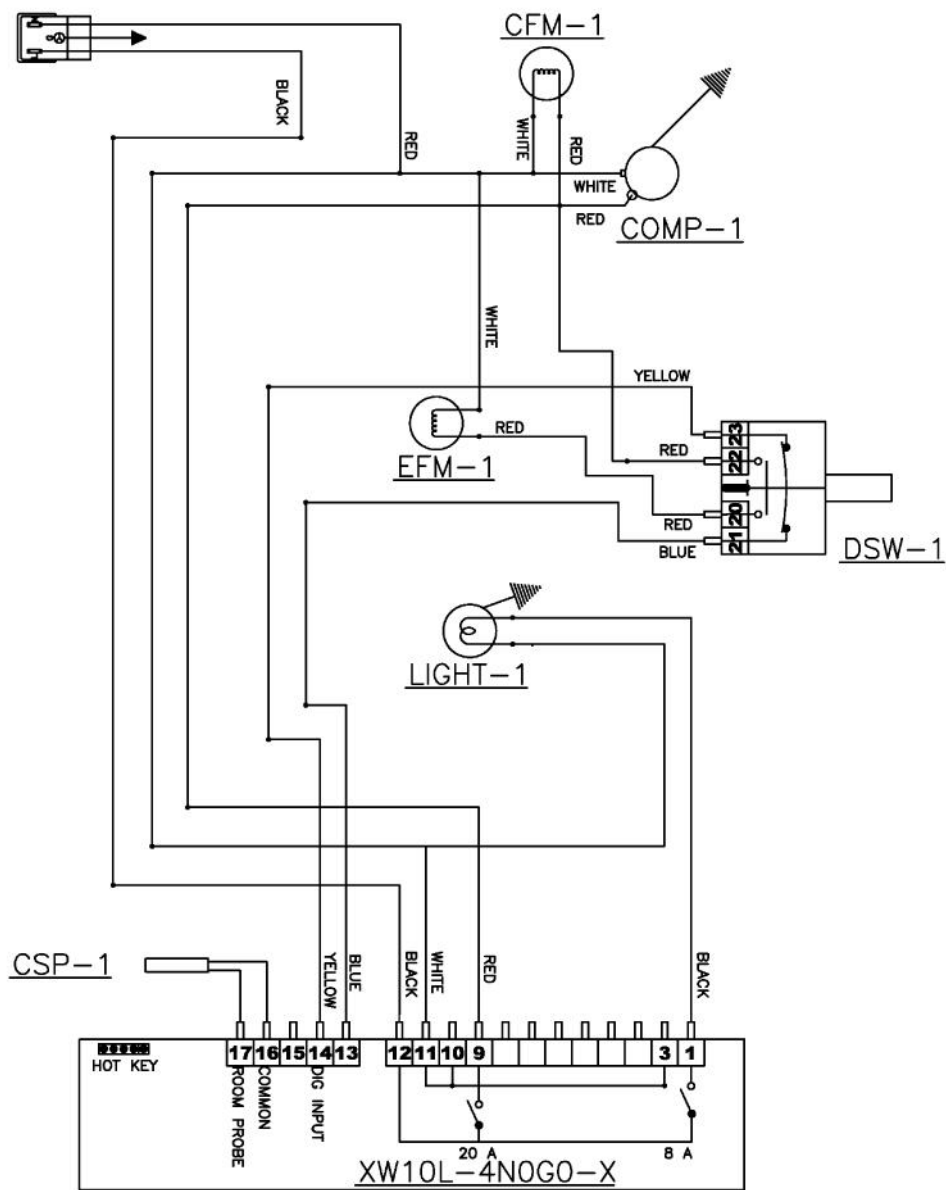

Ref #	Part Number	Qty.	Description
1	033072-000	1	EVAP ASSEMBLY
2	033030-000	1	FAN MOTOR
3	033030-000	1	FAN MOTOR
4	033034-000	1	COMPRESSOR KIT
5	033037-000	2	PROCESS TUBE
6	033035-000	1	DRIER
7	033036-000	1	COMP. START COMPONENTS
NI	033031-000	1	HARNESS, FAN MOTOR
NI	033042-000	1	POWER CORD

VIKING UC PRODUCT

- XW10L--REFRIGERATION SYSTEM CONTROLLER
- DSW-1--LIGHT AND EVAP FAN MOTOR DOOR SWITCH
- LIGHT 1--COMPARTMENT LIGHT
- EFM 1--EVAPORATOR FAN MOTOR
- CSP-1--REFRIGERATED COMPARTMENT 1 SENSOR PROBE
- CFM-1--CONDENSER FAN MOTOR