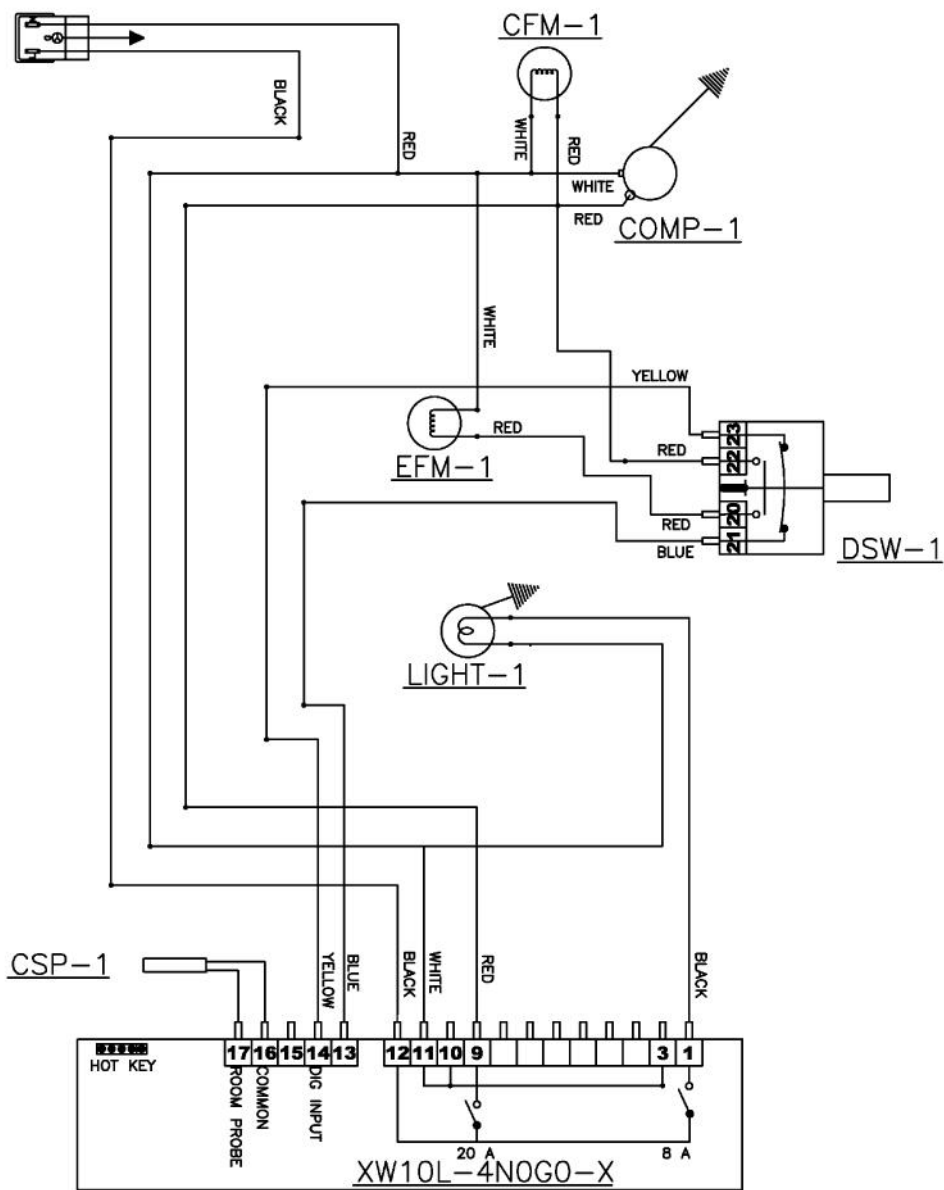

Ref #	Part Number	Qty.	Description
1	033072-000	1	EVAP ASSEMBLY
2	033030-000	1	FAN MOTOR
3	033030-000	1	FAN MOTOR
4	033034-000	1	COMPRESSOR KIT
5	033037-000	2	PROCESS TUBE
6	033035-000	1	DRIER
7	033036-000	1	COMP. START COMPONENTS
NI	033031-000	1	HARNESS, FAN MOTOR
NI	033042-000	1	POWER CORD

VIKING UC PRODUCT

- XW10L--REFRIGERATION SYSTEM CONTROLLER
- DSW-1--LIGHT AND EVAP FAN MOTOR DOOR SWITCH
- LIGHT 1--COMPARTMENT LIGHT
- EFM 1--EVAPORATOR FAN MOTOR
- CSP-1--REFRIGERATED COMPARTMENT 1 SENSOR PROBE
- CFM-1--CONDENSER FAN MOTOR