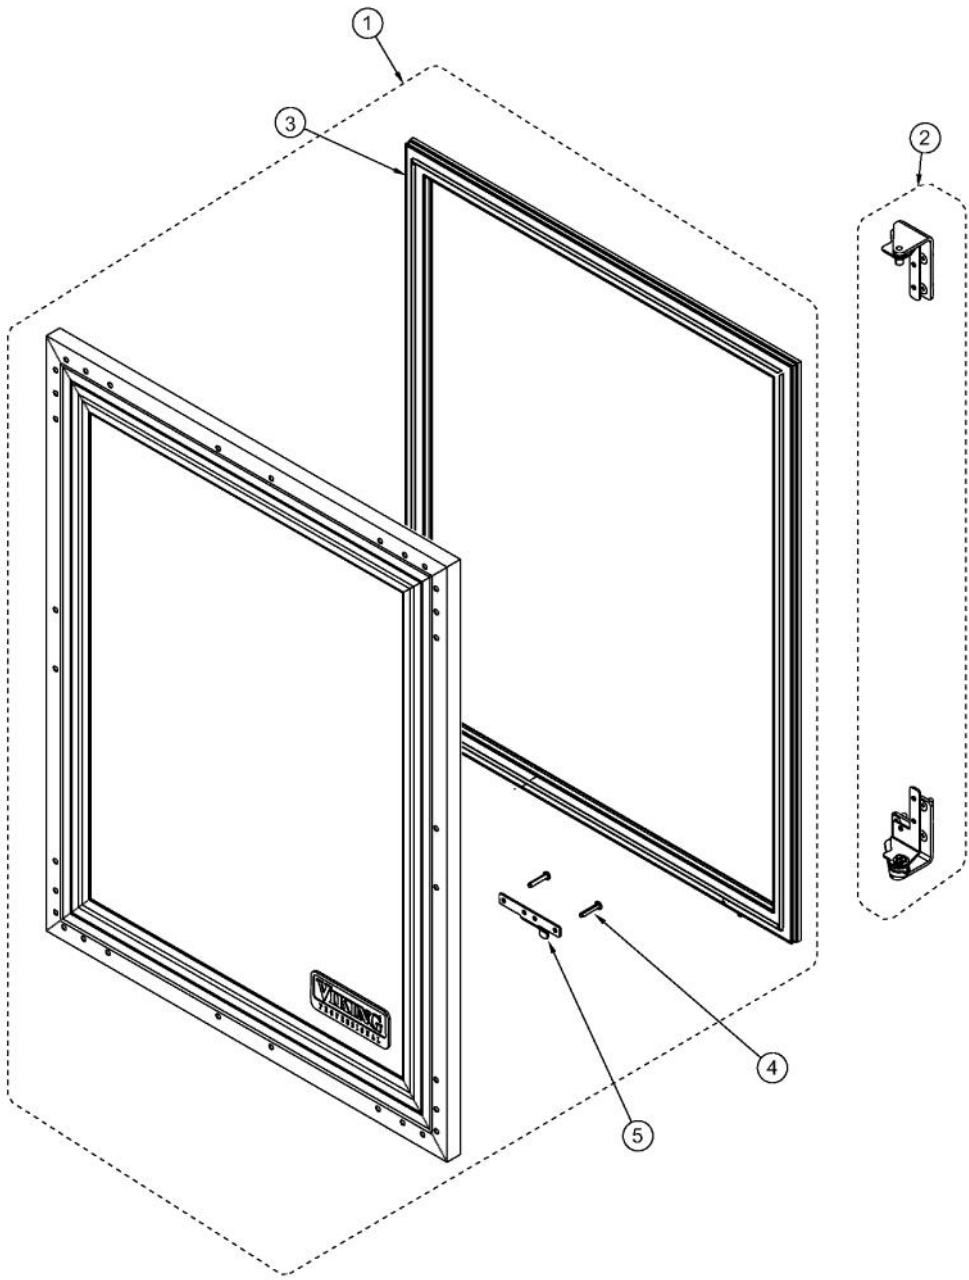

----- Manual continues below -----

Ref #	Part Number	Qty.	Description
1	033105-000	1	RD-VK-24-R4, CLEAR GLASS W/WOOD BORDER DOOR PAN...
2	033021-000	1	HINGE KIT, RH
3	032972-000	1	DOOR GASKET, 24
4	033015-000	2	PLUNGER FASTENER
5	032973-000	1	PLUNGER BRACKET

Ref #	Part Number	Qty.	Description
1	033018-000	5	SCREW, HANDLE MOUNTING

Ref #	Part Number	Qty.	Description
1	033033-000	4	LEVELLING LEG
2	033032-000	1	GRILLE ASSEMBLY, 24
3	033040-000	1	DOOR SWITCH
4	033041-000	1	CONDENSER
5	033024-000	2	FASTENER, CONTROL MOUNTING
6	033023-000	1	CONTROLLER FACE PLATE
7	033022-000	1	CONTROLLER ASSY
8	033026-000	1	LIGHT BULB
9	033027-000	1	LIGHT SOCKET
NI	033028-000	1	HARNESS, CONTROLLER
NI	033039-000	1	HARNESS, MACHINE COMPARTMENT
NI	033025-000	1	SENSOR