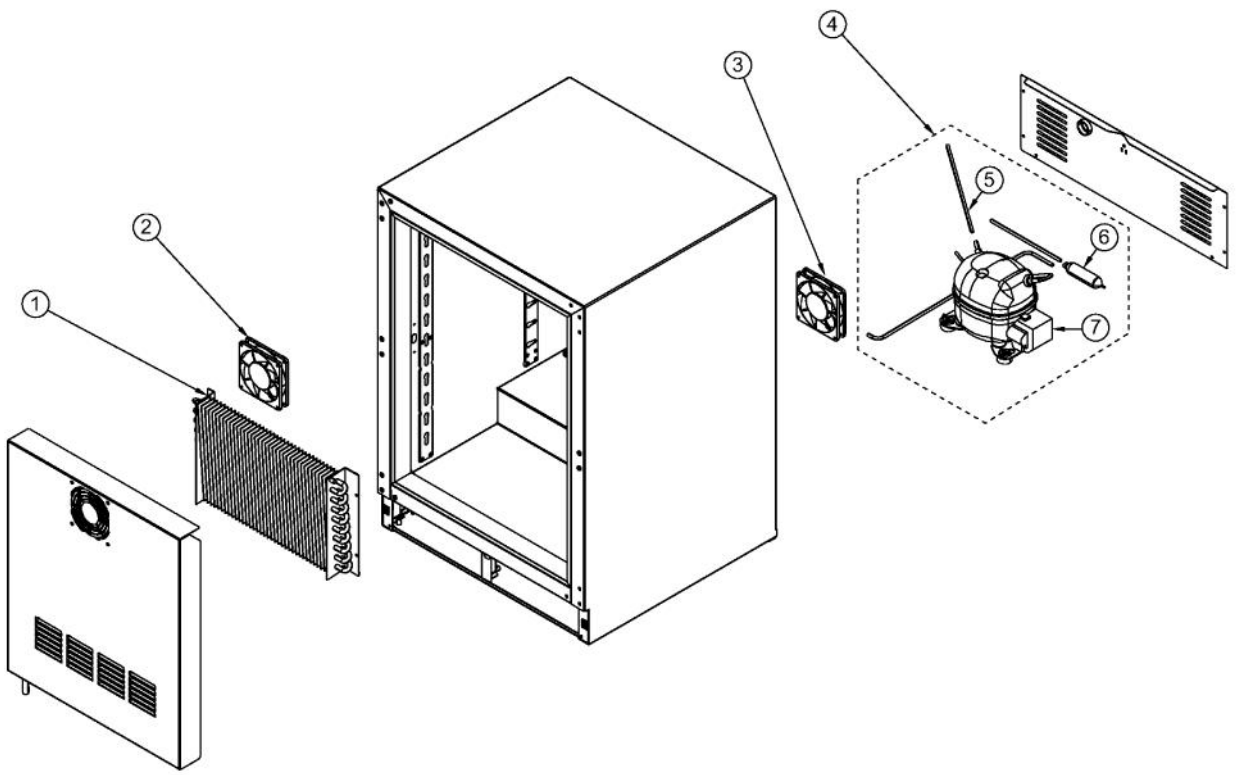

----- Manual continues below -----

Ref #	Part Number	Qty.	Description
1	033105-000	1	RD-VK-24-R4, CLEAR GLASS W/WOOD BORDER DOOR PAN...
2	033021-000	1	HINGE KIT, RH
3	032972-000	1	DOOR GASKET, 24
4	033015-000	2	PLUNGER FASTENER
5	032973-000	1	PLUNGER BRACKET

Ref #	Part Number	Qty.	Description
1	033018-000	5	SCREW, HANDLE MOUNTING

Ref #	Part Number	Qty.	Description
1	033033-000	4	LEVELLING LEG
2	033032-000	1	GRILLE ASSEMBLY, 24
3	033040-000	1	DOOR SWITCH
4	033041-000	1	CONDENSER
5	033024-000	2	FASTENER, CONTROL MOUNTING
6	033023-000	1	CONTROLLER FACE PLATE
7	033022-000	1	CONTROLLER ASSY
8	033026-000	1	LIGHT BULB
9	033027-000	1	LIGHT SOCKET
NI	033028-000	1	HARNESS, CONTROLLER
NI	033039-000	1	HARNESS, MACHINE COMPARTMENT
NI	033025-000	1	SENSOR