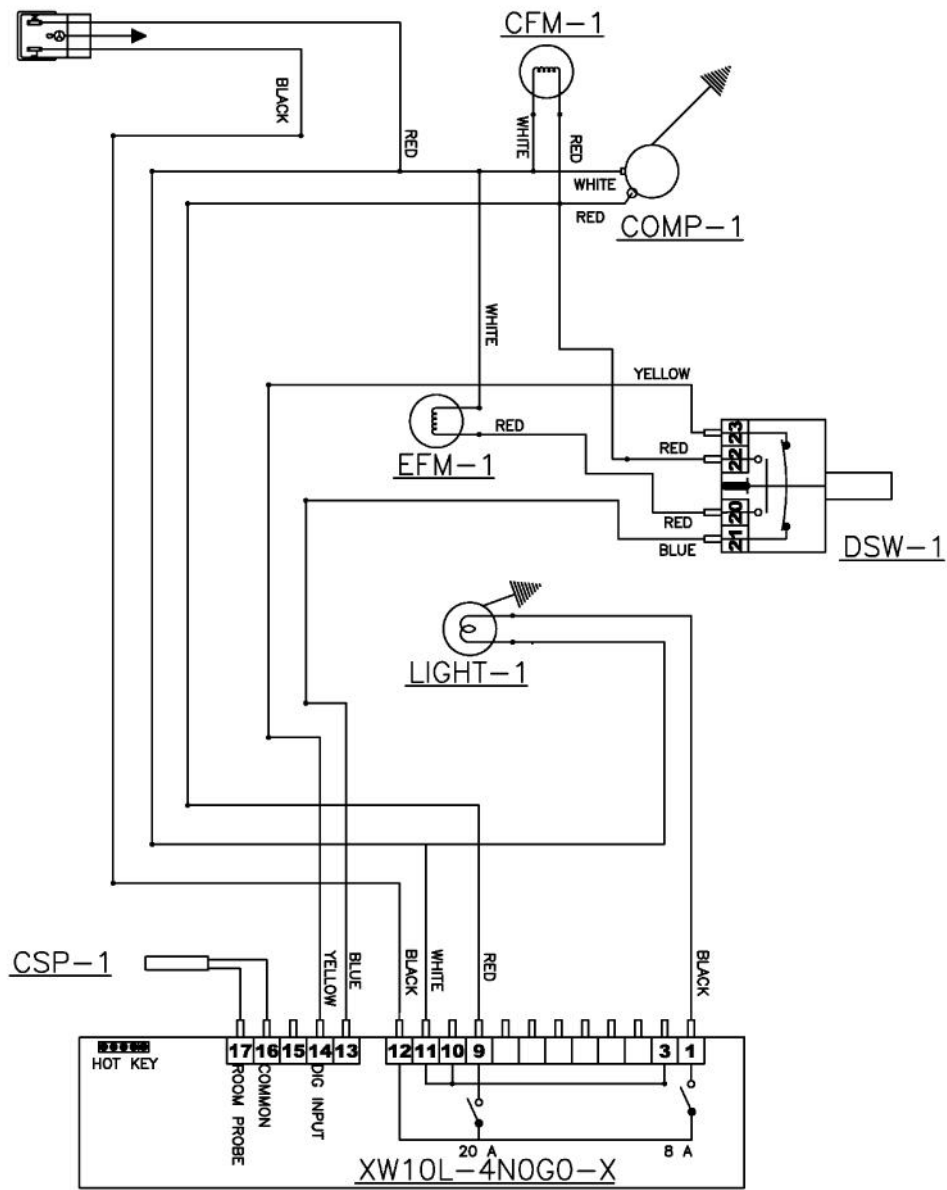

Ref #	Part Number	Qty.	Description
1	033029-000	1	EVAP ASSEMBLY
2	033030-000	1	FAN MOTOR
3	033030-000	1	FAN MOTOR
4	033034-000	1	COMPRESSOR KIT
5	033037-000	2	PROCESS TUBE
6	033035-000	1	DRIER
7	033036-000	1	COMP. START COMPONENTS
NI	033031-000	1	HARNESS, FAN MOTOR
NI	033042-000	1	POWER CORD

VIKING UC PRODUCT

- XW10L--REFRIGERATION SYSTEM CONTROLLER
- DSW-1--LIGHT AND EVAP FAN MOTOR DOOR SWITCH
- LIGHT 1--COMPARTMENT LIGHT
- EFM 1--EVAPORATOR FAN MOTOR
- CSP-1--REFRIGERATED COMPARTMENT 1 SENSOR PROBE
- CFM-1--CONDENSER FAN MOTOR