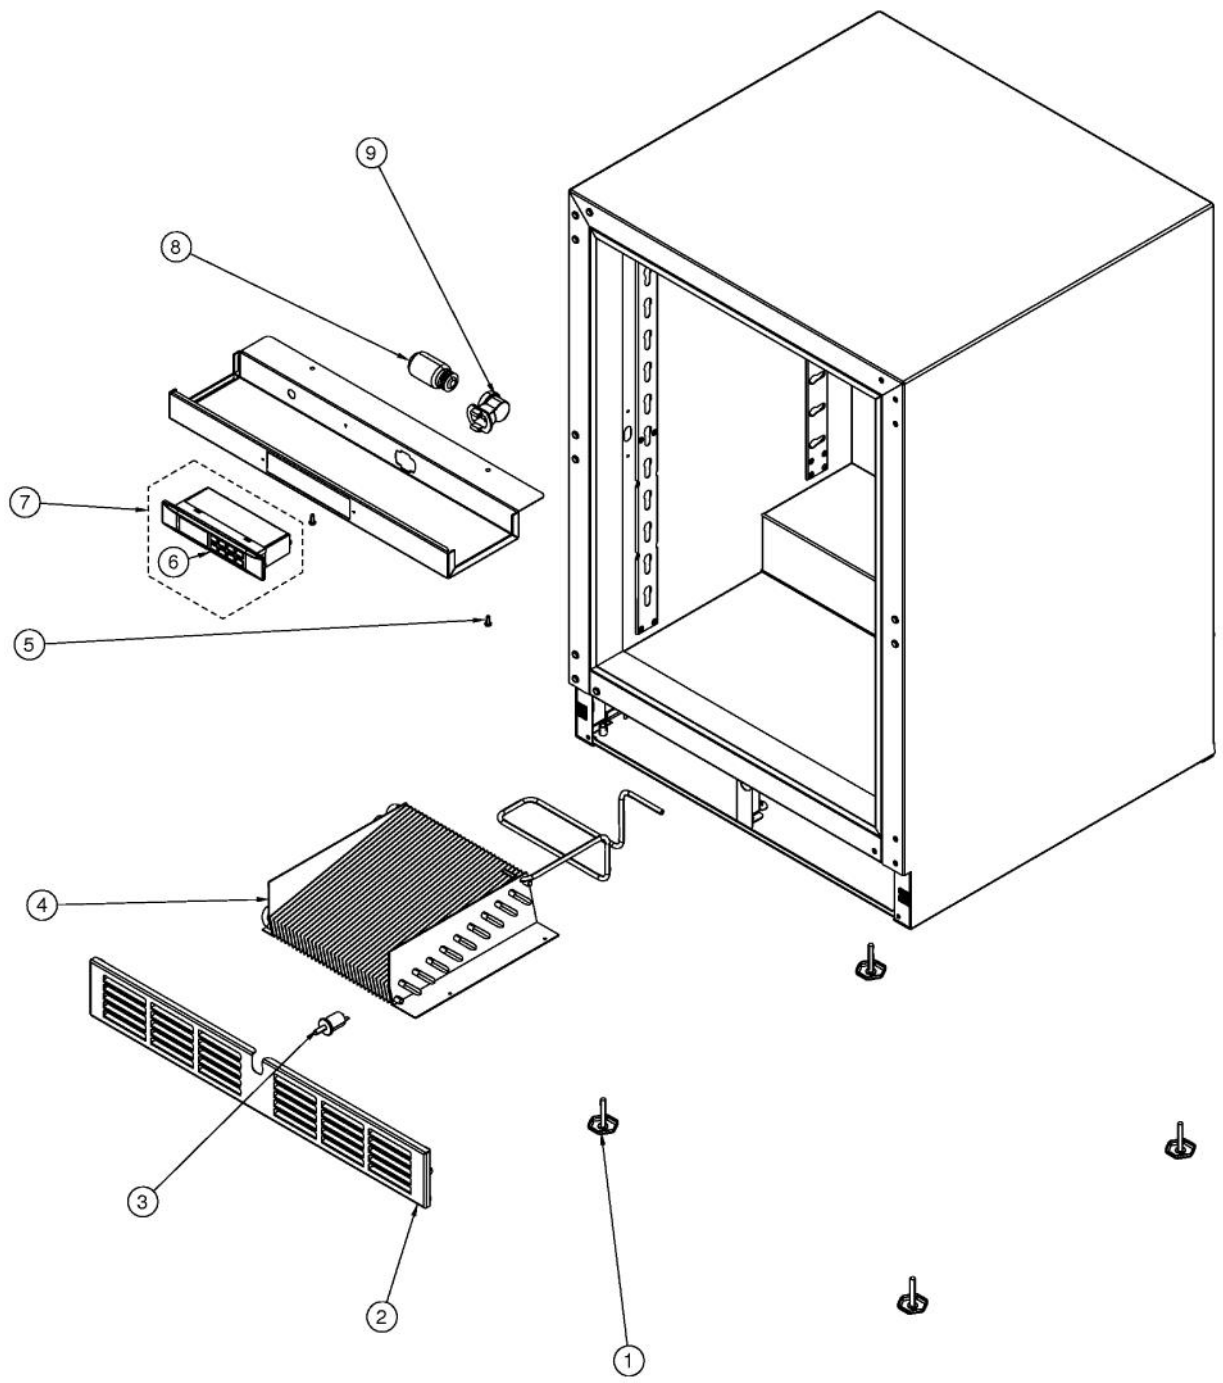

----- Manual continues below -----

Ref #	Part Number	Qty.	Description
1	033105-000	1	RD-VK-24-R4, CLEAR GLASS W/WOOD BORDER DOOR PAN...
2	033021-000	1	HINGE KIT, RH
3	032972-000	1	DOOR GASKET, 24
4	033015-000	2	PLUNGER FASTENER
5	032973-000	1	PLUNGER BRACKET

Ref #	Part Number	Qty.	Description
1	033018-000	5	SCREW, HANDLE MOUNTING

Ref #	Part Number	Qty.	Description
1	033033-000	4	LEVELLING LEG
2	033032-000	1	GRILLE ASSEMBLY, 24
3	033040-000	1	DOOR SWITCH
4	033041-000	1	CONDENSER
5	033024-000	2	FASTENER, CONTROL MOUNTING
6	033023-000	1	CONTROLLER FACE PLATE
7	033022-000	1	CONTROLLER ASSY
8	033026-000	1	LIGHT BULB
9	033027-000	1	LIGHT SOCKET
NI	033028-000	1	HARNESS, CONTROLLER
NI	033039-000	1	HARNESS, MACHINE COMPARTMENT
NI	033025-000	1	SENSOR

Ref #	Part Number	Qty.	Description
1	033029-000	1	EVAP ASSEMBLY
2	033030-000	1	FAN MOTOR
3	033030-000	1	FAN MOTOR
4	033034-000	1	COMPRESSOR KIT
5	033037-000	2	PROCESS TUBE
6	033035-000	1	DRIER
7	033036-000	1	COMP. START COMPONENTS
NI	033031-000	1	HARNESS, FAN MOTOR
NI	033042-000	1	POWER CORD