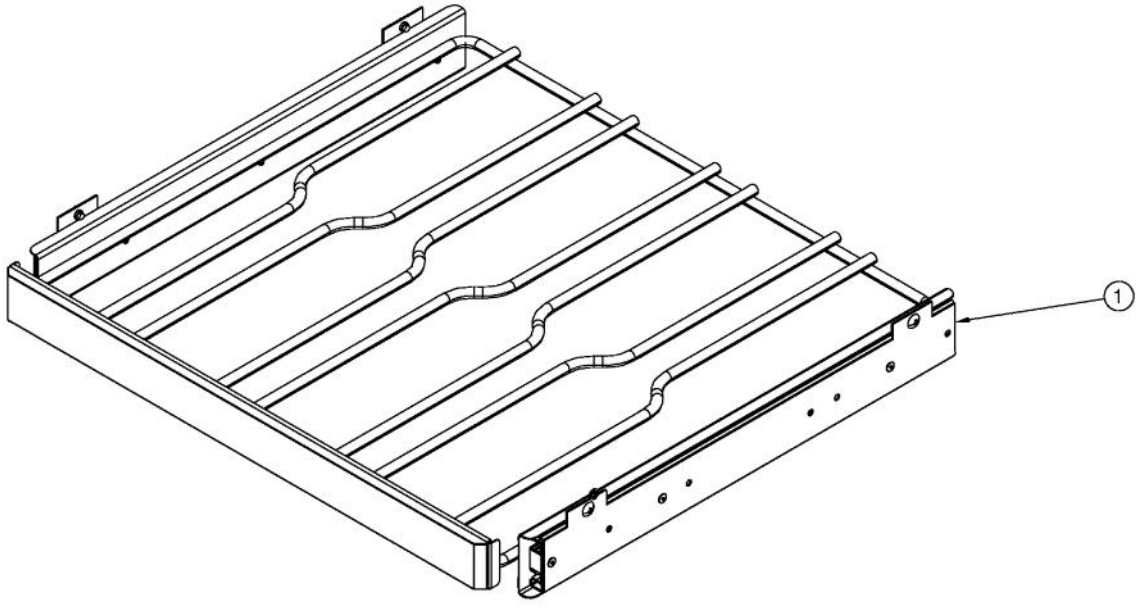

----- Manual continues below -----

Ref #	Part Number	Qty.	Description
1	033105-000	1	RD-VK-24-R4, CLEAR GLASS W/WOOD BORDER DOOR PAN...
2	033021-000	1	HINGE KIT, RH
3	032972-000	1	DOOR GASKET, 24
4	033015-000	2	PLUNGER FASTENER
5	032973-000	1	PLUNGER BRACKET

Ref #	Part Number	Qty.	Description
1	033018-000	5	SCREW, HANDLE MOUNTING

Ref #	Part Number	Qty.	Description
1	033033-000	4	LEVELLING LEG
2	033032-000	1	GRILLE ASSEMBLY, 24
3	033040-000	1	DOOR SWITCH
4	033041-000	1	CONDENSER
5	033024-000	2	FASTENER, CONTROL MOUNTING
6	033023-000	1	CONTROLLER FACE PLATE
7	033022-000	1	CONTROLLER ASSY
8	033026-000	1	LIGHT BULB
9	033027-000	1	LIGHT SOCKET
NI	033028-000	1	HARNESS, CONTROLLER
NI	033039-000	1	HARNESS, MACHINE COMPARTMENT
NI	033025-000	1	SENSOR