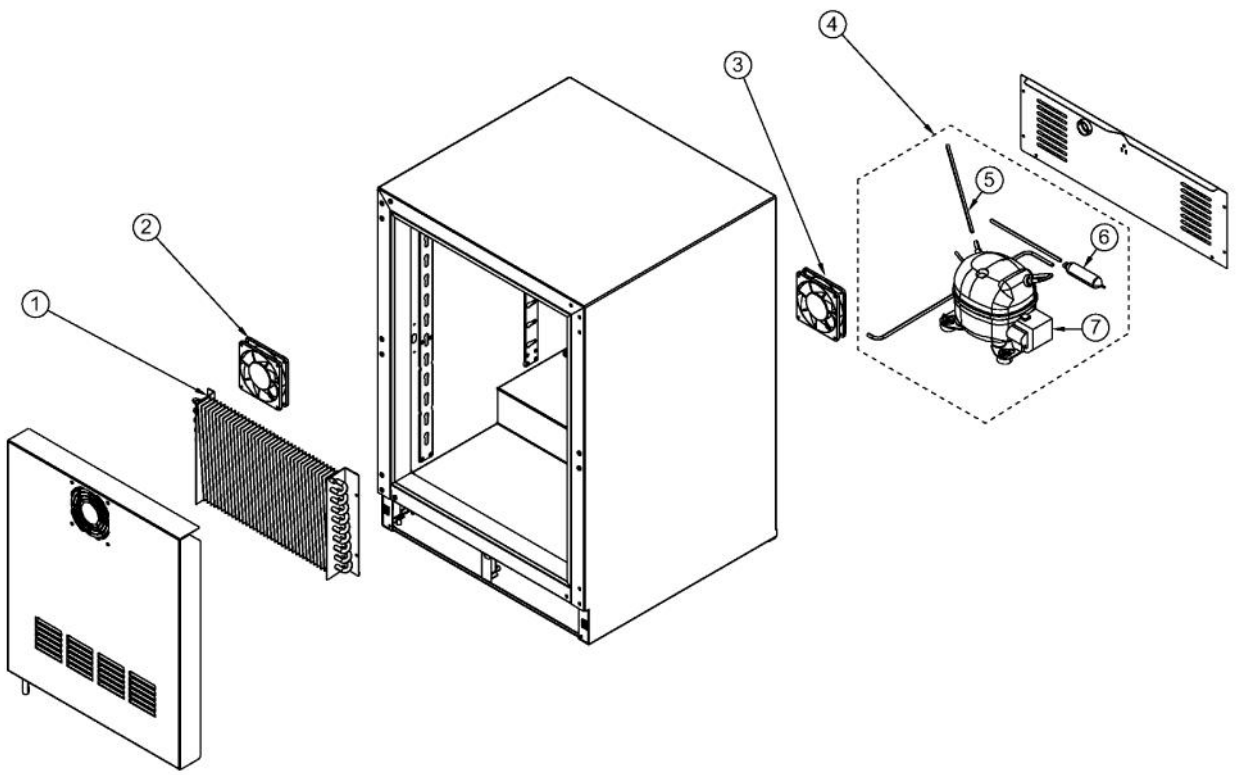

# VIKING VBCI1240GL Owner's Manual

[Shop genuine replacement parts for VIKING  
VBCI1240GL](#)

[Find Your VIKING Refrigerator Parts - Select From 341 Models](#)

----- Manual continues below -----

Ref #	Part Number	Qty.	Description
2	033020-000	1	HINGE KIT, LH
3	033017-000	1	HANDLE
4	033016-000	2	HANDLE END CAP
5	033018-000	4	SCREW, HANDLE MOUNTING
6	032972-000	1	DOOR GASKET, 24
7	033015-000	2	PLUNGER FASTENER
8	032973-000	1	PLUNGER BRACKET

Ref #	Part Number	Qty.	Description
1	033019-000	2	SHELF ASSEMBLY, 24
2	033049-000	1	SHELF ASSEMBLY, 24

Ref #	Part Number	Qty.	Description
1	033033-000	4	LEVELLING LEG
2	033032-000	1	GRILLE ASSEMBLY, 24
3	033040-000	1	DOOR SWITCH
4	033041-000	1	CONDENSER
5	033024-000	2	FASTENER, CONTROL MOUNTING
6	033023-000	1	CONTROLLER FACE PLATE
7	033050-000	1	CONTROLLER ASSY
8	033026-000	1	LIGHT BULB
9	033027-000	1	LIGHT SOCKET
NI	033028-000	1	HARNESS, CONTROLLER
NI	033039-000	1	HARNESS, MACHINE COMPARTMENT
NI	033025-000	1	SENSOR