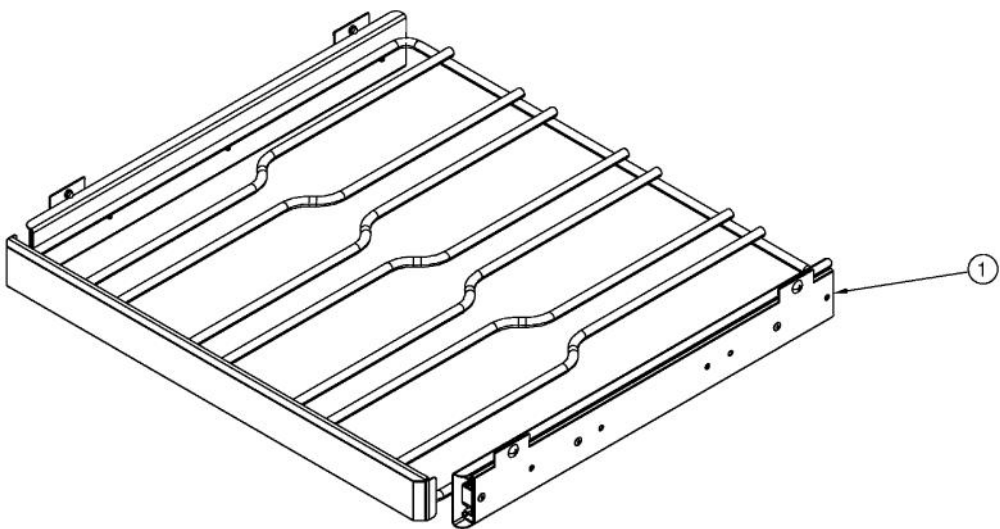

# VIKING VBCI1240GL Owner's Manual

[Shop genuine replacement parts for VIKING  
VBCI1240GL](#)

[Find Your VIKING Refrigerator Parts - Select From 341 Models](#)

----- Manual continues below -----

Ref #	Part Number	Qty.	Description
2	033020-000	1	HINGE KIT, LH
3	033017-000	1	HANDLE
4	033016-000	2	HANDLE END CAP
5	033018-000	4	SCREW, HANDLE MOUNTING
6	032972-000	1	DOOR GASKET, 24
7	033015-000	2	PLUNGER FASTENER
8	032973-000	1	PLUNGER BRACKET

Ref #	Part Number	Qty.	Description
1	033019-000	2	SHELF ASSEMBLY, 24
2	033049-000	1	SHELF ASSEMBLY, 24

Ref #	Part Number	Qty.	Description
1	033033-000	4	LEVELLING LEG
2	033032-000	1	GRILLE ASSEMBLY, 24
3	033040-000	1	DOOR SWITCH
4	033041-000	1	CONDENSER
5	033024-000	2	FASTENER, CONTROL MOUNTING
6	033023-000	1	CONTROLLER FACE PLATE
7	033050-000	1	CONTROLLER ASSY
8	033026-000	1	LIGHT BULB
9	033027-000	1	LIGHT SOCKET
NI	033028-000	1	HARNESS, CONTROLLER
NI	033039-000	1	HARNESS, MACHINE COMPARTMENT
NI	033025-000	1	SENSOR