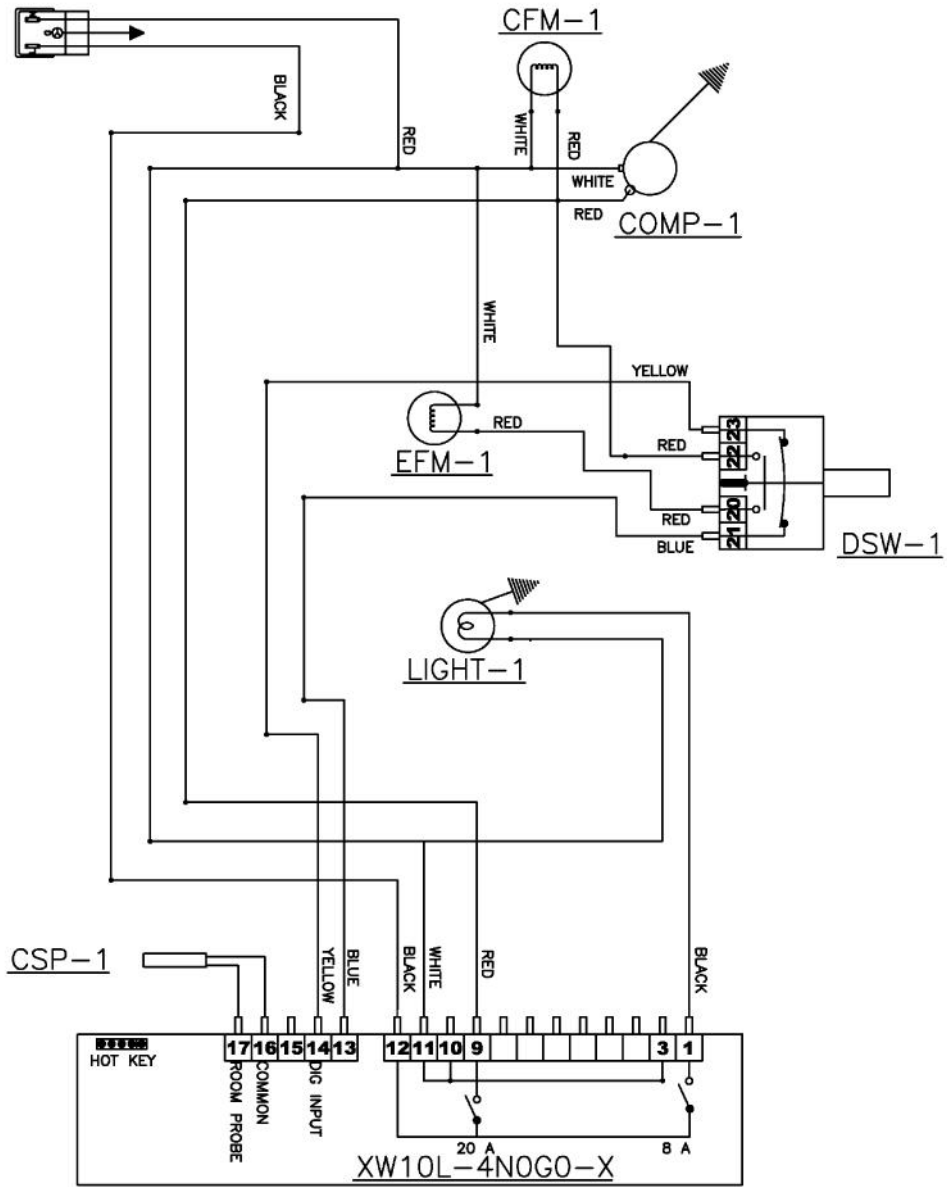

Ref #	Part Number	Qty.	Description
1	033029-000	1	EVAP ASSEMBLY
2	033030-000	1	FAN MOTOR
3	033030-000	1	FAN MOTOR
4	033034-000	1	COMPRESSOR KIT
5	033037-000	2	PROCESS TUBE
6	033035-000	1	DRIER
7	033036-000	1	COMP. START COMPONENTS
NI	033031-000	1	HARNESS, FAN MOTOR
NI	033042-000	1	POWER CORD

VIKING UC PRODUCT

- XW10L--REFRIGERATION SYSTEM CONTROLLER
- DSW-1--LIGHT AND EVAP FAN MOTOR DOOR SWITCH
- LIGHT 1--COMPARTMENT LIGHT
- EFM 1--EVAPORATOR FAN MOTOR
- CSP-1--REFRIGERATED COMPARTMENT 1 SENSOR PROBE
- CFM-1--CONDENSER FAN MOTOR