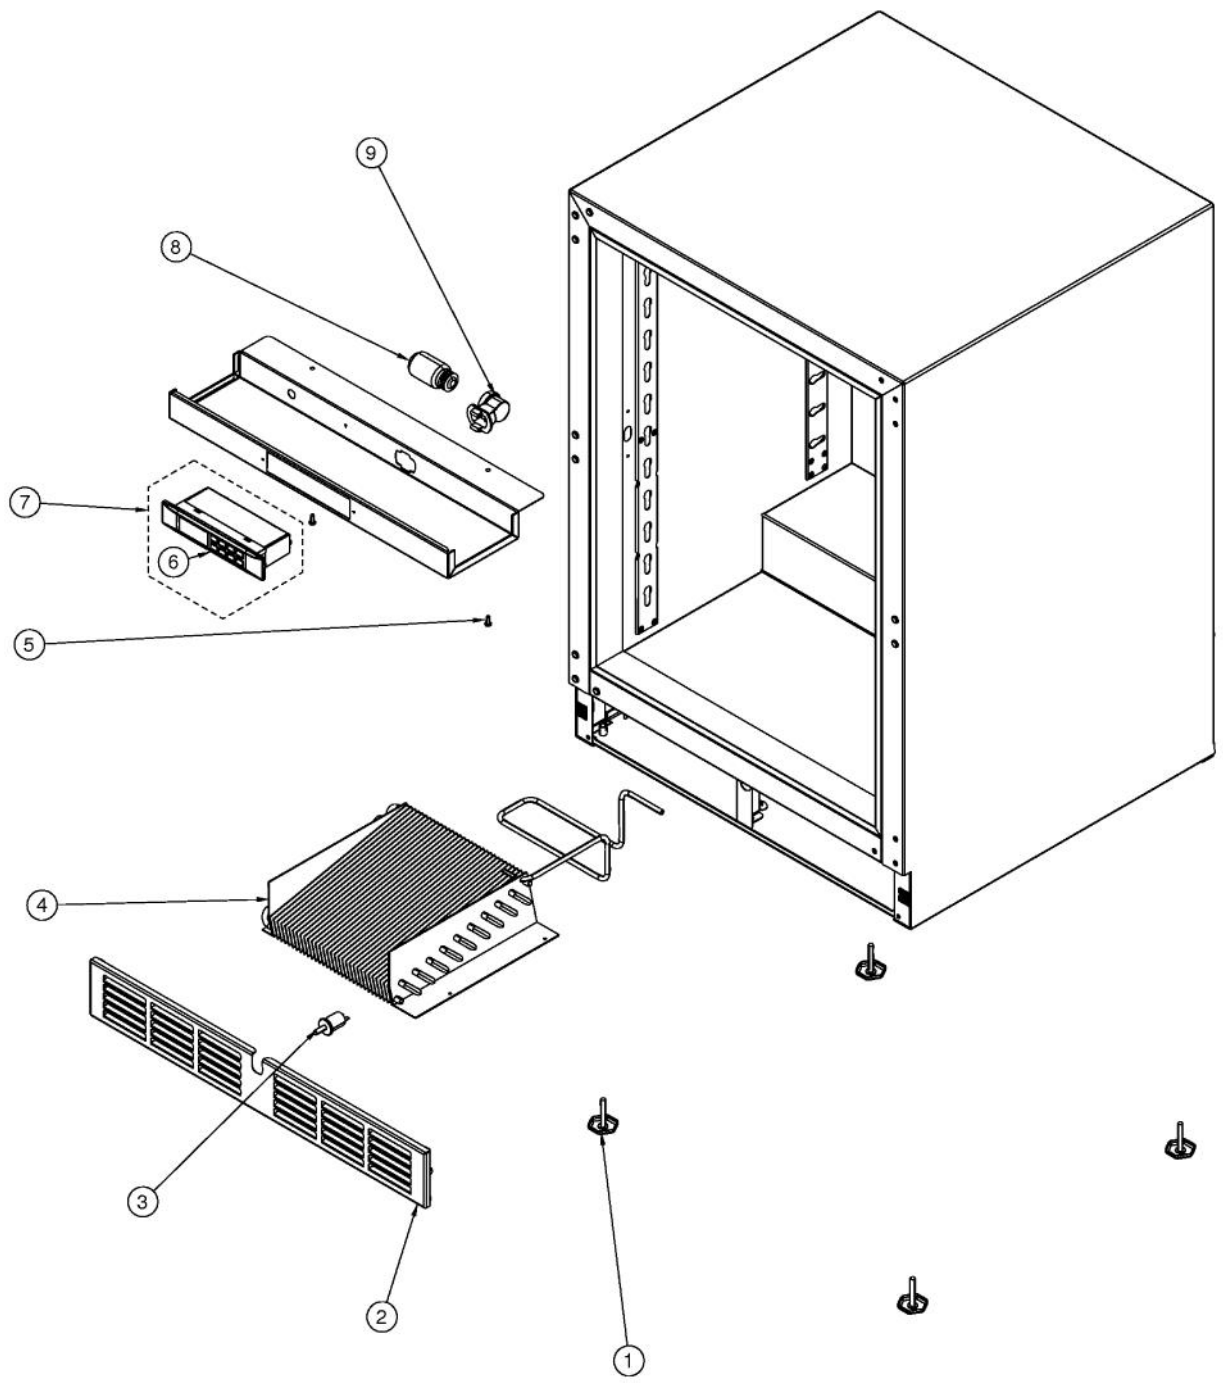

# VIKING VBCI1240GL Owner's Manual

[Shop genuine replacement parts for VIKING  
VBCI1240GL](#)

[Find Your VIKING Refrigerator Parts - Select From 341 Models](#)

----- Manual continues below -----

Ref #	Part Number	Qty.	Description
2	033020-000	1	HINGE KIT, LH
3	033017-000	1	HANDLE
4	033016-000	2	HANDLE END CAP
5	033018-000	4	SCREW, HANDLE MOUNTING
6	032972-000	1	DOOR GASKET, 24
7	033015-000	2	PLUNGER FASTENER
8	032973-000	1	PLUNGER BRACKET

Ref #	Part Number	Qty.	Description
1	033019-000	2	SHELF ASSEMBLY, 24
2	033049-000	1	SHELF ASSEMBLY, 24

Ref #	Part Number	Qty.	Description
1	033033-000	4	LEVELLING LEG
2	033032-000	1	GRILLE ASSEMBLY, 24
3	033040-000	1	DOOR SWITCH
4	033041-000	1	CONDENSER
5	033024-000	2	FASTENER, CONTROL MOUNTING
6	033023-000	1	CONTROLLER FACE PLATE
7	033050-000	1	CONTROLLER ASSY
8	033026-000	1	LIGHT BULB
9	033027-000	1	LIGHT SOCKET
NI	033028-000	1	HARNESS, CONTROLLER
NI	033039-000	1	HARNESS, MACHINE COMPARTMENT
NI	033025-000	1	SENSOR

Ref #	Part Number	Qty.	Description
1	033029-000	1	EVAP ASSEMBLY
2	033030-000	1	FAN MOTOR
3	033030-000	1	FAN MOTOR
4	033034-000	1	COMPRESSOR KIT
5	033037-000	2	PROCESS TUBE
6	033035-000	1	DRIER
7	033036-000	1	COMP. START COMPONENTS
NI	033031-000	1	HARNESS, FAN MOTOR
NI	033042-000	1	POWER CORD