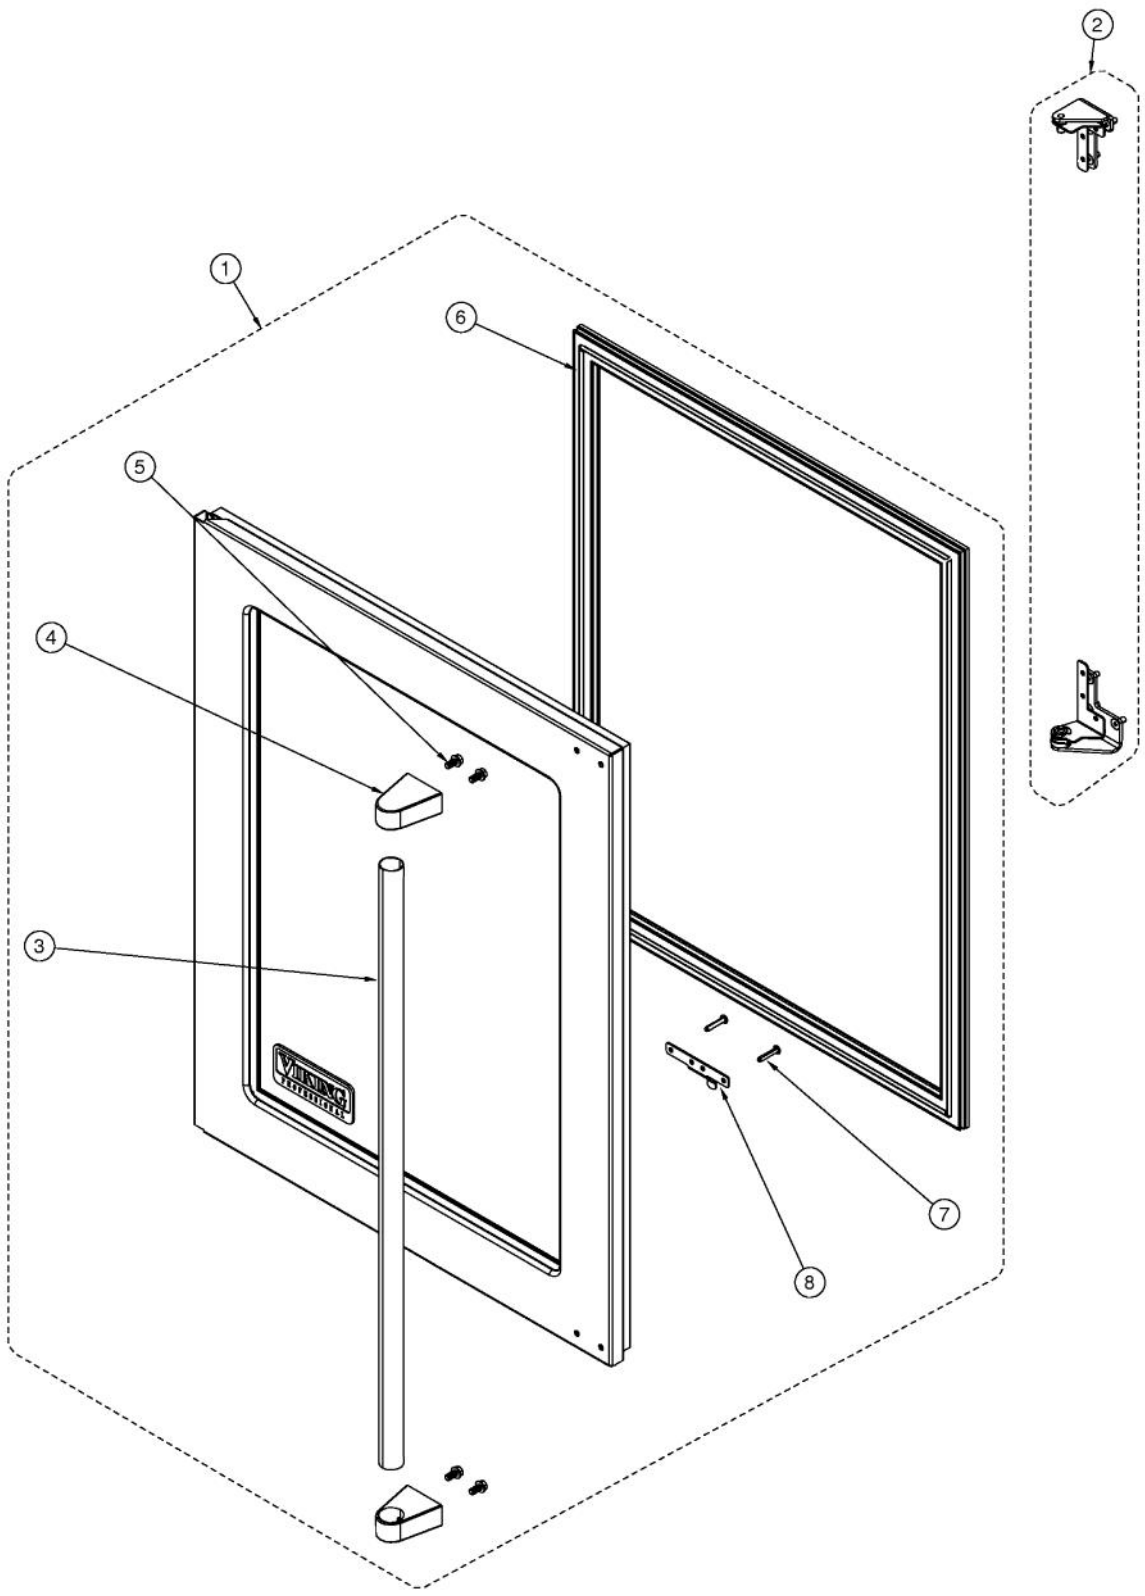

# VIKING VBCI1240GL Owner's Manual

[Shop genuine replacement parts for VIKING  
VBCI1240GL](#)

[Find Your VIKING Refrigerator Parts - Select From 341 Models](#)

----- Manual continues below -----

Ref #	Part Number	Qty.	Description
2	033020-000	1	HINGE KIT, LH
3	033017-000	1	HANDLE
4	033016-000	2	HANDLE END CAP
5	033018-000	4	SCREW, HANDLE MOUNTING
6	032972-000	1	DOOR GASKET, 24
7	033015-000	2	PLUNGER FASTENER
8	032973-000	1	PLUNGER BRACKET

Ref #	Part Number	Qty.	Description
1	033019-000	2	SHELF ASSEMBLY, 24
2	033049-000	1	SHELF ASSEMBLY, 24

Ref #	Part Number	Qty.	Description
1	033033-000	4	LEVELLING LEG
2	033032-000	1	GRILLE ASSEMBLY, 24
3	033040-000	1	DOOR SWITCH
4	033041-000	1	CONDENSER
5	033024-000	2	FASTENER, CONTROL MOUNTING
6	033023-000	1	CONTROLLER FACE PLATE
7	033050-000	1	CONTROLLER ASSY
8	033026-000	1	LIGHT BULB
9	033027-000	1	LIGHT SOCKET
NI	033028-000	1	HARNESS, CONTROLLER
NI	033039-000	1	HARNESS, MACHINE COMPARTMENT
NI	033025-000	1	SENSOR