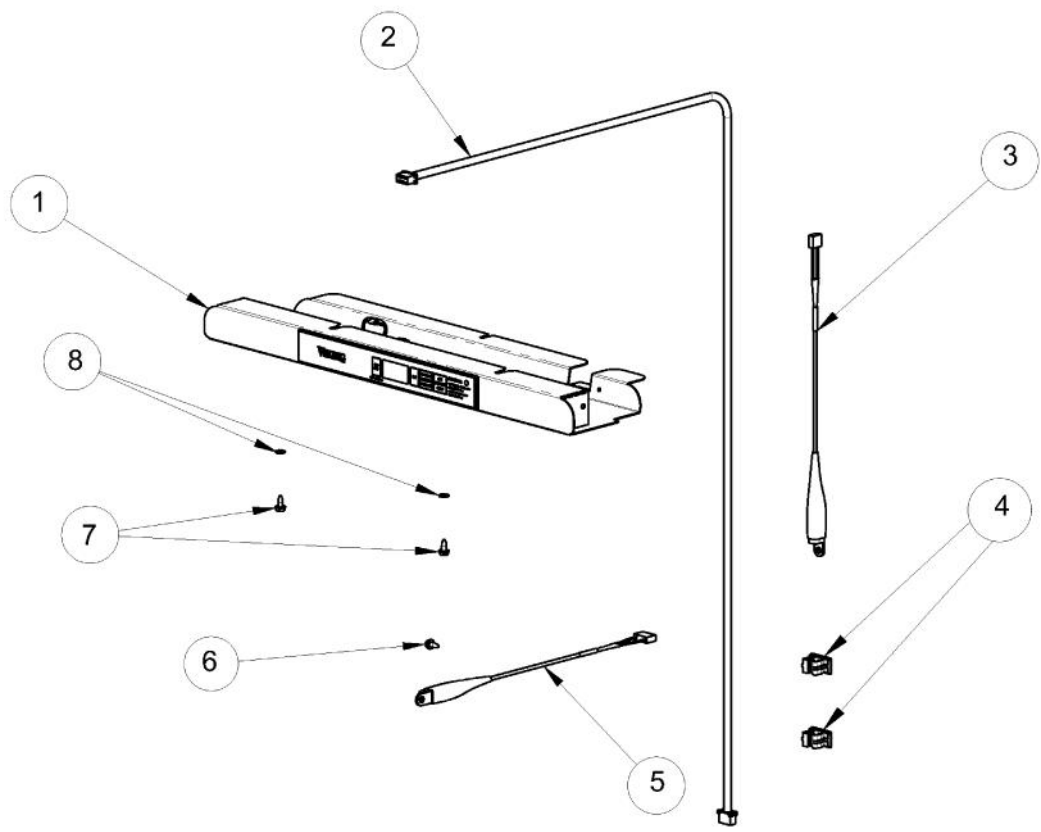

### CABINET AREA

Ref #	Part Number	Qty.	Description
2	010221-000	1	DOOR HINGE, RIGHT TOP - SS
1	010223-000	6	SCREW, NO.10-32 X .75 COUNTERSUNK, SS
3	007640-000	2	PLASTIC WIRE CLIP
4	010064-000	1	BACK PANEL - SS
5	010065-000	12	SCREW - SS
6	010066-000	5	SCREW, NO.10 X 5/8 HEX HEAD, SS
7	009487-000	1	BUSHING
8	010063-000	1	BACK SHROUD - SS
9	010244-000	1	HINGE, RIGHT BOTTOM - SS
10	010070-000	1	LOUVERED GRILLE, SS
11	010069-000	2	LOCK WASHER
12	010068-000	2	SCREW - BK
13	PW210012	1	DRIP TRAY & 2 POP RVT(VUWC)42242603
14	PW200019	2	POP RIVET
15	PW240018	1	DRAIN TUBE (VUWC140) X 1010042A
16	PW200014	1	3/4 WHITE SPACER (41002929)
17	005828-000	2	EVAPORATOR TRIM XWHX - 42241383
18	PW200009	2	EVAPORATOR SPACER
19	PW300267	8	DRAFT TOWER MOUNTING SCREW (41006739) VUBD
20	009496-000	1	EVAPORATOR ASSEMBLY - WH
21	009497-000	1	HIGH VOLTAGE CONDUIT
NI	PW240014	1	LIGHT BULB 15 WATT VUWC 2240004A
NI	010053-000	1	LIGHT SOCKET
NI	010054-000	1	LIGHT HARNESS
NI	010031-000	4	LEVELING LEG

### CONTROL AREA

Ref #	Part Number	Qty.	Description
1	028589-000	1	DISPLAY ASM WH, 24 BC SOLID DR. T (INC. WIRE SHELF)
	028593-000	1	DISPLAY ASM WH, 24 BC SOLID DR. T (UNITS BUILT AFTER...
2	009482-000	1	COMMUNICATION CABLE
3	009483-000	1	EVAPORATOR TEMPERATURE THERMISTOR
4	007640-000	2	PLASTIC WIRE CLIP
5	009484-000	1	DISPLAY TEMPERATURE THERMISTOR
6	010057-000	1	SCREW, NO.6-20 X .75 SS
7	009485-000	2	MACHINE SCREW - SS
8	009486-000	2	NO.10 EXTERNAL TOOTH STAR WASHER, SS