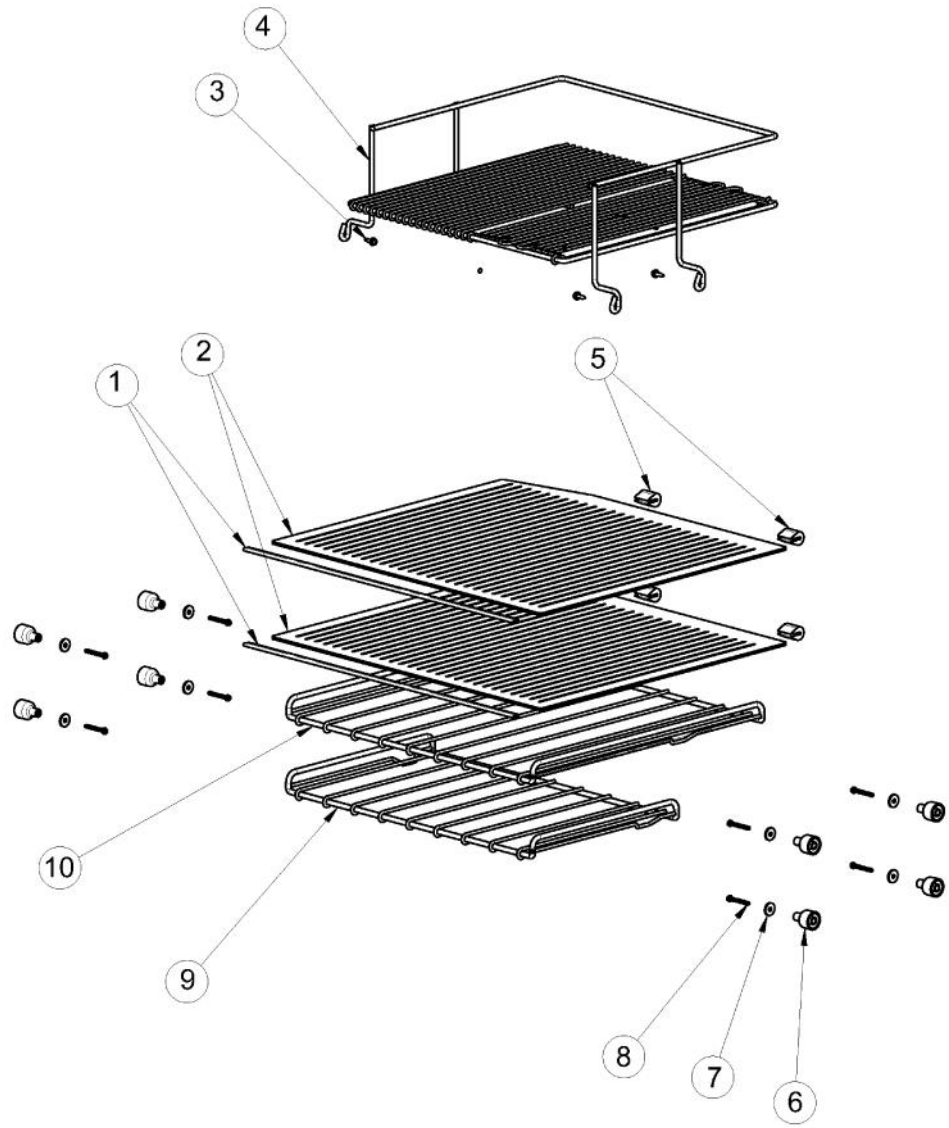

INTERIOR SHELVING

Ref #	Part Number	Qty.	Description
1	PW230059	2	FRONT GUARD TRIM (41005449)
2	PW210022	2	LARGE GLASS SHELF & TRIM 42243083
3	PW200015	4	SCREWS 08205079
4	009498-000	1	WIRE SHELF - CHROME
5	009500-000	2	1 BUMPER - WH
6	009502-000	8	SUPPORT MOUNTING PEG - WH
7	009504-000	8	SUPPORT PEG WASHER - WH
8	PW300267	2	DRAFT TOWER MOUNTING SCREW (41006739) VUBD
9	009505-000	1	UPPER WINE SHELF - CHROME
10	009506-000	1	LOWER WINE SHELF - CHROME