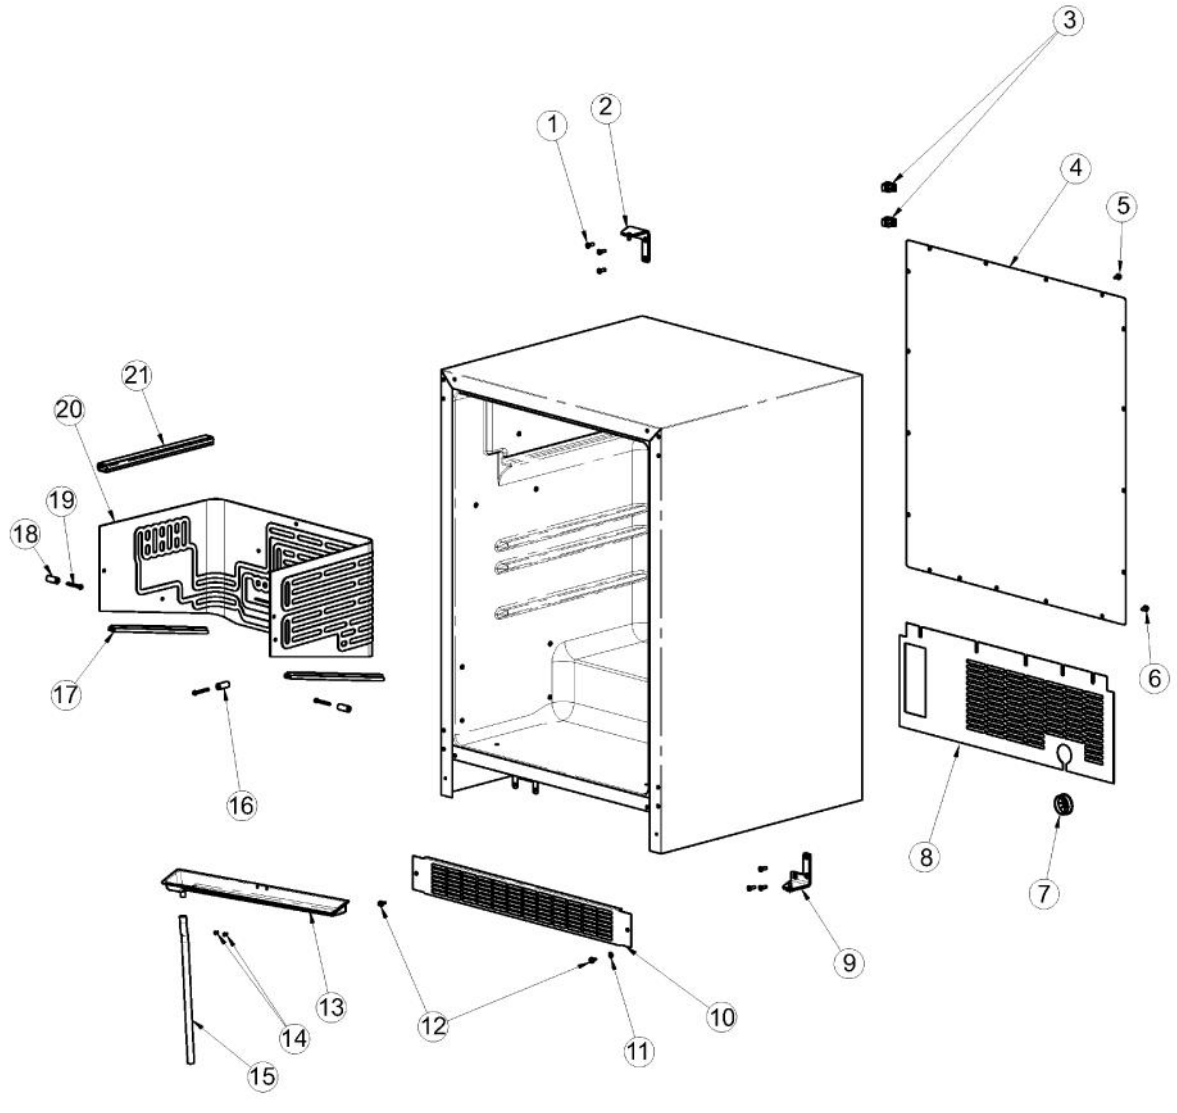

### CABINET AREA

Ref #	Part Number	Qty.	Description
2	010221-000	1	DOOR HINGE, RIGHT TOP - SS
1	010223-000	6	SCREW, NO.10-32 X .75 COUNTERSUNK, SS
3	007640-000	2	PLASTIC WIRE CLIP
4	010064-000	1	BACK PANEL - SS
5	010065-000	12	SCREW - SS
6	010066-000	5	SCREW, NO.10 X 5/8 HEX HEAD, SS
7	009487-000	1	BUSHING
8	010063-000	1	BACK SHROUD - SS
9	010244-000	1	HINGE, RIGHT BOTTOM - SS
10	010070-000	1	LOUVERED GRILLE, SS
11	010069-000	2	LOCK WASHER
12	010068-000	2	SCREW - BK
13	PW210012	1	DRIP TRAY & 2 POP RVT(VUWC)42242603
14	PW200019	2	POP RIVET
15	PW240018	1	DRAIN TUBE (VUWC140) X 1010042A
16	PW200014	1	3/4 WHITE SPACER (41002929)
17	005828-000	2	EVAPORATOR TRIM XWHX - 42241383
18	PW200009	2	EVAPORATOR SPACER
19	PW300267	8	DRAFT TOWER MOUNTING SCREW (41006739) VUBD
20	009496-000	1	EVAPORATOR ASSEMBLY - WH
21	009497-000	1	HIGH VOLTAGE CONDUIT
NI	PW240014	1	LIGHT BULB 15 WATT VUWC 2240004A
NI	010053-000	1	LIGHT SOCKET
NI	010054-000	1	LIGHT HARNESS
NI	010031-000	4	LEVELING LEG

### CONTROL AREA

Ref #	Part Number	Qty.	Description
1	028589-000	1	DISPLAY ASM WH, 24 BC SOLID DR. T (INC. WIRE SHELF)
	028593-000	1	DISPLAY ASM WH, 24 BC SOLID DR. T (UNITS BUILT AFTER...
2	009482-000	1	COMMUNICATION CABLE
3	009483-000	1	EVAPORATOR TEMPERATURE THERMISTOR
4	007640-000	2	PLASTIC WIRE CLIP
5	009484-000	1	DISPLAY TEMPERATURE THERMISTOR
6	010057-000	1	SCREW, NO.6-20 X .75 SS
7	009485-000	2	MACHINE SCREW - SS
8	009486-000	2	NO.10 EXTERNAL TOOTH STAR WASHER, SS