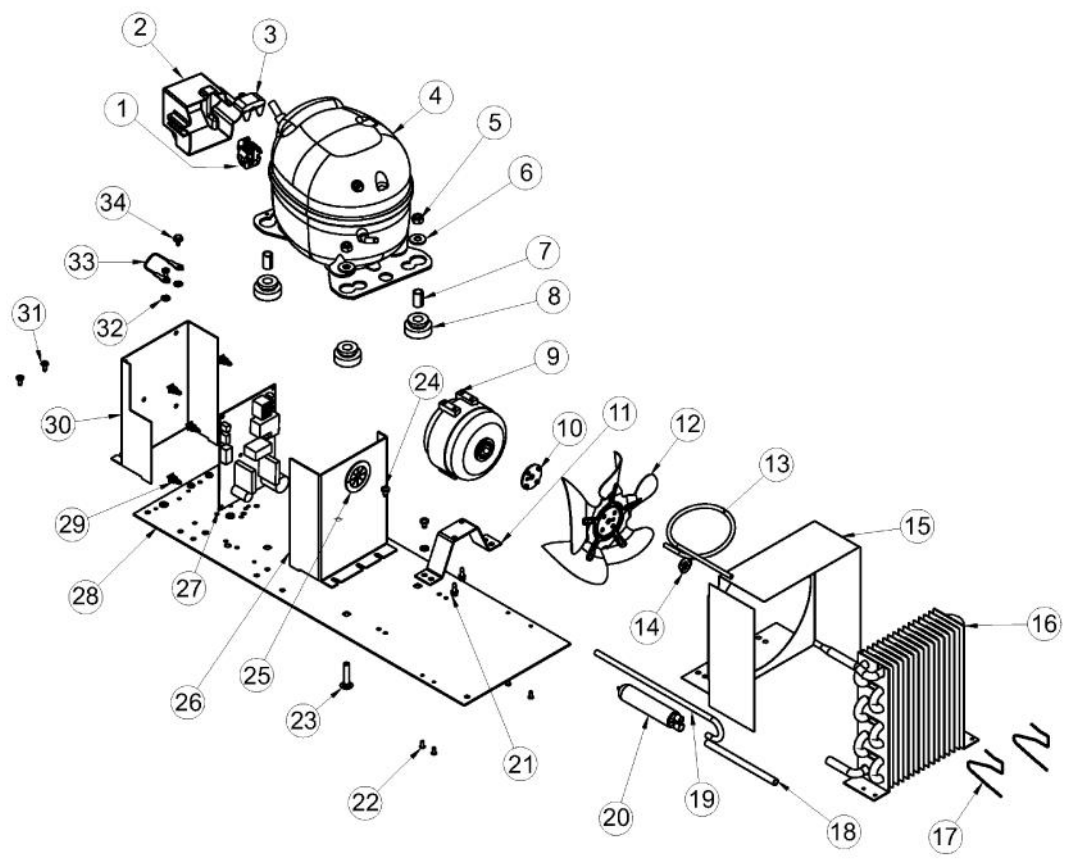

LOWER UNIT AREA

Ref #	Part Number	Qty.	Description
1	N/A	1	HEAT SHIELD - MUST ORDER ITEM NO. 11
2	N/A	1	HEAT SHIELD - MUST ORDER ITEM NO. 11
3	N/A	1	HEAT SHIELD - MUST ORDER ITEM NO. 11
4	009508-000	1	COMPRESSOR ASSEMBLY
5	PW200017	3	LOCK NUT .25-.20 UNC
6	PW200018	4	.312 ID FLAT WASHER
7	010209-000	4	SLEEVE (INCLUDED WITH COMPRESSOR)
8	010208-000	4	SLEEVE (INCLUDED WITH COMPRESSOR)
9	PW240005	1	FAN/MTR ASSY COMPLETE VUWC
10	009831-000	1	SILENCER (INCLUDED W/FAN)
11	009633-000	1	FAN MOTOR BRACKET
12	PW200037	1	FAN BLADE
13	007638-000	1	COPPER TUBING
14	PW240005	1	FAN/MTR ASSY COMPLETE VUWC
15	PW210013	1	FAN SHROUD (VUWC140) 42241349
16	PW300159	1	CONDENSER ASSY
17	009812-000	2	SHROUD CLIP
18	009810-000	1	DRYER TUBE
19	009808-000	1	COPPER TUBE (42247551)
20	PW240003	1	DRIER ASSY VUWC140
21	009509-000	3	NO.8-36 SCREW
22	PW200019	4	POP RIVET
23	PW200023	3	CARRIAGE BOLT
24	PW200021	4	SCREW
25	009487-000	1	BUSHING
26	009805-000	1	OUTDOOR COVER BRKT
27	009511-000	1	ELECTRONIC CONTROL BOARD
28	PW210011	1	BASEPLATE (VUWC140)
29	009513-000	5	STANDOFF
30	009514-000	1	CONTROL BOARD MOUNTING BRACKET
31	PW200029	4	SCREW
32	PW300274	2	WASHER, INDOOR
33	PW300137	1	GROUND WIRE (VUIM150)
34	PW200028	2	HEX HEAD SCREW
NI	PS100134	1	POWER CORD REF. DRAWER
NI	PS100023	1	RUN CAPACITOR (42245134) 152 WC