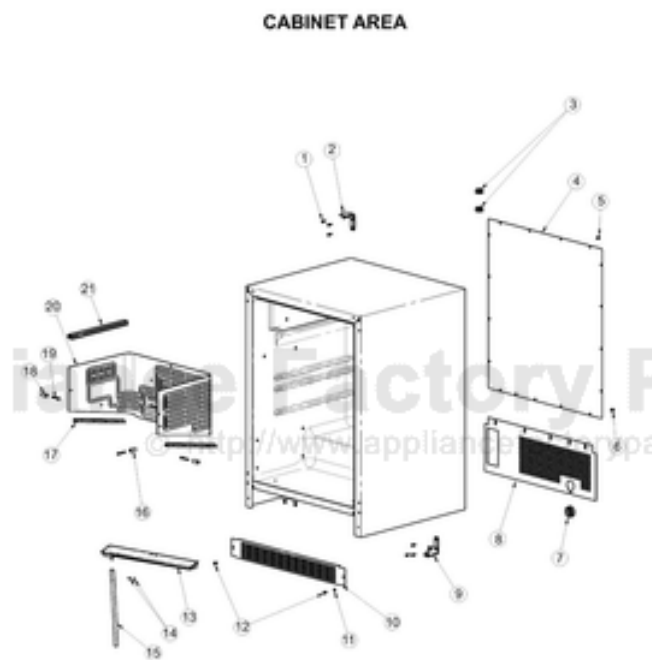

[Find Your VIKING Refrigerator Parts - Select From 341 Models](#)

----- Manual continues below -----