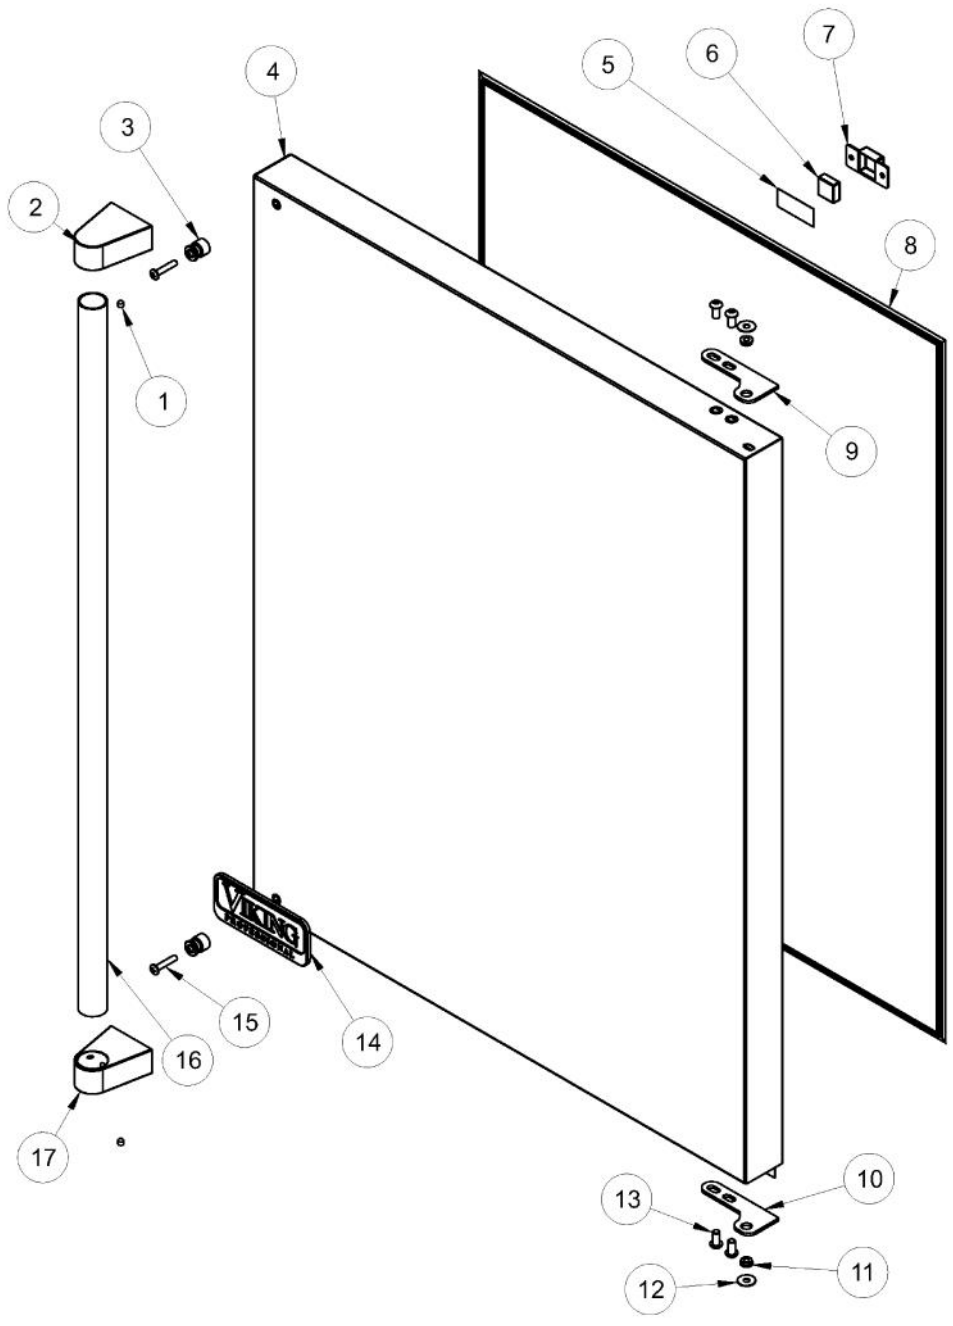

SOLID DOOR

Ref #	Part Number	Qty.	Description
1	009644-000	2	SET SCREW
2	009669-000	2	END CAP W/SET SCREW
3	009641-000	2	VIKING HANDLE STAND-OFF STUD
4	009526-000	1	DOOR ASSEMBLY - RH, WH DR, WH GKT
	009527-000	1	DOOR ASSEMBLY - LH, WH DR, WH GKT
5	009762-000	1	3M TAPE, 1.75
6	009759-000	1	DOOR SWITCH MAGNET
7	010668-000	1	RETAINER, MAGNET
8	PW230005	1	GASKET, DOOR (VUWC140) X 42241280
9	009780-000	1	OUTER CHUTE DOOR SKIN
10	009757-000	1	HINGE ADAPTER, BOTTOM, SS
11	009755-000	2	HINGE BUSHING
12	009781-000	2	INNER CHUTE DOOR SKIN
13	010212-000	4	SCREW, 1/4-20 SS
14	PW230007	1	NAMEPLATE, PRO
15	PW300163	2	SCREW (VUIM150) 42243357
16	009519-000	1	HANDLE TUBE, SS
17	010211-000	1	END CAP BOT W/SS