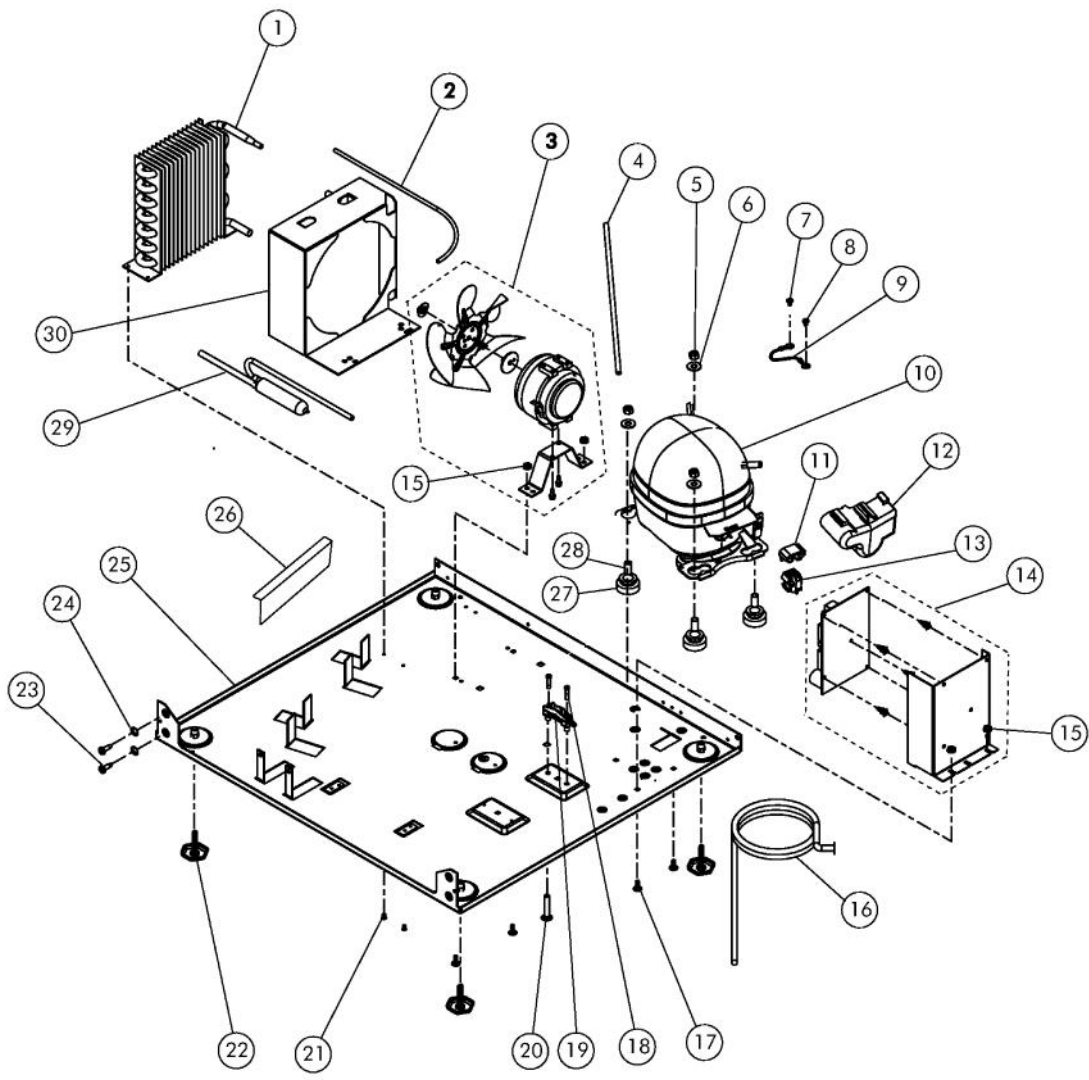

All

Before 1/14/10

After 1/14/10

Ref #	Part Number	Qty.	Description
1	028366-000	1	FOLDING WIRE SHELF
2	028367-000	4	NO.10 X 5/8? HEX HEAD SCREW
3	028368-000	2	GLASS SHELF
4	028369-000	3	RUBBER BUMPER, BLACK
5	028370-000	3	NO.8-18 X 1.25? SCREW, BLACK
6	028371-000	1	LOWER WINE SHELF, CHROME
7	028372-000	1	WINE SHELF, CHROME
8	028373-000	8	SHELF MOUNTING PEG KIT (W/SCREW & WASHER)
9	028374-000	2	GLASS SHELF TRIM
10	028375-000	1	SHELF RETAINING CLIP
11	028376-000	1	WIRE SHELF, CHROME

Ref #	Part Number	Qty.	Description
1	PW240004	1	CONDENSER, R-134A
2	022364-000	1	TUBING, .188 OD X 14 IN
3	PW300152	1	FAN MOTOR ASSY (VUIM150) 42244701
4	022406-000	1	PROCESS TUBE, 1/4 X 10?
5	022395-000	4	CONVECTION MOTOR
6	022388-000	4	FAN MOTOR
7	022883-000	1	NO.8-32 X 1/4 PHILLIPS PAN HEAD SCREW, GALVANIZED
8	022402-000	1	10-32 X 1/2 HEX WASHER HEAD SCREW
9	PW300137	1	GROUND WIRE (VUIM150)
10	028378-000	1	COMPRESSOR
11	022948-000	1	OVERLOAD PROTECTOR ASSEMBLY
12	022368-000	1	TERMINAL COVER
13	PS100021	1	PTC RELAY (42245131) 152 WC
14	022477-000	1	ELECTRONIC CONTROL AND BRACKET ASSEMBLY
15	022381-000	4	10-24 HEX KEPS NUT
16	028377-000	1	POWER CORD
17	022815-000	4	CARRIAGE BOLT 1/4-20 X 1.25 UNC 2A
18	022401-000	4	POP RIVET NO.AD43ABS ALUMINUM
19	022366-000	4	LEG LEVELER
20	022252-000	4	10-32 X 3/4 COUNTERSUNK SCREW
21	022403-000	4	NO.10 COUNTERSUNK WASHER
22	022370-000	1	MECHANICAL BASEPLATE
23	022374-000	1	FRONT SHROUD
24	022908-000	4	GROMMET
25	022912-000	4	SLEEVE 2222006
26	PW240003	1	DRIER ASSY VUWC140
27	PW210013	1	FAN SHROUD (VUWC140) 42241349
NI	022373-000	1	WIRING HARNESS, COMPRESSOR
NI	022378-000	1	HARNESS ASSEMBLY, AC LOAD